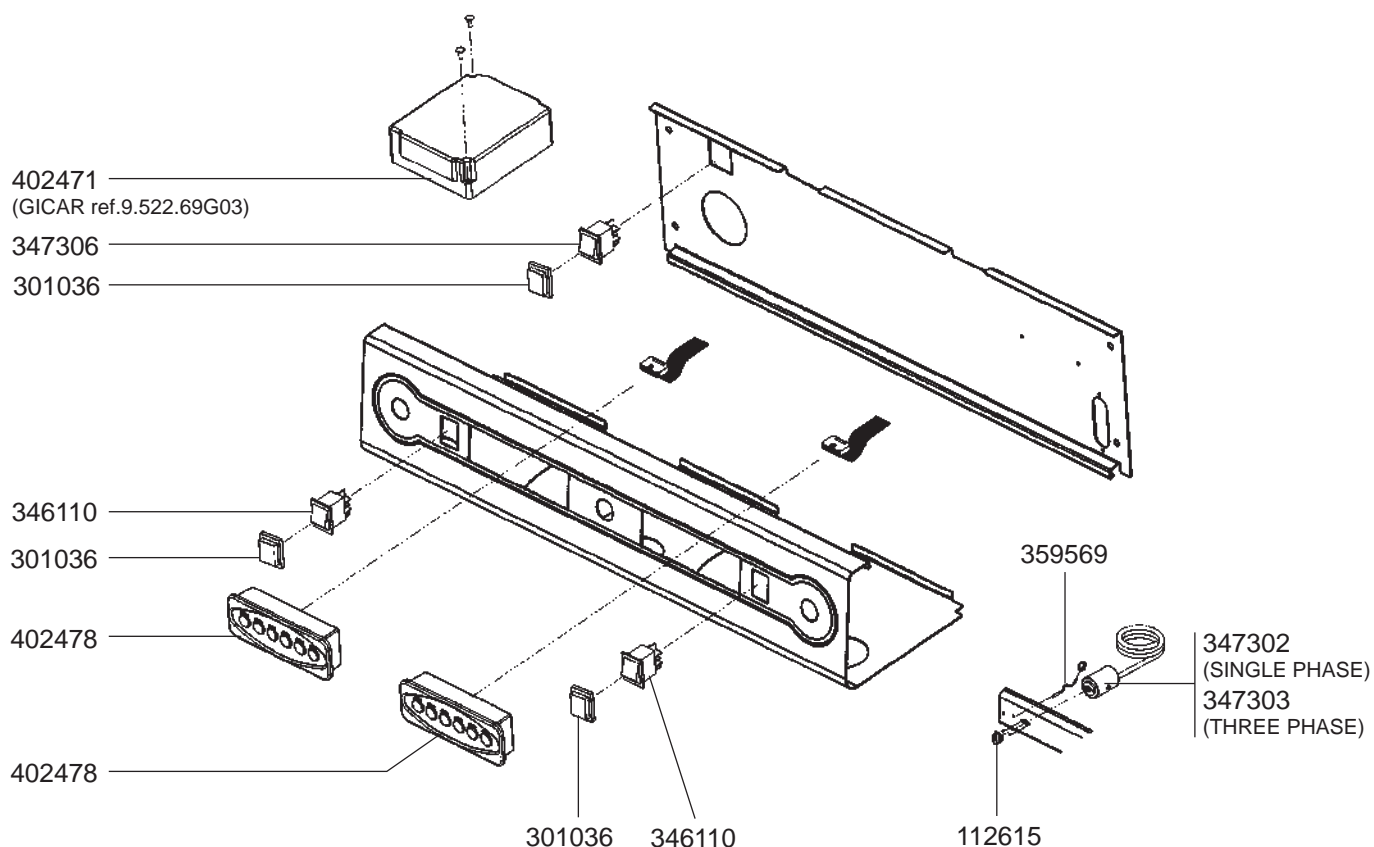

ELECTRICAL COMPONENTS PISA