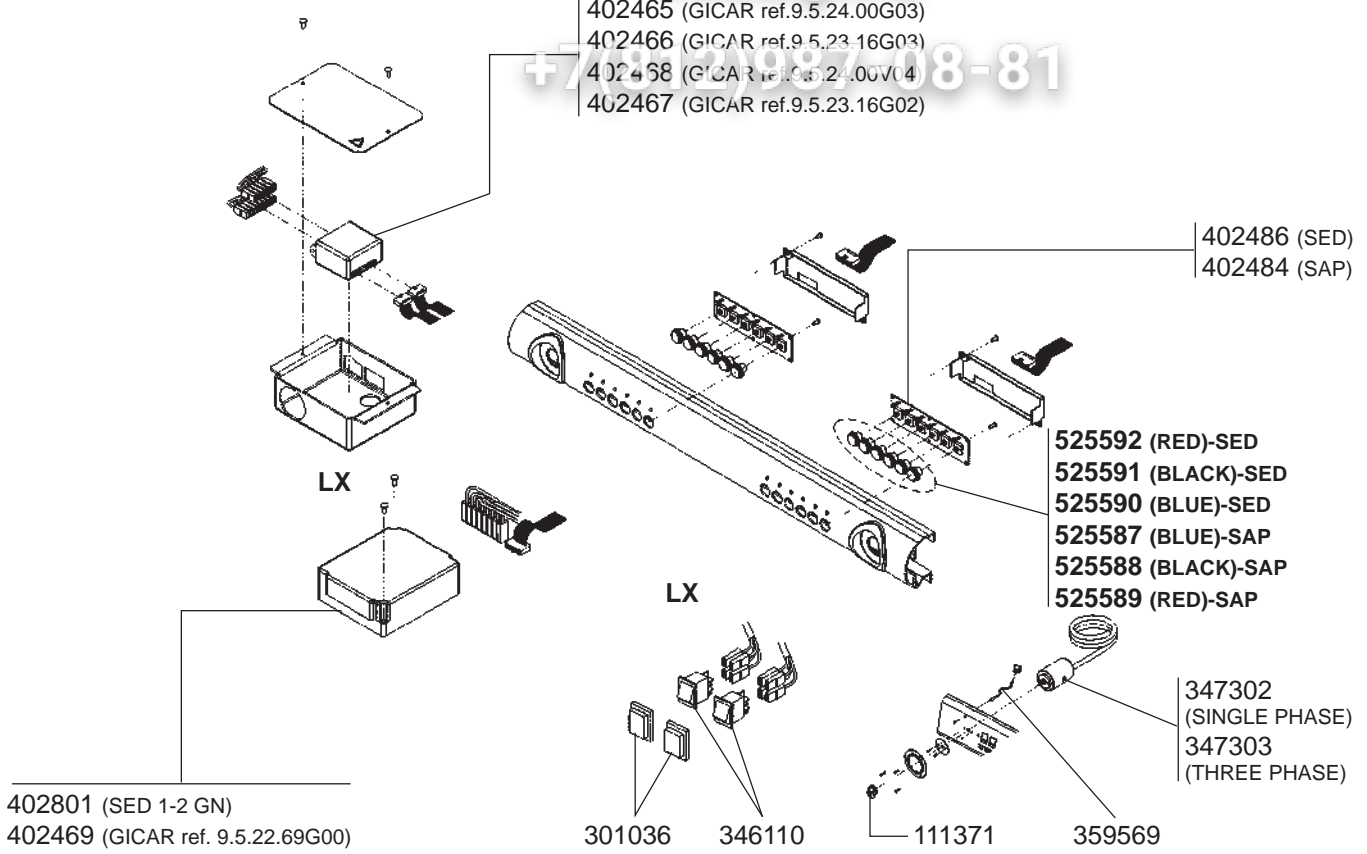

ELECTRICAL COMPONENTS MILANO

vsezip.ru

+7(812)987-08-81

- 402465 (GICAR ref.9.5.24.00G03)
- 402466 (GICAR ref.9.5.23.16G03)
- 402468 (GICAR ref.9.5.24.00V04)
- 402467 (GICAR ref.9.5.23.16G02)

- 402801 (SED 1-2 GN)
- 402469 (GICAR ref. 9.5.22.69G00)

- 402486 (SED)
- 402484 (SAP)

- 525592 (RED)-SED
- 525591 (BLACK)-SED
- 525590 (BLUE)-SED
- 525587 (BLUE)-SAP
- 525588 (BLACK)-SAP
- 525589 (RED)-SAP

- 347302 (SINGLE PHASE)
- 347303 (THREE PHASE)

- 301036
- 346110
- 111371
- 359569