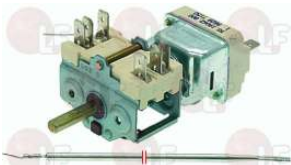

3444062 SINGLE-PHASE THERMOSTAT 50-320°C

complete with auxiliary selector switch
D-shaped pin $\varnothing$ 6x4.6 mm
capillary length 900 mm - 16A 250V
bulb $\varnothing$ 3x220 mm