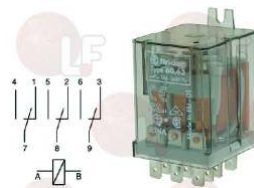

MBM RTFOC00144

3351605 RELAY 60.63 10A 230V 50/60Hz

3 switching contacts