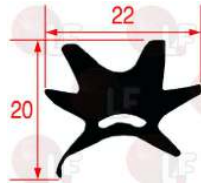

3186158 OVEN DOOR GASKET 720x680 mm

made of silicone elastomer
profile dimensions 22x20 mm
COLOUR BLACK
for Convection oven electric (MBM)
till 31/12/97
FEC100 - FEC200 - FEMD200 - FEMD201 - FEM100
FEM101 - FEM102 - FEM200 - FEM201 - FEM202
FEP080 - FEP160
for Convection oven gas (MBM)
till 31/12/97
FGC100 - FGC200 - FGMD200 - FGMD201 - FGM100
FGM101 - FGM102 - FGM200 - FGM201 - FGM202
FGP080 - FGP160 - FMM100 - FMM101