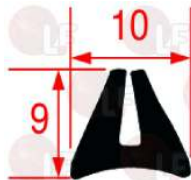

3186316 OVEN GLASS GASKET

made of silicone elastomer
profile dimensions 10x9 mm
COLOUR BLACK
SOLD PER METRE
for Convection oven electric (MBM) FCE10 - FCE6
FEC060 - FEC065 - FEC100 - FEC200 - FEMD065
FEMD066 - FEMD200 - FEMD201 - FEM060 - FEM061
FEM062 - FEM100 - FEM101 - FEM102 - FEM200
FEM201 - FEM202 - FEP050 - FEP080 - FEP160
for Convection oven gas (MBM) FCG10 - FGC060
FGC065 - FGC100 - FGC200 - FGMD065 - FGMD066
FGMD200 - FGMD201 - FGM060 - FGM061 - FGM062
FGM102 - FGM200 - FGM201 - FGM202 - FGP050
FGP080 - FGP160 - FMM060 - FMM061 - FMM100
FMM101