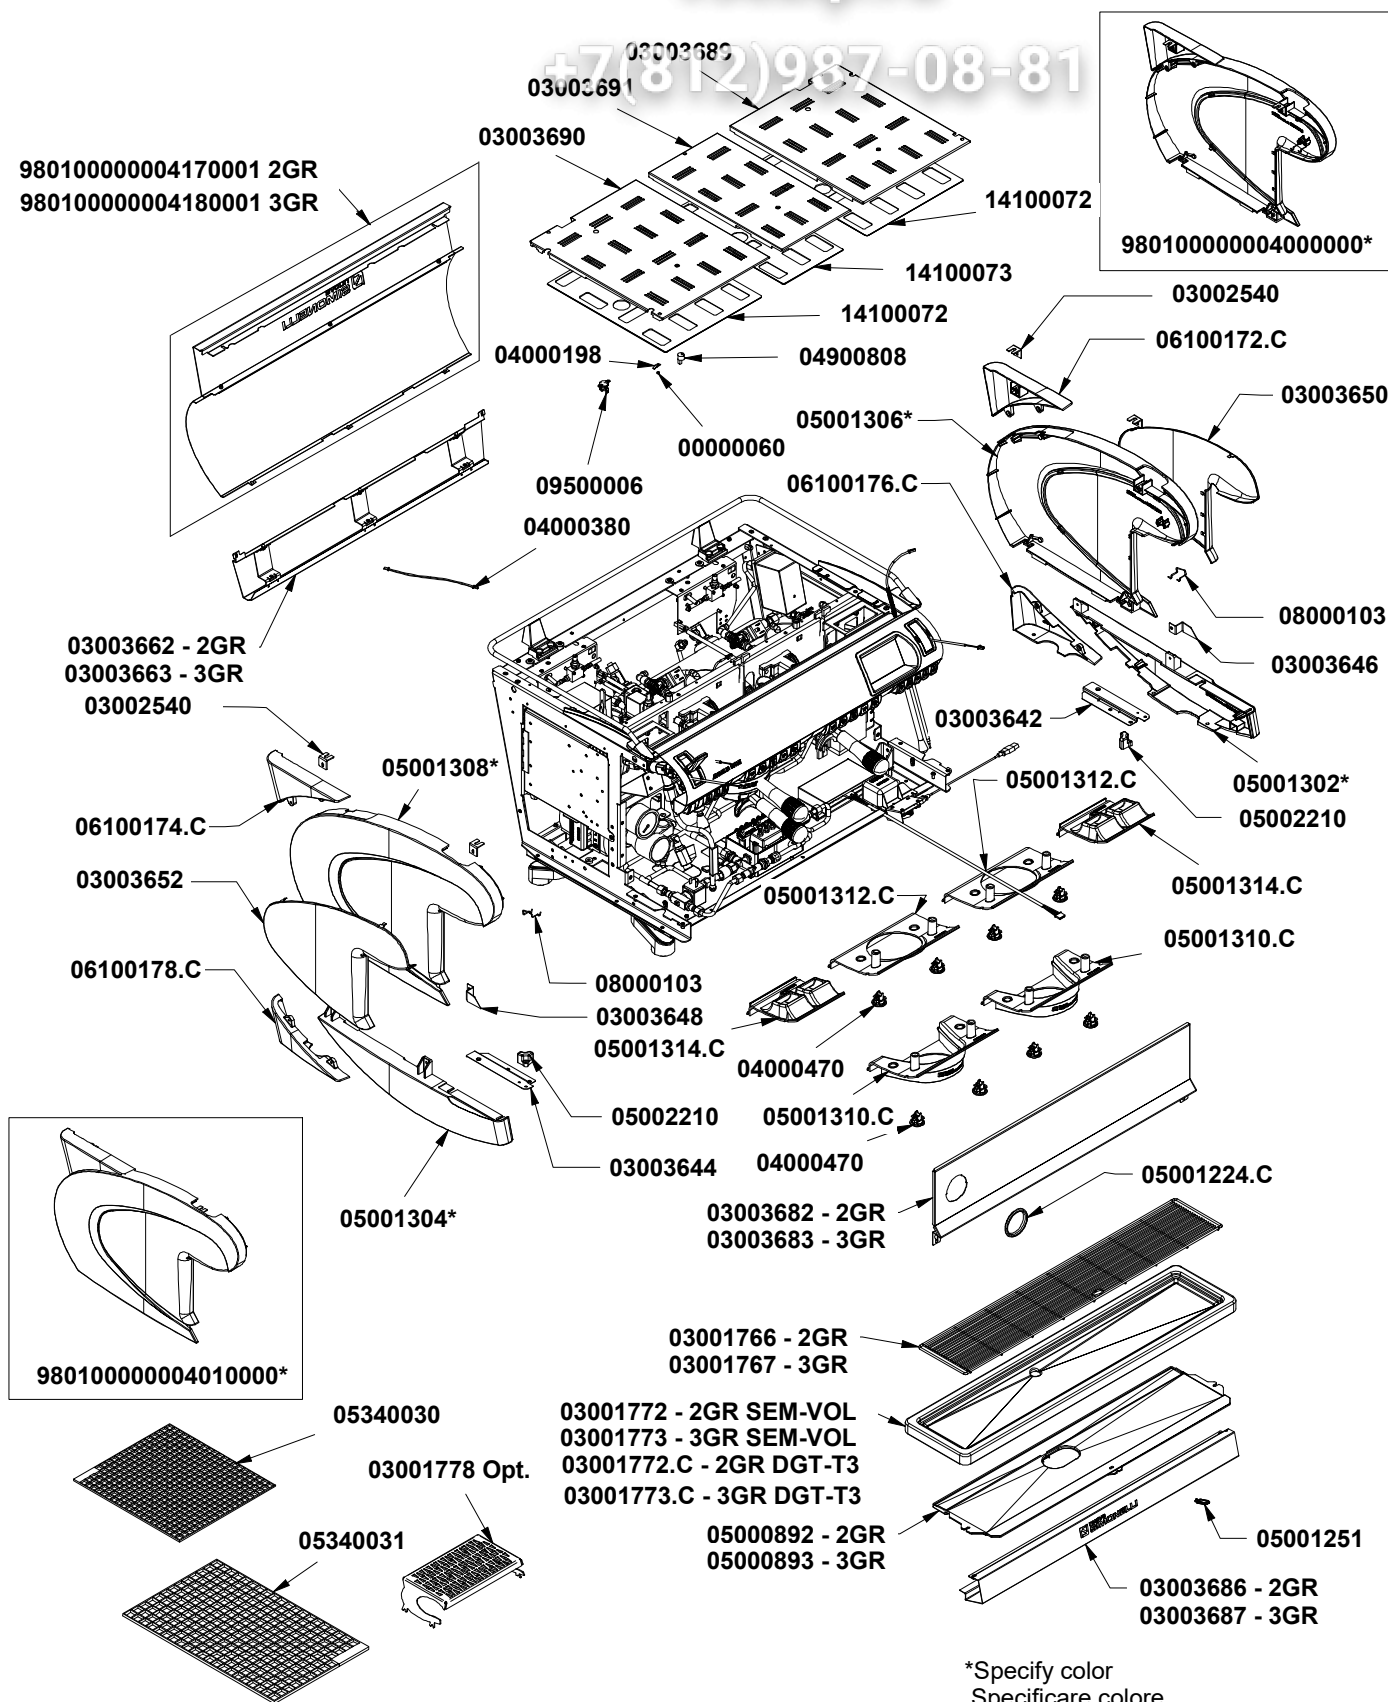

+7(812)987-08-81

*Specify color
Specificare colore

T.01