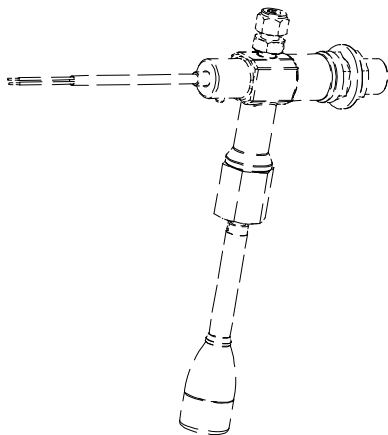

*Specify version
Specificare versione
**North America Market
Mercato Nord America

T.09