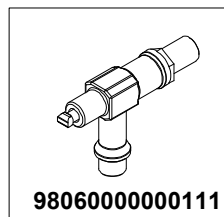

+7(812)987038-81