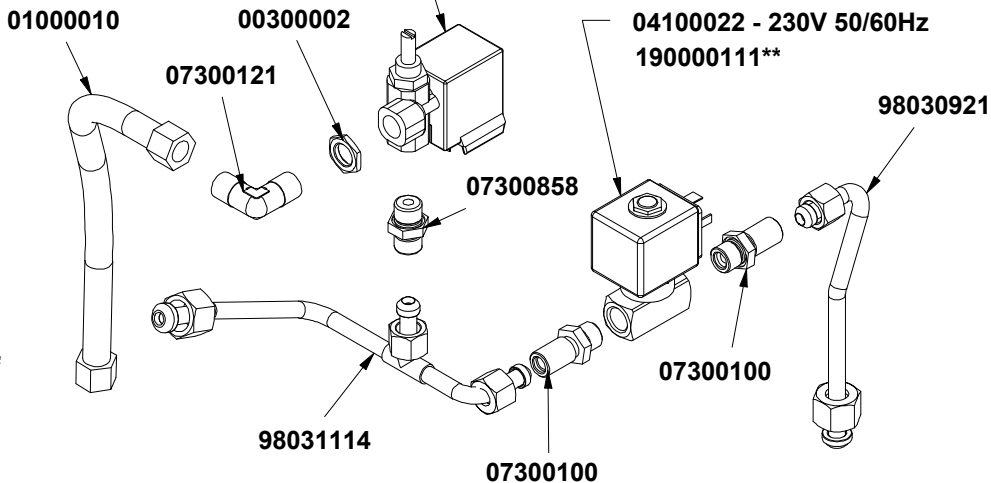

*Specify version
Specificare versione
**North America Market
Mercato Nord America

T.09