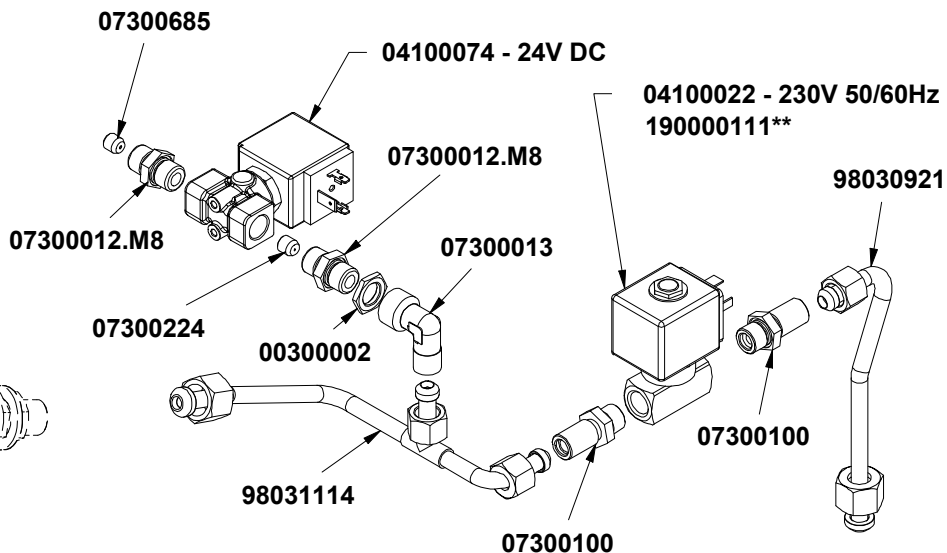

*Specify version
Specificare versione
**North America Market
Mercato Nord America

T.09