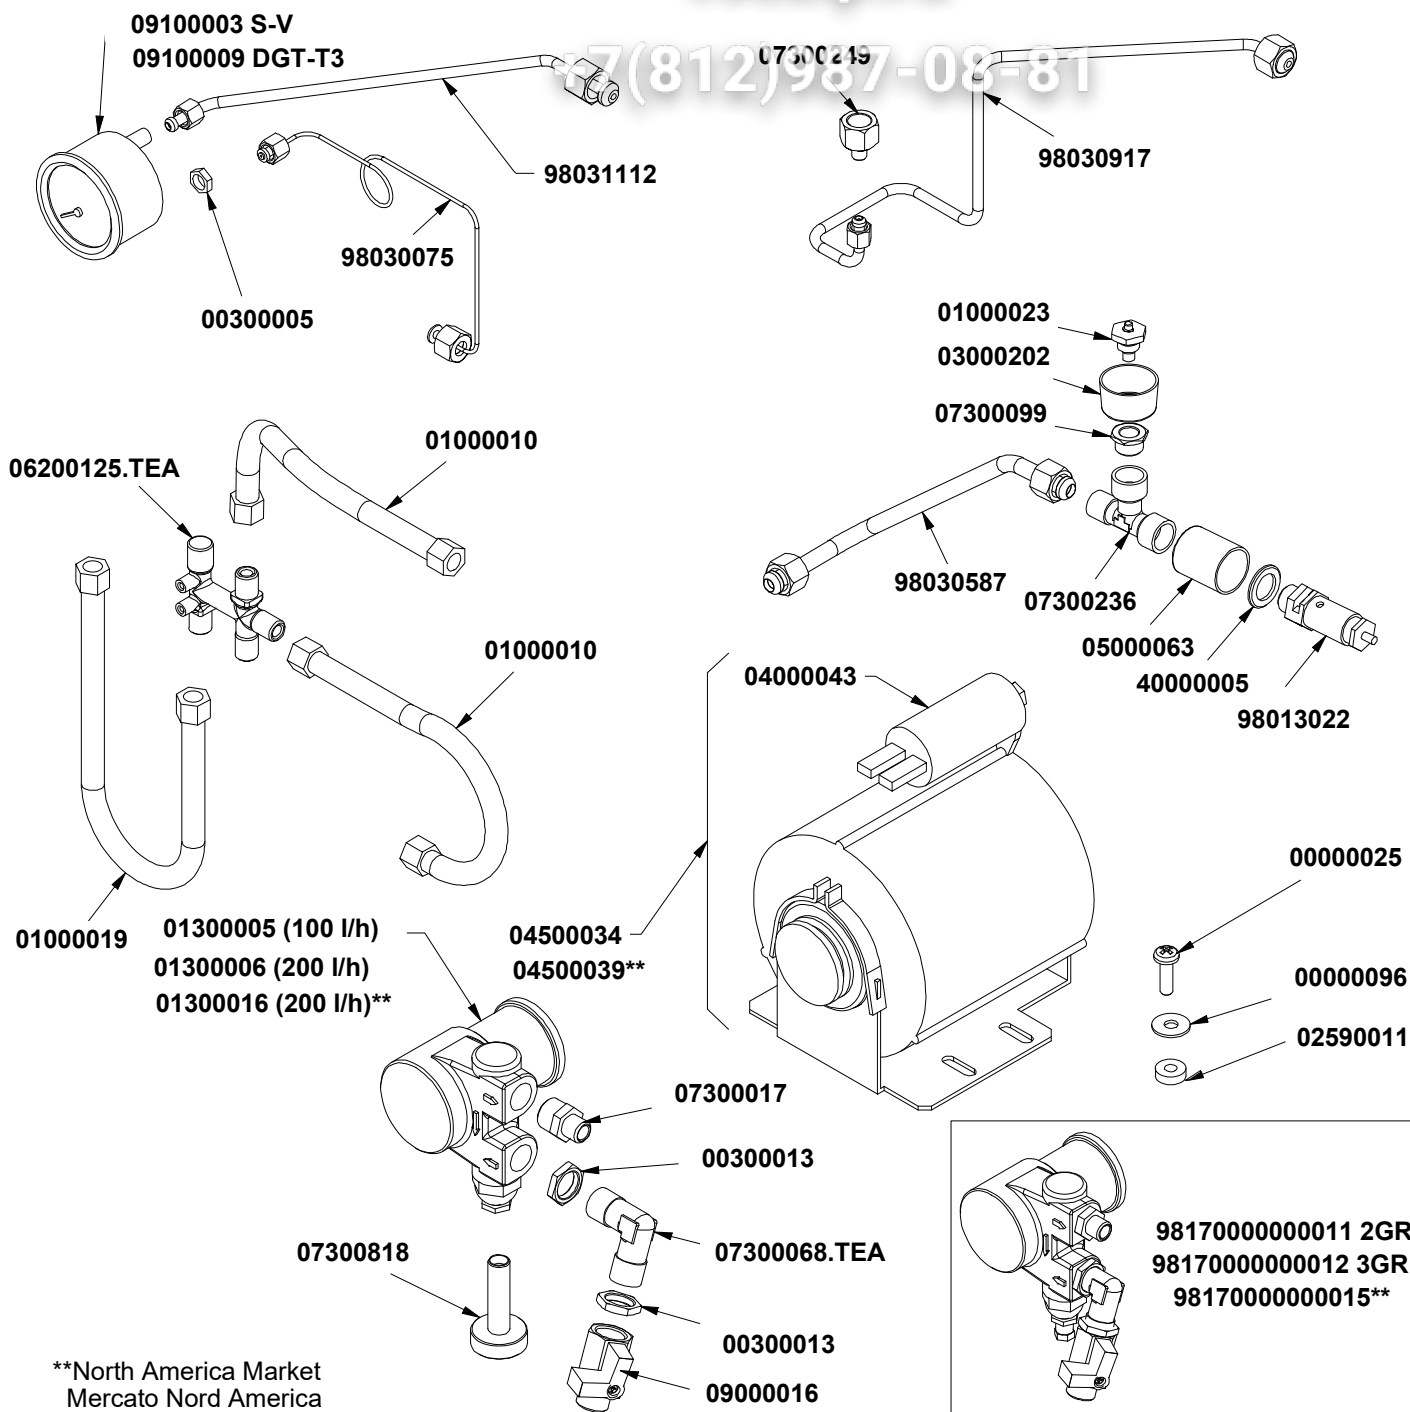

7(812)987-08-81

**North America Market
Mercato Nord America

CODE	DESCRIPTION	DESCRIPTION
01000113	FILLING PIPE L=1500	TUBO INGRESSO L=1500
01000030	FILLING PIPE L=500	TUBO INGRESSO L=500
01000127	DRAINING PIPE	TUBO SCARICO
00000133	STAINLESS STEEL CLAMP	FASCETTA INOX
05000763	DRAIN FITTING 3/4 Fx19mm	RACCORDO SCARICO 3/4 Fx19mm
98230000000417	COMPLETE INSTALLATION BAG	SACCHETTO COMP. INSTALLAZIONE