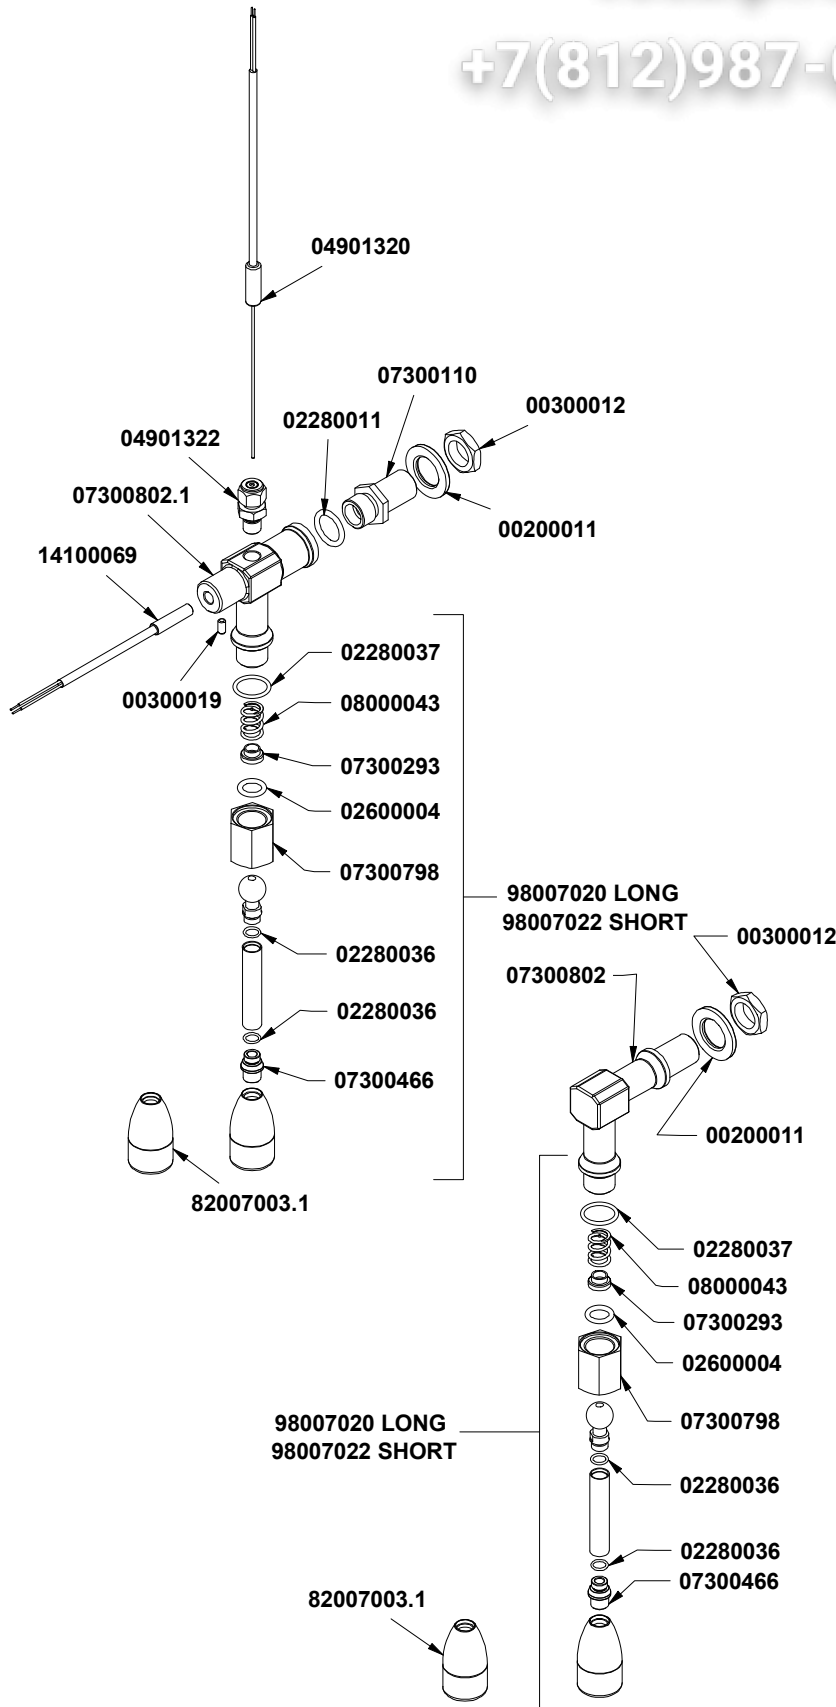

AURELIA WAVE

DGT-V-S-T3

DGT-V-S-T3

COMPONENTI ACQUA CALDA

Зип Общепит

HOT WATER PARTS

vsezip.ru

+7(812)987-08-81

T.08

AURELIA WAVE