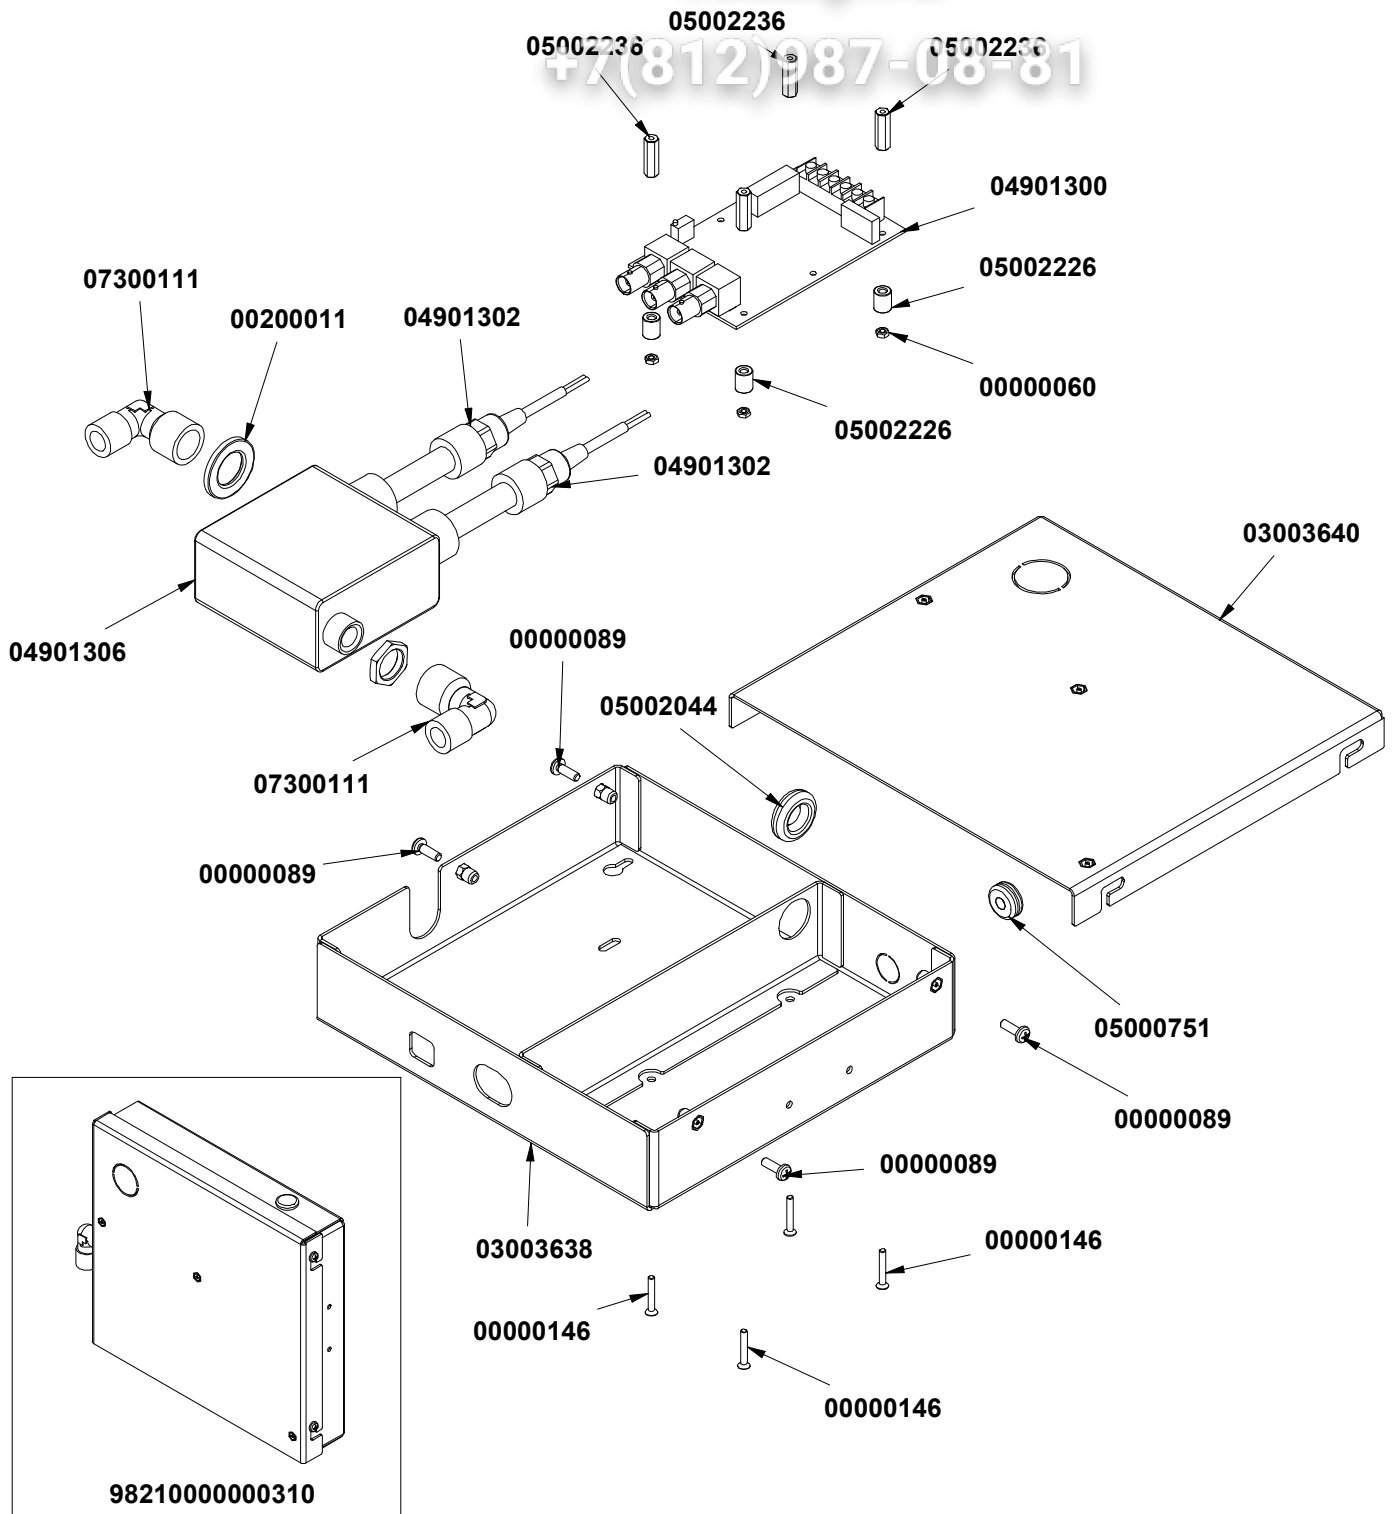

+7(812)987-08-81

CODE	DESCRIPTION	DESCRIZIONE
04000486	WATER QUALITY CONTROL CONN. WIRING	CABL. SCHEDA CONTROLLO QUALITA' ACQUA
40500005	CABLE CLAMP	FERMACAVO