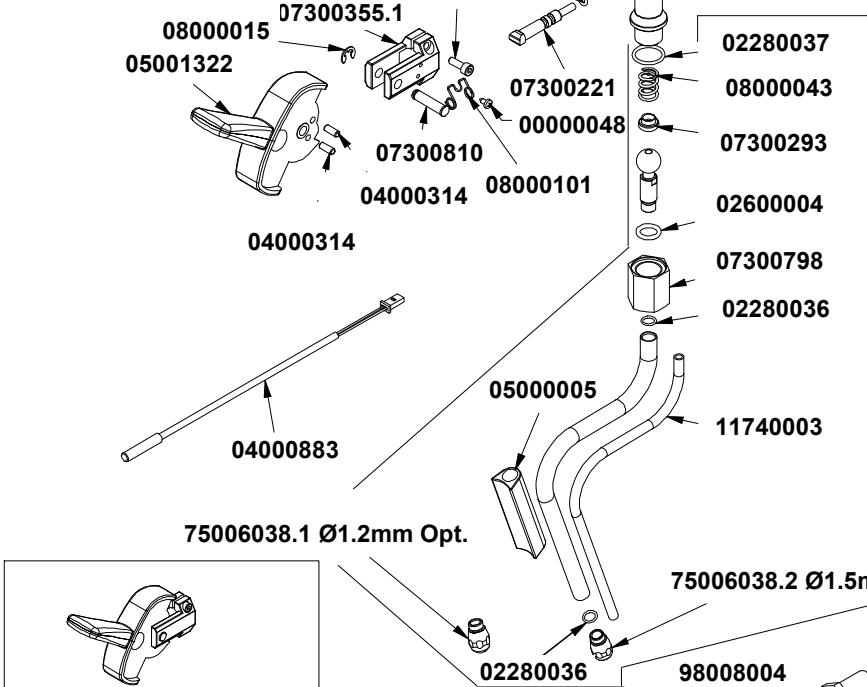

+7(812)987038-81