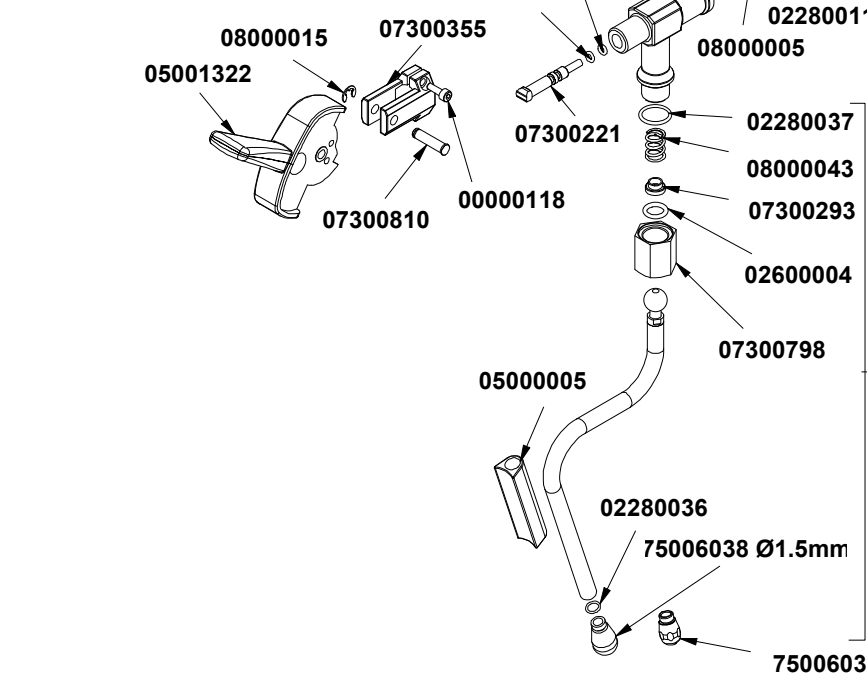

+7(812)987038-81