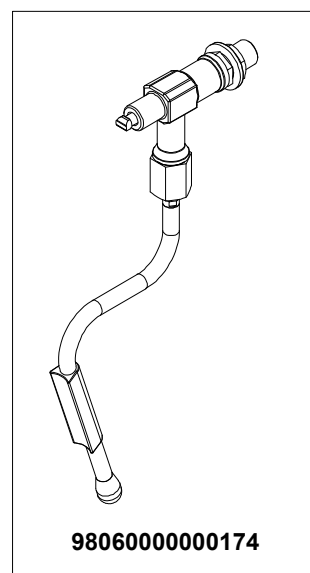

+7(812)987038-81