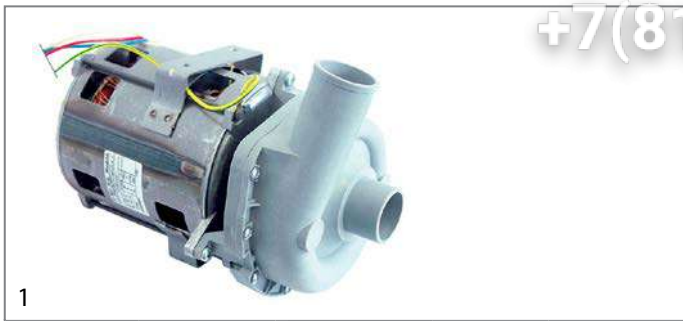

accessories for 499075			
	GEV No.	365015	Ref. No. 12024376 V321300
operating capacitor capacity 10µF 400V tolerance 5%Hz ambient temperature max. -25 to +85°C ø 35.5mm L 59mm M8 plastic connection male faston 6.3mm protection			

GEV No.	500320	Ref. No.	12024265 Z201001 Z201011

description pump inlet ø 38mm outlet ø 38mm type 2/123/FA30 230V 50Hz 1 phase 0.59kW 0.8HP L 235mm rotation direction right capacitor 10µF INSERTSTAR

For models: AD-120, AD-120B, AD-120BBTDD-UK, AD-120C, AD-120HY, AD-45BBT, AD-48, AD-48B, AD-48BDD, AD-48C, AD-48D, AD-48DD, AD-48HY, AD-64, AD-64B, AD-64BBT, AD-64BDD, AD-64BTDD, AD-64C, AD-64D, AD-64DD, AD-64HY, AD-72, AD-90, AD-90BA, AD-90BBT, AD-90BDD, AD-90DD, ADE-120, ADE-120B, EASY-500, EASY-500B, EASY-500DD, EASY-500HP, EASY-500HPWBDD, ECO-120, ECO-1200, ECO-120B, ECO-160, ECO-1600, ECO-160D, ECO-160I, ECO-200, ECO-200D, ECO-200H, ECO-200HD, ECO-200HI, ECO-200I, ECO-2300, ECO-3000...(Other models you can see in the webshop)

spare parts for	500320

	GEV No.	510693	Ref. No.	12018735 Z201081
mechanical shaft seal for shaft ø 12mm slide ring ext. ø 24mm slide ring H 15.5mm slide ring int. ø 11mm counter ring mounting ø 24mm height counter ring 8mm counter ring int. ø 13.5mm				

	GEV No.	521000	Ref. No.	12019782 Z201085
pump cover FAGOR inlet ø 38mm outlet ø 38mm				

	GEV No.	521255	Ref. No.	12018550 Z201082
impellor ø 88mm H 33mm M8L pump type 2/123/FA30 shaft ø 12mm				

	GEV No.	532491	Ref. No.	—
O-ring EPDM thickness 3.53mm ID ø 120.2mm Qty 1 pcs				

accessories for 500320			
	GEV No.	365015	Ref. No. 12024376 V321300
operating capacitor capacity 10µF 400V tolerance 5%Hz ambient temperature max. -25 to +85°C ø 35.5mm L 59mm M8 plastic connection male faston 6.3mm protection			

	GEV No.	551227	Ref. No.	—
female faston size 6.3x0.8mm 1.0-2.5mm² straight CuZn gal Sn t.max. 110°C Qty 10 pcs