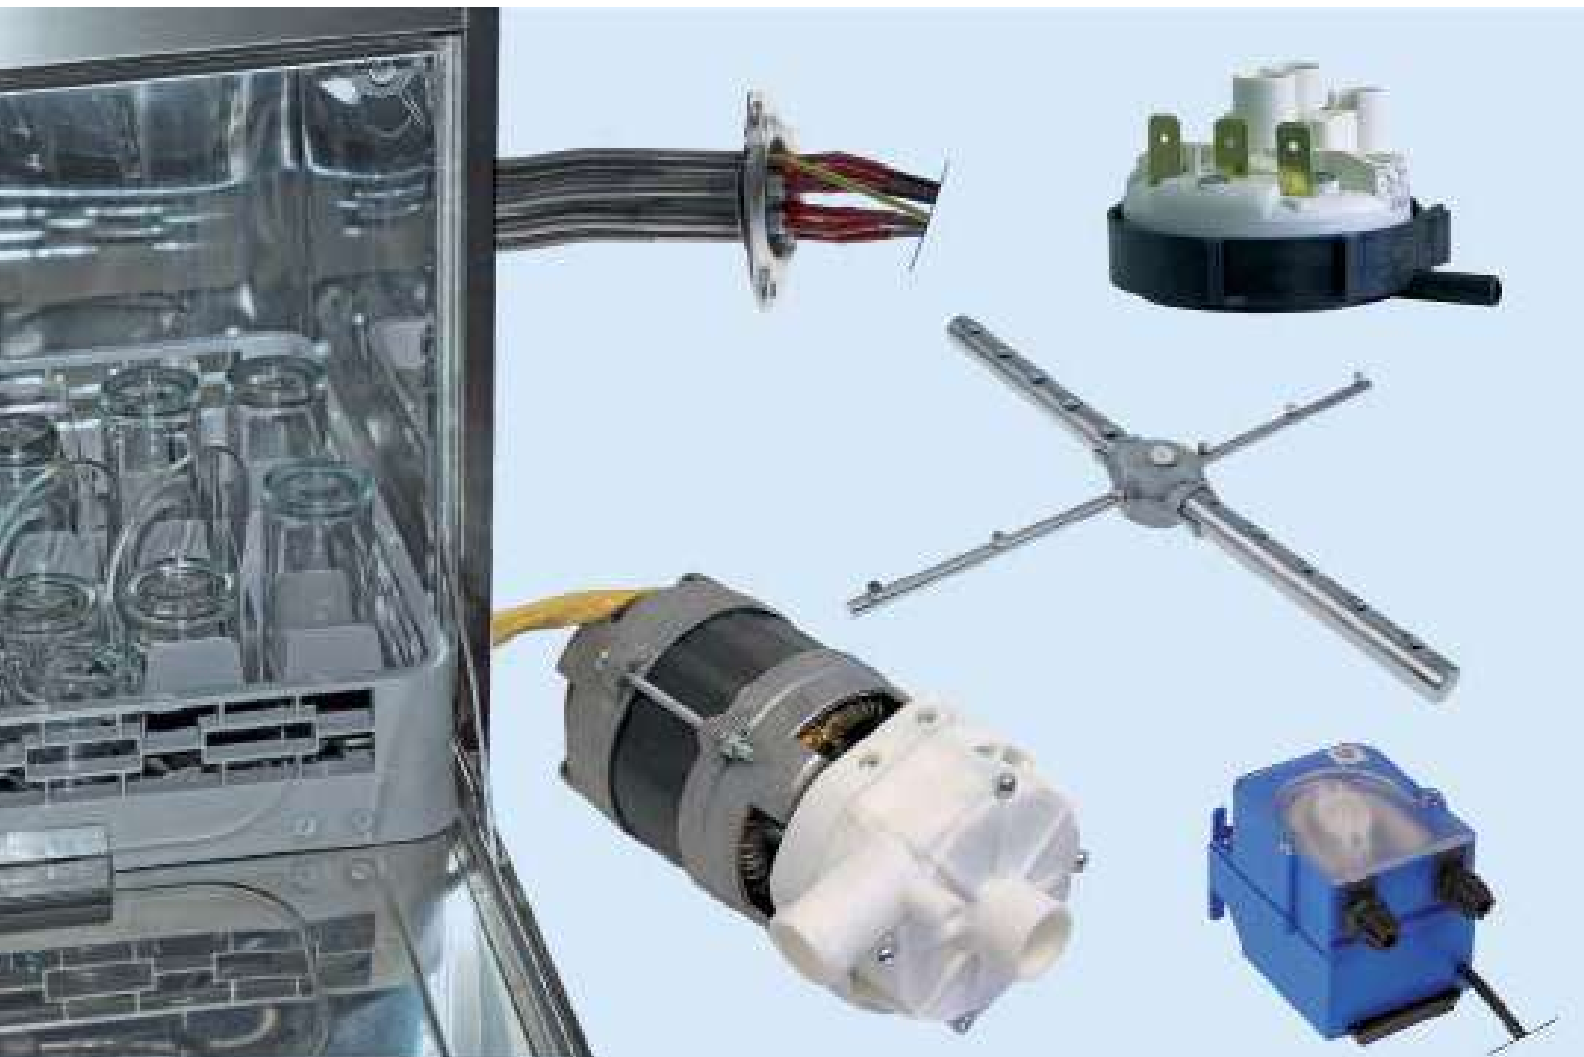

Spare parts suitable for

FAGOR

2018

Find the complete and up-to-date range of products in our GEV Webshop