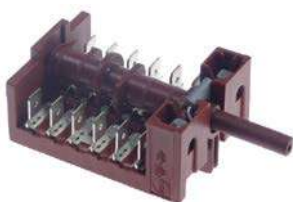

pin-plunger actuated

GEV No.	345105	Ref. No.	12037903 BR00023055
description	microswitch with plunger 250V 16A 1CO connection male faston 6.3mm L 28mm ambient temperature max. 125°C mounting distance 22mm type SM-51 actuating force: 280g black		

cam switches

Зип Общежит

3 operating positions

1

GEV No.	345492	Ref. No.	12025105 Z213003
description	cam switch 3 operating positions 3NO sequence 1-0-2 16A shaft \varnothing 6x4.6mm shaft L 23mm connection male faston 6.3mm		
For models:	FI-48, FI-48B, FI-48W, FI-64, FI-64W, FI-72, FI-72AR, FI-72W		

4 operating positions

1

GEV No.	347386	Ref. No.	12024733 Z273005
description	cam switch 4 operating positions 6NO sequence 0-1-2-3 16A shaft \varnothing 6x4.6mm shaft L 23mm connection male faston 6.3mm 7LA 840601		
For models:	ECO-160, ECO-160D, ECO-160I, ECO-200, ECO-200D, ECO-200H, ECO-200HD, ECO-200HI, ECO-200I, ECO-2700D, ECO-2700I, ECO-280D, ECO-280I, ECO-370D, ECO-370I, ECO-4000D, ECO-4000I, ECO-460D, ECO-460I, ECO-550D, ECO-550I, ECO-6000D, ECO-6000I, FI-160, FI-160AR, FI-160D, FI-160I, FI-200, FI-200AR, FI-200D, FI-200H, FI-200HD, FI-200HI, FI-200I, FI-200W, FI-200WL, FI-200WR, FI-2700D, FI-2700I, FI-280D, FI-280I, FI-370D, FI-370I, FI-4000D, FI-4000I, FI-460D, FI-460I, FI-550D, FI-550I, FI-6000D...(Other models you can see in the webshop)		