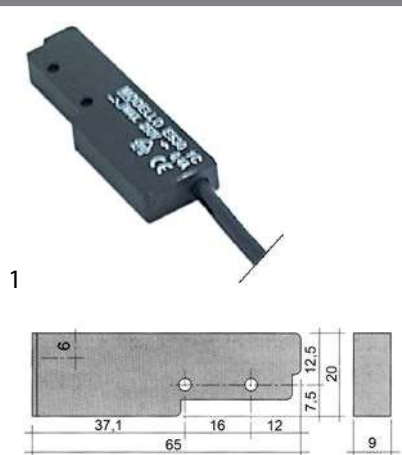

Зип Общепит

magnetic switches

32x15mm

GEV No.	345109	Ref. No.	12034091 RT30161415
description	magnetic switch L 32mm W 15mm 1NO 250V 1A P max. 40W connection cable length 2000mm		

65x20mm

GEV No.	345116	Ref. No.	12024560 Z100522
description	magnetic switch L 65mm W 20mm 1NO 250V 0.4A P max. 100W connection cable length 3000mm		
For models:	ACE-061, ACE-101, ACE-102, ACE-201, ACE-202, ACG-061, ACG-101, ACG-102, ACG-201, ACG-202, AE-061, AE-061W, AE-101, AE-101W, AE-102, AE-102W, AE-201, AE-202, AG-061, AG-061W, AG-101, AG-101W, AG-102, AG-102W, AG-201, AG-202, APE-061, APE-061W, APE-101, APE-101W, APE-102, APE-102W, APE-201, APE-202, APG-061, APG-061W, APG-101, APG-101W, APG-102, APG-102W, APG-201, APG-202, COE-061, COE-101, COE-102, COE-201, COE-202, COG-061, COG-101, COG-102...(Other models you can see in the webshop)		
accessories for	345116		
	GEV No.	345399	Ref. No. —
	magnet ø 3.3mm L 40mm H 8mm W 13mm hole distance 30mm M3		