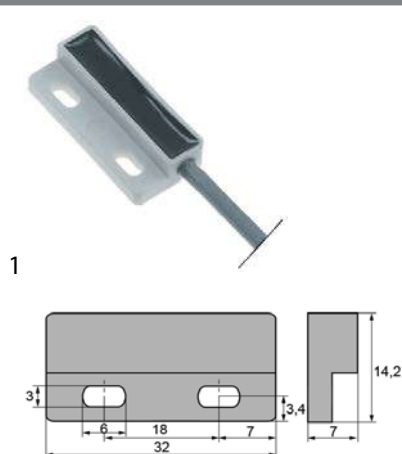

Зип Общепит

magnetic switches

32x15mm

GEV No.	345109	Ref. No.	12034091 RT30161415
description	magnetic switch L 32mm W 15mm 1NO 250V 1A P max. 40W connection cable length 2000mm		

65x20mm

GEV No.	345116	Ref. No.	12024560 Z100522
description	magnetic switch L 65mm W 20mm 1NO 250V 0.4A P max. 100W connection cable length 3000mm		
For models:	ACE-061, ACE-101, ACE-102, ACE-201, ACE-202, ACG-061, ACG-101, ACG-102, ACG-201, ACG-202, AE-061, AE-061W, AE-101, AE-101W, AE-102, AE-102W, AE-201, AE-202, AG-061, AG-061W, AG-101, AG-101W, AG-102, AG-102W, AG-201, AG-202, APE-061, APE-061W, APE-101, APE-101W, APE-102, APE-102W, APE-201, APE-202, APG-061, APG-061W, APG-101, APG-101W, APG-102, APG-102W, APG-201, APG-202, COE-061, COE-101, COE-102, COE-201, COE-202, COG-061, COG-101, COG-102...(Other models you can see in the webshop)		
accessories for	345116		
	GEV No.	345399	Ref. No. —
	magnet ø 3.3mm L 40mm H 8mm W 13mm hole distance 30mm M3		