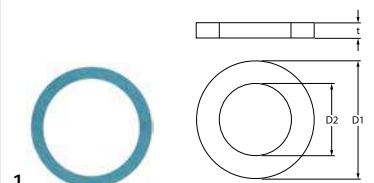

1

GEV No.	510406	Ref. No.	12035981 ICR09387
description	flat gasket fibre ED $\varnothing$ 60mm ID $\varnothing$ 48mm thickness 3mm for thread 1½" Qty 1 pcs