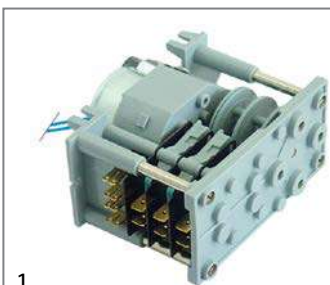

1

GEV No.	361357	Ref. No.	12024873 Z433002
description	timer CDC 7803 engines 1 chambers 3 operation time 120s 230V shaft ømm shaft Lmm motor type M37LN		
For models:	CO-350, CO-350-B, CO-350-B-DD, CO-350-COLD, CO-350-COLD-B, CO-350-COLD-B-DD, CO-350-COLD-DD, CO-350-DD, CO-400, CO-400-B, CO-400-B-DD, CO-400-COLD, CO-400-COLD-B, CO-400-COLD-B-DD, CO-400-COLD-DD, CO-400-DD, CO-400-SOFT, EASY-500, EASY-500B, EASY-500DD, LVC-21B, LVC-21C, LVR-20, LVR-20B