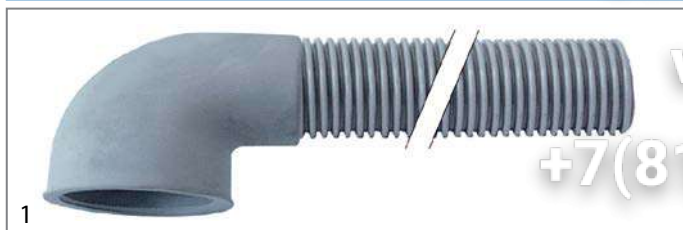

water and beverage technology

drain hoses

Зип Общепит

vsezip.ru

+7(812)987-08-81

GEV No.	505082	Ref. No.	12024473 Z200910
description	drain hose DN25 L 1500mm elbow ø inside 48mm elbow ext. ø 58mm outer hose ø 31mm		
For models:	AD-120, AD-120CW, AD-48, AD-48D, AD-48DD, AD-64, AD-64BTDD, AD-64D, AD-64DD, AD-72, AD-72W, AD-90, AD-90DD, ADE-120, APE-061, APE-101, APE-102, APE-201, APE-202, APG-061, APG-101, APG-102, APG-201, APG-202, CO-110, CO-110B, CO-110BDD, CO-110DD, CO-112DD, CO-142W, CO-142WDD, CO-170, CO-170B, CO-170BDD, CO-170DD, CO-170HRS, CO-170HRSDD, CO-170HRS-SOFT, CO-170-SOFT, CO-172DD, COP-173, COP-173B, COP-173BDD, COP-173DD, COP-173HRS, COP-173HRSDD, COP-173-SOFT, COP-174DD, COP-174W, COP-174WHRS...(Other models you can see in the webshop)		