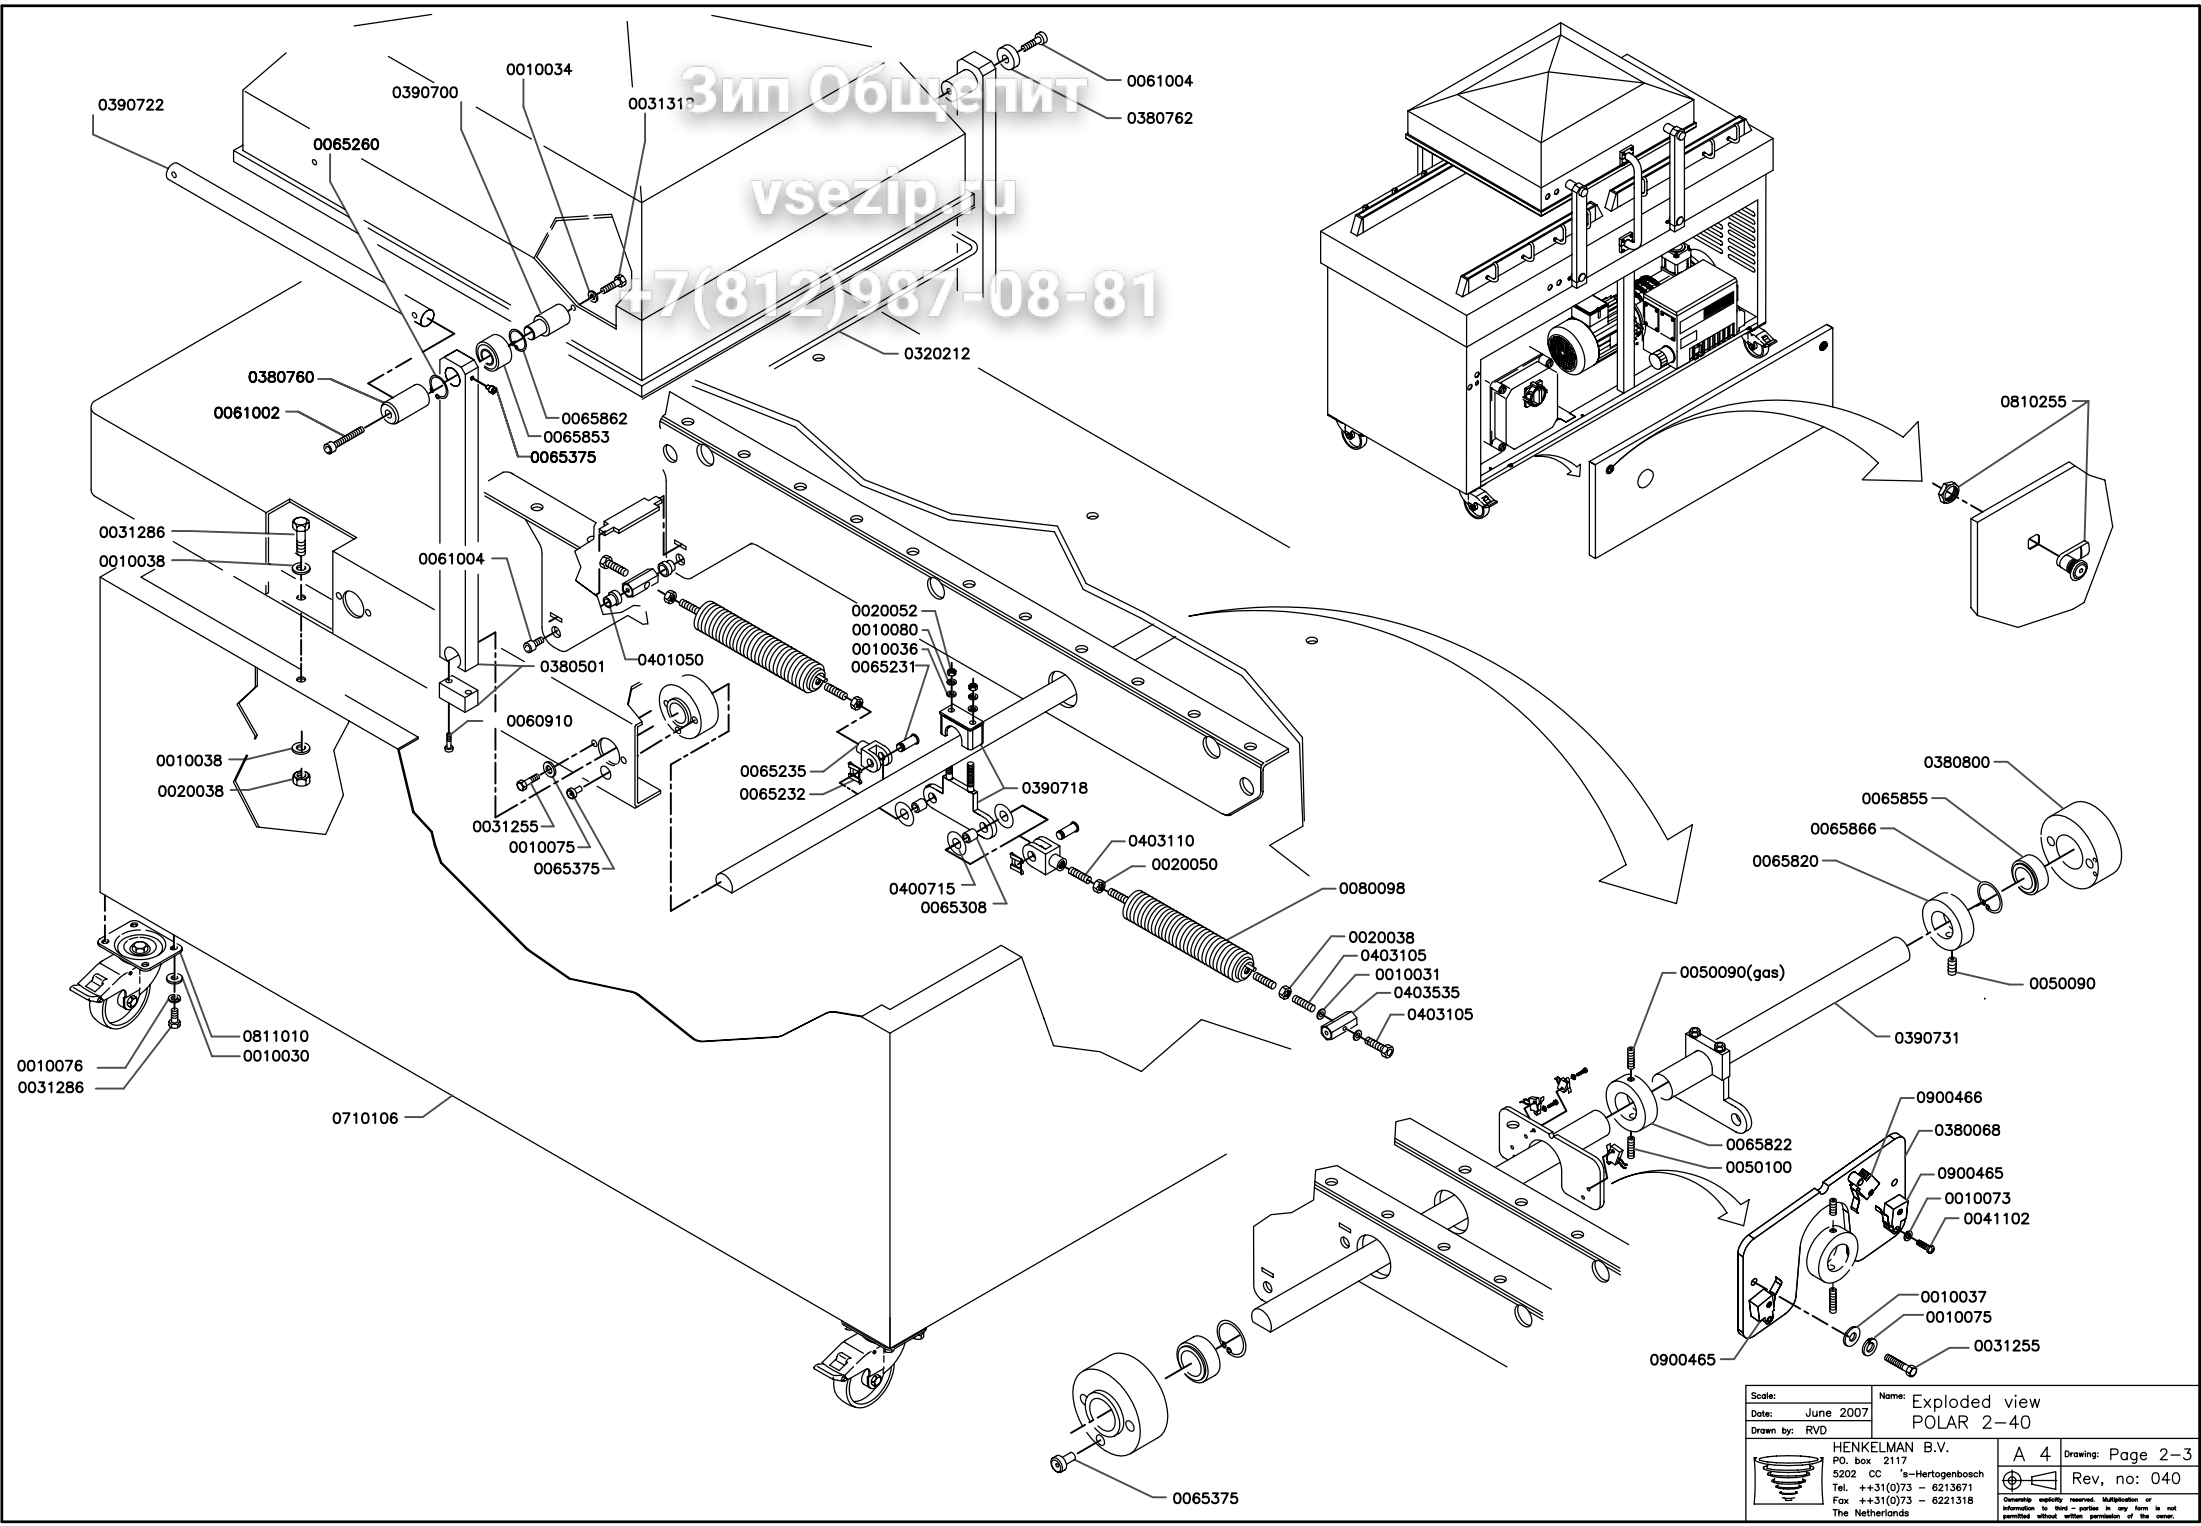

Зип Общежит
 vsezip.ru
 +7(812)987-08-81

Scale:	Name: Exploded view
Date: June 2007	POLAR 2-40
Drawn by: RVD	
HENKELMAN B.V. P.O. box 2117 5202 CC 's-Hertogenbosch Tel. ++31(0)73 - 6213671 Fax ++31(0)73 - 6221318 The Netherlands	A 4 Drawing: Page 2-3 Rev, no: 040 <small>Ownership liability reserved. Multiplication or information in third parties in any form is not permitted without written permission of the owner.</small>

Зип Одепит

vsezip.ru

+7(812)987-08-81

(CS) = CUT-OFF SEAL
 (DS) = DOUBLE SEAL
 (8mm) = 8mm SEAL

Scale:	Name: Exploded view
Date: April 2007	POLAR 2-40
Drawn by: MD	
 HENKELMAN B.V. P.O. box 2117 5202 CC 's-Hertogenbosch Tel. ++31(0)73 - 6213671 Fax ++31(0)73 - 6221318 The Netherlands	A 4 Drawing: Page 3-3 Rev, no: 040
	<small>Ownership explicitly reserved. Multiplication or information to third parties in any form is not permitted without written permission of the owner.</small>