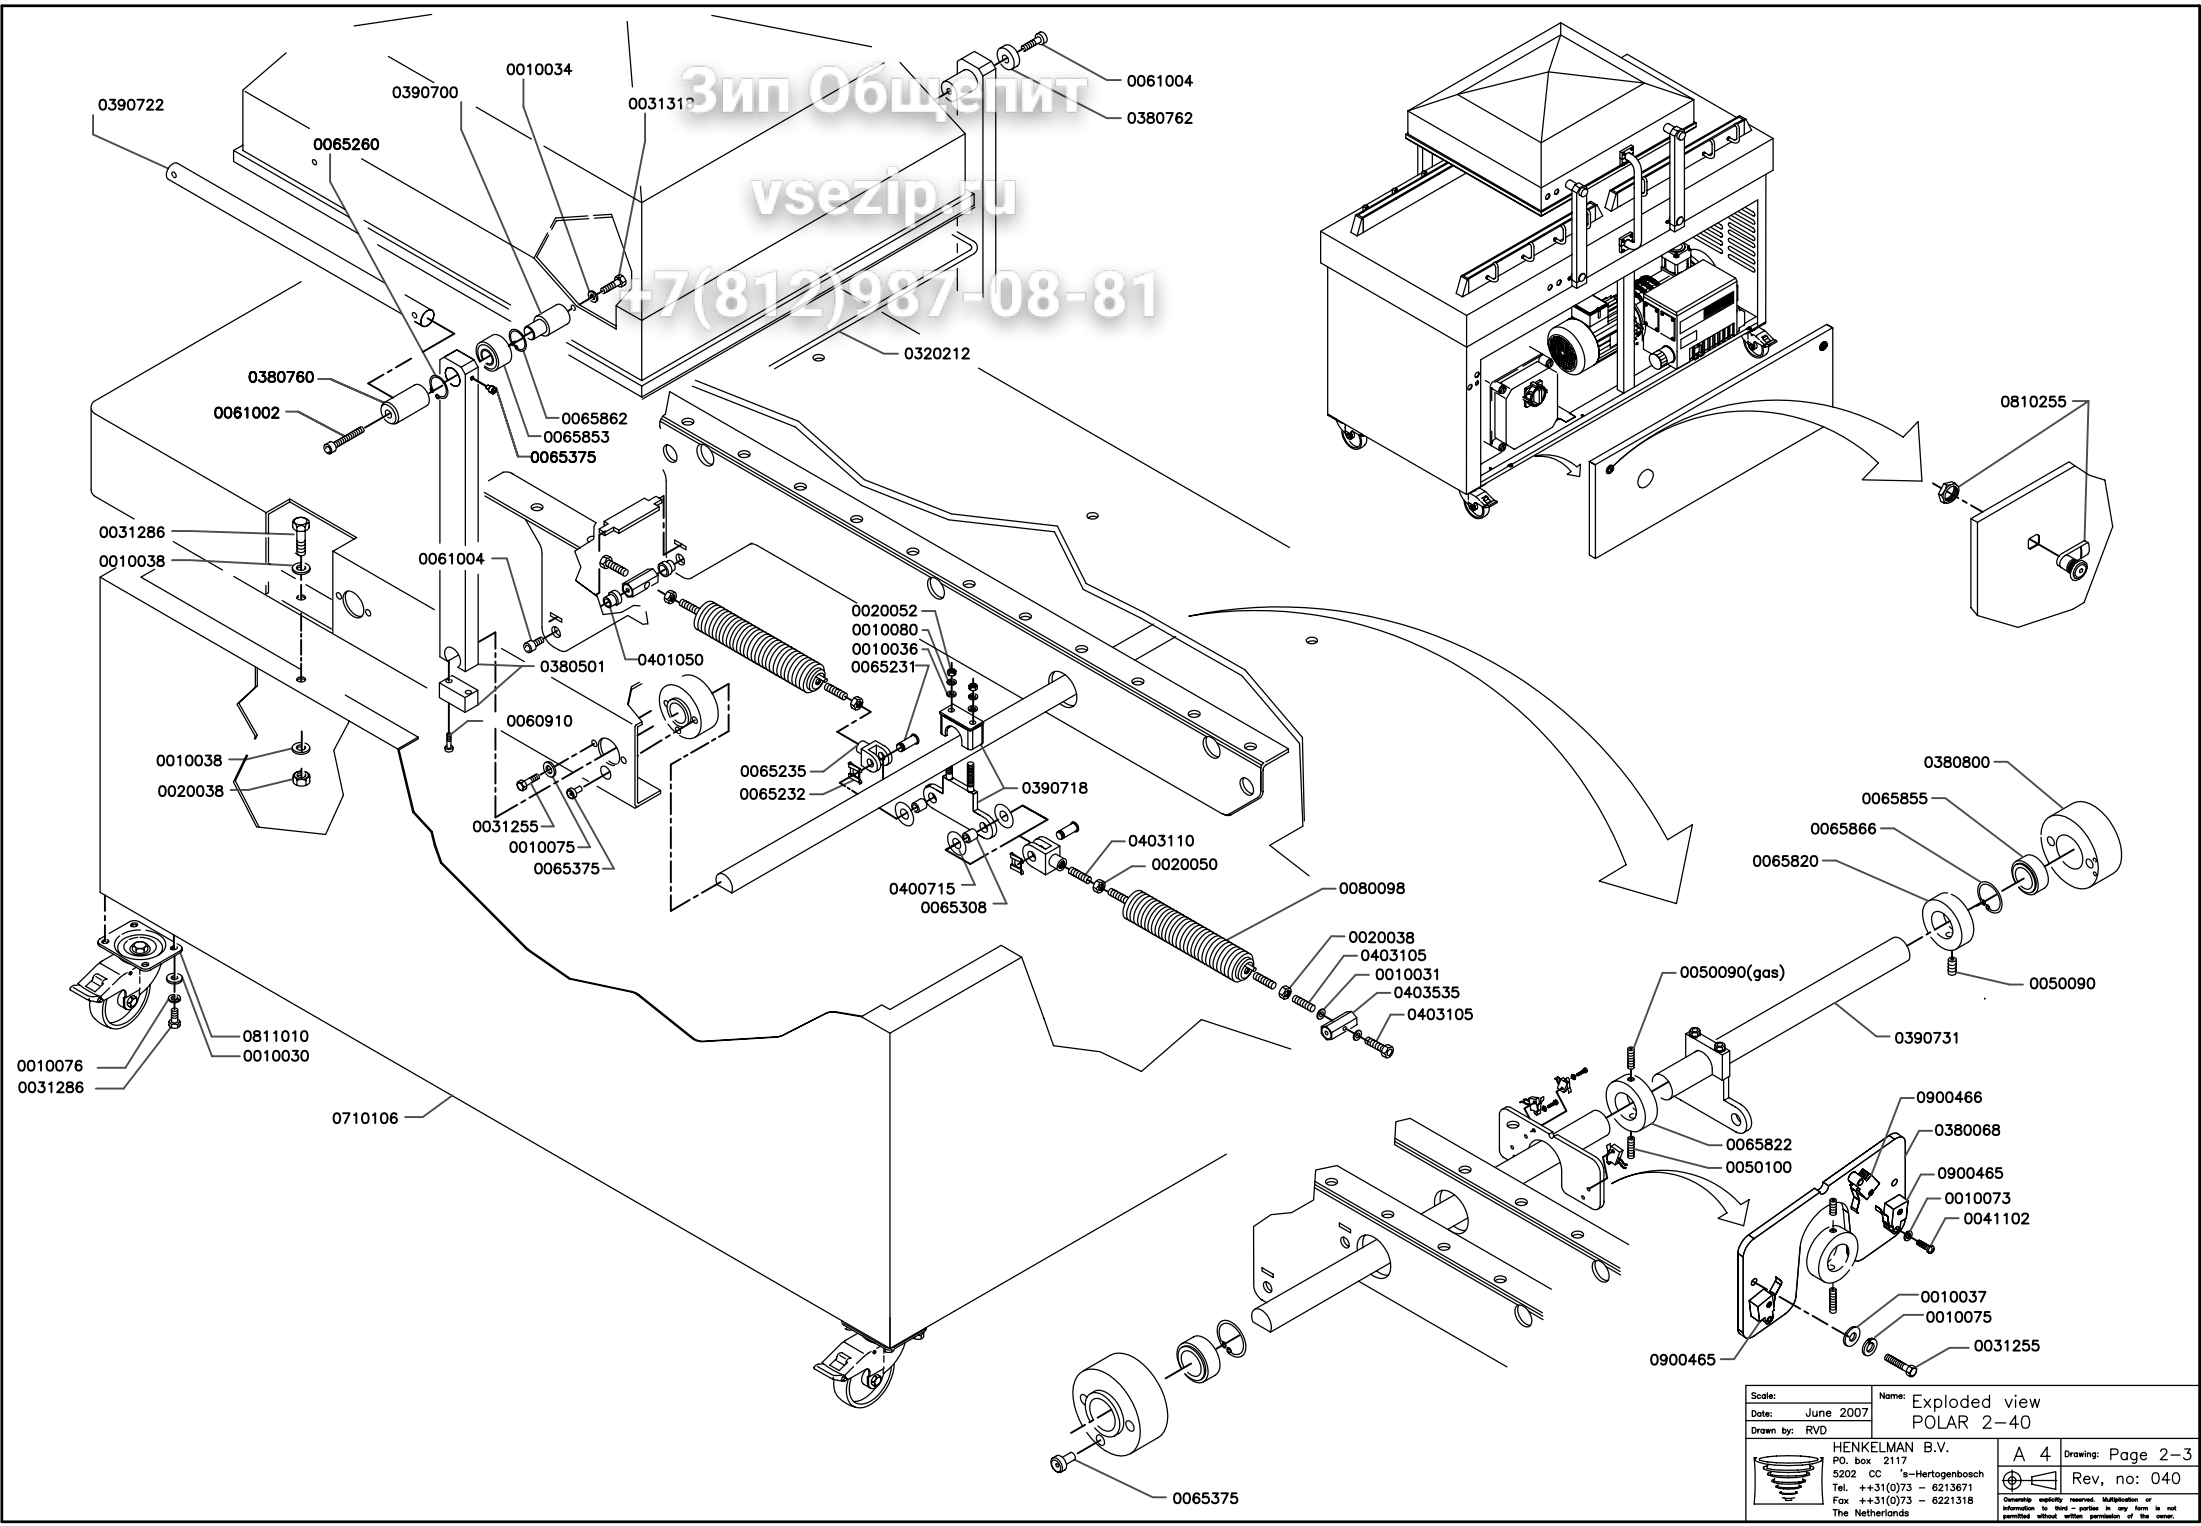

Зип Общежит

+7(812)987408-81

Scale:	Name:		A 4 Drawing: Page 1-3 Rev. no: 050
Date: Jan 2009	Name: Exploded view POLAR 2-40		
Drawn by: MD			
HENKELMAN B.V. P.O. box 2117 5202 CC 's-Hertogenbosch Tel. ++31(0)73 - 6213671 Fax ++31(0)73 - 6221318 The Netherlands		Ownership hereby reserved. Reproduction or information to third parties in any form is not permitted without written permission of the owner.	

Вип Общежит
 vsezip.ru
 +7(812)987-08-81

Scale:	Name: Exploded view
Date: June 2007	POLAR 2-40
Drawn by: RVD	
HENKELMAN B.V. P.O. box 2117 5202 CC 's-Hertogenbosch Tel. ++31(0)73 - 6213671 Fax ++31(0)73 - 6221318 The Netherlands	A 4 Drawing: Page 2-3 Rev, no: 040 <small>Ownership liability reserved. Multiplication or information is held - printed in any form is not permitted without written permission of the owner.</small>

Зип Одепит

vsezip.ru

+7(812)987-08-81

(CS) = CUT- OFF SEAL
 (DS) = DOUBLE SEAL
 (8mm) = 8mm SEAL

Scale:	Name: Exploded view
Date: April 2007	POLAR 2-40
Drawn by: MD	
 HENKELMAN B.V. P.O. box 2117 5202 CC 's-Hertogenbosch Tel. ++31(0)73 - 6213671 Fax ++31(0)73 - 6221318 The Netherlands	A 4 Drawing: Page 3-3 Rev, no: 040 <small>Ownership explicitly reserved. Multiplication or information to third parties in any form is not permitted without written permission of the owner.</small>