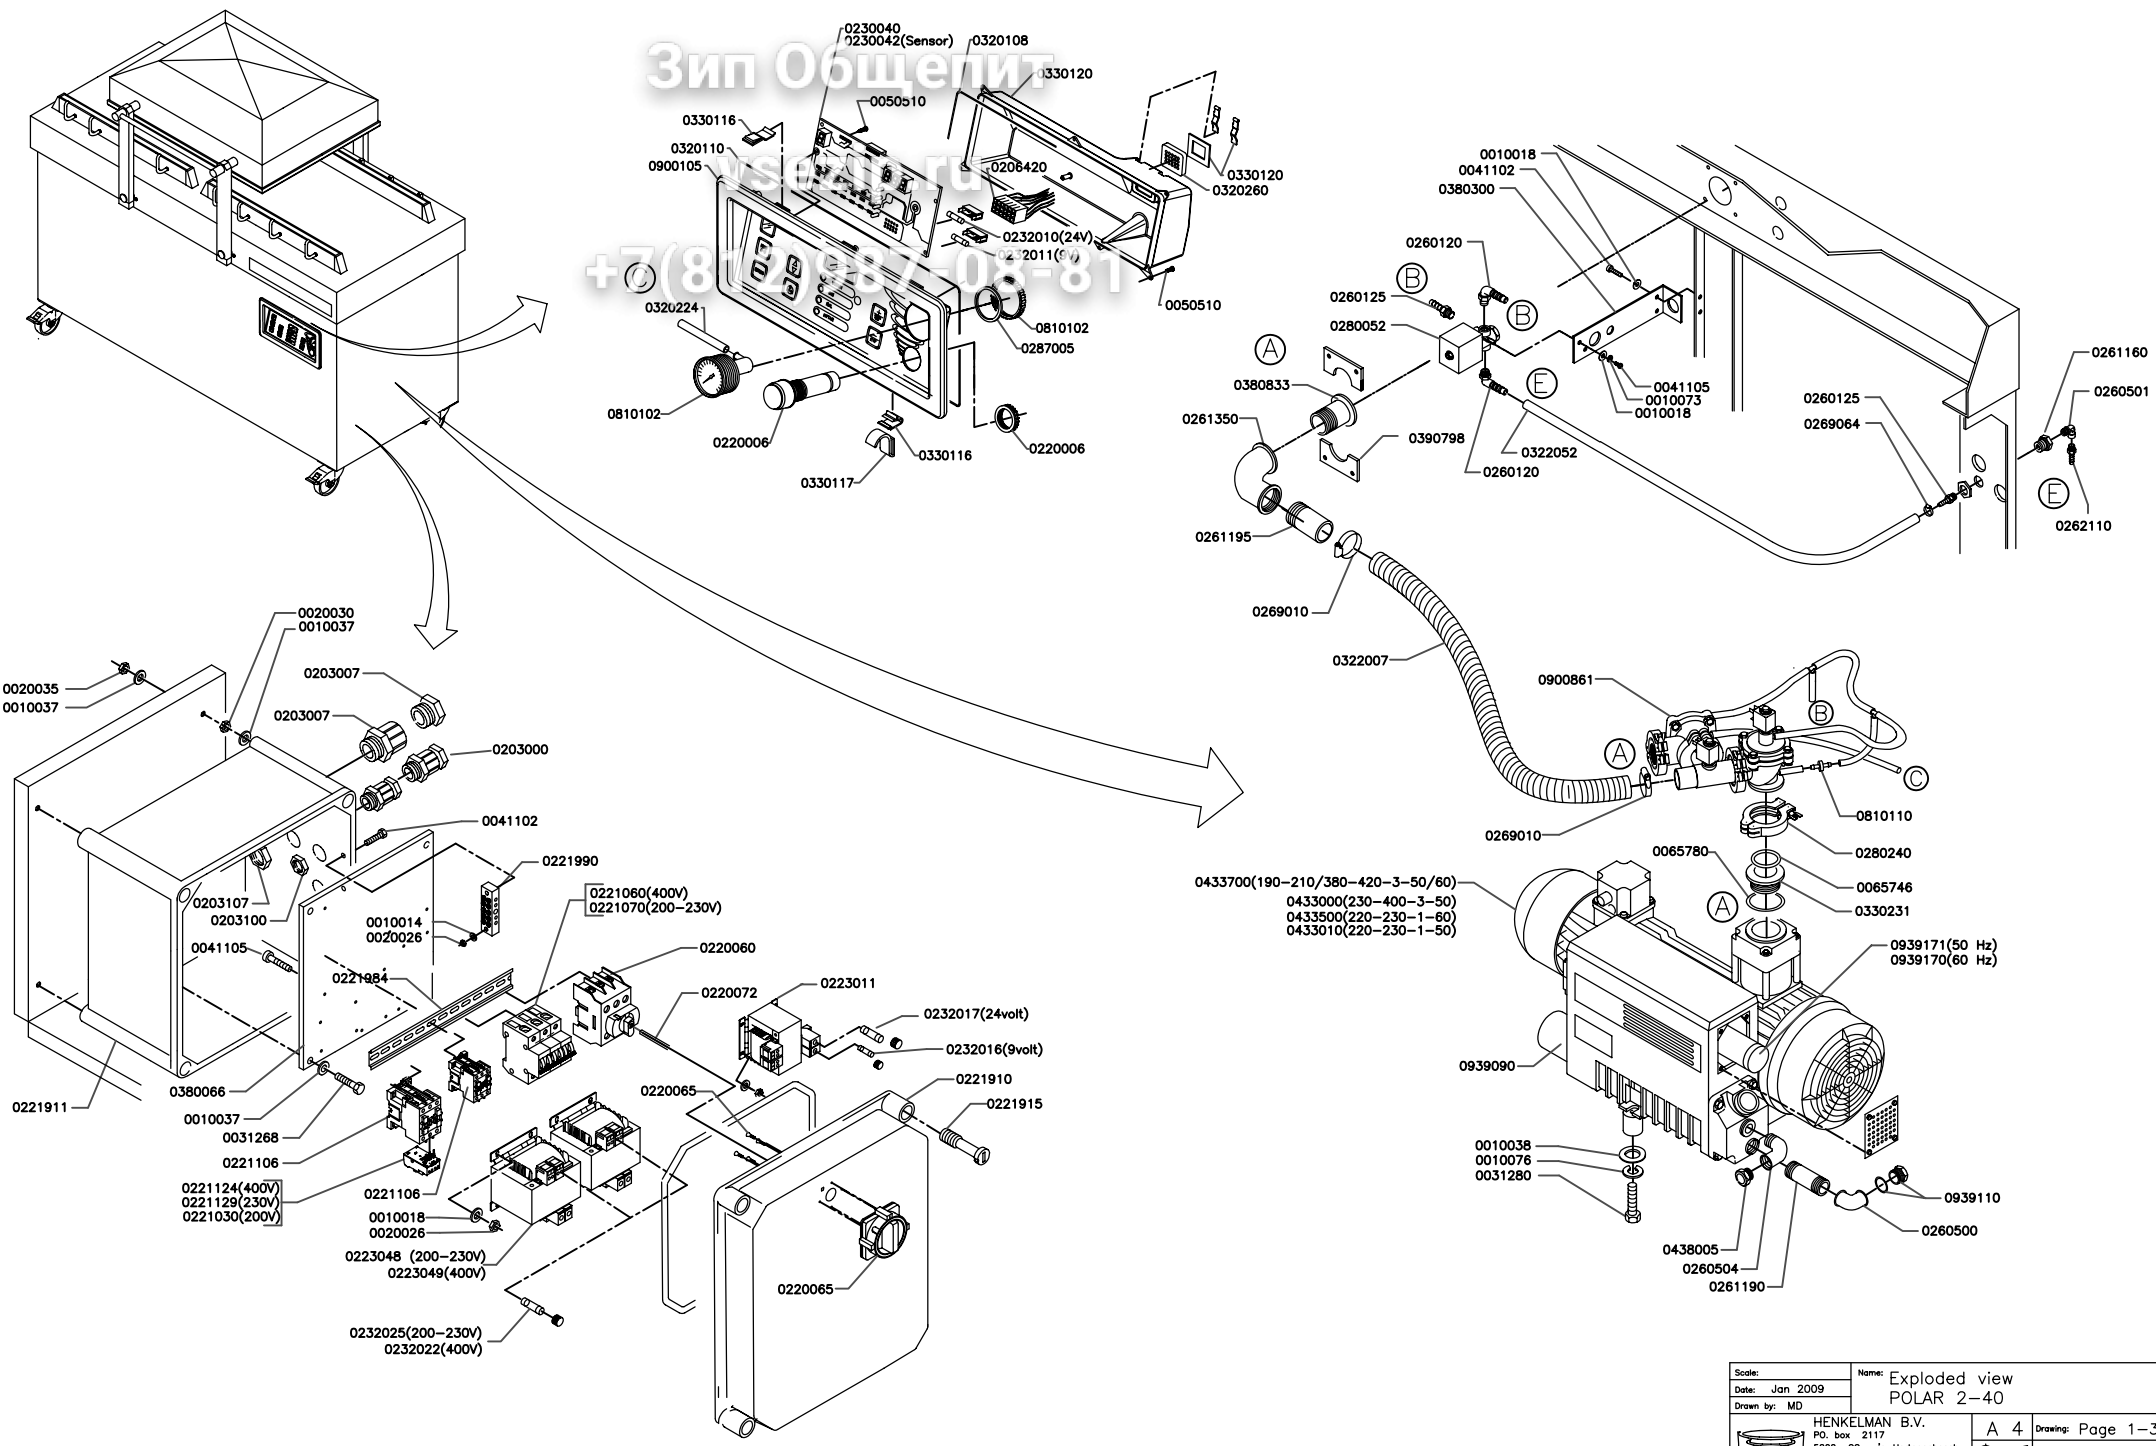

Зип Общежит

+7(812)987408-81

Scale:	Name:		A 4 Drawing: Page 1-3 Rev. no: 050
Date: Jan 2009	Name: Exploded view POLAR 2-40		
Drawn by: MD			
HENKELMAN B.V. P.O. box 2117 5202 CC 's-Hertogenbosch Tel. ++31(0)73 - 6213671 Fax ++31(0)73 - 6221318 The Netherlands		Ownership hereby reserved. Reproduction or information to third parties in any form is not permitted without written permission of the owner.	

Вип Общежит
 vsezip.ru
 +7(812)987-08-81

Scale:	Name: Exploded view
Date: June 2007	POLAR 2-40
Drawn by: RVD	
HENKELMAN B.V. P.O. box 2117 5202 CC 's-Hertogenbosch Tel. ++31(0)73 - 6213671 Fax ++31(0)73 - 6221318 The Netherlands	A 4 Drawing: Page 2-3 Rev, no: 040 <small>Ownership liability reserved. Multiplication or information is held - printed in any form is not permitted without written permission of the owner.</small>

Зип Одепит

vsezip.ru

+7(812)987-08-81

(CS) = CUT- OFF SEAL
 (DS) = DOUBLE SEAL
 (8mm) = 8mm SEAL

Scale:	Name: Exploded view
Date: April 2007	POLAR 2-40
Drawn by: MD	
 HENKELMAN B.V. P.O. box 2117 5202 CC 's-Hertogenbosch Tel. ++31(0)73 - 6213671 Fax ++31(0)73 - 6221318 The Netherlands	A 4 Drawing: Page 3-3 Rev, no: 040 <small>Ownership explicitly reserved. Multiplication or information to third parties in any form is not permitted without written permission of the owner.</small>