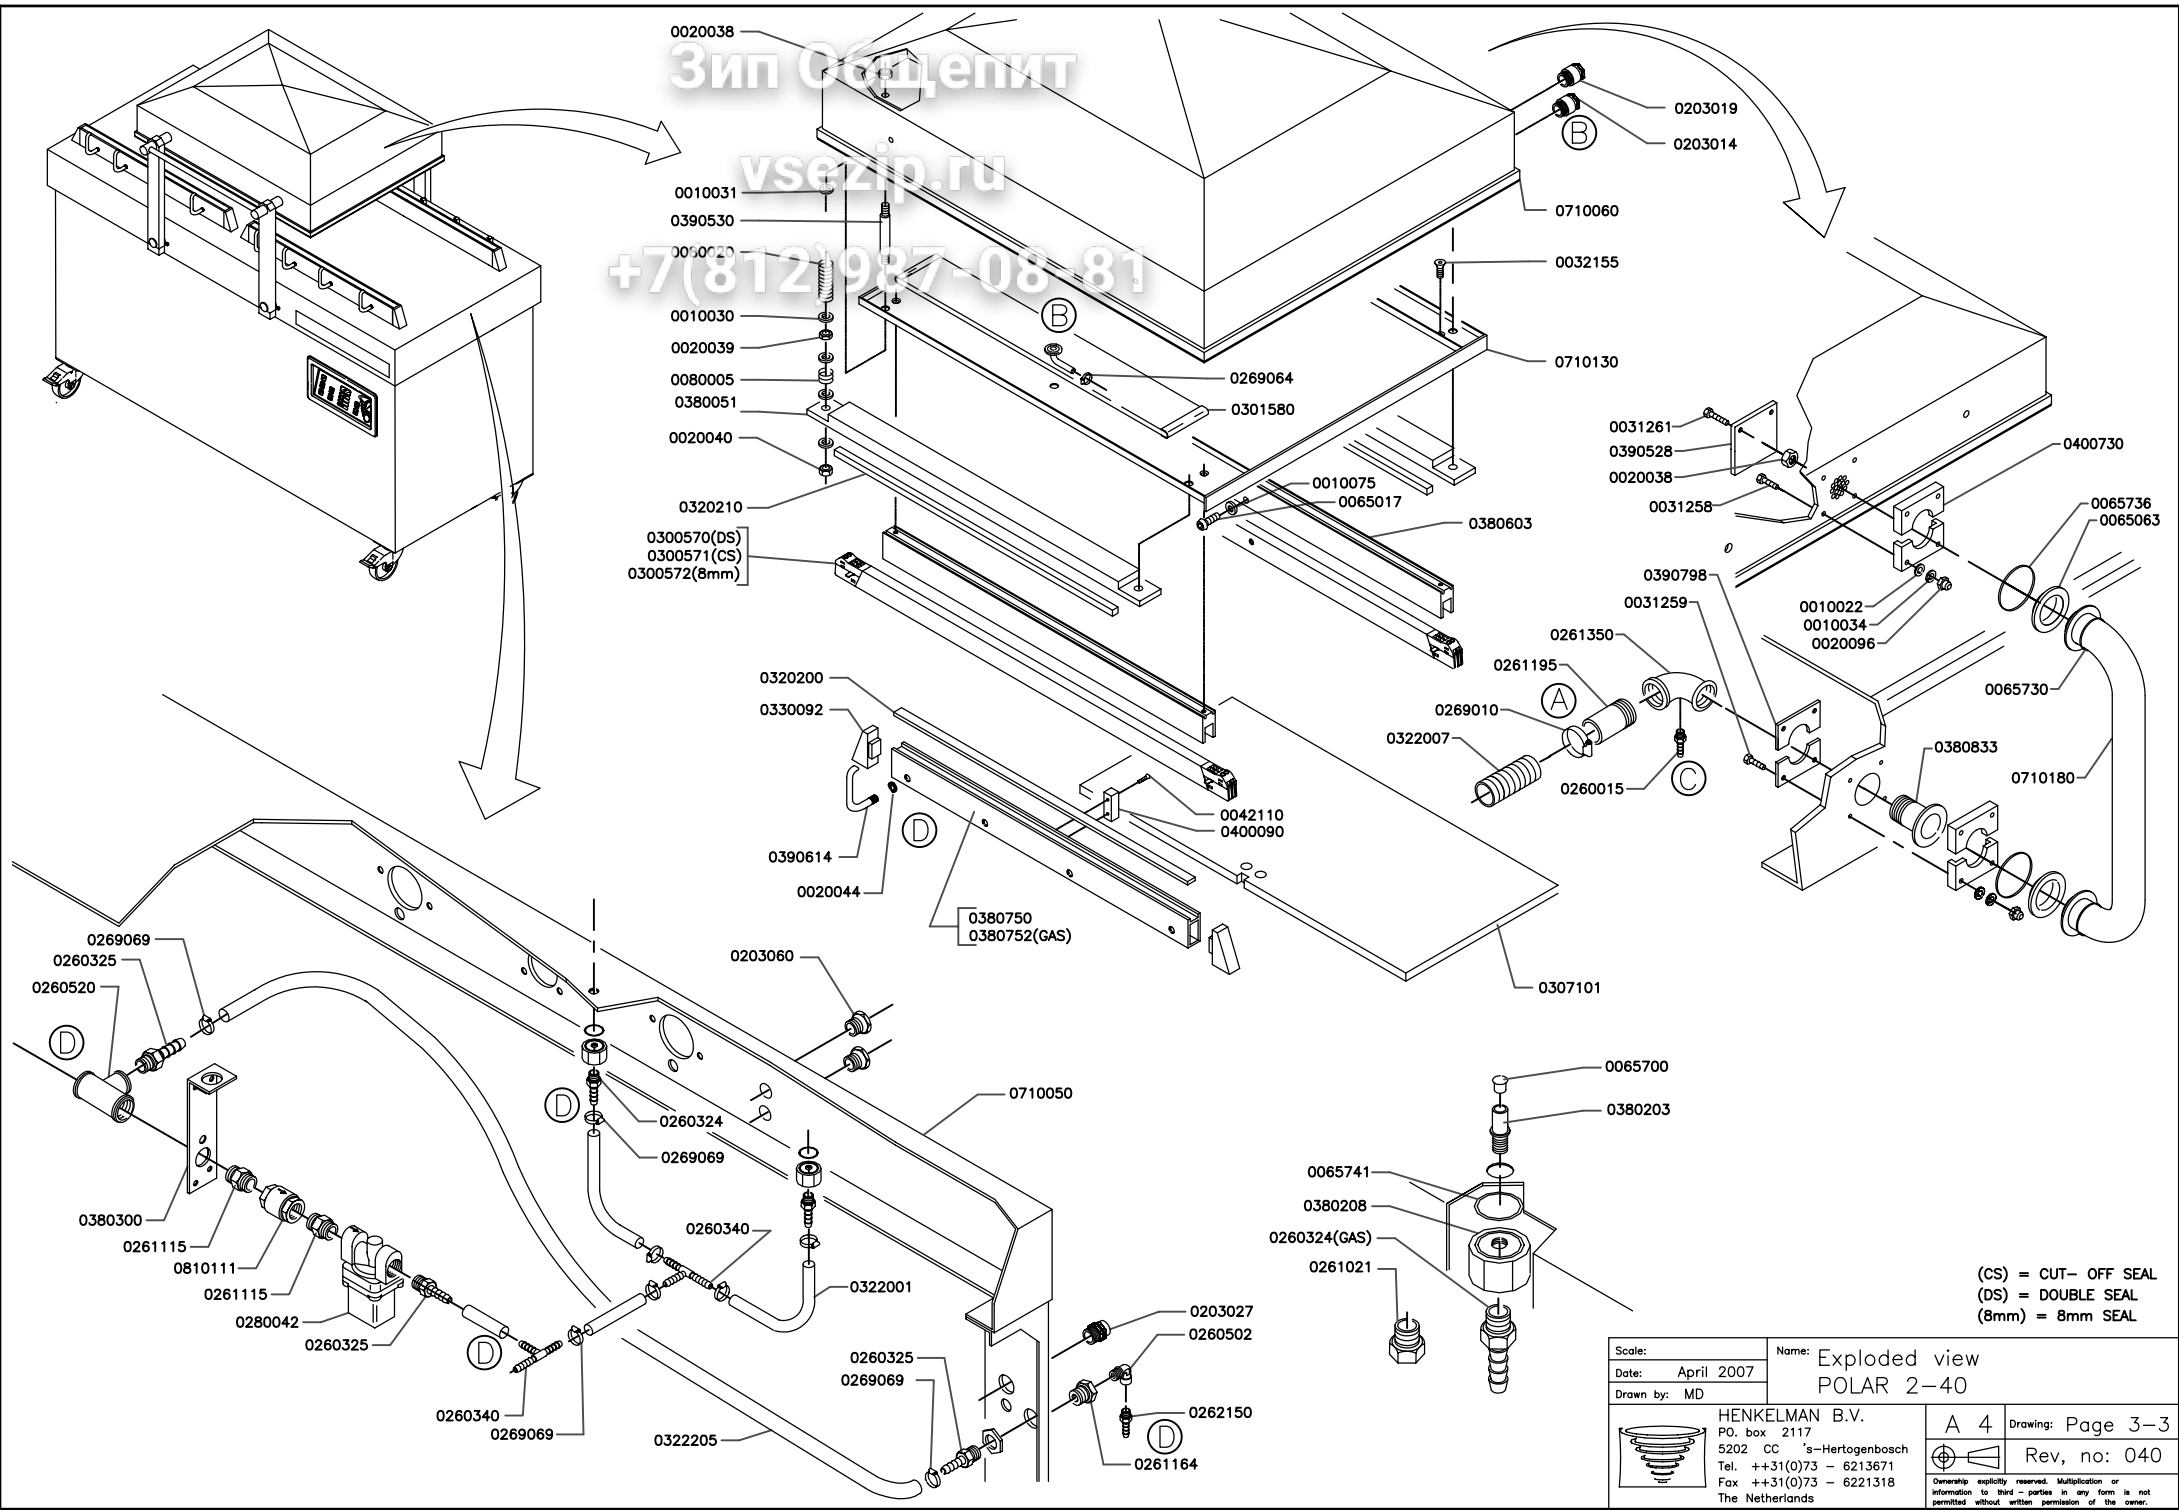

Зип Общежит
 vsezip.ru
 +7(812)987-08-81

Scale:	Name: Exploded view
Date: June 2007	POLAR 2-40
Drawn by: RVD	
HENKELMAN B.V. P.O. box 2117 5202 CC 's-Hertogenbosch Tel. ++31(0)73 - 6213671 Fax ++31(0)73 - 6221318 The Netherlands	A 4 Drawing: Page 2-3 Rev, no: 040 <small>Ownership liability reserved. Multiplication or information in third parties in any form is not permitted without written permission of the owner.</small>

Зип Одепит

vsezip.ru

+7(812)987-08-81

(CS) = CUT-OFF SEAL
 (DS) = DOUBLE SEAL
 (8mm) = 8mm SEAL

Scale:	Name: Exploded view
Date: April 2007	POLAR 2-40
Drawn by: MD	
 HENKELMAN B.V. P.O. box 2117 5202 CC 's-Hertogenbosch Tel. ++31(0)73 - 6213671 Fax ++31(0)73 - 6221318 The Netherlands	A 4 Drawing: Page 3-3 Rev, no: 040
	<small>Ownership explicitly reserved. Multiplication or information to third parties in any form is not permitted without written permission of the owner.</small>