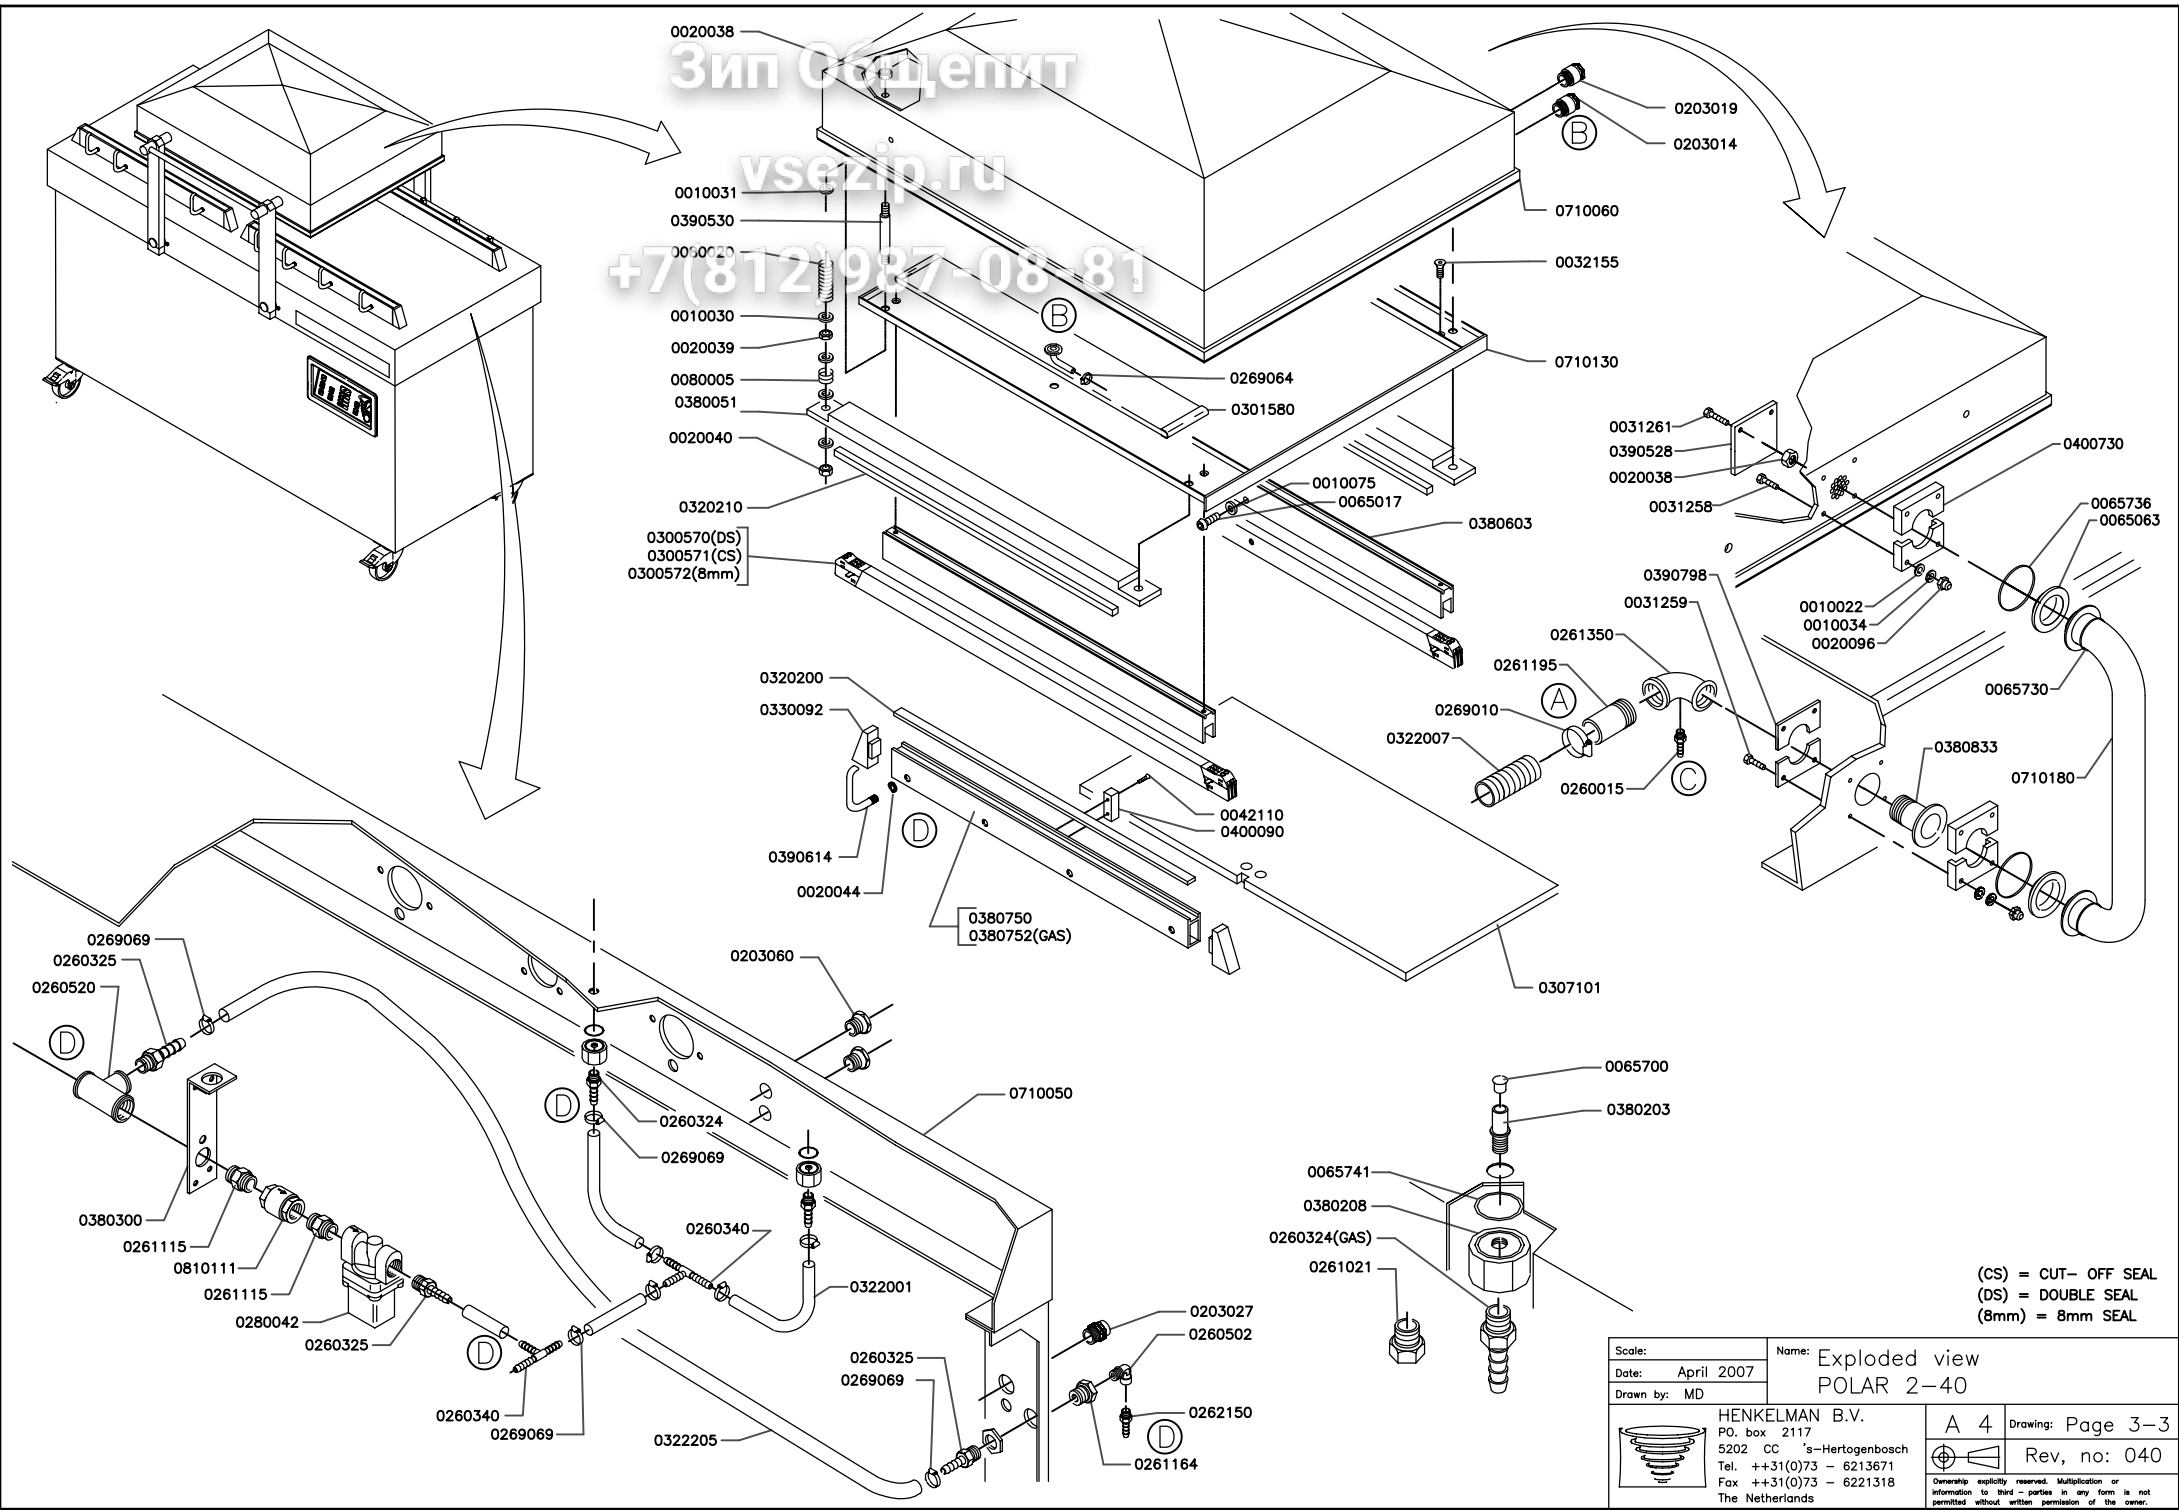

Вип Общежит
 vsezip.ru
 +7(812)987-08-81

Scale:	Name: Exploded view
Date: June 2007	POLAR 2-40
Drawn by: RVD	
HENKELMAN B.V. P.O. box 2117 5202 CC 's-Hertogenbosch Tel. ++31(0)73 - 6213671 Fax ++31(0)73 - 6221318 The Netherlands	A 4 Drawing: Page 2-3 Rev, no: 040 <small>Ownership liability reserved. Multiplication or information is held - printed in any form is not permitted without written permission of the owner.</small>

Зип Одепит

vsezip.ru

+7(812)987-08-81

(CS) = CUT- OFF SEAL
 (DS) = DOUBLE SEAL
 (8mm) = 8mm SEAL

Scale:	Name: Exploded view
Date: April 2007	POLAR 2-40
Drawn by: MD	
 HENKELMAN B.V. P.O. box 2117 5202 CC 's-Hertogenbosch Tel. ++31(0)73 - 6213671 Fax ++31(0)73 - 6221318 The Netherlands	A 4 Drawing: Page 3-3 Rev, no: 040 <small>Ownership explicitly reserved. Multiplication or information to third parties in any form is not permitted without written permission of the owner.</small>