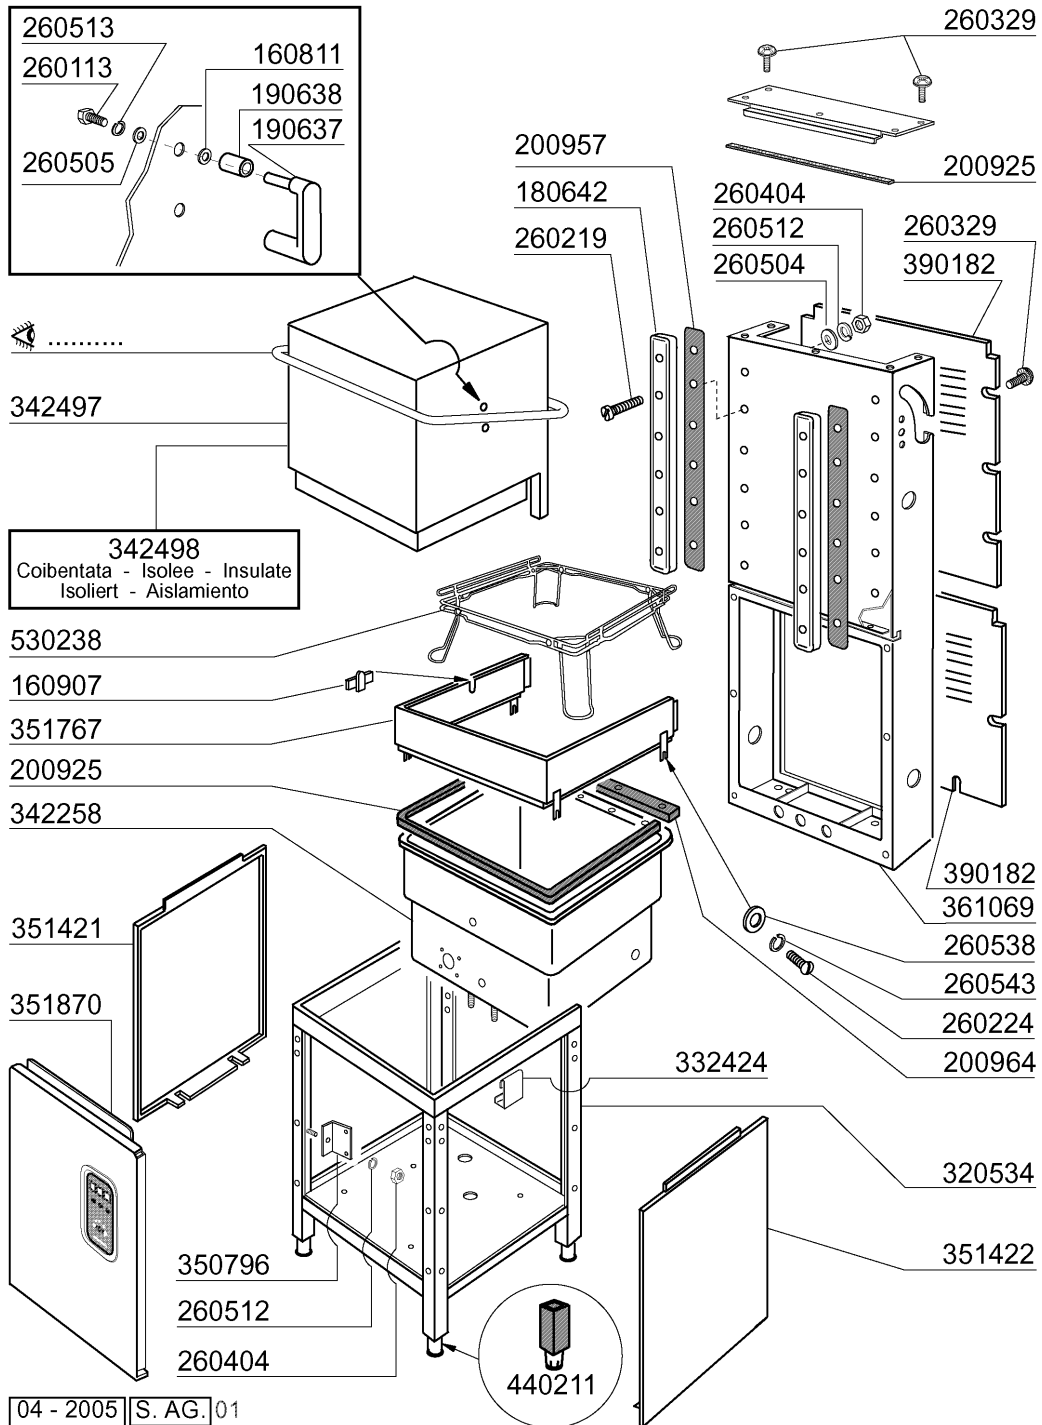

Зип Общепит

2 - Hood/Tank

vsezip.ru

+7(812)987-08-81