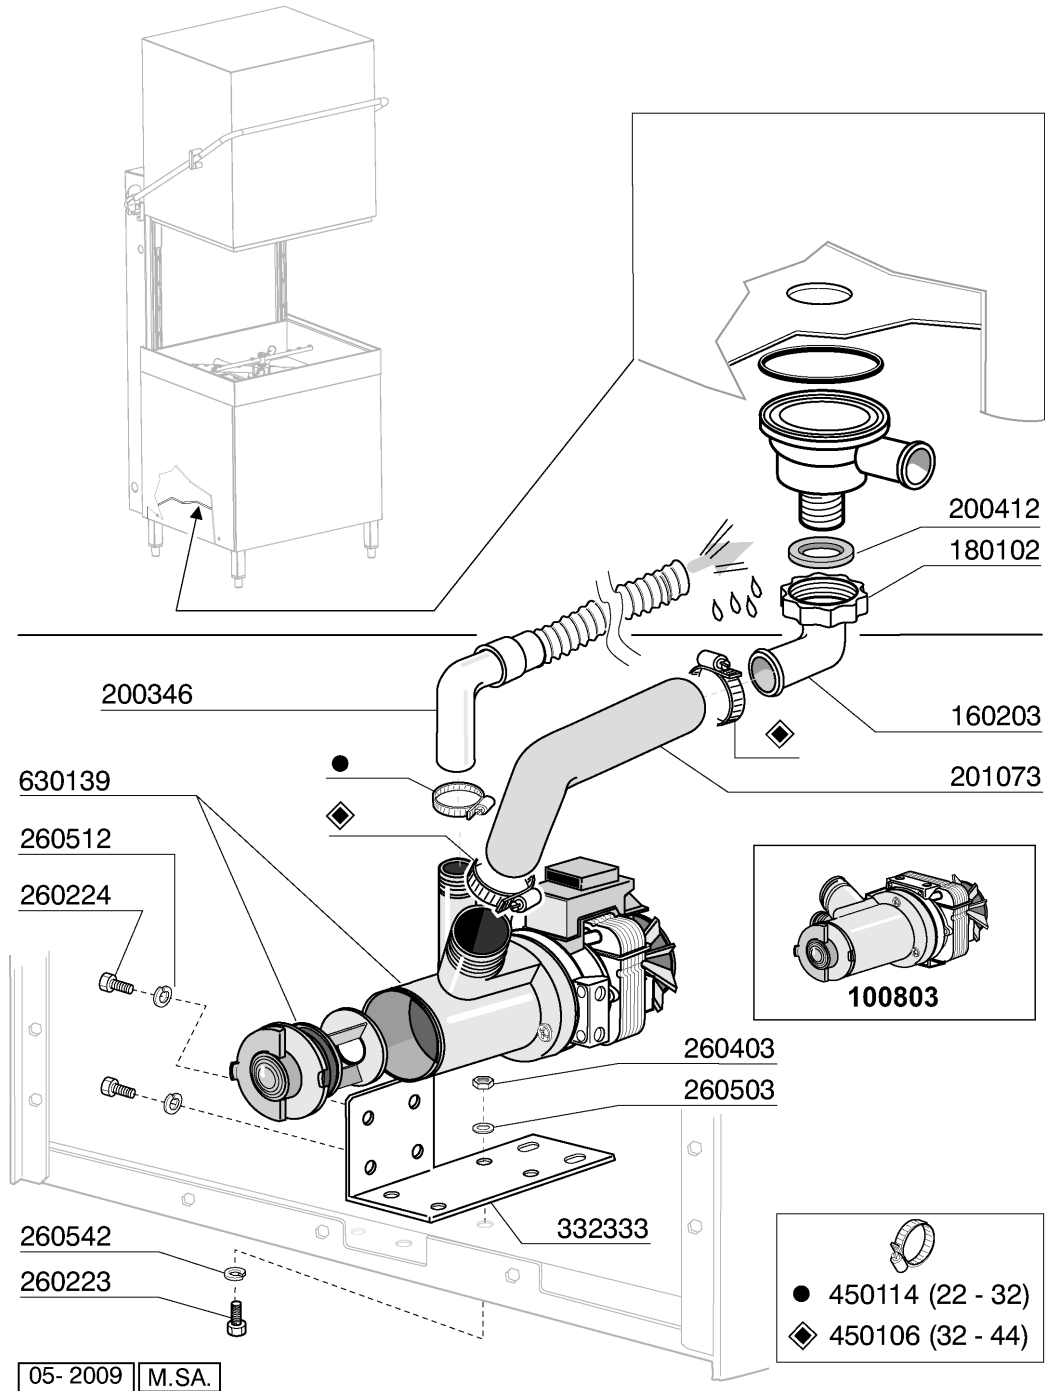

Зип Общепит

17 - DRAIN PUMP

vsezip.ru

+7(812)987-08-81