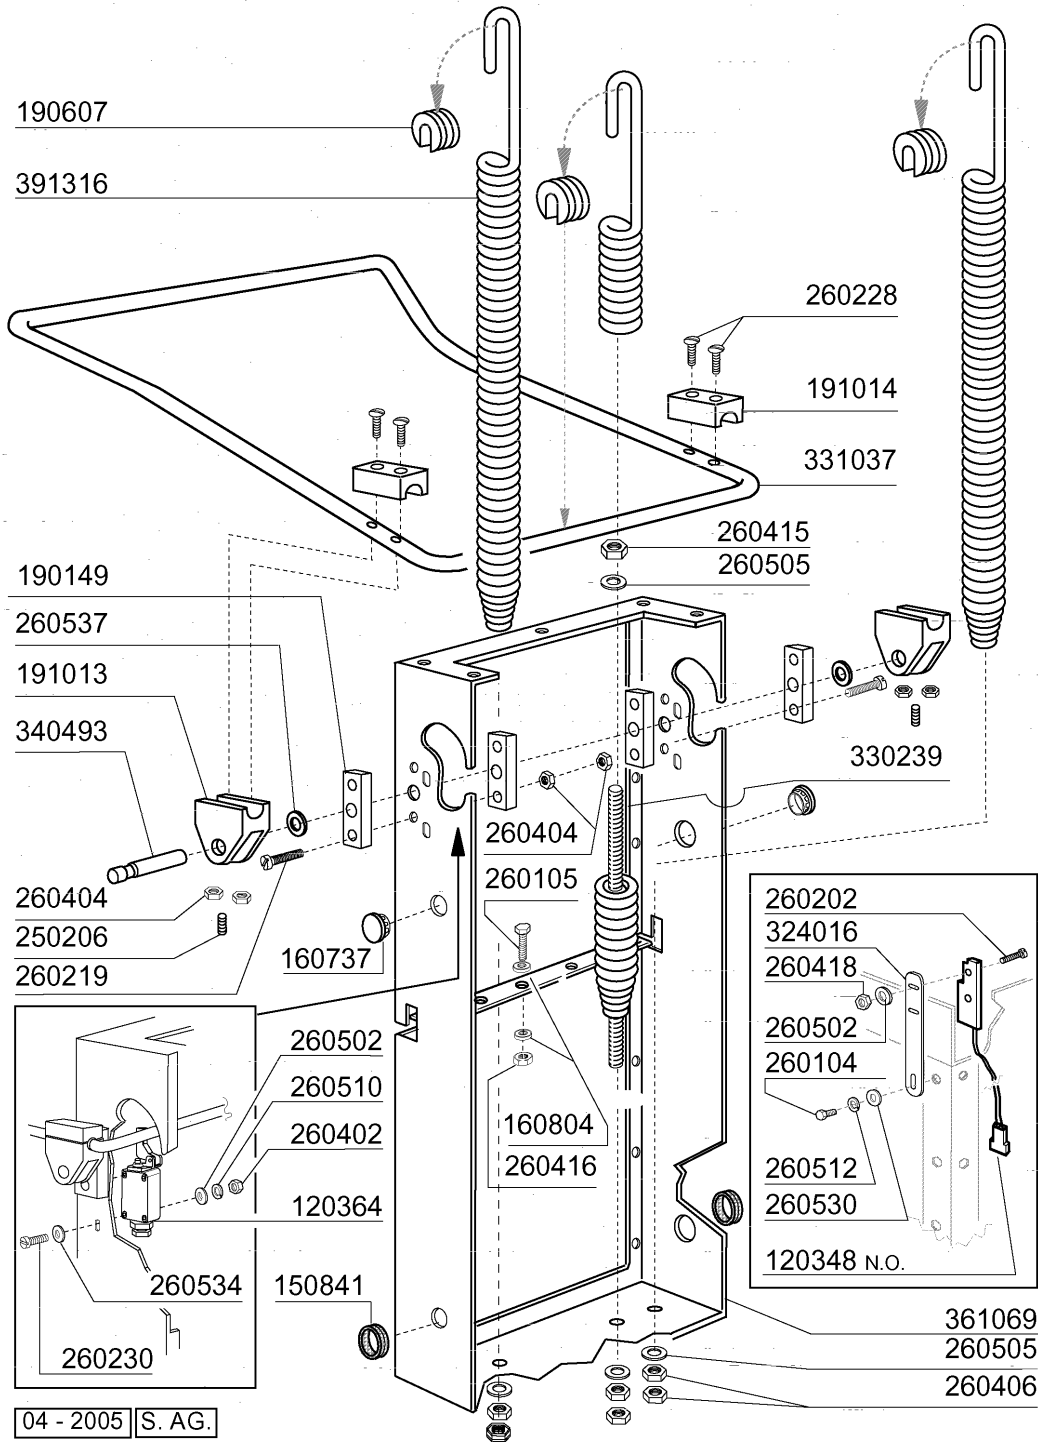

Зип Общепит

4 - Handle

vsezip.ru

+7(812)987-08-81

04 - 2005 | S. A.G.