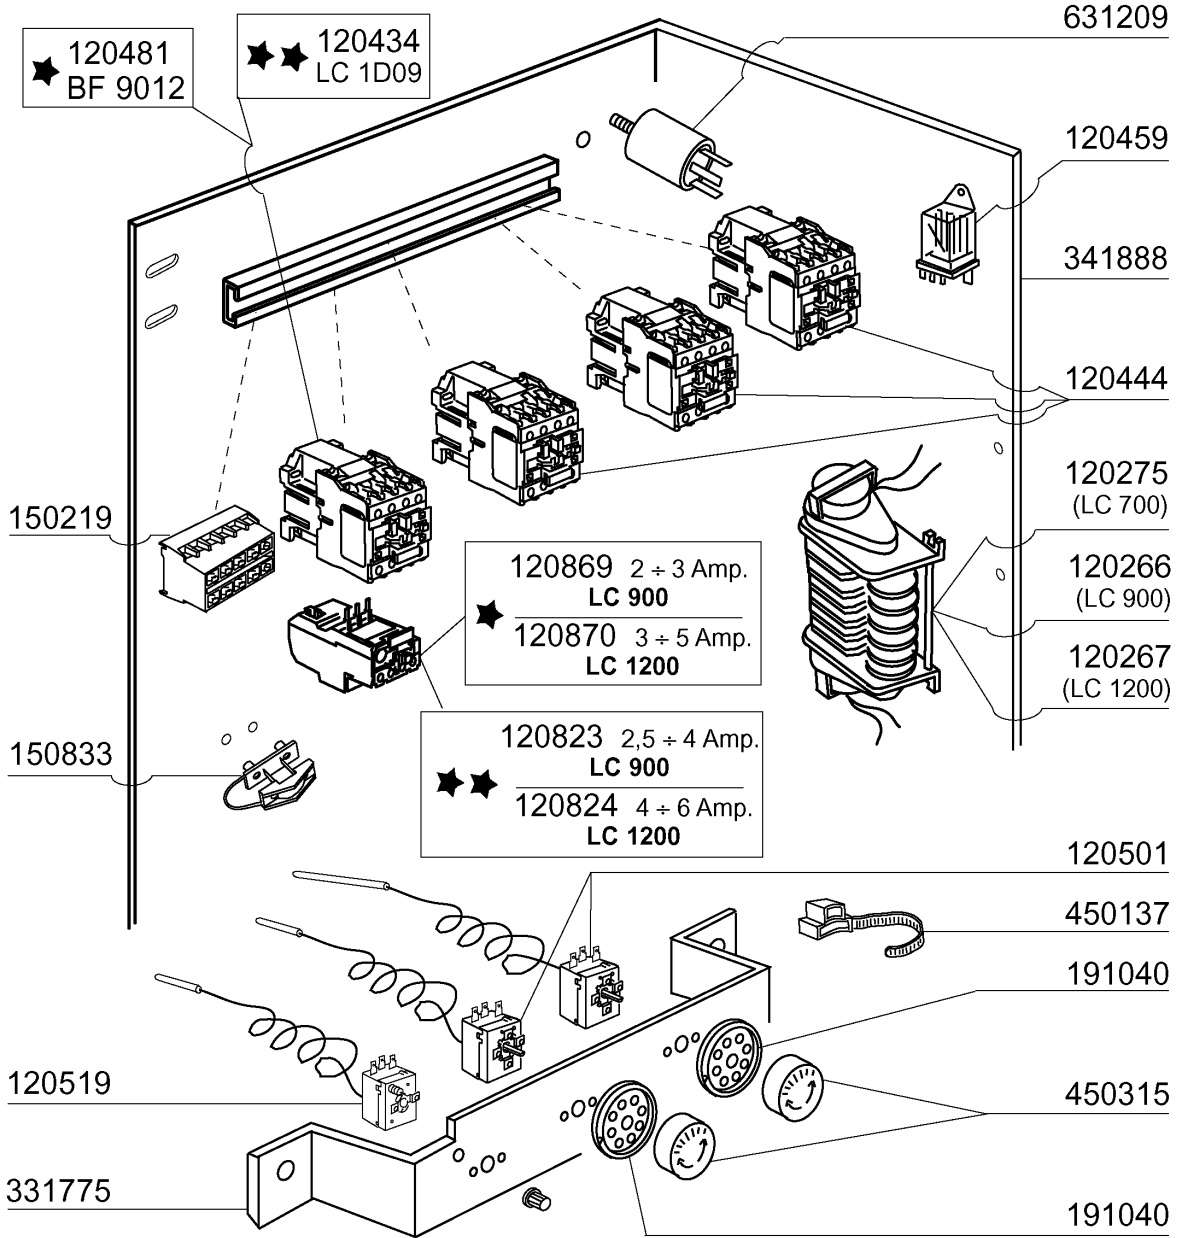

Зип Общепит

14 - Control box

vsezip.ru

+7(812)987-08-81

LC 700

112839

LC 900

112837

LC 1200

112835

10 - 2002 | S.A.G.