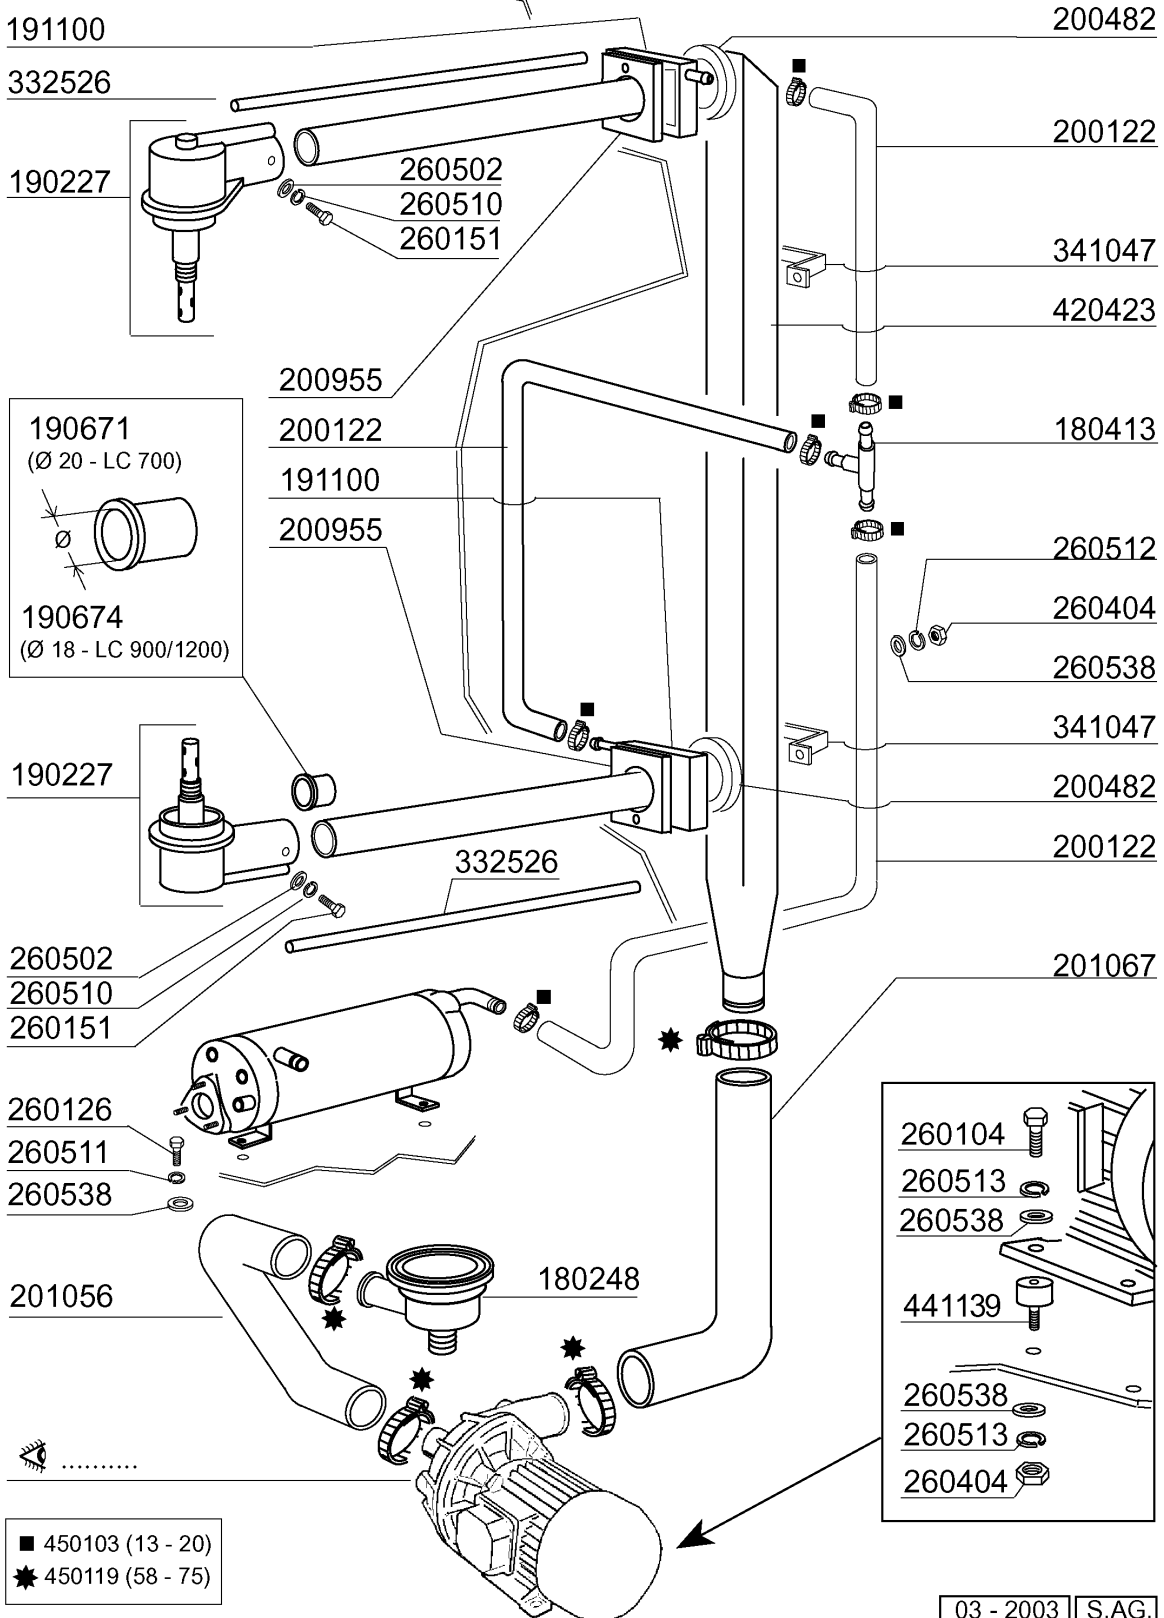

Зип Общепит

5 - Wash/Rinse column

vsezip.ru

+7(812)987-08-81