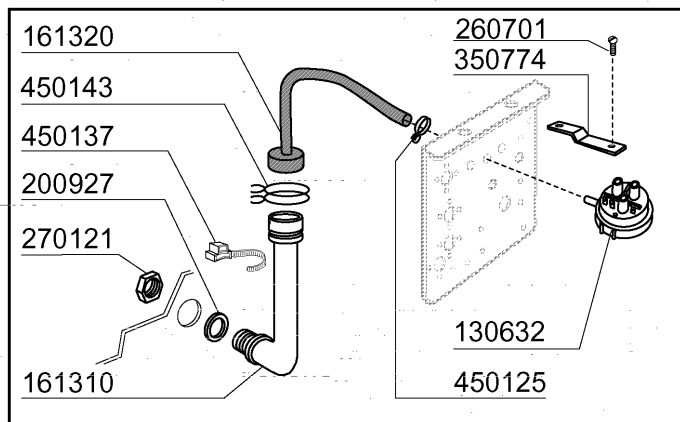

Зип Ощепит

3 - Tank

vsezip.ru

+7(812)987-08-81

04 - 2005 | S. AG.