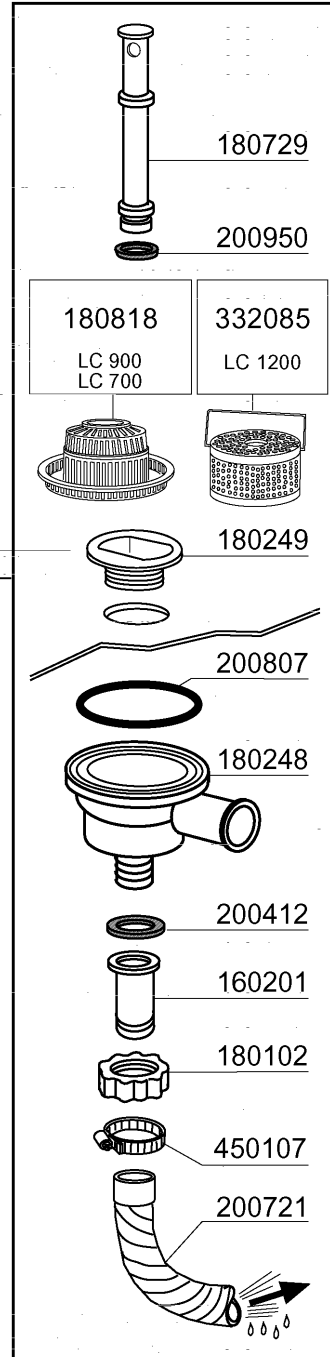

Зип Ощепит

3 - Tank

vsezip.ru

+7(812)987-08-81

04 - 2005 | S. AG.