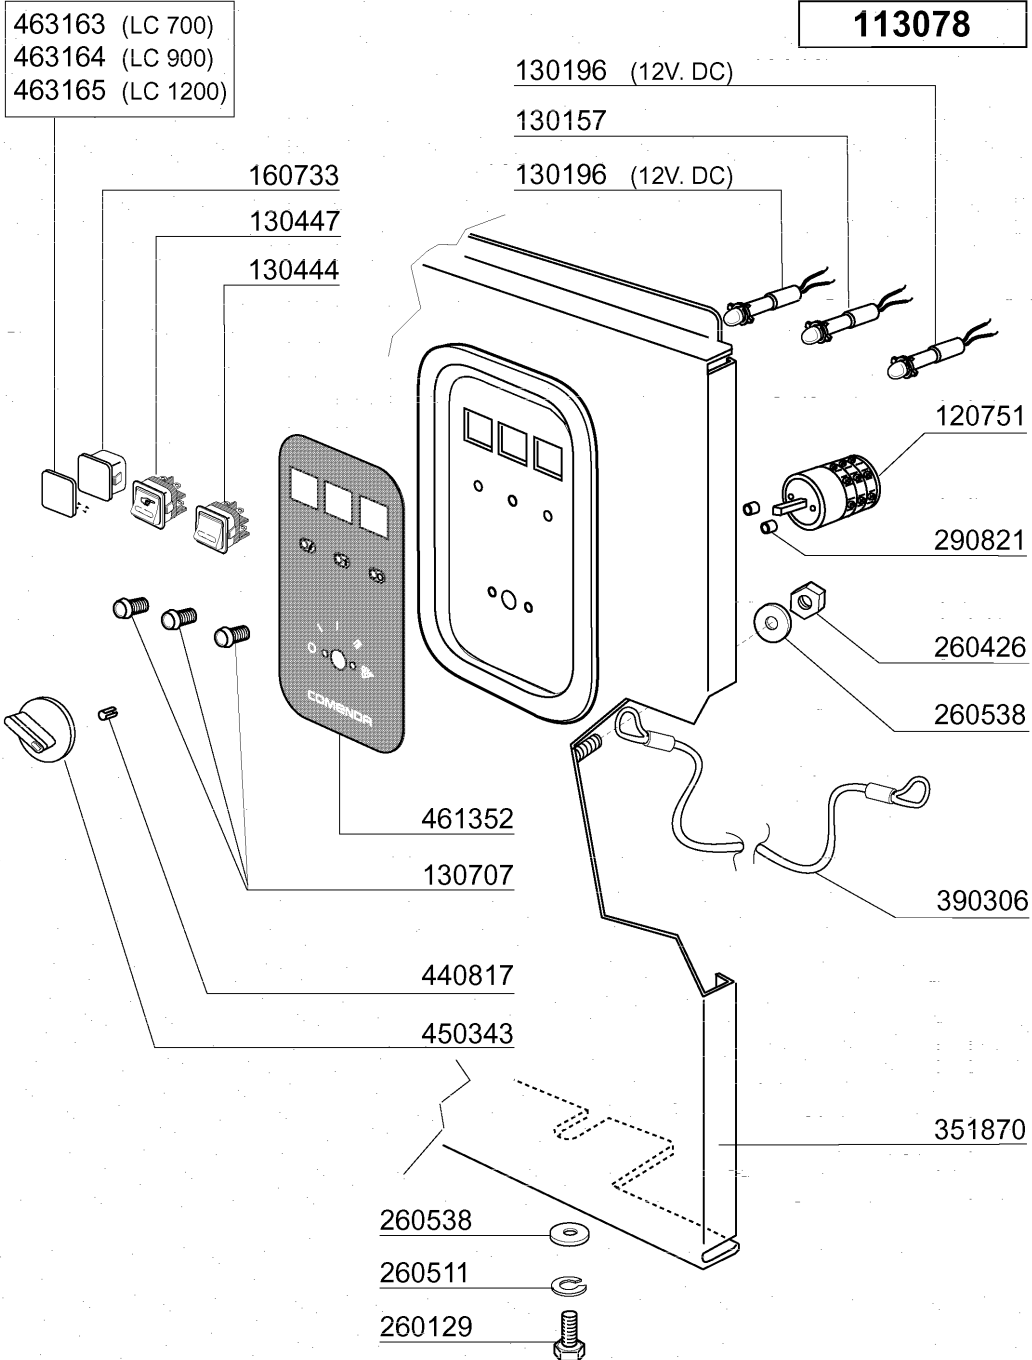

Зип Общепит

13 - Control panel

vsezip.ru

+7(812)987-08-81

04-2005 | S. AG.