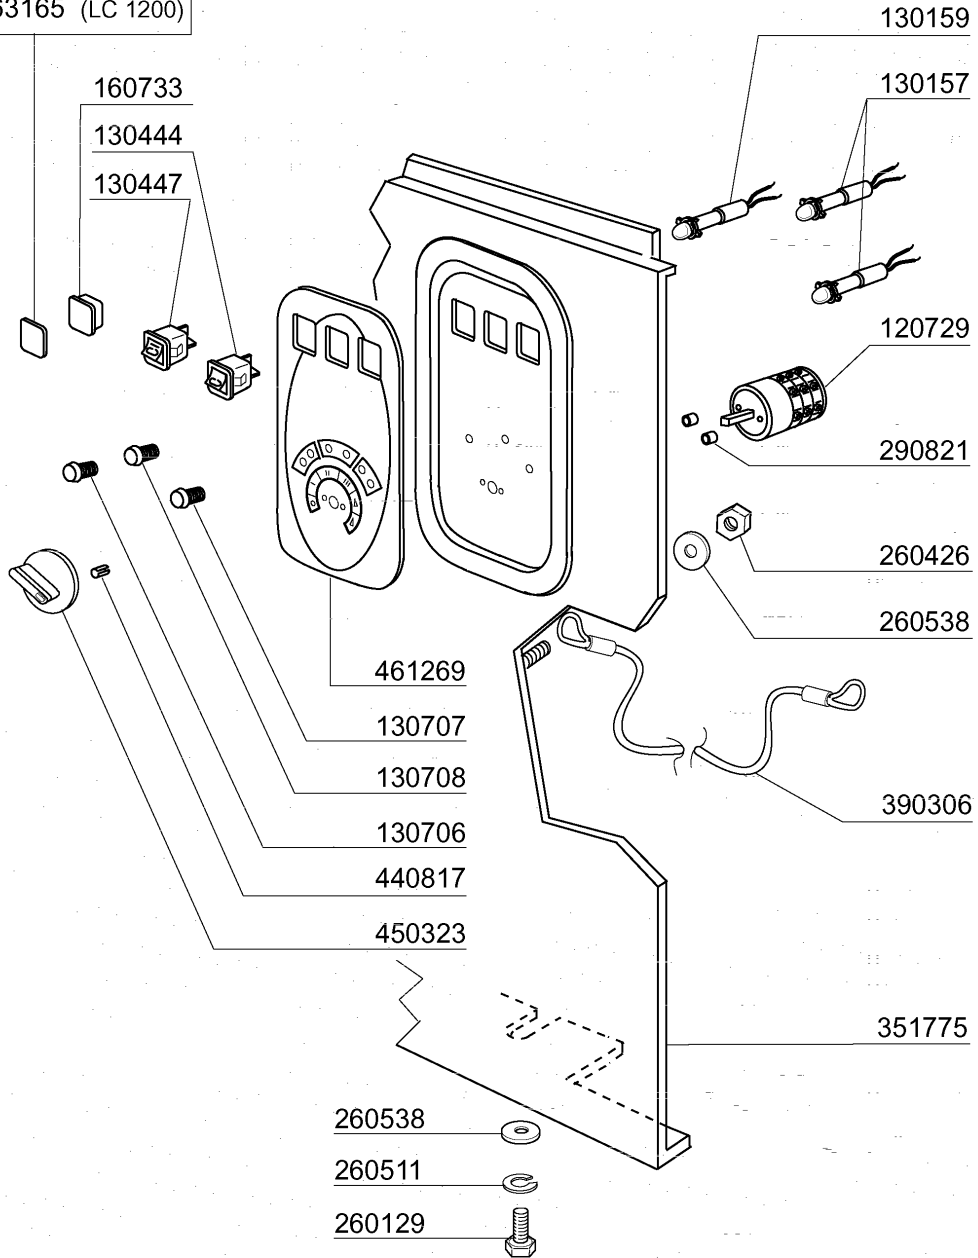

Зип Общепит

12 - Control panel

vsezip.ru

+7(812)987-08-81

463163 (LC 700)
463164 (LC 900)
463165 (LC 1200)

112833

05 - 2004 | S. AG.