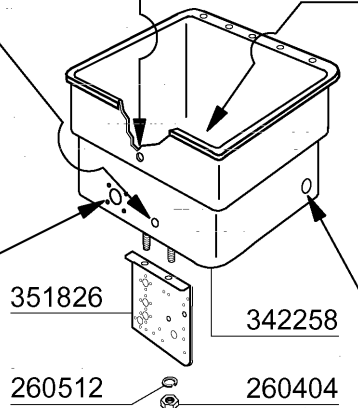

Зип Ощепит

3 - Tank

vsezip.ru

+7(812)987-08-81

04 - 2005 | S. AG.