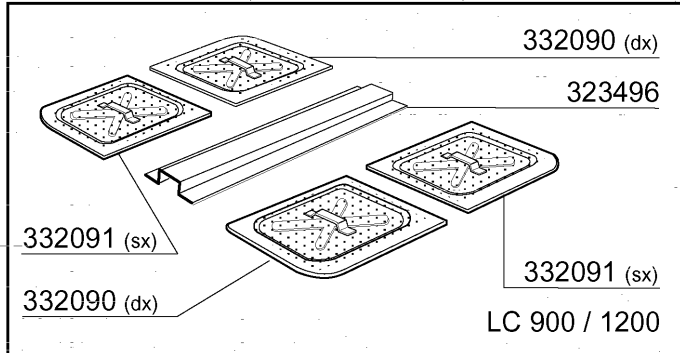

Зип Ощепит

3 - Tank

vsezip.ru

+7(812)987-08-81

04 - 2005 | S. AG.