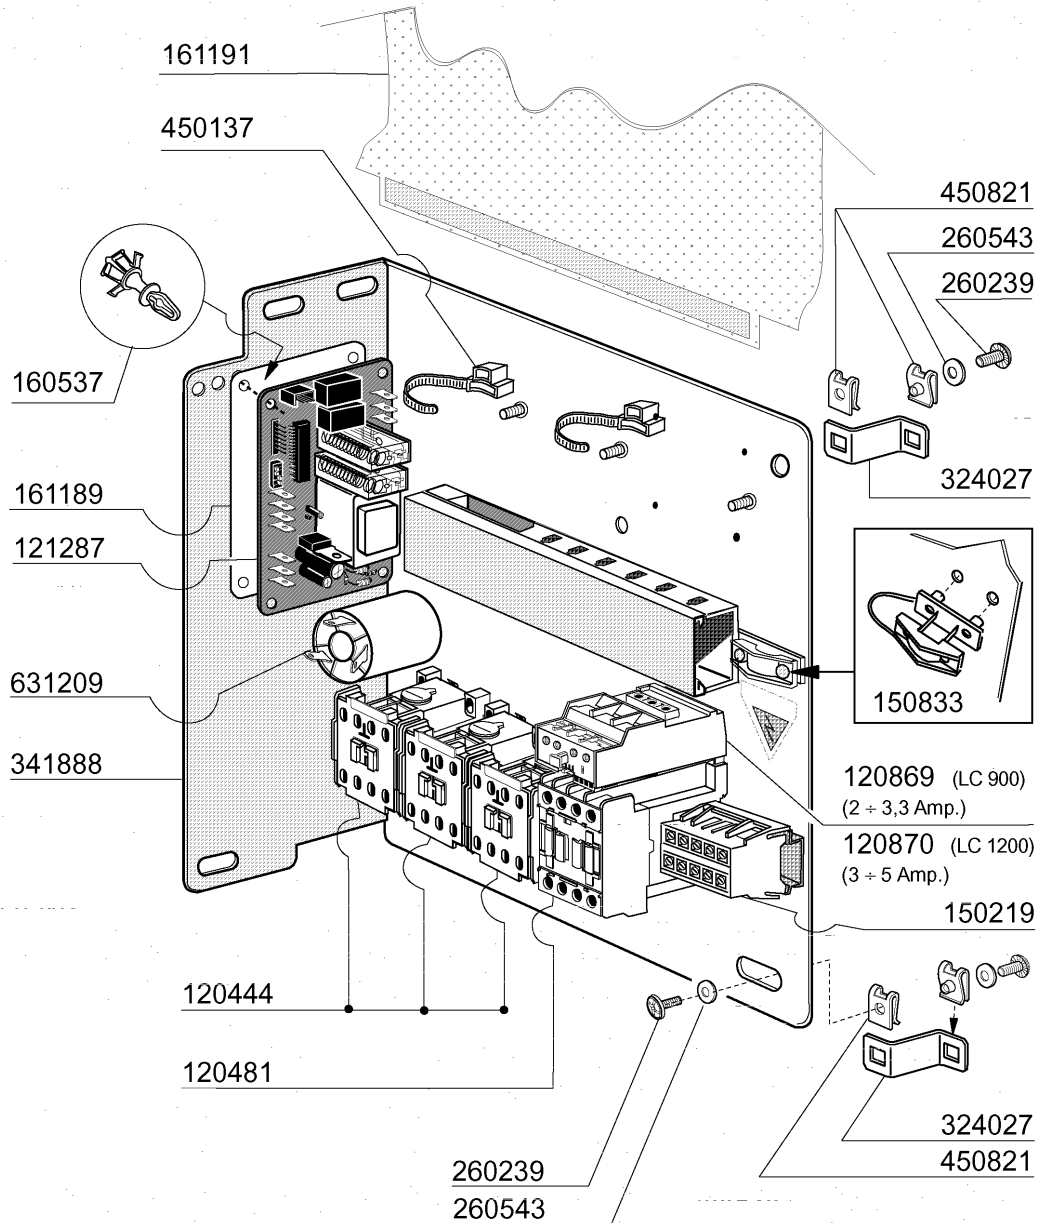

Зип Общепит

15 - Control box

vsezip.ru

+7(812)987-08-81

113080 (LC 700)

113081 (LC 900)

113082 (LC 1200)

04 - 2005 | S. AG.