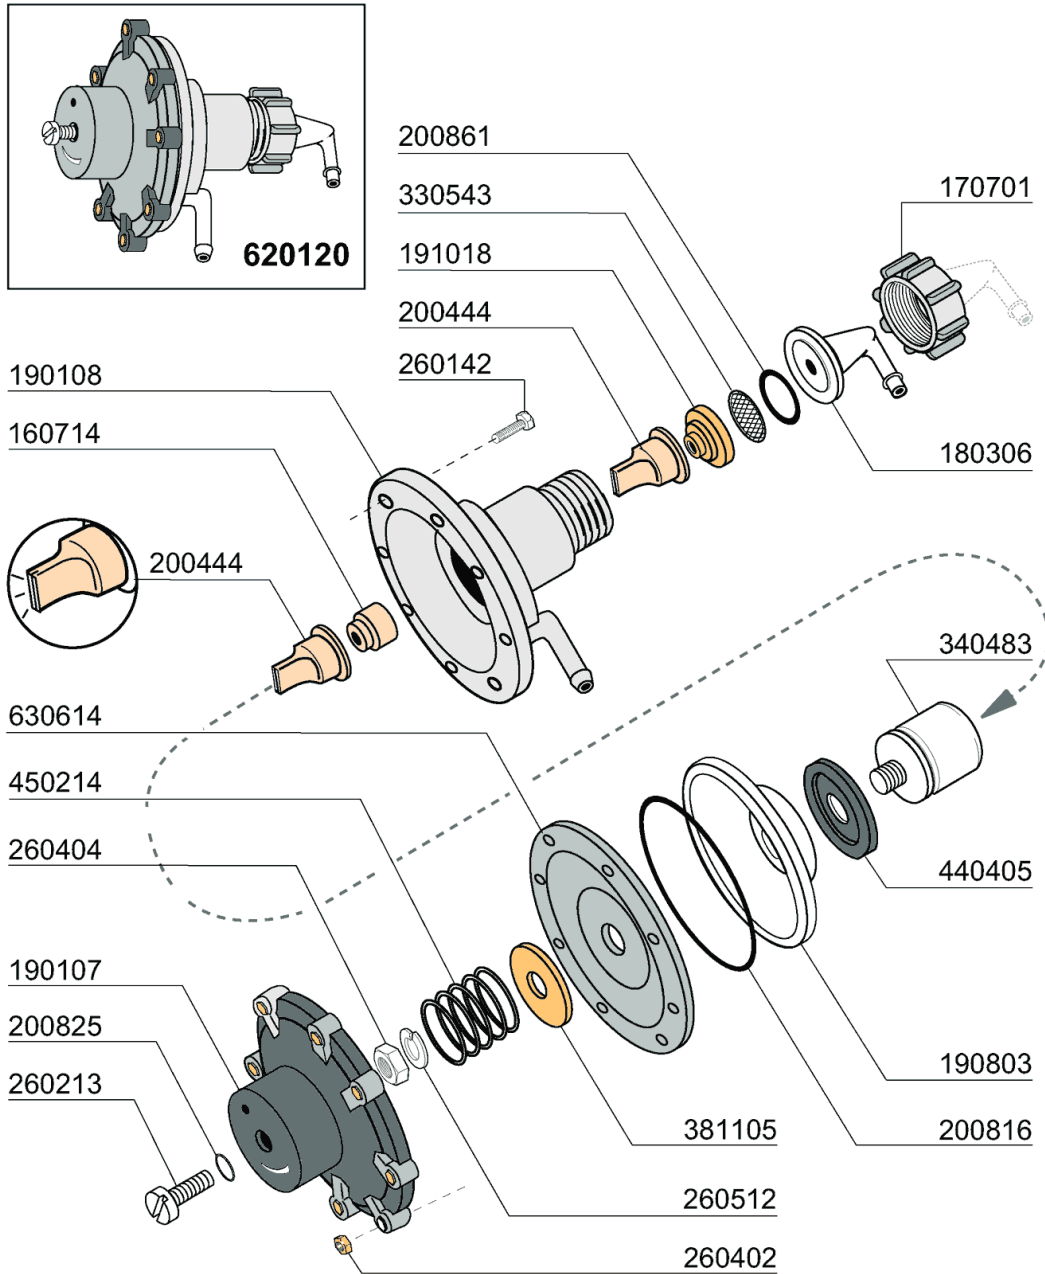

Зип Общепит

16 - Rinse aid injector

vsezip.ru

+7(812)987-08-81

09 - 2007 | S. AG.