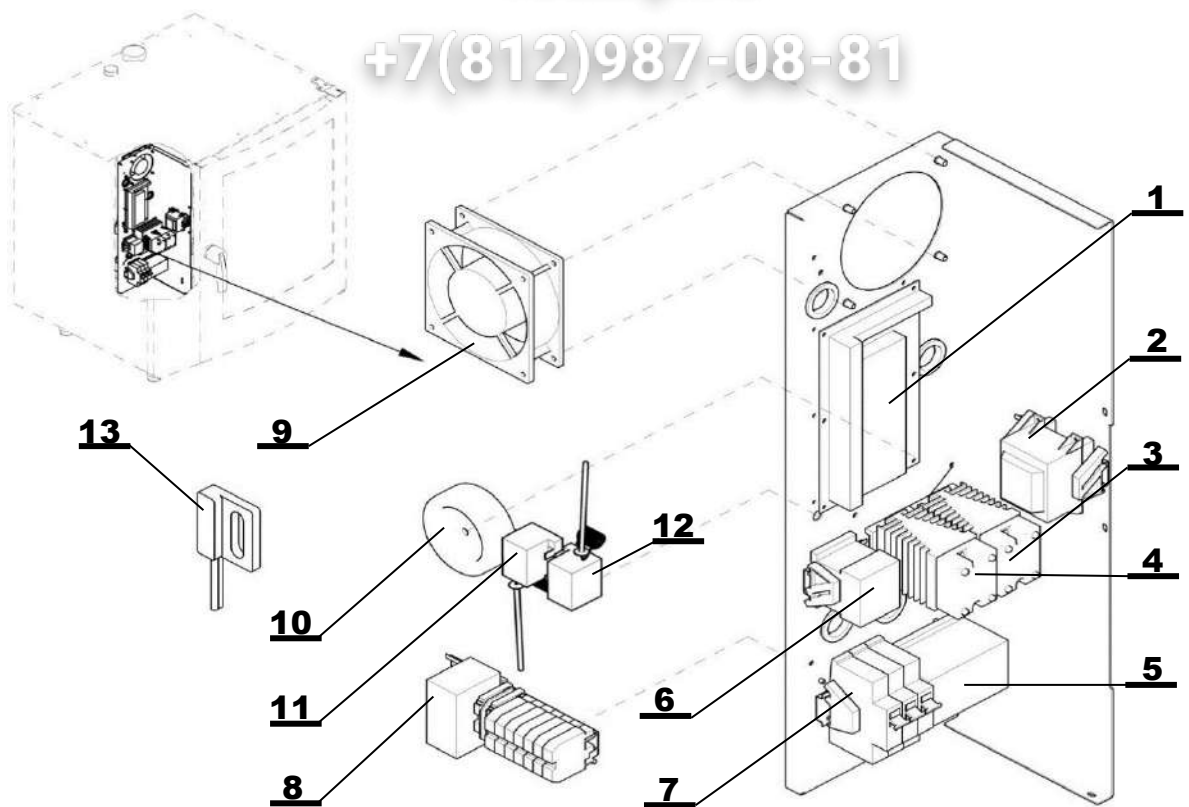

Note:

16

17

18

16	EA05-0072	CABLE UTP 0,5m	•	•		
17	EA05-0078	CABLE K-PLC 10	•	•		
18	EA15-0011	RJ 45 SPLITTER	•	•		

Position	Code	Name	For type of combi oven			
			B1011i	B1011b	O1011i	O1011b
1	EA14-0080	POWER SUPPLY BOARD VISION -R04.1			•	•
2	EA13-0008	TRANSFORMER TRONIC 17V			•	•
3	EA02-0203	SOLID STATE RELAY SOB965660			•	•
4	EA02-0203	SOLID STATE RELAY SOB965660			•	•
5	EA02-0002	REVERSIBLE CONTACTOR			•	•
6	EA02-0004	CONTACTOR (LC1D25P7)			•	•
7	EA03-0018	CIRCUIT BREAKER PEP-10J 3P D 6A			•	•
8	EA13-0058	SUPPRESSION COMPONENT FC611 13b			•	•
9	ZA21-0007	FAN SUNNON			•	•
10	EA13-0011	TOROIDAL TRANSFORMER 230V/11,5V			•	•
11	EA04-0011	THERMAL FUSE BOILER 140 °C			•	•
12	EA04-0012	THERM. FUSE FOR SPACE 360°C			•	•
13	EA01-0015	DOOR SWITCH 623, 611, 1011			•	•

Note:

14	EA05-0078	CABLE K-PLC 10			•	•
----	-----------	----------------	--	--	---	---

Position	Code	Name	For type of combi oven			
			B1011i	B1011b	O1011i	O1011b
1	EA10-0103	COOKING CHAMBER AND STEAM TEMP. SENSOR	•	•	•	•
2	EA10-0118	CORE PROBE (meat probe) - Blue - 4 point 623, 611, 1011	•	•		
2a	EA10-0116	CORE PROBE (meat probe) - Orange - 1 point 623, 611, 1011			•	•
3	EA10-0104	DRAIN and BOILER TEMP. SENSOR 623, 611, 1011, 1221	•	•	•	•
4	EA10-0104	DRAIN and BOILER TEMP. SENSOR 623, 611, 1011, 1221		•		•
5	EA10-0103	COOKING CHAMBER AND STEAM TEMP. SENSOR		•		•