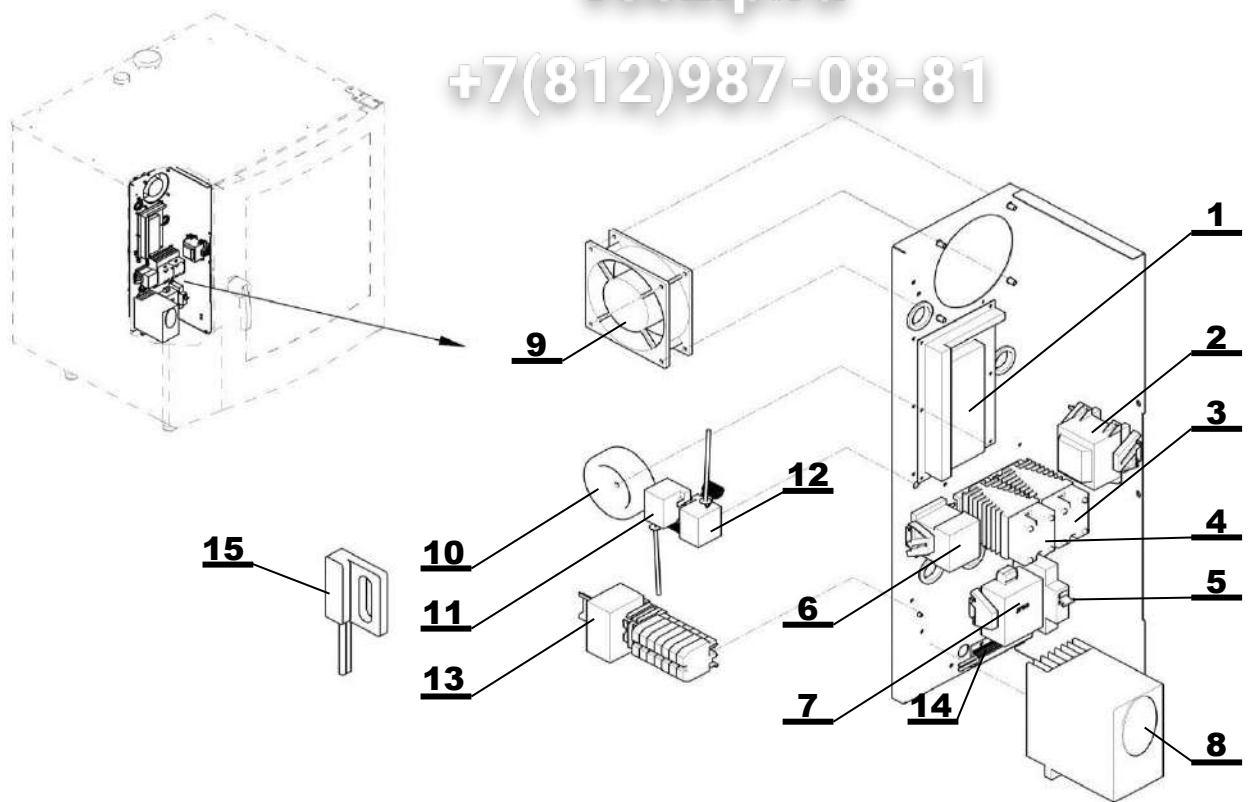

Note:

1	AC21-1305/S/CH1	LEFT CORNER PLATE 10 - BLUE WITH USB CONNECTOR	•	•		
1	AC21-1306/S/CH1	LEFT CORNER PLATE 10 - ORANGE WITH USB CONNECTOR			•	•

Зип-Общепит

POWER PANEL - BLUE

vsezip.ru

+7(812)987-08-81