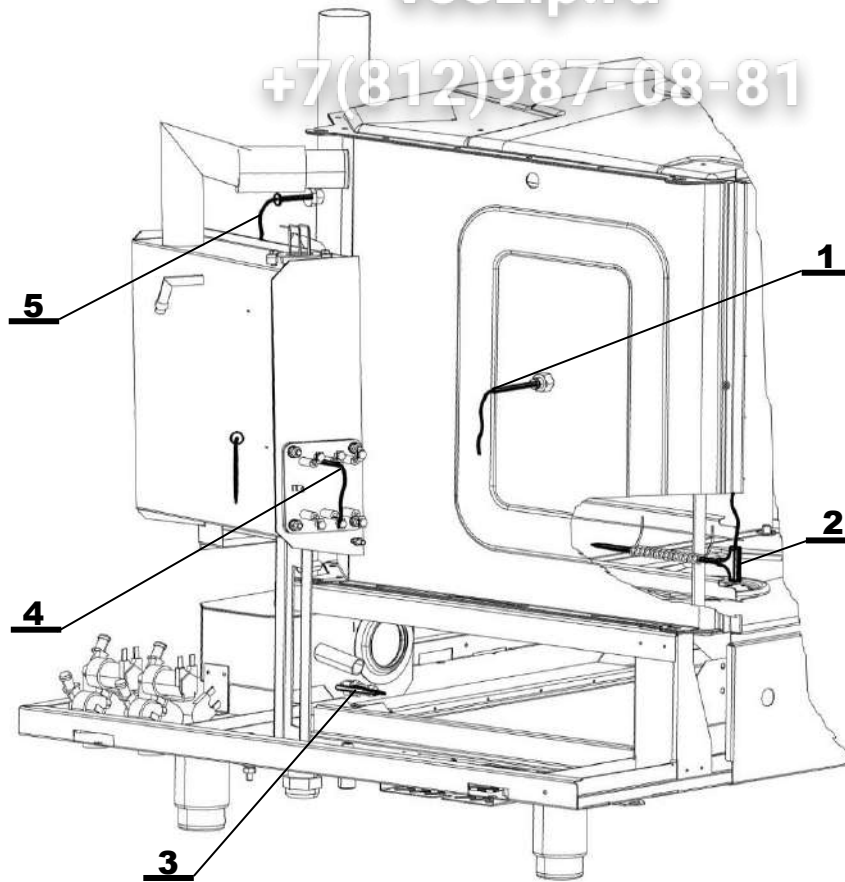

Note:

16

17

18

16	EA05-0072	CABLE UTP 0,5m	•	•		
17	EA05-0078	CABLE K-PLC 10	•	•		
18	EA15-0011	RJ 45 SPLITTER	•	•		

Position	Code	Name	For type of combi oven			
			B1011i	B1011b	O1011i	O1011b
1	EA14-0080	POWER SUPPLY BOARD VISION -R04.1			•	•
2	EA13-0008	TRANSFORMER TRONIC 17V			•	•
3	EA02-0203	SOLID STATE RELAY SOB965660			•	•
4	EA02-0203	SOLID STATE RELAY SOB965660			•	•
5	EA02-0002	REVERSIBLE CONTACTOR			•	•
6	EA02-0004	CONTACTOR (LC1D25P7)			•	•
7	EA03-0018	CIRCUIT BREAKER PEP-10J 3P D 6A			•	•
8	EA13-0058	SUPPRESSION COMPONENT FC611 13b			•	•
9	ZA21-0007	FAN SUNNON			•	•
10	EA13-0011	TOROIDAL TRANSFORMER 230V/11,5V			•	•
11	EA04-0011	THERMAL FUSE BOILER 140 °C			•	•
12	EA04-0012	THERM. FUSE FOR SPACE 360°C			•	•
13	EA01-0015	DOOR SWITCH 623, 611, 1011			•	•

Note:

14	EA05-0078	CABLE K-PLC 10			•	•
----	-----------	----------------	--	--	---	---

Position	Code	Name	For type of combi oven			
			B1011i	B1011b	O1011i	O1011b
1	EA10-0103	COOKING CHAMBER AND STEAM TEMP. SENSOR	•	•	•	•
2	EA10-0118	CORE PROBE (meat probe) - Blue - 4 point 623, 611, 1011	•	•		
2a	EA10-0116	CORE PROBE (meat probe) - Orange - 1 point 623, 611, 1011			•	•
3	EA10-0104	DRAIN and BOILER TEMP. SENSOR 623, 611, 1011, 1221	•	•	•	•
4	EA10-0104	DRAIN and BOILER TEMP. SENSOR 623, 611, 1011, 1221		•		•
5	EA10-0103	COOKING CHAMBER AND STEAM TEMP. SENSOR		•		•