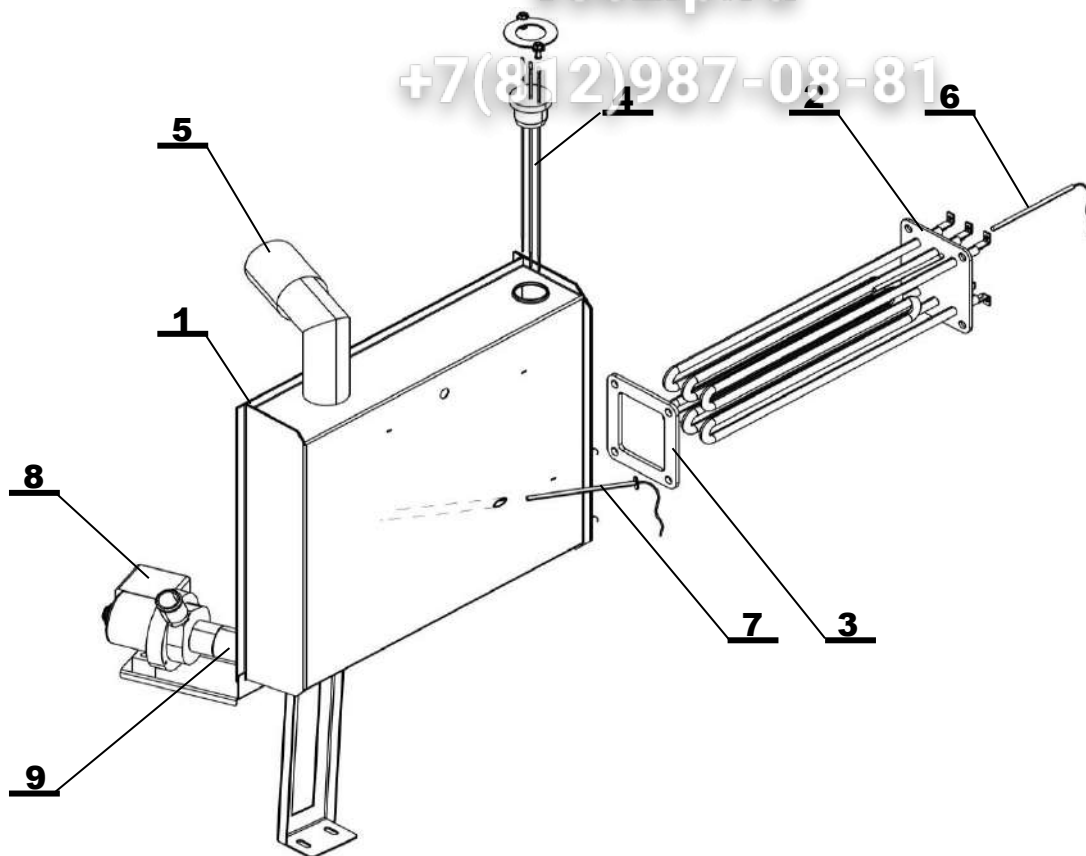

Зип Общепит

vsezip.ru

+7(812)987-08-81

Position	Code	Name	For type of combi oven			
			B1011i	B1011b	O1011i	O1011b
1	AC24-0700	BOILER 10 VISION		•		•
2	EX24-0008	BOILER HEATING ELEMENT 12 kW VISION		•		•
3	AX24-0002	BOILER HEATING ELEMENT SEAL		•		•
4	AC24-0602	WATER LEVEL SENSOR VISION		•		•
5	ZA10-0500	SILICON TUBE CONNECTION		•		•
6	EA10-0104	DRAIN and BOILER TEMP. SENSOR 623, 611, 1011, 1221		•		•
7	EA04-0011	THERMAL FUSE BOILER 140 °C		•		•
8	EA12-0001	PUMP		•		•
9	AA00-0030	HOSE 70 mm BLACK		•		•

Note: