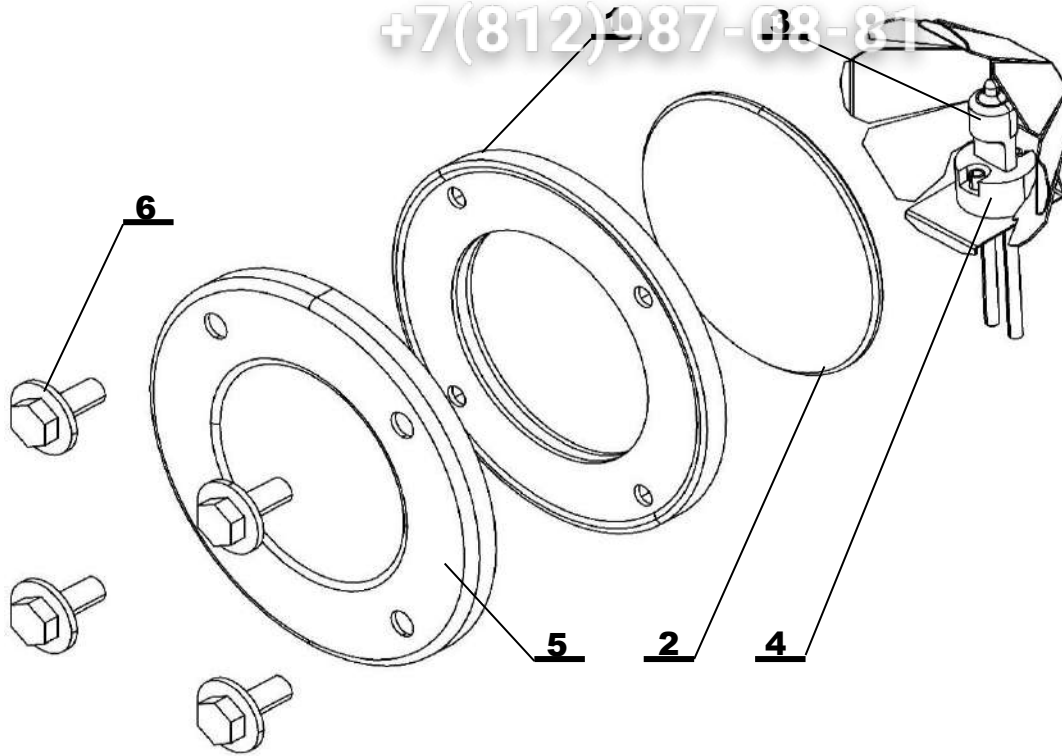

Зип LIGHT **Общепит**

vsezip.ru

+7(812)987-08-81

Position	Code	Name	For type of combi oven			
			B1011i	B1011b	O1011i	O1011b
1	AX07-0006	LIGHT SEAL VISION - VITON 80	•	•	•	•
2	AX07-0004	GLASS PLATE	•	•	•	•
3	EA13-0100	HALOGEN LAMP	•	•	•	•
4	AC07-0200	REFLECTOR WITH LAMP HOLDER	•	•	•	•
5	AP07-0004	LAMP COVER	•	•	•	•
6	ZC15-0616	SCREW M6x16	•	•	•	•

Note: