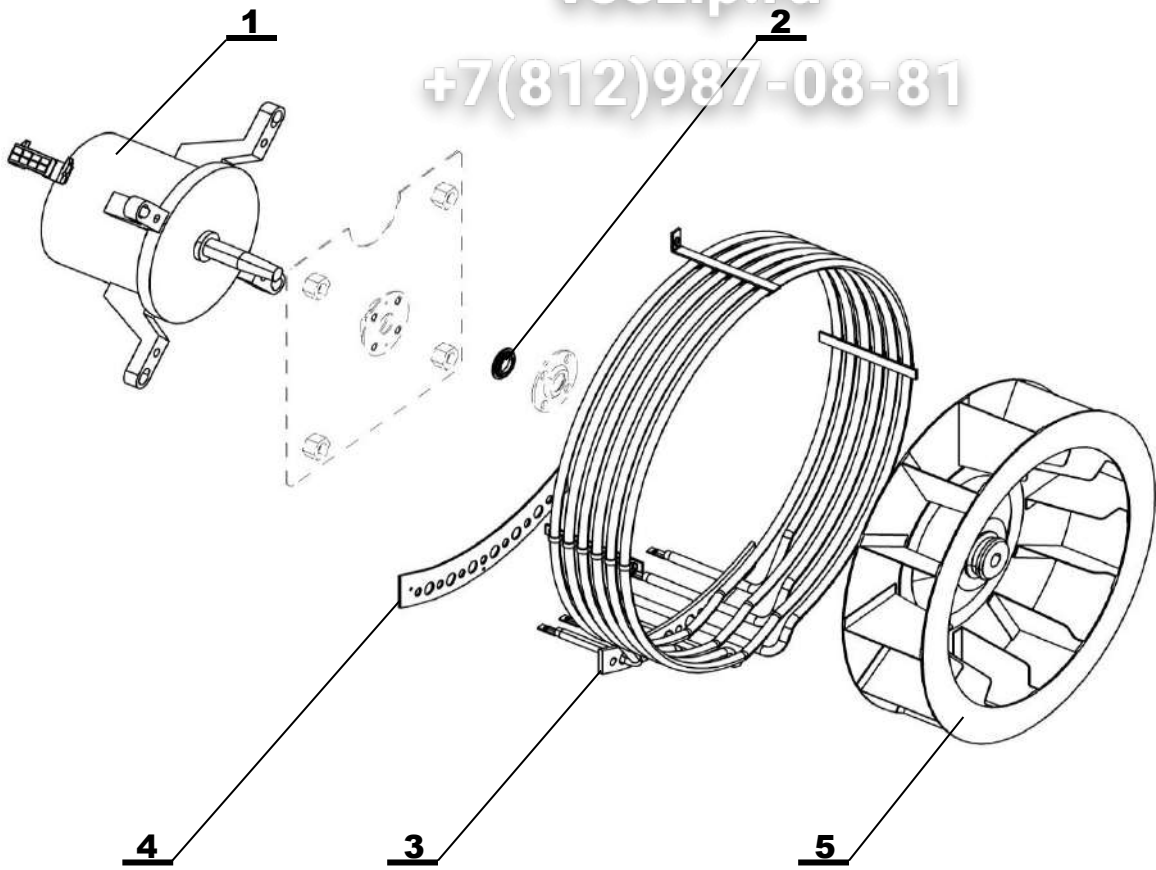

3ип Общепит
MOTOR VENTILATOR L9 EB30

vsezip.ru

+7(812)987-08-81

Position	Code	Name	For type of combi oven			
			B1011i	B1011b	O1011i	O1011b
1	EA11-0014	MOTOR HANNING L9 EB30	•	•	•	•
2	AX00-0006	MOTOR SEAL	•	•	•	•
3	AX00-0007	HEATING ELEMENT 1011,2011,1221 16kW	•	•	•	•
4	AX00-0008	SEAL	•	•	•	•
5	AX09-0001	VENTILATOR FAN $\varnothing$ 320mm	•	•	•	•

Note: