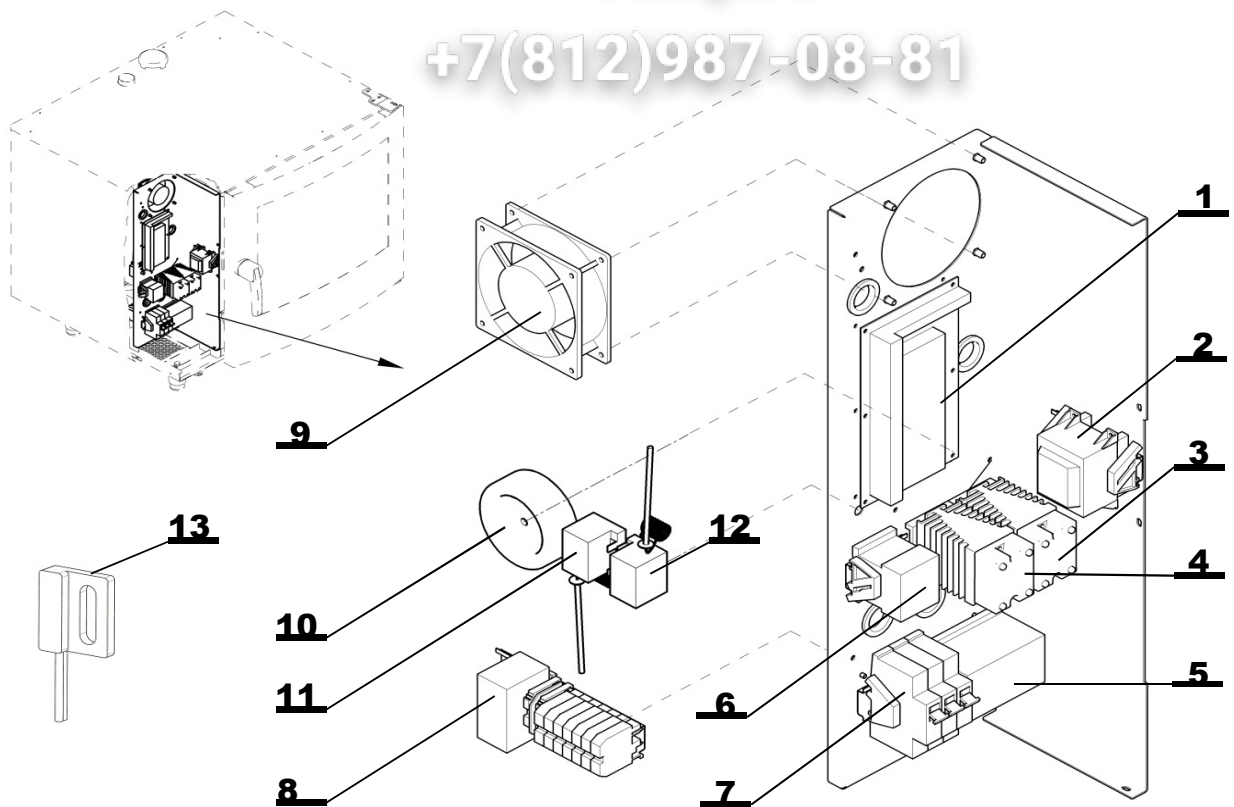

Зип Общежит
POWER PANEL ORANGE

vsezip.ru

+7(812)987-08-81

Position	Code	Name	For type of combi steamer			
			B611i	B611b	O611i	O611b
1	EA14-0080	POWER SUPPLY BOARD VISION -R04.1			•	•
2	EA13-0008	TRANSFORMER TRONIC 17V			•	•
3	EA02-0203	SOLID STATE RELAY SOB965660			•	•
4	EA02-0203	SOLID STATE RELAY SOB965660			•	•
5	EA02-0002	REVERSIBLE CONTACTOR			•	•
6	EA02-0004	CONTACTOR (LC1D25P7)			•	•
7	EA03-0018	CIRCUIT BREAKER PEP-10J 3P D 6A			•	•
8	EA13-0058	SUPPRESSION COMPONENT FC611 13b			•	•
9	ZA21-0007	FAN SUNNON			•	•
10	EA13-0011	TOROIDAL TRANSFORMER 230V/11,5V			•	•
11	EA04-0011	THERMAL FUSE BOILER 140 °C			•	•
12	EA04-0012	THERM. FUSE FOR SPACE 360°C			•	•
13	EA01-0015	DOOR SWITCH 623, 611, 1011			•	•

Note: