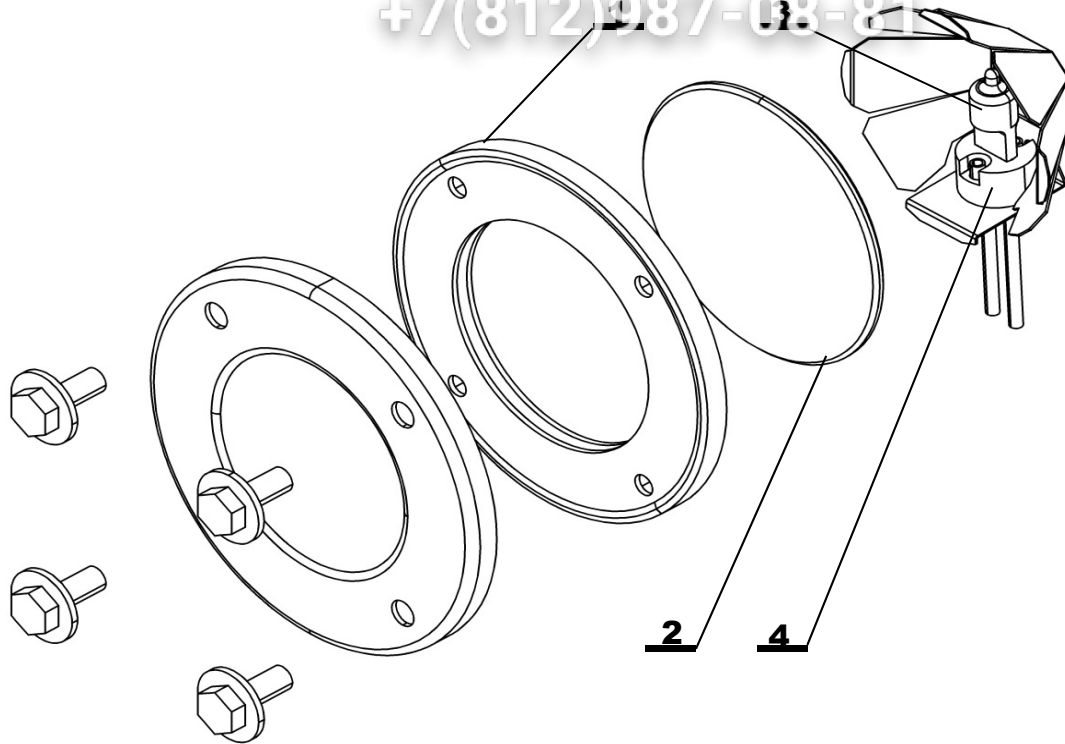

Зип-Общепит

vsezip.ru

+7(812)987-08-81

Position	Code	Name	For type of combi steamer			
			B611i	B611b	O611i	O611b
1	AX07-0005	LIGHT SEAL VISION	•	•	•	•
2	AX07-0004	GLASS PLATE	•	•	•	•
3	EA13-0100	HALOGEN LAMP	•	•	•	•
4	EA13-0101	HALOGEN LAMP BASE	•	•	•	•

Note: