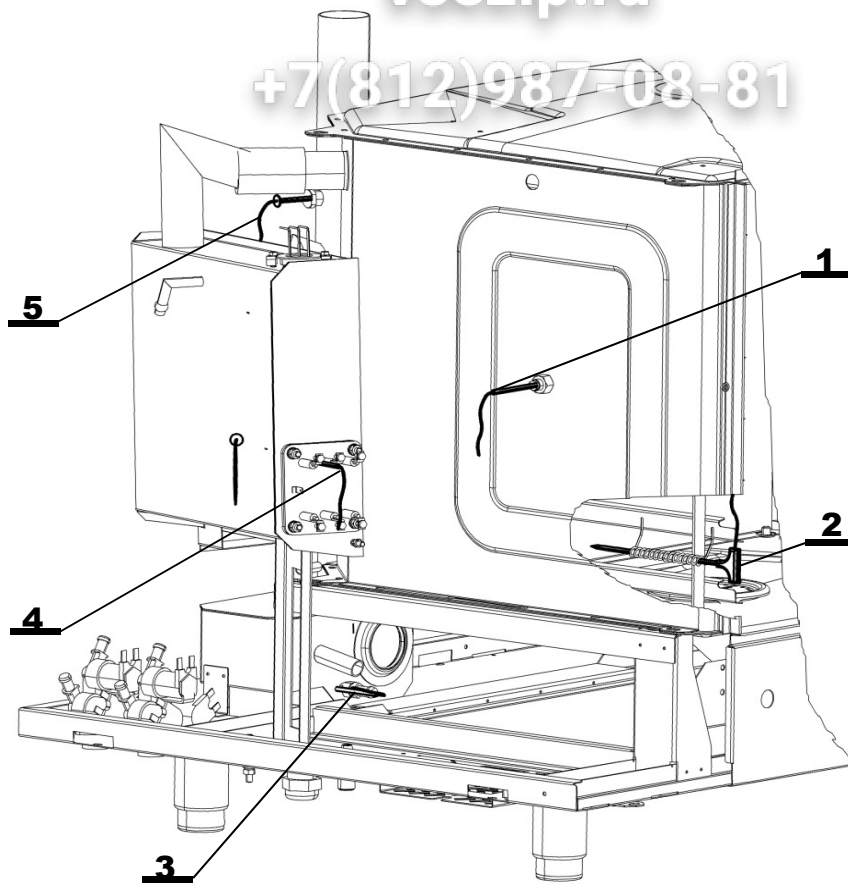

3ип Общеит

TEMPERATURE SENSORS

vsezip.ru

+7(812)987-08-81

Position	Code	Name	For type of combi steamer			
			B611i	B611b	O611i	O611b
1	EA10-0103	COOKING CHAMBER AND STEAM TEMP. SENSOR	•	•	•	•
2	EA10-0113	CORE PROBE (meat probe) - Blue - 4 point 623, 611, 1011	•	•		
2a	EA10-0111	CORE PROBE (meat probe) - Orange - 1 point 623, 611, 1011			•	•
3	EA10-0104	DRAIN and BOILER TEMP. SENSOR 623, 611, 1011, 1221	•	•	•	•
4	EA10-0104	DRAIN and BOILER TEMP. SENSOR 623, 611, 1011, 1221		•		•
5	EA10-0103	COOKING CHAMBER AND STEAM TEMP. SENSOR		•		•

Note: