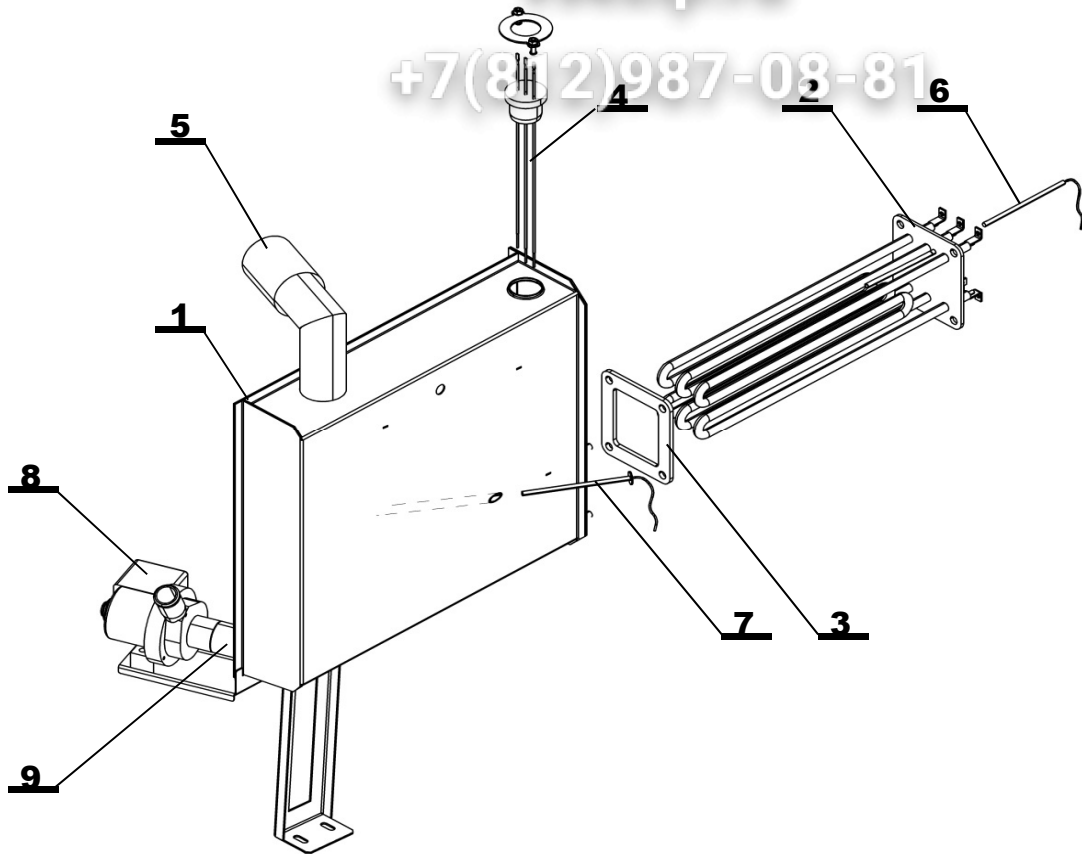

Зип-Общепит

BOILER 6 VISION

vsezip.ru

+7(812)987-08-81

Position	Code	Name	For type of combi steamer			
			B611i	B611b	O611i	O611b
1	AC24-0600	BOILER 6 VISION		•		•
2	AX24-0006	BOILER HEATING ELEMENT 9 kW VISION		•		•
3	AX24-0002	BOILER HEATING ELEMENT SEAL		•		•
4	AC24-0602	WATER LEVEL SENSOR VISION		•		•
5	ZA10-0500	SILICON TUBE CONNECTION		•		•
6	EA10-0104	DRAIN and BOILER TEMP. SENSOR 623, 611, 1011, 1221		•		•
7	EA04-0011	THERMAL FUSE BOILER 140 °C		•		•
8	EA12-0001	PUMP		•		•
9	AA00-0030	HOSE 70 mm BLACK		•		•

Note: