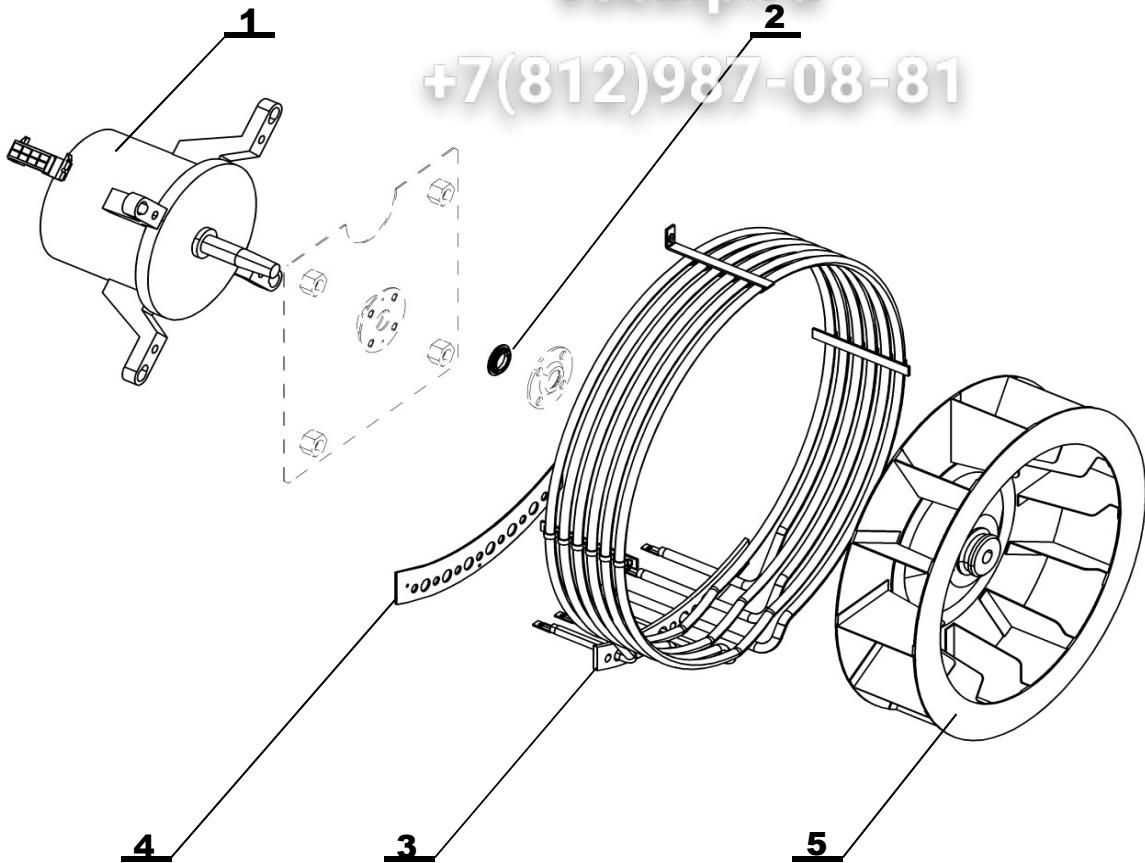

Position	Code	Name	For type of combi steamer			
			B611i	B611b	O611i	O611b
1	EA11-0014	MOTOR HANNING L9 EB30	•	•	•	•
2	AX00-0006	MOTOR SEAL	•	•	•	•
3	AX00-0005	HEATING ELEMENT 611 9kW	•	•	•	•
4	AX00-0008	SEAL	•	•	•	•
5	AX09-0001	VENTILATOR FAN ø 320mm	•	•	•	•

Note: