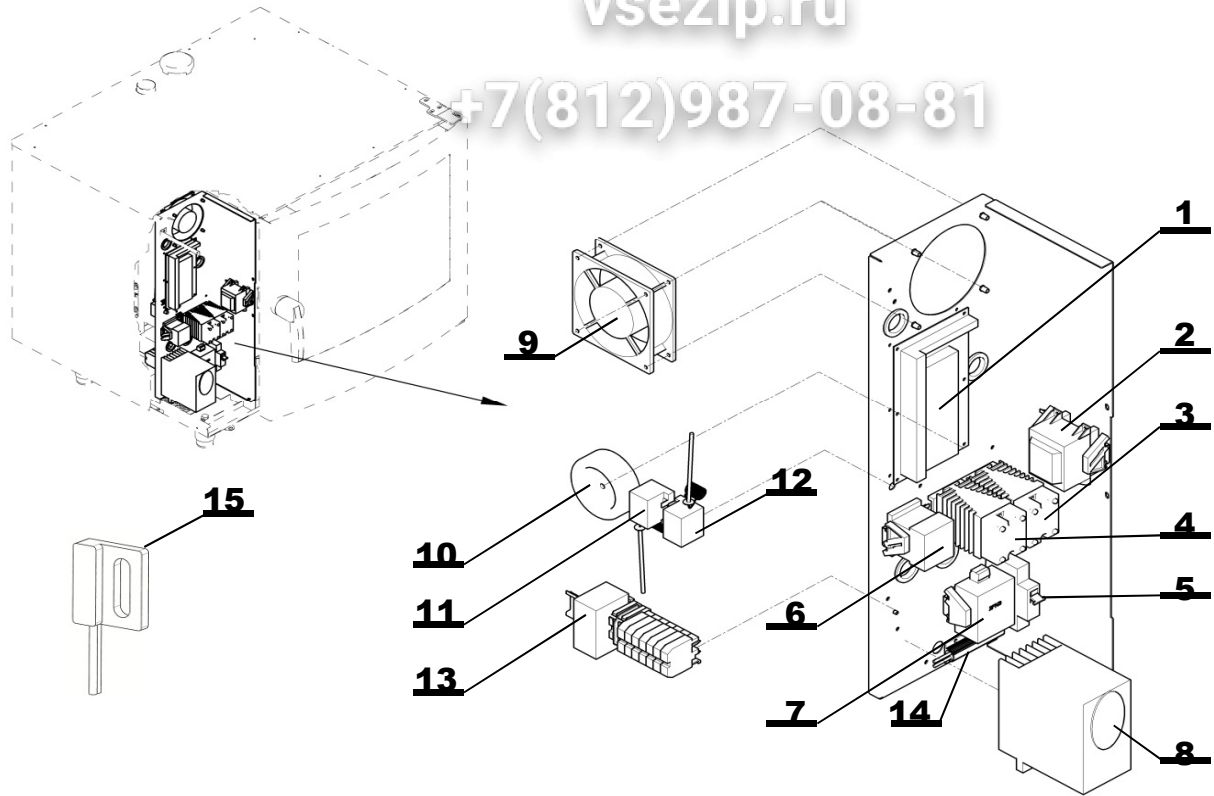

3 тип Общепит

CONTROL PANEL

vsezip.ru

+7(812)987-08-81

Position	Code	Name	For type of combi steamer			
			B611i	B611b	O611i	O611b
1	AC21-1205/CH1	WHOLE LEFT CORNER WITH ELECTRONIC 611-BLUE	•	•		
1	AC21-1206/CH1	WHOLE LEFT CORNER WITH ELECTRONIC 611-ORANGE			•	•
2	XC10-2000	ELECTRONIC BOARD SET VISION-BLUE Freescale 2011	•	•		
2	XC10-2100	ELECTRONIC BOARD SET VISION-ORANGE Freescale 2011			•	•
3	EA05-0052	USB CABLE	•	•	•	•
4	SP21-0001	USB COVER	•	•	•	•
5	AP10-0021	COVER OF ELECTRONICS	•	•	•	•
6	EA13-0151	AUXILIARY LOUD-SPEAKER	•	•	•	•

Note:

1	AC21-1205/S/CH1	LEFT CORNER PLATE 6 - BLUE WITH USB CONNECTOR	•	•		
1	AC21-1206/S/CH1	LEFT CORNER PLATE 6 - ORANGE WITH USB CONNECTOR			•	•

Position	Code	Name	For type of combi steamer			
			B611i	B611b	O611i	O611b
1	EA14-0080	POWER SUPPLY BOARD VISION -R04.1	•	•		
2	EA13-0008	TRANSFORMER TRONIC 17V	•	•		
3	EA02-0203	SOLID STATE RELAY SOB965660		•		
4	EA02-0203	SOLID STATE RELAY SOB965660	•	•		
5	EA03-0016	CIRCUIT BREAKER	•	•		
6	EA02-0004	CONTACTOR (LC1D25P7)	•	•		
7	EA13-0109	SUPPRESSOR	•	•		
8	EA13-0400	FREQUENCY CONVERTER	•	•		
9	ZA21-0007	FAN SUNNON	•	•		
10	EA13-0011	TOROIDAL TRANSFORMER 230V/11,5V	•	•		
11	EA04-0011	THERMAL FUSE BOILER 140 °C		•		
12	EA04-0012	THERM. FUSE FOR SPACE 360°C	•	•		
13	EA13-0057	SUPPRESSION COMPONENT FC611	•	•		
14	EA16-0041	RESISTOR VW3TR342150RJ	•	•		
15	EA01-0015	DOOR SWITCH 623, 611, 1011	•	•		