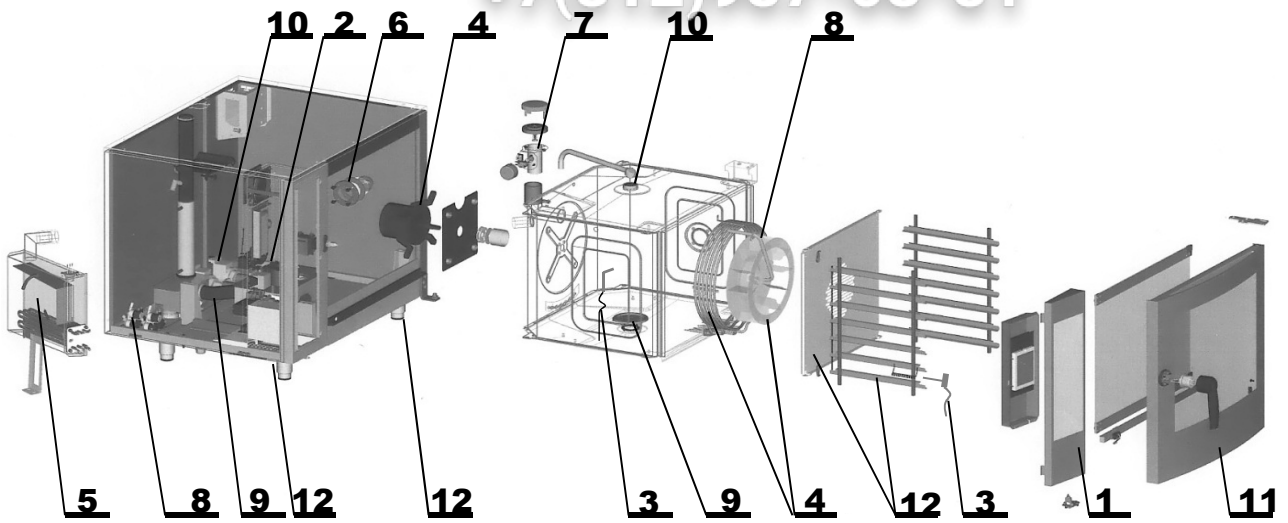

Spare parts catalogue

RETIGO Vision
Combi steamer 611
electric

Зип Общепит

vsezip.ru

+7(812)987-08-81

CONTENT

		Page
1	Control panel	4
2	Power panel	5 - 6
3	Temperature sensors	7
4	Motor, ventilator, heating	8
5	Boiler	9
6	Light	10
7	Flap valve	11
8	Water distribution system	12 - 13
9	Drainage system	14 - 15
10	Automatic cleaning system	16
11	Door	17
12	Accessories	18

3 тип Общепит

CONTROL PANEL

vsezip.ru

+7(812)987-08-81

Position	Code	Name	For type of combi steamer			
			B611i	B611b	O611i	O611b
1	AC21-1205/CH1	WHOLE LEFT CORNER WITH ELECTRONIC 611-BLUE	•	•		
1	AC21-1206/CH1	WHOLE LEFT CORNER WITH ELECTRONIC 611-ORANGE			•	•
2	XC10-2000	ELECTRONIC BOARD SET VISION-BLUE Freescale 2011	•	•		
2	XC10-2100	ELECTRONIC BOARD SET VISION-ORANGE Freescale 2011			•	•
3	EA05-0052	USB CABLE	•	•	•	•
4	SP21-0001	USB COVER	•	•	•	•
5	AP10-0021	COVER OF ELECTRONICS	•	•	•	•
6	EA13-0151	AUXILIARY LOUD-SPEAKER	•	•	•	•