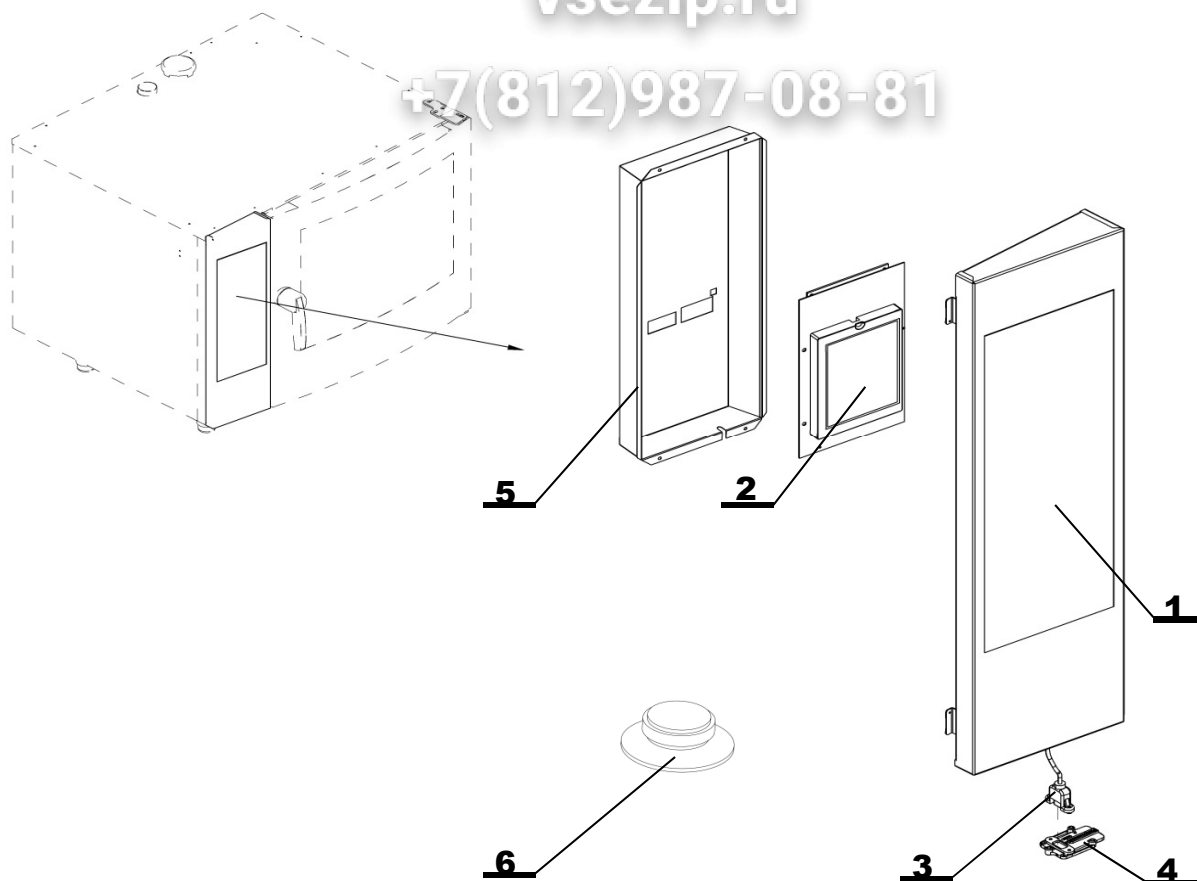

3 тип Общепит

CONTROL PANEL

vsezip.ru

+7(812)987-08-81

Position	Code	Name	For type of combi steamer			
			B611i	B611b	O611i	O611b
1	AC21-1205/CH1	WHOLE LEFT CORNER WITH ELECTRONIC 611-BLUE	•	•		
1	AC21-1206/CH1	WHOLE LEFT CORNER WITH ELECTRONIC 611-ORANGE			•	•
2	XC10-2000	ELECTRONIC BOARD SET VISION-BLUE Freescale 2011	•	•		
2	XC10-2100	ELECTRONIC BOARD SET VISION-ORANGE Freescale 2011			•	•
3	EA05-0052	USB CABLE	•	•	•	•
4	SP21-0001	USB COVER	•	•	•	•
5	AP10-0021	COVER OF ELECTRONICS	•	•	•	•
6	EA13-0151	AUXILIARY LOUD-SPEAKER	•	•	•	•

Note:

1	AC21-1205/S/CH1	LEFT CORNER PLATE 6 - BLUE WITH USB CONNECTOR	•	•		
1	AC21-1206/S/CH1	LEFT CORNER PLATE 6 - ORANGE WITH USB CONNECTOR			•	•