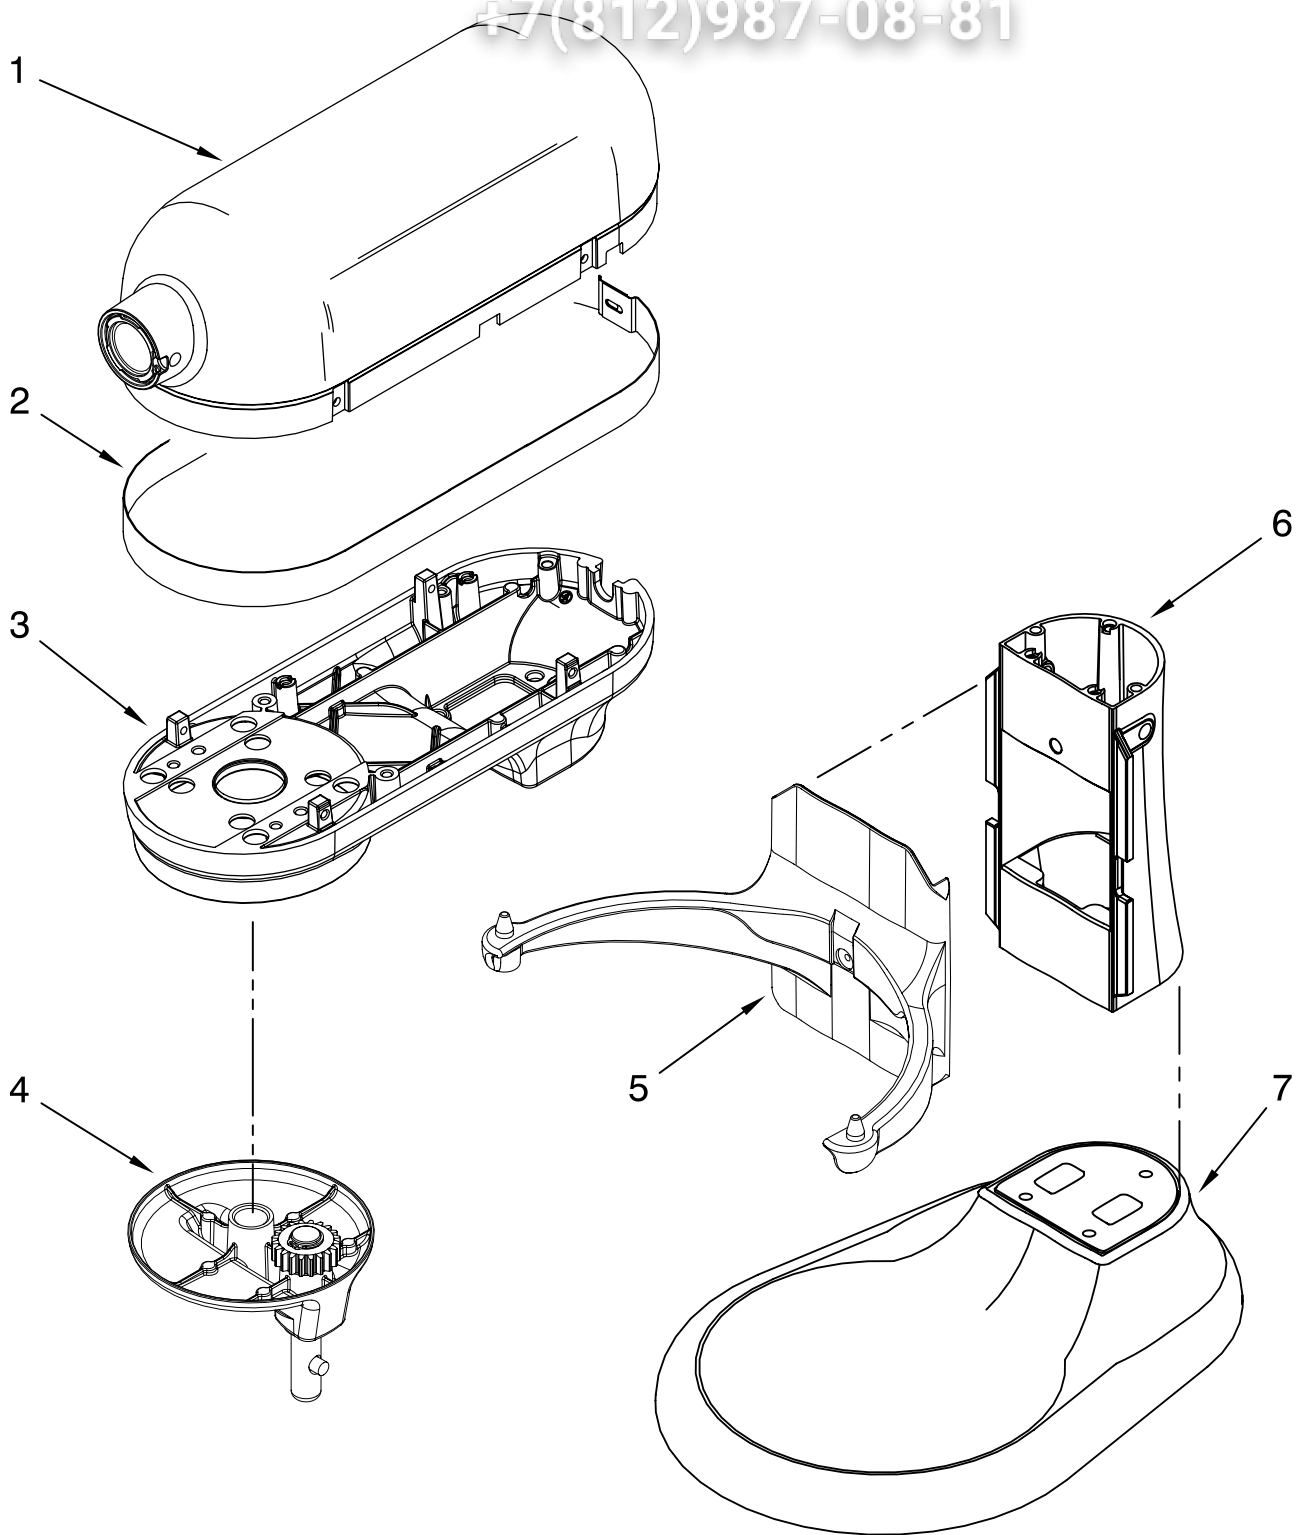

COLOR VARIATION PARTS

For Model: 5KSM7580XE_0

vsezip.ru

+7(812)987-08-81

FOR ORDERING INFORMATION REFER TO PARTS PRICE LIST