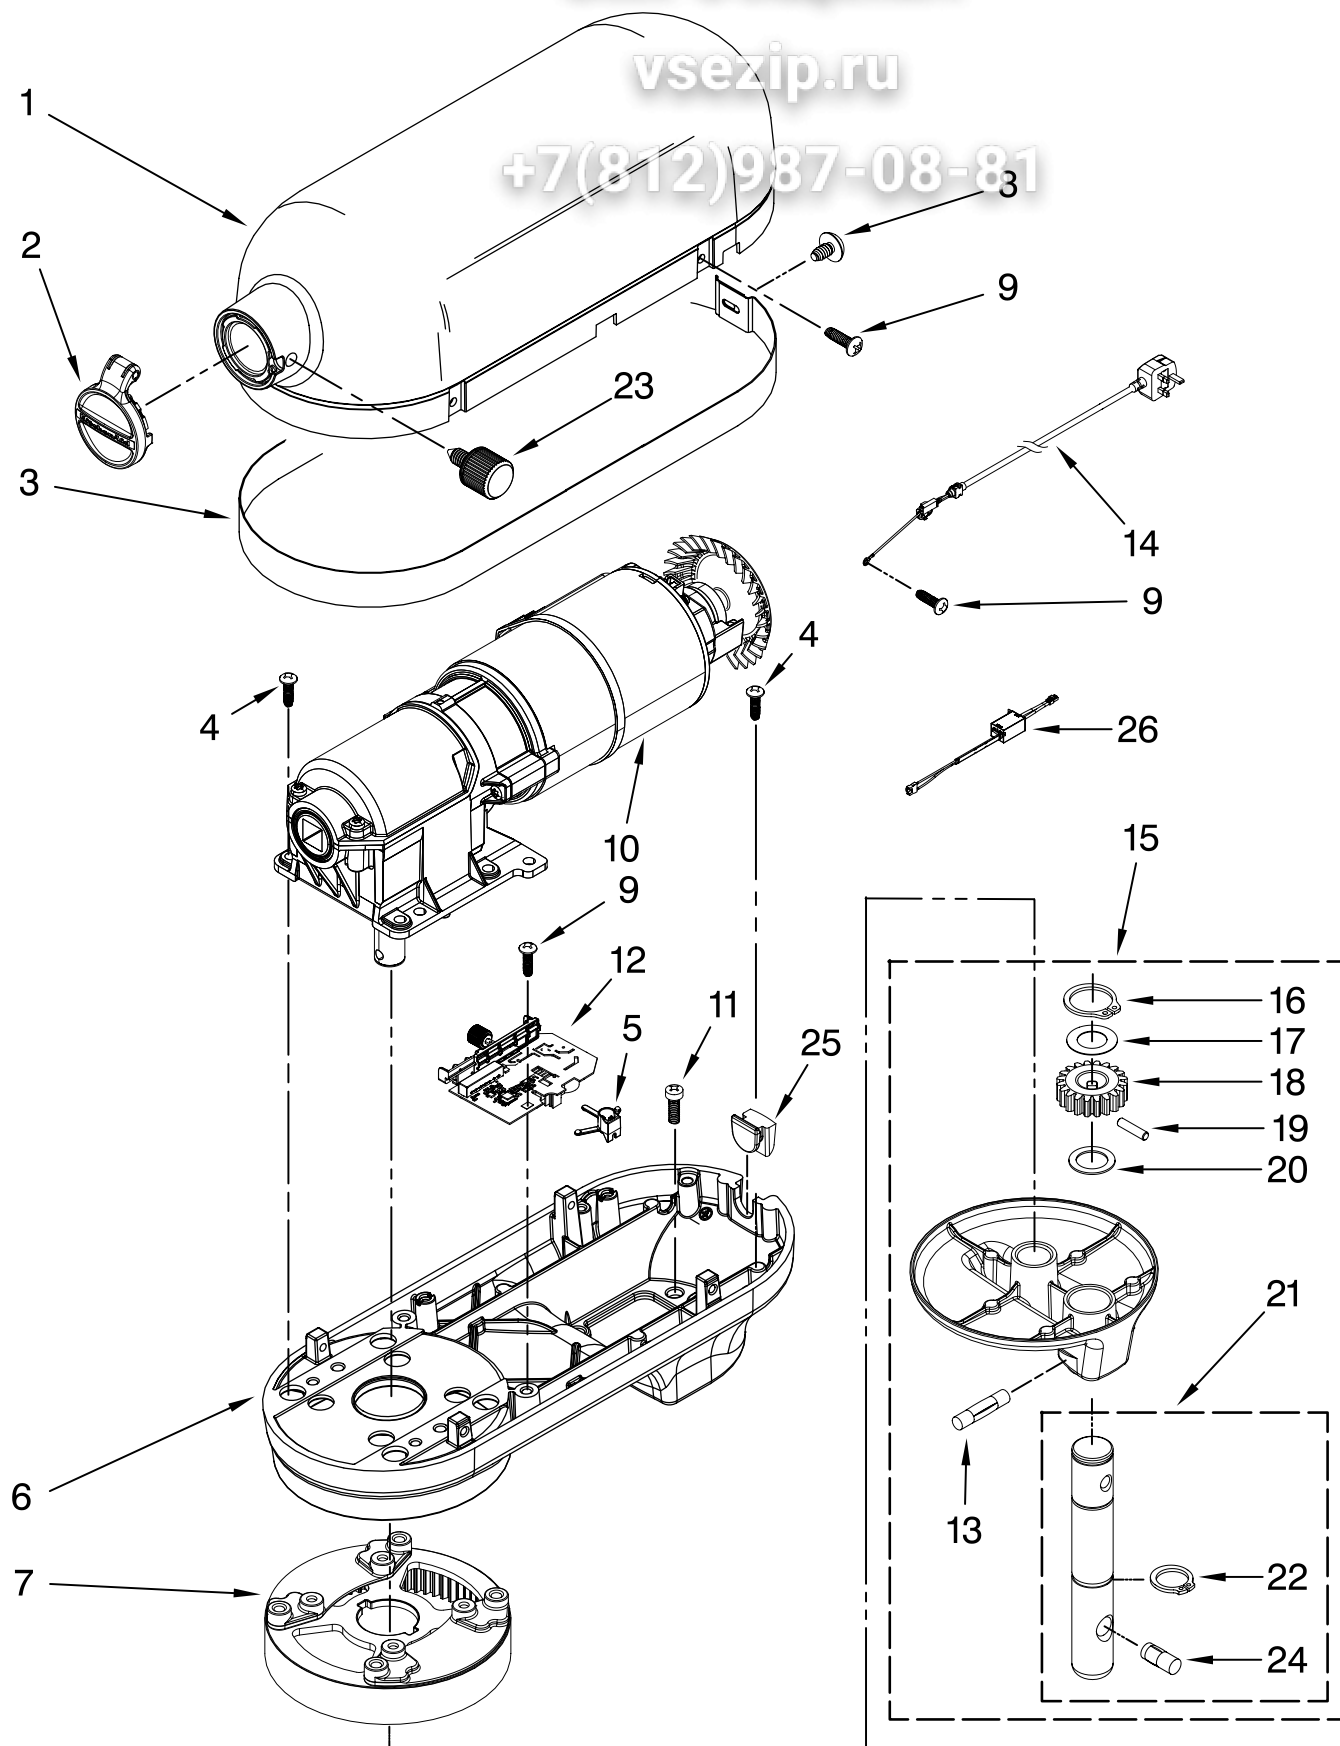

FOR ORDERING INFORMATION REFER TO PARTS PRICE LIST

CASE, GEARING AND PLANETARY UNIT

For Model 5 (KSM7530) E

FOR ORDERING INFORMATION REFER TO PARTS PRICE LIST

CASE, GEARING AND PLANETARY UNIT

For Model 5 (KSM7530) E

vsezip.ru

Illus. Part No. No. DESCRIPTION

1	**	Gearcase Motor Housing
2	W10394928	Cap, Attachment Hub, Hinged
3	**	Band, Trim
4	W10351843	Screw
5	W10305968	Holder, Control
6	**	Lower Gearcase
7	W10234493	Gear, Ring & Plate to Planetary
8	3400617	Screw
9	3400814	Screw
10	W10307642	Motor, 230 V Assy w/Transmission
11	3400200	Screw
12	W10388322	Control Assembly
13	W10234531	Pin, Groove
14		Cord, Power
	W10459114	White
	W10307850	Black
15	**	Planetary Assembly
16	9703438	Clip, Retaining
17	9706090	Washer
18	W10234643	Gear, Pinion
19	9707223	Pin, Retaining
20	8533910	Washer
21	W10419438	Shaft, Agitator
22	9703680	Clip, Retaining
23		Thumb Screw
	W10360791	Black
24	9704677	Pin, Groove
25	W10417201	Clip, Plug
26	W10447372	RFI Filter

No. No. DESCRIPTION

1		Literature Parts
	W10421400	Use & Care Guide
	W10463000	Repair Parts List
2	9709924	Shield, Pouring
3	W10354778	Bowl, 7 Qt.
4	240185	Pin, Bowl Locating
5	9703474	Latch, Bowl Spring
6	3400018	Screw
7	**	Bowl Support
8	**	Base and Foot Assembly
9	9708649	Foot, Rubber
10	9703307	Clip
11	9706787	Rod, Bowl Lift
12	9237	Spring
13	9703439	Washer
14	8533907	Nut
15	**	Column Assembly
16	W10376294	Beater, Flat
17	W10462785	Hook, Dough
18	9706885	Arm, Bowl Lift
19	W10352664	Whip, Wire
20	9703426	Cam, Adjusting
21	3400863	Screw
22	9706788	Handle, Bowl Lift
23	9703698	Cap, Handle
24	3400200	Screw
25	9706814	Screen, Vent