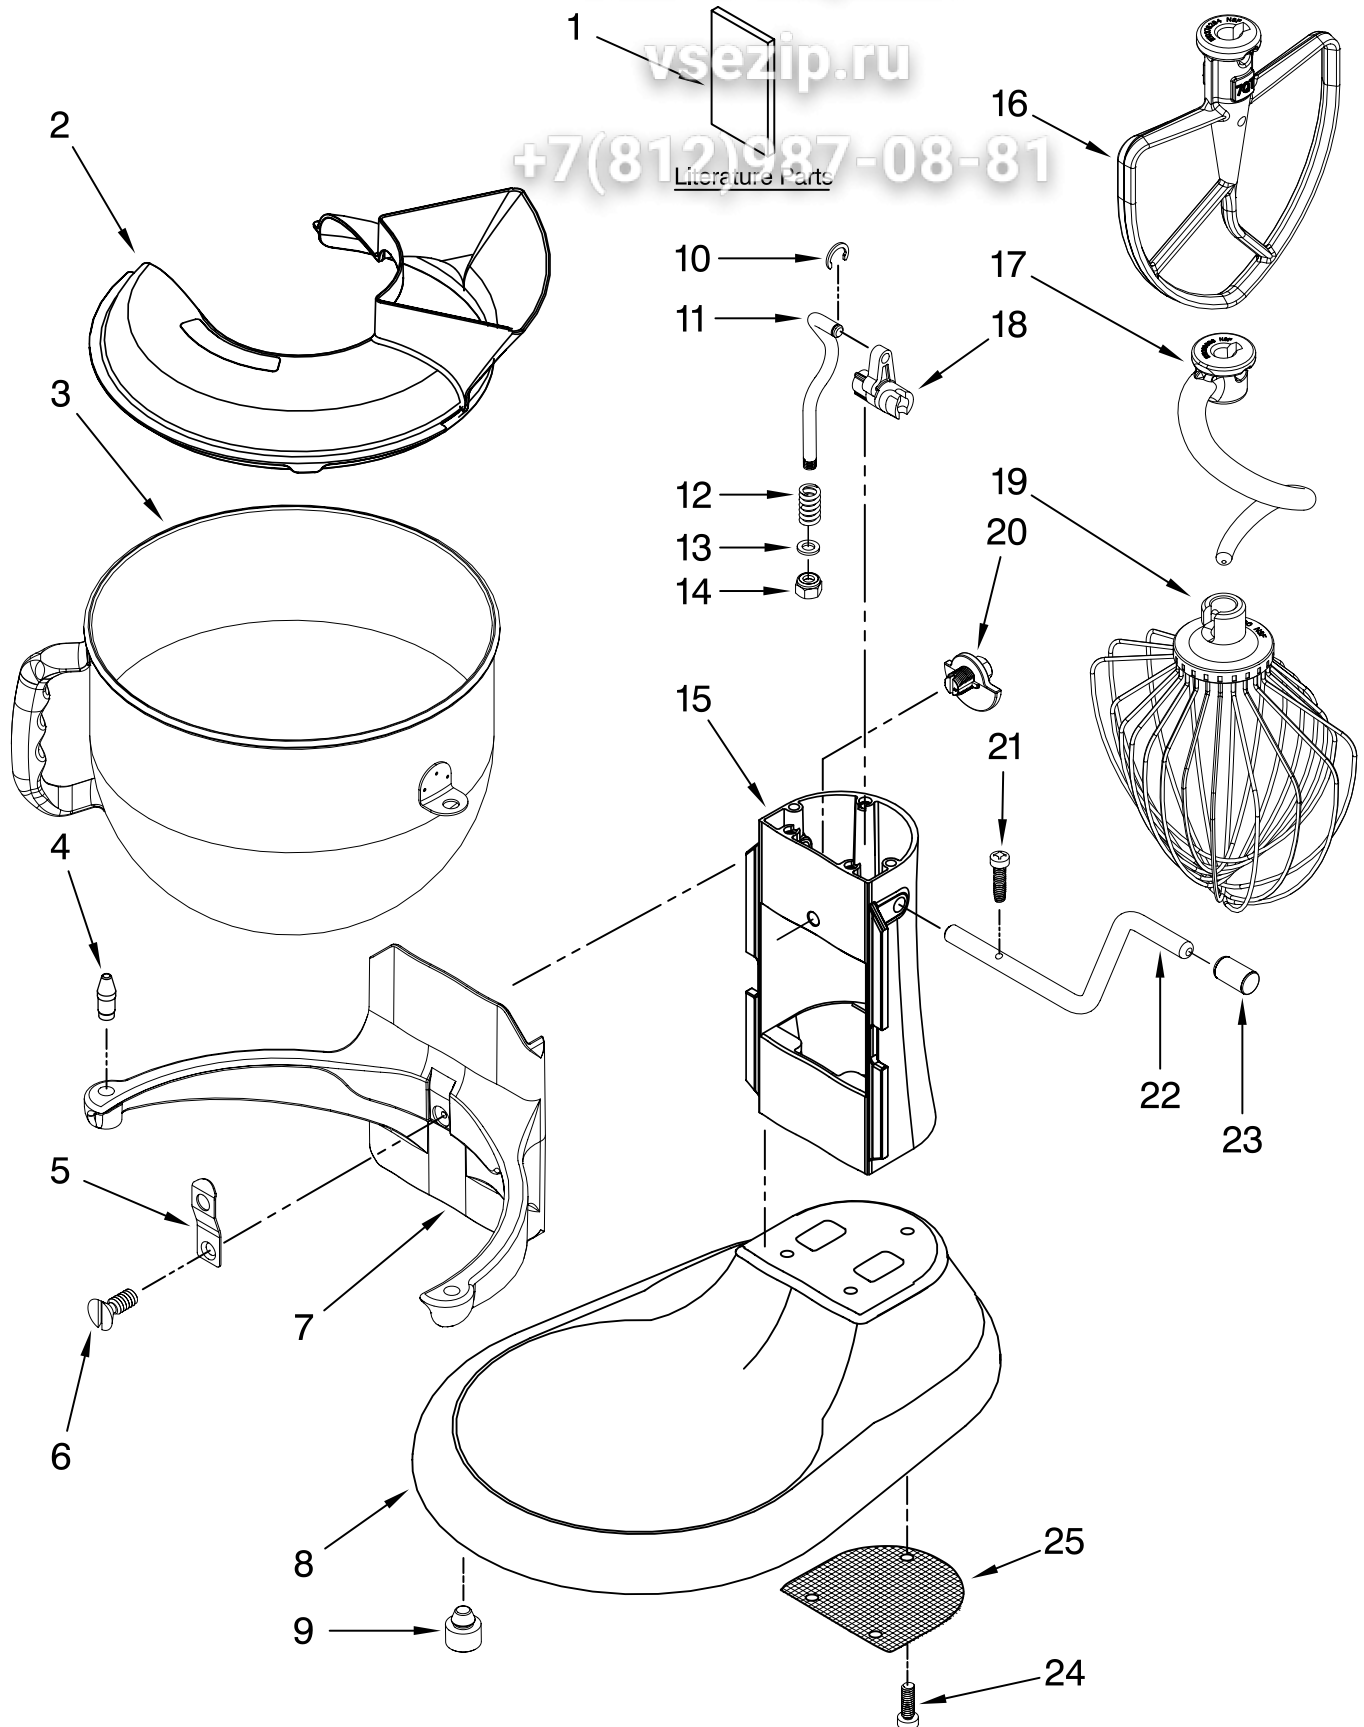

FOR ORDERING INFORMATION REFER TO PARTS PRICE LIST

CASE, GEARING AND PLANETARY UNIT

For Model 5 (KSM7530) E

FOR ORDERING INFORMATION REFER TO PARTS PRICE LIST

CASE, GEARING AND PLANETARY UNIT

For Model 5 (KSM7530) E

vsezip.ru

Illus. Part No. No. DESCRIPTION

1	**	Gearcase Motor Housing
2	W10394928	Cap, Attachment Hub, Hinged
3	**	Band, Trim
4	W10351843	Screw
5	W10305968	Holder, Control
6	**	Lower Gearcase
7	W10234493	Gear, Ring & Plate to Planetary
8	3400617	Screw
9	3400814	Screw
10	W10307642	Motor, 230 V Assy w/Transmission
11	3400200	Screw
12	W10388322	Control Assembly
13	W10234531	Pin, Groove
14		Cord, Power
	W10459114	White
	W10307850	Black
15	**	Planetary Assembly
16	9703438	Clip, Retaining
17	9706090	Washer
18	W10234643	Gear, Pinion
19	9707223	Pin, Retaining
20	8533910	Washer
21	W10419438	Shaft, Agitator
22	9703680	Clip, Retaining
23		Thumb Screw
	W10360791	Black
24	9704677	Pin, Groove
25	W10417201	Clip, Plug
26	W10447372	RFI Filter

**Refer To Page 3
Color Variation Parts

BASE AND PEDESTAL UNIT

For Model 5 (KSM733) F

FOR ORDERING INFORMATION REFER TO PARTS PRICE LIST

BASE AND PEDESTAL UNIT

For Model 5 (KSM7530) E

vsezip.ru

Illus. Part

No. No. DESCRIPTION

1		Literature Parts
	W10421400	Use & Care Guide
	W10463000	Repair Parts List
2	9709924	Shield, Pouring
3	W10354778	Bowl, 7 Qt.
4	240185	Pin, Bowl Locating
5	9703474	Latch, Bowl Spring
6	3400018	Screw
7	**	Bowl Support
8	**	Base and Foot Assembly
9	9708649	Foot, Rubber
10	9703307	Clip
11	9706787	Rod, Bowl Lift
12	9237	Spring
13	9703439	Washer
14	8533907	Nut
15	**	Column Assembly
16	W10376294	Beater, Flat
17	W10462785	Hook, Dough
18	9706885	Arm, Bowl Lift
19	W10352664	Whip, Wire
20	9703426	Cam, Adjusting
21	3400863	Screw
22	9706788	Handle, Bowl Lift
23	9703698	Cap, Handle
24	3400200	Screw
25	9706814	Screen, Vent