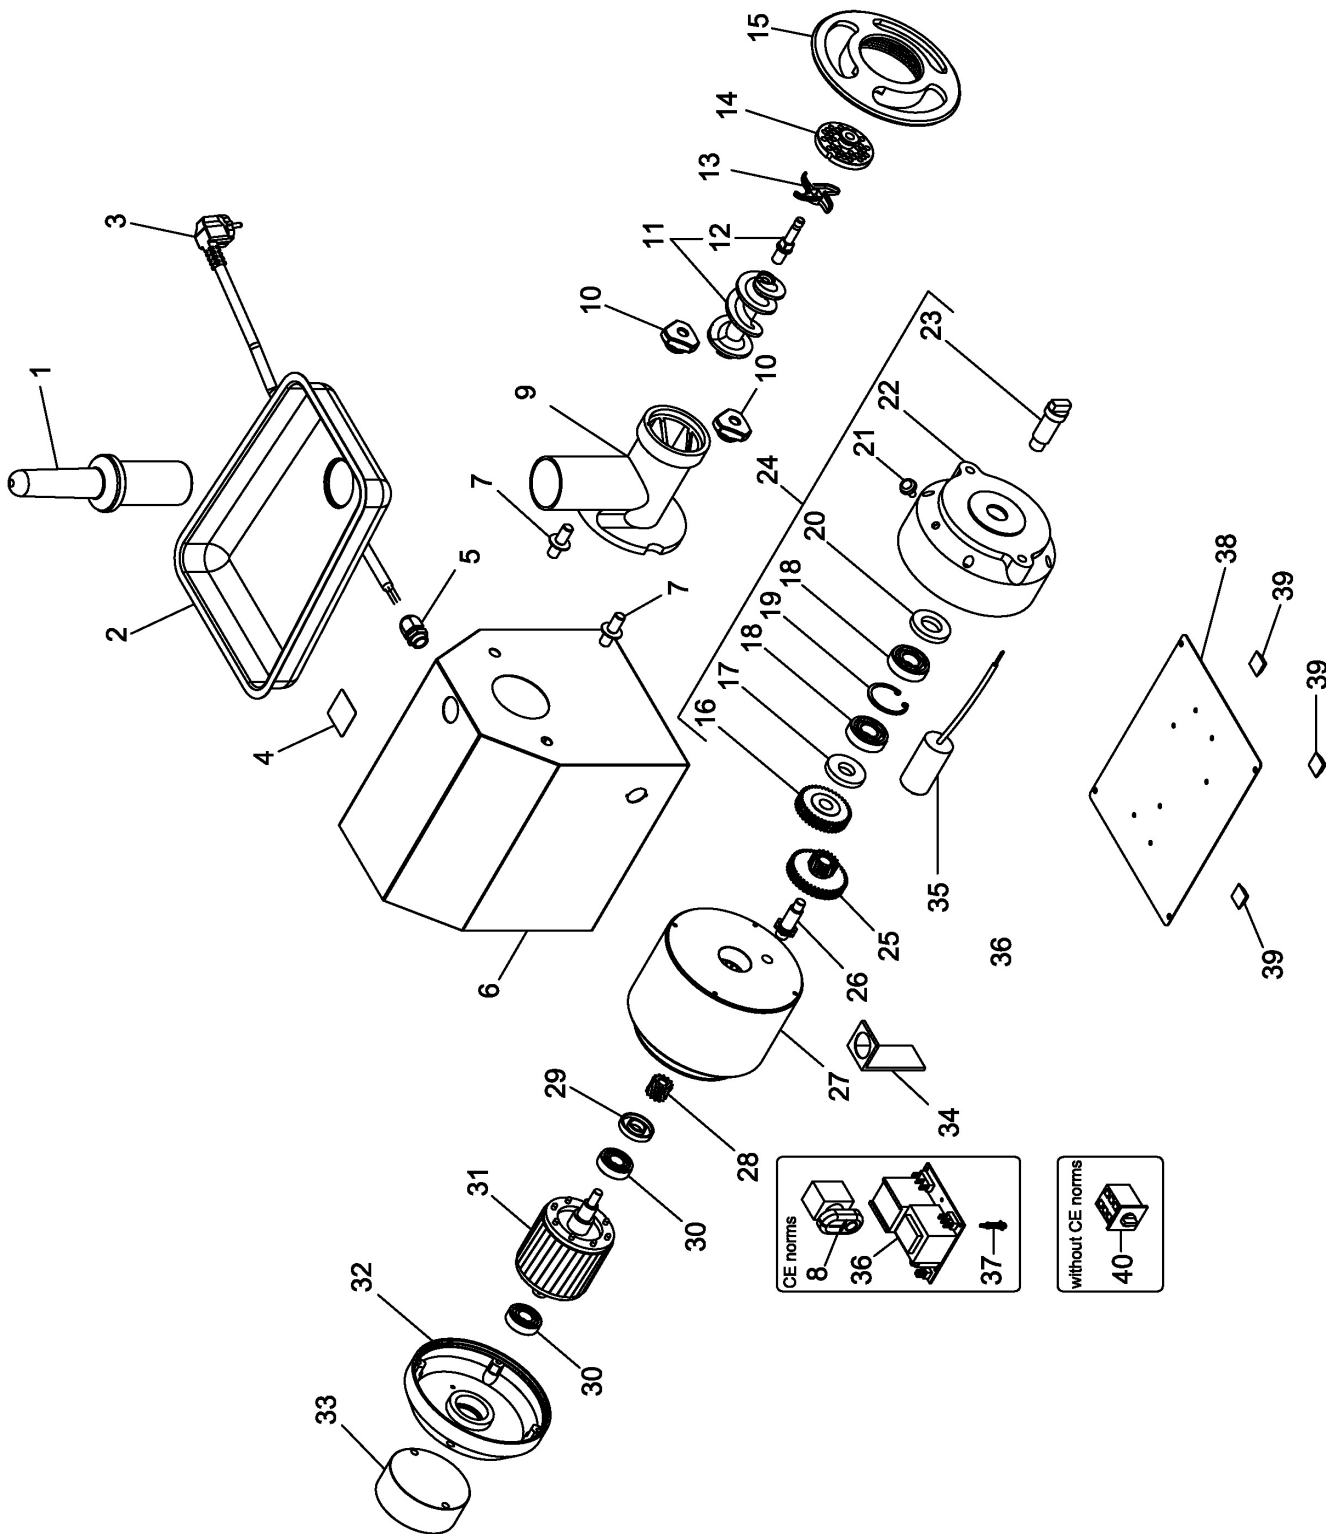

TR22CQ0

Зип Ощепит

vsezip.ru

+7(812)987-08-81

TR22CQ0

Зип-Общепит

Pos. Ref.	Codice Code	Caratteristiche Features	Description Description	
1	SL0134	●	Pestello	Pusher
2	SL0135		Tramoggia	Hopper
3	SL1841	3Ph+Gnd	Cavo elettrico	Electric cable
3	SL1671	1Ph+N+Gnd	Cavo elettrico	Electric cable
4	SL3104		Etichetta	Label
5	SL1668	PG11	Pressacavo	Cable clamp
6	SL3041		Carucassa	Housing
7	SL3102		Perno	Pivot
8	SL0891	● Start-stop	Pulsante	Push button
9	SL3986	Stainless-steel	Bocchettone	Sleeve
9	SL2523R0	Food stuff treated cast-iron (without CE norms)	Bocchettone	Sleeve
9	SL3987	Unger	Bocchettone	Sleeve
10	SL2924	●	Pomello	Knob
11	SA5500	● Stainless-steel	Elica	Screw shaft
11	SA5400	Food stuff treated cast-iron (without CE norms)	Elica	Screw shaft
11	SA5700	Unger	Elica	Screw shaft
12	SL0823		Perno	Pivot
12	SL0824	Unger	Perno	Pivot
13	///////	●	Coltello	Cutter
14	///////	●	Piastra	Plate
15	SL0197	Stainless-steel	Volantino	Handwheel
15	SL3328R0	Aluminium (without CE norms)	Volantino	Handwheel
16	SL0130		Ingranaggio	Gear
17	SL2593	∅20x∅47x8	Paraolio	Oil seal
18	SL3125	6204 2RS	Cuscinetto	Bearing
19	SL0082	∅47	Seeger	Seeger
20	SL2591	∅25x∅47x8	Paraolio	Oil seal
21	SL2709	●	Tappo	Tap
22	SL3112		Calotta	Calotte
23	SL2528		Albero	Shaft
24	SA1320	Assembly	Calotta	Calotte
25	SL0125		Ingranaggio	Gear
26	SL2589		Albero	Shaft
27	SA1016	400V/3Ph/50Hz	Statore	Stator
27	SA1017	230V/1Ph/50Hz	Statore	Stator
28	SL0128		Ingranaggio	Gear
29	SL0127	∅17x∅40x8	Paraolio	Oil seal
30	SL0131	6203 2RS	Cuscinetto	Bearing
31	SL2600	400V/3Ph/50Hz	Rotore	Rotor
31	SL2601	230V/1Ph/50Hz	Rotore	Rotor
32	SL0186		Calotta	Calotte
33	SL3082		Distanziale	Spacer
34	SL0176		Staffa	Bracket
35	SL0931	20µF	Condensatore	Condenser
36	SL0883	●	Scheda elettronica	Electronic card
37	SL3020		Distanziale	Spacer
38	SL3049		Fondo	Bottom
39	3178340		Piedino	Foot
40	SL0054		Interruttore	Switch

(*) : fuori produzione / out of production

● : ricambio consigliato / spare part suggested