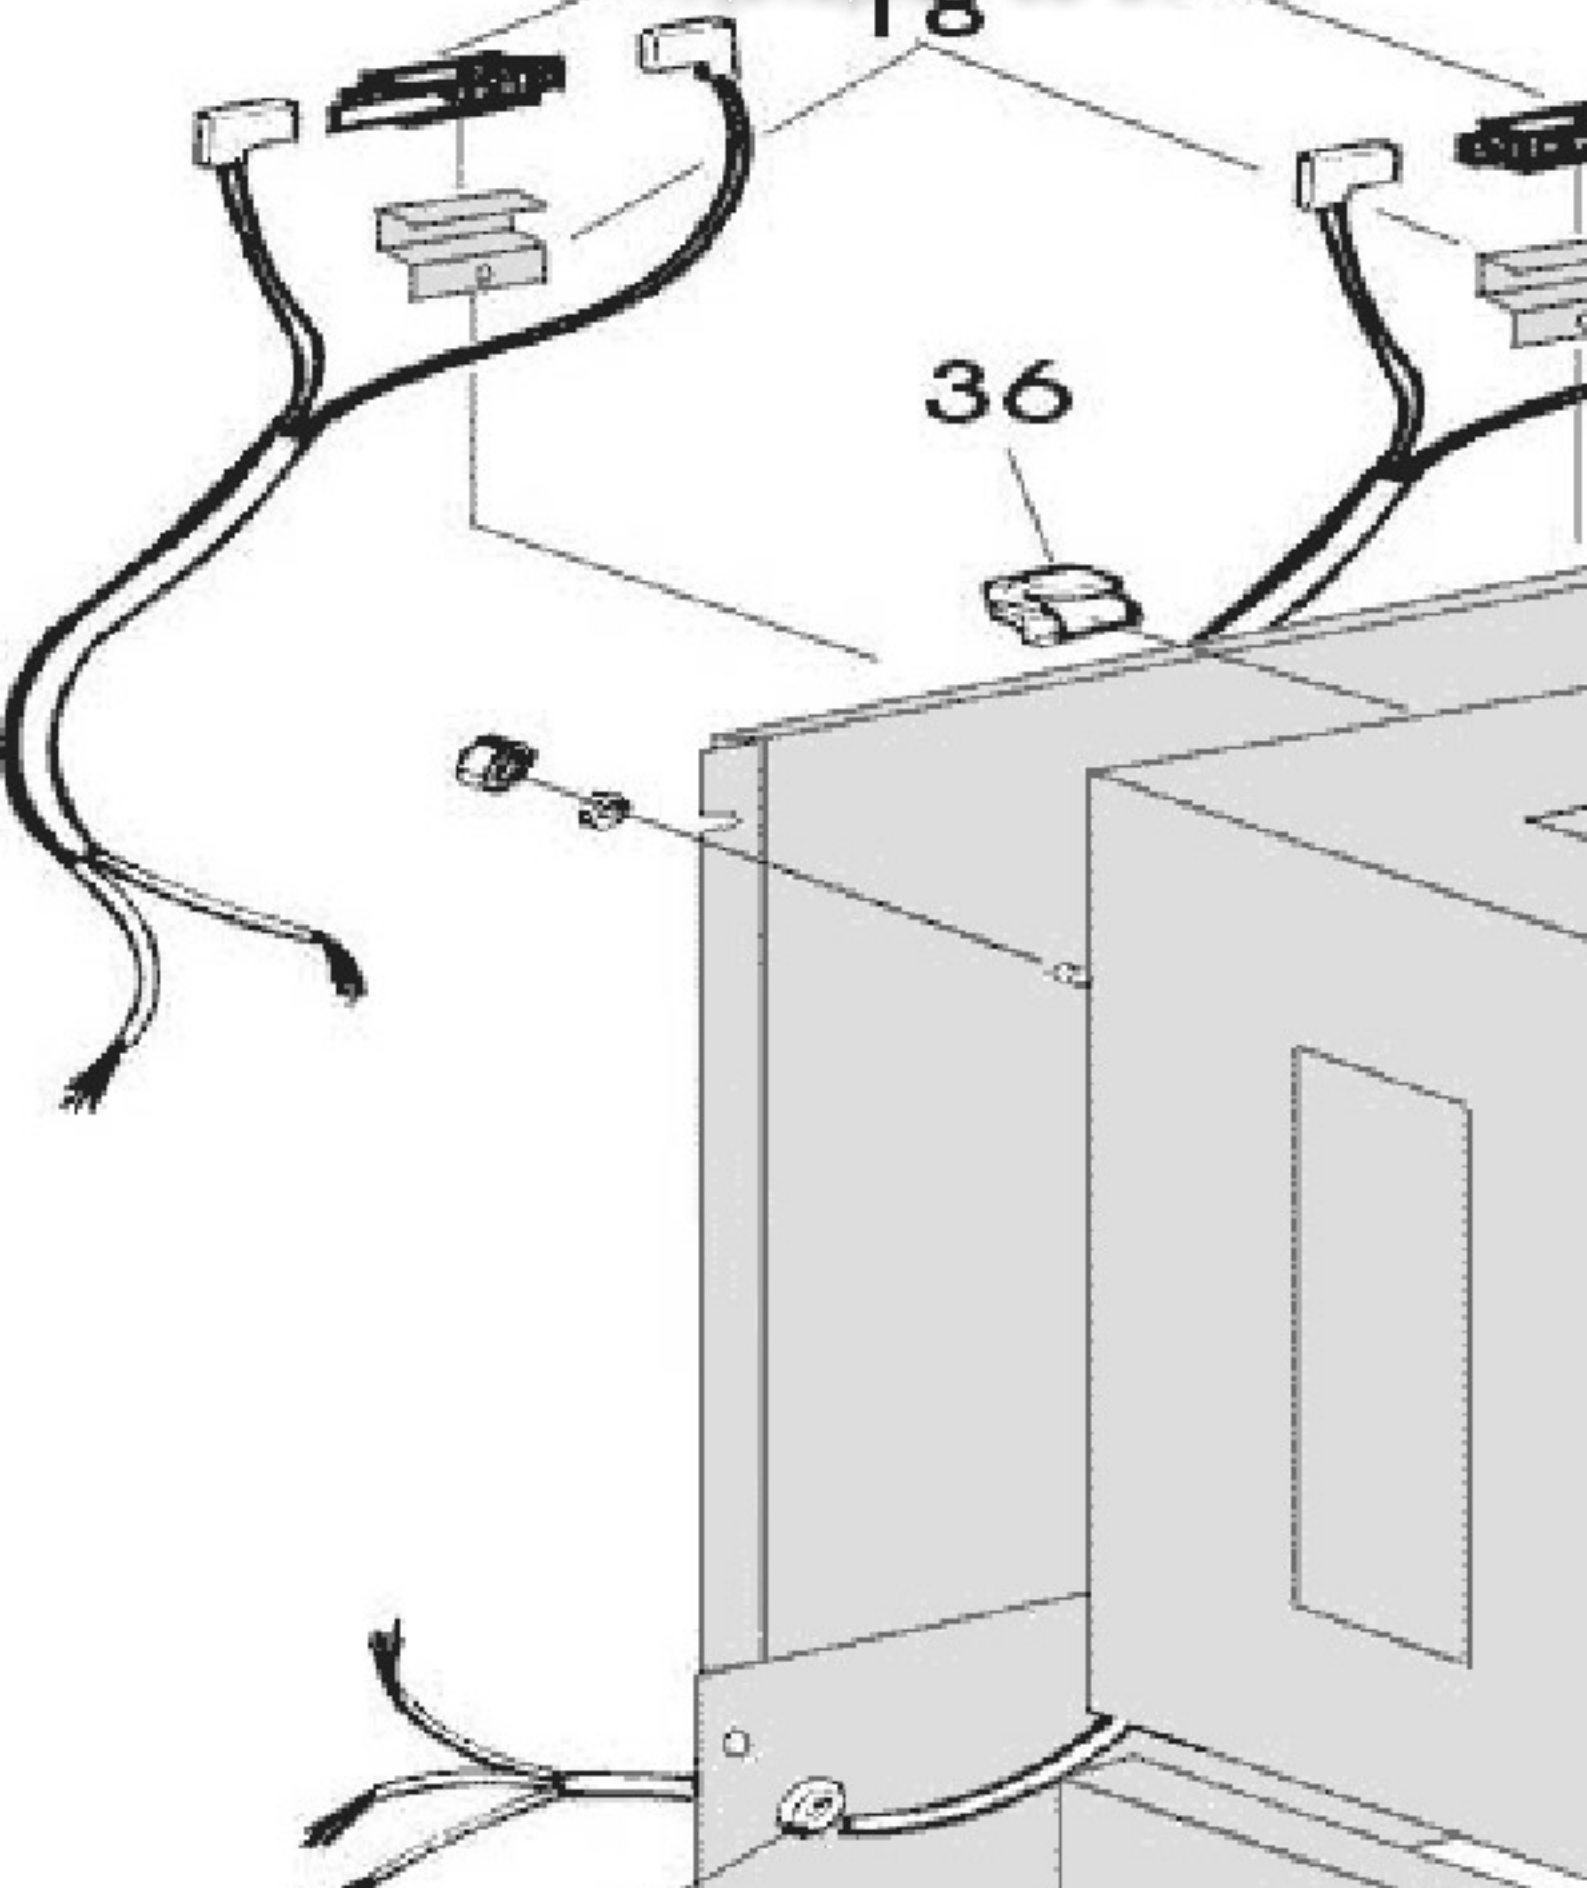

Зип Общепит

21
vsezip.ru

+7(812)987-08-81