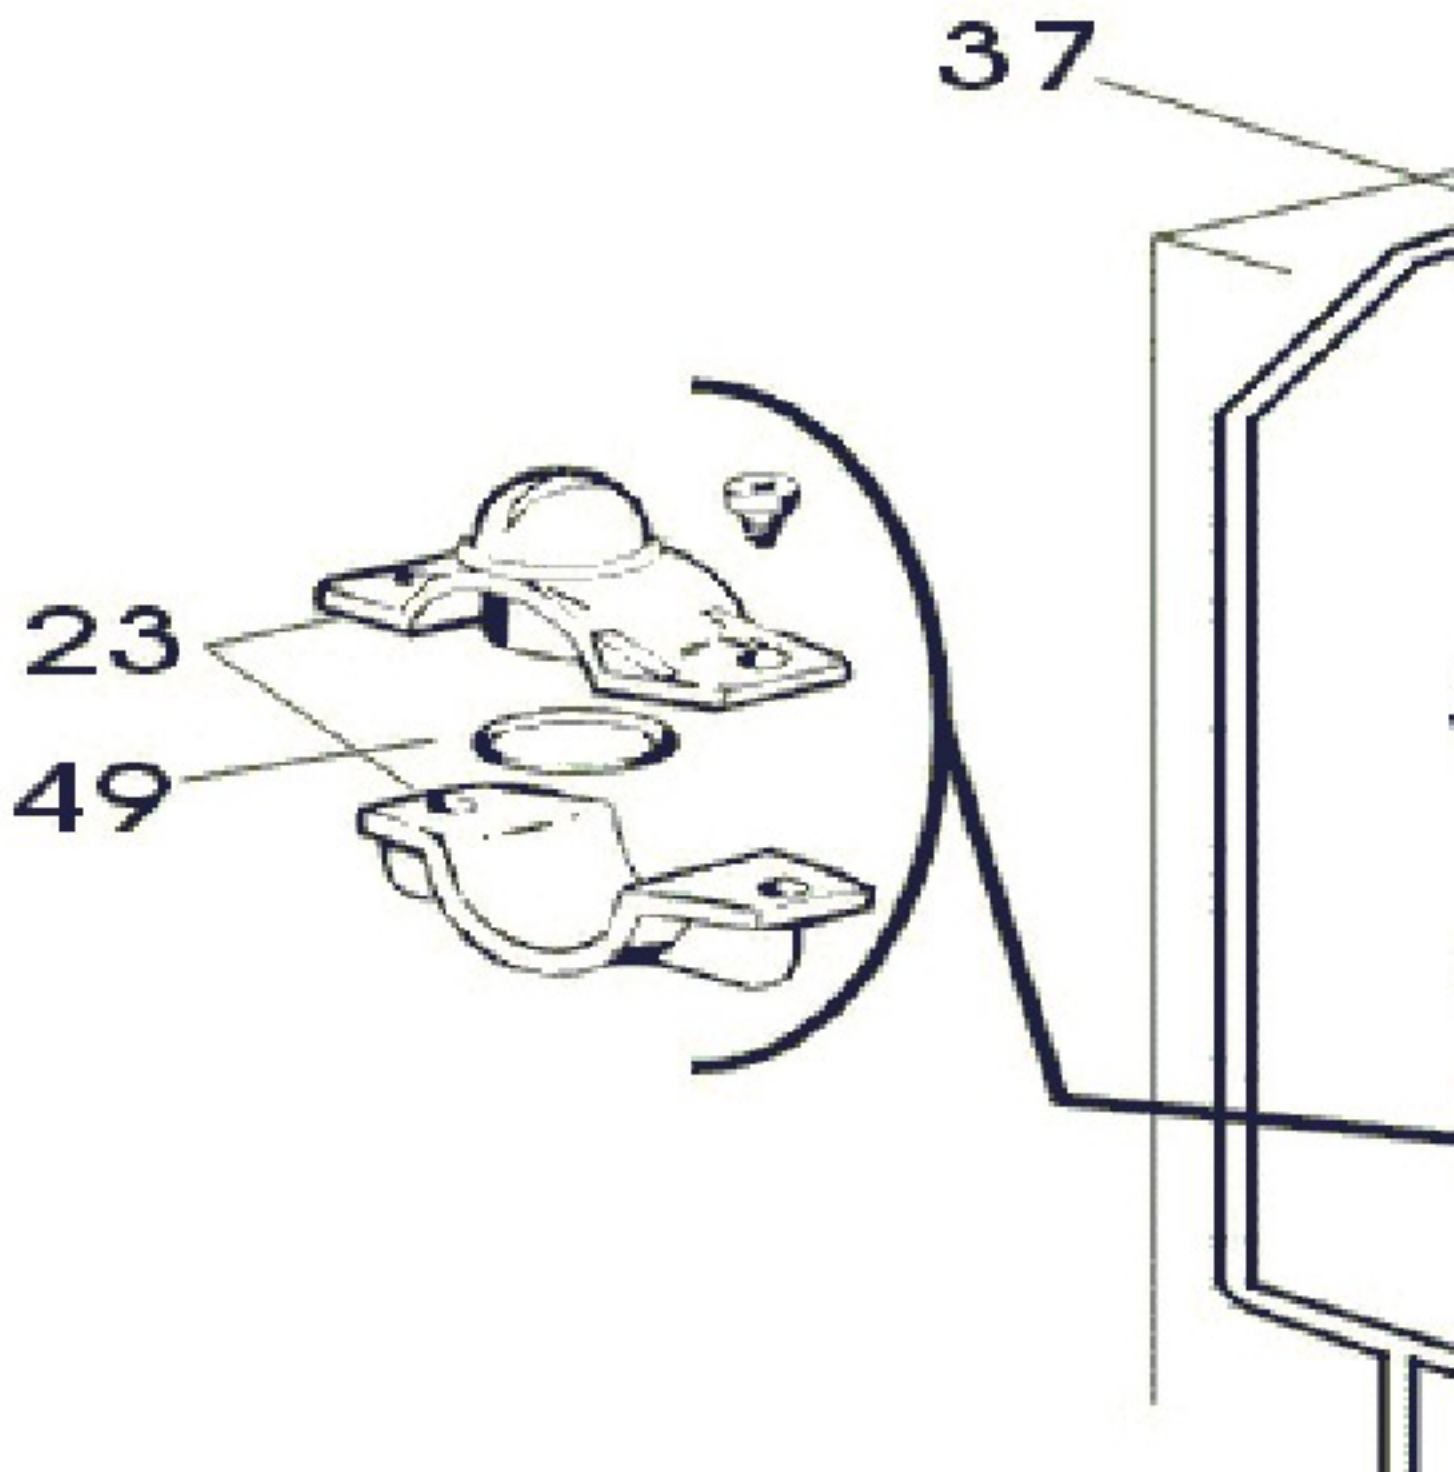

Зип Общепит

vsezip.ru

+7(812)987-08-81