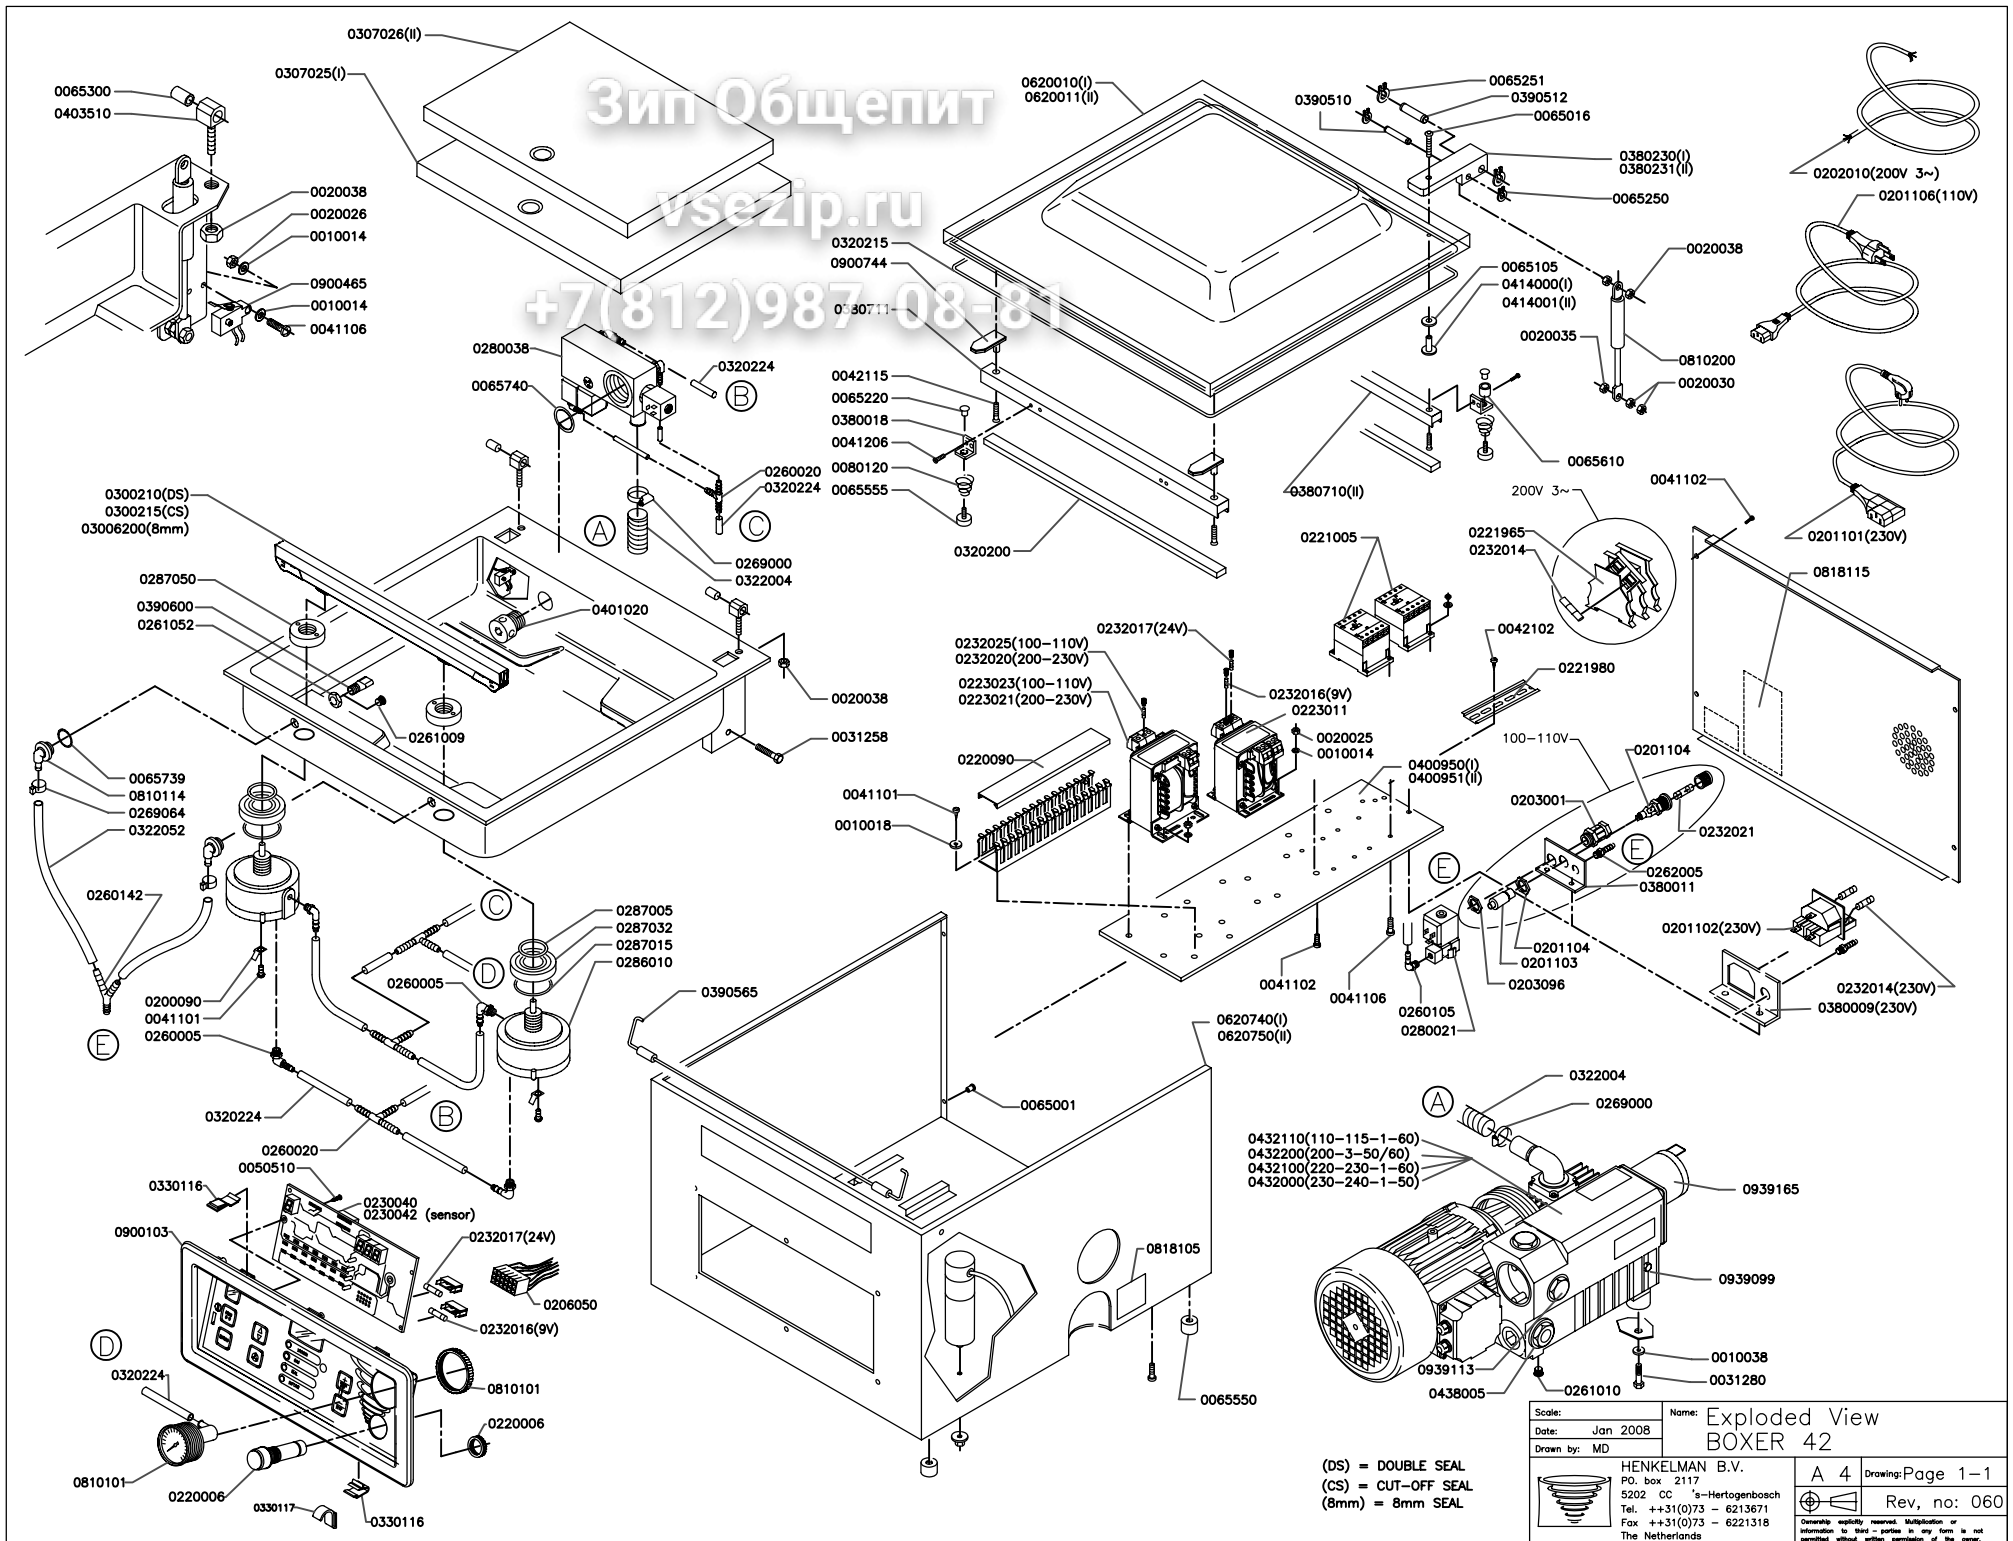

Zip Общий

vsezip.ru

+7(812)987-08-81

(DS) = DOUBLE SEAL  
 (CS) = CUT-OFF SEAL  
 (8mm) = 8mm SEAL

Scale:	Name: Exploded View
Date: Jan 2008	BOXER 42
Drawn by: MD	
HENKELMAN B.V. P.O. box 2117 5202 CC 's-Hertogenbosch Tel. ++31(0)73 - 6213671 Fax ++31(0)73 - 6221318 The Netherlands	
A 4	Drawing: Page 1-1
Rev. no: 060	
Ownership explicitly reserved. Multiplication or information to third parties in any form is not permitted without written permission of the owner.	