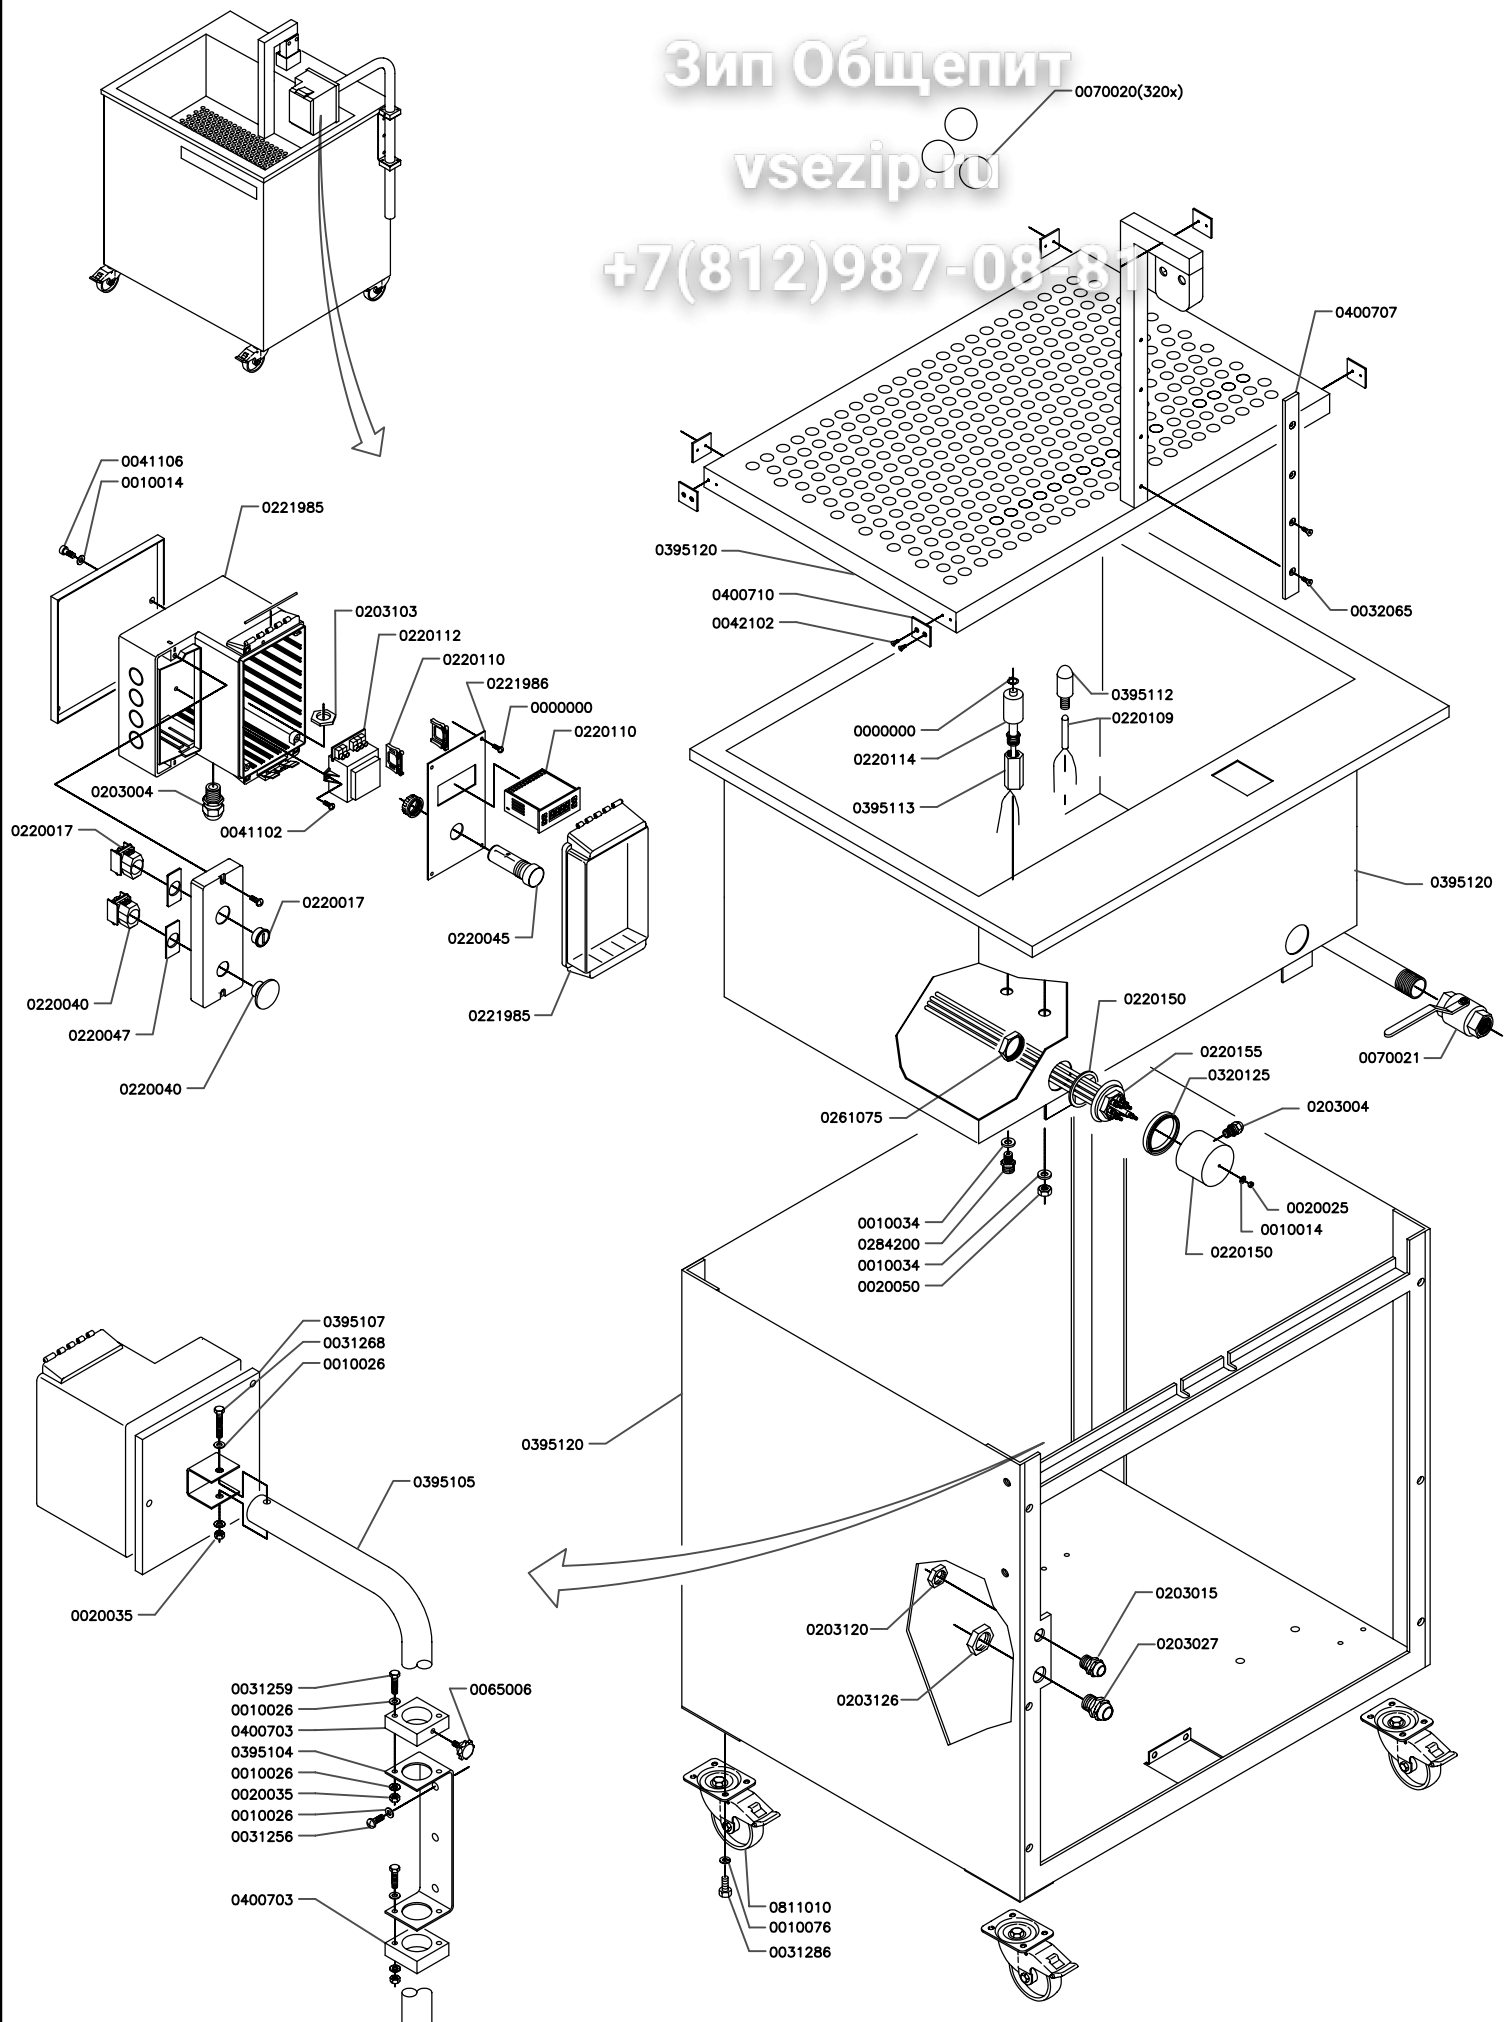

Зип Общепит

vsezip.ru

+7(812)987-0828

Scale:	Name:	Exploded View	
Date: Jan 2007	DT100		
Drawn by: MD	A 4 Drawing: Page 1-3		
HENKELMAN B.V. P.O. box 2117 5202 CC 's-Hertogenbosch Tel. ++31(0)73 - 6213671 Fax ++31(0)73 - 6221318 The Netherlands		Rev. 040	
© Henkelman B.V. 2007. All rights reserved. Reproduction or distribution of this drawing without written permission of the owner is prohibited.