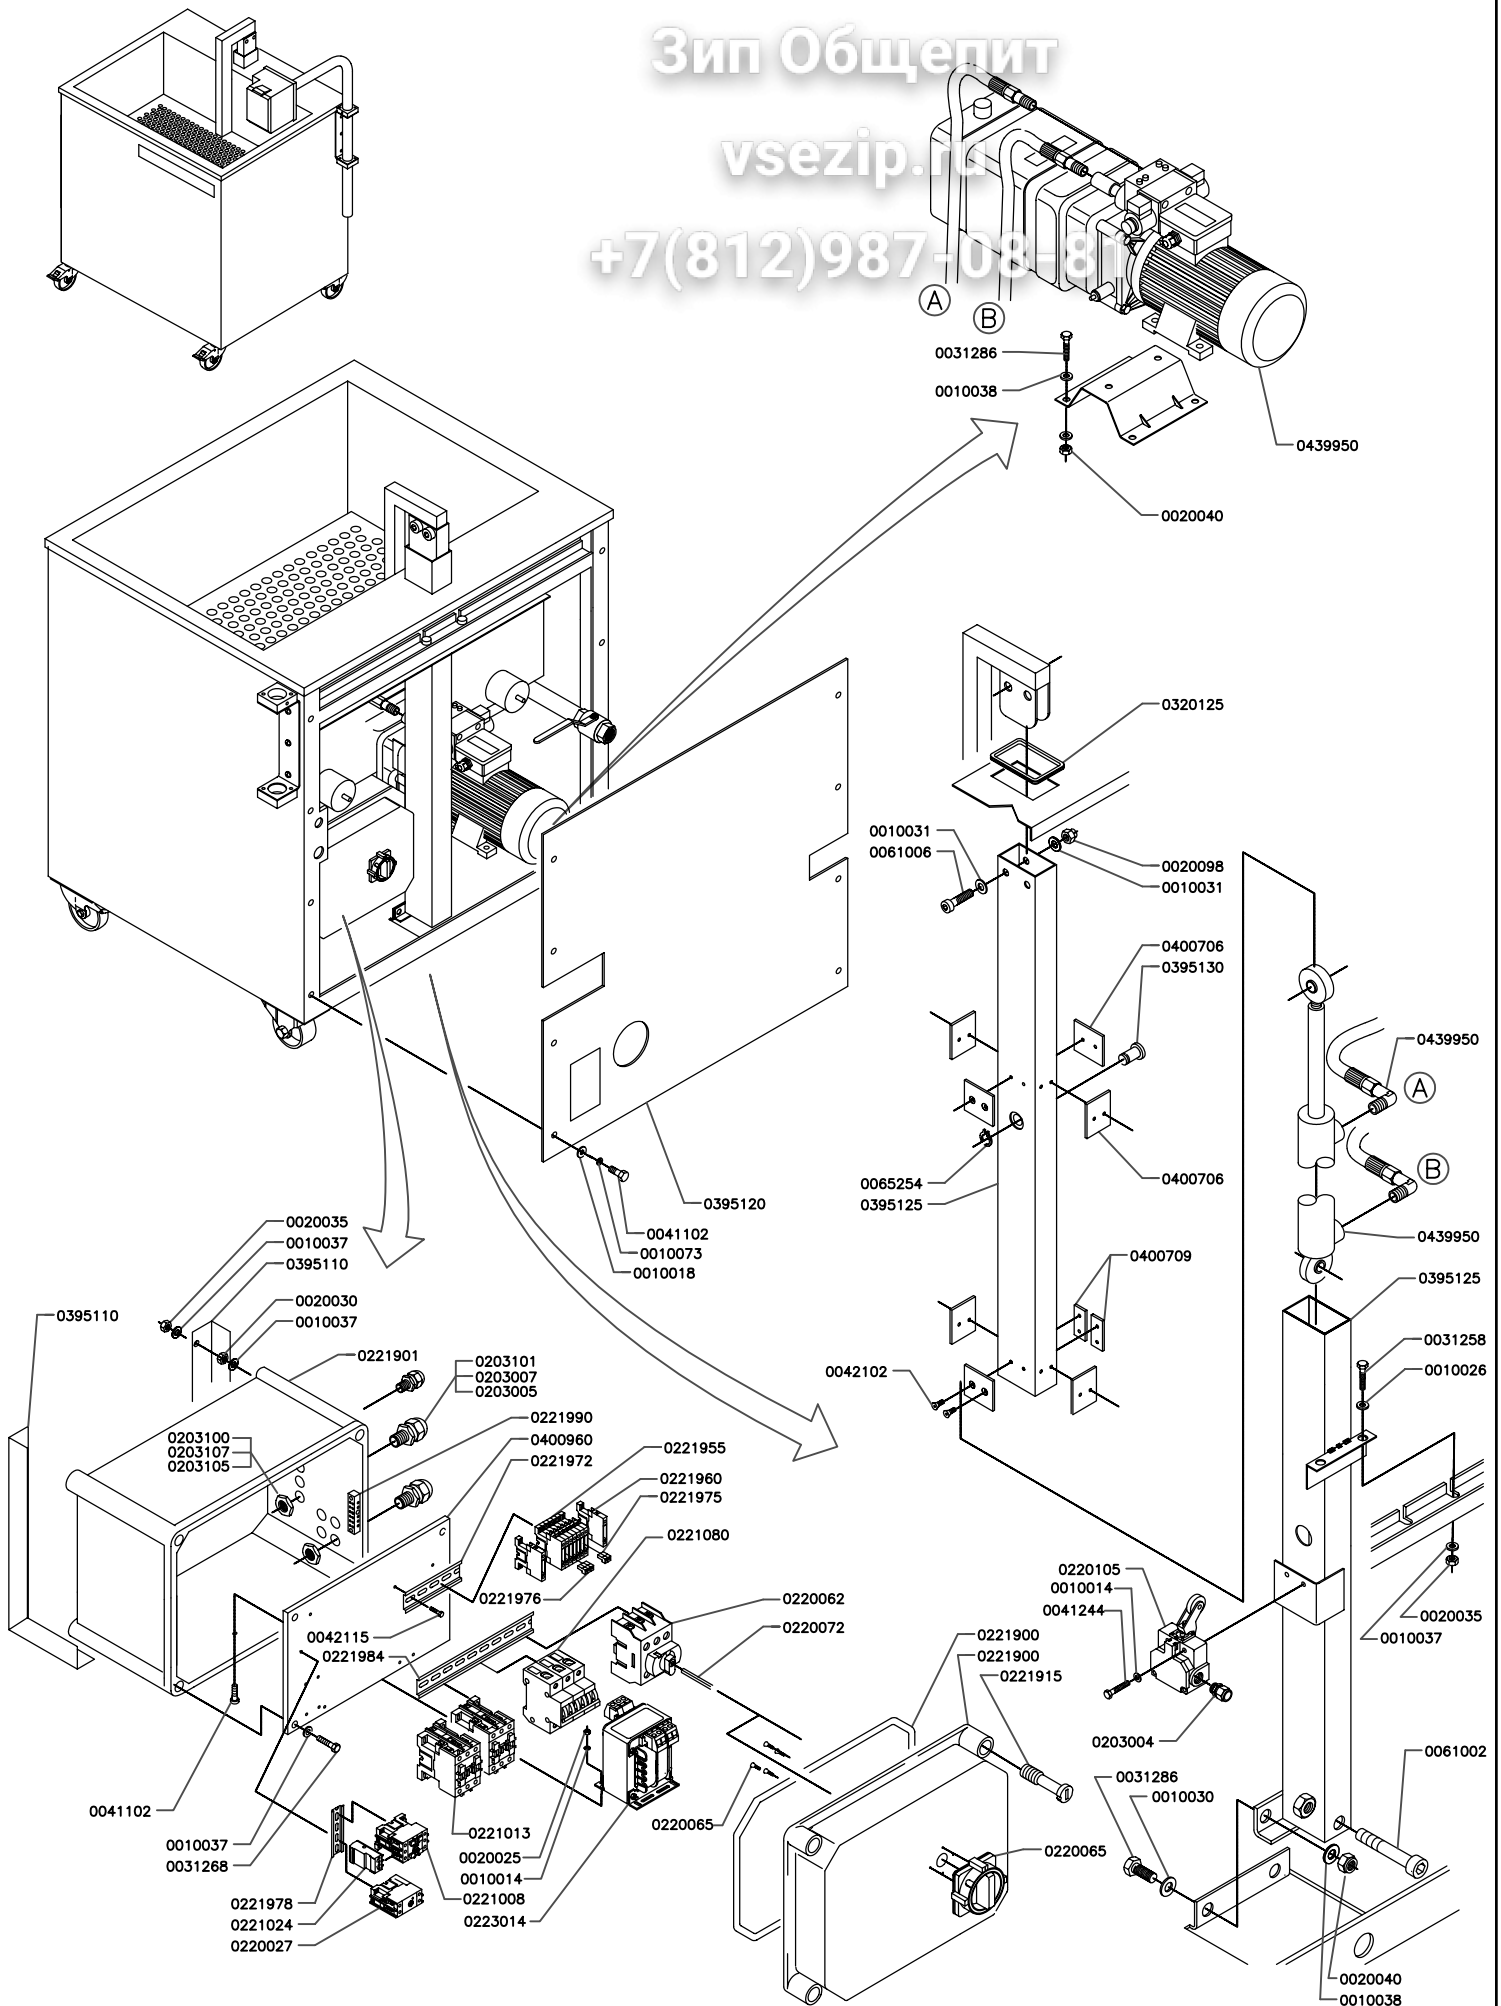

Зип Общепит

vsezip.ru

+7(812)987-08-81

Scale:	Name:	Exploded View	
Date: Jan 2007	DT100 - 200-230V		
Drawn by: MD	A 4 Drawing Page 2-3		
HENKELMAN B.V. P.O. box 2117 5202 CC 's-Hertogenbosch Tel. ++31(0)73 - 6213671 Fax ++31(0)73 - 6221318 The Netherlands		Rev. 050	
<small>Ownership, warranty reserved. Manipulation of third-party parts in any form is not permitted without written permission of the owner.</small>			