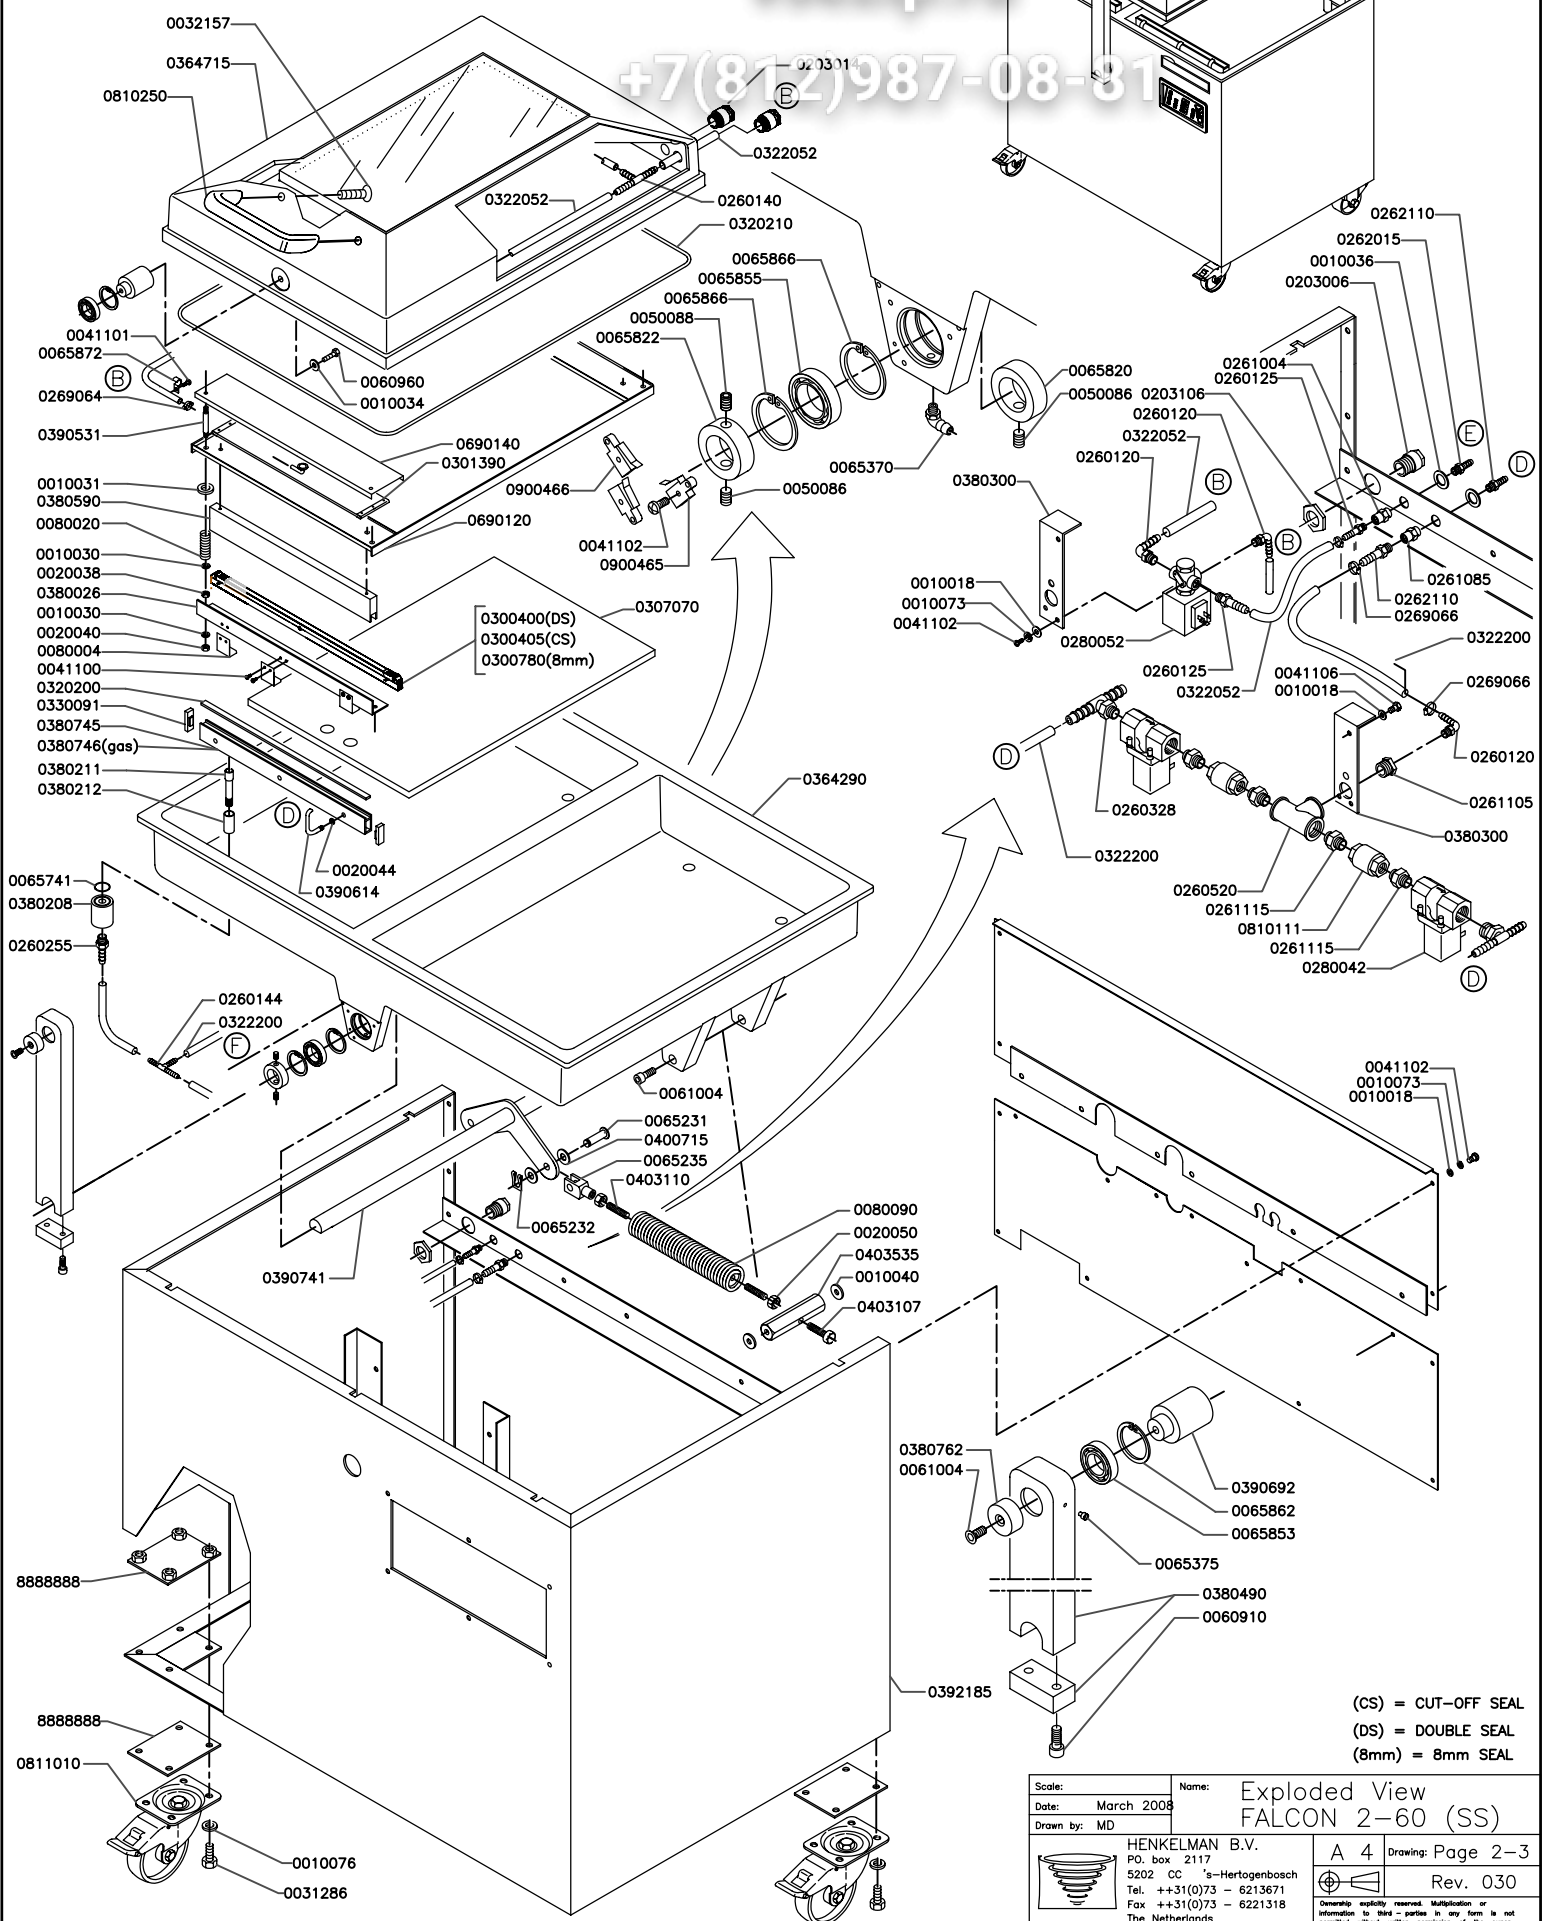

Зип Общепит

vsezip.ru

+7(812)987-08-81

(CS) = CUT-OFF SEAL  
 (DS) = DOUBLE SEAL  
 (8mm) = 8mm SEAL

Scale:	Name:	Exploded View FALCON 2-60 (SS)	
Date: March 2008			
Drawn by: MD			
 HENKELMAN B.V. P.O. box 2117 5202 CC 's-Hertogenbosch Tel. ++31(0)73 - 6213671 Fax ++31(0)73 - 6221318 The Netherlands		A 4	Drawing: Page 2-3
		 Rev. 030 <small>Ownership explicitly reserved. Multiplication or information to third parties in any form is not permitted without written permission of the owner.</small>	

# Зип Общепит

www.sezip.ru

812)987-08-81

(CS) = CUT-OFF SEAL  
 (DS) = DOUBLE SEAL  
 (8mm) = 8mm SEAL

Scale:	Name:	Exploded View FALCON 2-60 (LL)	
Date: Jan 2009			
Drawn by: RVD			
 HENKELMAN B.V. P.O. box 2117 5202 CC 's-Hertogenbosch Tel. ++31(0)73 - 6213671 Fax ++31(0)73 - 6221318 The Netherlands	A 4	Drawing: Page 3-3	
	 Rev. 030		
	<small>Ownership explicitly reserved. Multiplication or information to third parties in any form is not permitted without written permission of the owner.</small>		