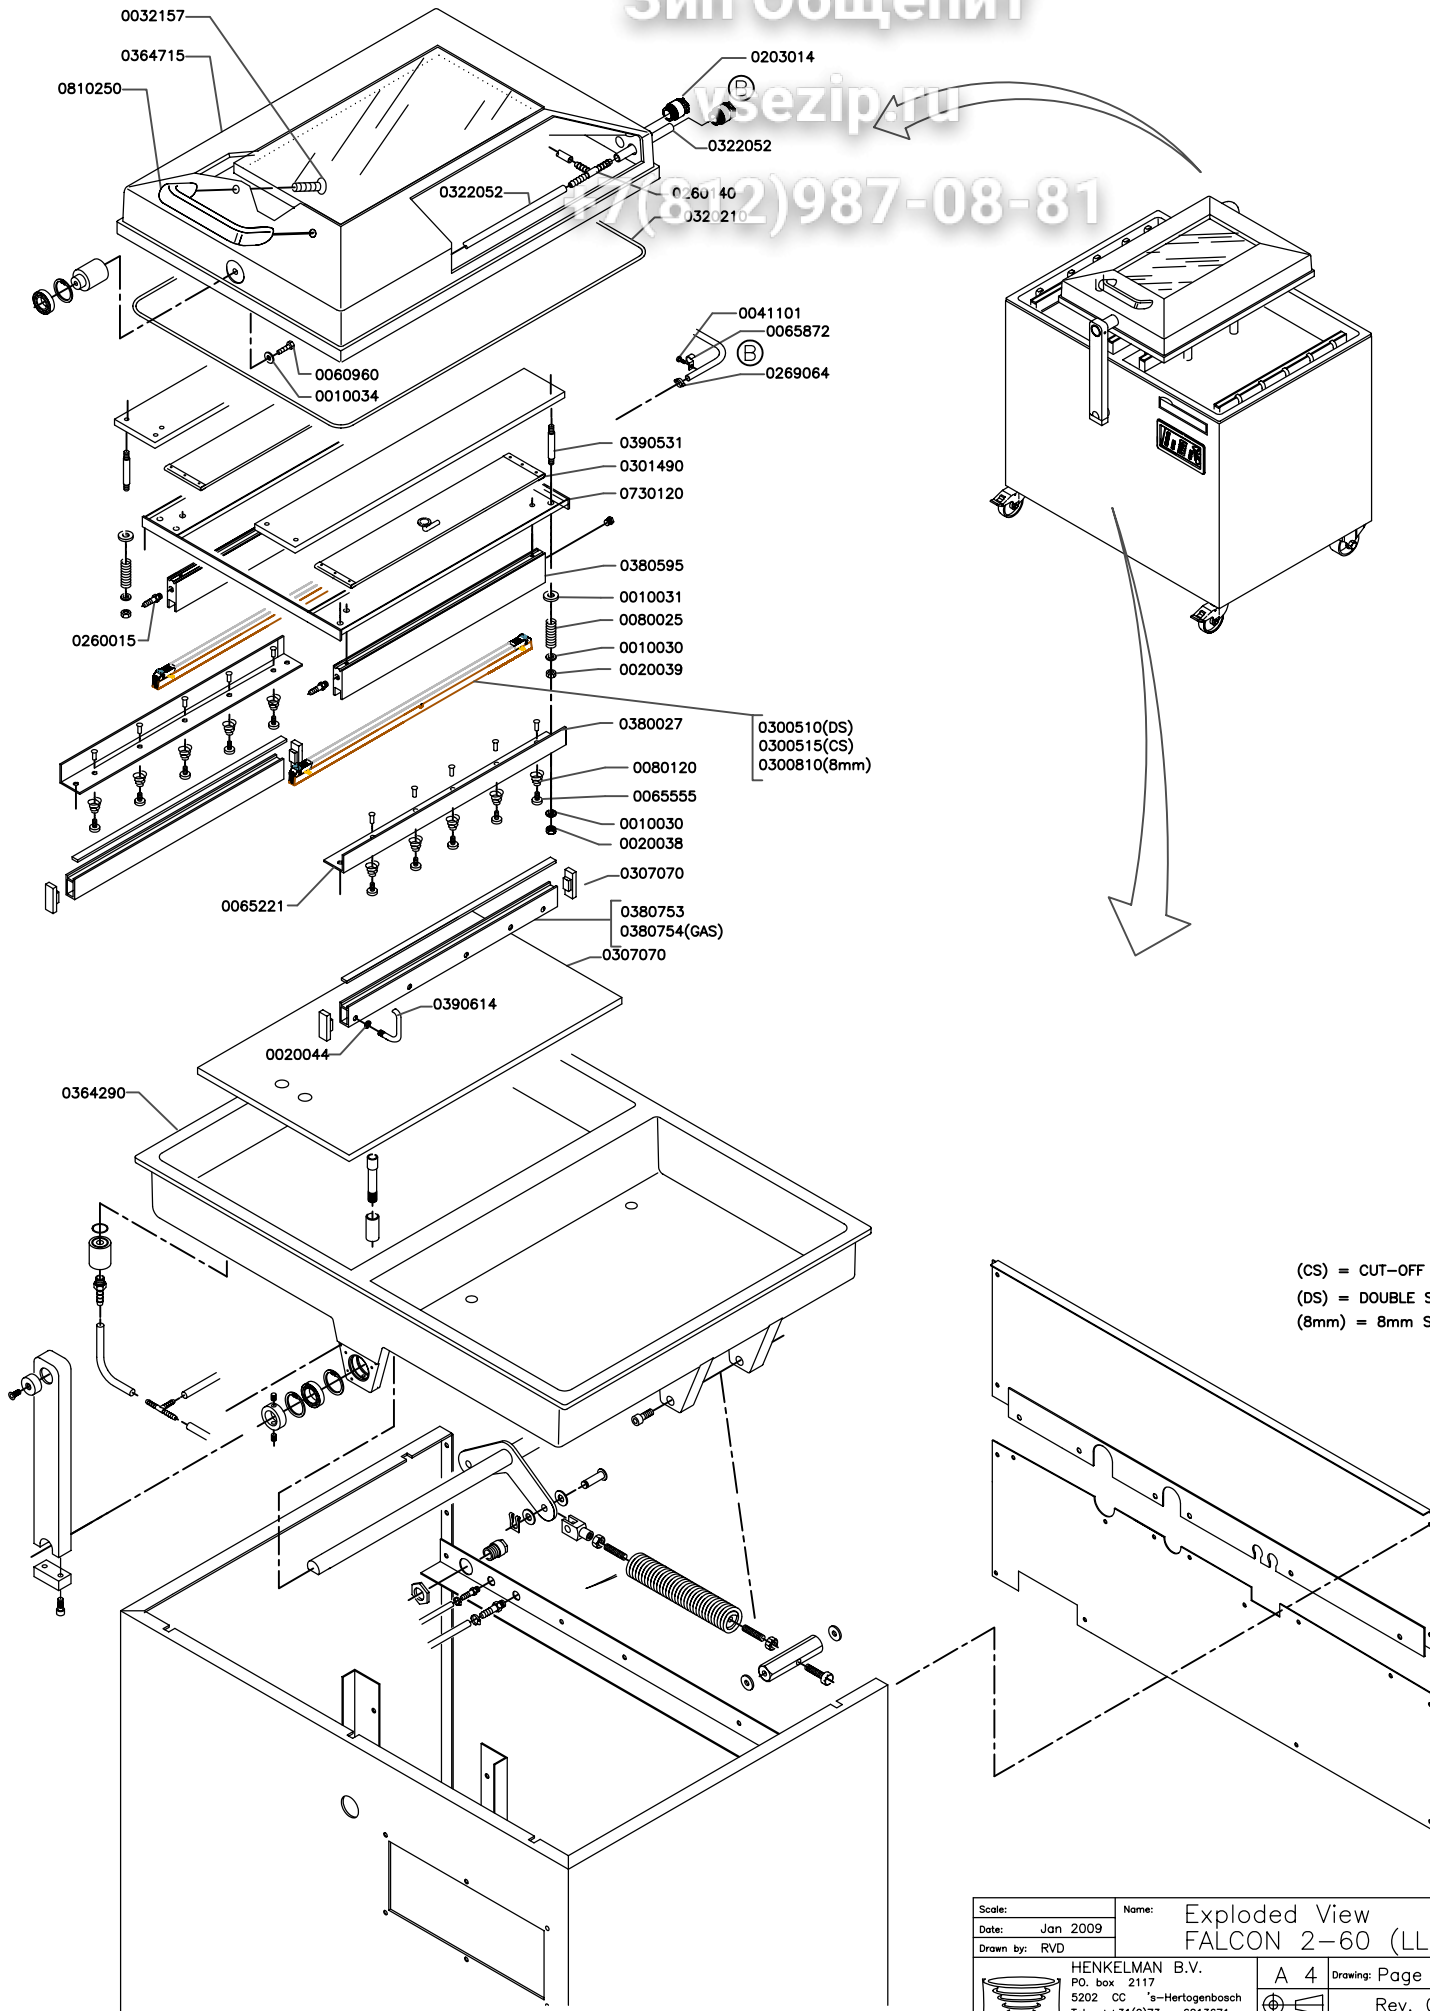

Зип Общепит

vsezip.ru

+7(812)987-08-81

(CS) = CUT-OFF SEAL  
 (DS) = DOUBLE SEAL  
 (8mm) = 8mm SEAL

Scale:	Name:	Exploded View FALCON 2-60 (SS)	
Date: March 2008			
Drawn by: MD			
 HENKELMAN B.V. P.O. box 2117 5202 CC 's-Hertogenbosch Tel. ++31(0)73 - 6213671 Fax ++31(0)73 - 6221318 The Netherlands		A 4	Drawing: Page 2-3
		 Rev. 030 <small>Ownership explicitly reserved. Multiplication or information to third parties in any form is not permitted without written permission of the owner.</small>	

# Зип Общепит

www.sezip.ru

812)987-08-81

(CS) = CUT-OFF SEAL  
 (DS) = DOUBLE SEAL  
 (8mm) = 8mm SEAL

Scale:	Name:	Exploded View FALCON 2-60 (LL)	
Date: Jan 2009			
Drawn by: RVD			
 HENKELMAN B.V. P.O. box 2117 5202 CC 's-Hertogenbosch Tel. ++31(0)73 - 6213671 Fax ++31(0)73 - 6221318 The Netherlands	A 4	Drawing: Page 3-3	
	 Rev. 030		
	<small>Ownership explicitly reserved. Multiplication or information to third parties in any form is not permitted without written permission of the owner.</small>		