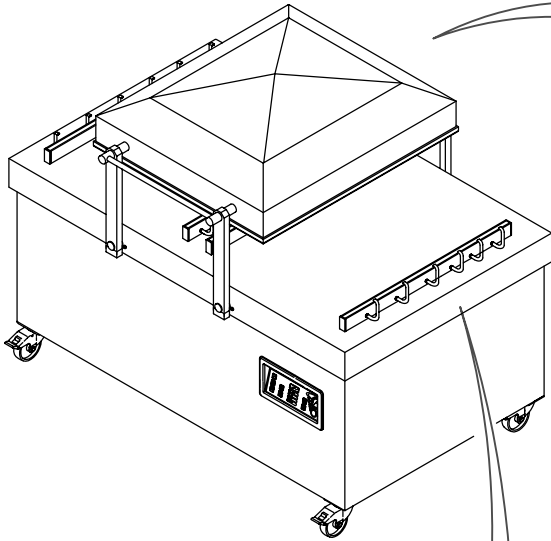

Disassembly, repair, maintenance or  
alteration to this product is not  
permitted without written permission of the owner.

Зип Общепит  
 vsezip.ru  
 +7(812)987-08-81

Scale:	Name:
Date: June 2007	Exploded view
Drawn by: MD	POLAR 2-75
HENKELMAN B.V.	
P.O. box 2117	
5202 CC s-Hertogenbosch	
Tel. ++31(0)73 - 6213671	
Fax ++31(0)73 - 6221318	
The Netherlands	
A 4	Drawing: Page 2-4
	Rev, no: 070
<small>Ownership liability reserved. Multiplication or information in third parties in any form is not permitted without written permission of the owner.</small>	

Зип Общепит  
vsezip.ru

+7(812)987-08-81

(CS) = CUT-OFF SEAL  
(DS) = DOUBLE SEAL  
(8mm) = 8mm SEAL

Scale:	Name: Exploded view
Date: Jan 2009	POLAR 2-75 (LL)
Drawn by: RVD	
HENKELMAN B.V. P.O. box 2117 5202 CC 's-Hertogenbosch Tel. ++31(0)73 - 6213671 Fax ++31(0)73 - 6221318 The Netherlands	
A 4	Drawing: Page 4-4
Rev. no:	
Ownership explicitly reserved. Multiplication or information to third parties in any form is not permitted without written permission of the owner.	