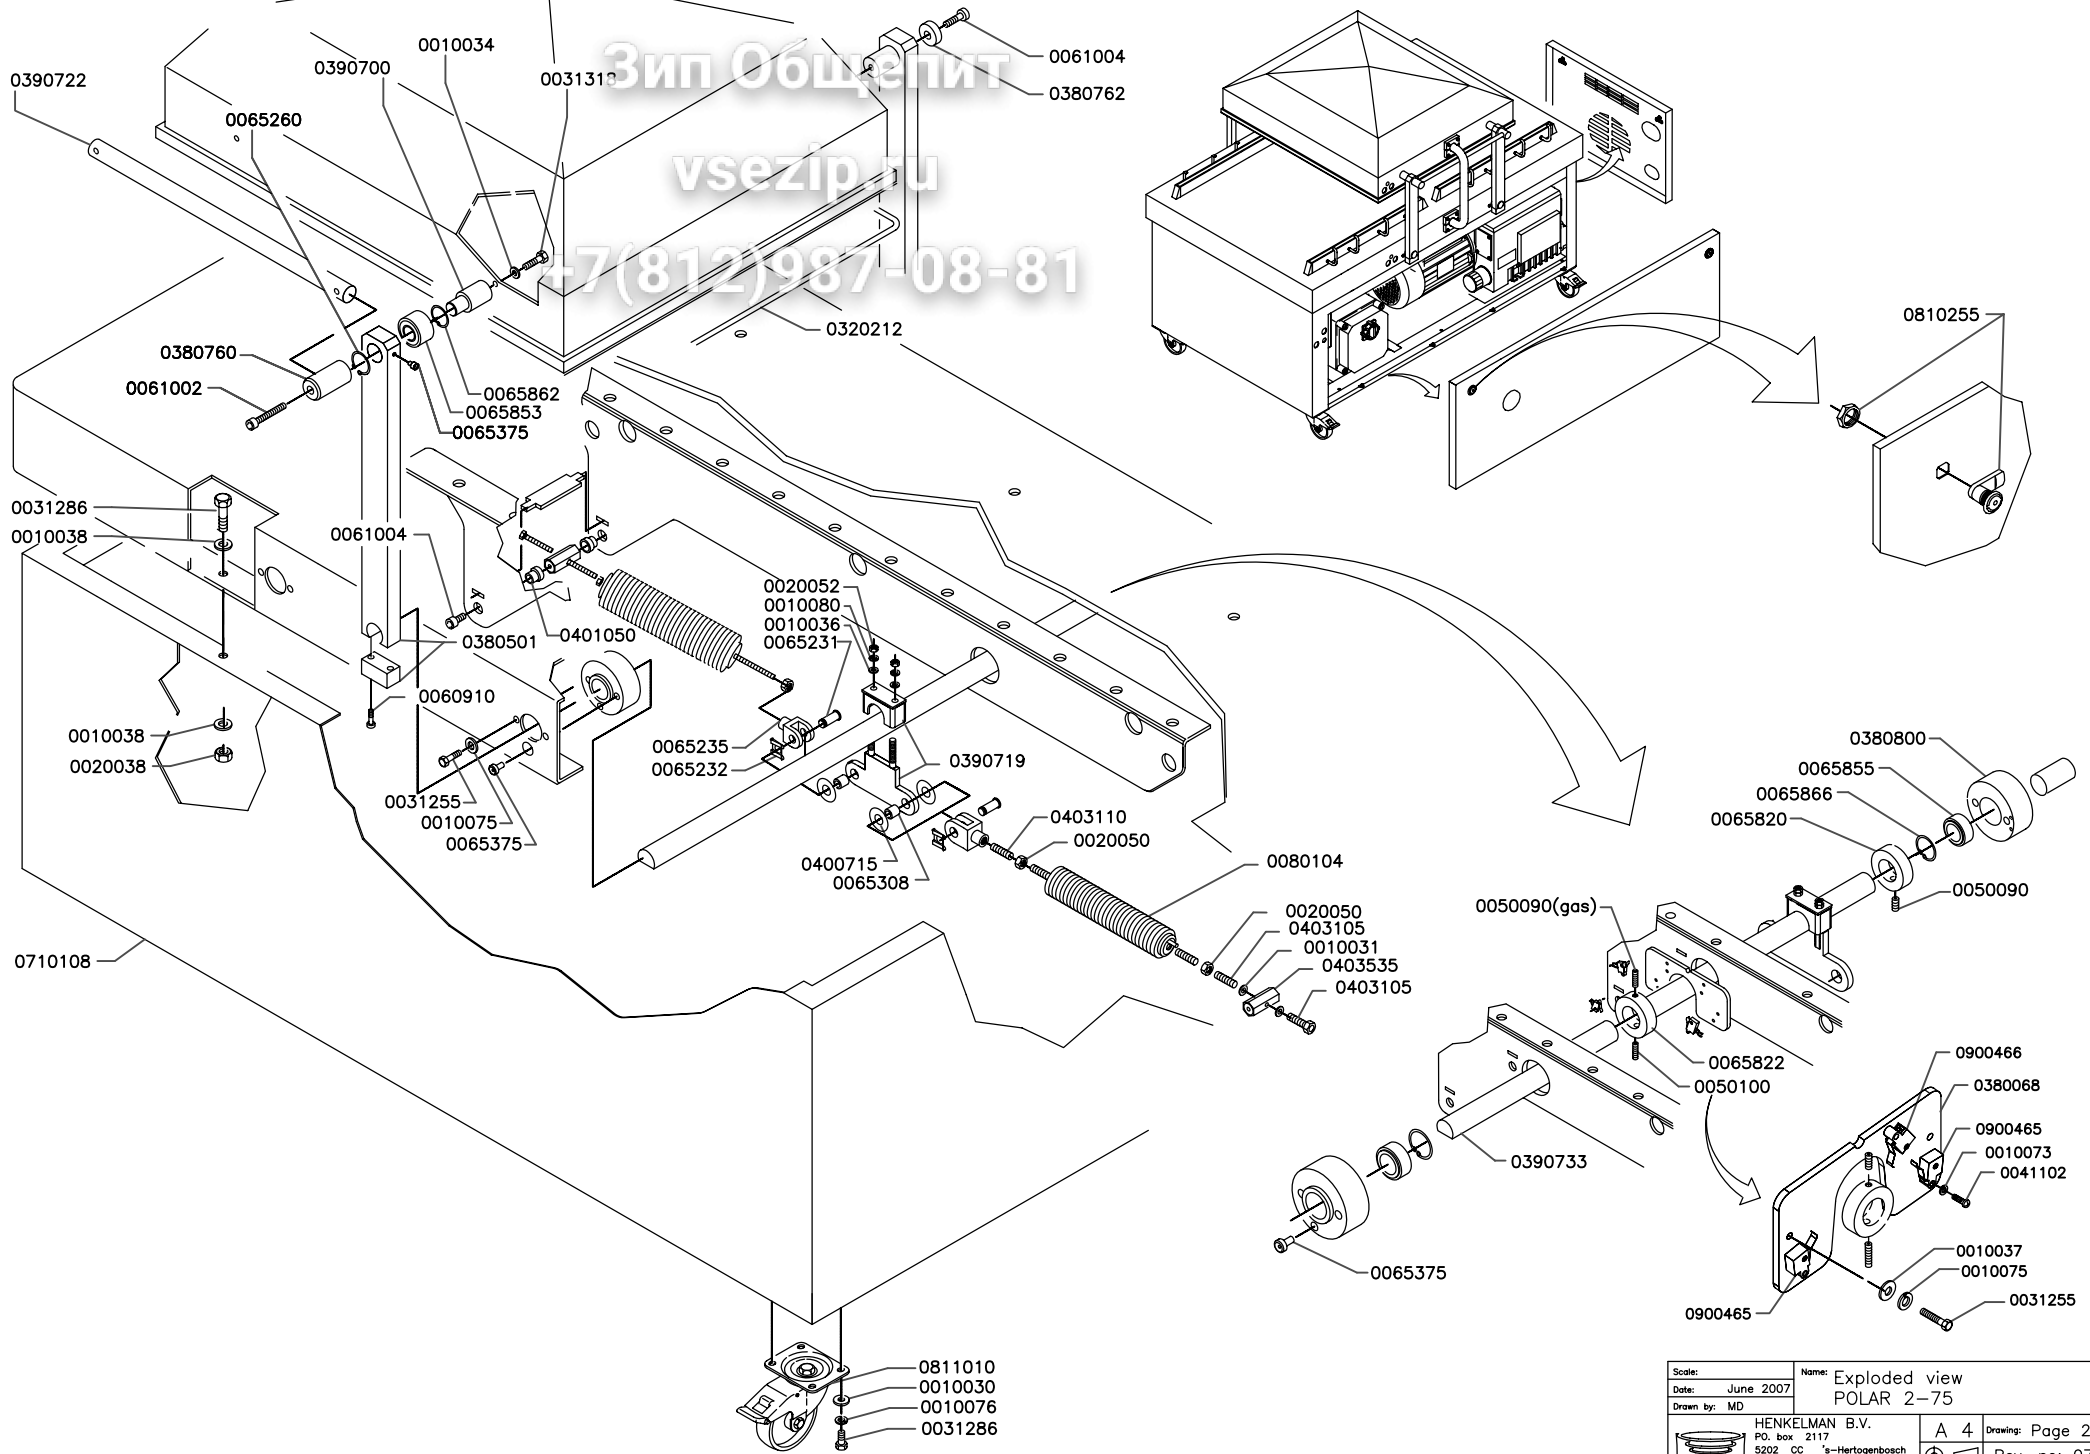

Зип Общепит
vsezip.ru
+7(812)987-08-81

Scale:	Name:
Date: June 2007	Exploded view
Drawn by: MD	POLAR 2-75
HENKELMAN B.V.	
P.O. box 2117	
5202 CC s-Hertogenbosch	
Tel. ++31(0)73 - 6213671	
Fax ++31(0)73 - 6221318	
The Netherlands	
A 4	Drawing: Page 2-4
	Rev, no: 070
Ownership liability reserved. Multiplication or information in third parties in any form is not permitted without written permission of the owner.