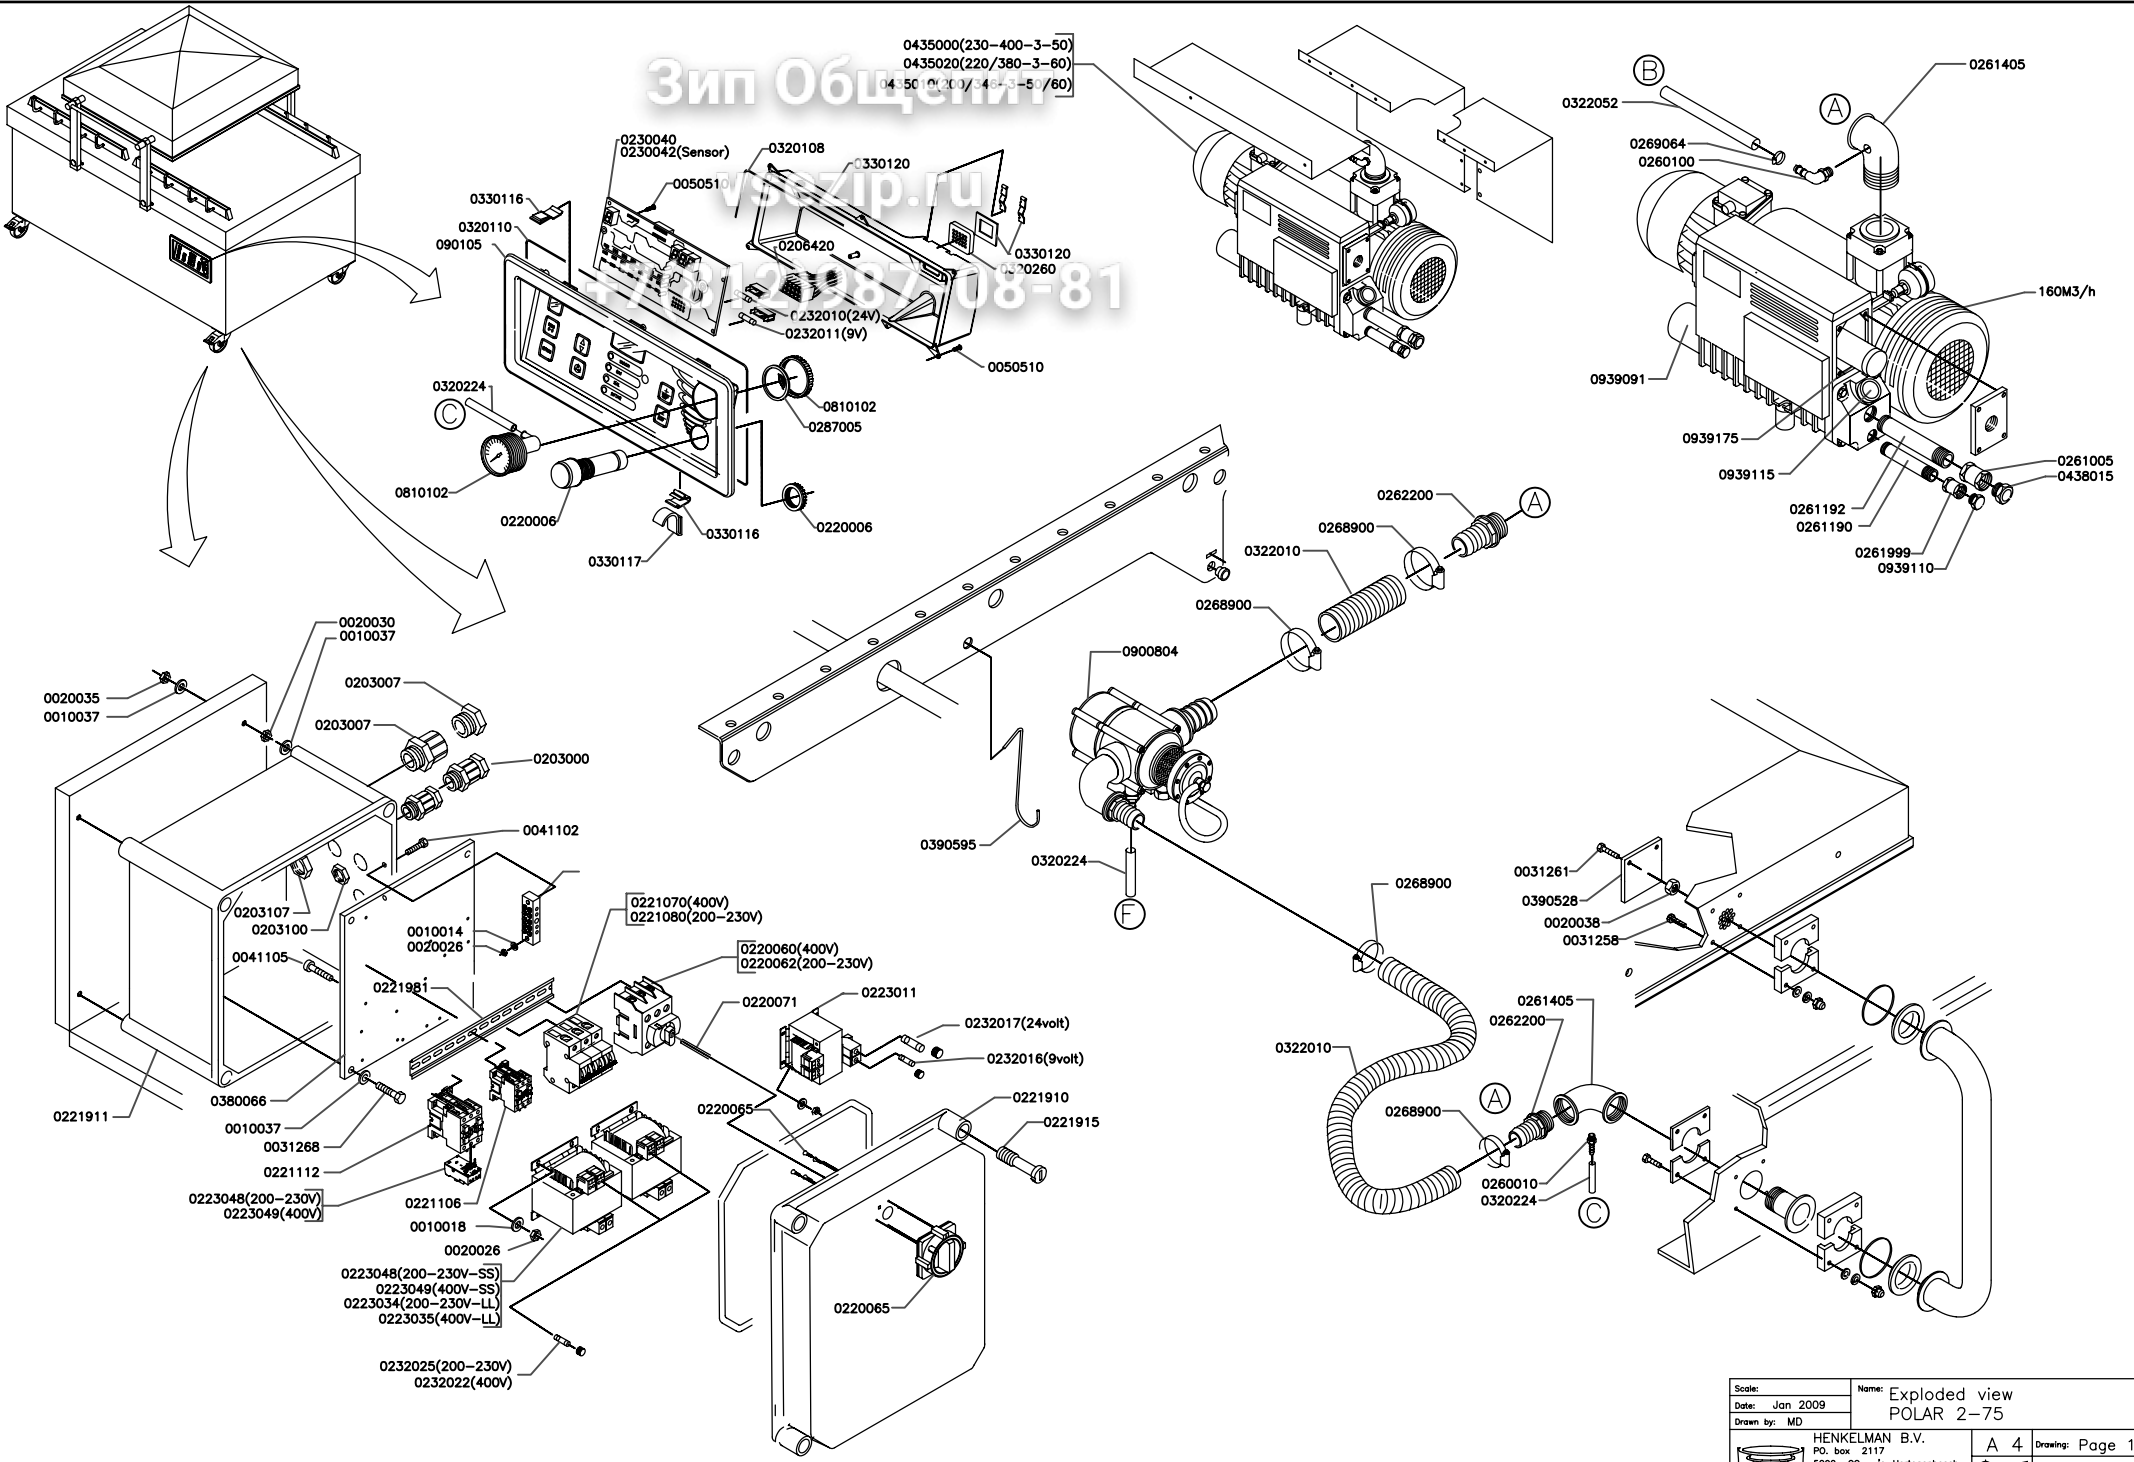

Зип Общест

0435000(230-400-3-50)
0435020(220/380-3-60)
0435040(220/400-3-5/60)

Scale:	Name:	HENKELMAN B.V. P.O. box 2117 5202 CC 's-Hertogenbosch Tel. ++31(0)73 - 6213671 Fax ++31(0)73 - 6221318 The Netherlands	A 4 Drawing: Page 1-4 Rev. no: 060
Date: Jan 2009	Exploded view POLAR 2-75		
Drawn by: MD