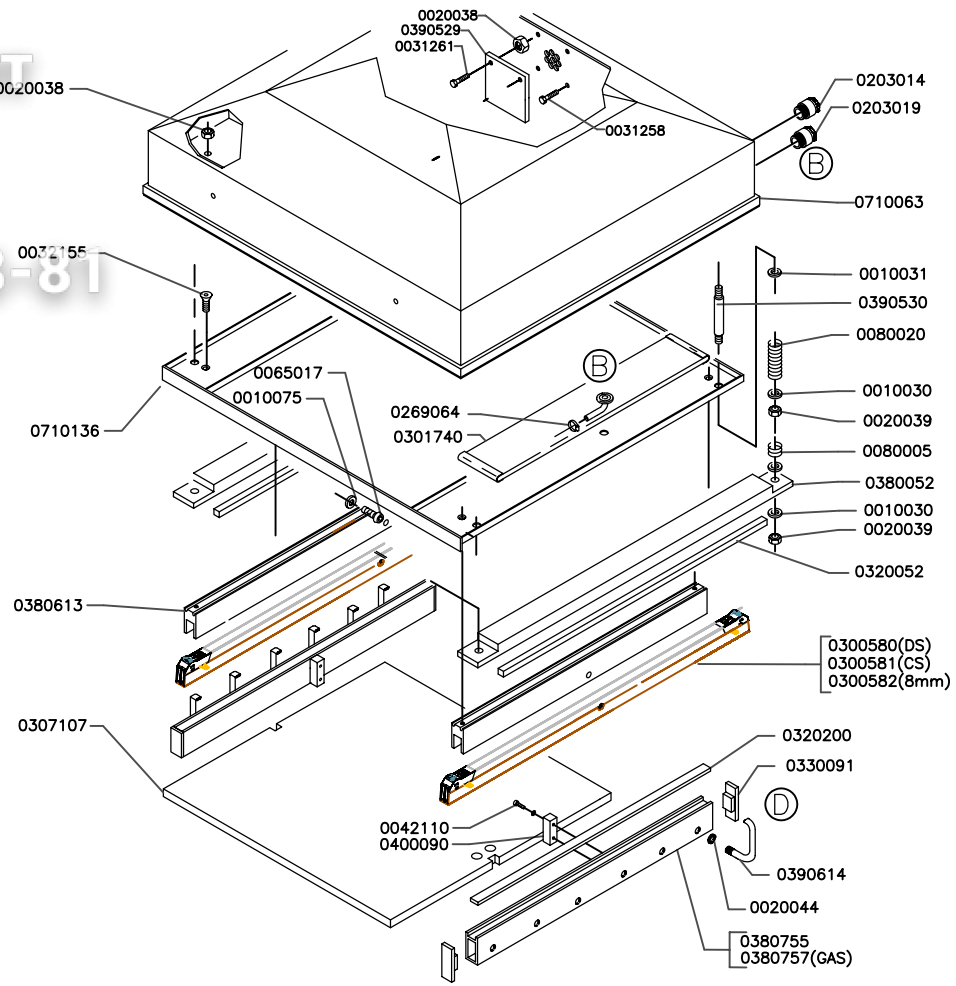

Disassembly, repair, maintenance or  
alteration to this product is not  
permitted without written permission of the owner.

Зип Общепит  
 vsezip.ru  
 +7(812)987-08-81

Scale:	Name:
Date: June 2007	Exploded view
Drawn by: MD	POLAR 2-75
HENKELMAN B.V.	
P.O. box 2117	
5202 CC s-Hertogenbosch	
Tel. ++31(0)73 - 6213671	
Fax ++31(0)73 - 6221318	
The Netherlands	
A 4	Drawing: Page 2-4
	Rev, no: 070
<small>Ownership liability reserved. Multiplication or information in third parties in any form is not permitted without written permission of the owner.</small>	

Зип Общепит  
vsezip.ru

+7(812)987-08-81

(CS) = CUT-OFF SEAL  
(DS) = DOUBLE SEAL  
(8mm) = 8mm SEAL

Scale:	Name: Exploded view
Date: Jan 2009	POLAR 2-75 (LL)
Drawn by: RVD	
HENKELMAN B.V. P.O. box 2117 5202 CC 's-Hertogenbosch Tel. ++31(0)73 - 6213671 Fax ++31(0)73 - 6221318 The Netherlands	
A 4	Drawing: Page 4-4
Rev. no:	
Ownership explicitly reserved. Multiplication or information to third parties in any form is not permitted without written permission of the owner.	