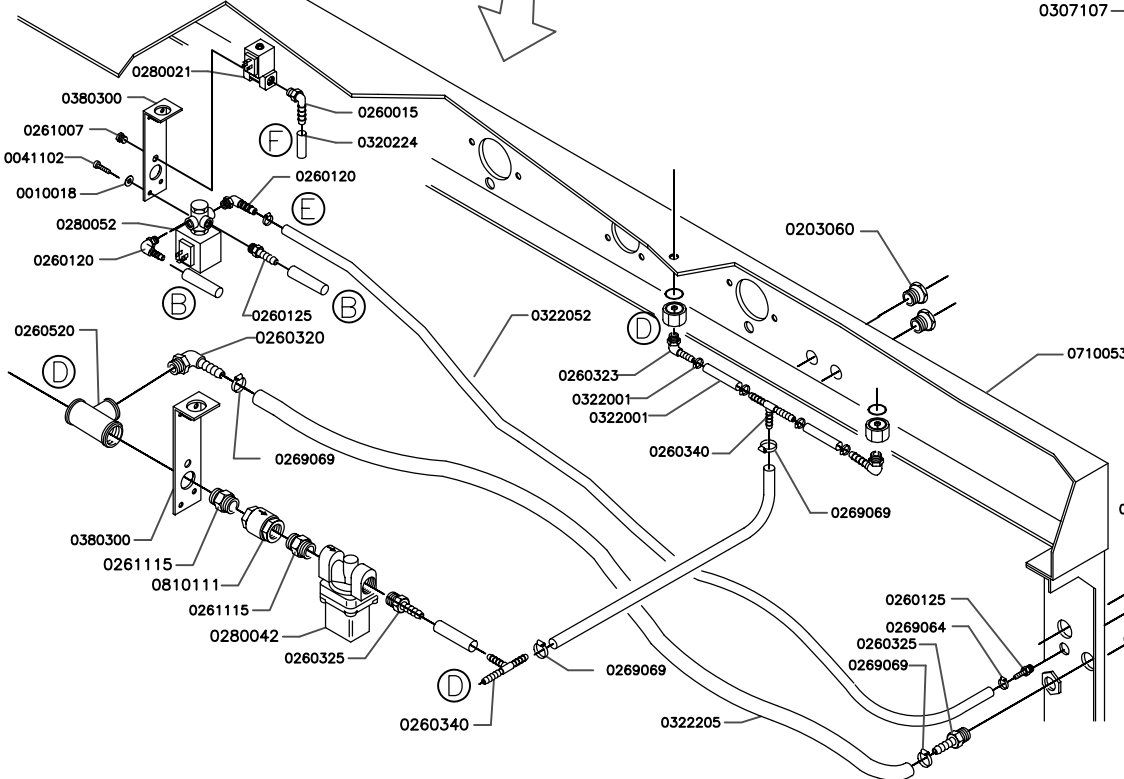

Disassembly, repair, maintenance or  
alteration to this product is not  
permitted without written permission of the owner.

Зип Общепит  
 vsezip.ru  
 +7(812)987-08-81

Scale:	Name:
Date: June 2007	Exploded view
Drawn by: MD	POLAR 2-75
HENKELMAN B.V.	
P.O. box 2117	
5202 CC s-Hertogenbosch	
Tel. ++31(0)73 - 6213671	
Fax ++31(0)73 - 6221318	
The Netherlands	
A 4	Drawing: Page 2-4
	Rev, no: 070
<small>Ownership liability reserved. Multiplication or information in third parties in any form is not permitted without written permission of the owner.</small>	

Зип Общепит  
vsezip.ru

+7(812)987-08-81

(CS) = CUT-OFF SEAL  
(DS) = DOUBLE SEAL  
(8mm) = 8mm SEAL

Scale:	Name: Exploded view
Date: Jan 2009	POLAR 2-75 (LL)
Drawn by: RVD	
HENKELMAN B.V. P.O. box 2117 5202 CC 's-Hertogenbosch Tel. ++31(0)73 - 6213671 Fax ++31(0)73 - 6221318 The Netherlands	
A 4	Drawing: Page 4-4
Rev. no:	
Ownership explicitly reserved. Multiplication or information to third parties in any form is not permitted without written permission of the owner.	