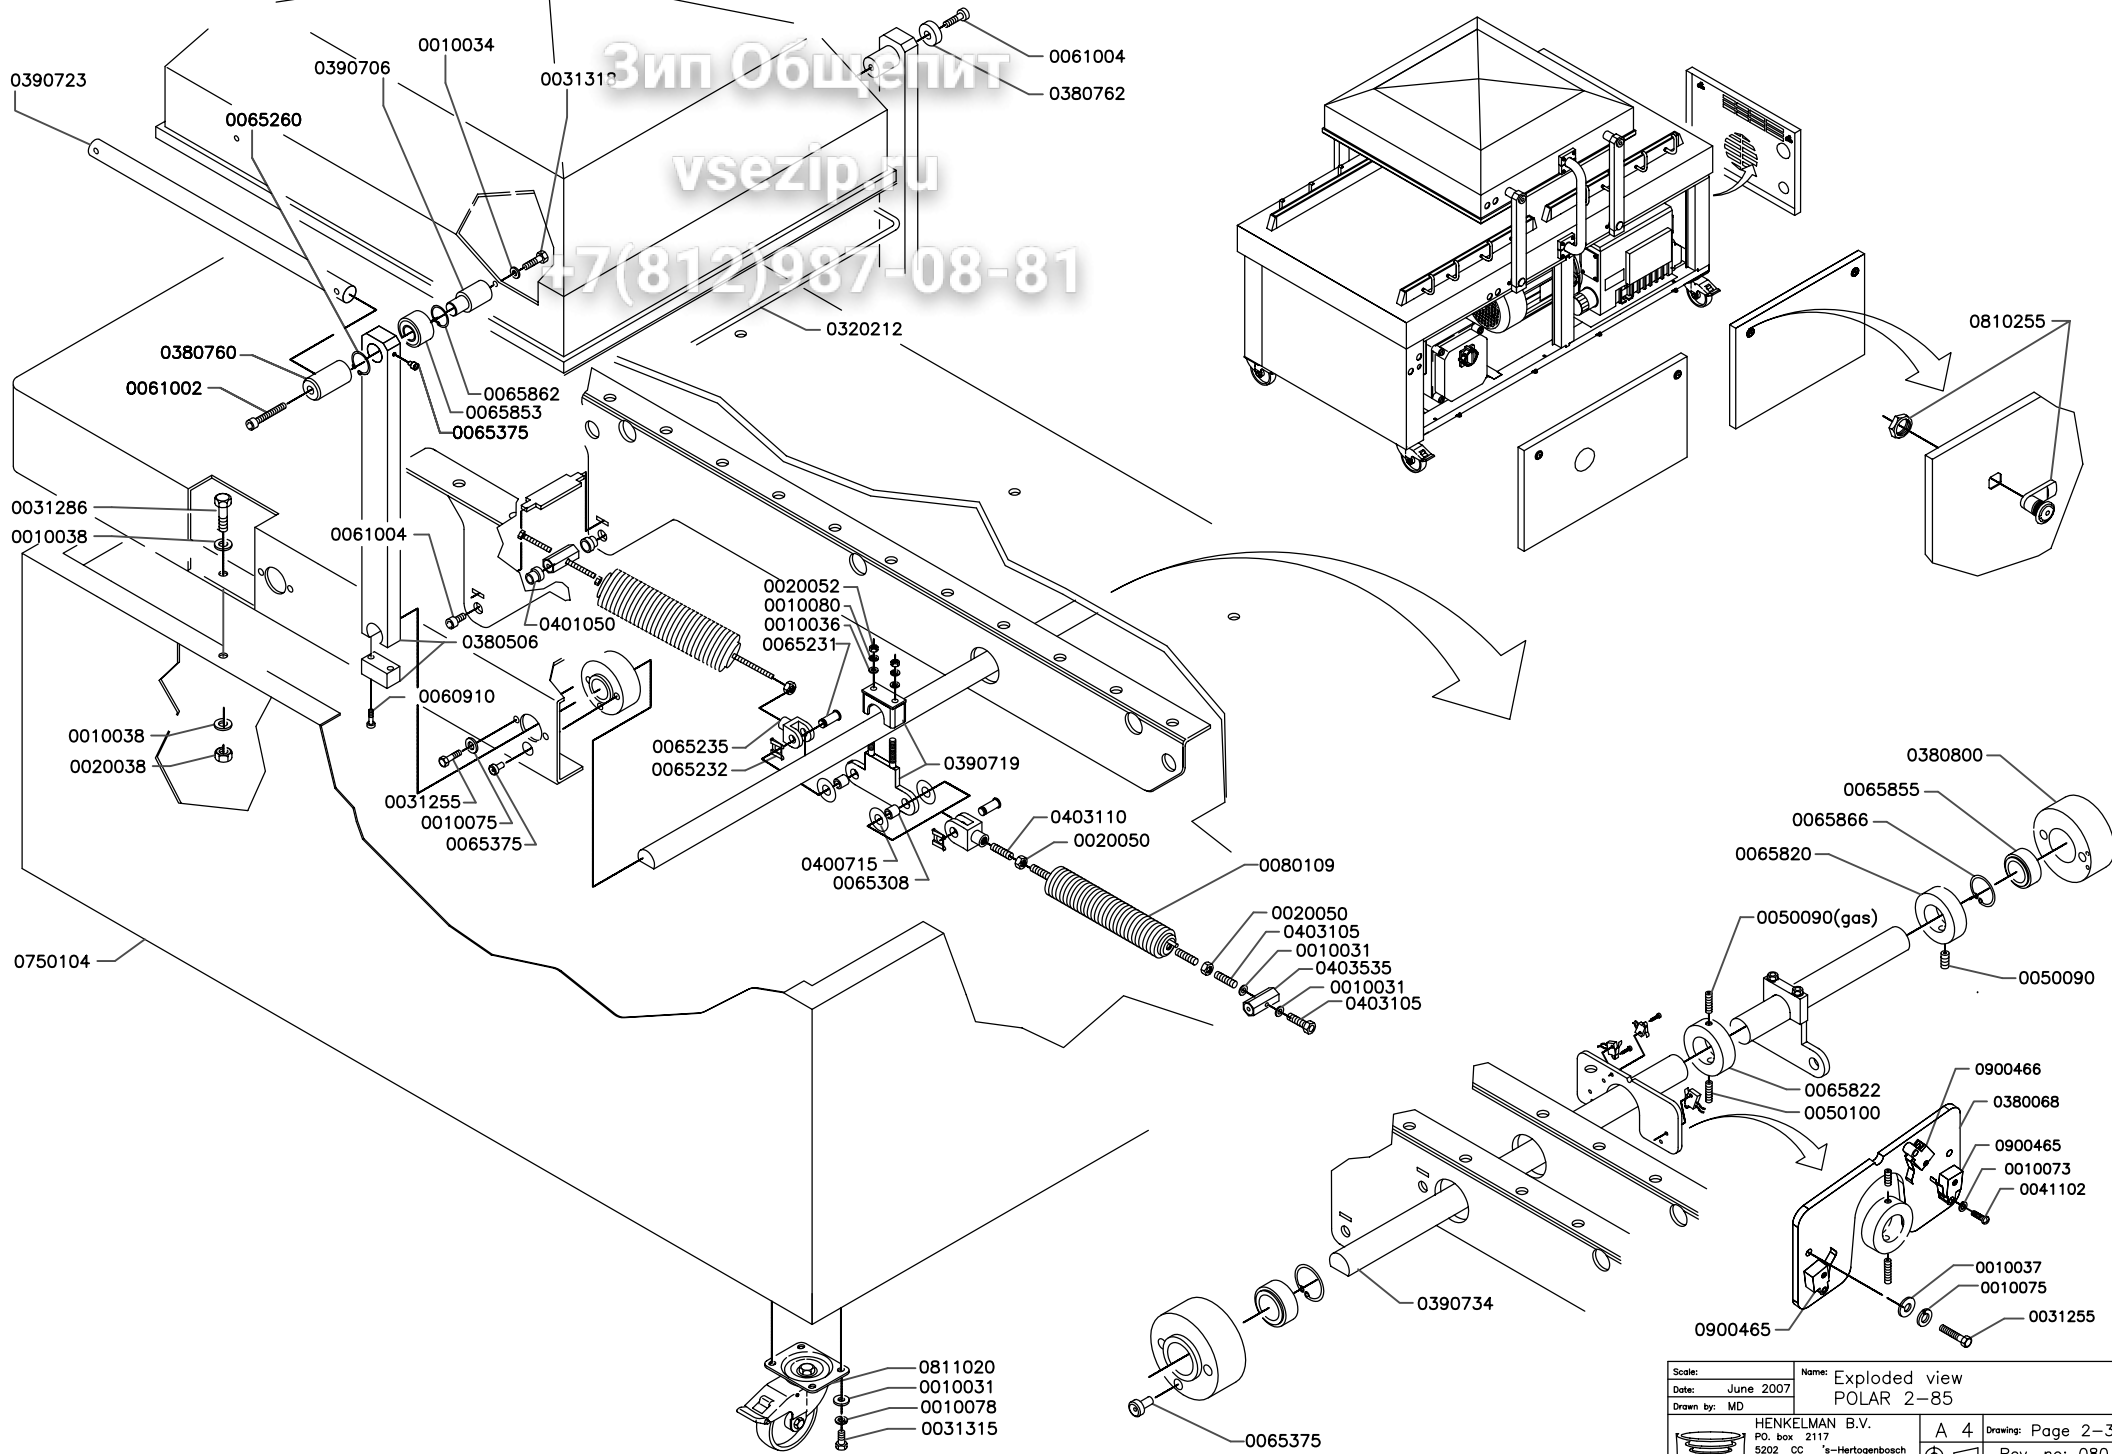

Scale:	Name: Exploded view
Date: Jan 2009	POLAR 2-85
Drawn by: MD	
HENKELMAN B.V. P.O. box 2117 5202 CC 's-Hertogenbosch Tel. ++31(0)73 - 6213671 Fax ++31(0)73 - 6221318 The Netherlands	
A 4	Drawing: Page 1-3
Rev. no: 070	

Зип Общепит  
 vsezip.ru  
 +7(812)987-08-81

Scale:	June 2007	Name:	Exploded view
Date:	June 2007		POLAR 2-85
Drawn by:	MD		
HENKELMAN B.V.		A 4 Drawing: Page 2-3	
PO. box 2117		Rev, no: 080	
5202 CC s-Hertogenbosch			
Tel. ++31(0)73 - 6213671			
Fax ++31(0)73 - 6221318			
The Netherlands			

Зип Общепит

vsezip.ru

+7(812)937-08-81

(CS) = CUT-OFF SEAL  
 (DS) = DOUBLE SEAL  
 (8mm) = 8mm SEAL

Scale:	Name: Exploded view
Date: April 2007	POLAR 2-85
Drawn by: MD	
HENKELMAN B.V. P.O. box 2117 5202 CC 's-Hertogenbosch Tel. ++31(0)73 - 6213671 Fax ++31(0)73 - 6221318 The Netherlands	
A 4	Drawing: Page 3-3
Rev. no: 070	
Ownership explicitly reserved. Multiplication or information to third parties in any form is not permitted without written permission of the owner.	