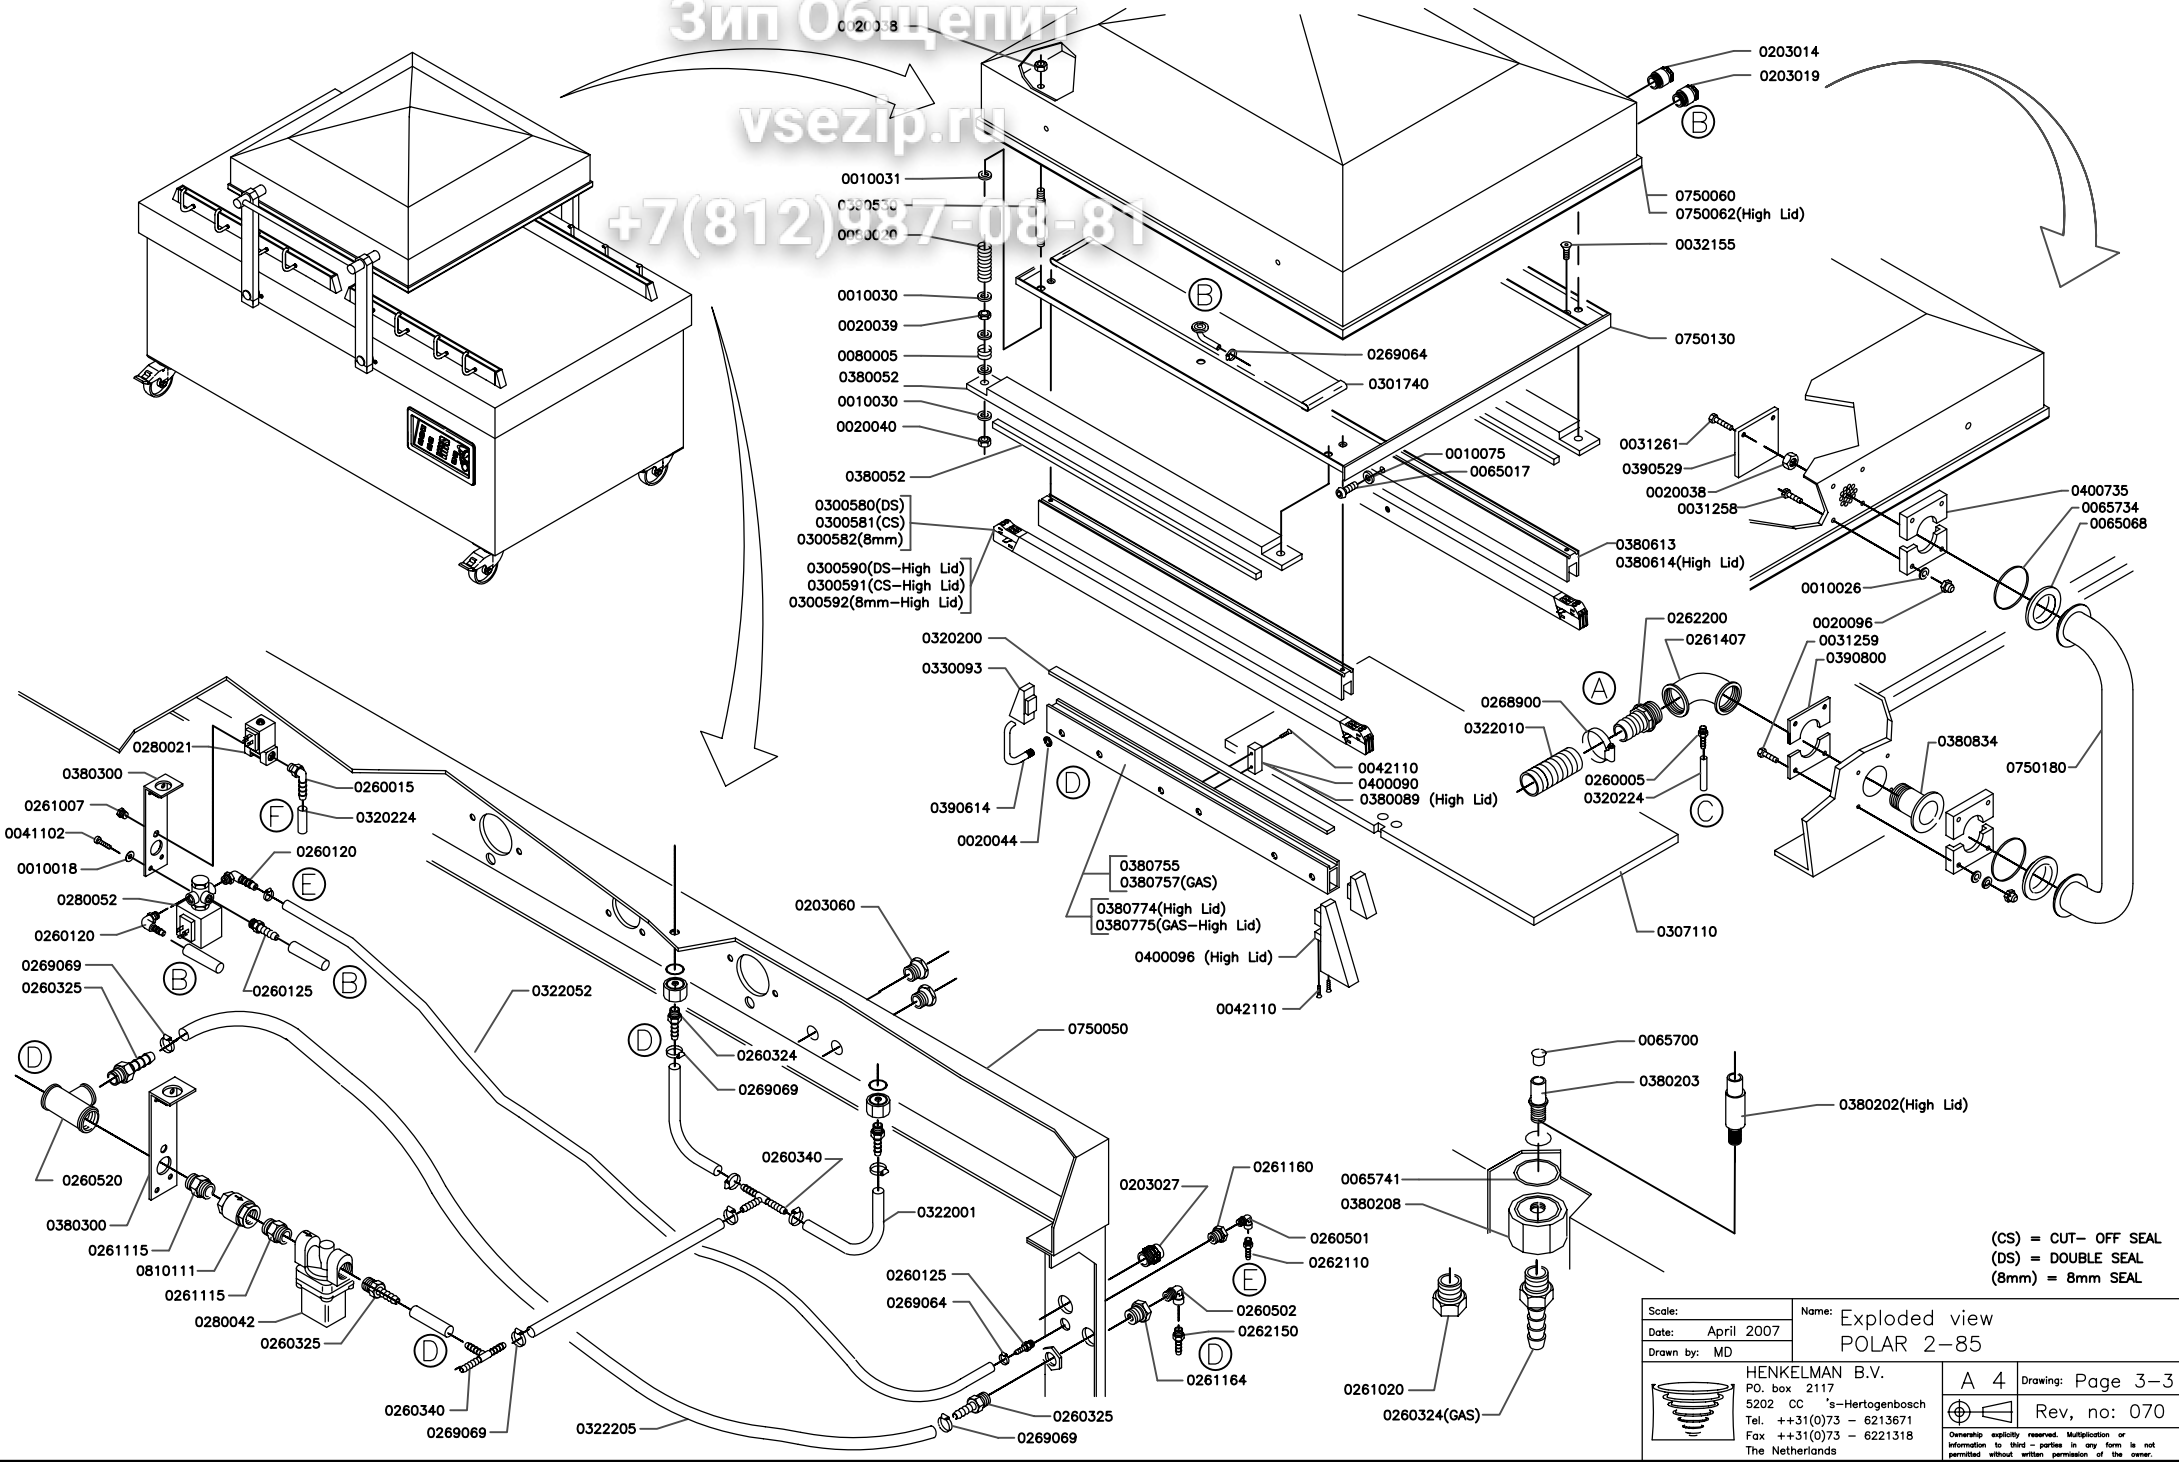

Зип Общепит  
 vsezip.ru  
 +7(812)987-08-81

Scale:	June 2007	Name:	Exploded view
Date:	June 2007		POLAR 2-85
Drawn by:	MD		
HENKELMAN B.V.		A 4 Drawing: Page 2-3	
PO. box 2117		Rev, no: 080	
5202 CC s-Hertogenbosch			
Tel. ++31(0)73 - 6213671			
Fax ++31(0)73 - 6221318			
The Netherlands			

Зип Общепит

vsezip.ru

+7(812)937-08-81

(CS) = CUT-OFF SEAL  
 (DS) = DOUBLE SEAL  
 (8mm) = 8mm SEAL

Scale:	Name: Exploded view
Date: April 2007	POLAR 2-85
Drawn by: MD	
HENKELMAN B.V. P.O. box 2117 5202 CC 's-Hertogenbosch Tel. ++31(0)73 - 6213671 Fax ++31(0)73 - 6221318 The Netherlands	
A 4	Drawing: Page 3-3
Rev. no: 070	
Ownership explicitly reserved. Multiplication or information to third parties in any form is not permitted without written permission of the owner.	