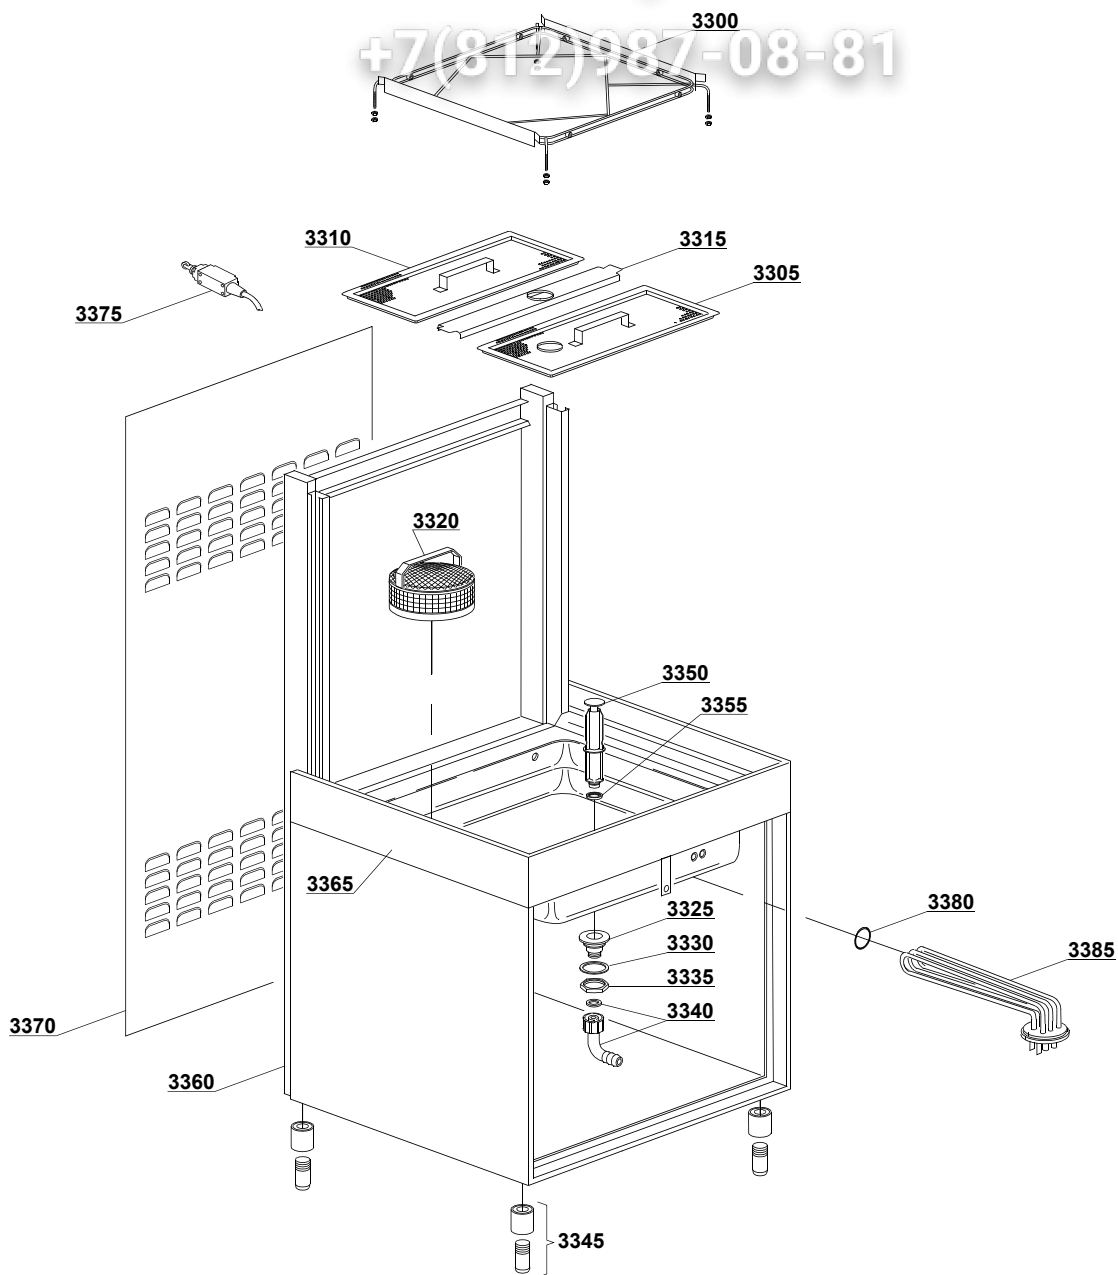

vsezip.ru

+7(812)987-08-81

01_003_e