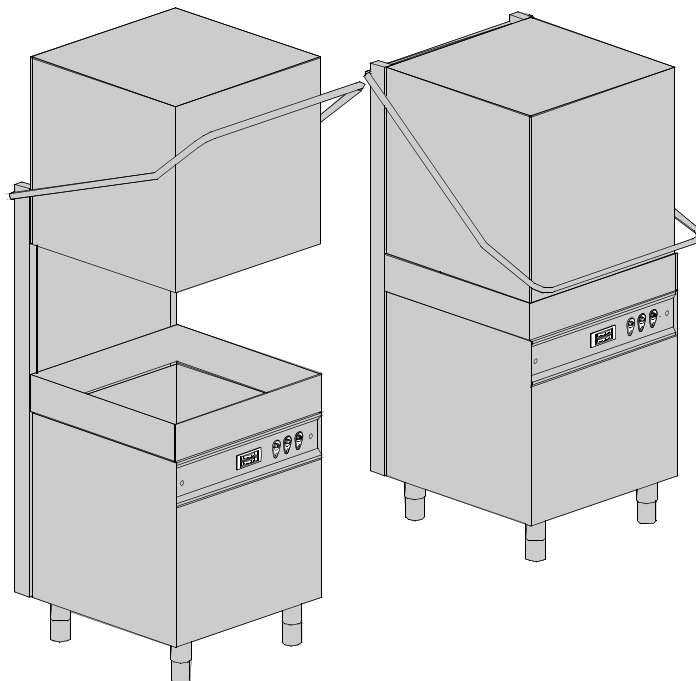

Зип Общепит

vsezip.ru

+7(812)987-08-81

HOOD TYPE MACHINE

INSULATED DOUBLE WALLED CAPOTE
ELECTROMECHANICAL SWITCHES

TYPE: 14U

Accessories

BREAK TANK

BOOSTER PUMP

DVGW

WATER SOFTNER

DETERGENT DISPENSER

DRAIN PUMP

Spare parts manual