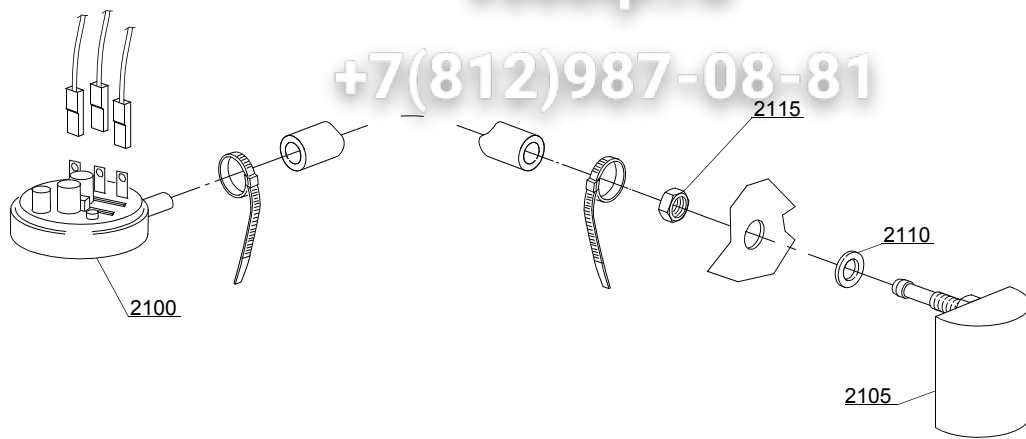

vsezip.ru

+7(812)987-08-81

16_001_e