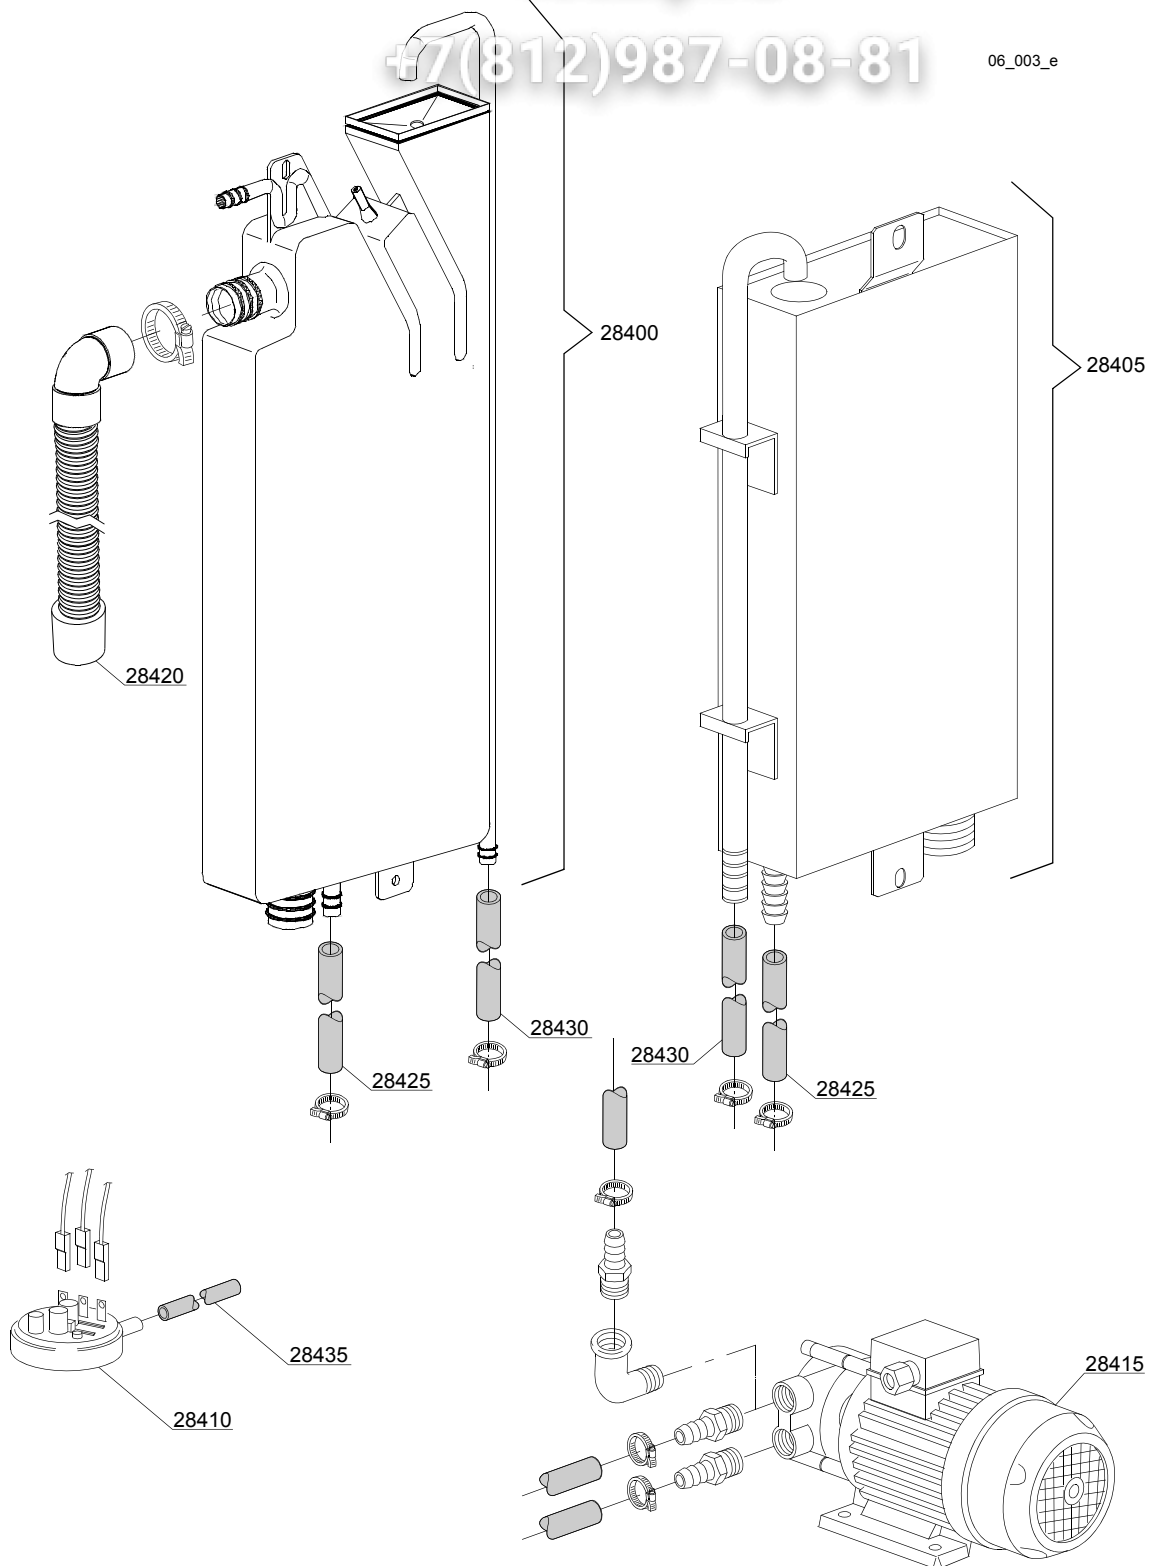

vsezip.ru

+7(812)987-08-81

06_003_e