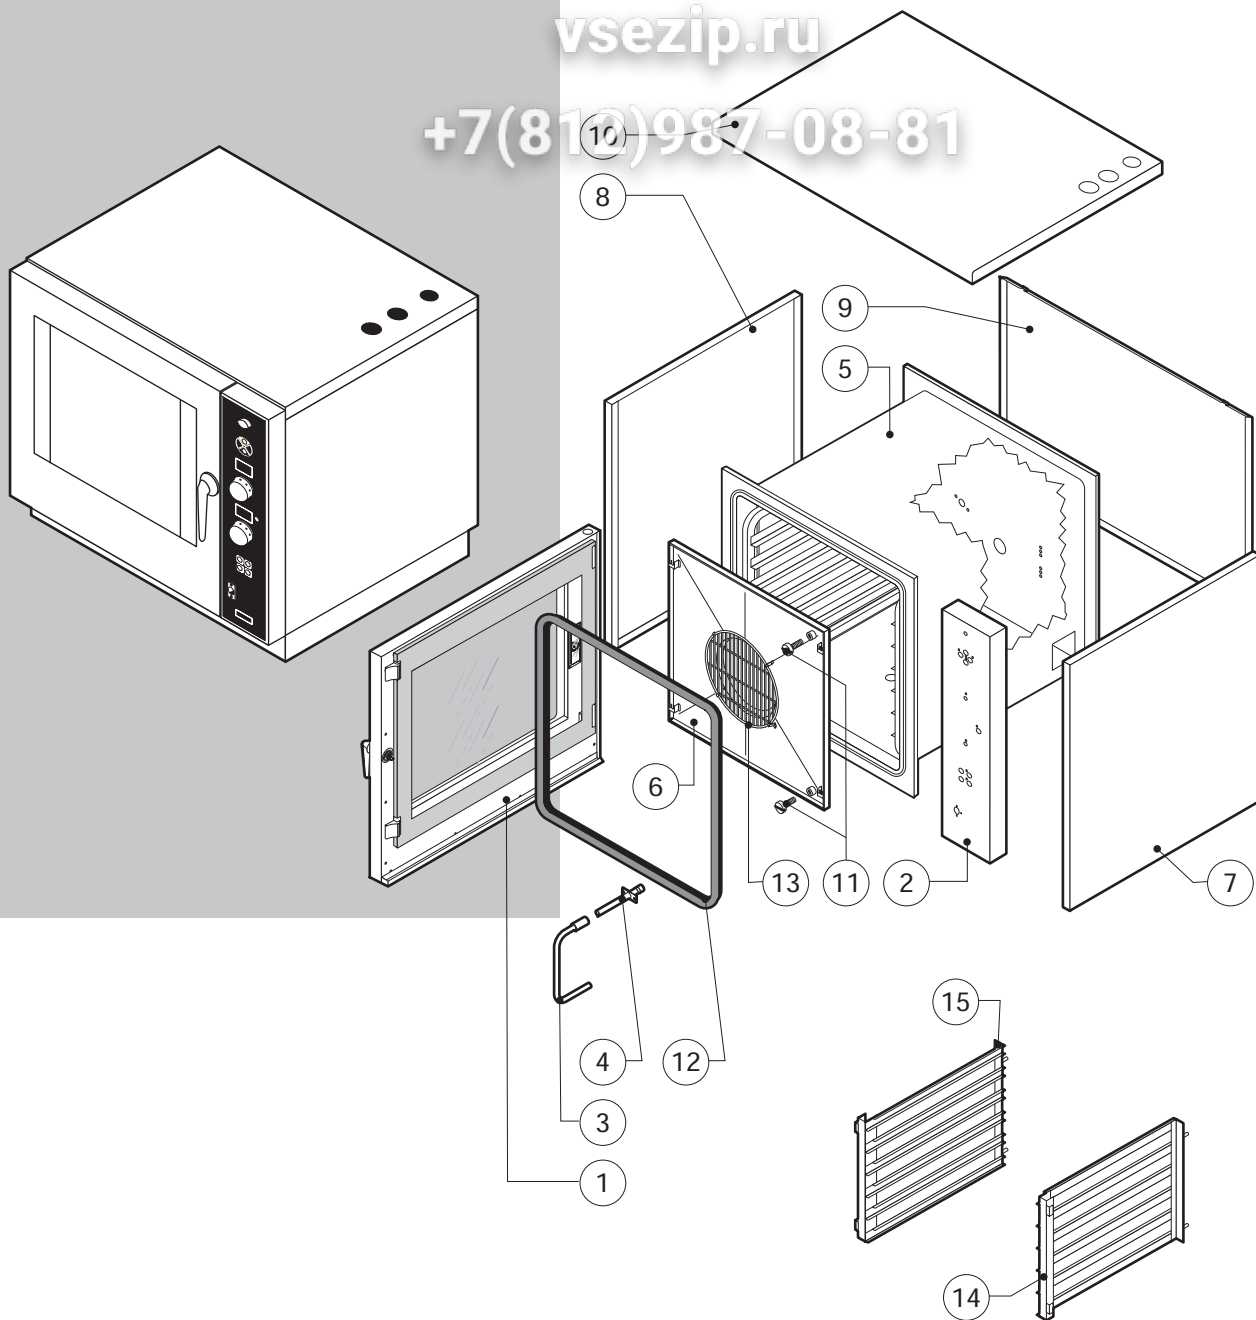

Зип Ощепит

vsezip.ru

+7(810)987-08-81

016.40.177 1061 021.104 DONADINI & C

POS.	CODE	PIECES	DESCRIPTION
1	R11101040	1	DOOR ASSEMBLY
2	R11206910	1	CONTROL PANEL
3	R11200650	1	SPRITZER EXTENSION
4	R11200380	1	SPRITZER UNION
5	R11200000	1	COOKING CABINET ASSEMBLY
6	R11200350	1	FAN GUARD PANEL ASSEMBLY
7	R11414090	1	RIGHT SIDE PANEL
8	R11414100	1	LEFT SIDE PANEL
9	R11414110	1	REAR PANEL
10	R11200190	1	COVER PANEL
11	R58003100	2	FAN GUARD FASTENING SCREW
12	R70044100	1	FRONT GASKET
13	R75300030	1	FAN GUARD GRID Ø 190
14	R11200440	1	REMOVABLE RACK DX
15	R11200450	1	REMOVABLE RACK SX

POS.	CODE	PIECES	DESCRIPTION