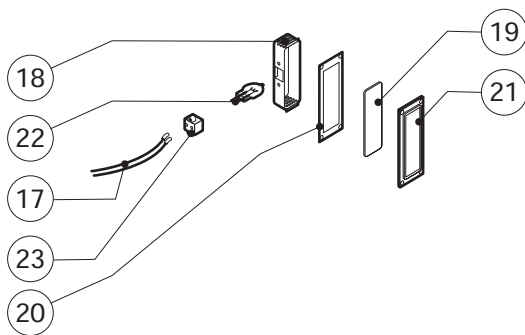

POS.	CODE	PIECES	DESCRIPTION

ЗипОбщепит

vsezip.ru

+7(812)987-08481

016.40.159.1062 021104 DONADINI srl

POS.	CODE	PIECES	DESCRIPTION
1	R11101340	1	DOOR
2	R11206800	1	INNER DOOR PANEL
3	R11100130	1	INNER DOOR GLASS
4	R58001760	2	INNER GLASS SOLID HINGE
5	R58001770	2	INNER GLASS HINGE PIN
6	R58001780	2	INNER GLASS CATCH KIT
7	R11401340	1	TOP "C" PROFILE
8	R11401360	1	LOWER "C" PROFILE
9	R11207250	1	LOWER DOOR HINGE
10	R58002520	1	LOWER HINGE PIN
11	R11200560	1	UPPER DOOR HINGE
12	R58002150	1	HINGE PIN
13	R58004050	2	NUT FOR UPPER DOOR HINGE
14	R10401710	1	WASHER FOR UPPER DOOR HINGE
15	R70050100	6	GLASS SILICON SPACERS
16	R70044150	1	GLASS GASKET
17	R66110310	1	DOOR LAMPS CABLE SET
18	R11401440	1	LAMP COVER
19	R71500150	1	GLASS LAMP