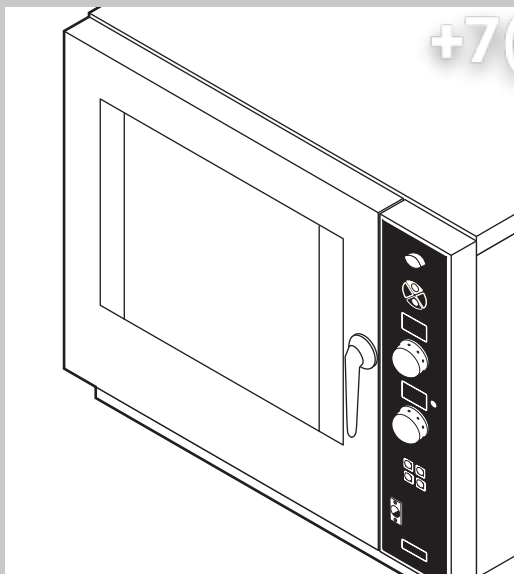

ЗипОбщепит

vsezip.ru

+7(812)987-08481

016.40.159.1062 021104 DONADINI srl

POS.	CODE	PIECES	DESCRIPTION
1	R11101340	1	DOOR
2	R11206800	1	INNER DOOR PANEL
3	R11100130	1	INNER DOOR GLASS
4	R58001760	2	INNER GLASS SOLID HINGE
5	R58001770	2	INNER GLASS HINGE PIN
6	R58001780	2	INNER GLASS CATCH KIT
7	R11401340	1	TOP "C" PROFILE
8	R11401360	1	LOWER "C" PROFILE
9	R11207250	1	LOWER DOOR HINGE
10	R58002520	1	LOWER HINGE PIN
11	R11200560	1	UPPER DOOR HINGE
12	R58002150	1	HINGE PIN
13	R58004050	2	NUT FOR UPPER DOOR HINGE
14	R10401710	1	WASHER FOR UPPER DOOR HINGE
15	R70050100	6	GLASS SILICON SPACERS
16	R70044150	1	GLASS GASKET
17	R66110310	1	DOOR LAMPS CABLE SET
18	R11401440	1	LAMP COVER
19	R71500150	1	GLASS LAMP

POS.	CODE	PIECES	DESCRIPTION
20	R70044200	1	LAMP GASKET
21	R11401450	1	GLASS HOLDER LAMP FLANGE
22	R65270020	1	LIGHT 20W 12V G4
23	R65270450	1	LIGHT SOCKET
24	R65260750	1	LAMPS CONTACT BLOCK
25	R66110310	1	LAMPS CONTACT CABLE SET
26	R11100300	1	DOOR HANDLE ASSEMBLY
27	R69010260	1	DOOR LATCH 1 STEP
28	R69010270	1	DOOR LATCH 2 STEP
29	R69010250	1	DOOR CATCH KIT
30	R69010630	1	INNER DOOR CATCH PLASTIC COVER
31	R61620132	1	PRONG FLANGE