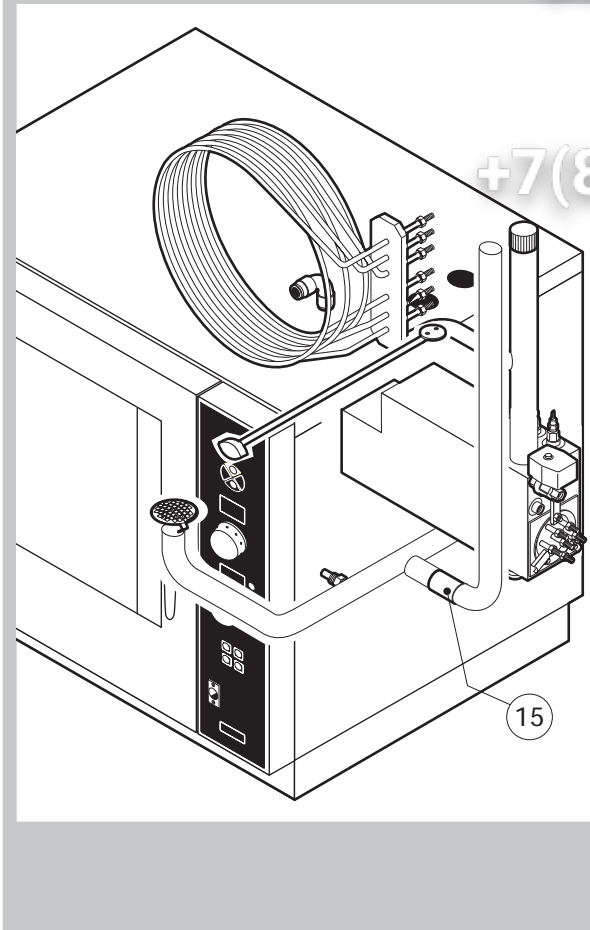

Zip Общепит

vsezip.ru

+7(812)987-08-81

016-40.177.1064 021104 DONADINI srl

POS.	CODE	PIECES	DESCRIPTION
1	R11100410	1	STEAM GENERATOR ASSEMBLY
2	R10201700	1	DRAIN FILTER
3	R58003740	1	CHAMBER VENT ROD
4	R69010410	1	STEAM OUTLET KNOB
5	R04403460	1	CHAMBER VENT PLATE Ø 46
6	R58005680	1	STEAM GENERATOR DESCALING CAP 1"1/4 F
7	R65110560	1	STEAM QUENCHING NOZZLE Ø 1
8	R61630011	2	METAL CLAMPS 12-22/9
9	R61630021	2	METAL CLAMPS 30-45/9
10	*R65011540	1	CHAMBER HEATING ELEMENT 7500W
11	*R65020350	1	STEAM GENERATOR HEATING ELEMENT 7500W
12	R65110560	1	STEAM GENERATOR DRAIN MOTORIZED VALVE
13	R65320010	2	STEAM GENERATOR LEVEL PROBE
14	R70050040	1	STEAM GENERATOR CAP GASKET
15	R70060010	1	SILICON COUPLING Ø 30
16	R70060080	1	SILICON COUPLING Ø 13
17	R62090478	7	ELBOW MIDLING PIPE FITTING D.10
18	R62090458	1	STRAIGHT MIDLING PIPE FITTING D.10
19	R70070060	1	PE D.10 MM X7 WATER FLEXIBLE PIPE (2 MT LONG)

POS.	CODE	PIECES	DESCRIPTION
20	R70045010	1	STEAM GENERATOR HEATING ELEMENT GASKET

*COMPONENT SUBMITTED TO CHANGEMENTS CAUSED BY TENSION DIFFERENT FROM THE STANDARD (3N AC400V 50HZ)