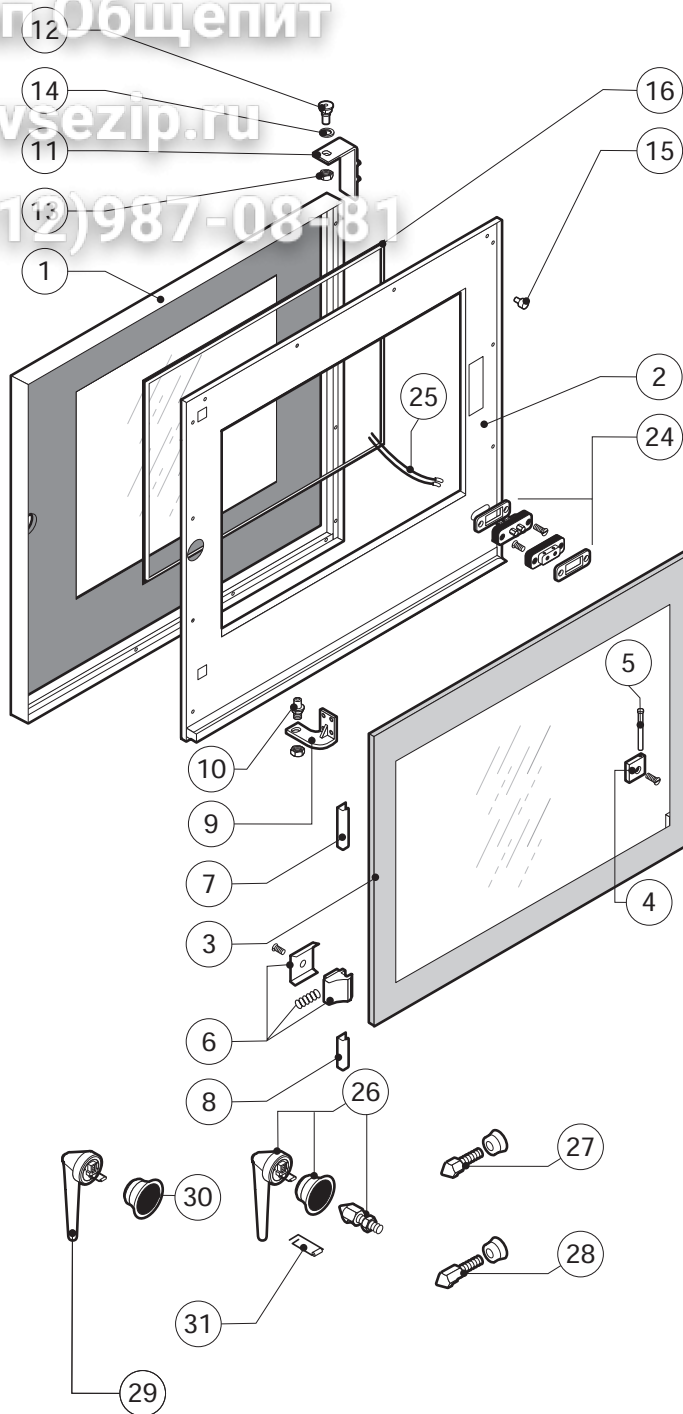

ЗипОбщепит

vsezip.ru

+7(812)987-08481

016.40.159.1062 021104 DONADINI srl

POS.	CODE	PIECES	DESCRIPTION
1	R11101340	1	DOOR
2	R11206800	1	INNER DOOR PANEL
3	R11100130	1	INNER DOOR GLASS
4	R58001760	2	INNER GLASS SOLID HINGE
5	R58001770	2	INNER GLASS HINGE PIN
6	R58001780	2	INNER GLASS CATCH KIT
7	R11401340	1	TOP "C" PROFILE
8	R11401360	1	LOWER "C" PROFILE
9	R11207250	1	LOWER DOOR HINGE
10	R58002520	1	LOWER HINGE PIN
11	R11200560	1	UPPER DOOR HINGE
12	R58002150	1	HINGE PIN
13	R58004050	2	NUT FOR UPPER DOOR HINGE
14	R10401710	1	WASHER FOR UPPER DOOR HINGE
15	R70050100	6	GLASS SILICON SPACERS
16	R70044150	1	GLASS GASKET
17	R66110310	1	DOOR LAMPS CABLE SET
18	R11401440	1	LAMP COVER
19	R71500150	1	GLASS LAMP

POS.	CODE	PIECES	DESCRIPTION
20	R70044200	1	LAMP GASKET
21	R11401450	1	GLASS HOLDER LAMP FLANGE
22	R65270020	1	LIGHT 20W 12V G4
23	R65270450	1	LIGHT SOCKET
24	R65260750	1	LAMPS CONTACT BLOCK
25	R66110310	1	LAMPS CONTACT CABLE SET
26	R11100300	1	DOOR HANDLE ASSEMBLY
27	R69010260	1	DOOR LATCH 1 STEP
28	R69010270	1	DOOR LATCH 2 STEP
29	R69010250	1	DOOR CATCH KIT
30	R69010630	1	INNER DOOR CATCH PLASTIC COVER
31	R61620132	1	PRONG FLANGE