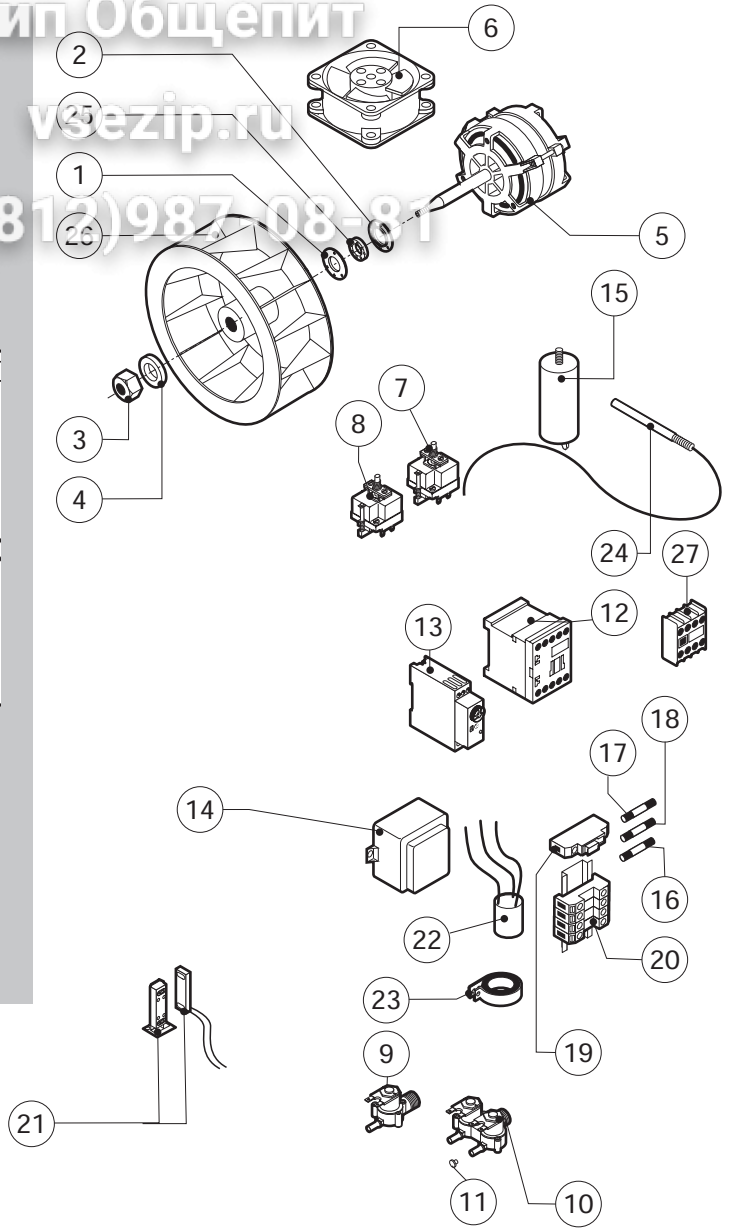

Зип Общепит

vsezip.ru

+7(812)987-08-81

016.40-177 1063 021104 DONADINI s.r.l

POS.	CODE	PIECES	DESCRIPTION
1	R58003860	1	MOTOR GASKET BRASS FLANGE
2	R58003870	1	MOTOR GASKET BRASS COUNTER FLANGE
3	R58004020	1	FAN SECURITY NUT M10 SX
4	R61400052	1	FAN WASHER Ø 21/10.5
5	*R65040421	1	MOTOR KW 025 2P 220-240V KIT
6	R65060050	2	COMPONENTS VENTILATION MOTOR Ø 120
7	R65070350	1	CHAMBER SAFETY THERMOSTAT
8	R65070081	1	STEAM GENERATOR SAFETY THERMOSTAT
9	R65110200	1	SOLENOID VALVE 220V 50HZ
10	R65110210	1	SOLENOID VALVE 220V 50HZ WITH FLOW REDUCER
11	R65110510	1	15 LT/H WATER FLOW REDUCER
12	*R65140380	6	CONTACTOR 3RT1016-1AP02 240V
13	*R65160320	1	THERMIC PROTECTION T12-211S-2A
14	R65180420	2	TRANSFORMER 20VA
15	*R65190180	1	CAPACITOR 10 µF
16	R65200200	1	FUSE 2A
17	R65200080	1	FUSE 0.25A (T)
18	R65200120	1	FUSE 0.25A (T)
19	R65210020	3	FUSE CARRIER

POS.	CODE	PIECES	DESCRIPTION
20	R65220090	1	TERMINAL BOARD
21	R65265100	1	DOOR SWITCH
22	*R65280200	3	INTERFERENCE SUPPRESSOR
23	*R65280450	1	FERRITE
24	R65325000	3	PROBE PT100
25	R70020040	1	MOTOR GASKET
26	*R75400400	1	FAN Ø 220x78/12 50HZ P.D. KIT
27	*R65140420	2	AUX.CONTACT 1L+1R 3RH1911-1FA11

*COMPONENT SUBMITTED TO CHANGEMENTS CAUSED BY TENSION DIFFERENT FROM THE STANDARD (3N AC400V 50HZ)