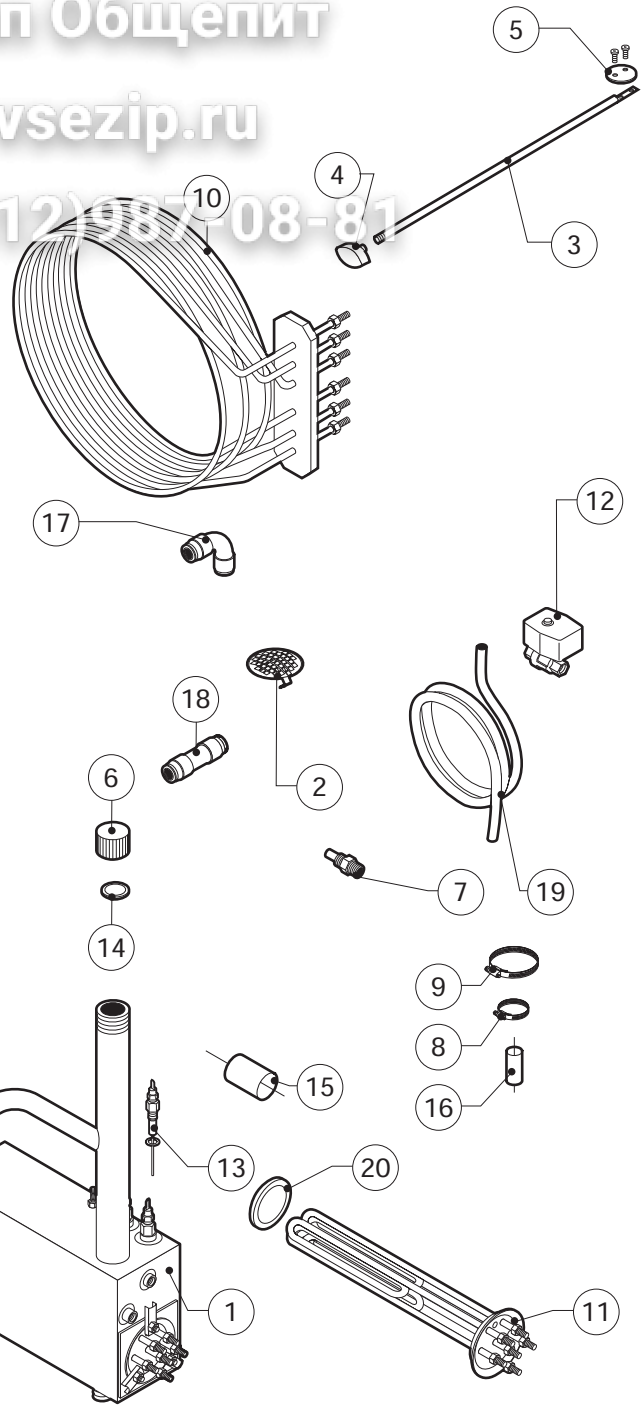

Zip Общепит

vsezip.ru

+7(812)987-08-81

016-40.177.1064 021104 DONADINI srl

POS.	CODE	PIECES	DESCRIPTION
1	R11100410	1	STEAM GENERATOR ASSEMBLY
2	R10201700	1	DRAIN FILTER
3	R58003740	1	CHAMBER VENT ROD
4	R69010410	1	STEAM OUTLET KNOB
5	R04403460	1	CHAMBER VENT PLATE Ø 46
6	R58005680	1	STEAM GENERATOR DESCALING CAP 1"1/4 F
7	R65110560	1	STEAM QUENCHING NOZZLE Ø 1
8	R61630011	2	METAL CLAMPS 12-22/9
9	R61630021	2	METAL CLAMPS 30-45/9
10	*R65011540	1	CHAMBER HEATING ELEMENT 7500W
11	*R65020350	1	STEAM GENERATOR HEATING ELEMENT 7500W
12	R65110560	1	STEAM GENERATOR DRAIN MOTORIZED VALVE
13	R65320010	2	STEAM GENERATOR LEVEL PROBE
14	R70050040	1	STEAM GENERATOR CAP GASKET
15	R70060010	1	SILICON COUPLING Ø 30
16	R70060080	1	SILICON COUPLING Ø 13
17	R62090478	7	ELBOW MIDLING PIPE FITTING D.10
18	R62090458	1	STRAIGHT MIDLING PIPE FITTING D.10
19	R70070060	1	PE D.10 MM X7 WATER FLEXIBLE PIPE (2 MT LONG)

POS.	CODE	PIECES	DESCRIPTION
20	R70045010	1	STEAM GENERATOR HEATING ELEMENT GASKET

*COMPONENT SUBMITTED TO CHANGEMENTS CAUSED BY TENSION DIFFERENT FROM THE STANDARD (3N AC400V 50HZ)