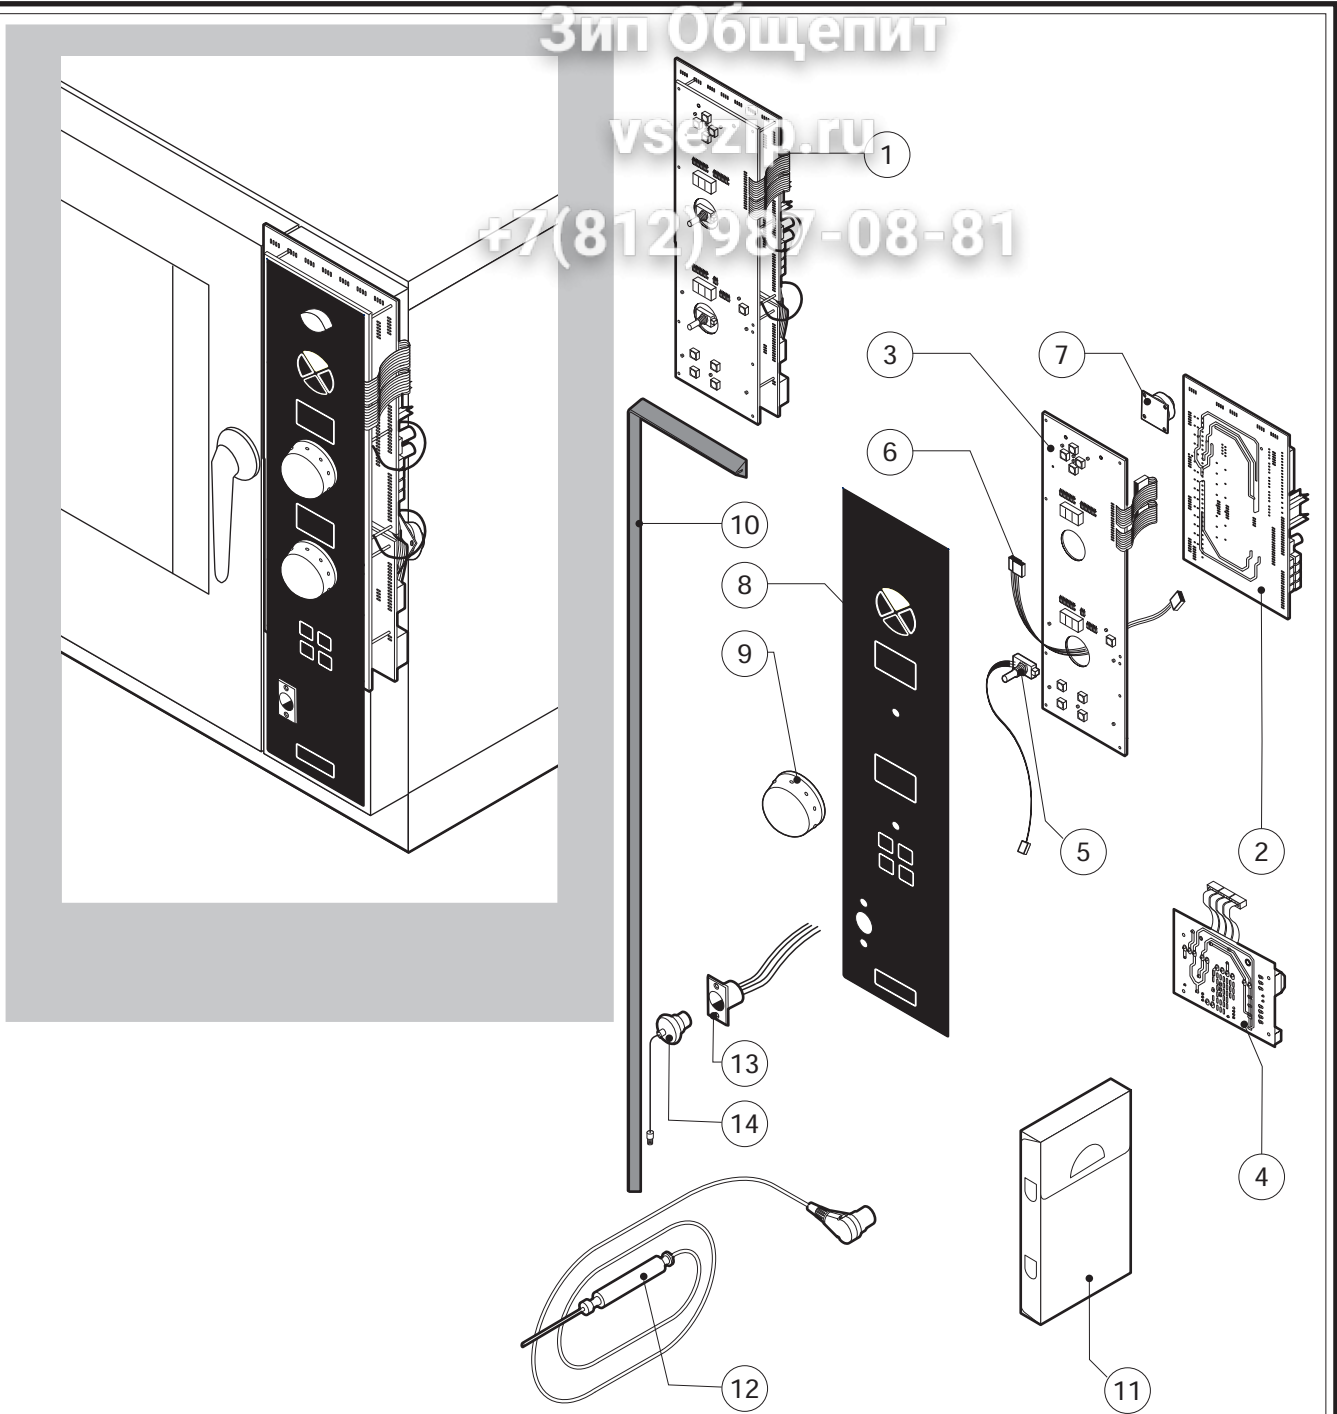

Зип Общепит

vsezip.ru

+7(812)987-08-81

POS.	CODE	PIECES	DESCRIPTION
1	R65301310	1	CONTROL PANEL P.C. BOARD
2	R65301320	1	FRONT PC BOARD "D" MOD
3	R65301330	1	RELAY PC BOARD "D" MOD
4	R65301480	1	BOILER CONTROL PC BOARD "H-P" MOD
5	R65301450	2	FRONT PC BOARD ENCODER
6	R65301340	1	PC BOARD FLAT CABLE
7	R65301440	1	PC BOARD BUZZER
8	R67012890	1	LAINOX PLATE
9	R69030260	2	KNOB
10	R70044250	1	CONTROL PANEL GASKET
11	R86020420	1	CORE TEMPERATURE PROBE BOX
12	R65321120	1	CORE TEMPERATURE PROBE
13	R65320920	1	CORE TEMPERATURE PROBE FEMALE CONNECTOR
14	R65321020	1	COVER FOR FEMALE CONNECTOR