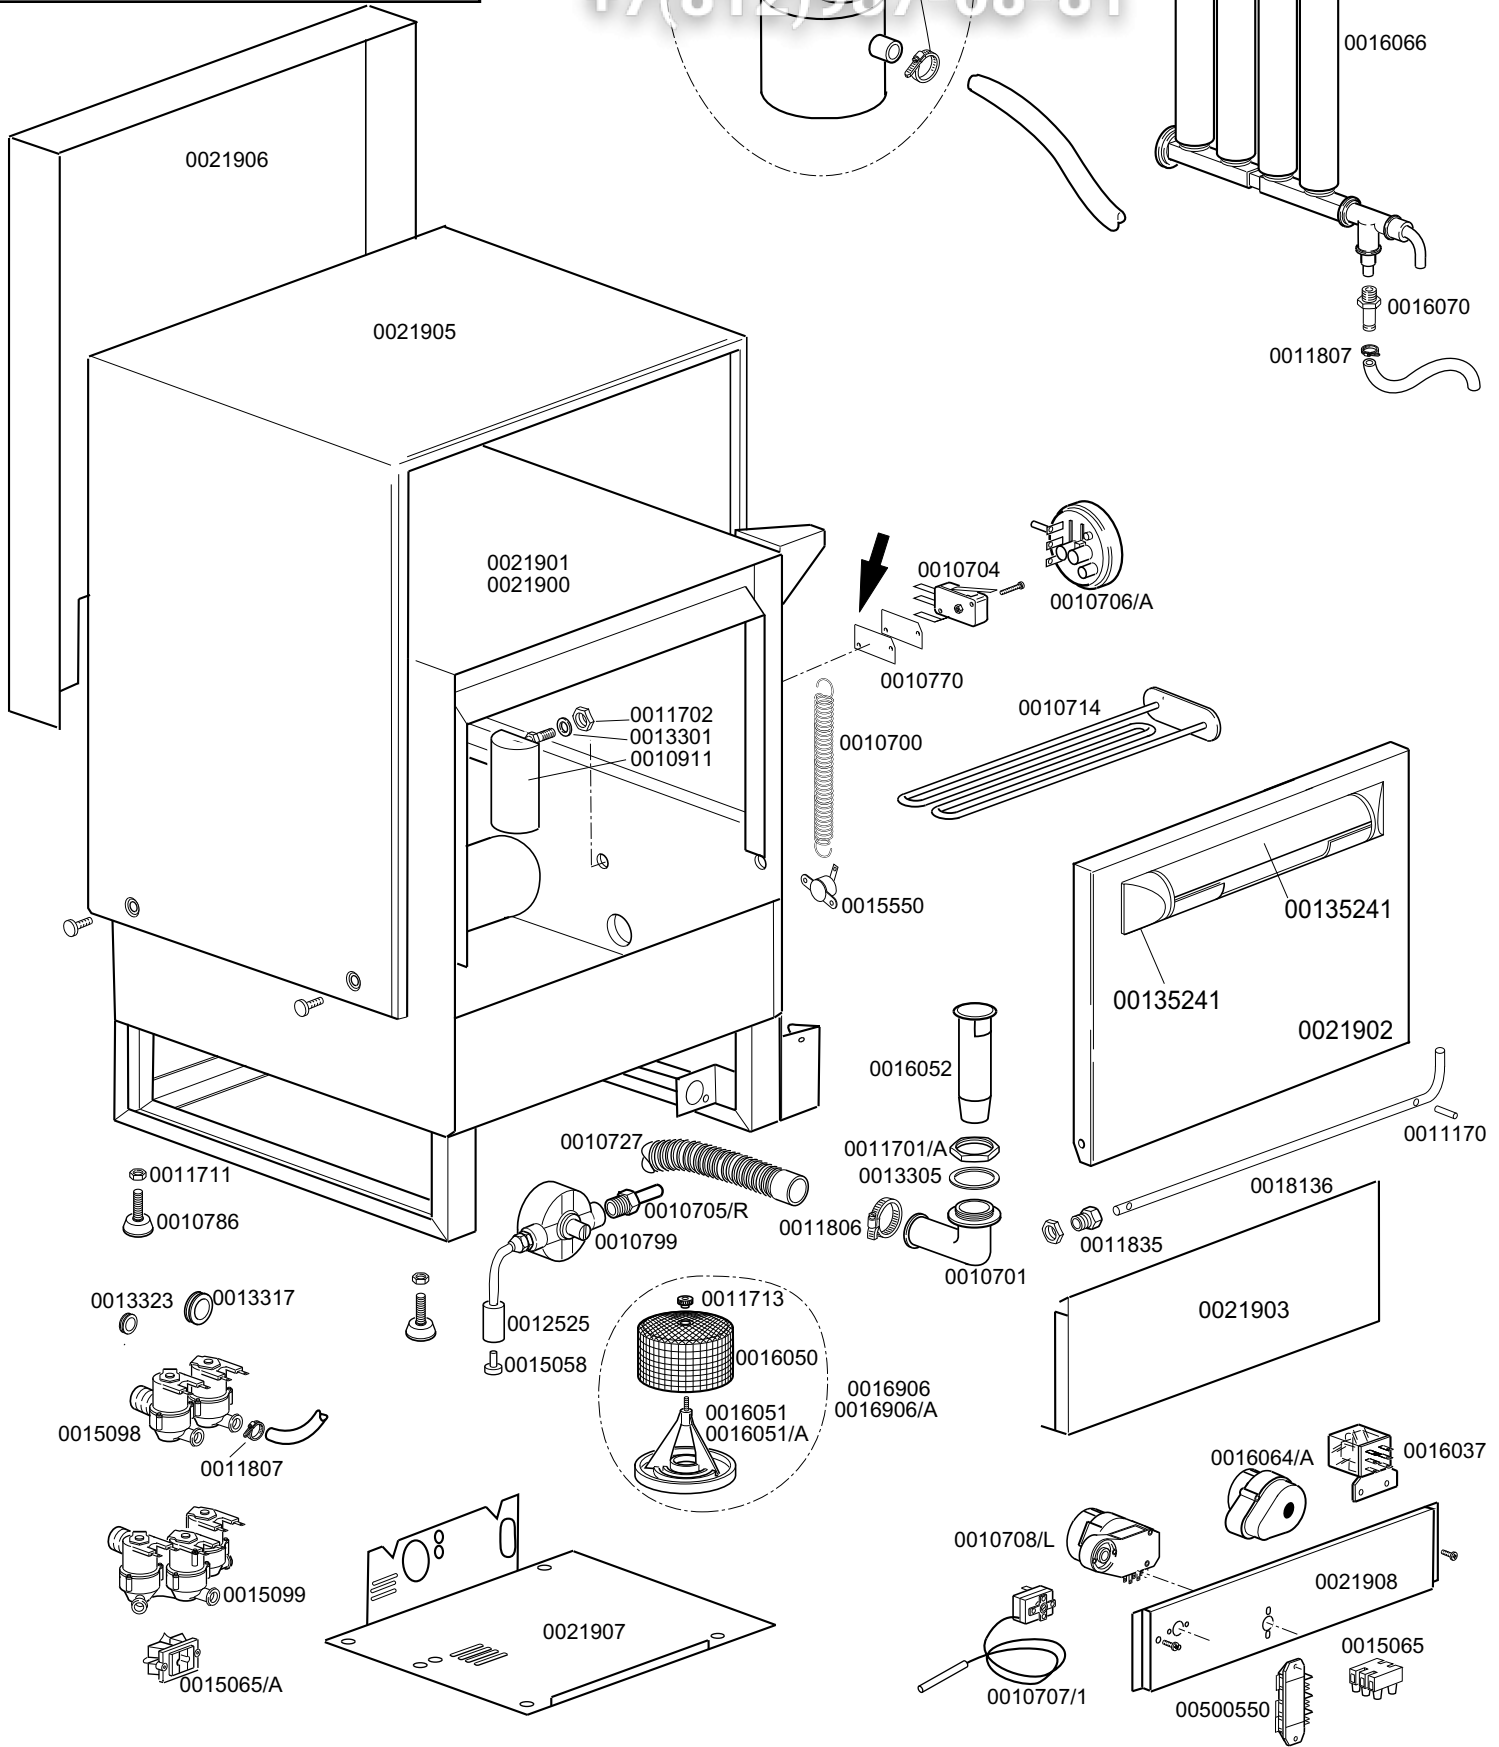

	TABLE	REV
	KI4510	01
DISHWASHER K-36		
From serial NR.00010948 on		

Зип Общепит
 zipp.ru
 +7(812)937-08-81

Зип Общепит

DISHWASHER K-36

TABLE
KI4510

vsezip.ru

+7(812)912-3131

CODE	DESCRIPTION	CODE	DESCRIPTION
0016066	1 Liter 4 element decalcifier	0021908	Electrical component panel
0010700	Door spring	0010727	1,5 m. H2O drain liner
0010701	Drain elbow	0013240	Handle door in plastic
0010704	16-A Door safety micro-switch	0016037	B 1-2 Relay
0010705/R	8D. Pipe fitting	0016064/A	Timer 18' CDC
0010706/A	"EL" pressure switch		
0010707/1	Thermostat		
0010708/L	Rapid timer 120" 230/50		
0010714	2000W 240V Heating element		
0016052	Over flow device pipe		
0010770	Insulator for micro-switch		
0010786	M10x25 Small black foot		
0010799	Shining prod.dosing device T1000		
0010911	Air-trap		
0011170	M5x25 Security bolt		
0011701/A	Stainless steel nut for floor drain		
0011702	M8 Stainless steel nut		
0011711	M10 Zinc-Plated nut		
0011713	Filter fastening knulred nut		
0011806	25/40 Stainless steel clamps		
0011807	12/20 Stainless steel clamp		
0011807	12/20 Stainless steel clamp		
0011835	Brass bush		
0012525	Counter-weight for small filter		
0013301	14x8x1,5 D. Gasket		
0013305	44x32x3 Drain elbow gasket		
0013317	40D.Rubber cable-pass		
0013323	13D.Rubber cable-pass		
00135241	Plastic handle		
0015058	Small shin.prod.suct.filter		
0015065	12 Poles PA44 WP terminal board		
0015065/A	Cable fastener with screw		
0015098	Double solenoid valve		
0015099	Triple solenoid valve		
0015550	Conveyor safety thermostat		
0016050	Stainless steel filter net		
0016051	Filter botton		
0016051/A	Filter botton		
0016067	Salt container		
0016067/A	OR for salt container plug		
0016067/B	Salt container gasket		
0016067/C	Salt container ferrule		
0016067/D	Salt container plug		
0016070	CFD complete non-return valve		
0016082	Funnel		
0016906	30D. Connection pump suction filter		
0016906/A	50D. Connection pump suction filter		
0018136	Stars door rod		
0021900	Body standard version		
0021901	Body water softener version		
0021902	Complete door		
0021903	Lower panel		
0021905	Upper-later cover		
0021906	Back cover		
0021907	Botton protection		
00500550	3 Poles FV110 terminal board		