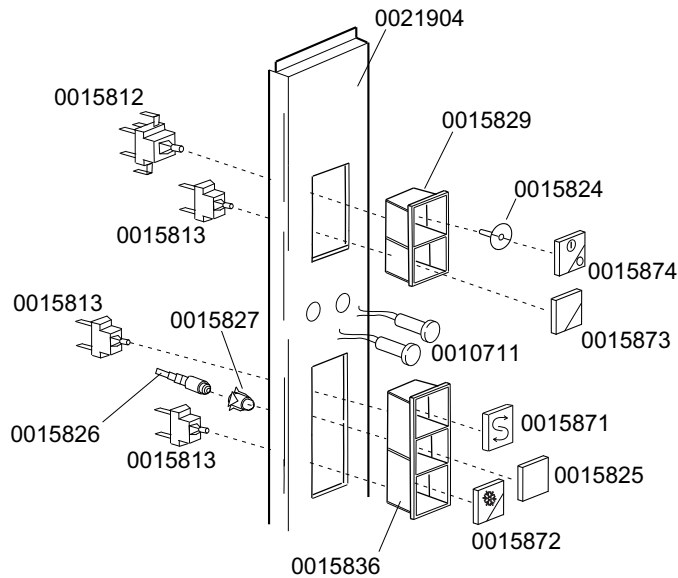

**WATER SOFTENER
VERSION**