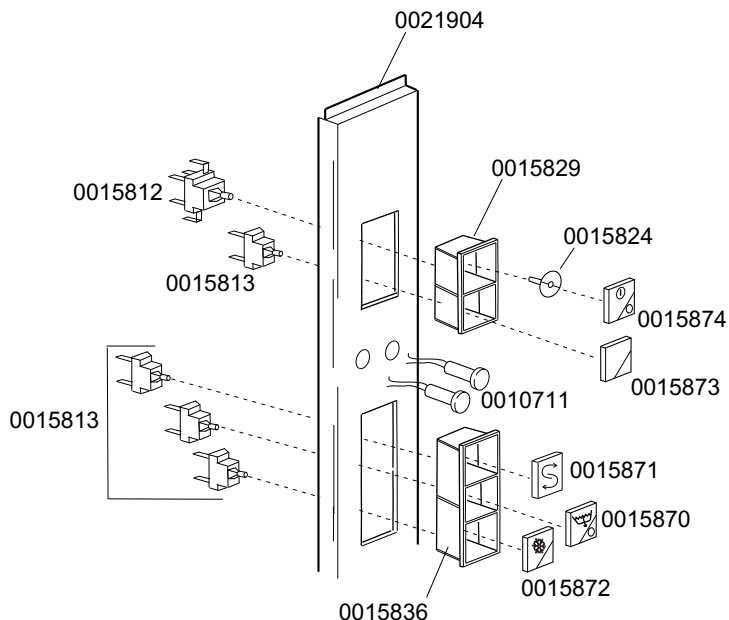

**WATER SOFTENER
+
DRAIN PUMP VERSION**