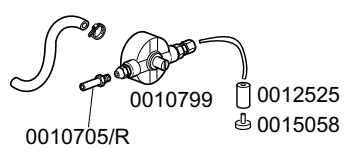

KROMO

TABLE

KI4310

REV

08

GLASSWASHER K 45

Зип Общедит

0013065

0016067/A

0013067/C

0016067/B

0016082

+7(812)987-08-81