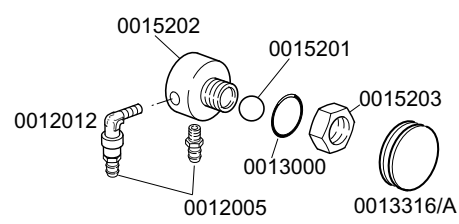

KROMO

TABLE

KI4310

REV

08

GLASSWASHER K 45

Зип Общедит

0013065

0016067/A

0013067/C

0016067/B

0016082

+7(812)987-08-81