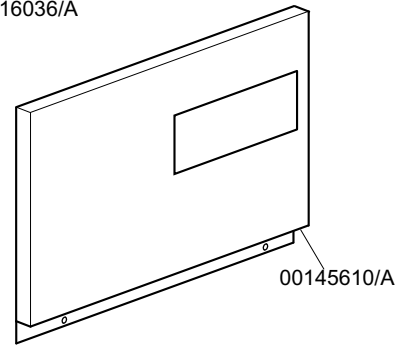

KROMO

TABLE

KI4310

REV

08

GLASSWASHER K 45

Зип Общедит

0013065

0016067/A

0013067/C

0016067/B

0016082

+7(812)987-08-81