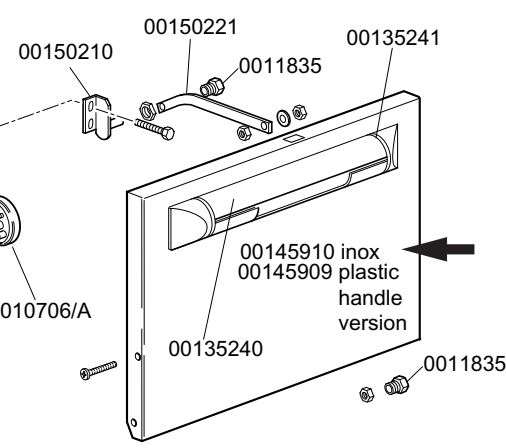

KROMO

TABLE

KI4310

REV

08

GLASSWASHER K 45

Зип Общедит

0013065

0016067/A

0013067/C

0016067/B

0016082

+7(812)987-08-81