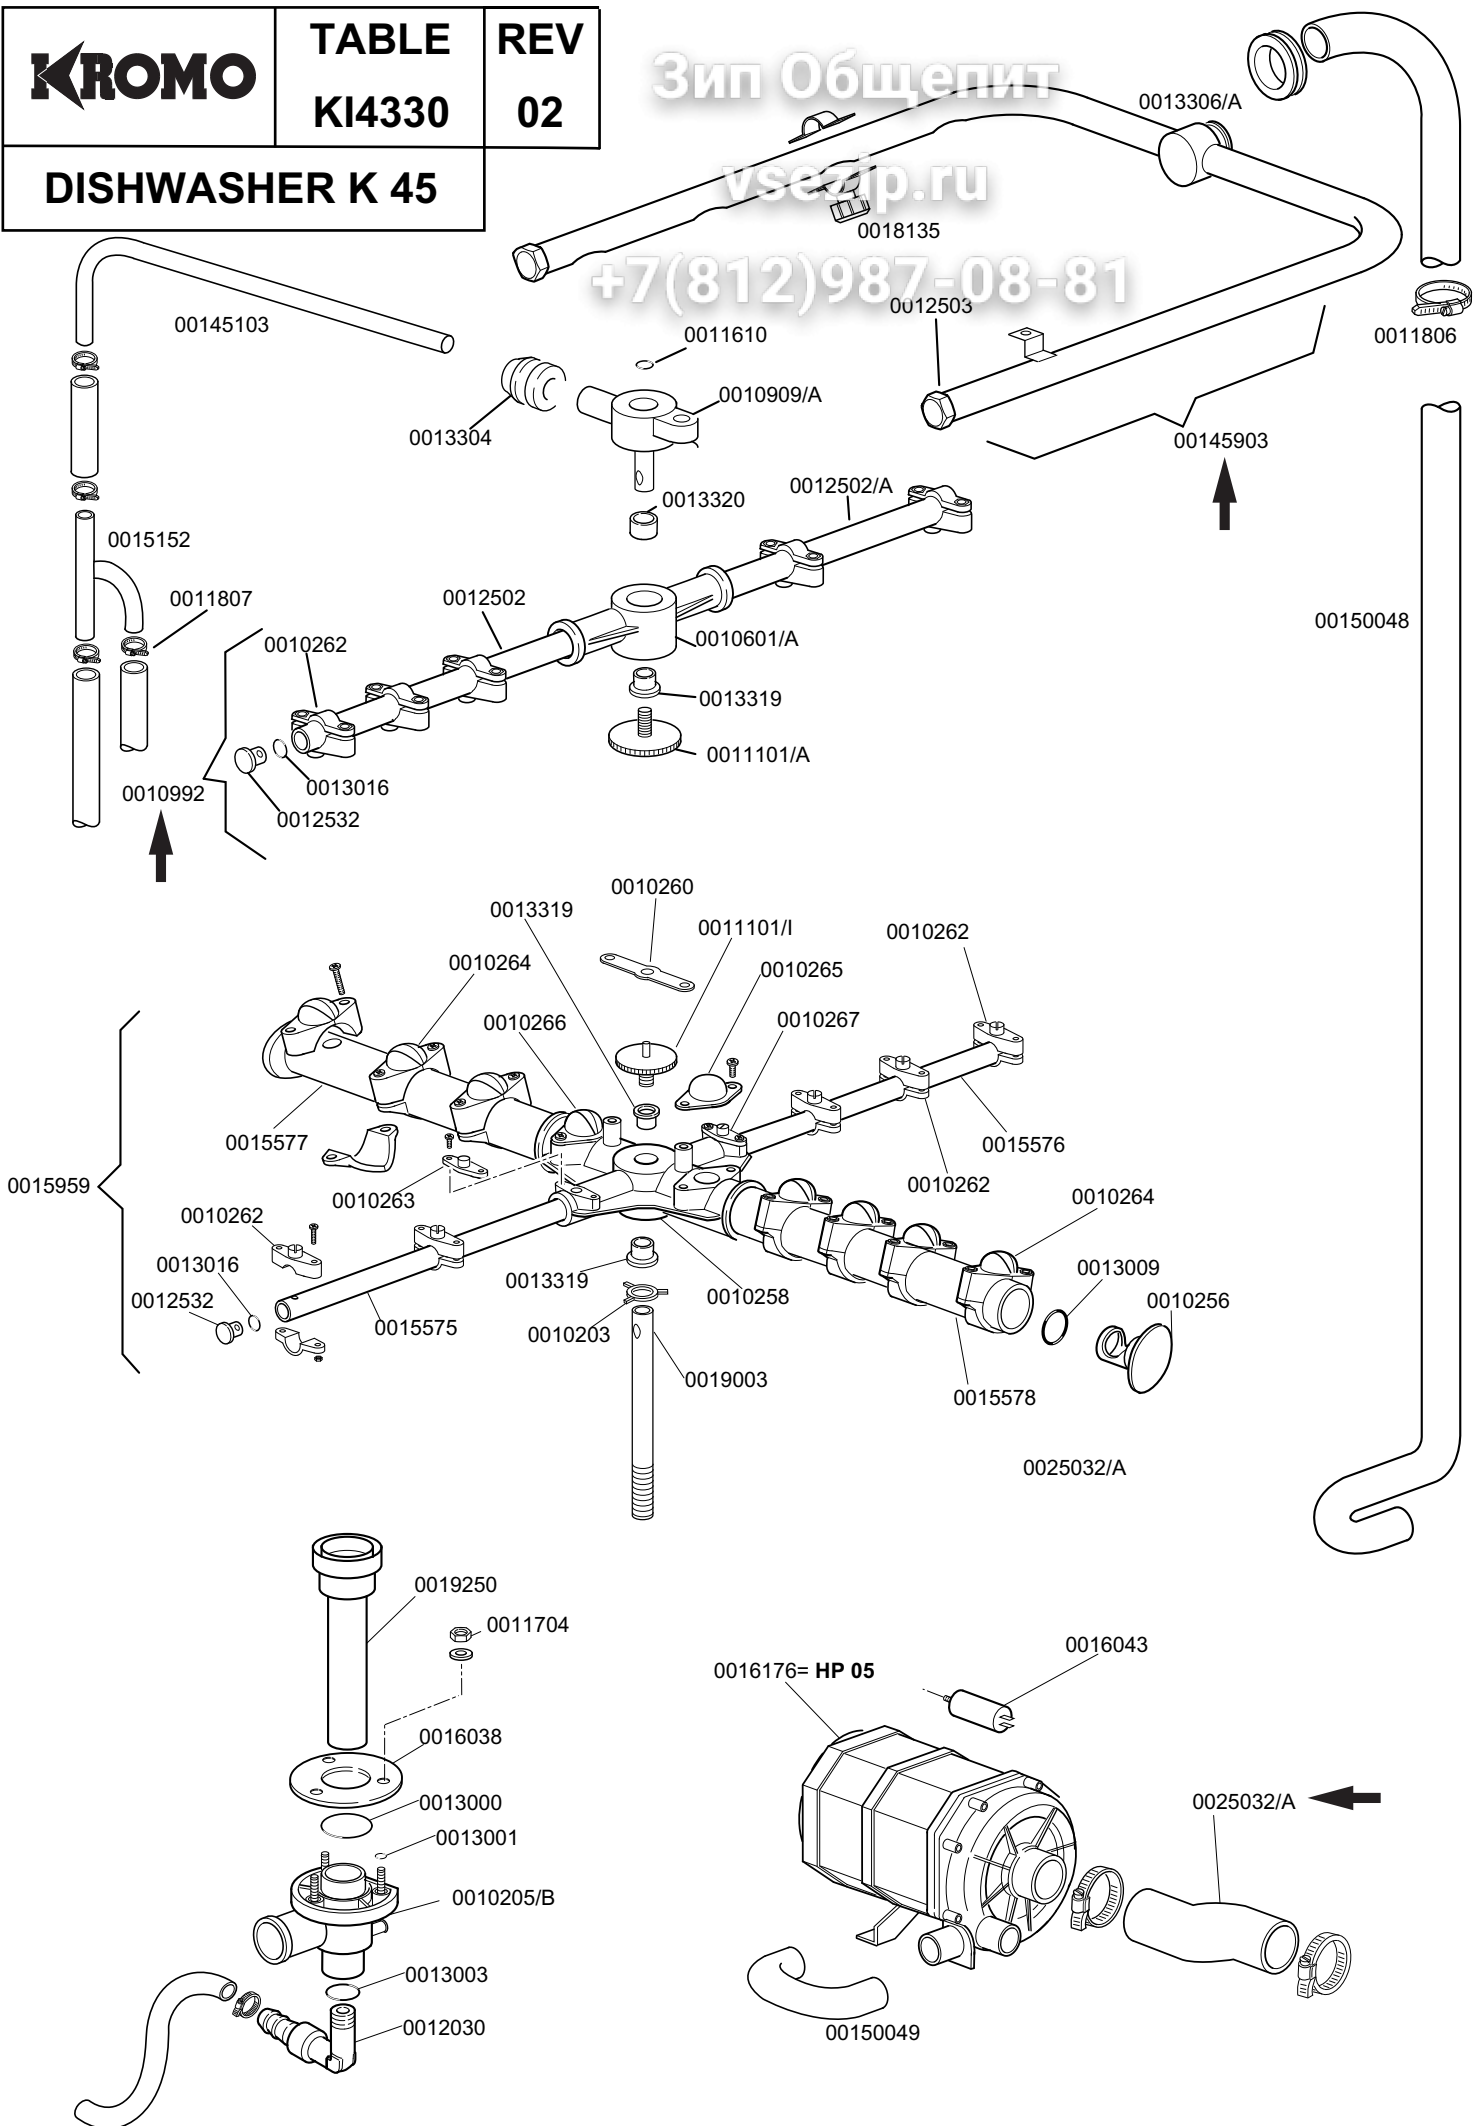

KROMO

TABLE

KI4330

REV

02

DISHWASHER K 45

Зип Общепит

vsezip.ru

+7(812)987-08-81