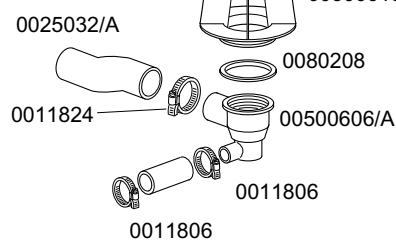

KROMO

TABLE

KI4310

REV

08

GLASSWASHER K 45

Зип Общедит

0013065

0016067/A

0013067/C

0016067/B

0016082

+7(812)987-08-81