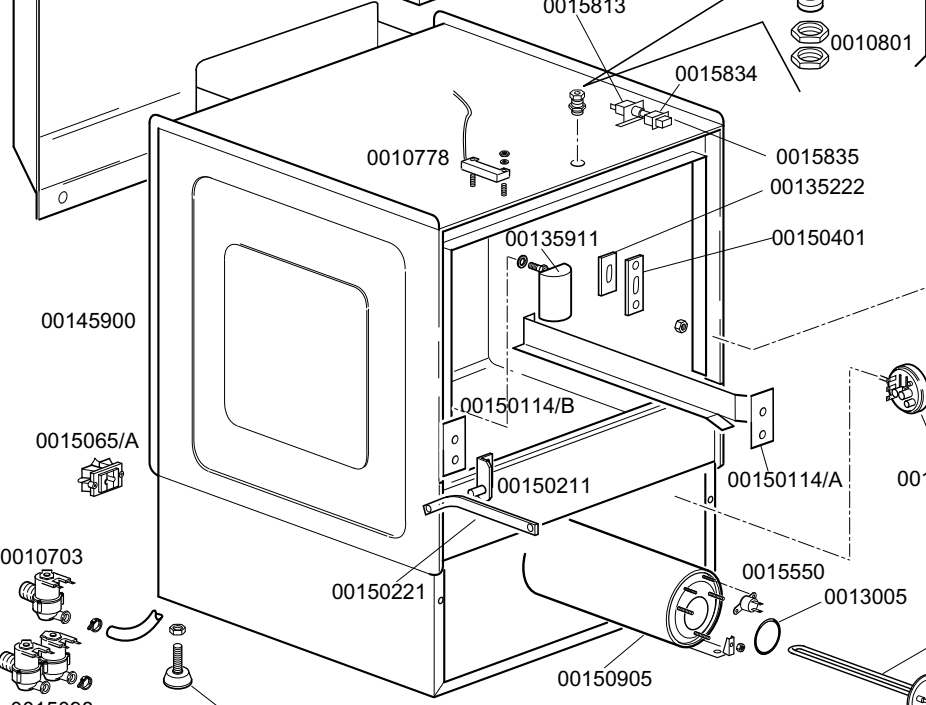

KROMO

TABLE

KI4310

REV

08

GLASSWASHER K 45

Зип Общедит

0013065

0016067/A

0013067/C

0016067/B

0016082

+7(812)987-08-81