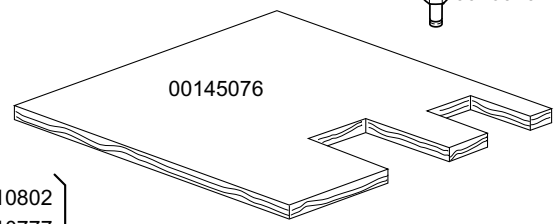

KROMO

TABLE

KI4310

REV

08

GLASSWASHER K 45

Зип Общедит

0013065

0016067/A

0013067/C

0016067/B

0016082

+7(812)987-08-81