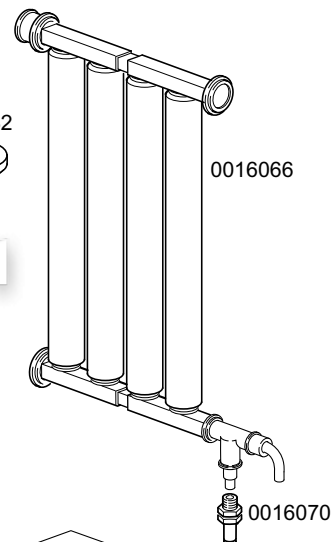

KROMO

TABLE

KI4310

REV

08

GLASSWASHER K 45

Зип Общедит

0013065

0016067/A

0013067/C

0016067/B

0016082

+7(812)987-08-81