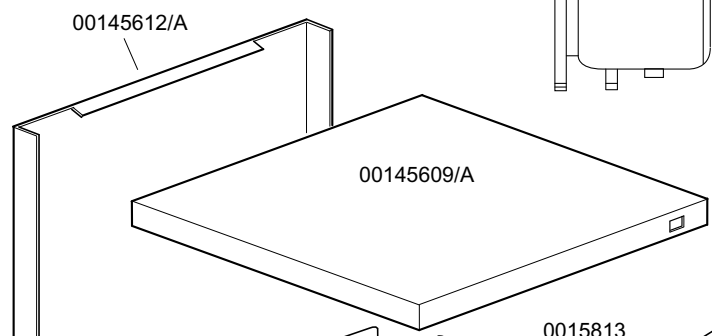

KROMO

TABLE

KI4310

REV

08

GLASSWASHER K 45

Зип Общедит

0013065

0016067/A

0013067/C

0016067/B

0016082

+7(812)987-08-81