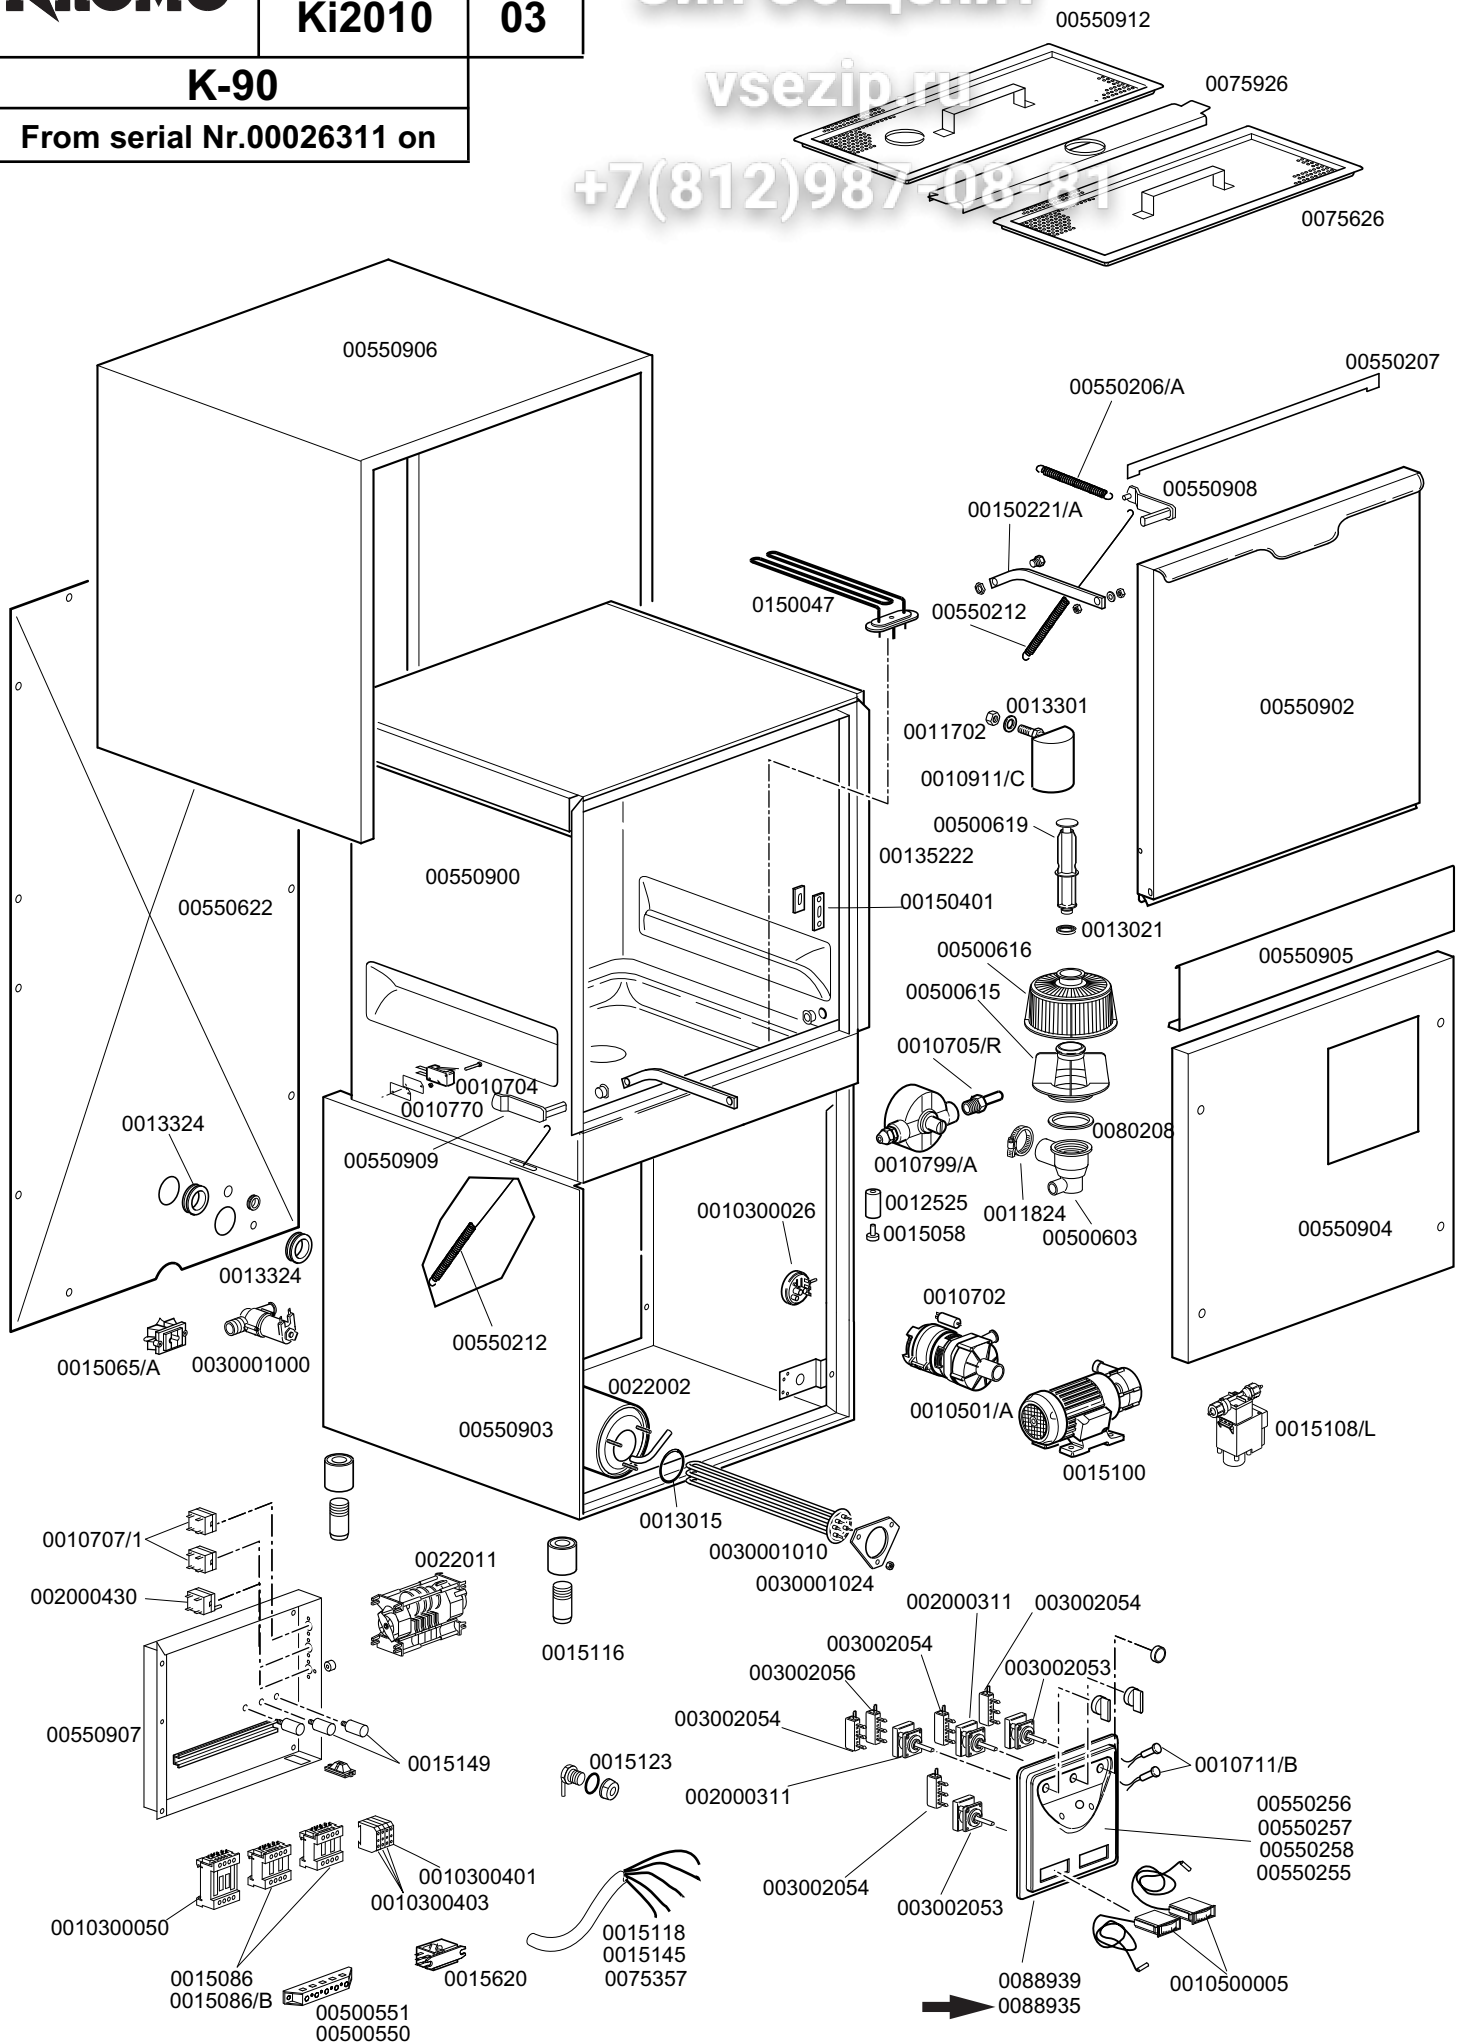

KROMO**TABLE
Ki2010****REV
03****K-90****From serial Nr.0026311 on****Зип Общепит****vsezip.ru****+7(812)987-08-81**

DISH WASHER K-90

Зип Общепит

TABLE
Ki2010

vsezip.ru

+7(812)051-11-88

CODE	DESCRIPTION	CODE	DESCRIPTION
0010702	5 Microfaad condenser	00550212	Wire traction spring
0010300026	76-38 pressostat	00550251	Control panel G3 100 96
0010300050	25A/12A 4NA remote control switch	00550255	Grille for inox control panel
0010300401	6mmq yellow-green clamp	00550256	Grille for inox control panel -neutral
0010300403	6mmq clamp	00550257	Grille for inox control panel P.S.
0010500005	Thermometer horizontal	00550258	Neutral grille for inox control panel P.S.
0010501/A	Pump	00550622	Rear panel
0010704	16A door safety microswitch	00550900	Stainless steel body
0010705/R	8d. pipe fitting	00550902	Complete door
0010707/1	0-90° TR2 thermostat	00550903	Stainless steel base
0010711/B	Green pilot lamp	00550904	Stainless steel lower door
0010770	Insulator for microswitch	00550905	Cover basin riser
0010799/A	Shinin product dosing device	00550906	Stainless steel external shell
0010911/C	Air trap	00550907	Component support
0011702	M8 stainless steel nut	00550908	Right hinge
0011824	50-70 stainless steel clamp	00550909	Left hinge
0012525	Counter weight for small filter	00550912	Filter with hole
0013015	OR heating element gasket	0075357	3x6 flame-retardant cable
0013021	DEM 40 gasket	0075626	Filter
0013301	14x8x1,5 gasket	0075926	Axis filter holder
0013324	46X50 d. rubber cable pass	0080208	95x75x3 gasket
00135222	Door stop	0088935	Inox control panel
00150047	2700W heating element	0088939	Inox control panel dep.
00150221/A	Bend hinge door		
00150401	Guide for bent rod		
0015058	Small shining product suction filter		
0015065/A	Cable fastener with screw		
0015086	230V 50/60HZ remote control switch		
0015086/B	240V 50HZ remote control switch		
0015100	0.5 HP 220/240V booster pump		
0015108/L	Lang dosing device		
0015116	Complet 2" P.130 small foot		
0015118	5x2.5x2500 cable		
0015123	Detergent elbow injector		
0015145	4x4x2500 cable		
0015148	Stainless steel nozzle		
0015149	Low noise filter F3		
0015620	Bi-polar relay		
002000311	0-1 time selector		
002000430	Conveyor safety thermostat		
0022002	Complete boiler		
0022011	Timer 2-4'		
0030001000	Single solenoid valve		
0030001010	6KW boiler heating element		
0030001024	Flange for heating element		
003002053	31B3 green push button		
003002054	1NO contact		
003002056	1NC contact		
00500550	3 poles FV110 red terminal board		
00500551	6 poles FV122 terminal board		
00500603	Drain well with screw thread		
00500615	Ferrule with filter		
00500616	Filter for suction		
00500619	Overflow device		
00550206/A	Short rear spring		
00550207	Door gasket		