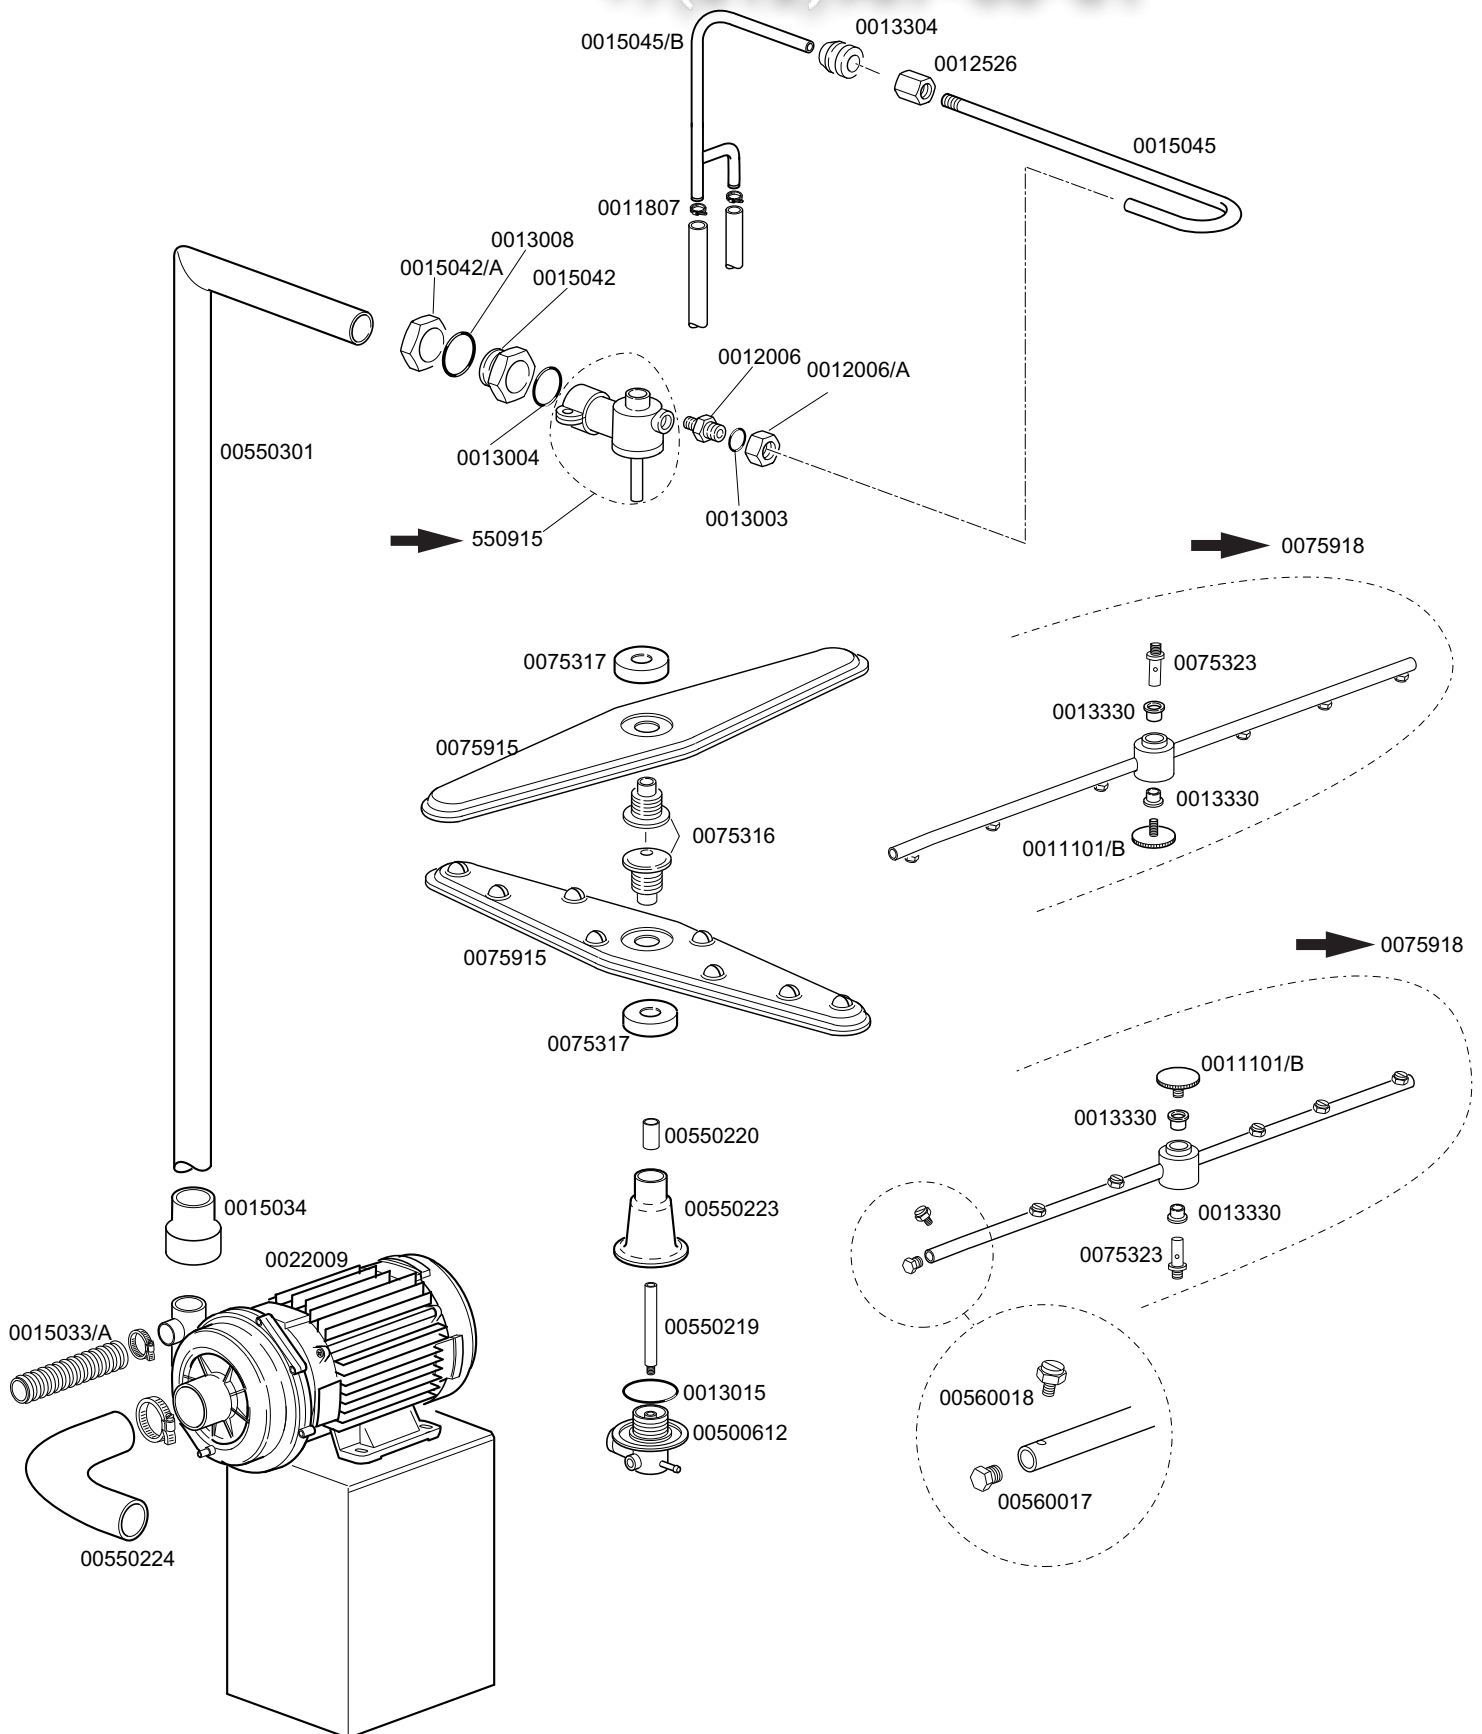

KROMO

**TABLE
Ki2030**

**REV
01**

K-90

Зип Общепит

vsezip.ru

+7(812)987-08-81