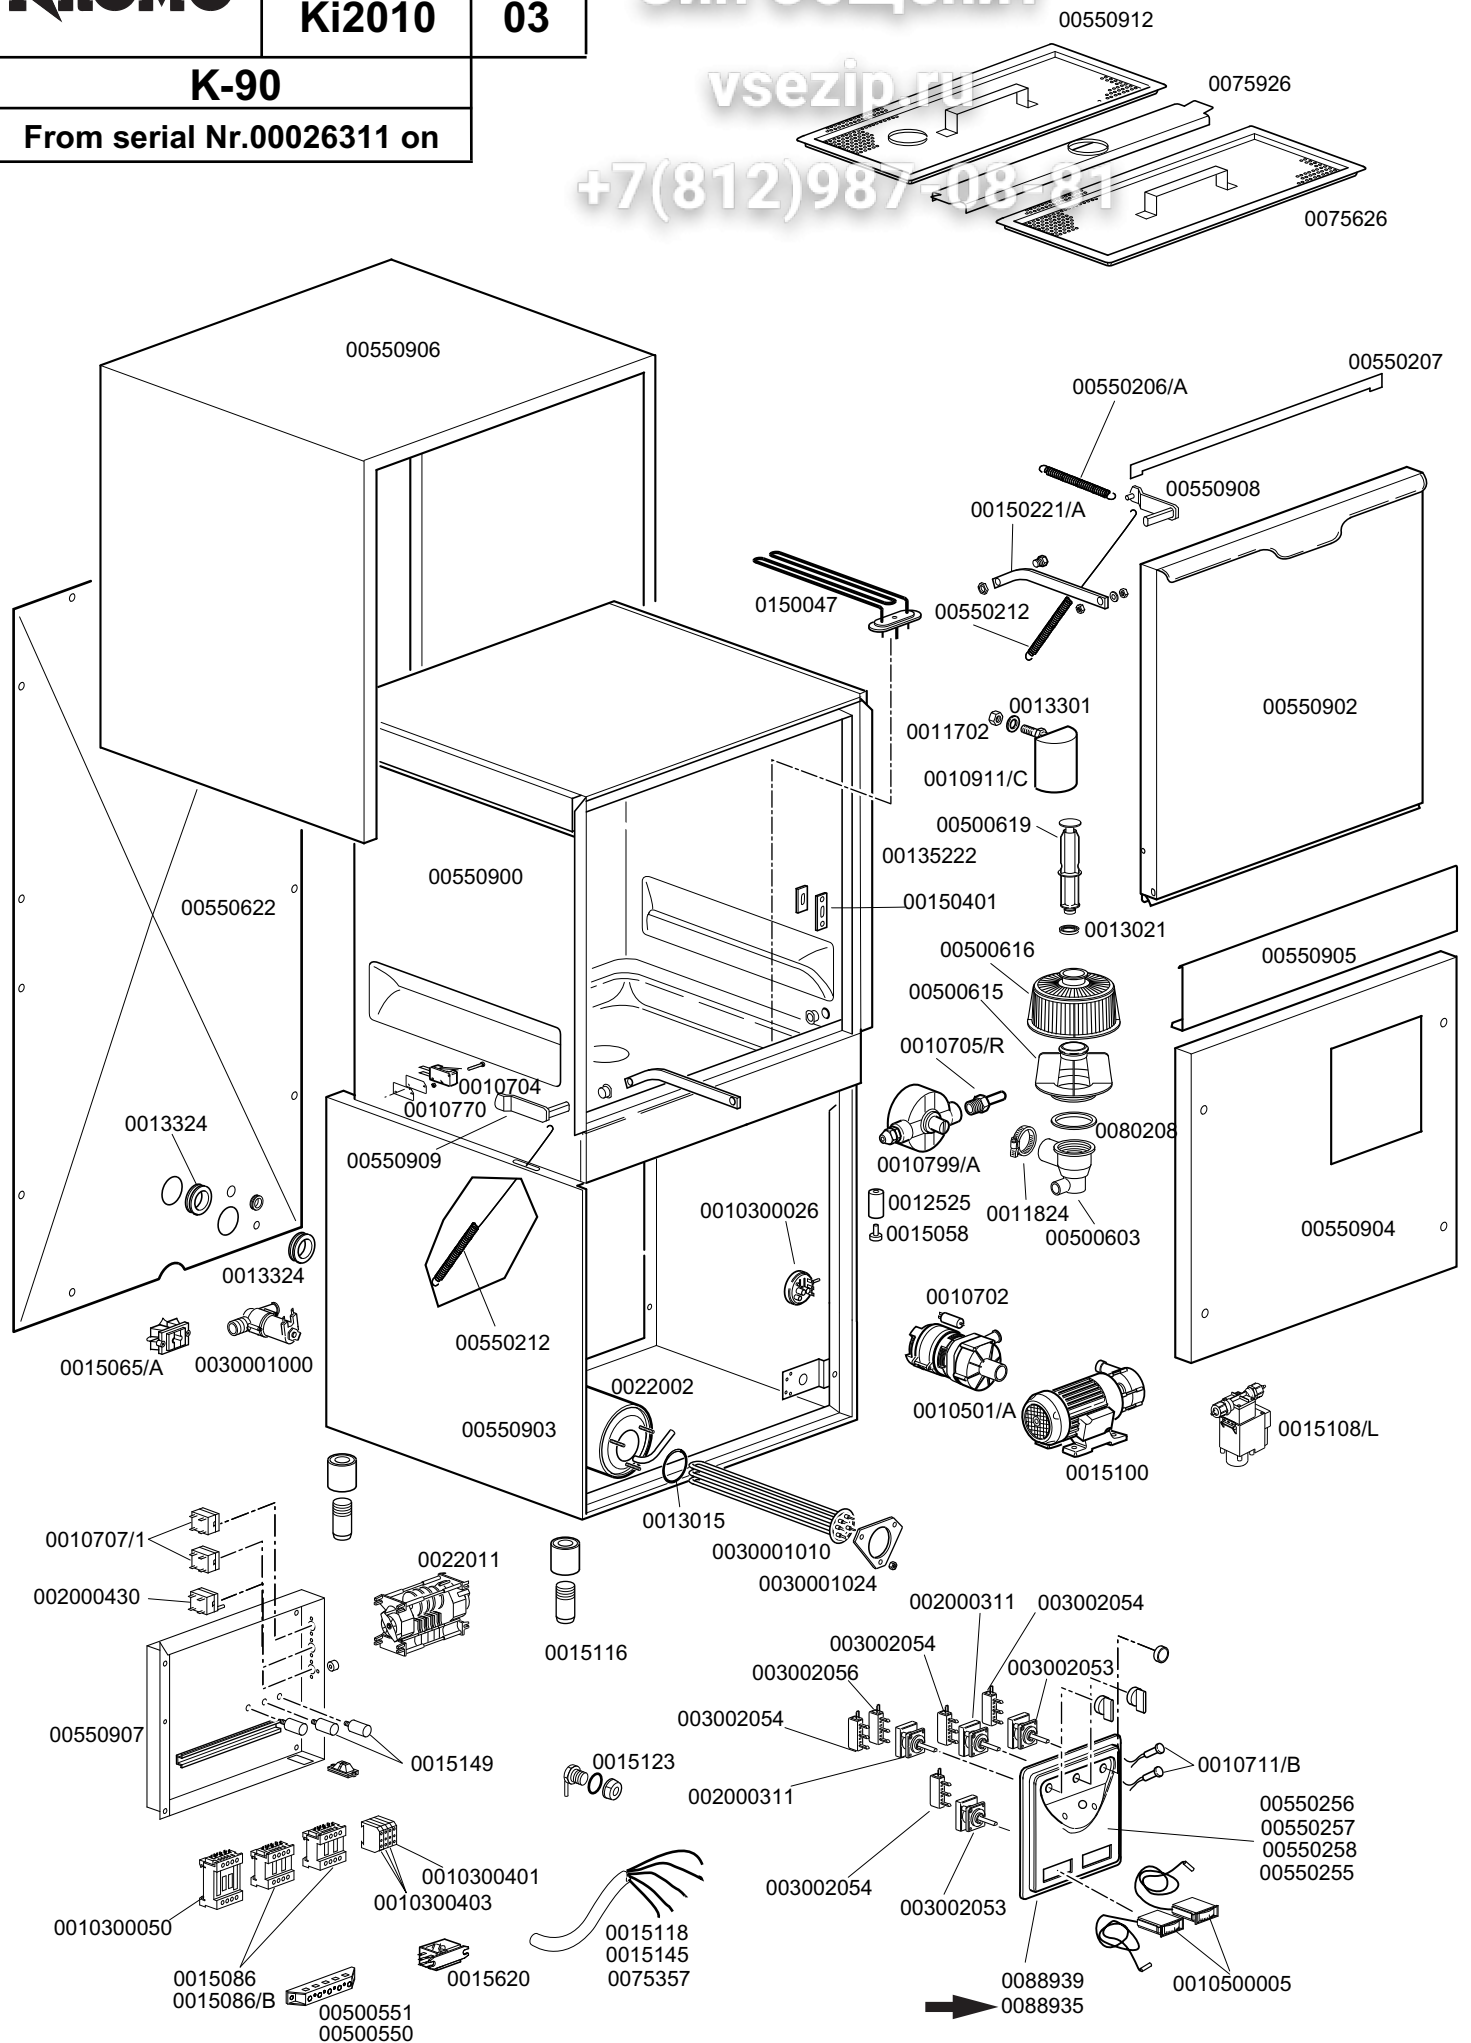

**KROMO****TABLE  
Ki2010****REV  
03****K-90****From serial Nr.00026311 on****Зип Общепит****vsezip.ru****+7(812)987-08-81**

DISH WASHER K-90

Зип Общепит

TABLE  
Ki2010

vsezip.ru

+7(812)051-11-88

CODE	DESCRIPTION	CODE	DESCRIPTION
0010702	5 Microfaad condenser	00550212	Wire traction spring
0010300026	76-38 pressostat	00550251	Control panel G\$ 100 96
0010300050	25A/12A 4NA remote control switch	00550255	Grille for inox control panel
0010300401	6mmq yellow-green clamp	00550256	Grille for inox control panel -neutral
0010300403	6mmq clamp	00550257	Grille for inox control panel P.S.
0010500005	Thermometer horizontal	00550258	Neutral grille for inox control panel P.S.
0010501/A	Pump	00550622	Rear panel
0010704	16A door safety microswitch	00550900	Stainless steel body
0010705/R	8d. pipe fitting	00550902	Complete door
0010707/1	0-90° TR2 thermostat	00550903	Stainless steel base
0010711/B	Green pilot lamp	00550904	Stainless steel lower door
0010770	Insulator for microswitch	00550905	Cover basin riser
0010799/A	Shinin product dosing device	00550906	Stainless steel external shell
0010911/C	Air trap	00550907	Component support
0011702	M8 stainless steel nut	00550908	Right hinge
0011824	50-70 stainless steel clamp	00550909	Left hinge
0012525	Counter weight for small filter	00550912	Filter with hole
0013015	OR heating element gasket	0075357	3x6 flame-retardant cable
0013021	DEM 40 gasket	0075626	Filter
0013301	14x8x1,5 gasket	0075926	Axis filter holder
0013324	46X50 d. rubber cable pass	0080208	95x75x3 gasket
00135222	Door stop	0088935	Inox control panel
00150047	2700W heating element	0088939	Inox control panel dep.
00150221/A	Bend hinge door		
00150401	Guide for bent rod		
0015058	Small shining product suction filter		
0015065/A	Cable fastener with screw		
0015086	230V 50/60HZ remote control switch		
0015086/B	240V 50HZ remote control switch		
0015100	0.5 HP 220/240V booster pump		
0015108/L	Lang dosing device		
0015116	Complet 2" P.130 small foot		
0015118	5x2.5x2500 cable		
0015123	Detergent elbow injector		
0015145	4x4x2500 cable		
0015148	Stainless steel nozzle		
0015149	Low noise filter F3		
0015620	Bi-polar relay		
002000311	0-1 time selector		
002000430	Conveyor safety thermostat		
0022002	Complete boiler		
0022011	Timer 2-4'		
0030001000	Single solenoid valve		
0030001010	6KW boiler heating element		
0030001024	Flange for heating element		
003002053	31B3 green push button		
003002054	1NO contact		
003002056	1NC contact		
00500550	3 poles FV110 red terminal board		
00500551	6 poles FV122 terminal board		
00500603	Drain well with screw thread		
00500615	Ferrule with filter		
00500616	Filter for suction		
00500619	Overflow device		
00550206/A	Short rear spring		
00550207	Door gasket		