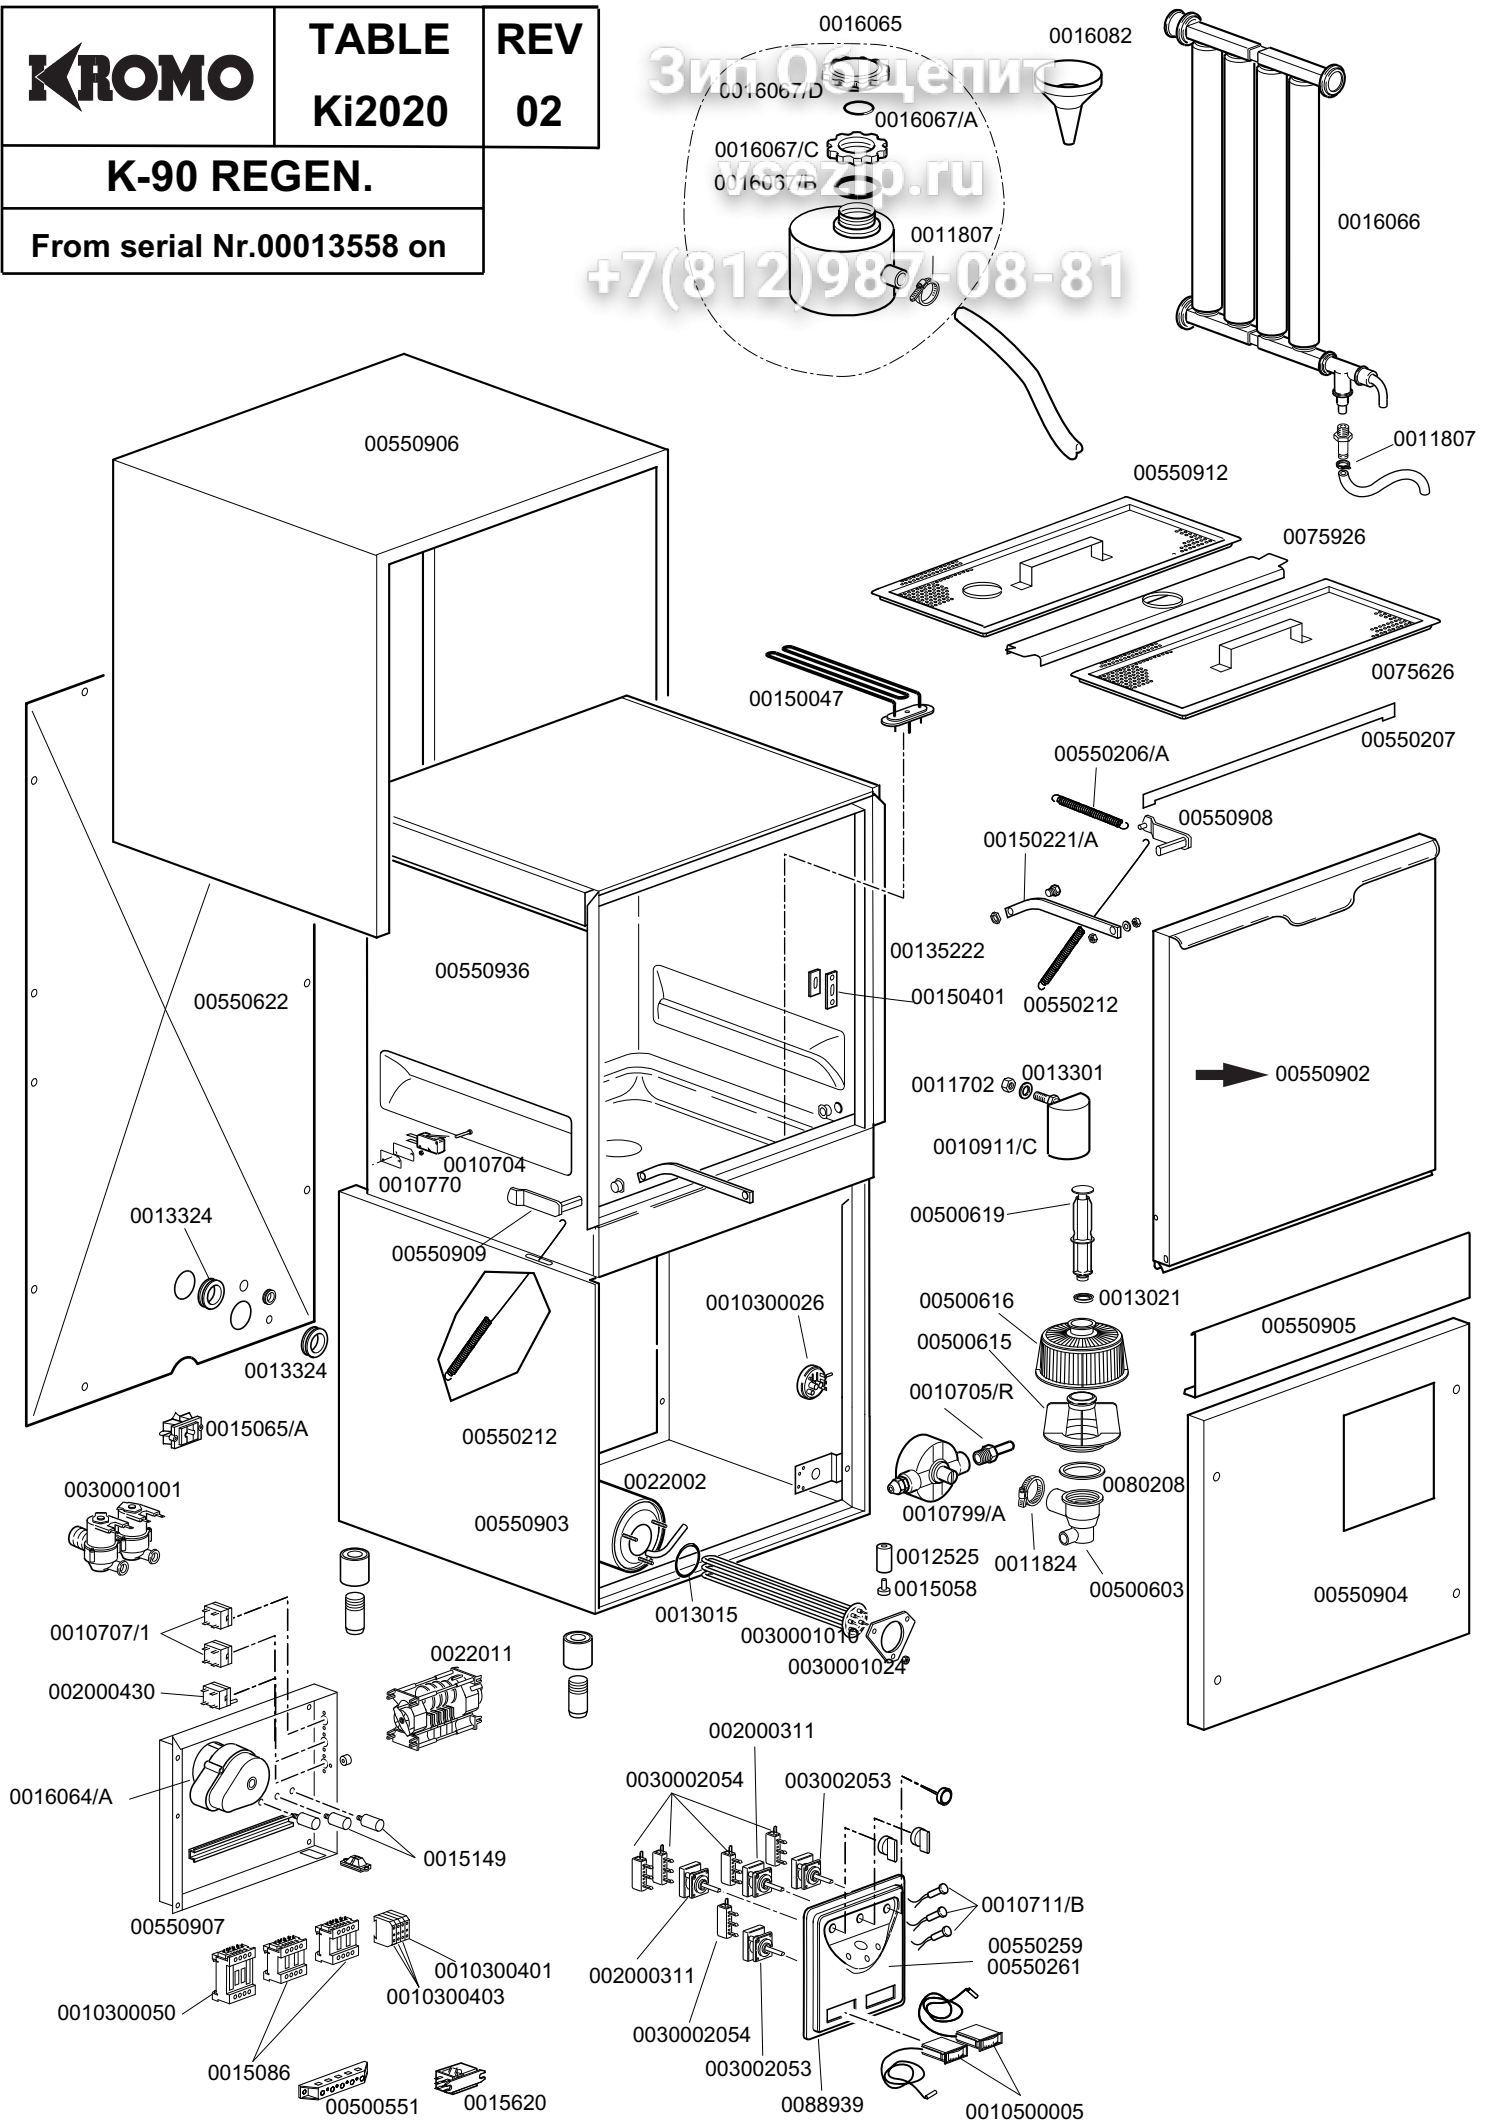

KROMO

**TABLE
Ki2020**

**REV
02**

K-90 REGEN.

From serial Nr.00013558 on

Зип.Общепит
vsezip.ru
+7(812)987-08-81