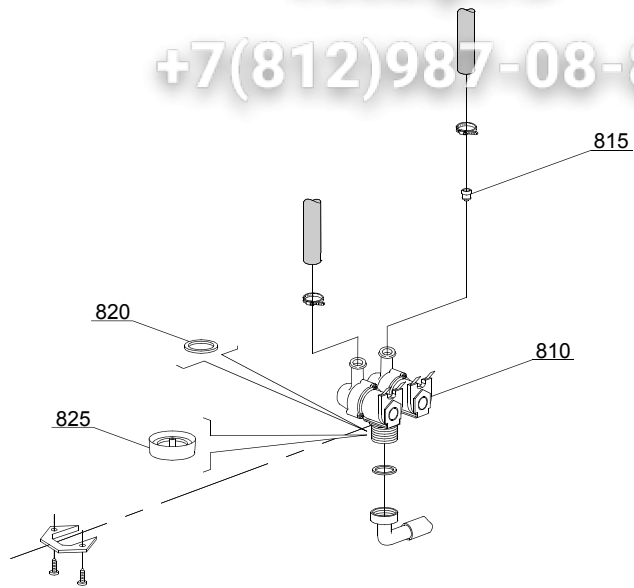

vsezip.ru

ID	P-code	Model	Type	Accessory	Voltage	Description
MODULE:Solenoid valve group						
700	10703		AQU50			Single solenoid valve
700	10703/A		AQU50			Single solenoid valve - 110Vac
720	N.C.		AQU50			Pression reducing valve

vsezip.ru

+7(812)987-08-81

05_003_e