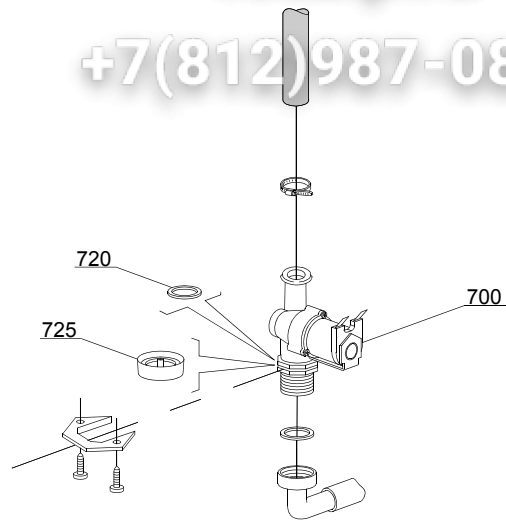

vsezip.ru

+7(812)987-08-81

05_002_e

vsezip.ru

ID	P-code	Model	Type	Accessory	Voltage	Description
MODULE:Solenoid valve group						
700	10703		AQU50			Single solenoid valve
700	10703/A		AQU50			Single solenoid valve - 110Vac
720	N.C.		AQU50			Pression reducing valve