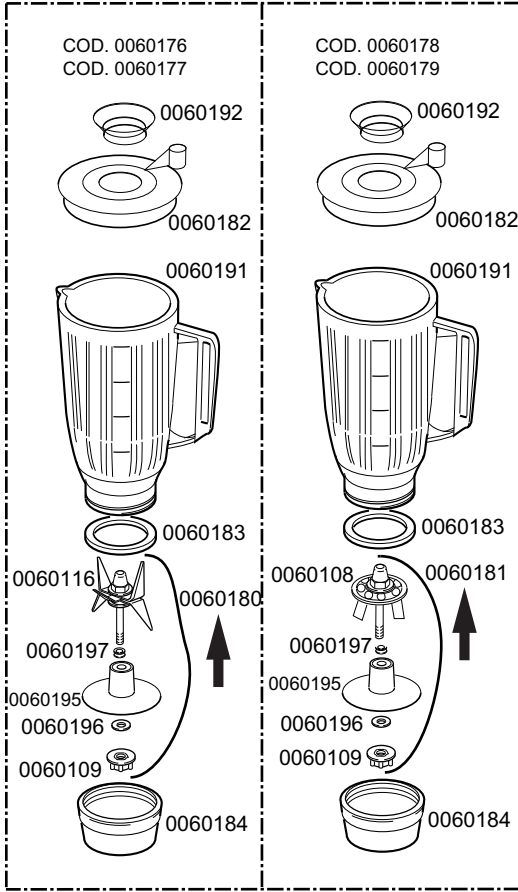

KROMO**TABLE
KI5720****REV
03****BK12 - BK13**

Зип Общепит

vsezip.ru

+7(812)987-08-81

MULTIPLE GROUPS BK12-BK13

Зип.Общепит

TABLE
KI5720

| CODE | DESCRIPTION | CODE | DESCRIPTION |
|---------|---|---------|----------------|
| 0010704 | Door safety microswitch | 0030116 | Knife assembly |
| 0060108 | Mixer cone | 0060197 | V-ring Ø 6 |
| 0018043 | 10 Microfarad condenser | | |
| 0060105 | R93 2V engine | | |
| 0060107 | Female gear | | |
| 0060109 | Male gear | | |
| 0060125 | Power supply cable | | |
| 0060126 | Rubber small foot | | |
| 0060127 | Blade for ice-crusher | | |
| 0060134 | Blade holder | | |
| 0060135 | Ice holder | | |
| 0060136 | Perforated round small grill | | |
| 0060137 | Ice holder grill | | |
| 0060138 | Glasses holder | | |
| 0060139 | Triple push button panel | | |
| 0060142 | Main motor | | |
| 0060149 | Complete cone | | |
| 0060150 | Fruit juice squeezer basing | | |
| 0060153 | Complete press axis spring | | |
| 0060154 | Aluminium pulley | | |
| 0060156 | Clutch pulley | | |
| 0060162 | Axis guide | | |
| 0060163 | Stand axis | | |
| 0060176 | Complete glass 1,5 liter with blade | | |
| 0060177 | Complete glass 3 liter with blade | | |
| 0060178 | Complete glass 1,5 liter with cone | | |
| 0060179 | Complete glass 3 liter with cone | | |
| 0060180 | Knife assembly | | |
| 0060181 | Mixer cone | | |
| 0060182 | Cover glass | | |
| 0060183 | Glass gasket | | |
| 0060184 | Glass base | | |
| 0060185 | Male gear | | |
| 0060187 | Gear support | | |
| 0060188 | Glass support | | |
| 0060189 | Reed holder pipe | | |
| 0060190 | Safety reed | | |
| 0060191 | Glass 1 liter | | |
| 0060192 | Plug for glass cover | | |
| 0060195 | Bushing support disk | | |
| 0060196 | Anti friction washer | | |
| 0060202 | Complete stainless steel carter | | |
| 0060212 | Small bottom protection | | |
| 0060220 | End-plated | | |
| 0060221 | Feedbox holder | | |
| 0060223 | Base | | |
| 0060224 | Feedbox support | | |
| 0060225 | Lever holder | | |
| 0060301 | PA 27 3 poles terminal board | | |
| 0060302 | Ice-press handle | | |
| 0060304 | Basin citrus fruit squeezer support | | |
| 0060305 | Nut lock small basin | | |
| 0060306 | Little bell citrus fruit squeezer | | |
| 0060307 | Little bell citrus fruit squeezer cover | | |
| 0060308 | Citrus-fruit squeezer handle | | |
| 0060519 | Radio interference filter | | |