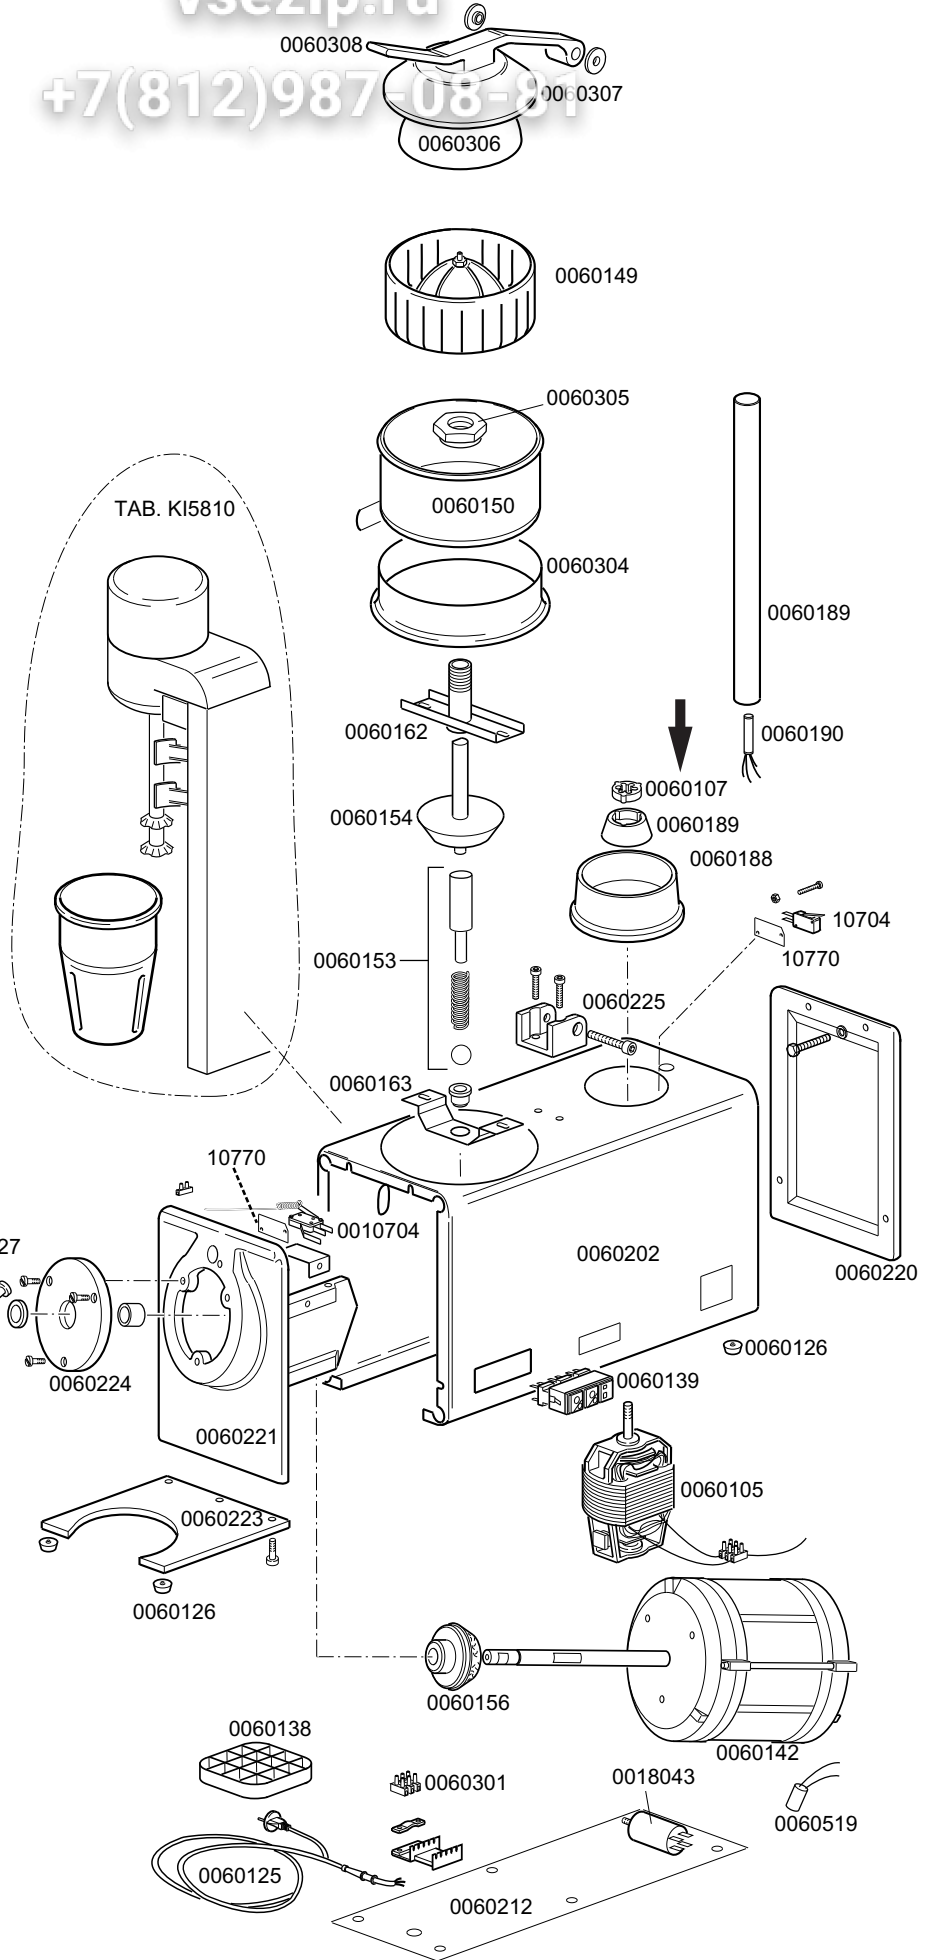

KROMO**TABLE
KI5720****REV
03****BK12 - BK13**

Зип Общепит

vsezip.ru

+7(812)987-08-81

MULTIPLE GROUPS BK12-BK13

Зип.Общепит

TABLE
KI5720

| CODE | DESCRIPTION | CODE | DESCRIPTION |
|---------|---|---------|----------------|
| 0010704 | Door safety microswitch | 0030116 | Knife assembly |
| 0060108 | Mixer cone | 0060197 | V-ring Ø 6 |
| 0018043 | 10 Microfarad condenser | | |
| 0060105 | R93 2V engine | | |
| 0060107 | Female gear | | |
| 0060109 | Male gear | | |
| 0060125 | Power supply cable | | |
| 0060126 | Rubber small foot | | |
| 0060127 | Blade for ice-crusher | | |
| 0060134 | Blade holder | | |
| 0060135 | Ice holder | | |
| 0060136 | Perforated round small grill | | |
| 0060137 | Ice holder grill | | |
| 0060138 | Glasses holder | | |
| 0060139 | Triple push button panel | | |
| 0060142 | Main motor | | |
| 0060149 | Complete cone | | |
| 0060150 | Fruit juice squeezer basing | | |
| 0060153 | Complete press axis spring | | |
| 0060154 | Aluminium pulley | | |
| 0060156 | Clutch pulley | | |
| 0060162 | Axis guide | | |
| 0060163 | Stand axis | | |
| 0060176 | Complete glass 1,5 liter with blade | | |
| 0060177 | Complete glass 3 liter with blade | | |
| 0060178 | Complete glass 1,5 liter with cone | | |
| 0060179 | Complete glass 3 liter with cone | | |
| 0060180 | Knife assembly | | |
| 0060181 | Mixer cone | | |
| 0060182 | Cover glass | | |
| 0060183 | Glass gasket | | |
| 0060184 | Glass base | | |
| 0060185 | Male gear | | |
| 0060187 | Gear support | | |
| 0060188 | Glass support | | |
| 0060189 | Reed holder pipe | | |
| 0060190 | Safety reed | | |
| 0060191 | Glass 1 liter | | |
| 0060192 | Plug for glass cover | | |
| 0060195 | Bushing support disk | | |
| 0060196 | Anti friction washer | | |
| 0060202 | Complete stainless steel carter | | |
| 0060212 | Small bottom protection | | |
| 0060220 | End-plated | | |
| 0060221 | Feedbox holder | | |
| 0060223 | Base | | |
| 0060224 | Feedbox support | | |
| 0060225 | Lever holder | | |
| 0060301 | PA 27 3 poles terminal board | | |
| 0060302 | Ice-press handle | | |
| 0060304 | Basin citrus fruit squeezer support | | |
| 0060305 | Nut lock small basin | | |
| 0060306 | Little bell citrus fruit squeezer | | |
| 0060307 | Little bell citrus fruit squeezer cover | | |
| 0060308 | Citrus-fruit squeezer handle | | |
| 0060519 | Radio interference filter | | |