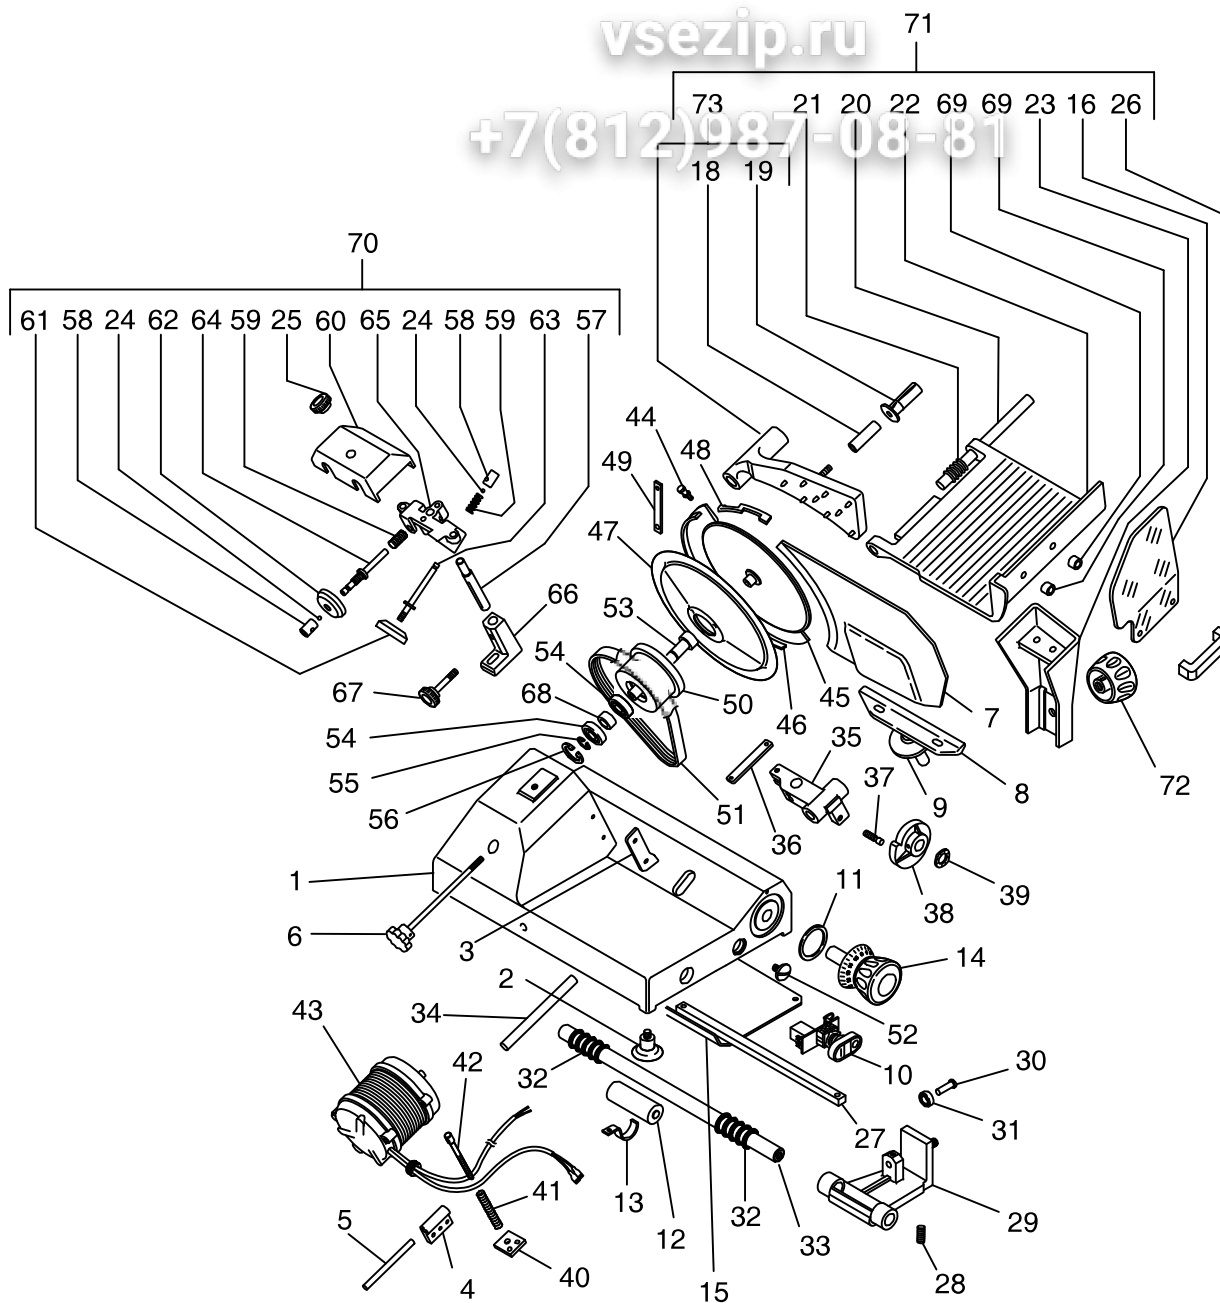

Rif./Ref.	Codice/Code	Sigla /Features	Descrizione/Description
65	CO4001		Support
66	CO4556		Support
67	CO4003		Knob
68	CO0444		Spacer
69	CO4039		Spacer
70	CO3926	Assembly	Tool grinder
71	CO4127	Assembly	Carriage
72	CO4053	(HS300)	Knob
73	CO4015	Assembly	Ram
74	CO3444		Grinding wheel
75	CO3443		Deburring wheel
77	CO0445		Covering
81	CO4765	Assembly	Tool grinder
82	CO2817	230V/1Ph/50-60Hz	Switch
82	CO2818	400V/3Ph/50-60Hz	Switch
83	32W3280		Lamp
84	CO0443		Knob
85	CO4794		Blade cover
86	CO0442		Sail
87	CO4029	230V/1Ph/50-60Hz	Motor
87	CO4030	400V/3Ph/50-60Hz	Motor

vsezip.ru
+7(812)987-08-81