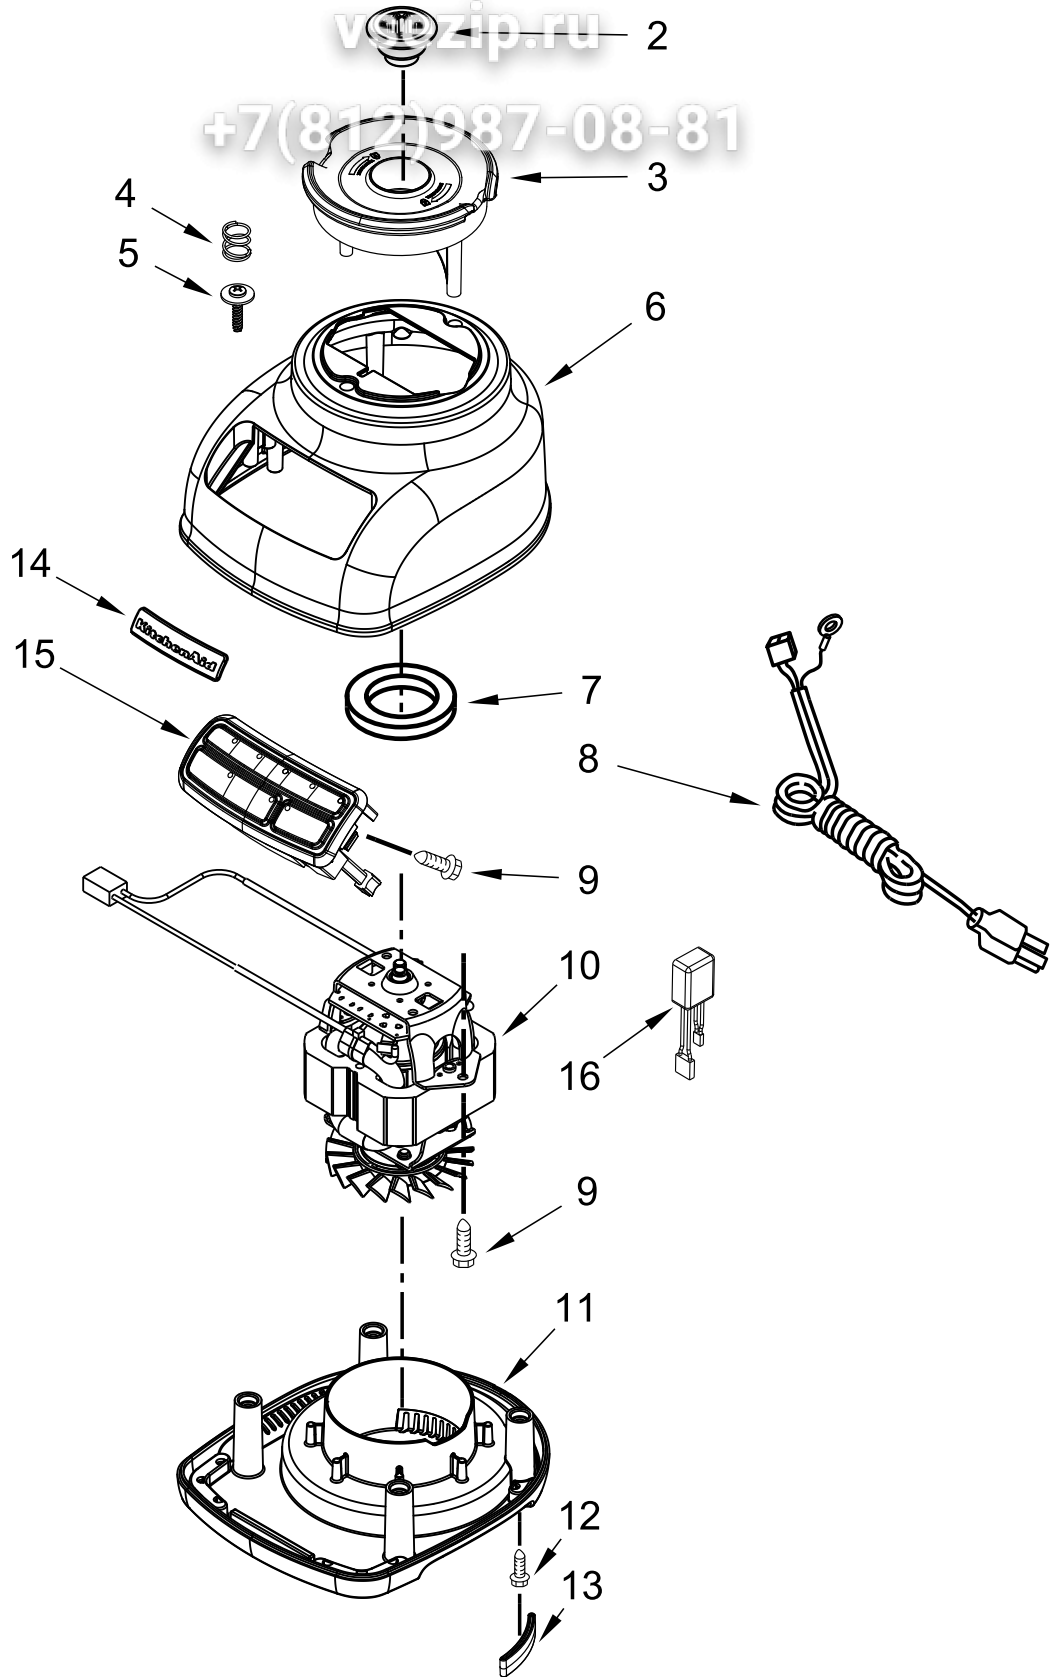

ATTACHMENT PARTS

Звіт Общепит

vsezip.ru

7812987-08-81

ATTACHMENT PARTS

<u>Illus. No.</u>	<u>Part No.</u>	<u>Description</u>
1		Lid Assembly (Includes Cap)
	W10646874	Almond Creme
	W10646875	Empire Red
	W10617459	Black

<u>Illus. No.</u>	<u>Part No.</u>	<u>Description</u>
2		Jar Assembly
	W10514321	Plastic, 60 oz.
	9704203	Shim, Dome
4	W10279262	Coupler, Upper

UNIT PARTS

zip общепит

vzip.ru 2

+7(812)987-08-81

UNIT PARTS

<u>Illus. No.</u>	<u>Part No.</u>	<u>Description</u>
1		Literature Parts
	W10724234	Use and Care Guide (United Kingdom)
	W10698089	Use and Care Guide (Australia)
	W10750432	Use and Care Guide (China)
	W10861809	Use and Care Guide (Argentina)
2	W10279256	Coupling, Drive
3	W10497275	Lock, Jar
4	W10573822	Spring
5	W10570740	Screw

<u>Illus. No.</u>	<u>Part No.</u>	<u>Description</u>
6		Housing, Upper
	W10646868	Almond Creme
	W10646519	Coral Blue
	W10709769	Candy Apple
	W10646525	Crystal Blue
	W10646514	Contour Silver
	W10646511	Empire Red
	W10646521	Green Apple
	W10764533	Ice
	W10646512	Onyx Black
	W10646517	Pink
	W10646541	Liquid Graphite
	W10646540	Raspberry Ice
	W10646518	Tangerine
	W10646510	White
7	9709366	Seal, Motor
8		Power Cord
	9708931	Black - Europe
	9708929	Black - United Kingdom
	W10452060	Black - Australia
	W10702032	Black - India
	W10384423	Black - China
	W10384831	Black - Argentina
	W10858987	Black - Switzerland

<u>Illus. No.</u>	<u>Part No.</u>	<u>Description</u>
9	W10001200	Screw
10	W10290347	Motor, 240 Volt, 5 Speed
11		Base
	W10497274	Black
12	W10584177	Screw
13	W10513193	Foot
14		Nameplate
	W10514169	KitchenAid
15		Console Assembly (Includes Insert)
	W10634672	(220V)
	W10714084	(220V, Brazil)
16	W10705066	Filter, EMI