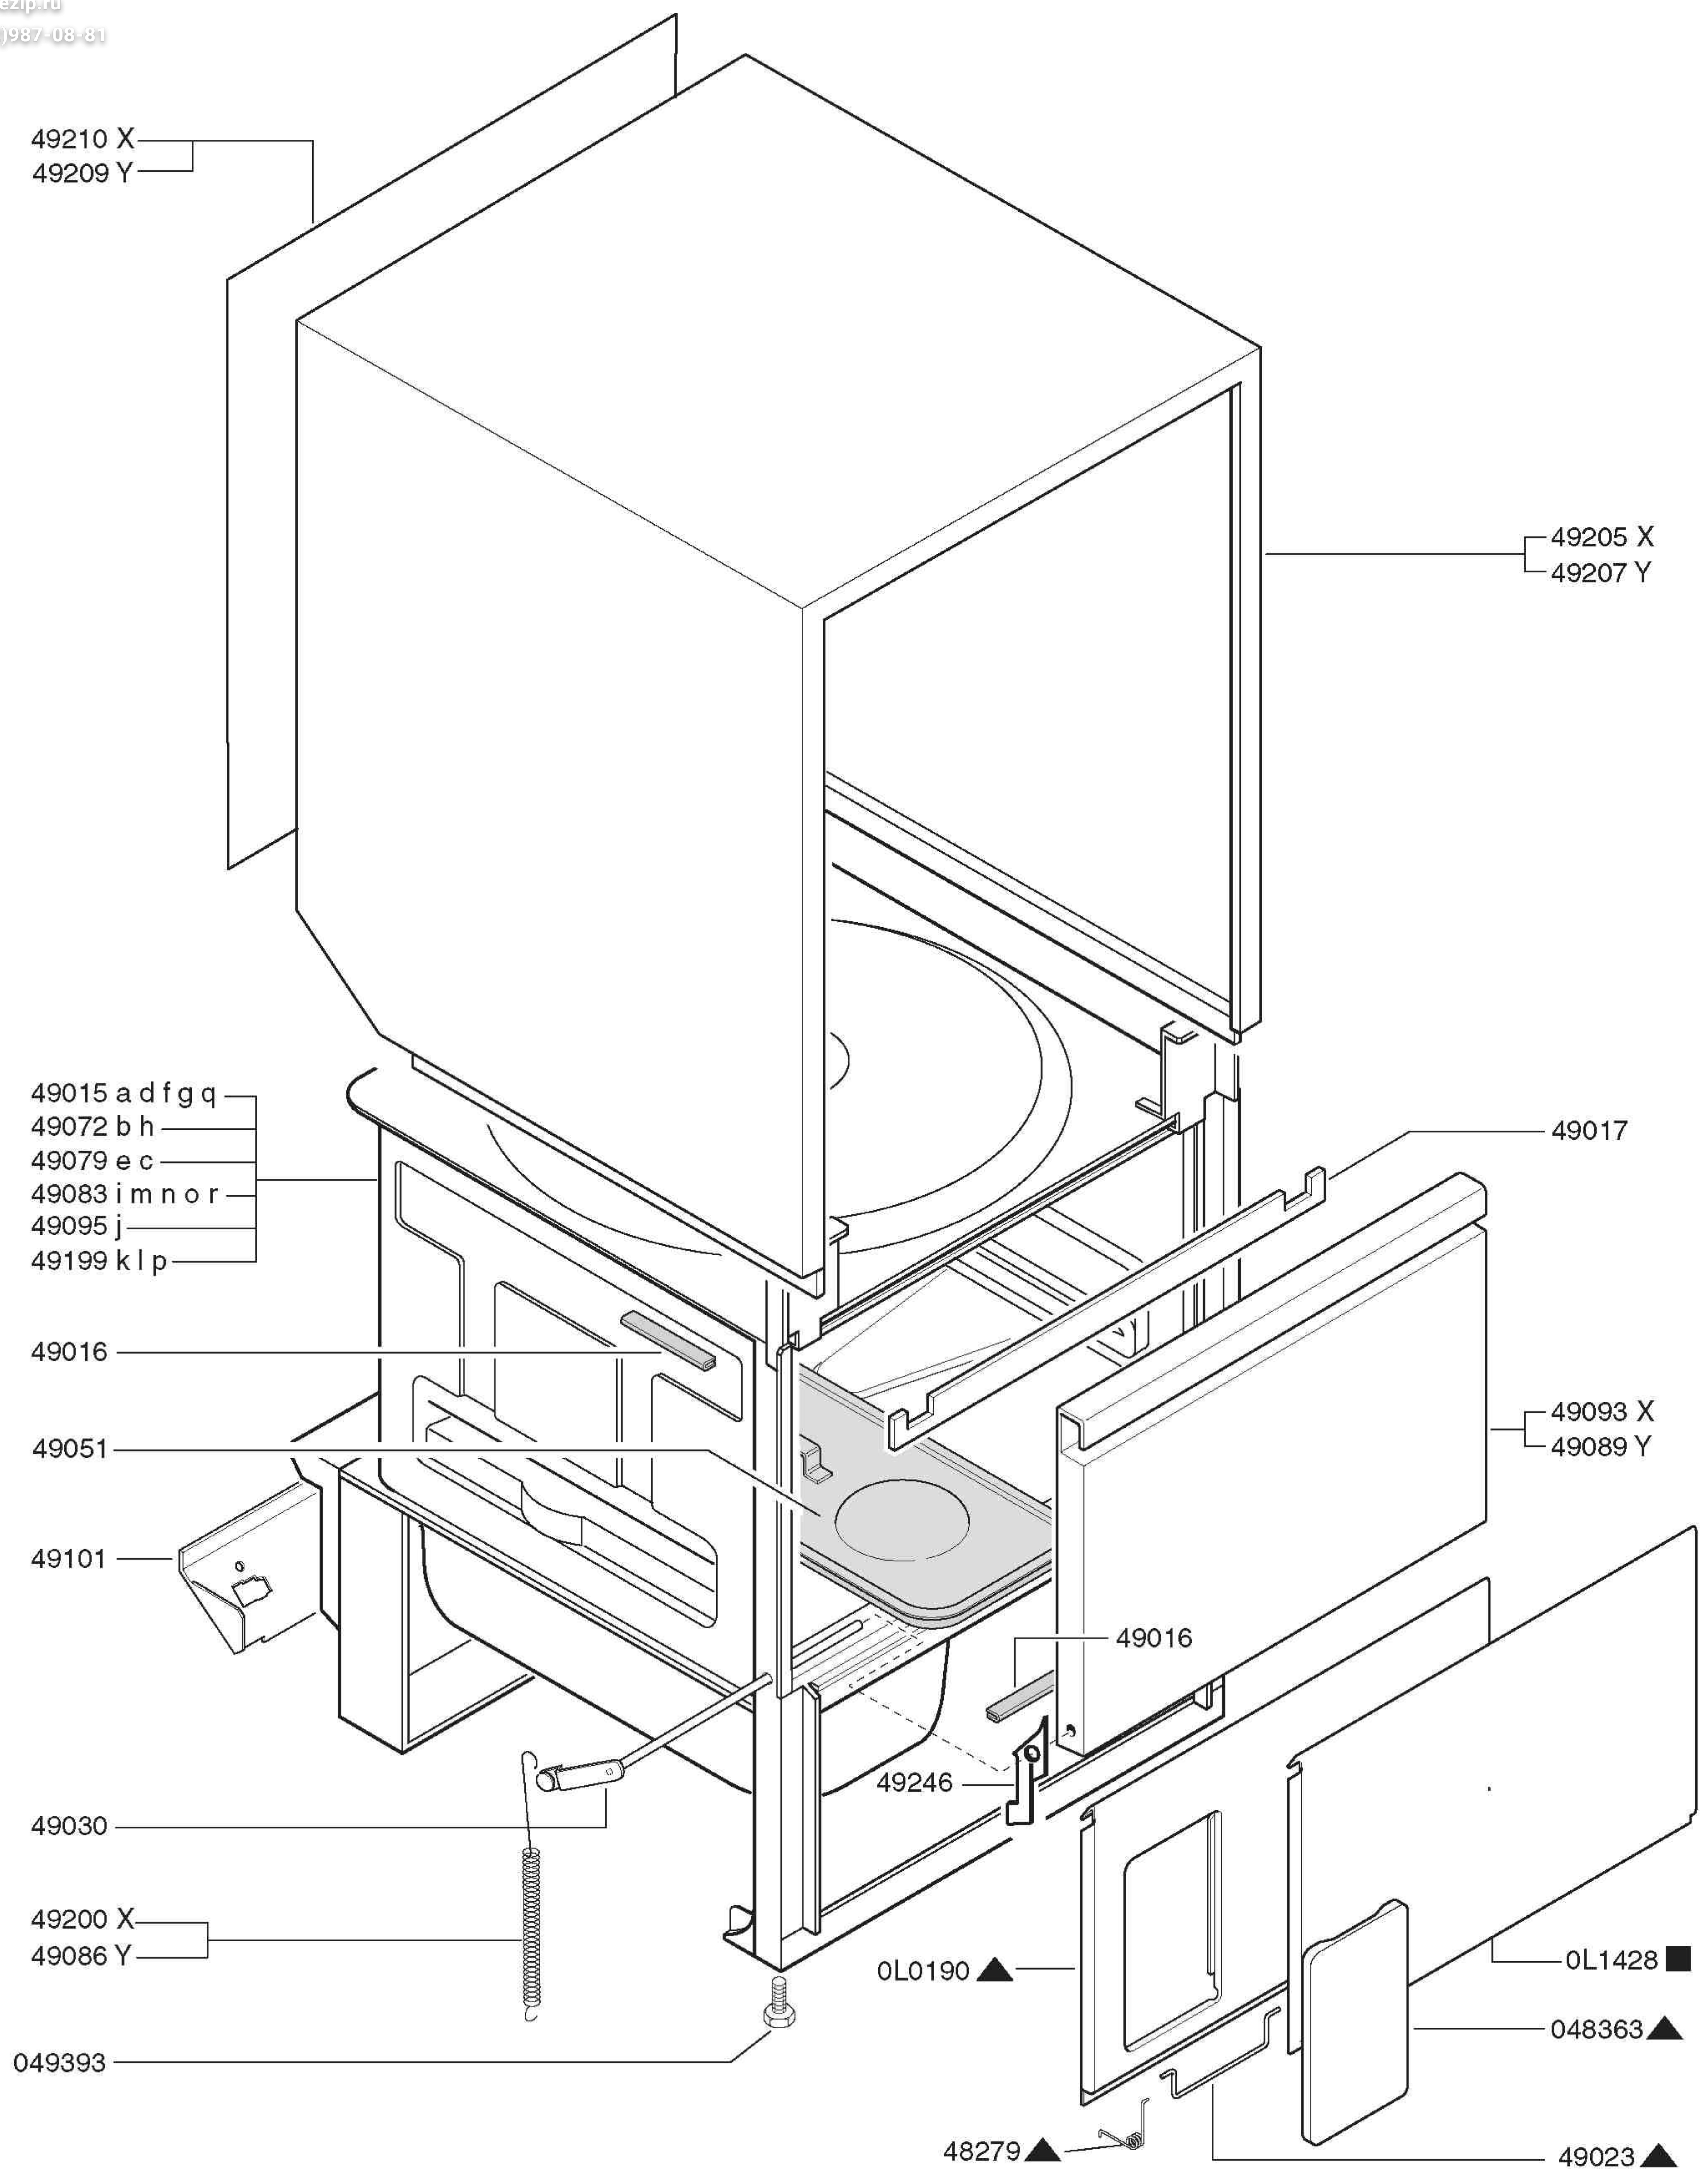

▲ = a,b,c,g,h,q,i,j,k,n,o,p,r --> Up to Ser. Nr. 711

■ = a,b,c,g,h,q,i,j,k,n,o,p,r --> From Ser. Nr. 712

GLASS and CUP-WASHER for BARS LAVABICCHIERI e TAZZINE per BAR										Z	REF. From serial RIF. Da matricola
	a	b	c	d	e	f	g	h	q		445...
X	402 000 LB 1	402 001 LB 1/WS	402 002 LB 1/WSWP	402 004 LB 1/RP	402 005 LB 1/TOP	402 008 LB 1/60	402 013 LB 1/UK	402 014 LB 1/UKWS	690 015 UC1		
	i	j	k	l	m	n	o	p	r		
Y	402 020 LB 2	402 021 LB 2/N	402 022 LB 2/WP	402 024 LB 2/TOP	402 025 LB 2/RP	402 028 LB 2/60	402 034 LB 2/UK	402 012 LB 2DPS	690 016 UC2WS