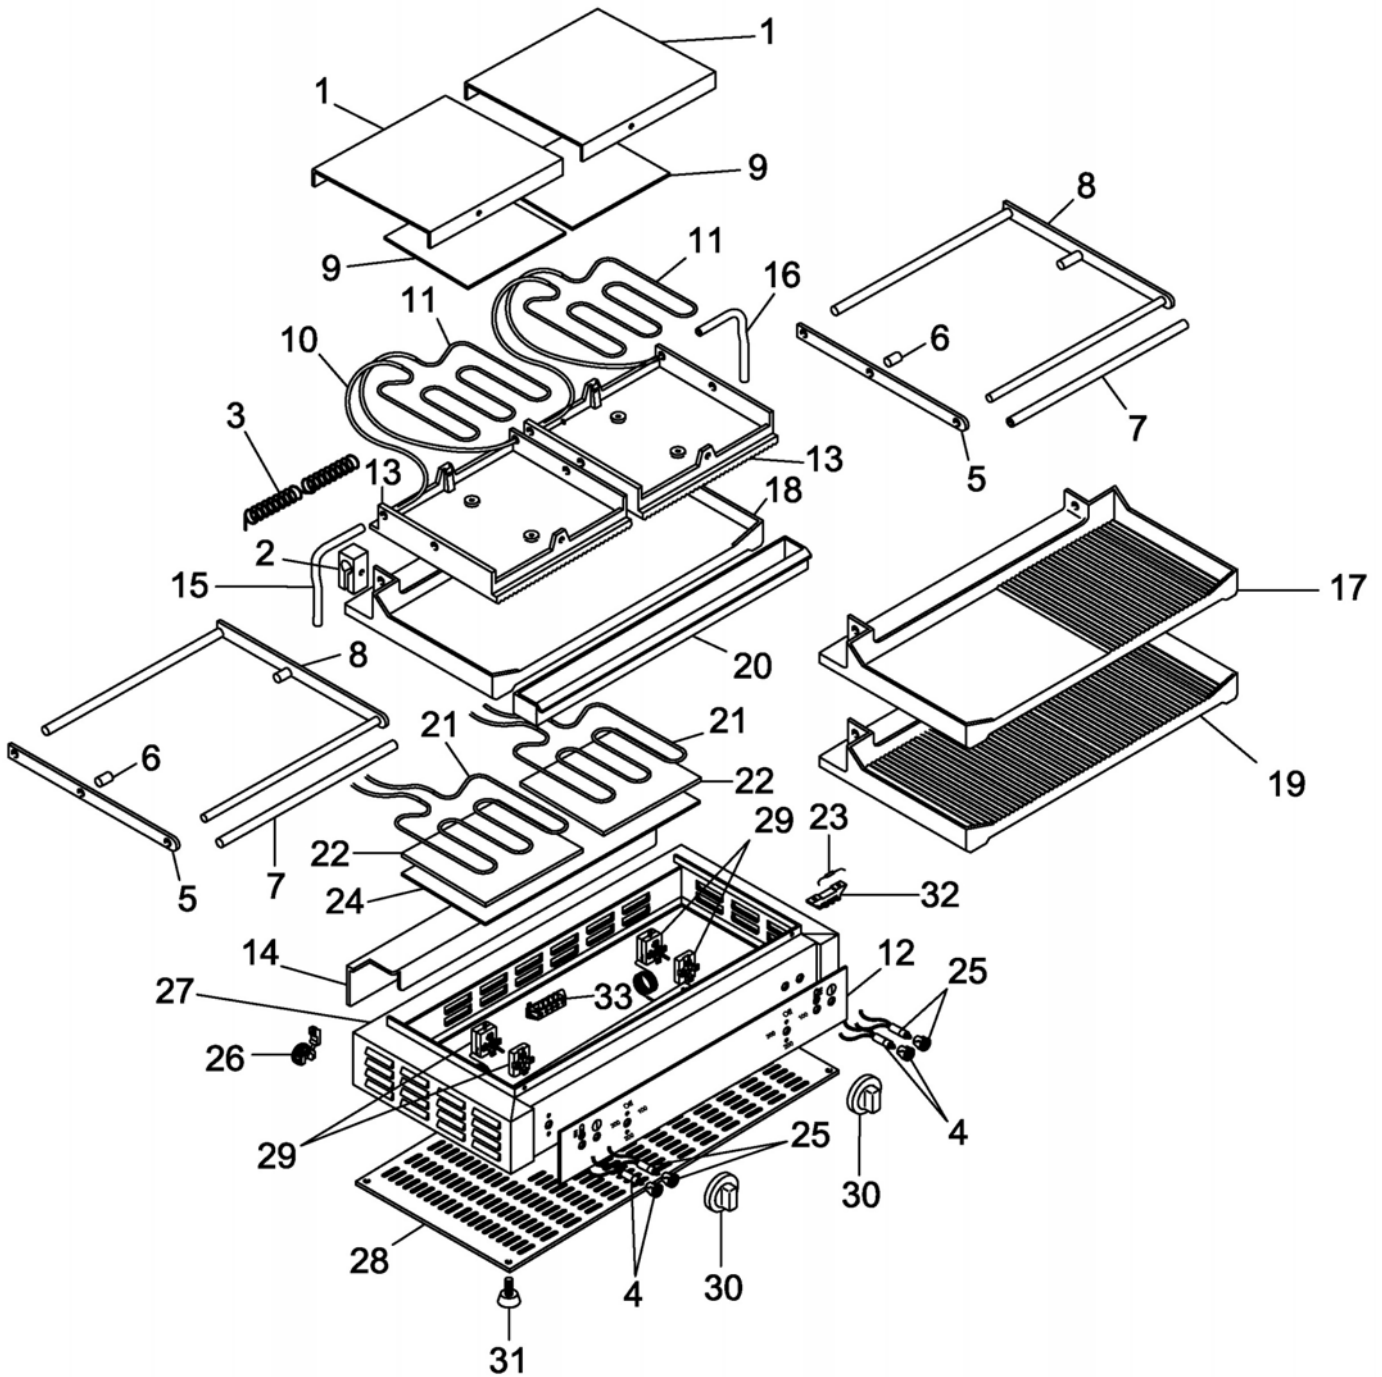

## PE50R-L-M

Pos. Ref.	Codice Code	Caratteristiche Features	Description	Description
1	CO4400		Coperchio	Cover
2	CO4462		Blocchetto	Pad
3	CO4402		Molla	Spring
4	CO1948	● 230V 2W (orange)	Lampada	Lamp
5	CO4403		Leva	Lever
6	CO4427		Perno	Pivot
7	CO4444		Maniglia	Handle
8	CO4445		Perno	Pivot
10	CO4408		Tube	Tube
11	CO4410	230V/1N/50-60Hz	Resistenza	Resistance
12	SL3615		Etichetta	Label
13	CO4447	Cast iron	Piastra	Plate
14	CO4448		Protezione	Protection
15	CO4412		Raccordo	Nipple
16	CO4449		Raccordo	Nipple
17	CO4451	Cast iron - smooth/grooved (PE50M)	Piastra	Plate
18	CO4452	Cast iron - smooth (PE50L)	Piastra	Plate
19	CO4450	Cast iron - grooved (PE50R)	Piastra	Plate
20	CO4456		Cassetto	Tray
21	CO4415	230V/1N/50-60Hz	Resistenza	Resistance
22	CO4417		Isolante	Insulating material
23	CO4401	●	Fus bile	Fuse
25	32W2970	● 230V 2W (green)	Lampada	Lamp
26	32D0360		Pressacavo	Cable clamp
29	CO4421	●	Termostato	Thermostat
30	SL3550		Pomello	Knob
31	CO4423		Piedino	Foot
32	CO4424		Morsettiera	Terminal box
33	CO4426		Morsettiera	Terminal box