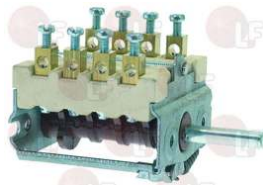

KROMO

КРОМО

Suitable for:

vsezip.ru

+7(812)987-08-81

Rotary switches

3057216 SELECTOR SWITCH 0-1 POSITIONS
contact capacity 16A 230V - max 150°C
D-shaped pin 6x4.6 mm

KROMO 9564