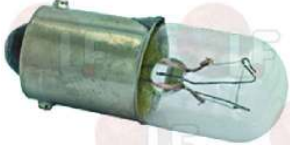

Suitable for:

9014092 LAMP Ba9s 2W 24V
dimensions $\varnothing$ 10x28 mm
for PUSH-BUTTON PANEL