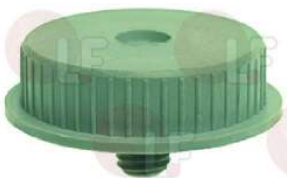

KROMO 10365

KROMO 10377

KROMO
Зинг Общепит

Suitable for:

1186411 O-RING 02031 EPDM

for Dishwasher (ANGELO PO) LF50 - L45
for Dishwasher (ATA) AF61 - AF78 - AF88 - AL55
for Dishwasher (DIHR) GS35 - GS37 - GS50
for Dishwasher (KROMO) K35 - K37
for Dishwasher (UNIC) 48C
for Dishwasher conveyor type (COMENDA) ACL100
Series SE
for Dishwasher hood type (ANGELO PO) LC100 - LC130
LC80
for Dishwasher hood type (ATA) AT105 - AT110
AT112 - AT114 - AT116 - AT95
for Glasswasher/Cupwasher (ATA) AL10 - AL11 - AL15
AL16 - AL20 - AL25 - AL26 - AL30 - AL31 - AL35
AL36
for Glasswasher/Cupwasher (DIHR) C40LS - DERBYCF