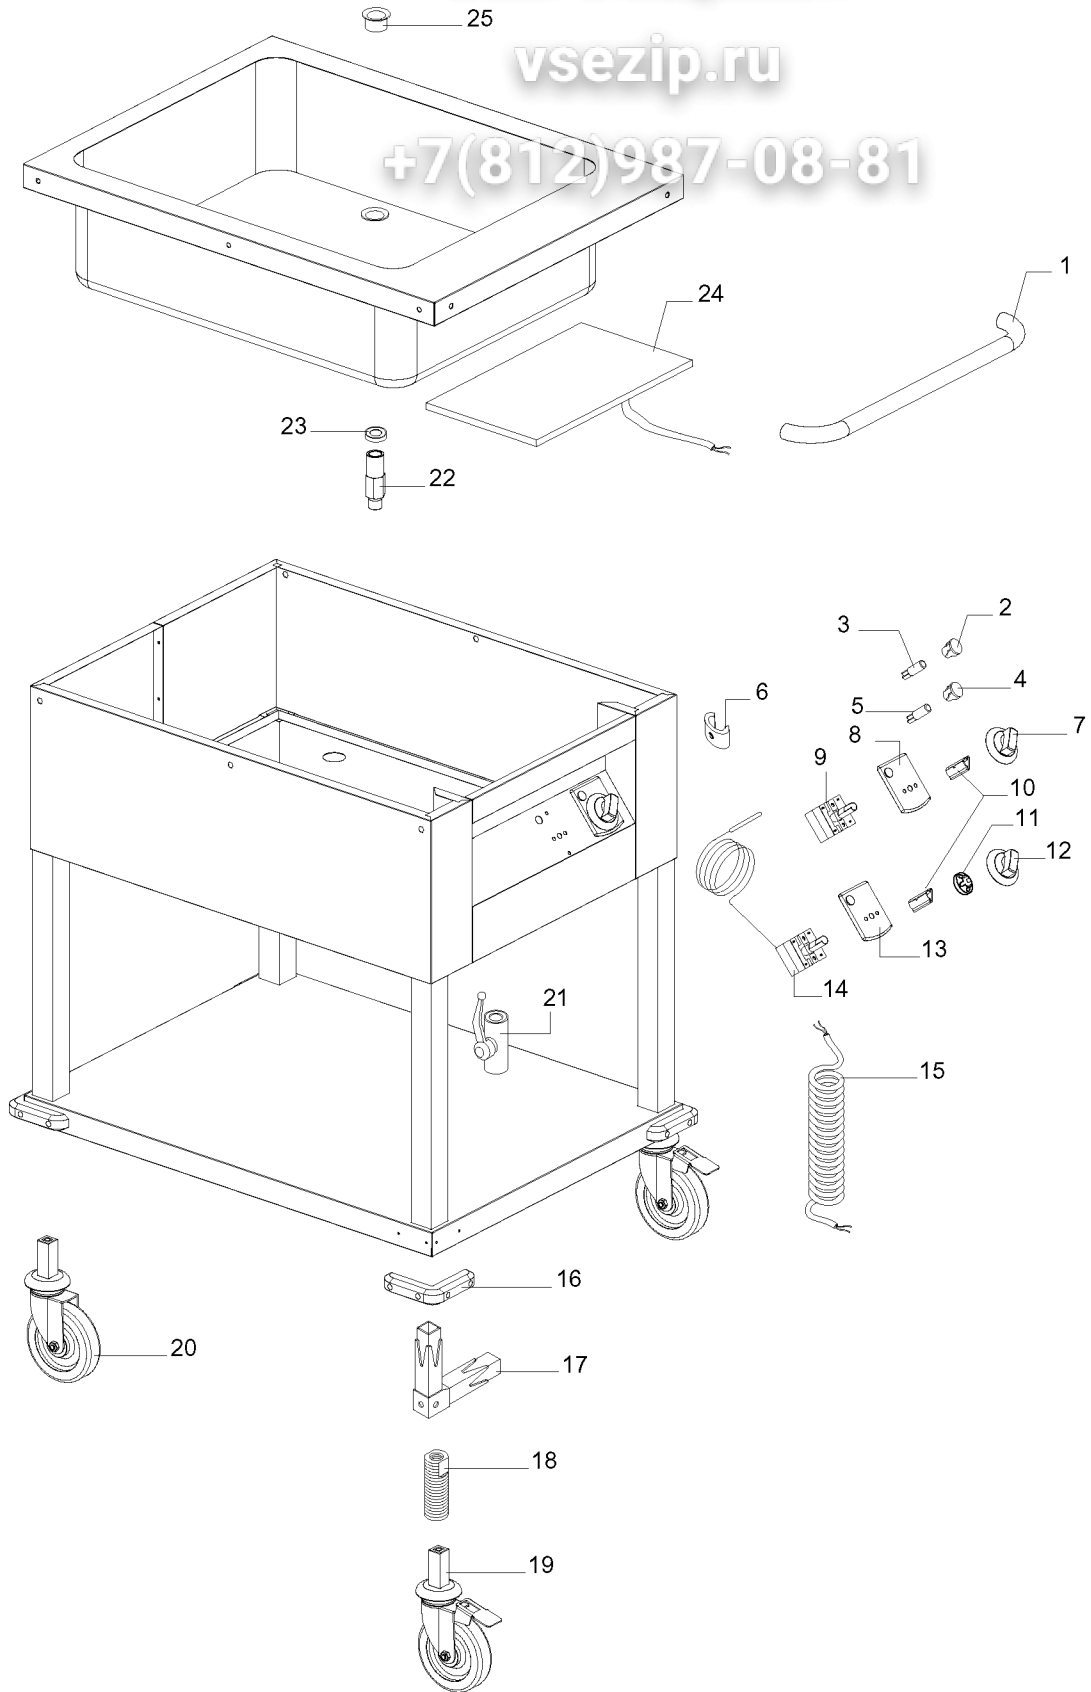

+7(812)987-08-81

PNC	Model	Ref.	Page	Notes
342100	MDBM/31		1-2	Bain-marie trolley
342102	MDBM/21		1-2	Bain-marie trolley

	Index
Pag. 1	Cupboard and components
2	Spare parts list

	Indice
	Mobile e componenti
	Lista ricambi

Brand / Marchio: E
Factory code: 3PDX

BAIN-MARIE TROLLEY
CARRELLO BAGNOMARIA