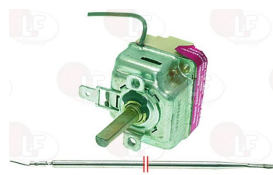

MODULAR RRC2190-00

3444305 SINGLE-PHASE THERMOSTAT 50-500°C
D-shaped pin $\varnothing$ 6x4.6 mm
covered capillary length 900 mm - 16A 250V
bulb $\varnothing$ 4x230 mm