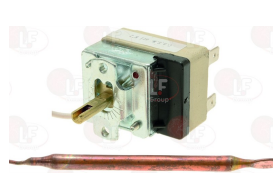

MODULAR 461.003.00

3444418 THERMOSTAT SINGLE-PHASE 30-90°C
D-shaped pin 6x4.6 mm
capillary length 1500 mm - 16A 250V
bulb $\varnothing$ 6x97 mm