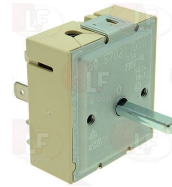

Energy regulators

3350024 ENERGY ADJUSTER
contact capacity 240V 13A
max temperature 125°C
D-shaped pin \varnothing 6x4.6 mm
double rotation direction

MODULAR 661.058.00

3350026 ENERGY ADJUSTER
contact capacity 230V 13A - max temperature 125°C
D-shaped pin \varnothing 6x4.6 mm
double rotation direction
for PYROCERAM. TOPS-SALAMANDERS-POTATO WARMERS