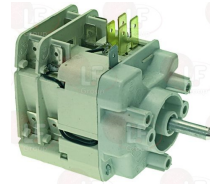

MODULAR 561.042.00

3446039 **TIMER 120 MINUTES MS65**
120 minute manually set cycle
with manual position
contact capacity 16(4)A 250V 50Hz
max temperature 100°C
D-shaped pin $\varnothing$ 6x4.6 mm