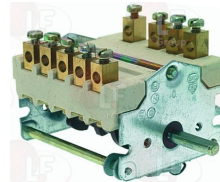

MODULAR 661.093.00

3057023 SELECTOR SWITCH 0-6 POSITIONS
contact capacity 32A 250V - max 150°C
D shaft $\varnothing 6 \times 4.6$ mm