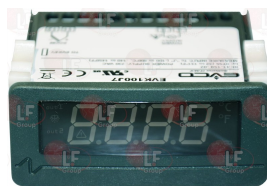

MODULAR 561.043.00

3445109 PROBE TCJ VETROTEX 3000 mm

2-wire probe temperature range 0+600°C
temperature cable max 350°C
error limit ±0.75% below 0°C
response time 30 sec
bulb ø 6x100 mm
for Electric oven electric (MODULAR) BERU464TD
BEU464/230TD - BEU664TD

MODULAR 561.044.00