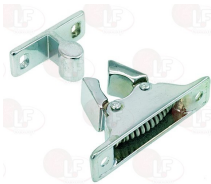

MODULAR CC2211-02

MODULAR RRC2211-02

3398021 OVEN DOOR CATCH
distance between holes 47 mm
catch distance 27 mm