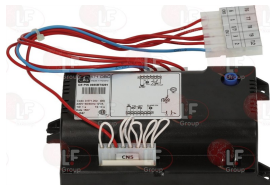

3020083 NUT & OLIVE ø 4 mm

MODULAR 671.011.00

Electronic boxes

3091005 KIT CONTROL BOX 571 DBC

complete with cable
model SIT - 230V 50/60Hz

MODULAR RRC2236-00

Electronic controllers

7150486 THERMOMETRE EVK100J7 TCJ

alimentation 230v
plage température -100°+800°C
type de sonde TCJ (non comprise)
connexion par bornier à vis
découpe 71x29 mm

MODULAR 561.043.00

3445109 PROBE TCJ VETROTEX 3000 mm

2-wire probe temperature range 0+600°C
temperature cable max 350°C
error limit ±0.75% below 0°C
response time 30 sec
bulb ø 6x100 mm
for Electric oven electric (MODULAR) BERU464TD
BEU464/230TD - BEU664TD