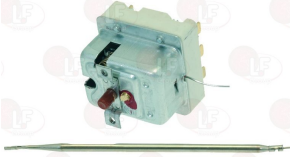

MODULAR 461.003.00

3444418 THERMOSTAT SINGLE-PHASE 30-90°C
D-shaped pin 6x4.6 mm
capillary length 1500 mm - 16A 250V
bulb \varnothing 6x97 mm

MODULAR RRC2185-00

Suitable for:

3444493 **THREE-PHASE THERMOSTAT 360°C**
with manual reset
capillary length 1500 mm
bulb \varnothing 4x120 mm