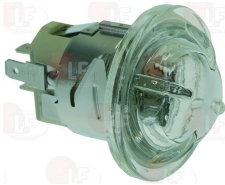

MODULAR 663.047.00

3221231 LAMP RECEPTACLE WITH LAMP G9 25W 240V
lamp glass $\varnothing$ 53 mm
mounting hole $\varnothing$ 40 mm
max temperature 300°C