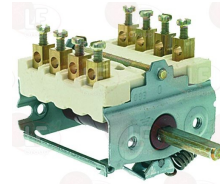

MODULAR 451.048.00

Rotary switches

3057050 CONNECTING BRACKET 28x21x16 mm
distance between hooking brackets 27 mm
f/connection between selector switch and thermost.

MODULAR 661.013.00

3057014 SELECTOR SWITCH 0-1 POSITIONS
contact capacity 16A 250V - max 150°C
D spindle $\varnothing 6 \times 4.6$ mm
back connection for thermostat