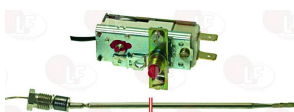

3440078 THERMOCOUPLE SIT QUICK M9x1 50 cm.

MODULAR 672.001.00

MODULAR
ЭЛТ ОБЩЕПИТ

Suitable for:

vsezip.ru

+7(812)987-08-81

Thermostats

3444417 SINGLE-PHASE THERMOSTAT 340°C
with manual reset
covered capillary length 900 mm - 16A 250V
bulb \varnothing 3x145 mm - with stuff.gland coupling M9x1