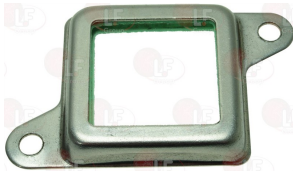

MODULAR RRC5220-00

3186398 OVEN DOOR GASKET 2820 mm
made of silicone elastomer
profile dimensions 28x20 mm
COLOUR BLACK

MODULAR RRC5221-00

Suitable for:

MODULAR
ЭЛТ Общепит

Suitable for:

Glasses
vsezip.ru

3519006 COMPLETE CHAMBER GLASS
complete with glass and gasket