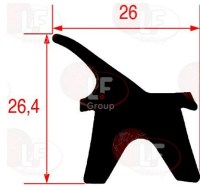

Gaskets for oven door

3286030 OVEN DOOR GASKET 04880 - 15 m
made of silicone elastomer
profile dimensions 26.4x26 mm
BLACK COLOR

MODULAR RRC2215-03

MODULAR RRC2215-03-15MT

3286084 OVEN DOOR GASKET 04880 - 3 m
made of silicone elastomer
profile dimensions
BLACK COLOUR