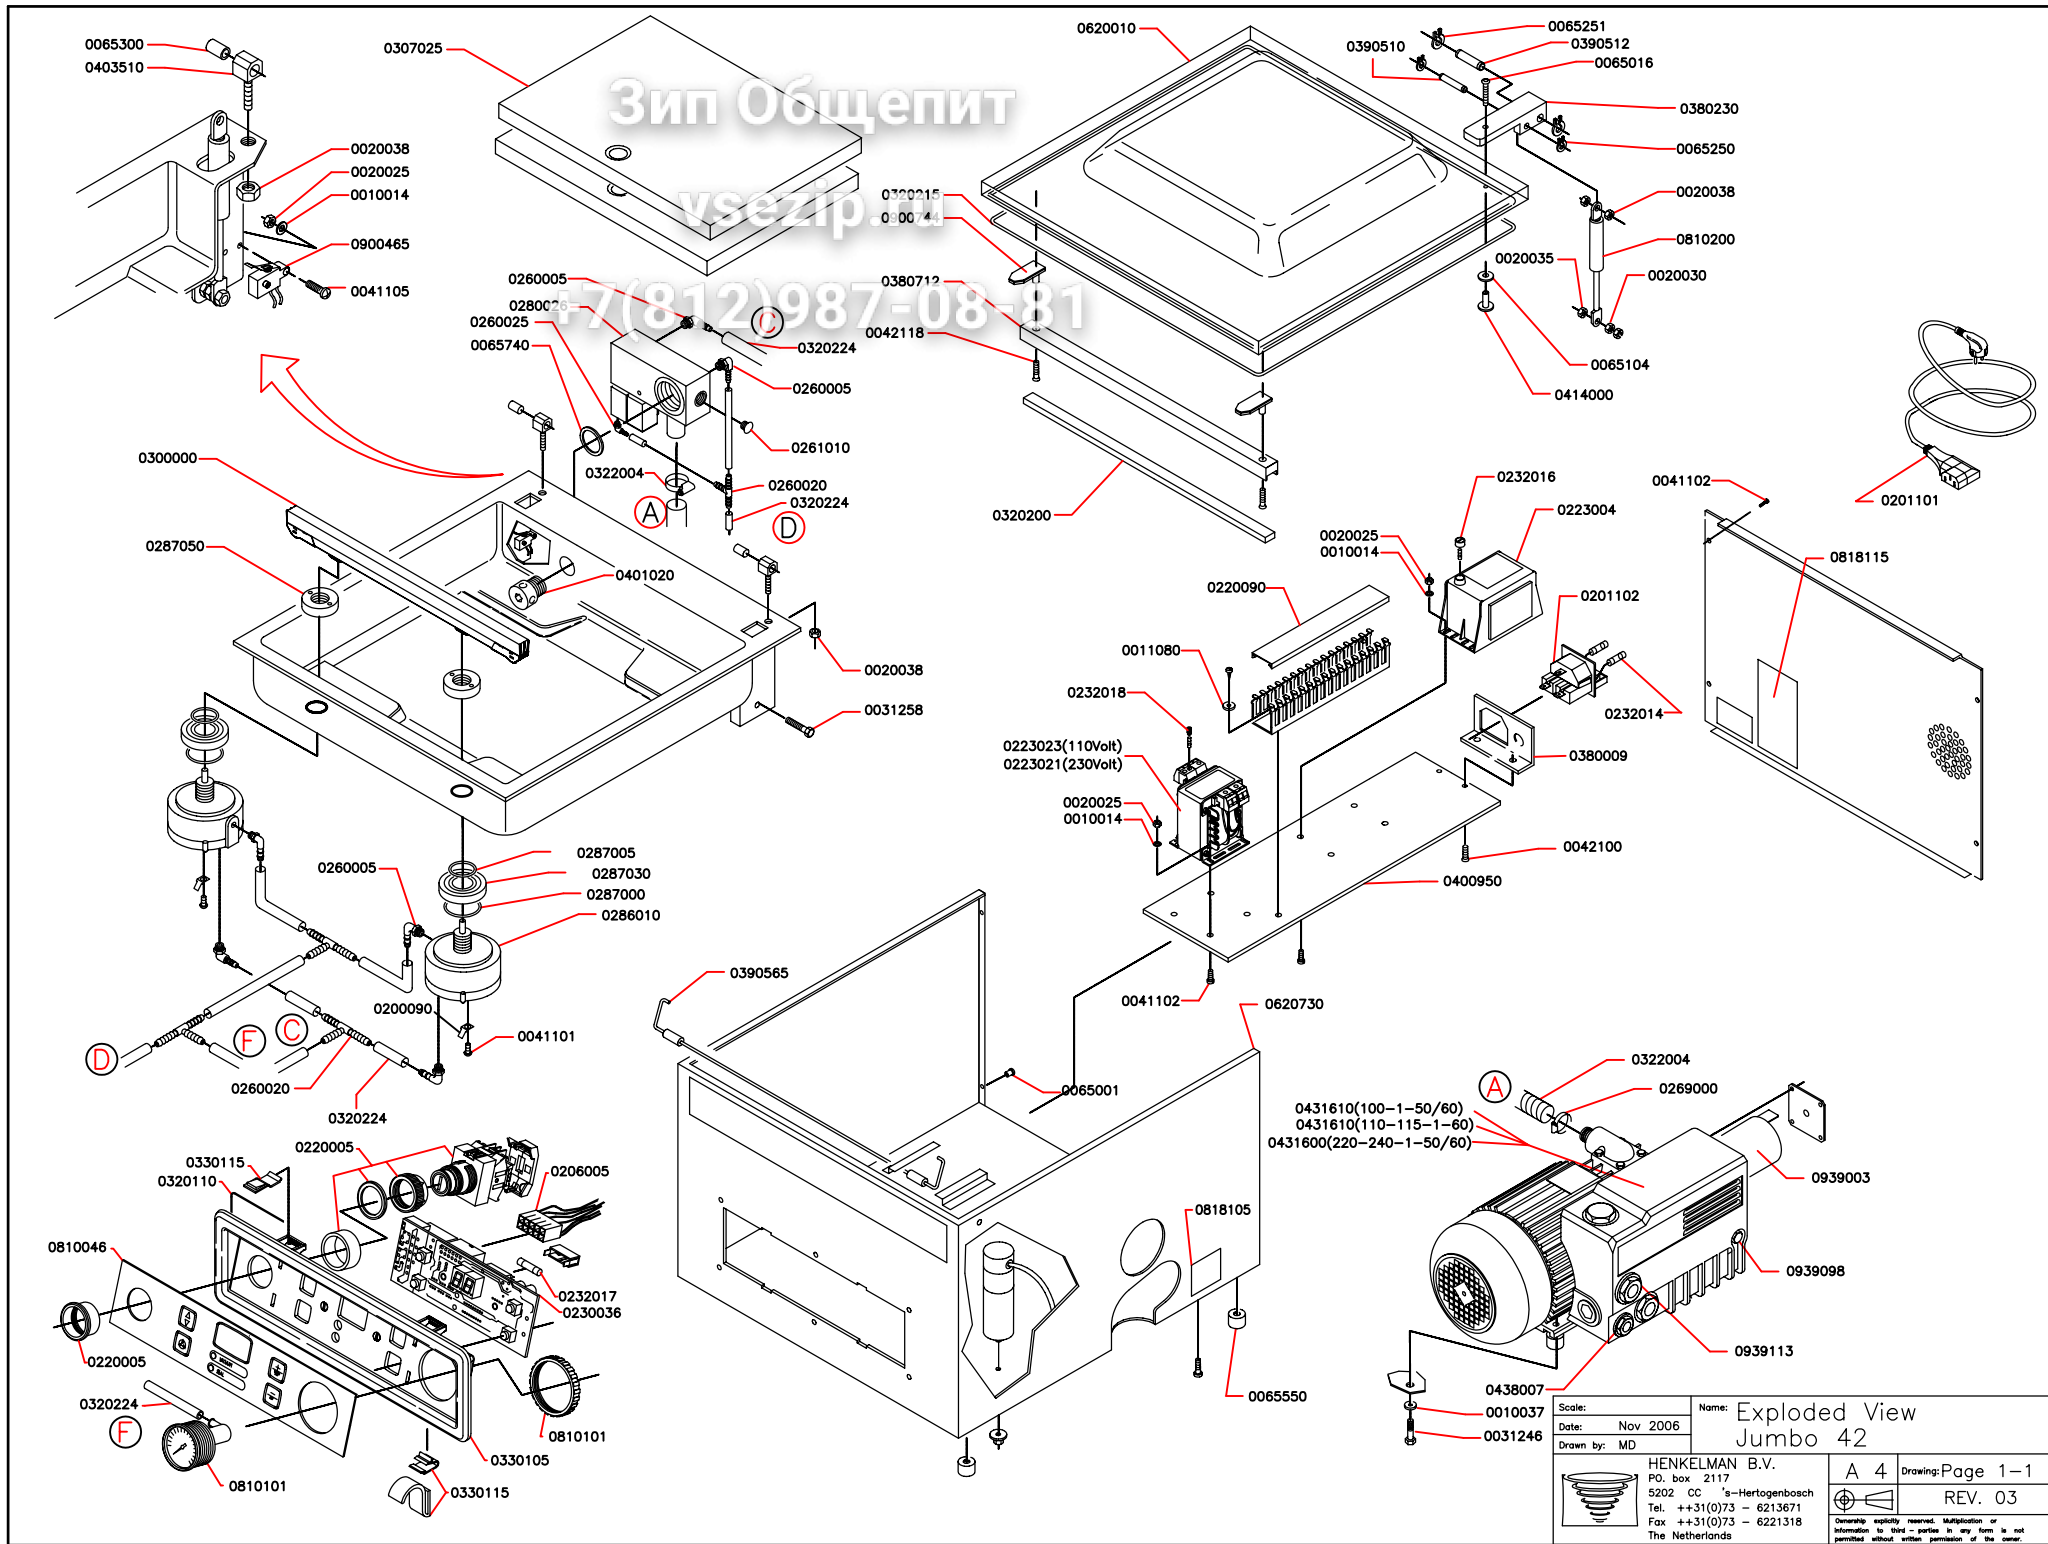

Зип Общедомовое  
vsezip.ru

+7(812)987-08-81

Зип Общепит

vsezip.ru

+7(812)987-08-81

Scale:	Name: Exploded View Jumbo 42
Date: Nov 2006	
Drawn by: MD	
HENKELMAN B.V. PO. box 2117 5202 CC 's-Hertogenbosch Tel. ++31(0)73 - 6213671 Fax ++31(0)73 - 6221318 The Netherlands	A 4 Drawing: Page 1-1 REV. 03
<small>Copyright explicitly reserved. Multiplication or information to third parties in any form is not permitted without written permission of the owner.</small>	