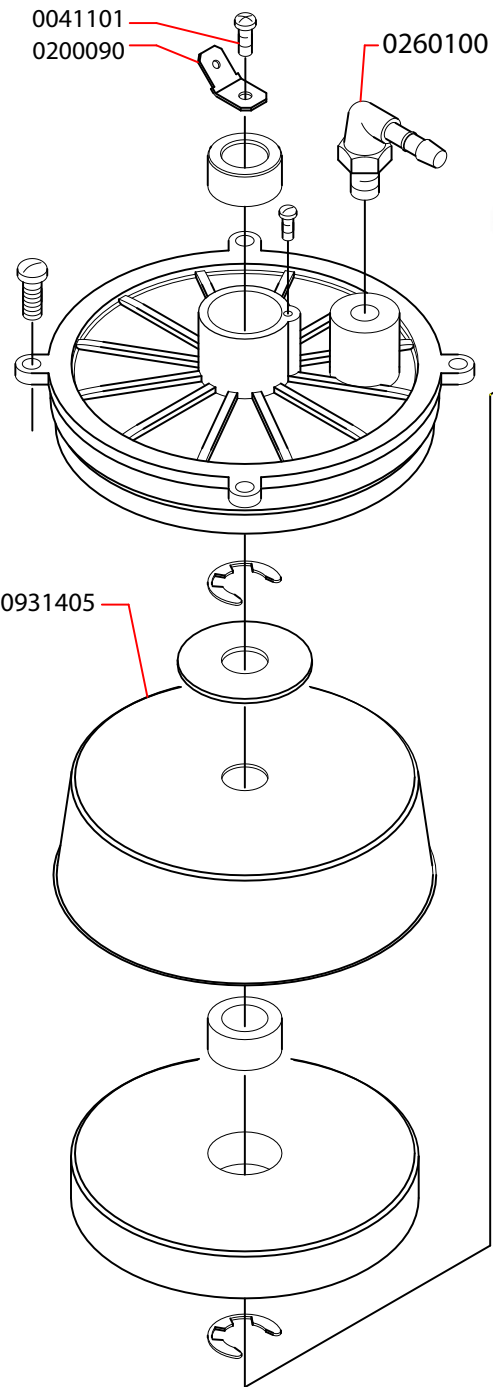

Scale:	Name: Exploded View Jumbo 42
Date: May 2004	
Drawn by: MD	
HENKELMAN B.V. P.O. box 2117 5202 CC 's-Hertogenbosch Tel. ++31(0)73 - 6213671 Fax ++31(0)73 - 6221318 The Netherlands	A 4 Drawing: Page 1-1 REV. 02
<small>Copyrights explicitly reserved. Multiplication or information to third parties in any form is not permitted without written permission of the owner.</small>	

0041209  
0041208  
0304470  
0304472

0080150  
0020300

0304454

0206720(Jumbo 35)  
0206730(Jumbo 42)

0305505

0305000

0305015

0330025

0304400  
0330020(L)

0330020(R)

0381010(Jumbo 35)  
0381015(Jumbo 42)

Зип Общепит  
vsezip.ru  
+7(812)987-08-81

Scale:	Name:
Date: Dec 2004	Exploded View
Drawn by: MD	Seal bar Jumbo 35 & 42
	HENKELMAN B.V. P.O. box 2117 5202 CC s-Hertogenbosch Tel. ++31(0)73 - 6213671 Fax ++31(0)73 - 6221318 The Netherlands
A 4	Drawing: Page 1-1
	REV. 01
<small>Ownership explicitly reserved. Multiplication or information to third parties in any form is not permitted without written permission of the owner.</small>	

Зип Общедомовое  
vsezip.ru

+7(812)987-08-81

Зип Общепит

vsezip.ru

+7(812)987-08-81

Scale:	Name: Exploded View Jumbo 42
Date: Nov 2006	
Drawn by: MD	
HENKELMAN B.V. PO. box 2117 5202 CC 's-Hertogenbosch Tel. ++31(0)73 - 6213671 Fax ++31(0)73 - 6221318 The Netherlands	A 4 Drawing: Page 1-1 REV. 03
<small>Copyright explicitly reserved. Multiplication or information to third parties in any form is not permitted without written permission of the owner.</small>	