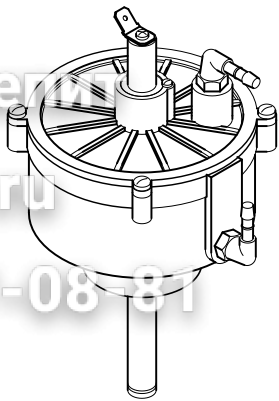

0304400  
0330020(L)

0330020(R)

0381010(Jumbo 35)  
0381015(Jumbo 42)

Зип Общепит  
vsezip.ru  
+7(812)987-08-81

Scale:	Name:
Date: Dec 2004	Exploded View
Drawn by: MD	Seal bar Jumbo 35 & 42
	HENKELMAN B.V. P.O. box 2117 5202 CC s-Hertogenbosch Tel. ++31(0)73 - 6213671 Fax ++31(0)73 - 6221318 The Netherlands
A 4	Drawing: Page 1-1
	REV. 01
<small>Ownership explicitly reserved. Multiplication or information to third parties in any form is not permitted without written permission of the owner.</small>	

Зип Общедомовое  
vsezip.ru

+7(812)987-08-81

Зип Общепит

vsezip.ru

+7(812)987-08-81

Scale:	Name: Exploded View Jumbo 42
Date: Nov 2006	
Drawn by: MD	
HENKELMAN B.V. PO. box 2117 5202 CC 's-Hertogenbosch Tel. ++31(0)73 - 6213671 Fax ++31(0)73 - 6221318 The Netherlands	A 4 Drawing: Page 1-1 REV. 03
<small>Copyright explicitly reserved. Multiplication or information to third parties in any form is not permitted without written permission of the owner.</small>	