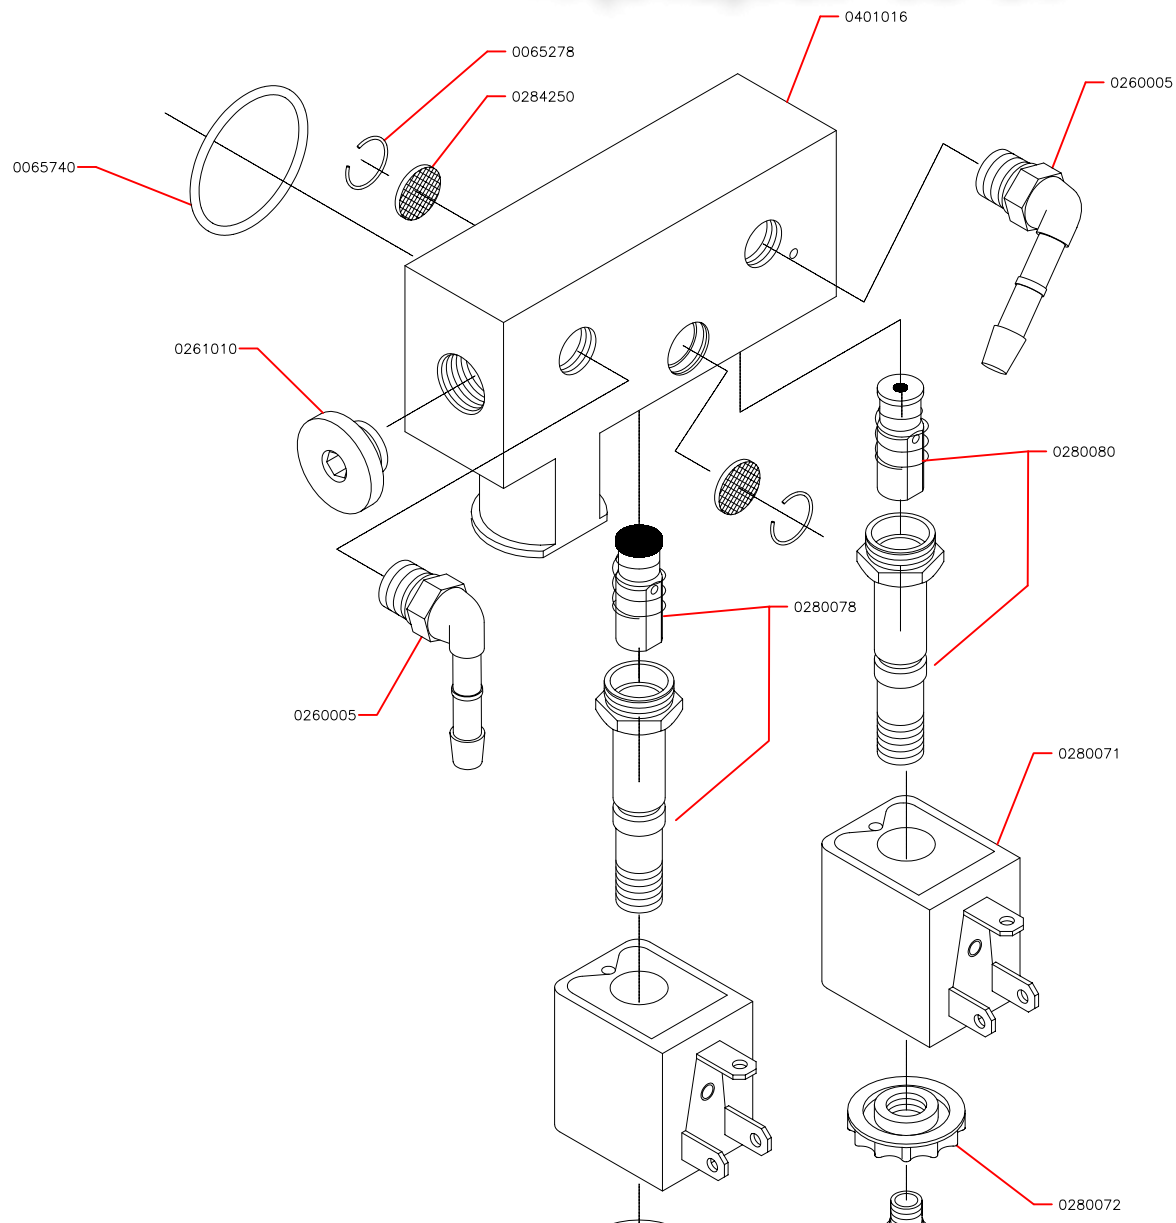

Зип Общедомовое  
vsezip.ru

+7(812)987-08-81

Зип Общепит

vsezip.ru

+7(812)987-08-81

Scale:	Name: Exploded View Jumbo 42
Date: Nov 2006	
Drawn by: MD	
HENKELMAN B.V. PO. box 2117 5202 CC 's-Hertogenbosch Tel. ++31(0)73 - 6213671 Fax ++31(0)73 - 6221318 The Netherlands	A 4 Drawing: Page 1-1 REV. 03
<small>Copyright explicitly reserved. Multiplication or information to third parties in any form is not permitted without written permission of the owner.</small>	