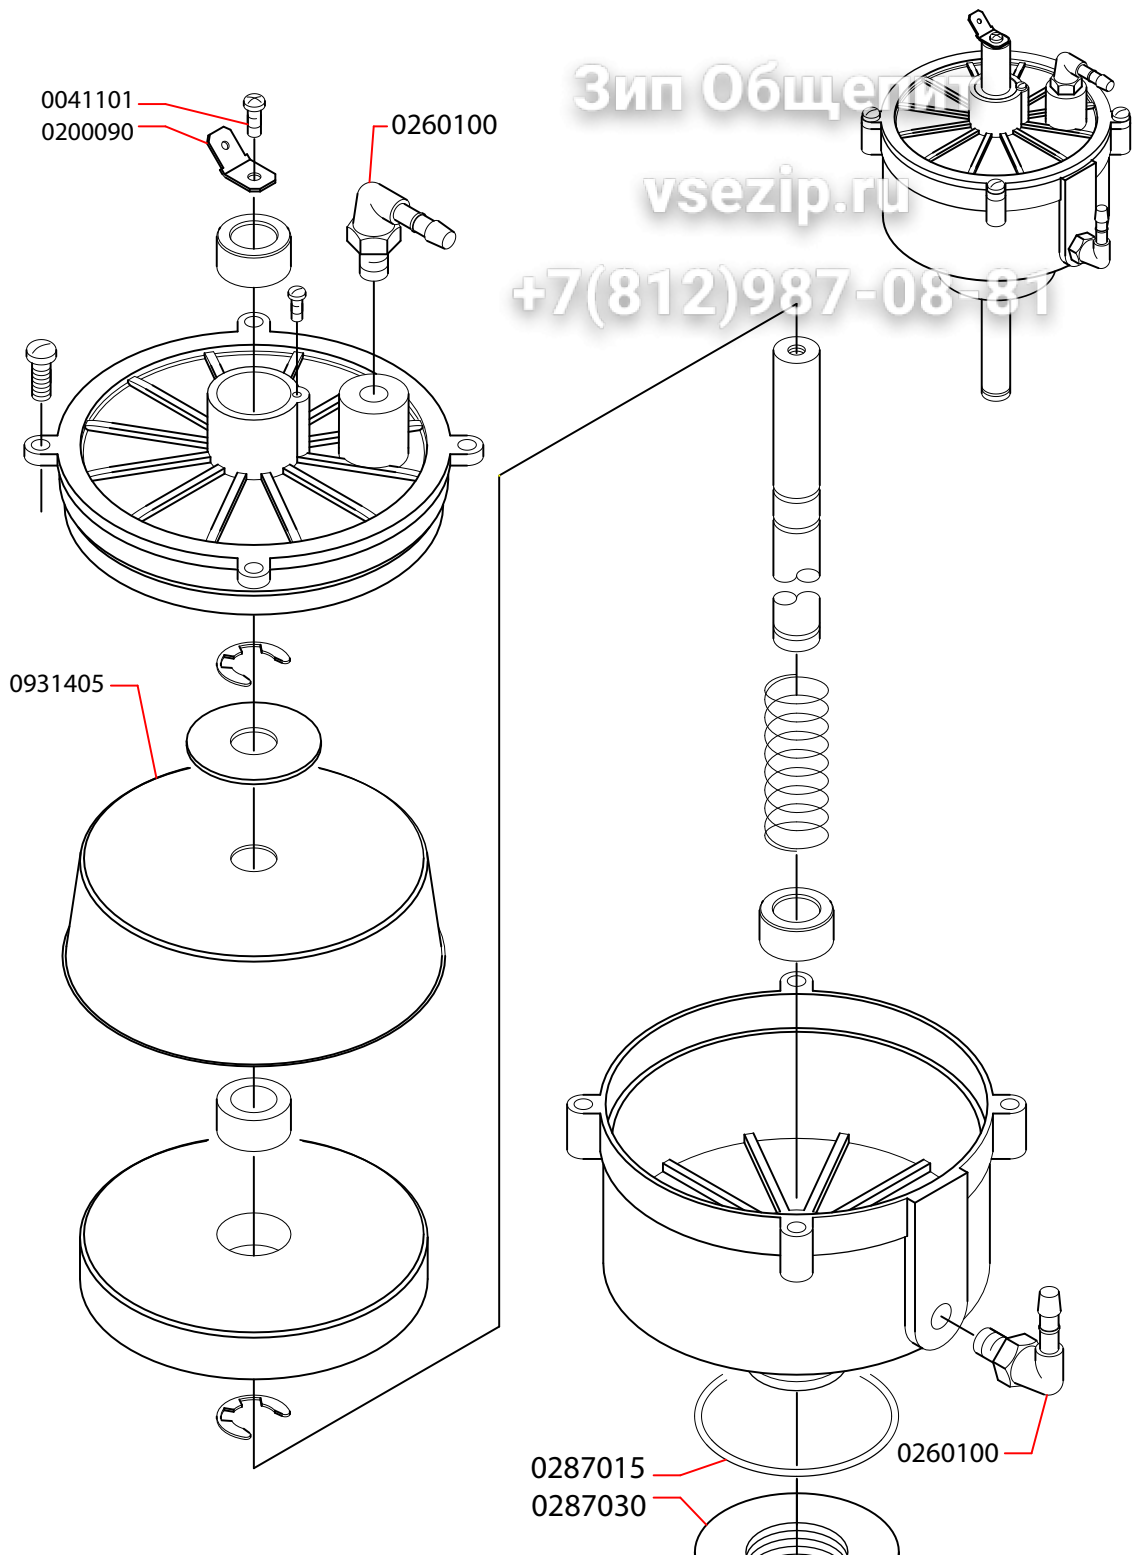

Зип Общедомовое
vsezip.ru

+7(812)987-08-81