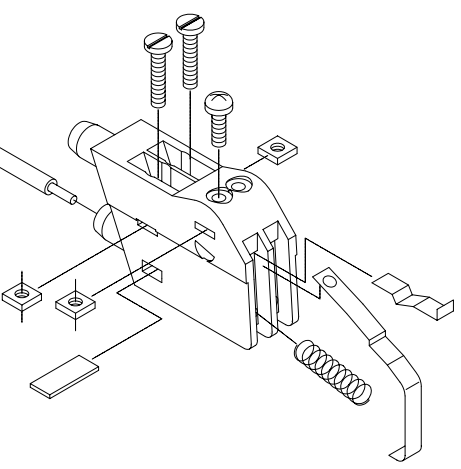

0041209
0041208
0304470
0304472

0080150
0020300

0304454

0206720(Jumbo 35)
0206730(Jumbo 42)

0305505

0305000

0305015

0330025

0304400
0330020(L)

0330020(R)

0381010(Jumbo 35)
0381015(Jumbo 42)

Зип Общепит
vsezip.ru
+7(812)987-08-81

Scale:	Name:
Date: Dec 2004	Exploded View
Drawn by: MD	Seal bar Jumbo 35 & 42
	HENKELMAN B.V. P.O. box 2117 5202 CC s-Hertogenbosch Tel. ++31(0)73 - 6213671 Fax ++31(0)73 - 6221318 The Netherlands
A 4	Drawing: Page 1-1
	REV. 01
<small>Ownership explicitly reserved. Multiplication or information to third parties in any form is not permitted without written permission of the owner.</small>	