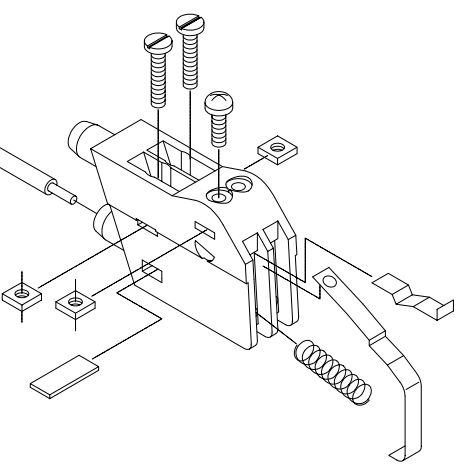

0041209  
0041208  
0304470  
0304472

0080150  
0020300

0304454

0206720(Jumbo 35)  
0206730(Jumbo 42)

0305505

0305000

0305015

0330025

0304400  
0330020(L)

0330020(R)

0381010(Jumbo 35)  
0381015(Jumbo 42)

Зип Общепит  
vsezip.ru  
+7(812)987-08-81

Scale:	Name:
Date: Dec 2004	Exploded View
Drawn by: MD	Seal bar Jumbo 35 & 42
	HENKELMAN B.V. P.O. box 2117 5202 CC s-Hertogenbosch Tel. ++31(0)73 - 6213671 Fax ++31(0)73 - 6221318 The Netherlands
A 4	Drawing: Page 1-1
	REV. 01
<small>Ownership explicitly reserved. Multiplication or information to third parties in any form is not permitted without written permission of the owner.</small>	

Зип Общедомовое  
vsezip.ru

+7(812)987-08-81

Зип Общепит

vsezip.ru

+7(812)987-08-81

Scale:	Name: Exploded View Jumbo 42
Date: Nov 2006	
Drawn by: MD	
HENKELMAN B.V. PO. box 2117 5202 CC 's-Hertogenbosch Tel. ++31(0)73 - 6213671 Fax ++31(0)73 - 6221318 The Netherlands	A 4 Drawing: Page 1-1 REV. 03
<small>Copyright explicitly reserved. Multiplication or information to third parties in any form is not permitted without written permission of the owner.</small>	