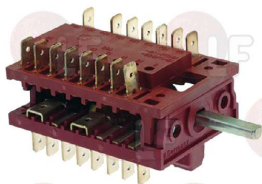

### Rotary switches

**3057236 SELECTOR SWITCH 0-7 POSITIONS**  
D-shaft  $\varnothing$  6x4,6 mm  
16A 250V  
for Washing machine (FAGOR) LC/AC-7 - LC/E-10  
LC/E-14 - LC/E-7

**3057309 TEMPERATURE SELECTOR SWITCH**  
25A 240V