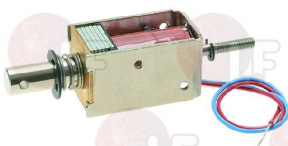

### Electromagnets

**3121025 DOOR OPENING ELECTROMAGNET 230V 50/60Hz**  
for Washing machine (FAGOR) LC-10 - LC-14 - LC-25  
LC-7 - LF-10 - LF-14 - LF-25 - LF-55 - LF-7

FAGOR P533046000

**3121026 DOOR OPENING ELECTROMAGNET 24V**  
for WASHING MACHINE DANUBE WED 8-10-13-18  
for Washing machine (DOMUS) DFI13 - DFI18 - DFI27  
DFI9 - W10 - W13 - W18 - W9  
for Washing machine (FAGOR) LA-10M - LA-13M  
LA-18M - LA-25M - LB-10M - LB-13M - LB-18M  
LC-13 - LC-18 - LC-8 - LF-13 - LF-18 - LF-25  
LF-8