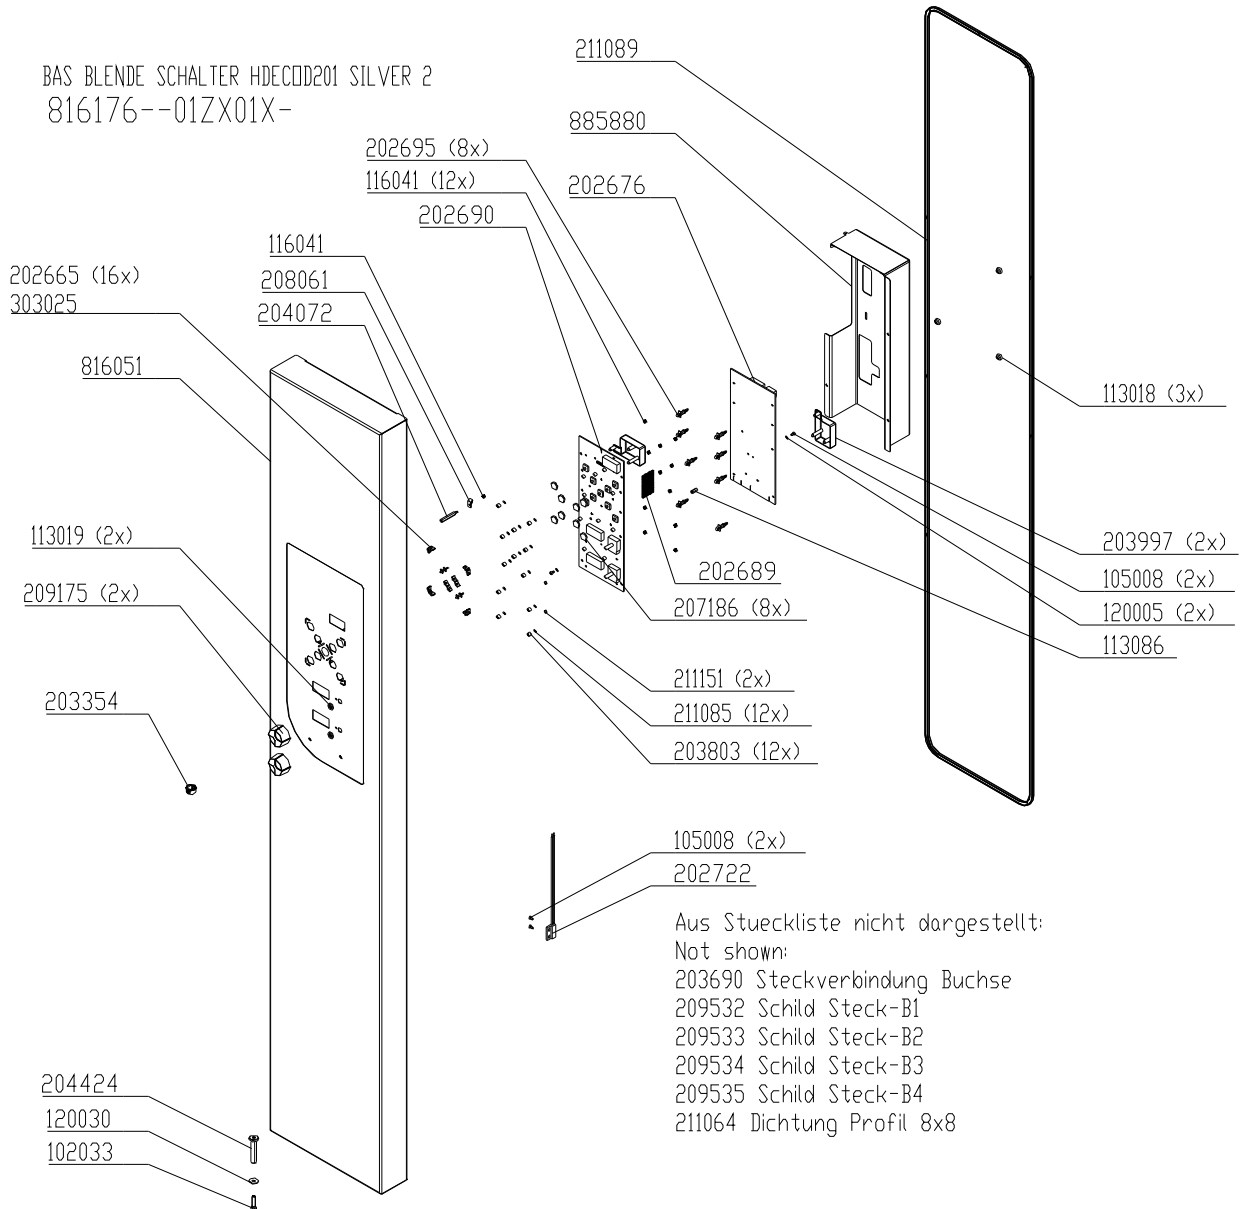

+7(812)987-08-81

Chassis door area HD10.x gas, left hinged (triple glazing)

+7(812)987-08-81

Exploded drawings 20.x

Electric & Gas
+7(812)987-08-81

Front panel 20.x Silver without hand shower

+7(812)987-08-81