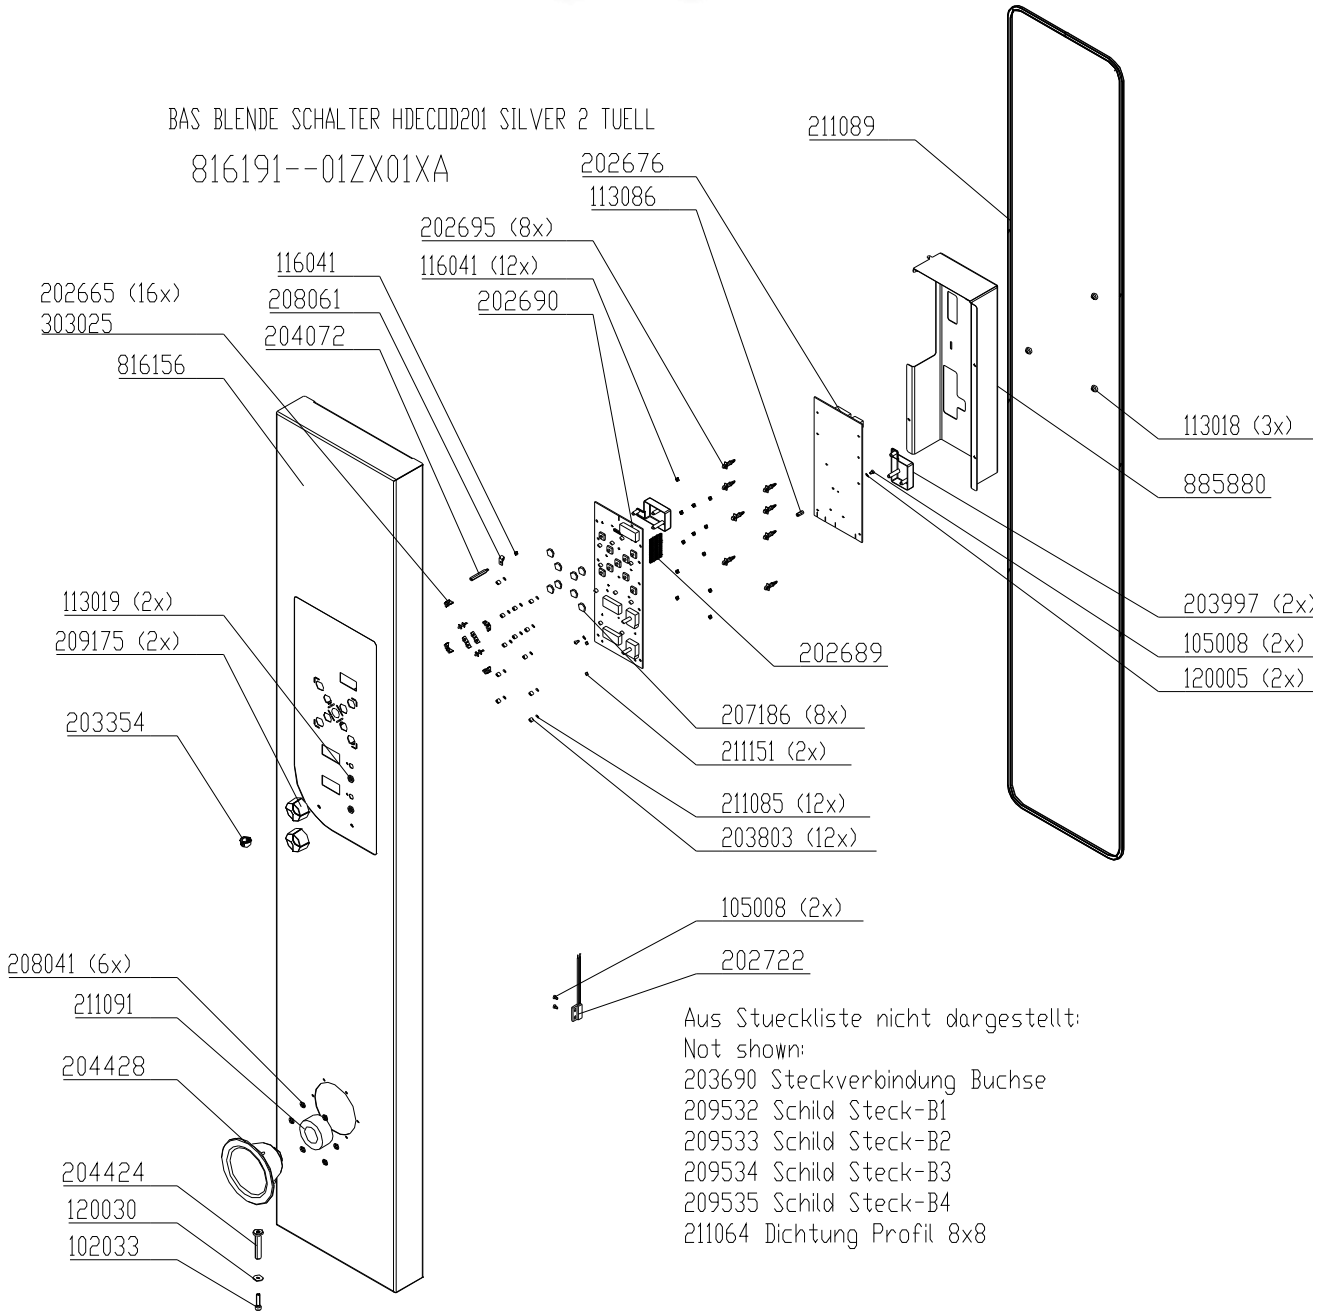

Front panel 20.x Silver2 with hand shower

+7(812)987-08-81