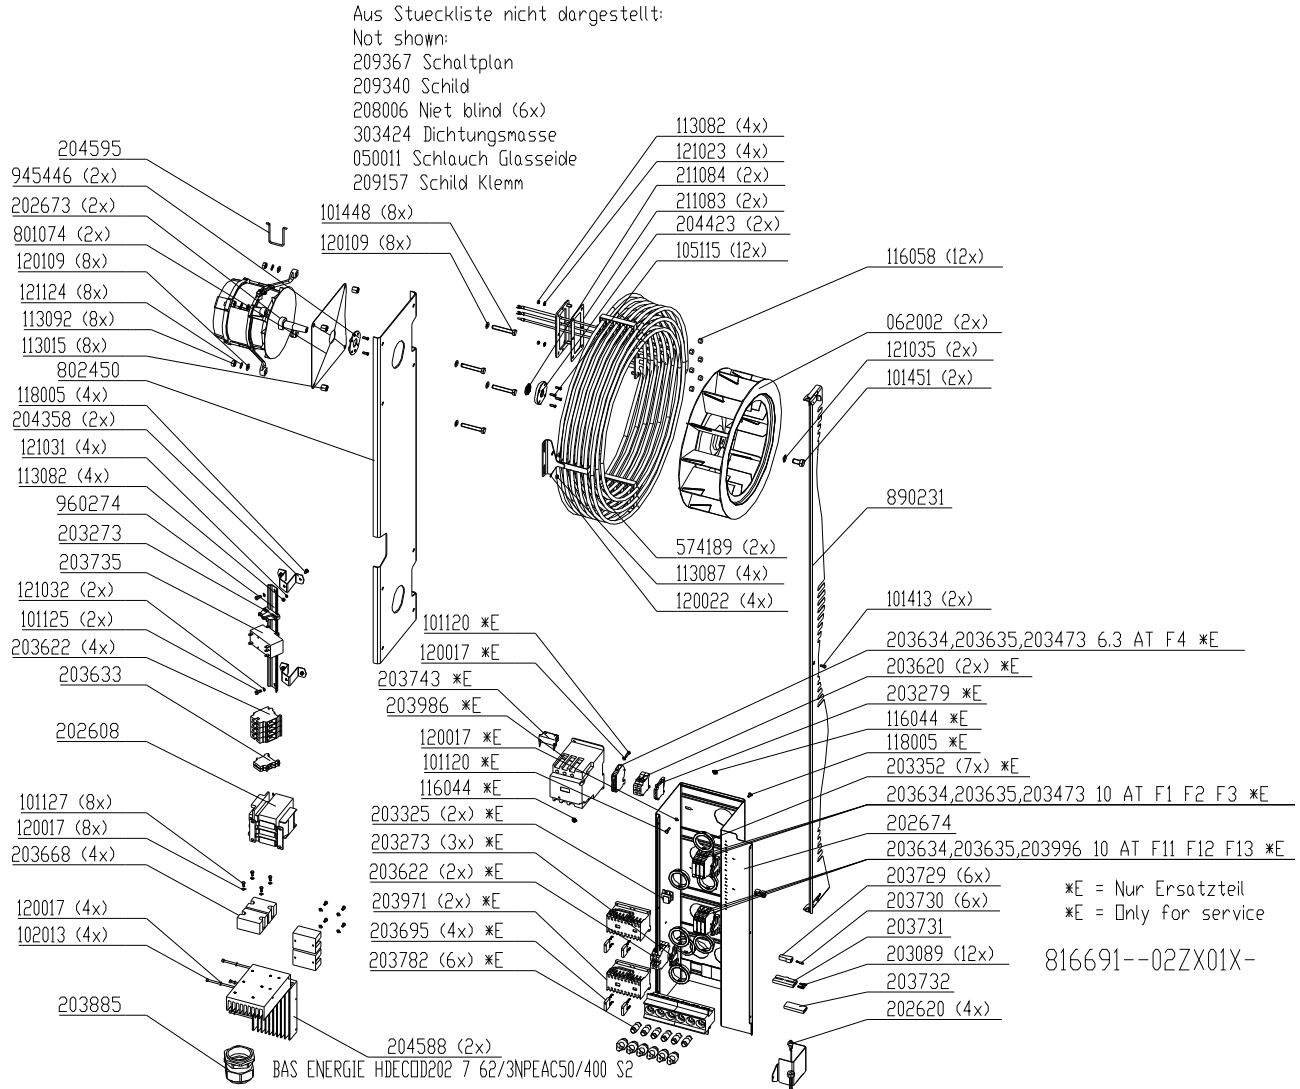

Electric assembly 3NPE 400V HD20.2 Silver2

+7(812)987-08-81

Bis (until) S/N 08022075 (August2008) Transformator (transformer) #203818
Ab (from) S/N 11212250 (October 2011): #945446 → #945661, #204423 → 204681,
#202620 → #203679