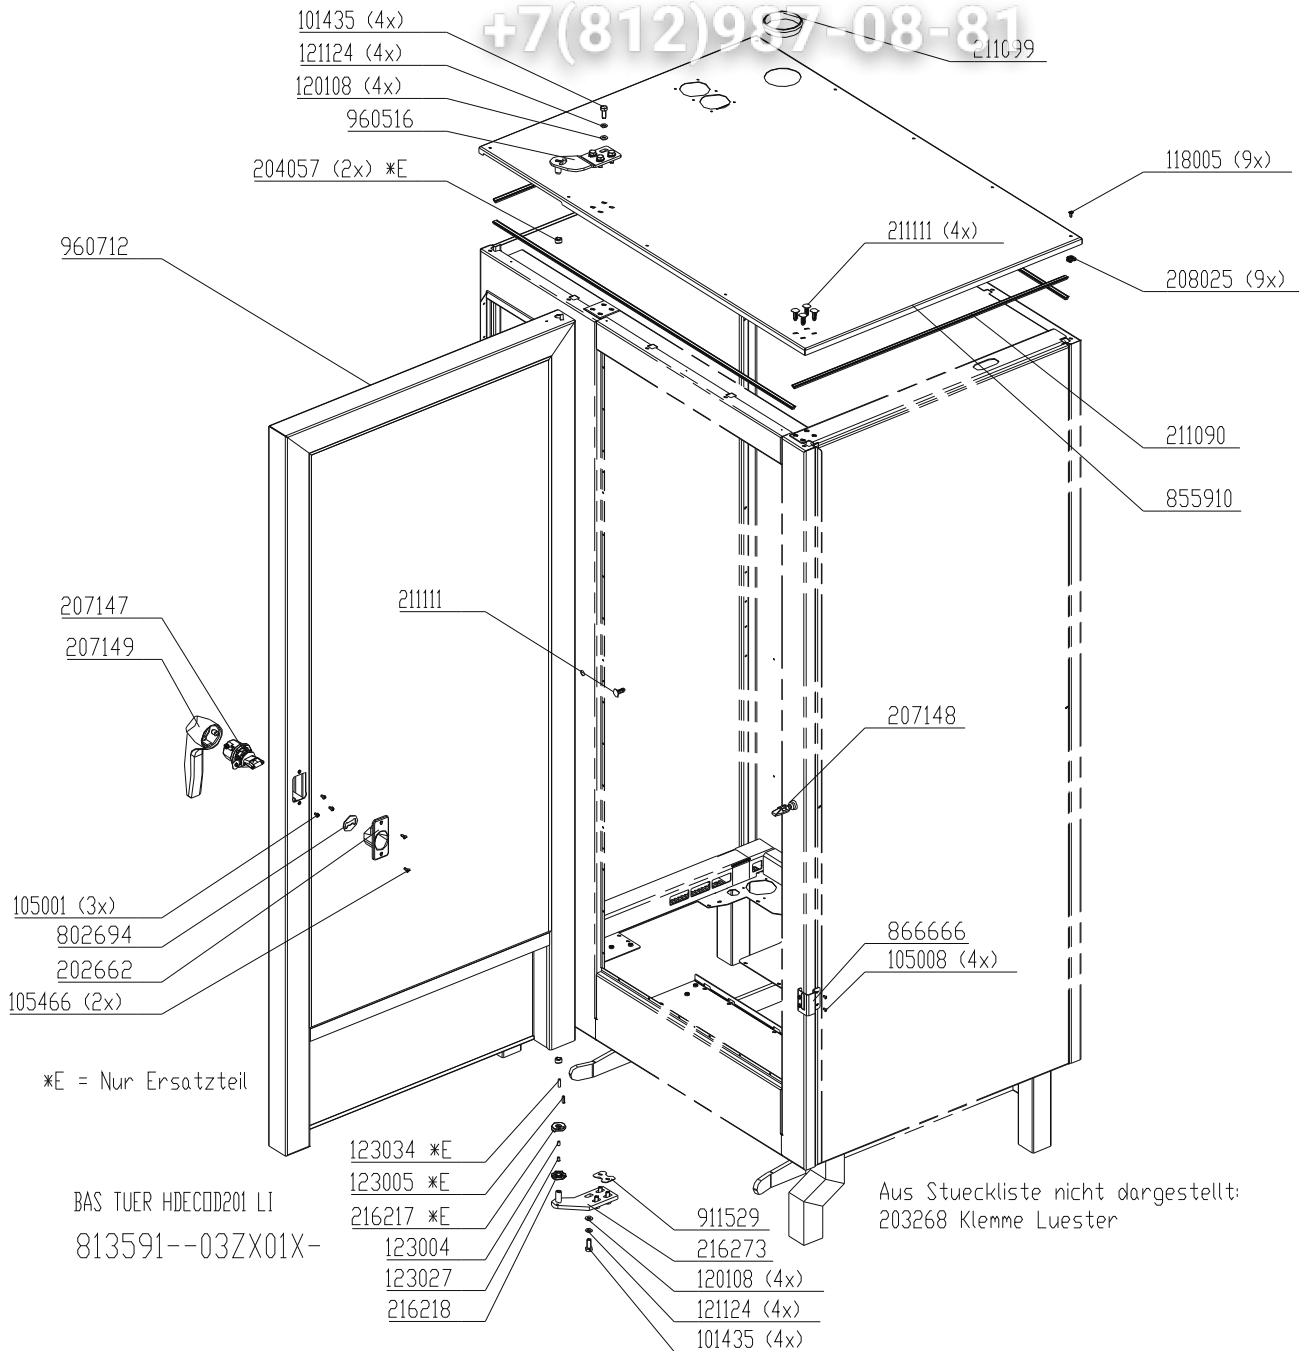

Chassis 20.x Gas Silver2 from S/N 212226 (October 2011)

Chassis door area HD20.x electric, right hinged (double glazing)

+7(812)987-08-81

Chassis door area HD20.x, left hand hinged (Electric)

Until S/N 09021515: Profile door gasket #211104 (glued with Pactan)
From S/N 09021516: Pluggable profile door gasket #211171