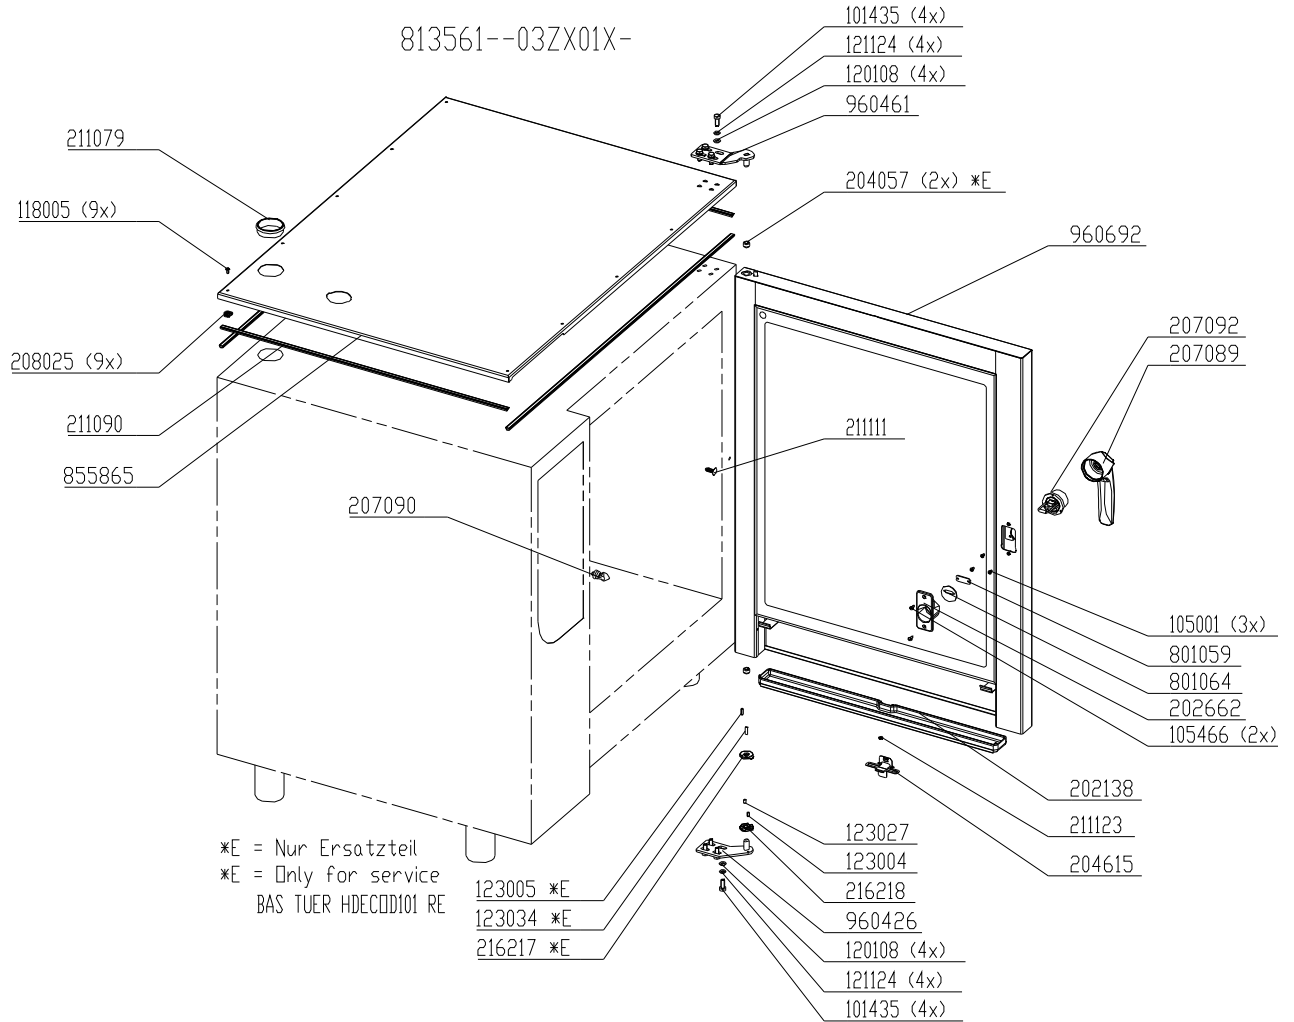

Chassis door area HD10.x electric, right hinged (triple glazing)

+7(812)987-08-81