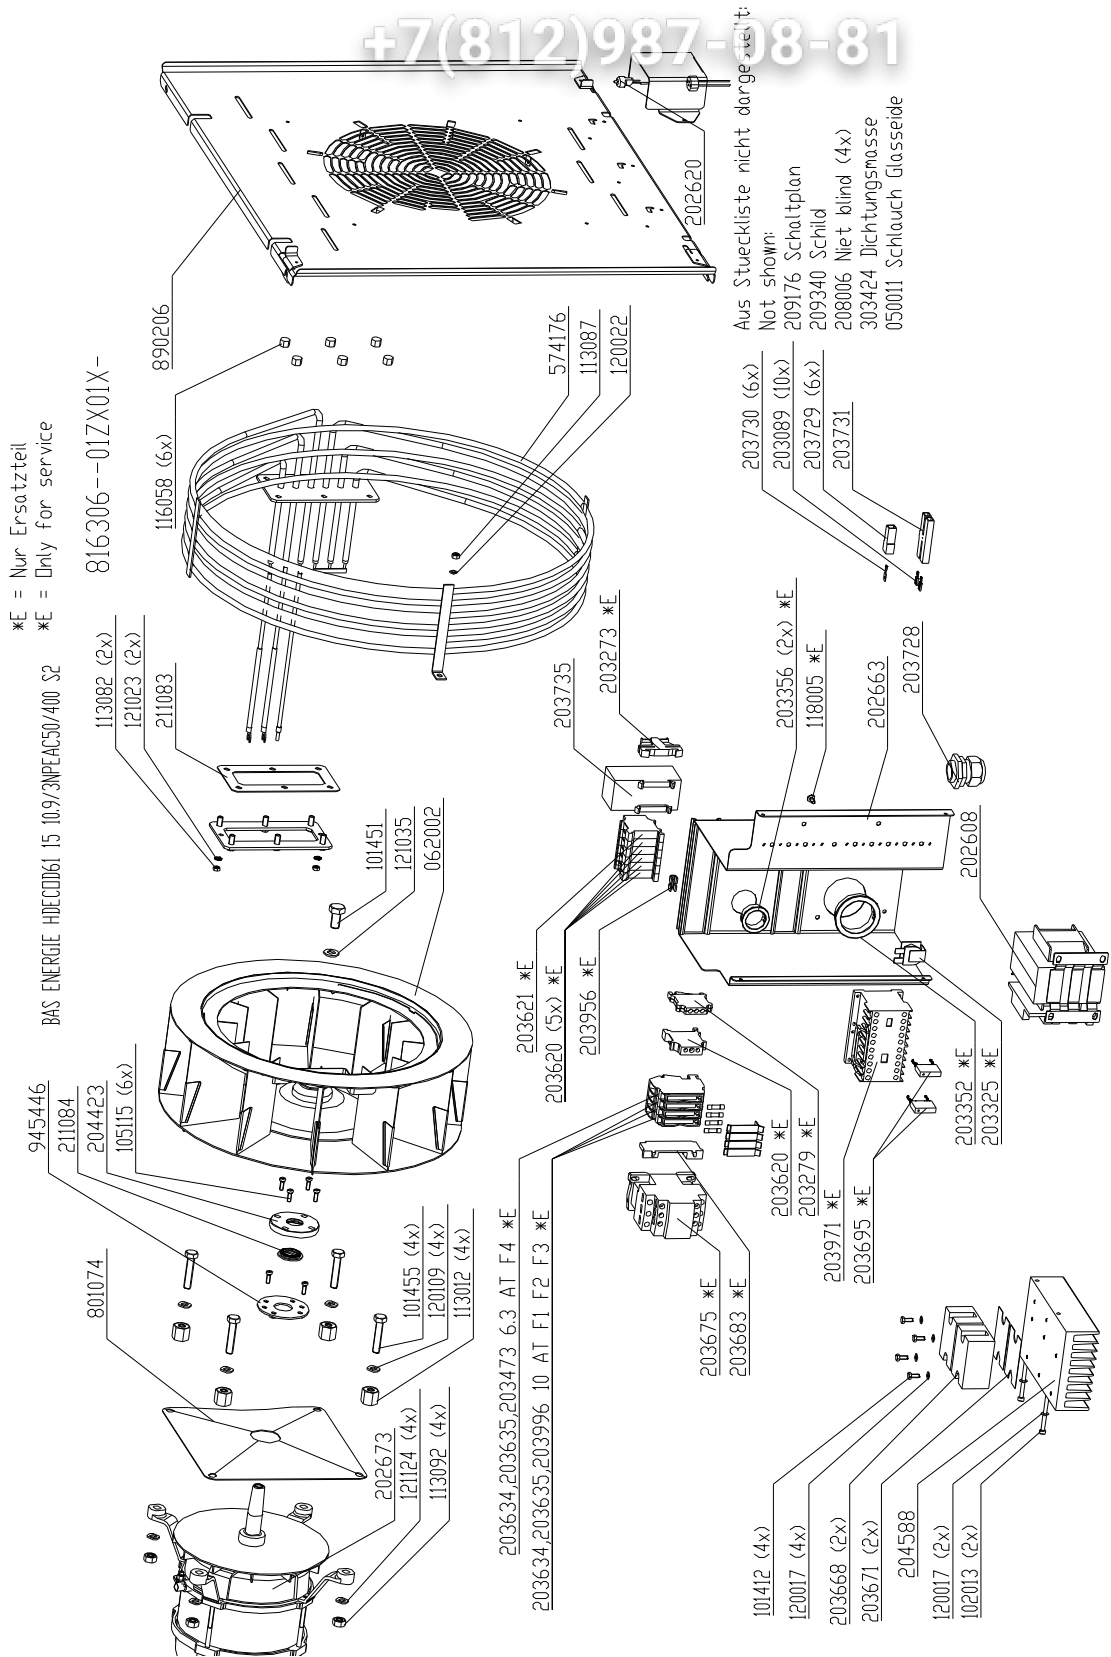

+7(812)987-08-81

Front panel 10.x Silver2 with hand shower

+7(812)987-08-81

Electric assembly 3NPE400V HD6.1 Silver2

+7(812)987-08-81

Bis (until) S/N 08022075 (August2008) Transformator (transformer) #203818
 Ab (from) S/N 11209575 (August2011): #945446 → #945661, #204423 → 204681,
 #202620 → #203679