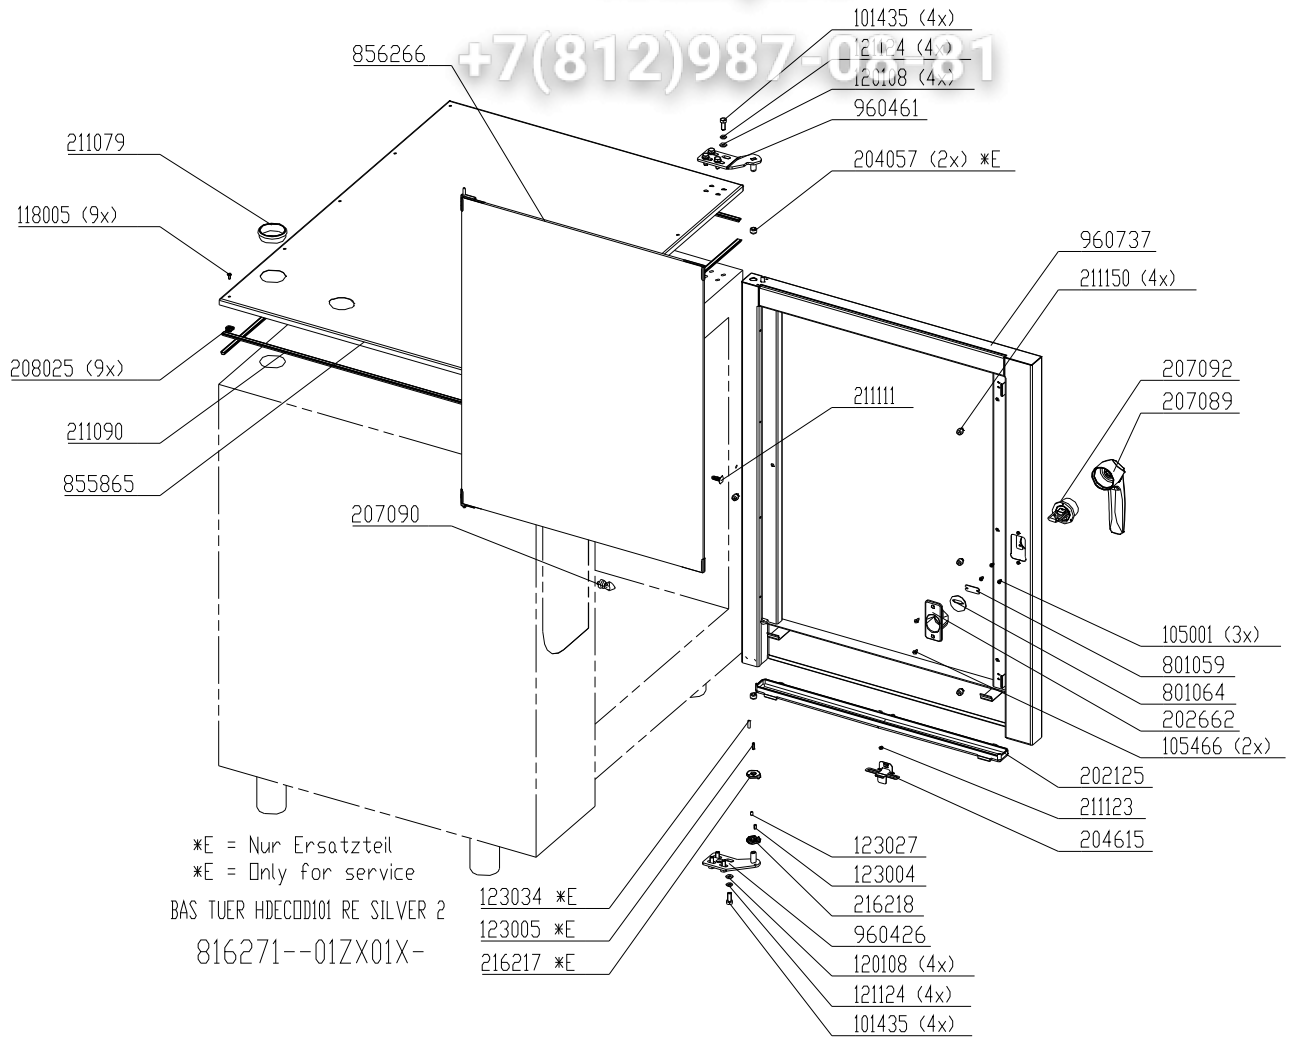

+7(812)987-08-81

Chassis door area HD6.x electric left hinged (triple glazing)

+7(812)987-08-81

Chassis door area HD10.x electric, right hinged (double glazing)

Chassis door area HD10.x electric, right hinged (triple glazing)