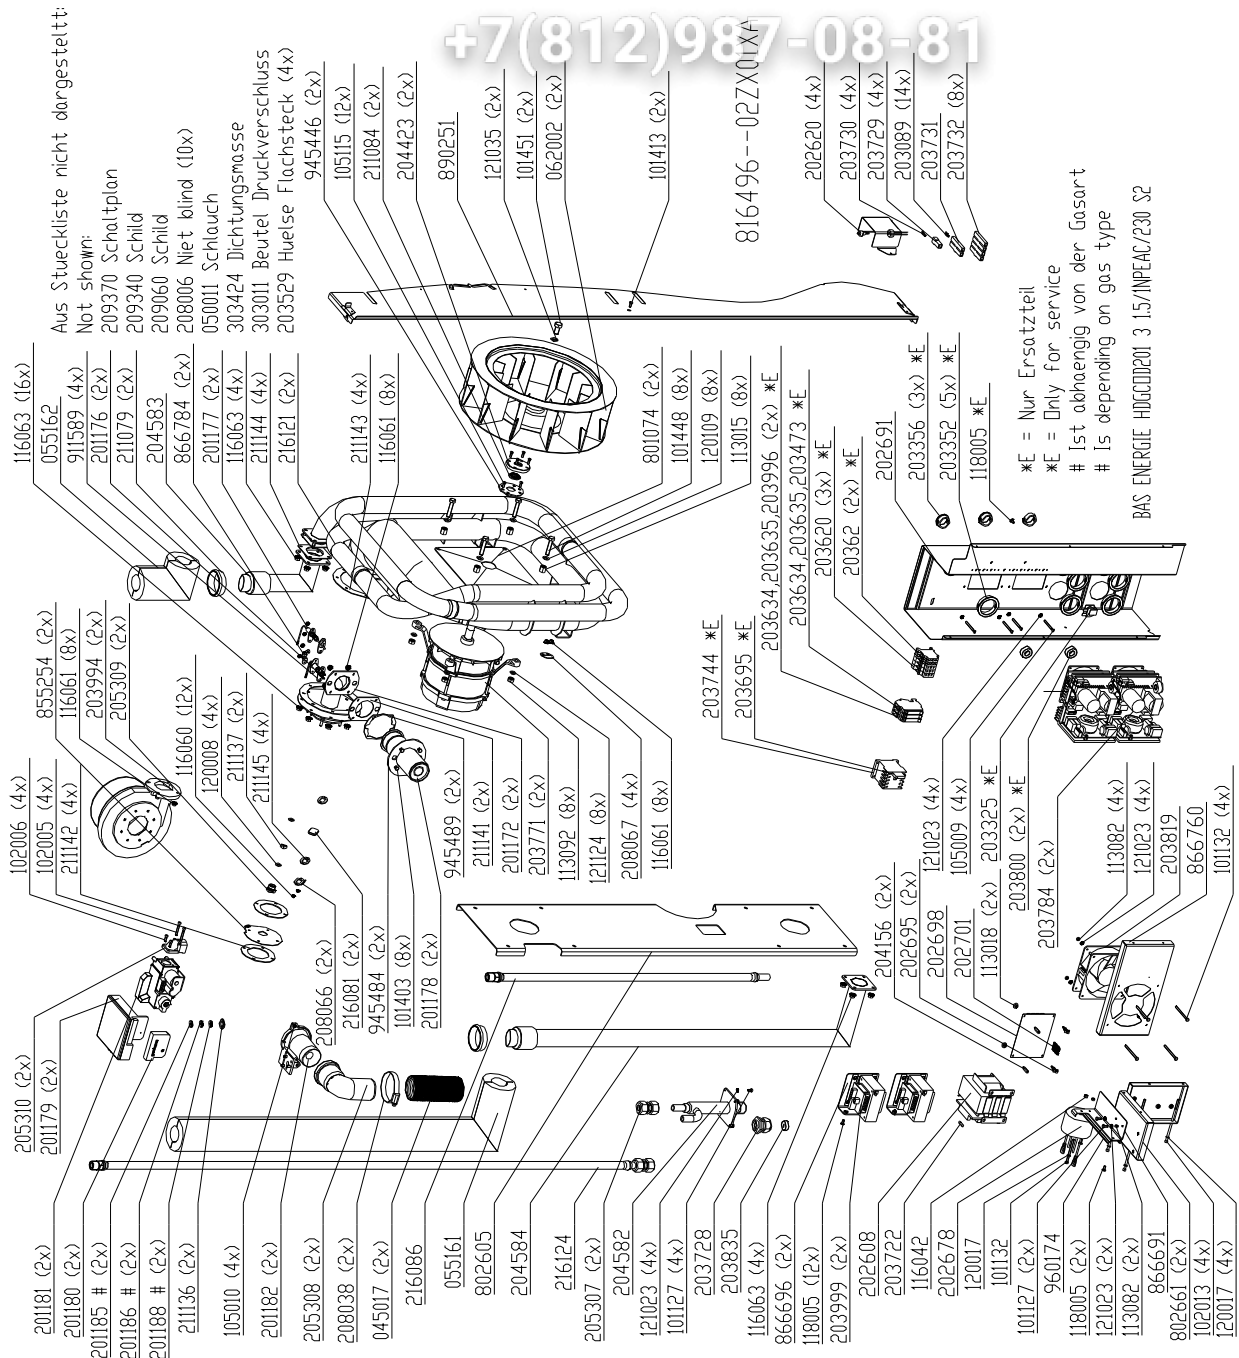

Gas assembly H20p Silver2

Bis (until) S/N 08022075 (August2008) Transformator (transformer) #203818

Bis (until) S/N 09020157: #216085 ersetzt durch (replaced by) #216121 & # 855254. Es mussen beide Teile ersetzt werden (Both parts must be replaced)!

Ab (from)S/N 11212226 (Oktober / October 2011): #202620 → #203679