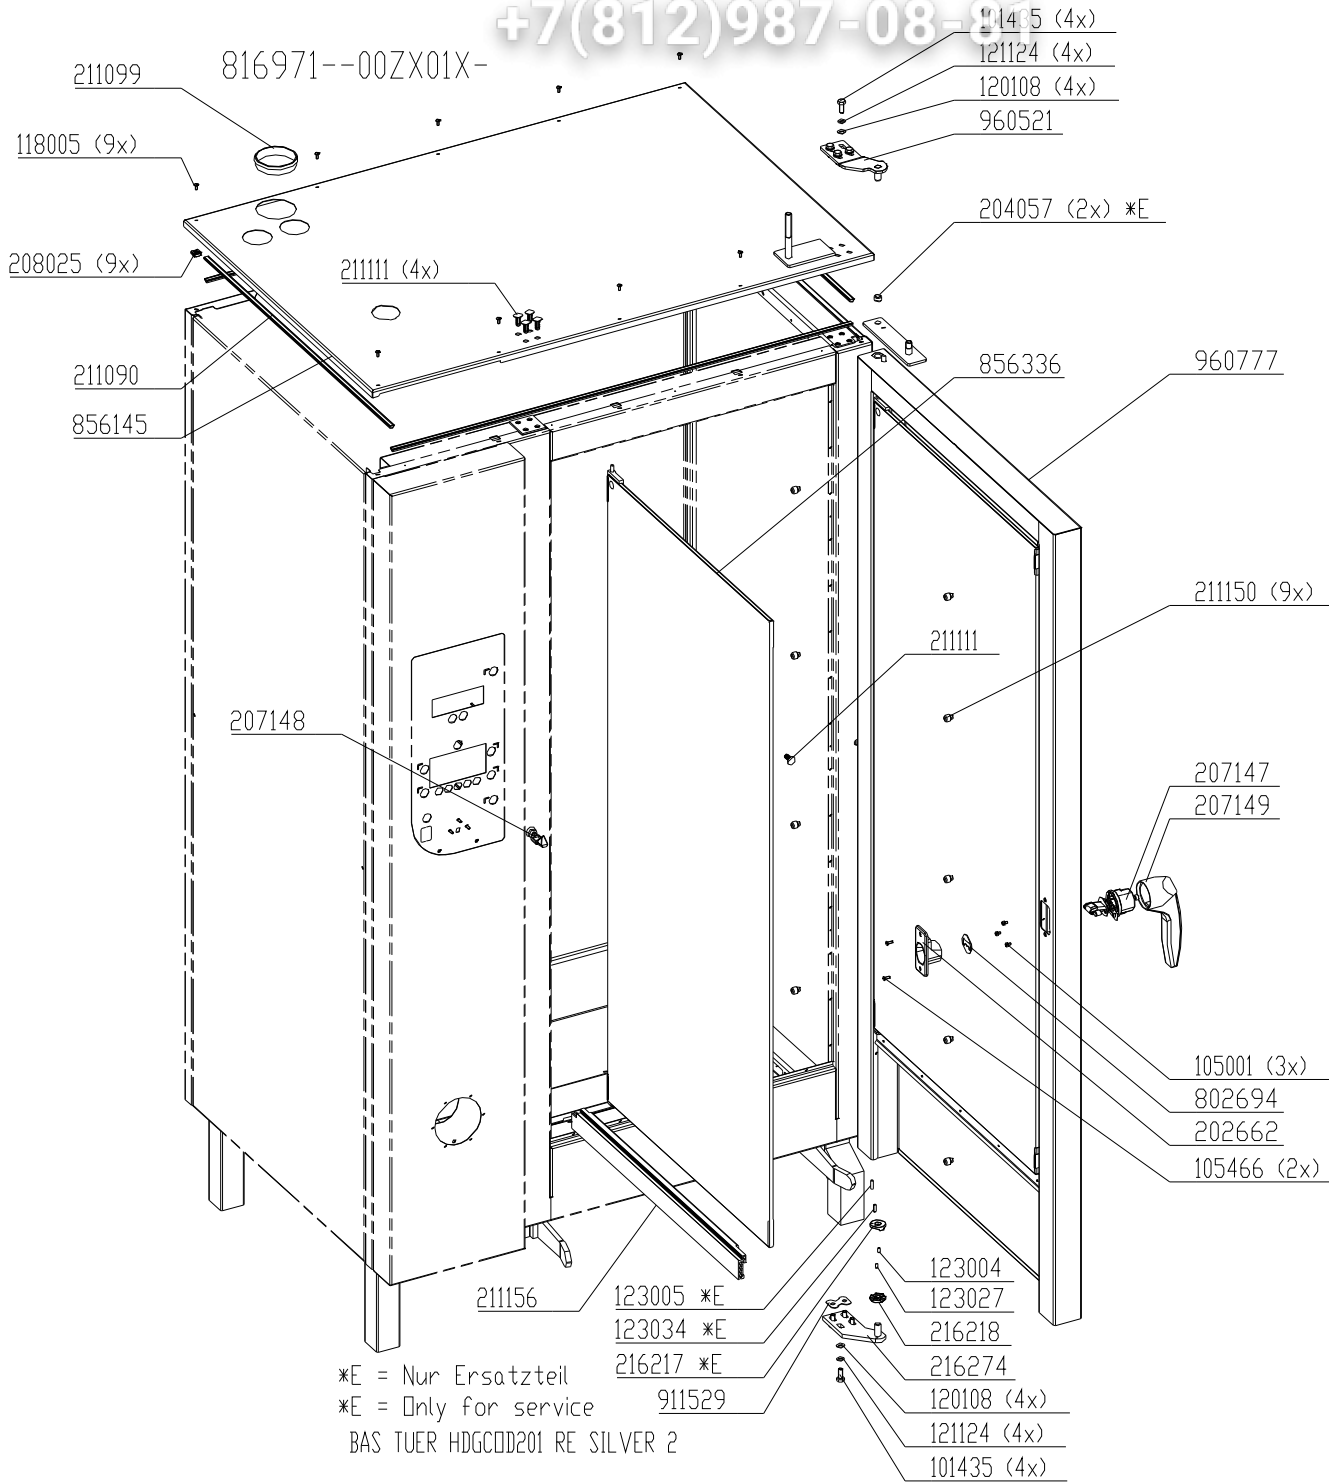

Chassis door area HD20.x gas, right hinged (double glazing)

+7(812)987-08-81