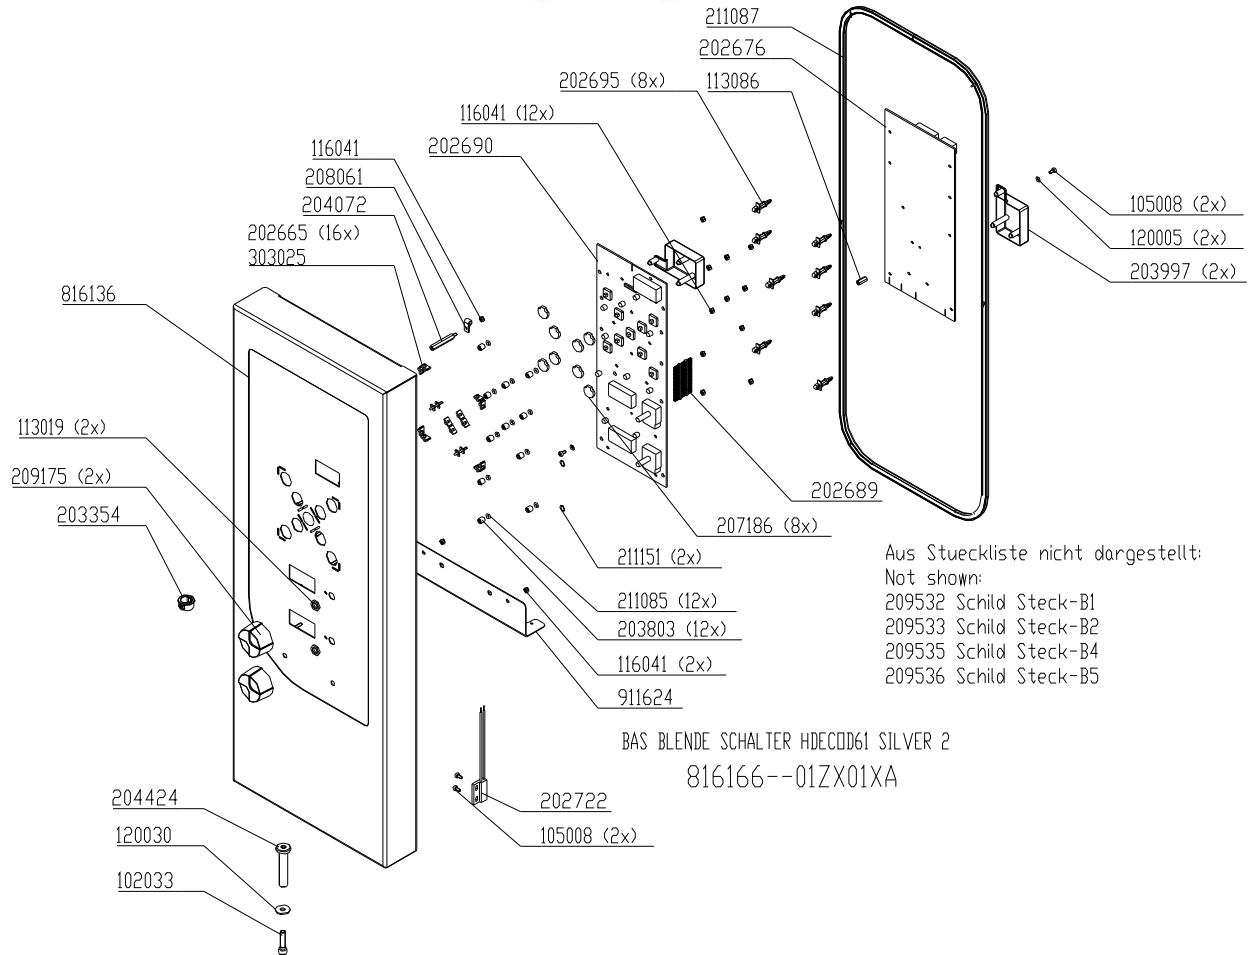

Front panel 6.x Silver2 without hand shower

+7(812)987-08-81