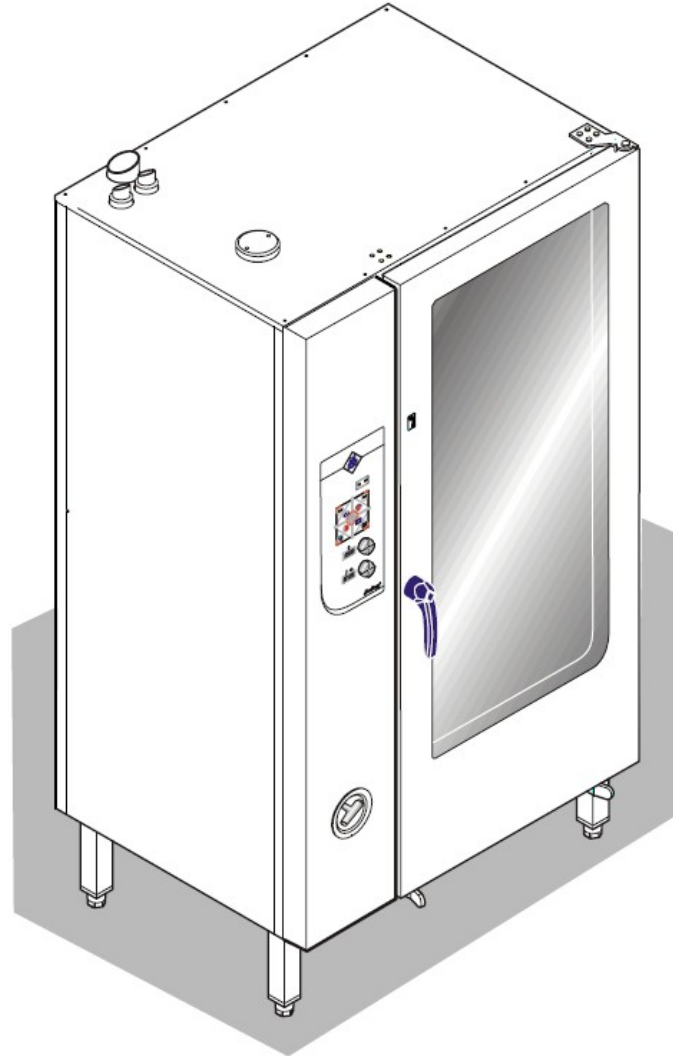

Exploded drawings
Electric and Gas Combisteamer Silver II
 European CE-Version

Model	Serial-No. / date	
	From	Up to
Csxxxxx		
HansDampf 6.1	07020766 / June 2007	
HansDampf 6.2 Maxi	07020584 / June 2007	
HansDampf 10.1	07020584 / June 2007	
HansDampf 10.2 Maxi	07020584 / June 2007	
HansDampf 20.1	07020584 / June 2007	
HansDampf 20.2 Maxi	07020584 / June 2007	