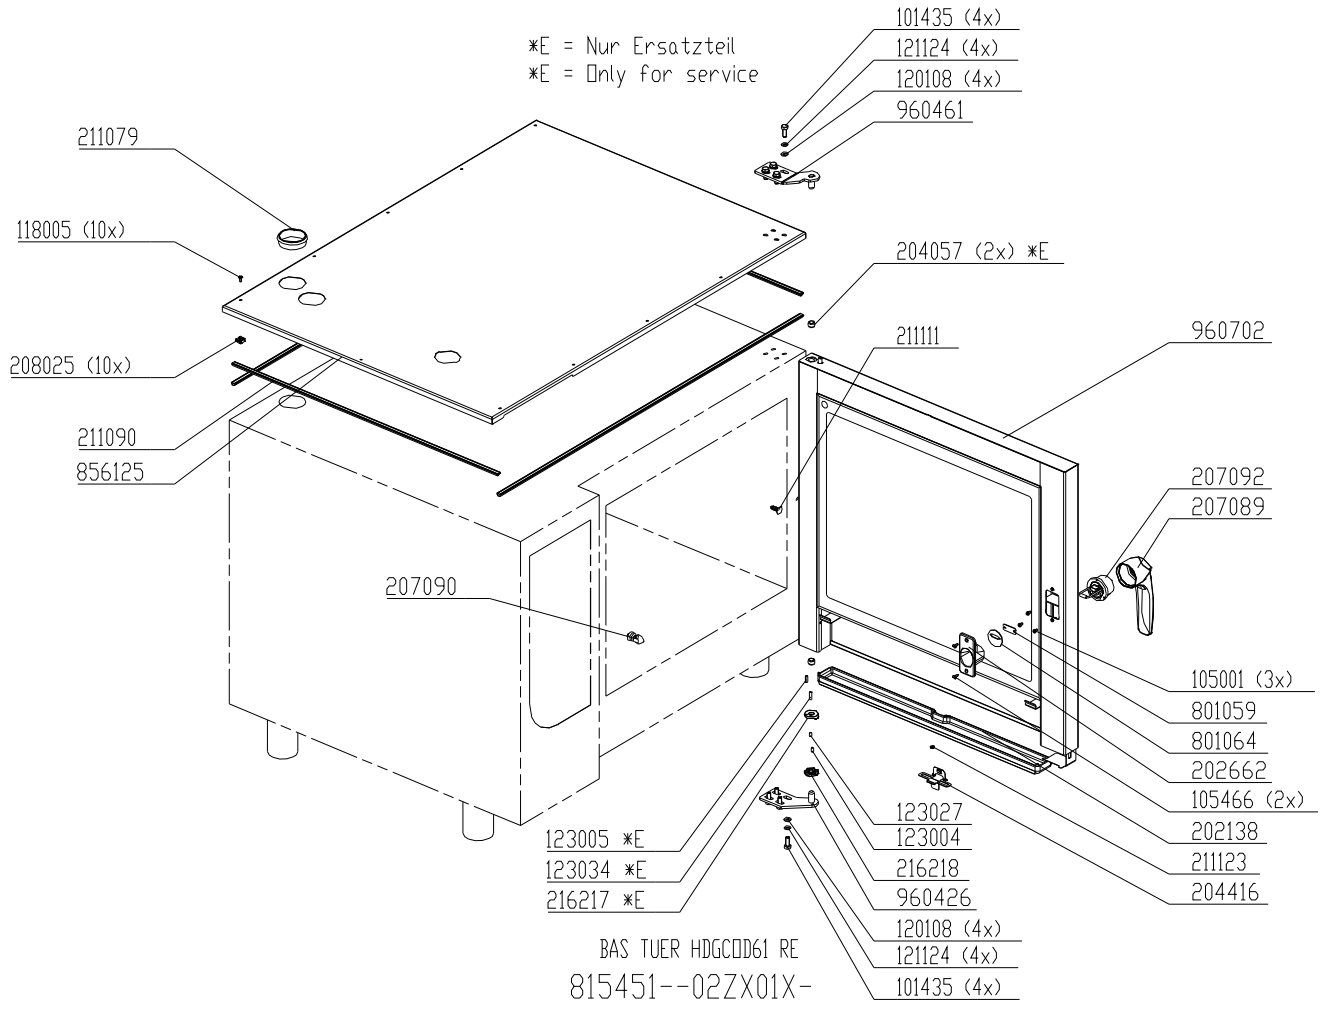

Chassis door area HD6.x gas, light hinged (triple glazing)

+7(812)987-08-81