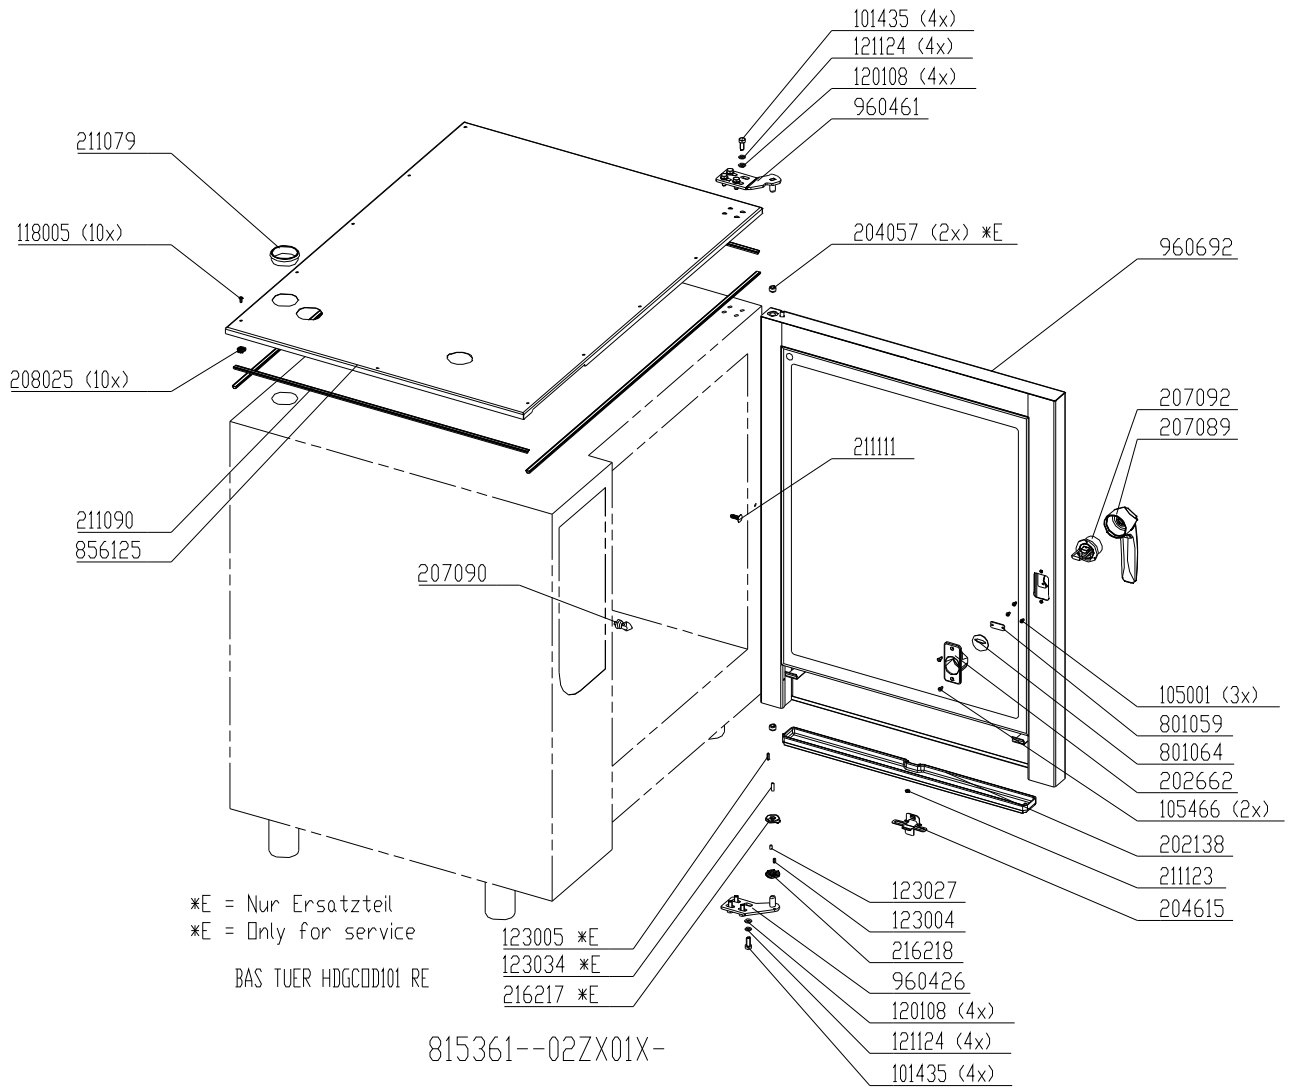

Chassis door area HD10.x gas, light hinged (triple glazing)

+7(812)987-08-81