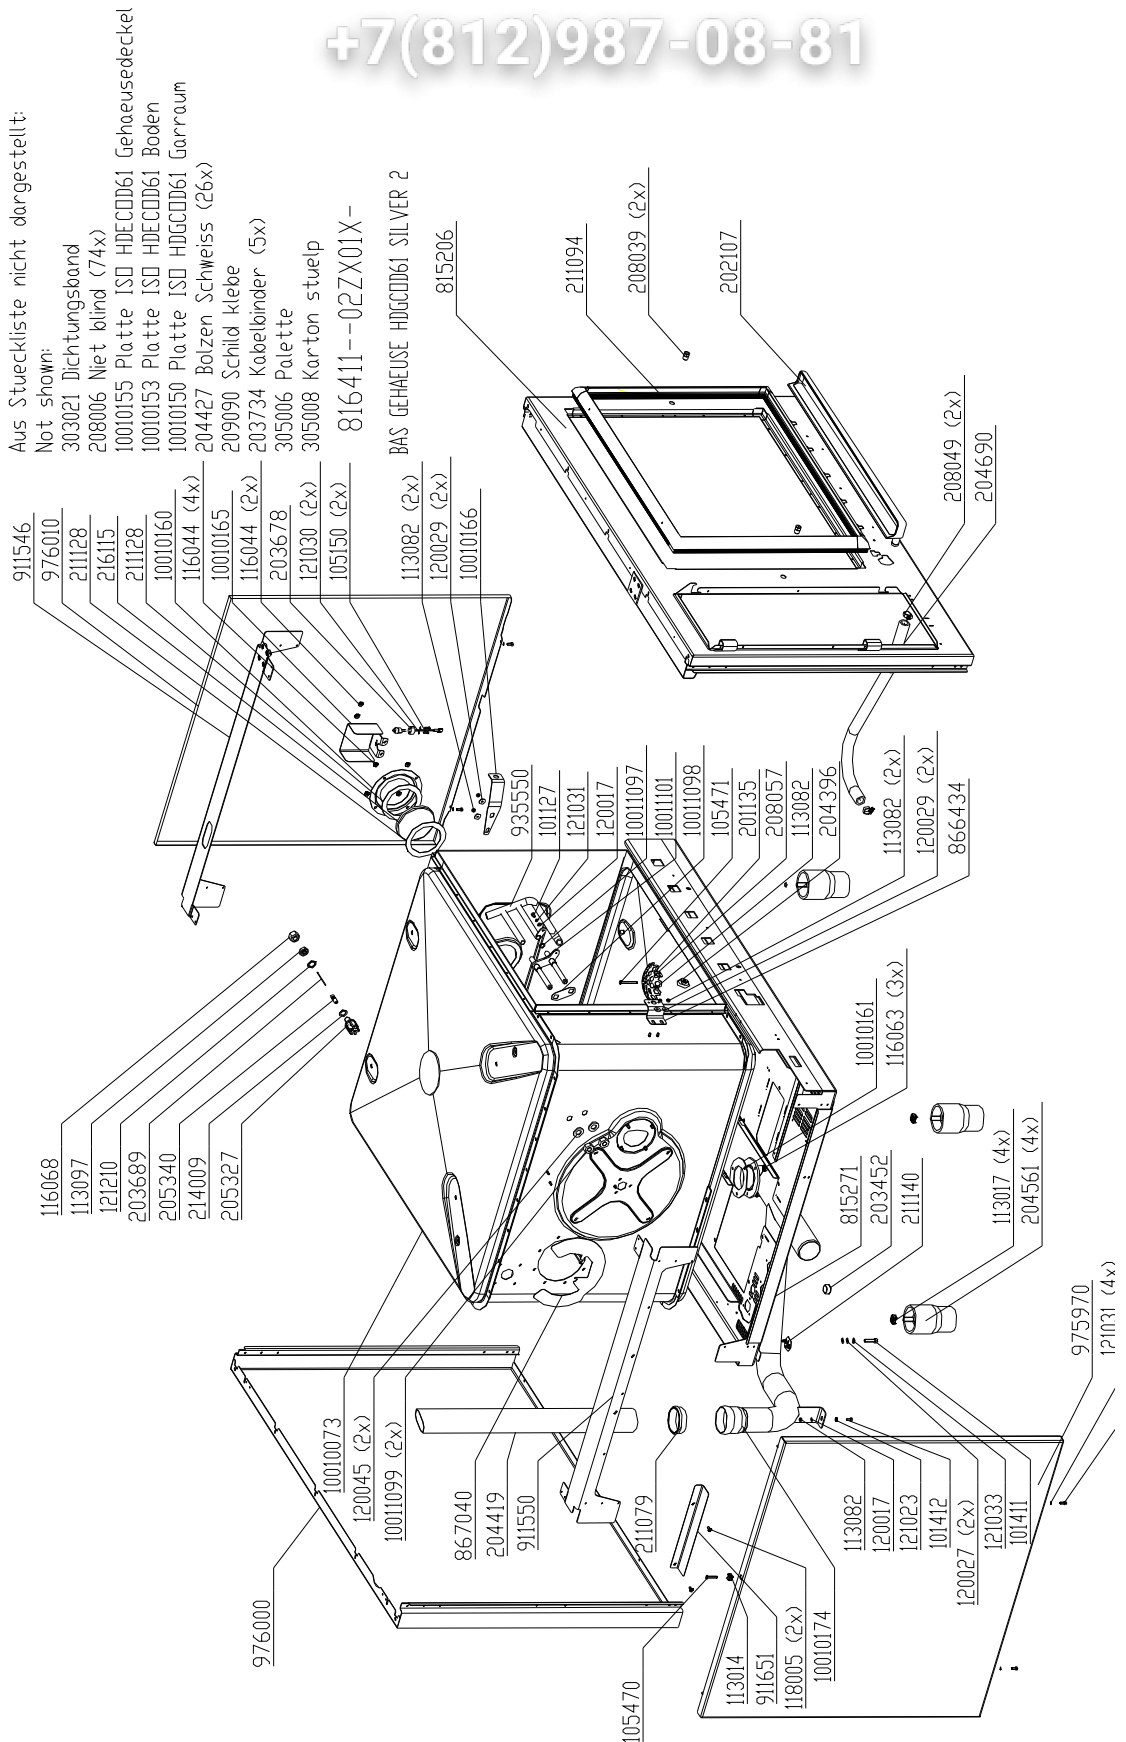

Chassis 6.x Gas Silver2 and from S.N 11209862 (August 2011)

+7(812)987-08-81