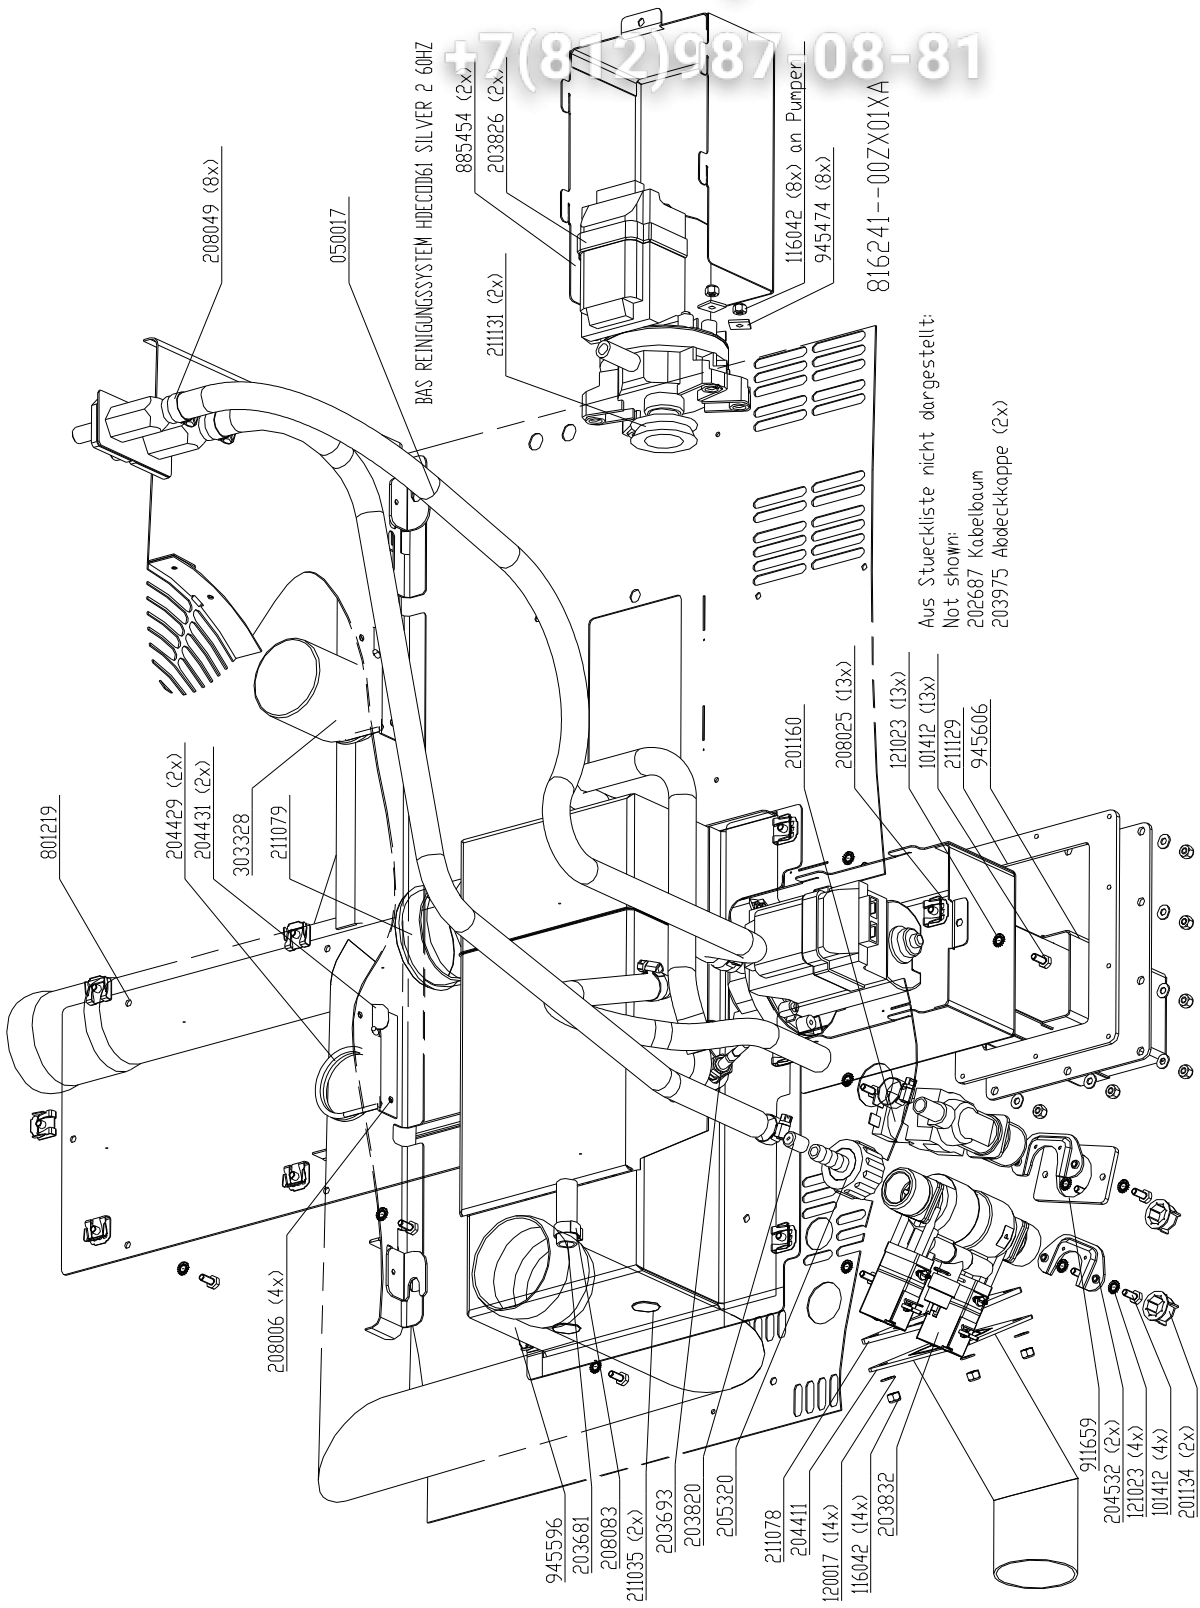

Water assembly with WaveClean 50 Hz HD6.x & HD10.x Silver2