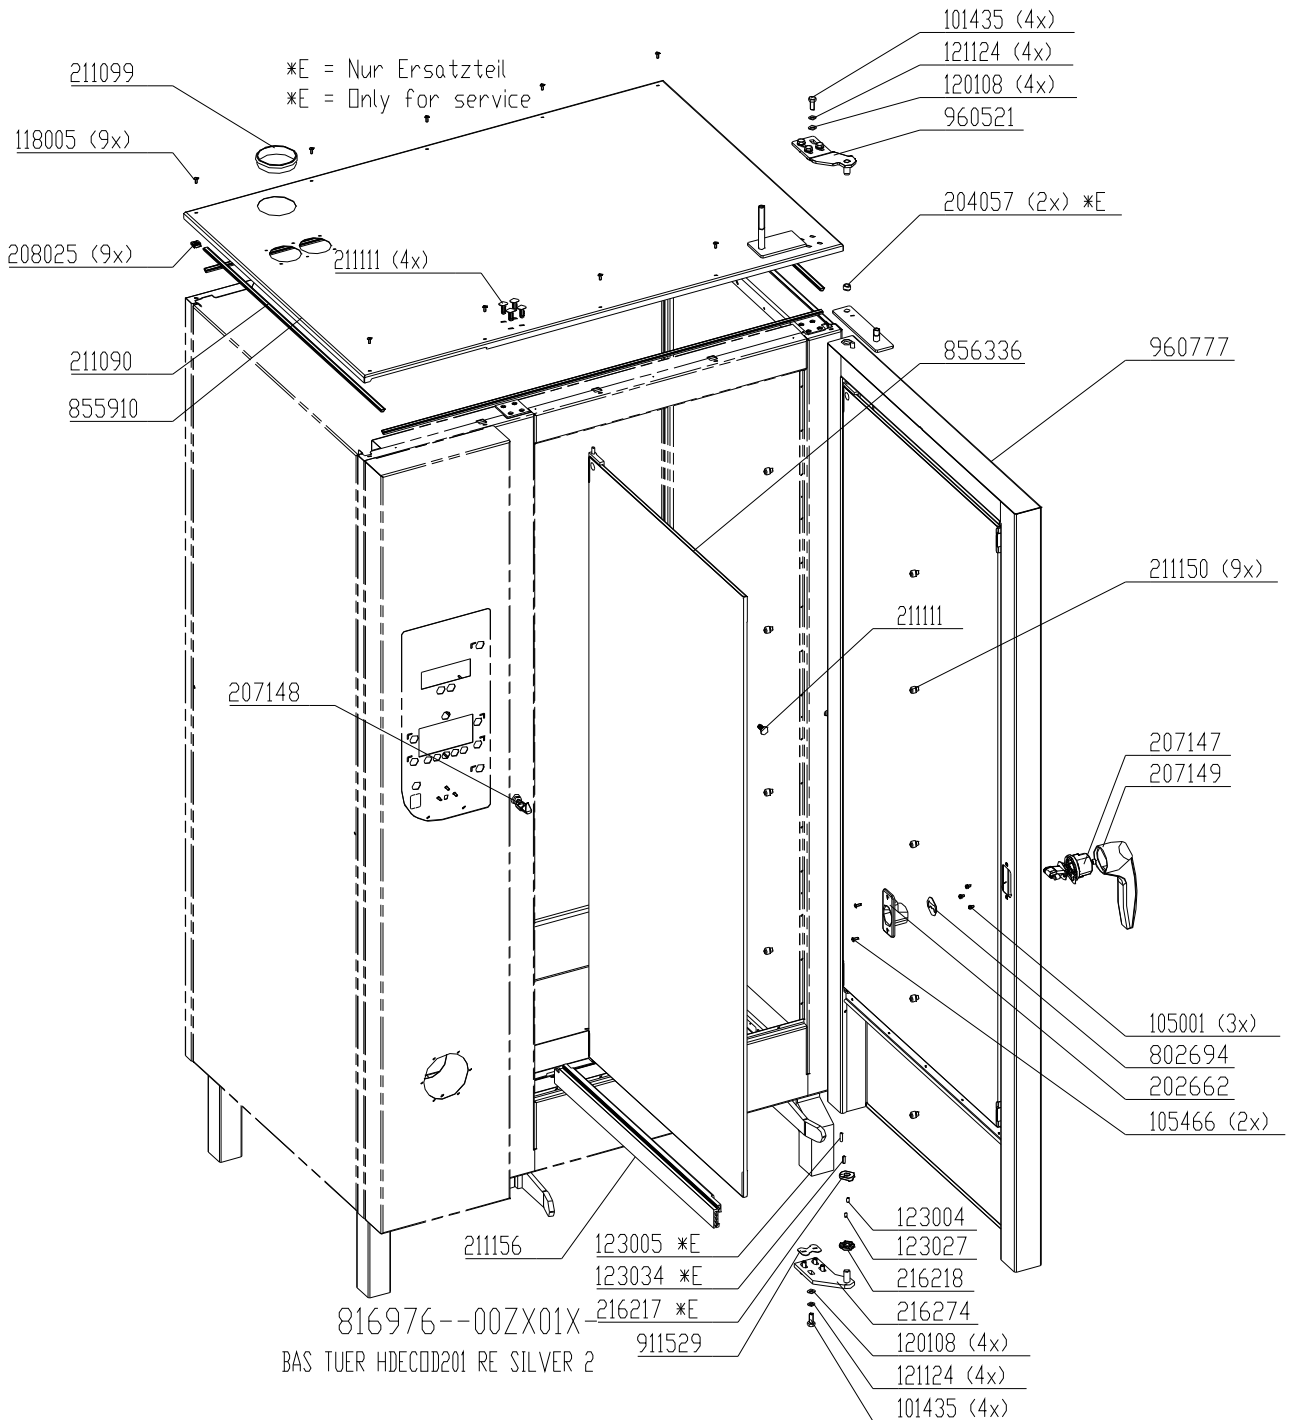

Chassis door area HD20.x electric, right hinged (double glazing)

+7(812)987-08-81