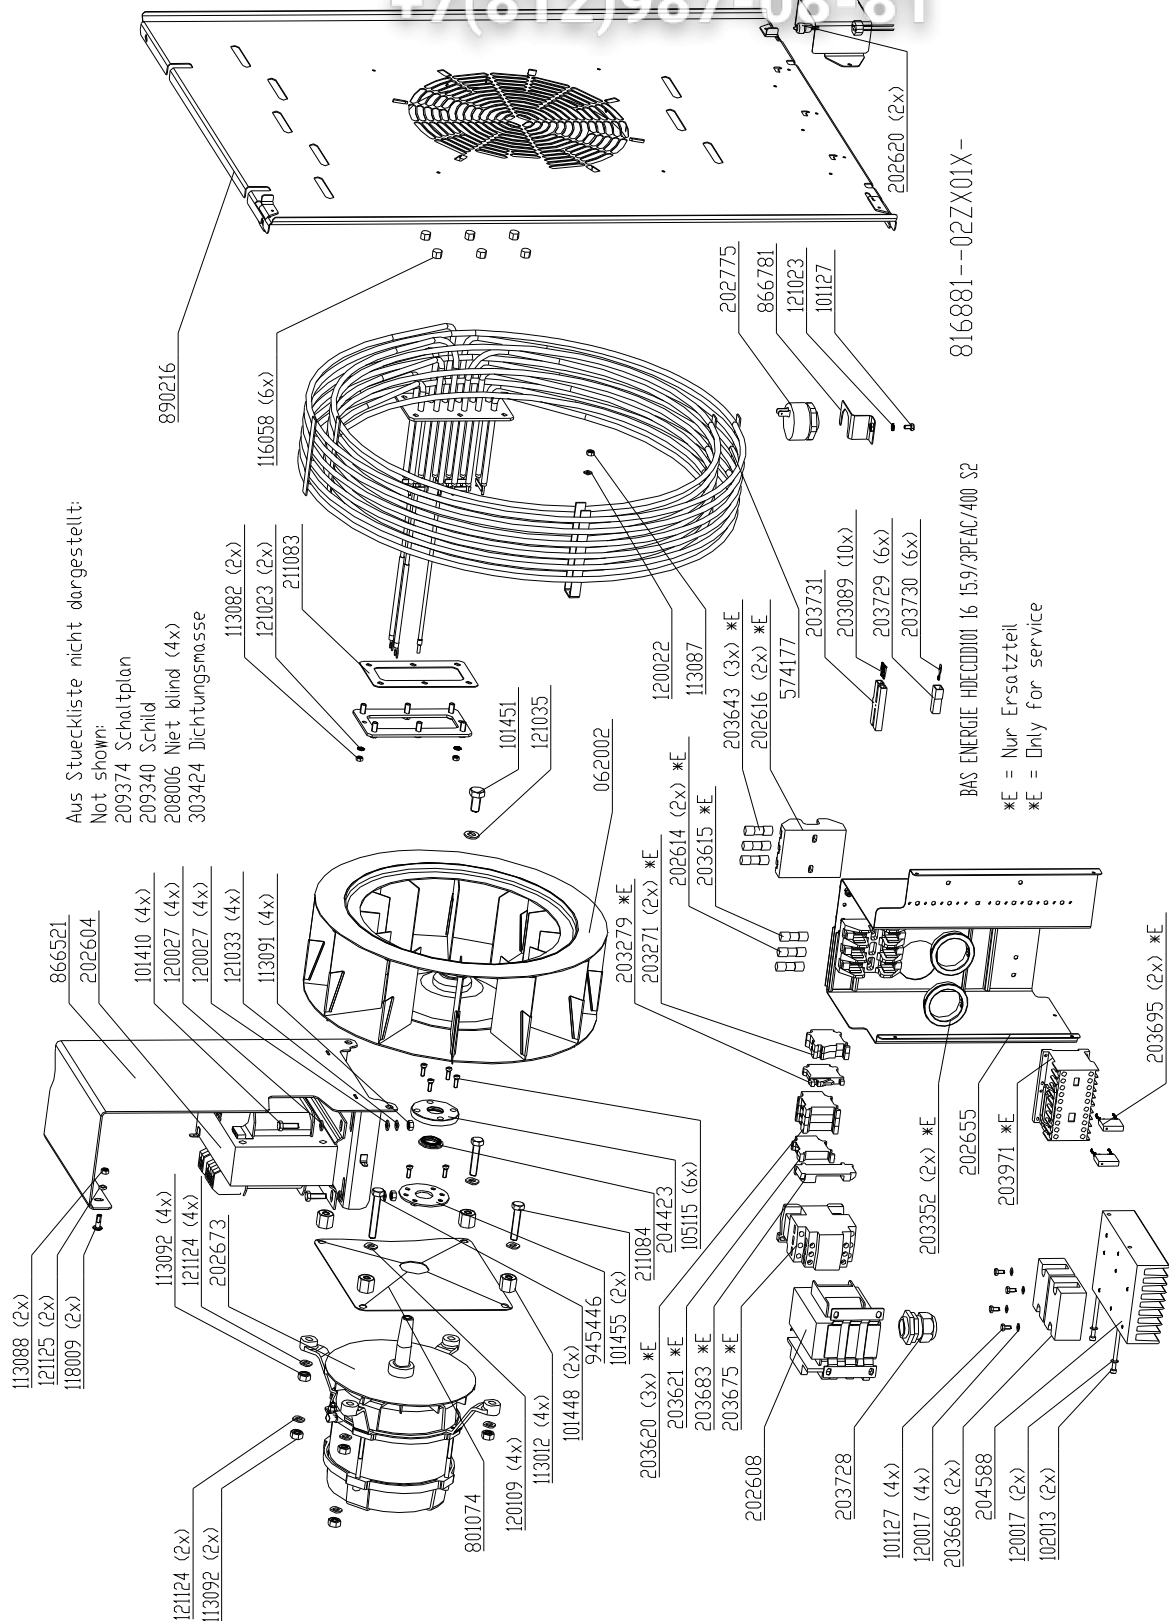

Electric assembly 3NPE400V HD6.2 Silver2

+7(812)987-08-81

Bis (until) S/N 08022075 (August2008) Transformator (transformer) #203818
Ab (from) S/N 11209575 (August2011): #945446 → #945661, #204423 → 204681,
#202620 → #203679