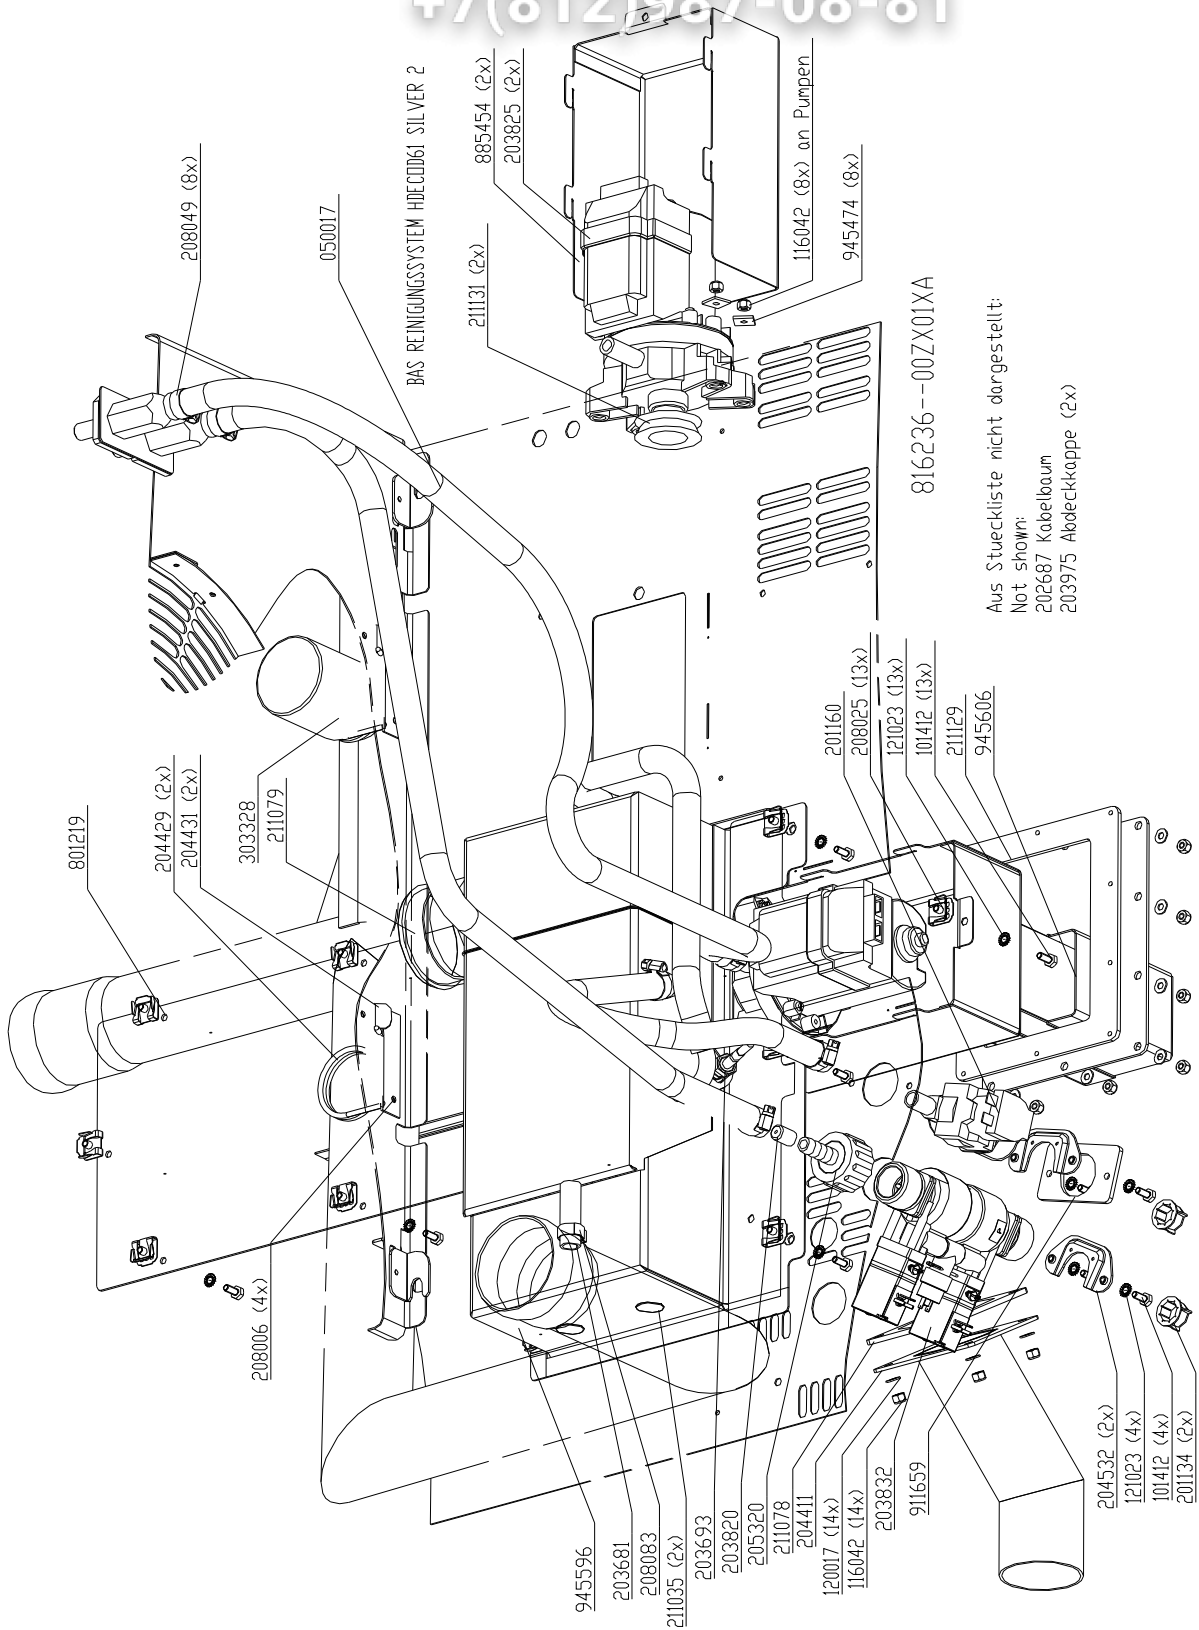

Water assembly with WaveClean 50 Hz HD6.x & HD10.x Silver2

+7(812)987-08-81