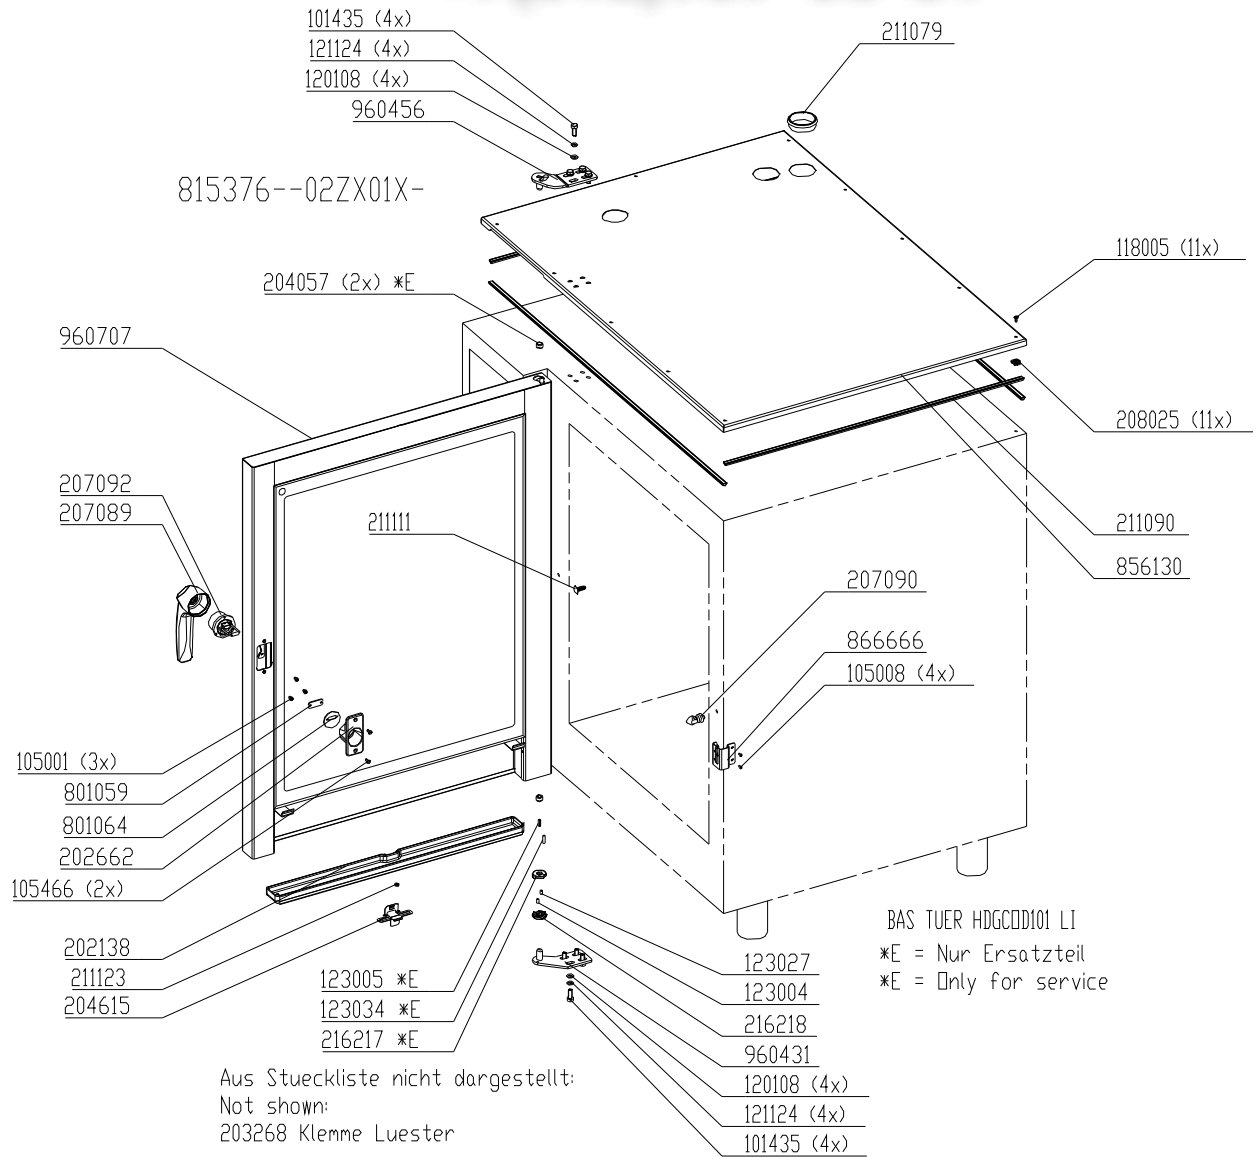

Chassis door area HD10.x gas, left hinged (triple glazing)

+7(812)987-08-81