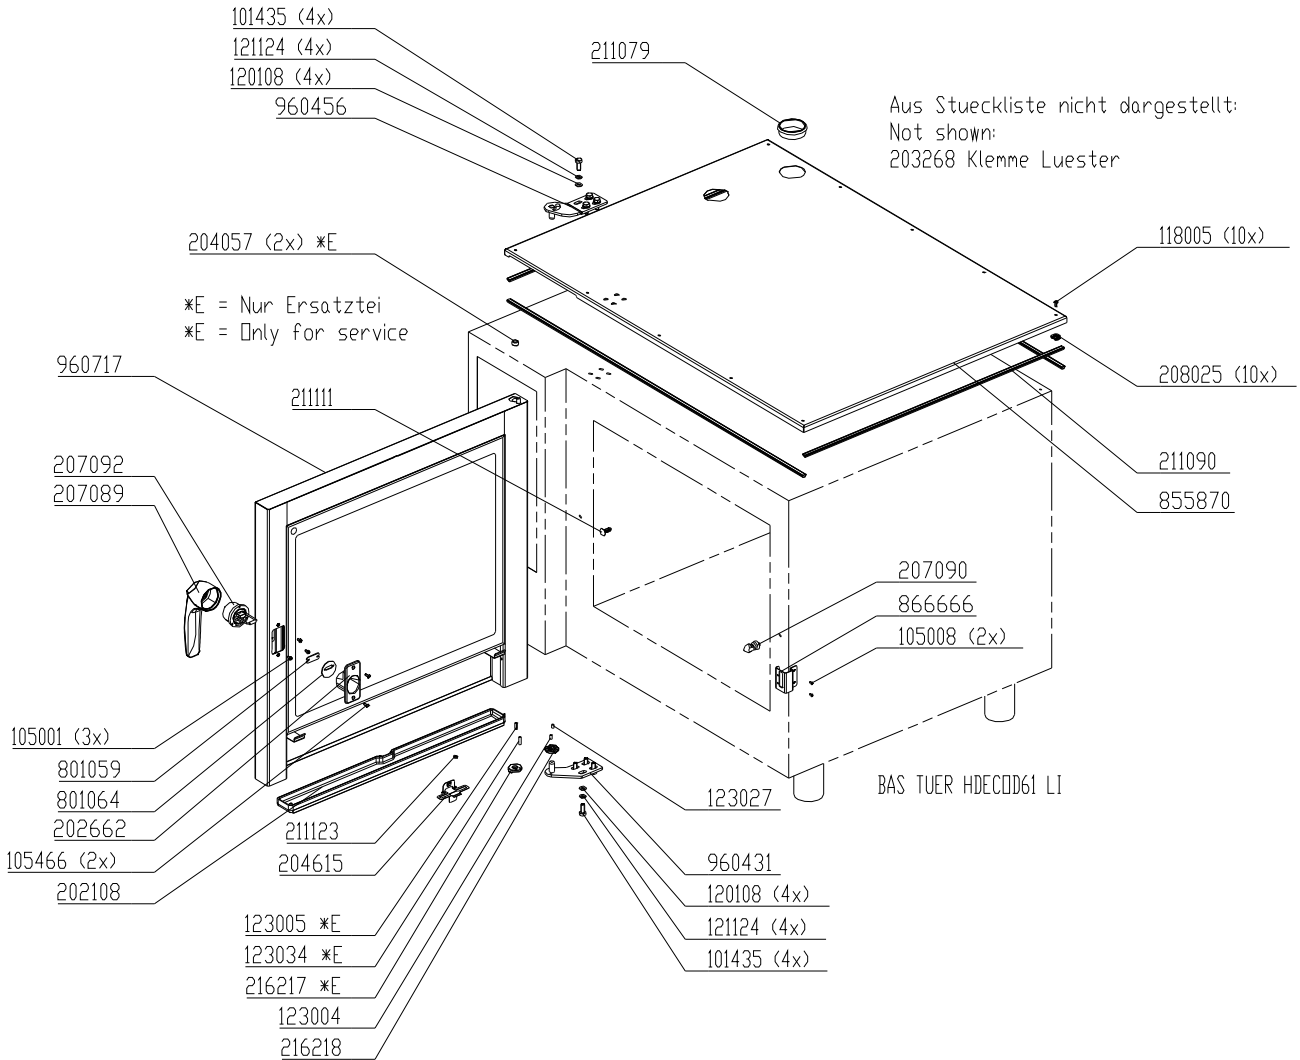

Chassis door area HD6.x electric left hinged (triple glazing)

+7(812)987-08-81