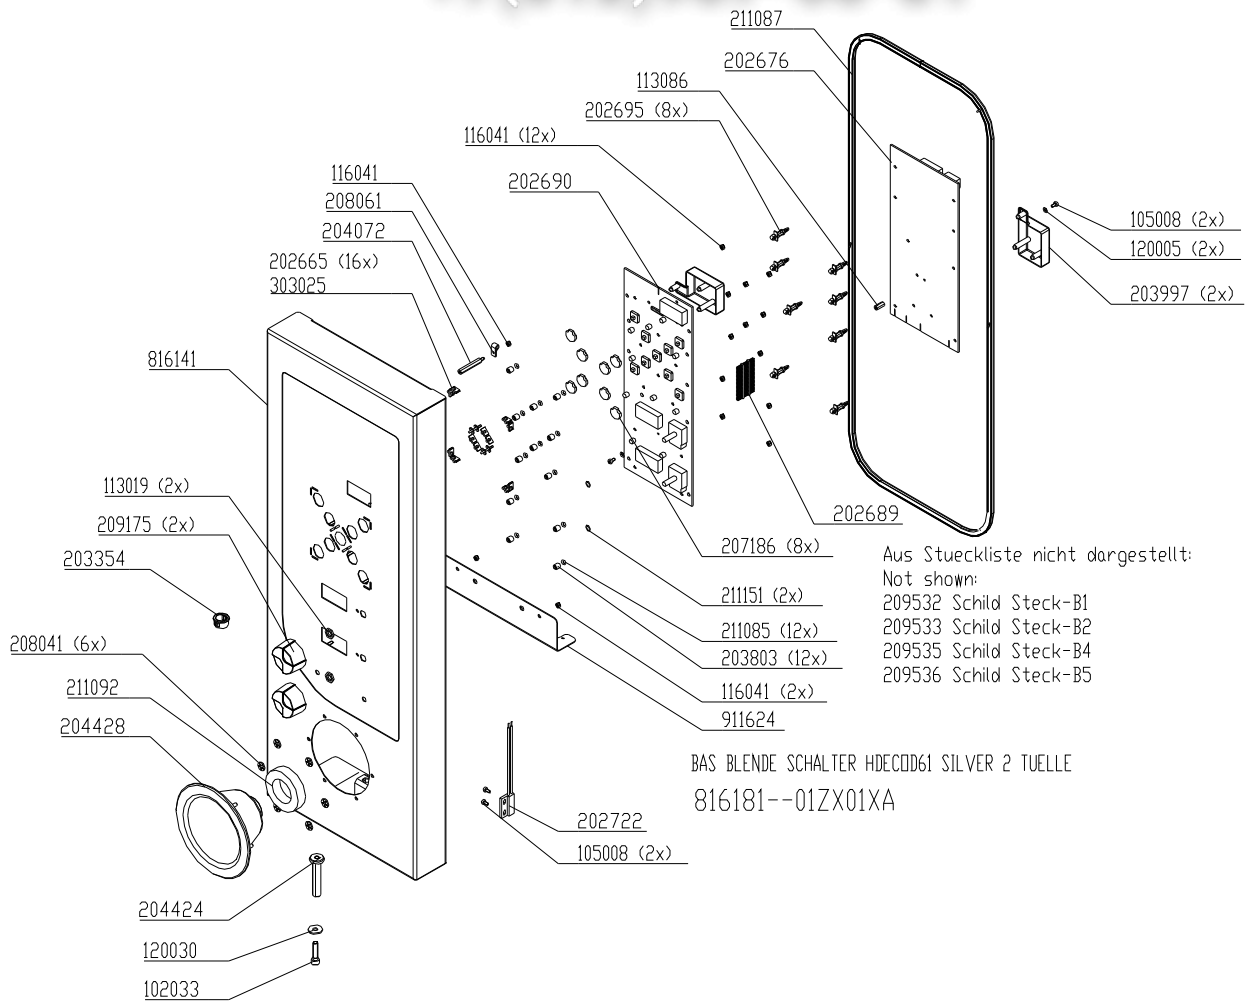

Front panel 6.x Silver2 with hard shower

+7(812)987-08-81