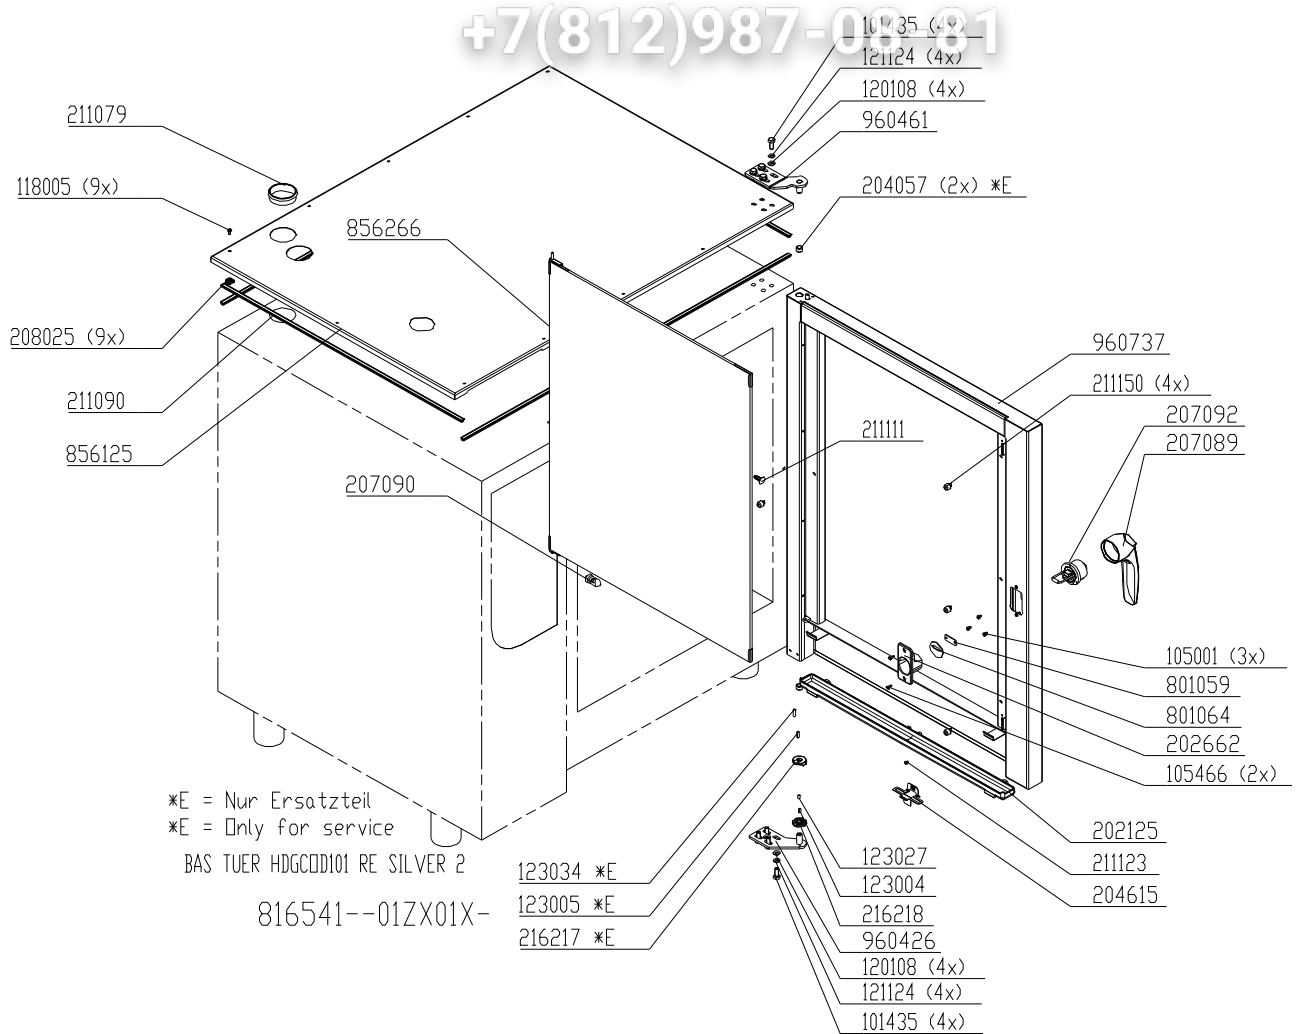

+7(812)987-08-81

Chassis door area HD6.x gas, left hinged (triple glazing)

+7(812)987-08-81

Chassis door area HD10.x gas, right hinged (double glazing)

+7(812)987-0981

Chassis door area HD10.x gas, light hinged (triple glazing)