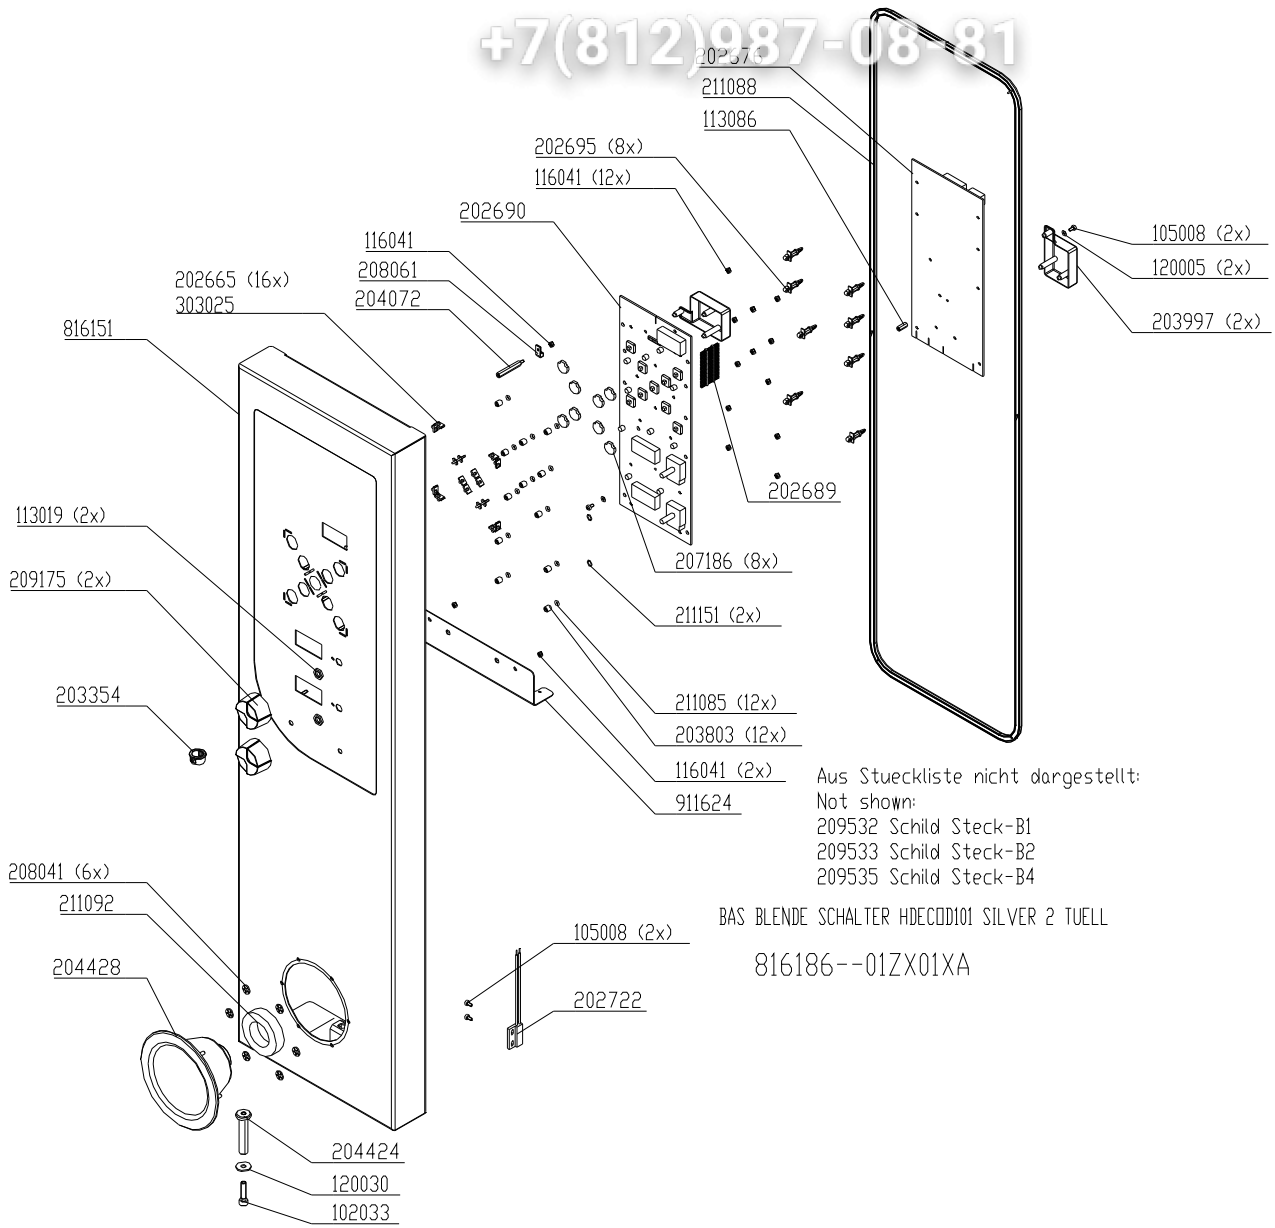

Front panel 10.x Silver2 with hand shower

+7(812)987-08-81