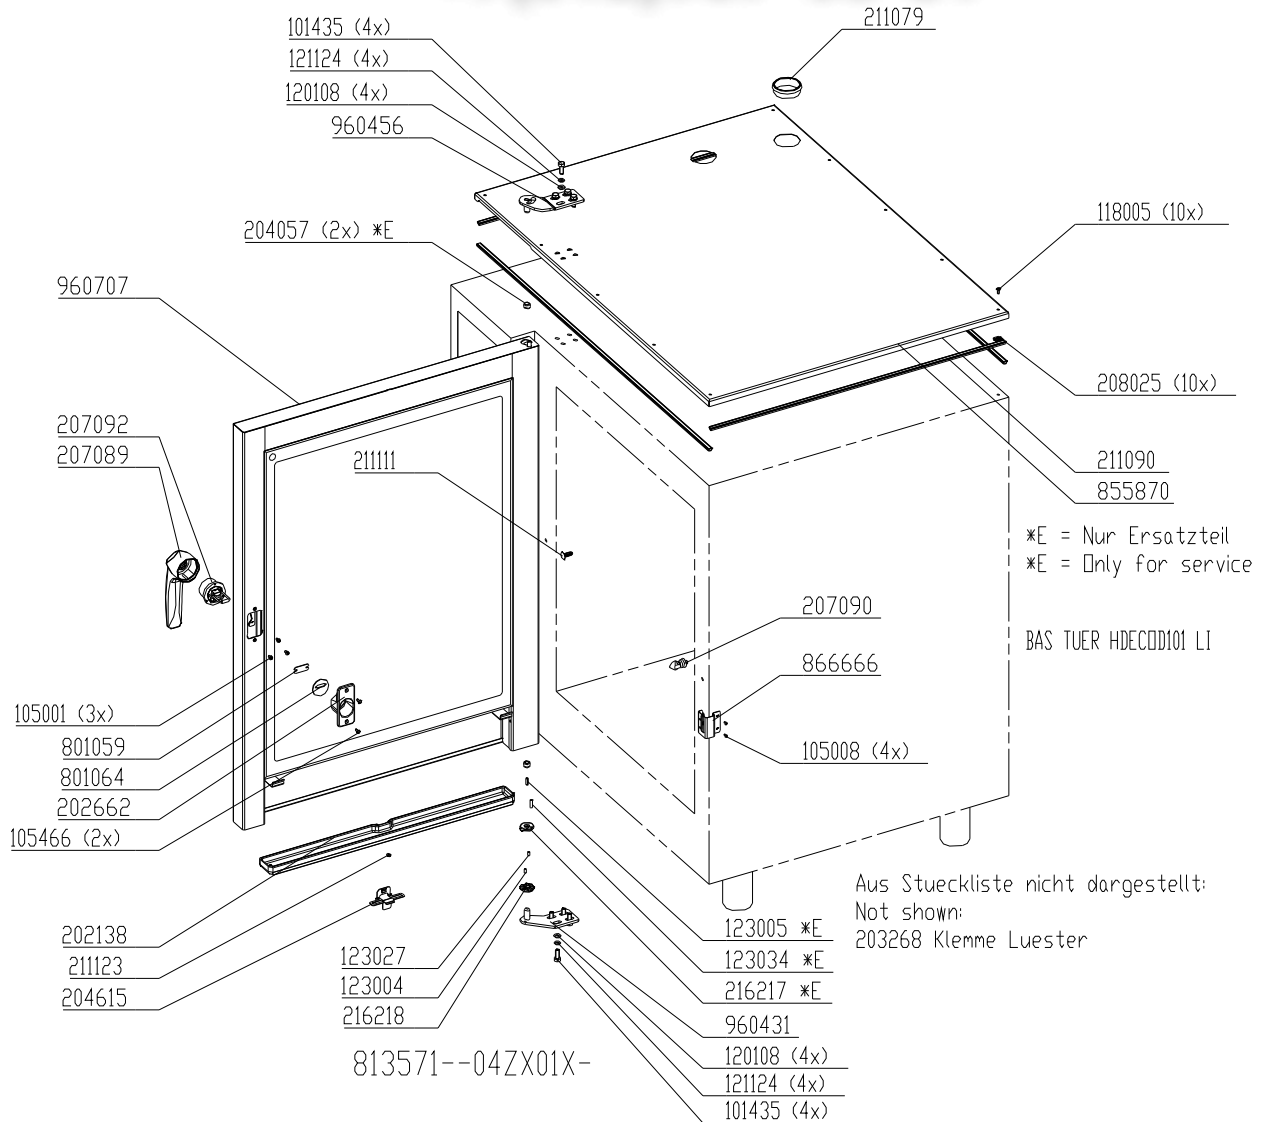

Chassis door area HD10.x electric, top hinged (triple glazing)

+7(812)987-08-81