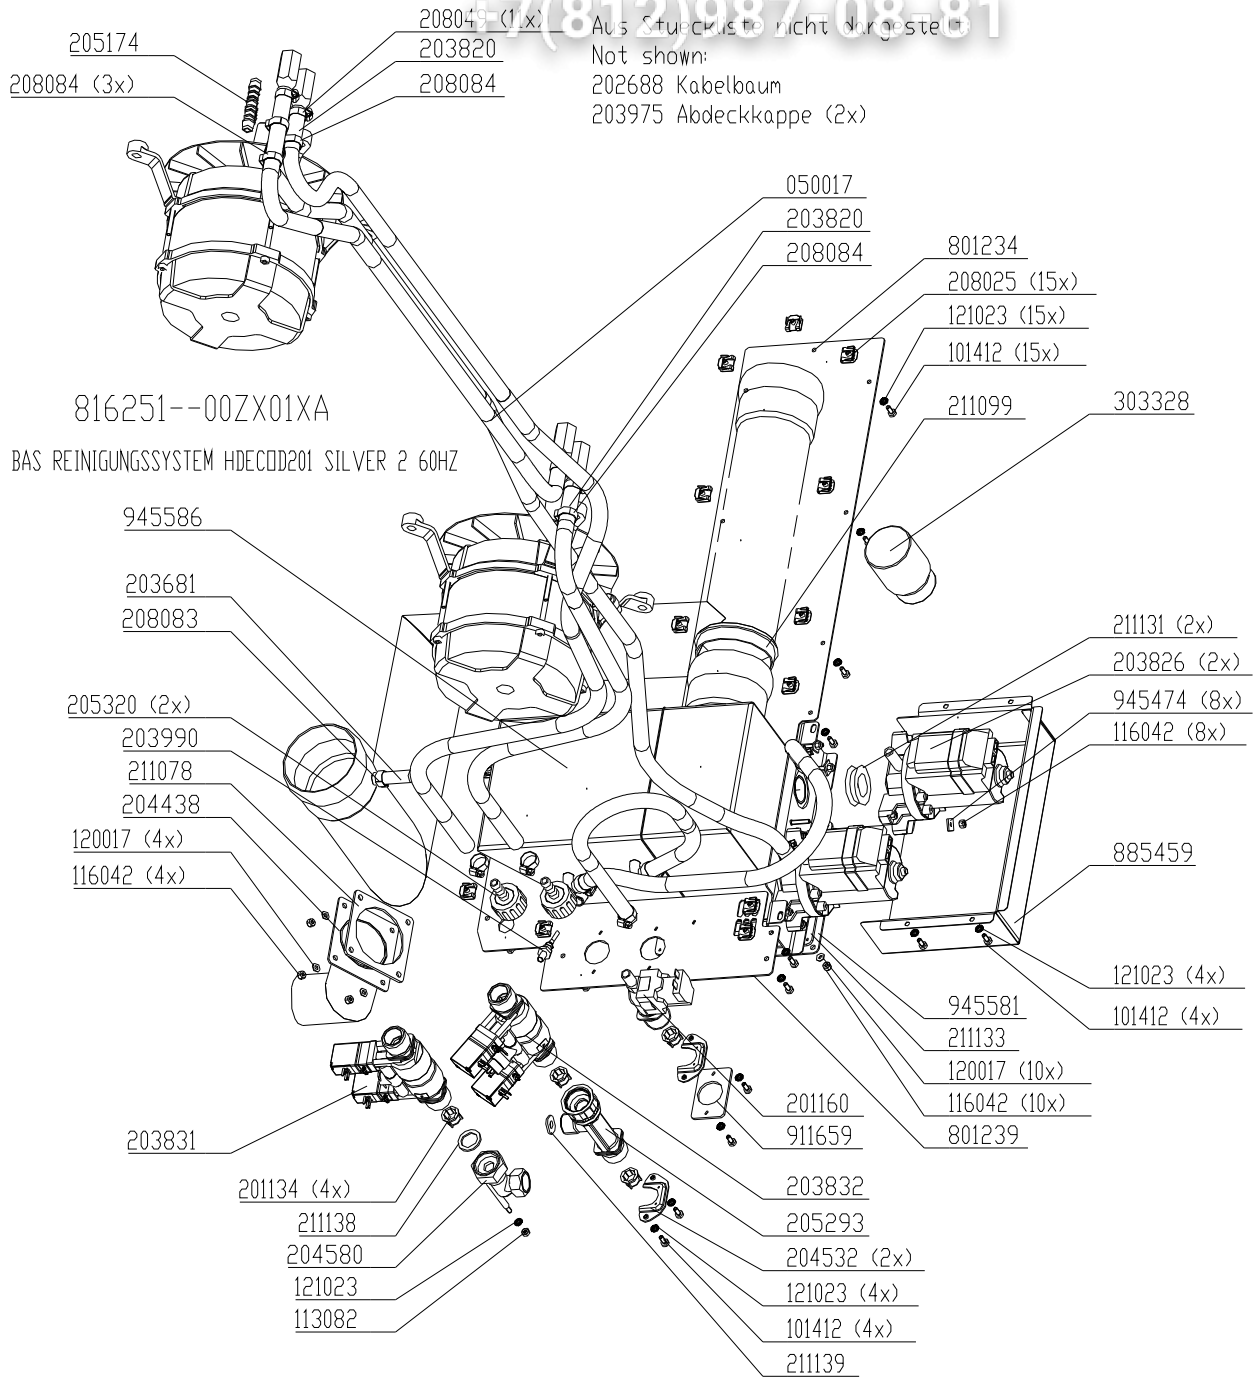

Water assembly with WaveClean 60Hz HD20.x Silver2