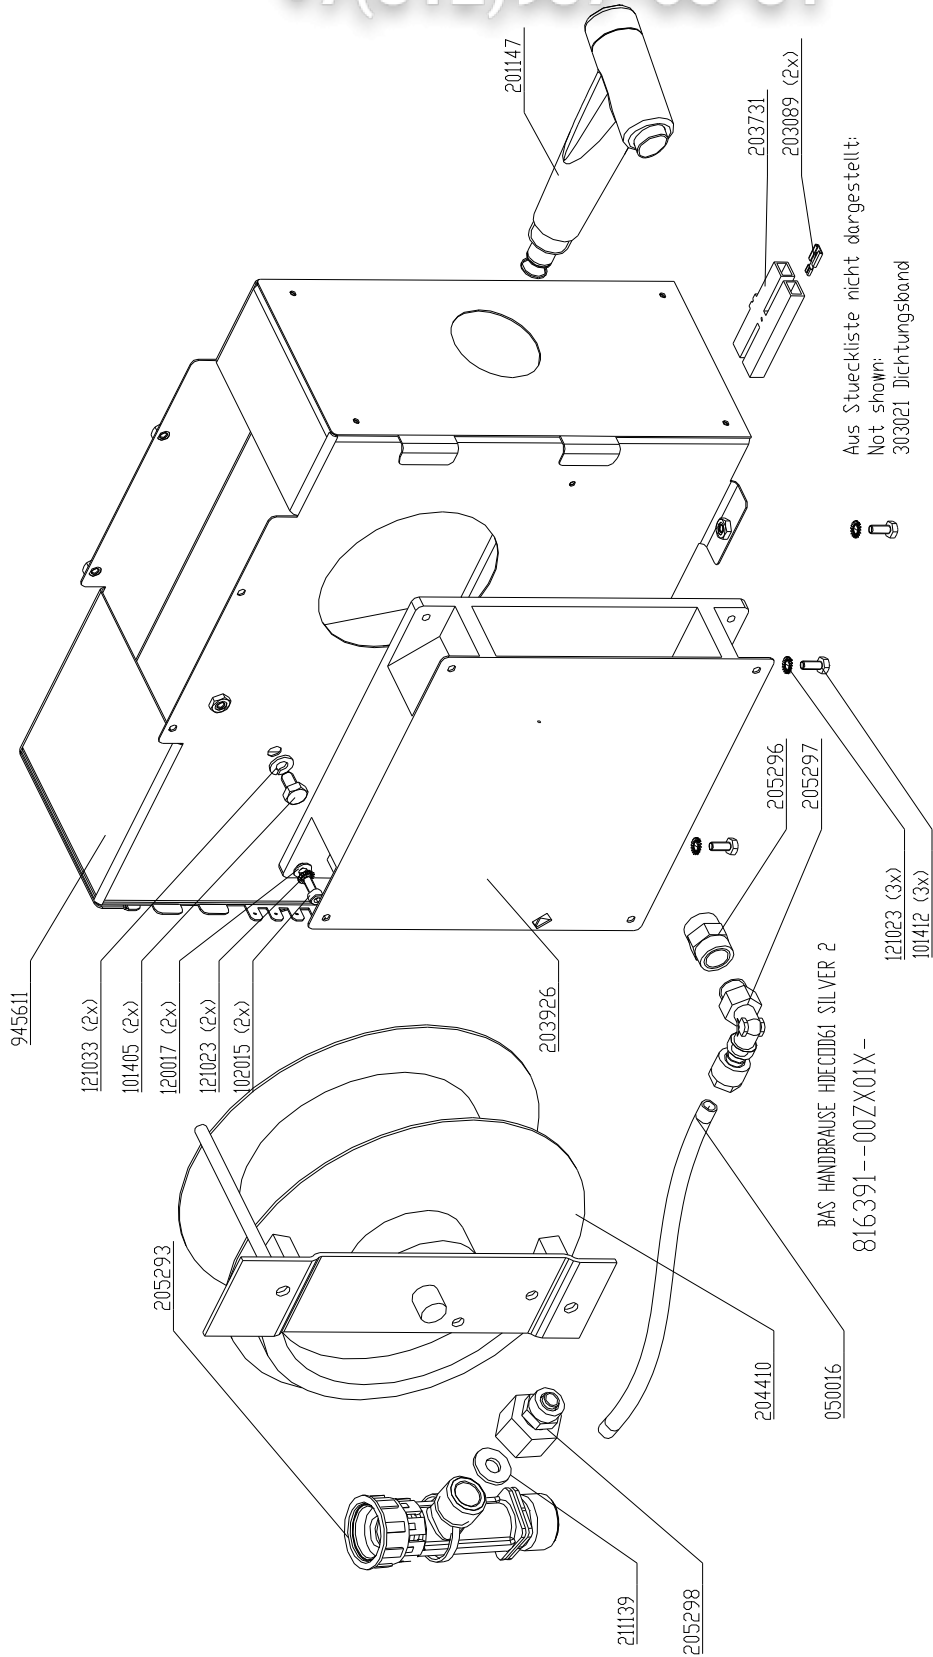

Supply air area 6.x & 10.x (with hand shower) Silver2

+7(812)987-08-81