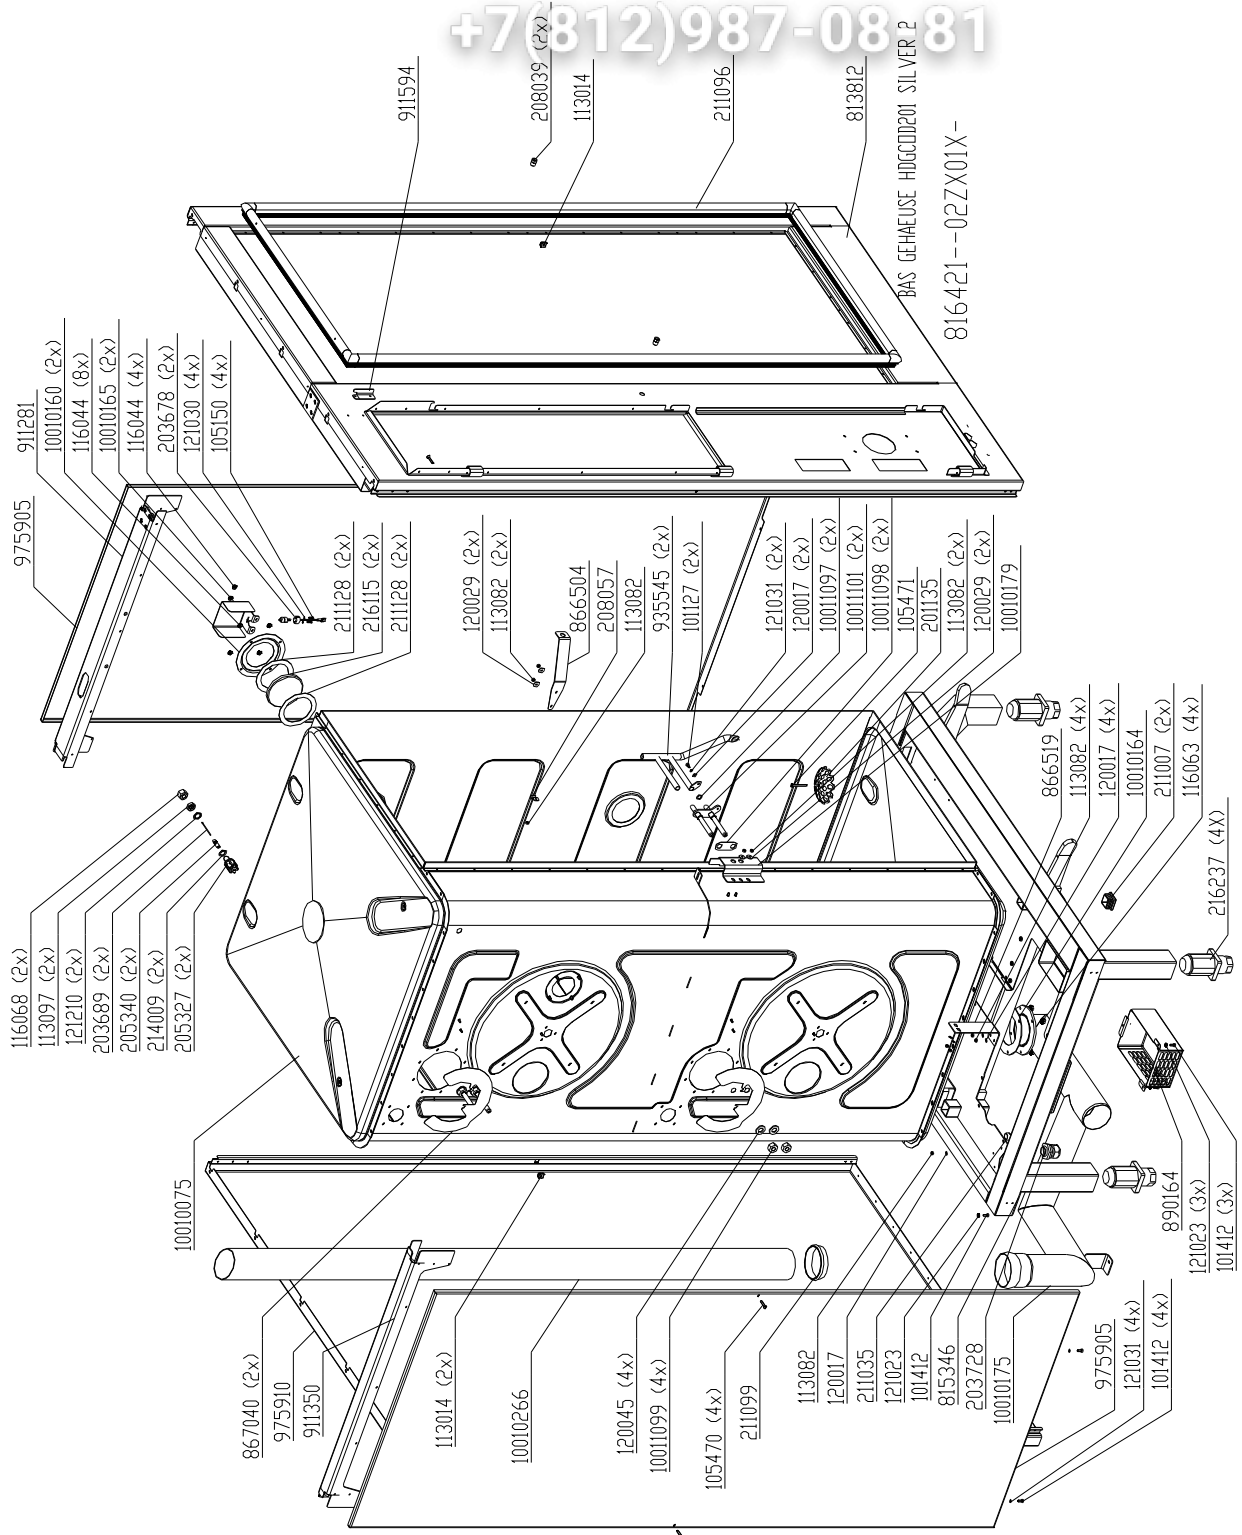

Chassis 20.x Gas Silver2 from S/N 212226 (October 2011)