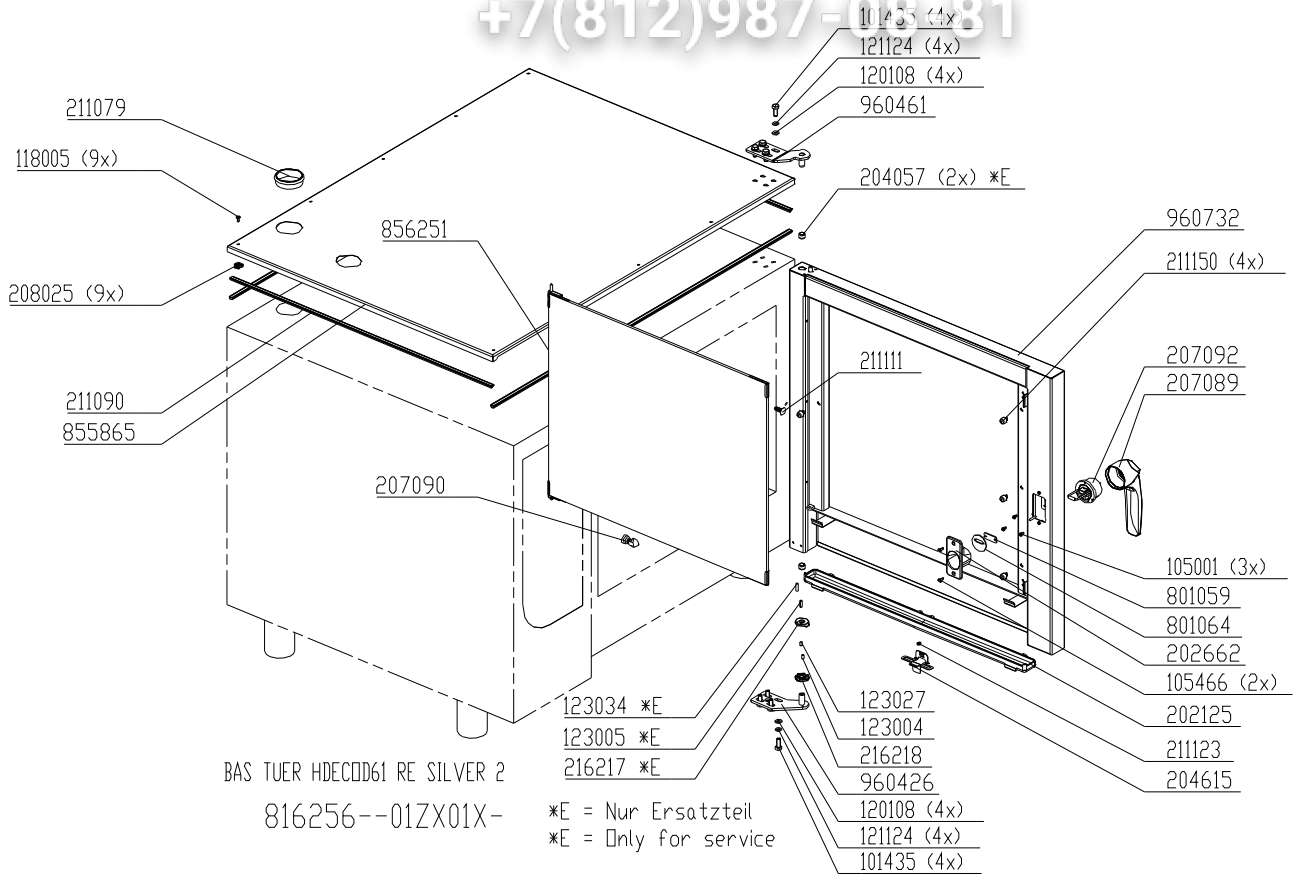

Chassis door area HD6.x electric, right hinged (double glazing)

+7(812)987-08-81