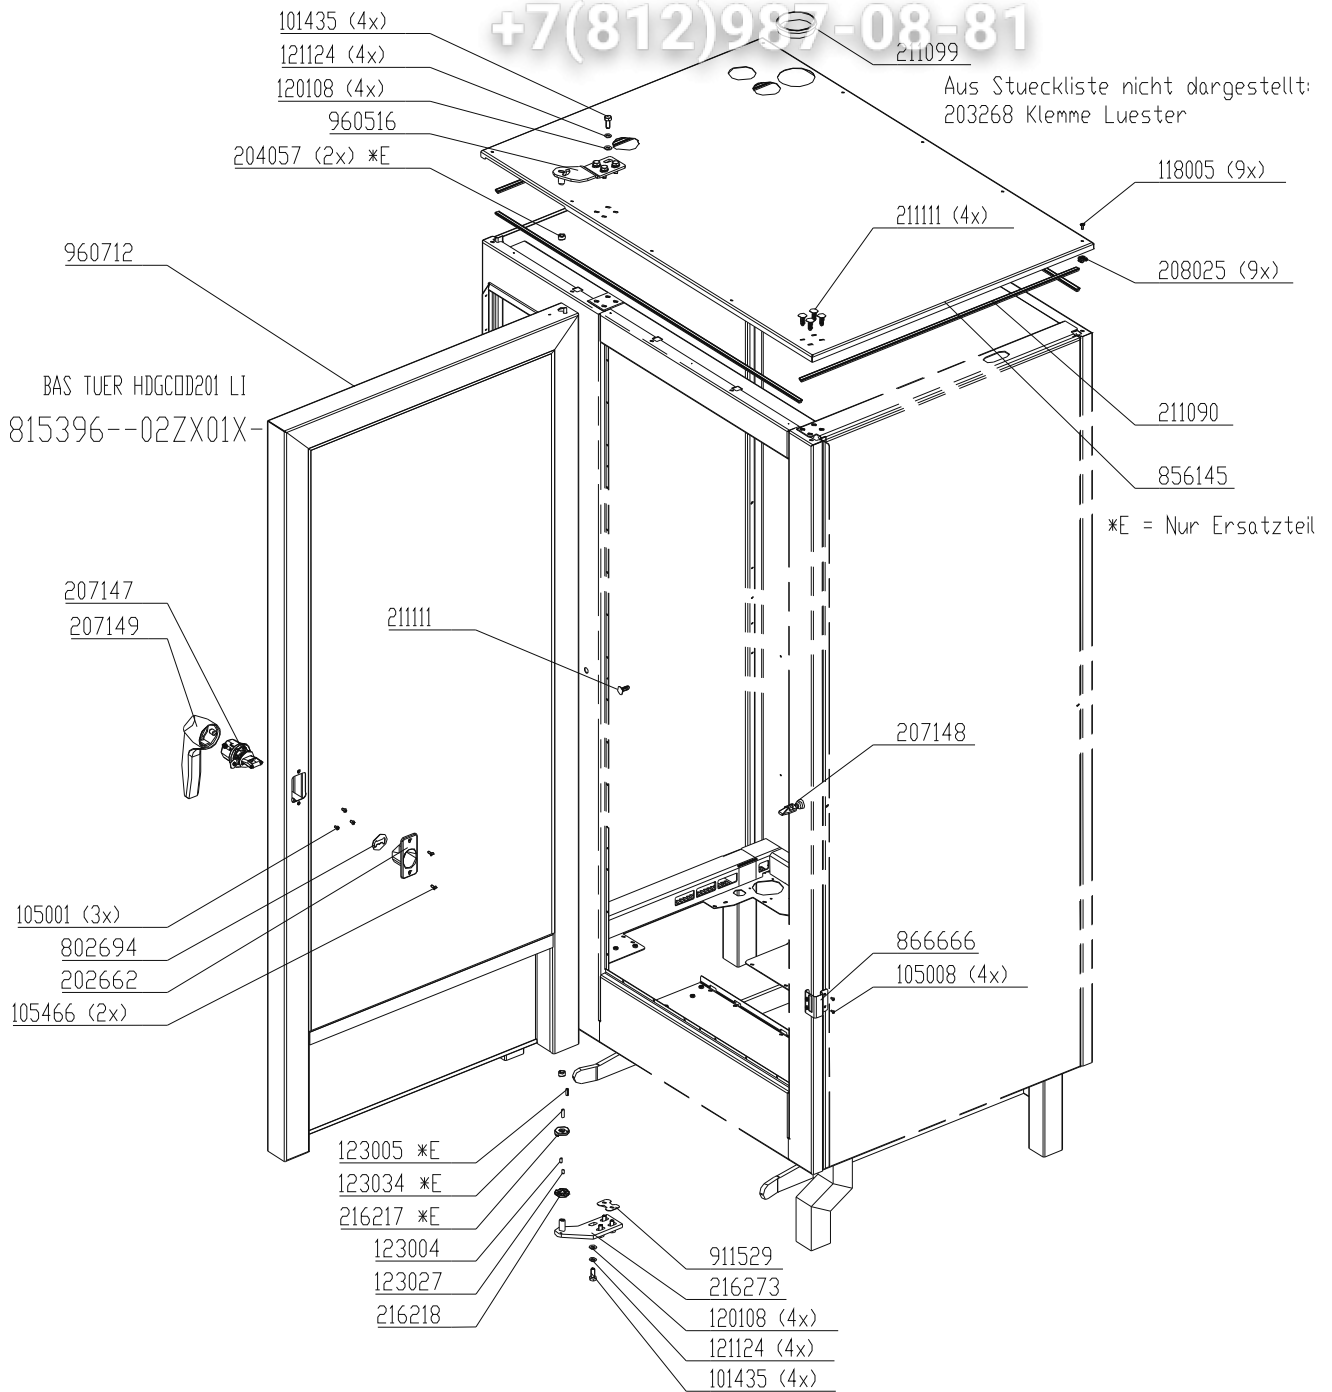

Chassis door area HD20, left hand hinged (Gas)

Until S/N 09021515: Profile door gasket #211104 (glued with Pactan)
From S/N 09021516: Pluggable profile door gasket #211171