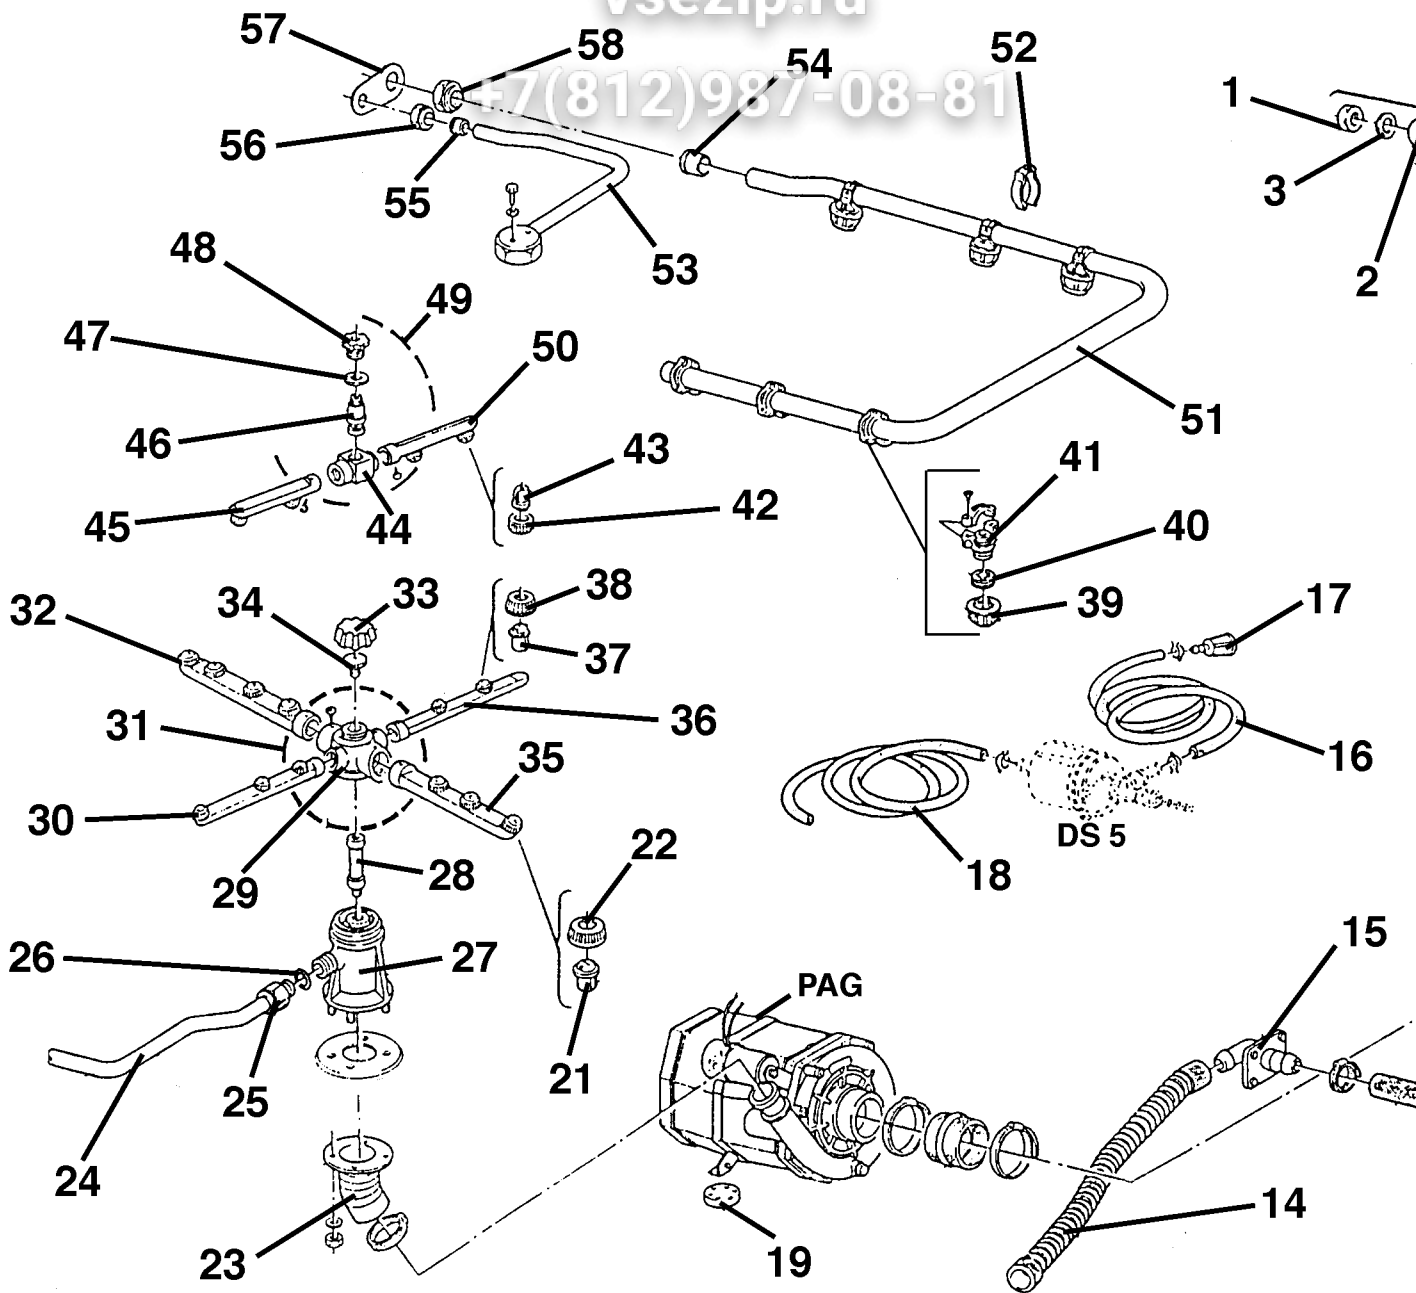

GW600-S / GW601-S WASH & DRAIN

+7(812)987-08-81

1	139321-335	CONNEVTION (DETERGENT NUT)
2	139321-334	INLET CONNECTION (DETERGENT DISP)
3	139321-118	COPPER GASKET
4	139321-332	DETERGENT INLET CONNECTION
5	139321-430	DETERGENT INLET CONNECTOR ASSY
6	139321-157	OVERFLOW PIPE
7	139321-49	"O" RING DRAIN
8	139321-50	FILTER EXTERNAL
9	139321-51	FILTER INTERNAL
10	139321-158	TANK FILTER LOCKNUT
11	139321-52	"O" RING FILTER BODY
12	139321-159	DRAIN HOUSING
13	139321-160	DRAIN HOSE
14	139321-93	HOSE (25mm x 1.5M)
15	139321-161	CONNECTOR DRAIN
16	139321-???	
17	139321-???	
18	139321-???	
19	139321-163	PUMP INLET HOSE
20	139321-8	WASH PUMP (REFER PG. ??)
21	139321-32	WASH JET
22	139321-31	RETAINER WASH NOZZLE
23	139321-110	SUPPLY HOSE