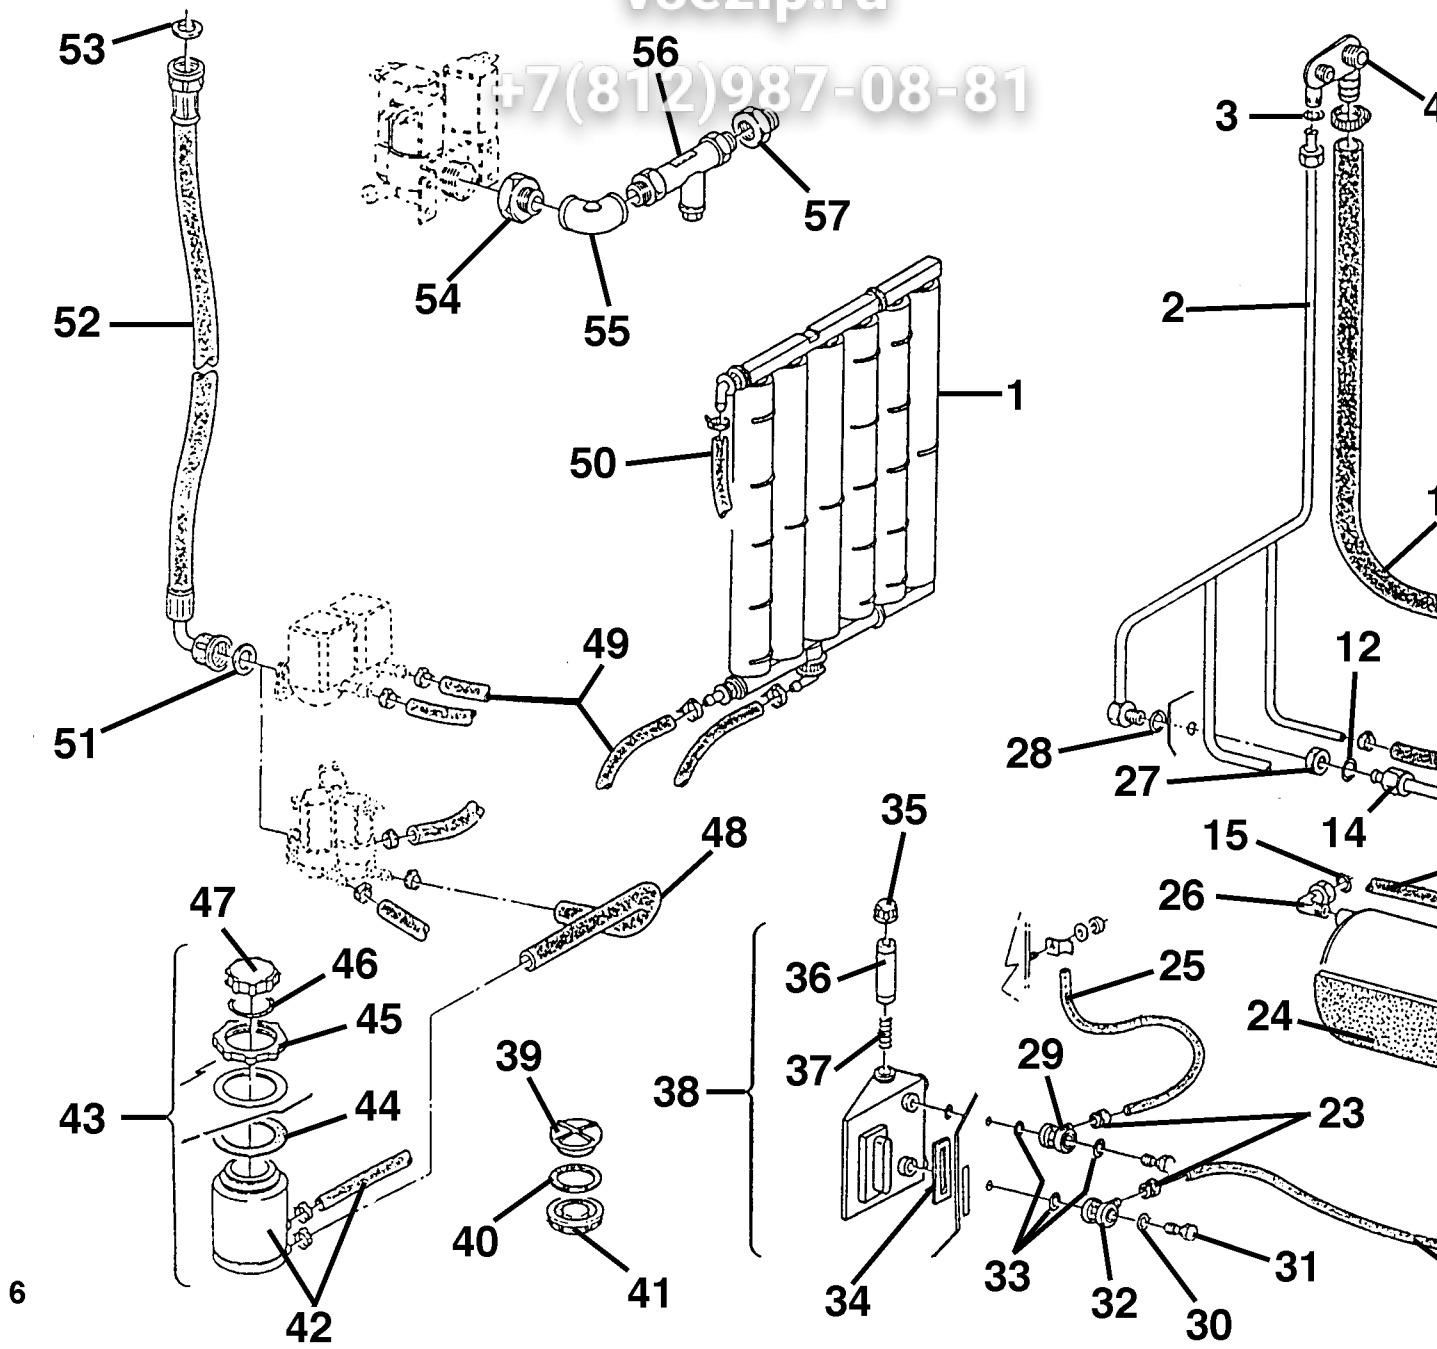

vsezip.ru

+7(812)987-08-81

GW600-S / GW601-S PIPEWORK

+7(812)987-08-81

1	139321-253	SOFTENER (6 COLUMN)
2	139321-???	RINSE PIPEWORK ASSY
3	139321-175	"O" RING
4	139321-132	MANIFOLD WASH RINSE
5	139321-136	TUBING (4mm X 7mm)
6	139321-75	NIPPLE (FOR RINSE)
7	139321-202	CONN PRESS BELL (BRASS)
8	139321-180	HOLE SCREW
9	139321-178	"O" RING
10	139321-47	PRESSURE SW BELL ASSY
11	139321-162	SUPPLY HOSE
12	139321-175	"O" RING
13	139321-125	HOSE (10mm x 17mm)
14	139321-417	NUT CONNECTION
15	139321-412	"O" RING
16	139321-125	HOSE (10mm x 17mm)
17	139321-379	IN / OUT RIGHT-ANGLE PIPE
18	139321-426	BOILER ASSY (VDE)
19	139321-421	RINSE AID CONNECTION (Changed 03/07/02 JZN)
20	139321-127	HOSE (5mm x 11mm)
21	139321-407	GASKET
22	139321-126	TUBING (4mm x 7mm)
23	139321-75	NIPPLE (FOR RINSE)

24	139321-440	"L" HOSE (MANIFOLD)
25	139321-418	NUT CONNECTION
26	139321-175	"O" RING
27	139321-111	MANIFOLD (LOWER WASH)
28	139321-113	BEARING PIN
29	139321-35	BODY LOWER WASH ARM
30	139321-30-1	LOWER RINSE ARM (3 HOLE / RIGHT)
31	139321-112	LOWER WASH / RINSE ARM ASSY
32	139321-29-1	WASH ARM (4 HOLE / RIGHT)
33	139321-28	KNOB
34	139321-107	FIXING PAWL
35	139321-29-2	WASH ARM (3 HOLE / LEFT)
36	139321-30-2	LOWER RINSE ARM (2 HOLE / LEFT)
37	139321-34	RINSE JET
38	139321-33	RETAINER (RINSE NOZZLE)
39	139321-98	UPPER WASH JET
40	139321-97	COLLAR WASH JET
41	139321-96	COLLAR WASH JET
42	139321-33	RETAINER RINSE NOZZLE
43	139321-34	RINSE JET
44	139321-45	BODY UPPER RINSE ARM
45	139321-272	UPPER RINSE ARM
46	139321-141	BEARING PIN (UPPER RINSE ARM)