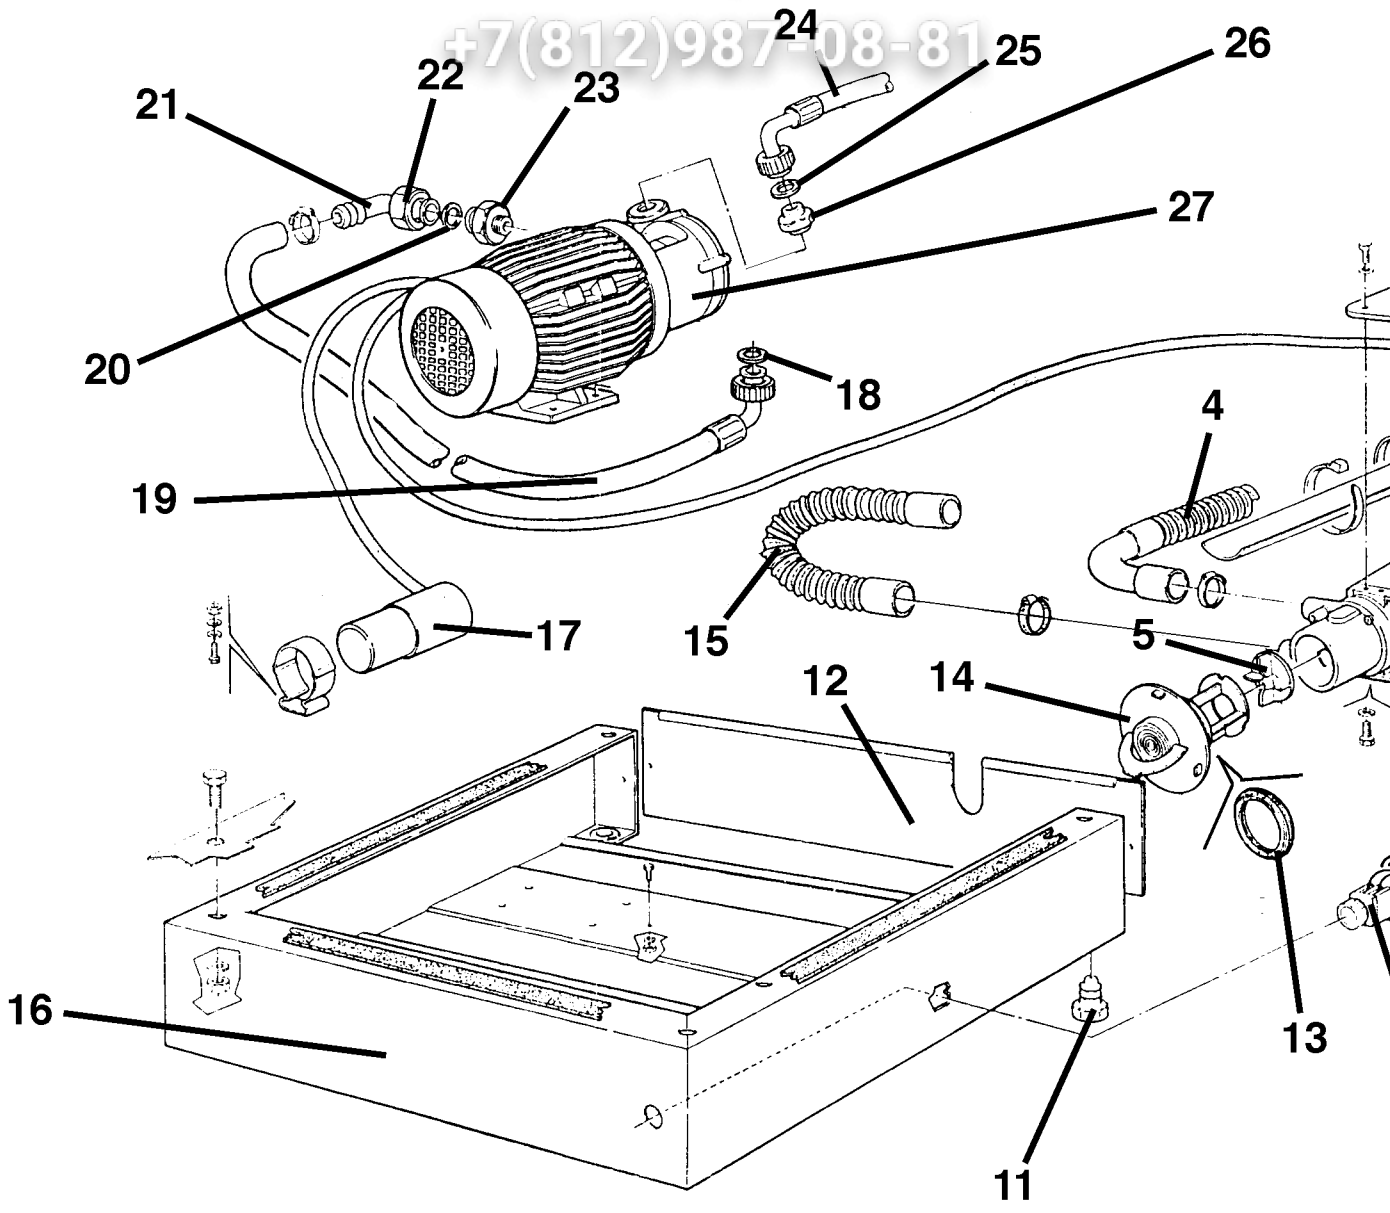

19

+7(812)987-08-81

1	139321-???	PLATE
2	139321-348	COVER KIT (DRAIN PUMP)
3	139321-349	DRAIN PUMP (220 / 240.50.1)
4	139321-???	PIPE
5	139321-352	IMPELLOR
6	139321-???	CABLE
7	139321-???	CONNECTOR
8	139321-355	TIMER
9	139321-354	RELAY (60.62) 240.50.1
10	139321-281	SWITCH (DRAIN PUMP)
11	139321-108	FOOT (ADJUSTABLE)
12	139321-???	PANEL
13	139321-353	GASKET (DRAIN PUMP)
14	139321-347	FILTER (DRAIN PUMP)
15	139321-345	HOSE
16	139383	BASE UNIT (110mm HIGH)
17	139321-9	CAPACITOR (8mF)
18	139321-???	GASKET
19	139321-92	WASTE INLET HOSE (3/4")
20	139321-???	GASKET
21	139321-299	CONNECTOR
22	139321-300	NUT