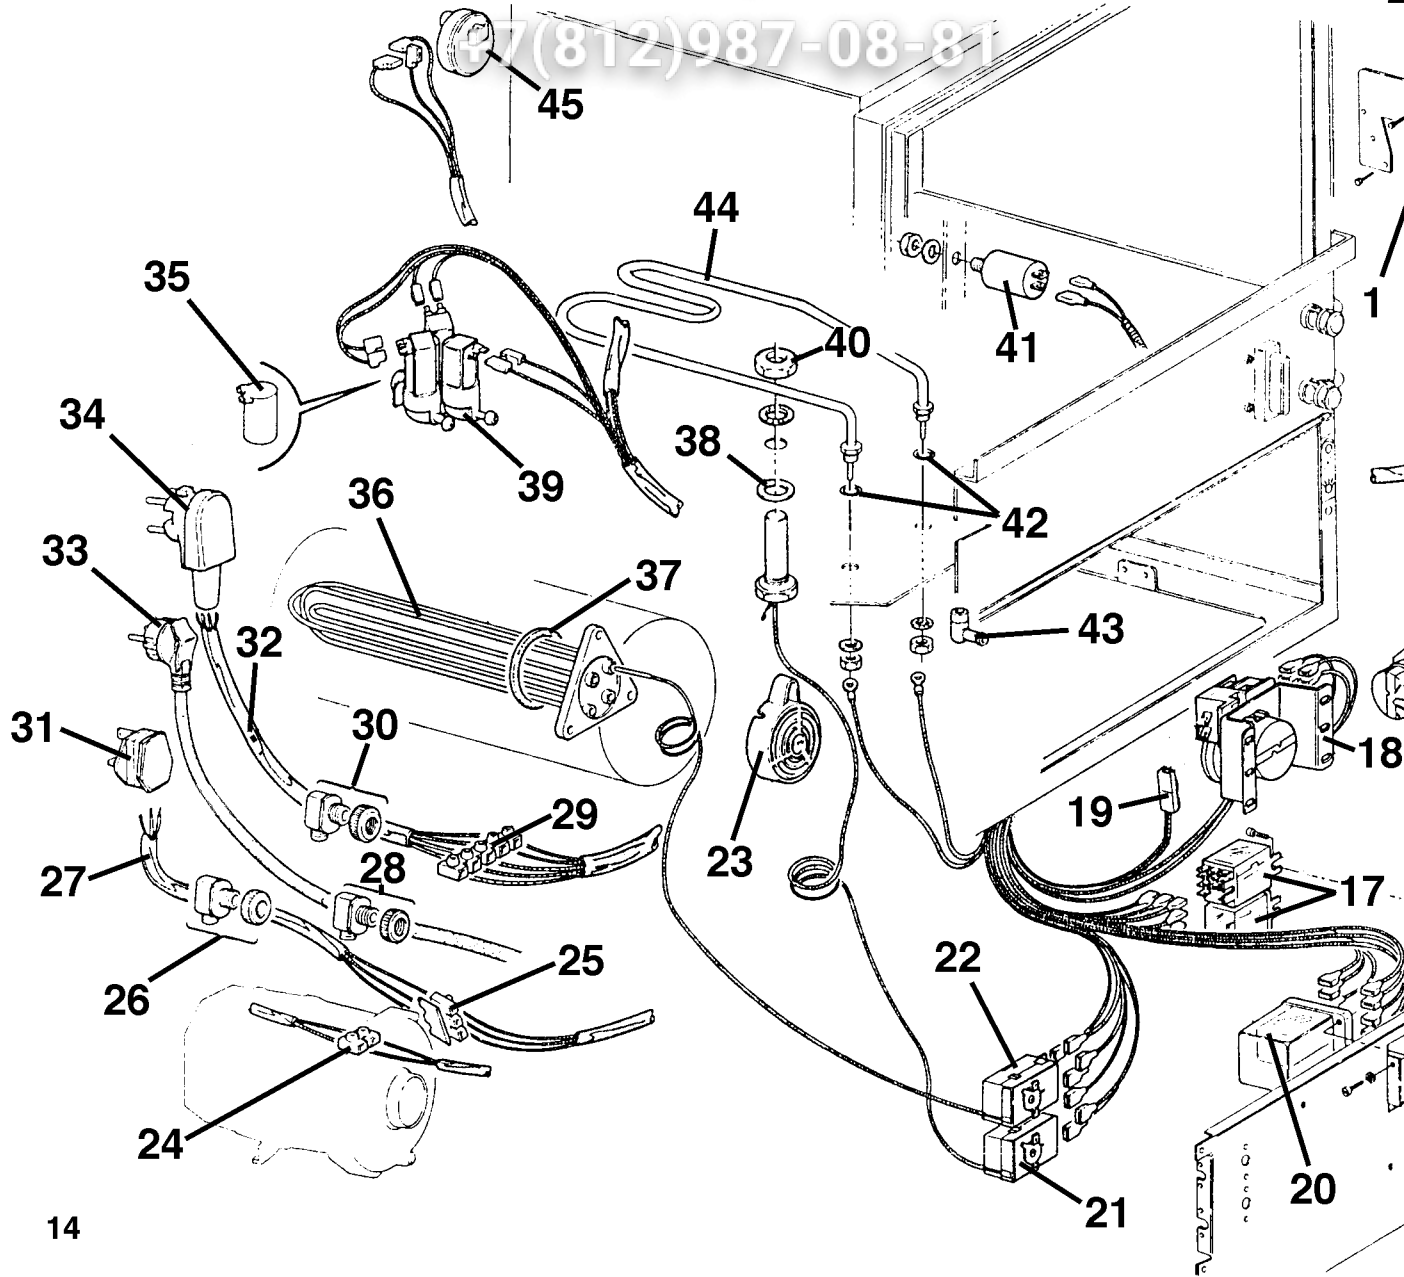

7(812)987-08-81

1	139321-41	MICROSWITCH (DOOR)
2	139321-344	MAGNET CONTACT + CBL
3	139321-437	CONNECTOR
4	139321-415	MICROSWITCH (EDGE)
5	139321-410	"O" RING
6	139321-406	POLE SLIDE FIXING NUT
7	139321-425	START TIP SLIDER (VDE)
8	139321-385	COIL (DS5 + CONNECTOR) VDE
9	139321-40	RINSE AID DISPENSER COIL
10	139321-428	DETERGENT DISPENSER (DS5) VDE
11	139321-427	RINSE AID DISPENSER (DB2) VDE
12	139321-438	CONNECTOR (4P)
13	139321-400	PROGRAMME / CYCLE TIMER
14	139321-228	CONTROL SWITCH
15	139321-393	PUSH BUTTON ASSY (4 WAY)
16	139321-438	CONNECTOR (4P)
	139321-439	CONNECTOR (6P)
17	139321-354	RELAY (60.62) 240.50.1
	139321-395	RELAY (60.63) 240.50.1
18	139321-225	REGEN TIMER
19	139321-437	CONNECTOR (2P)
20	139321-229	RELAY (B2) 240.50.1
21	139321-20	THERMOSTAT (TANK)
22	139321-19	THERMOSTAT (RINSE TANK)