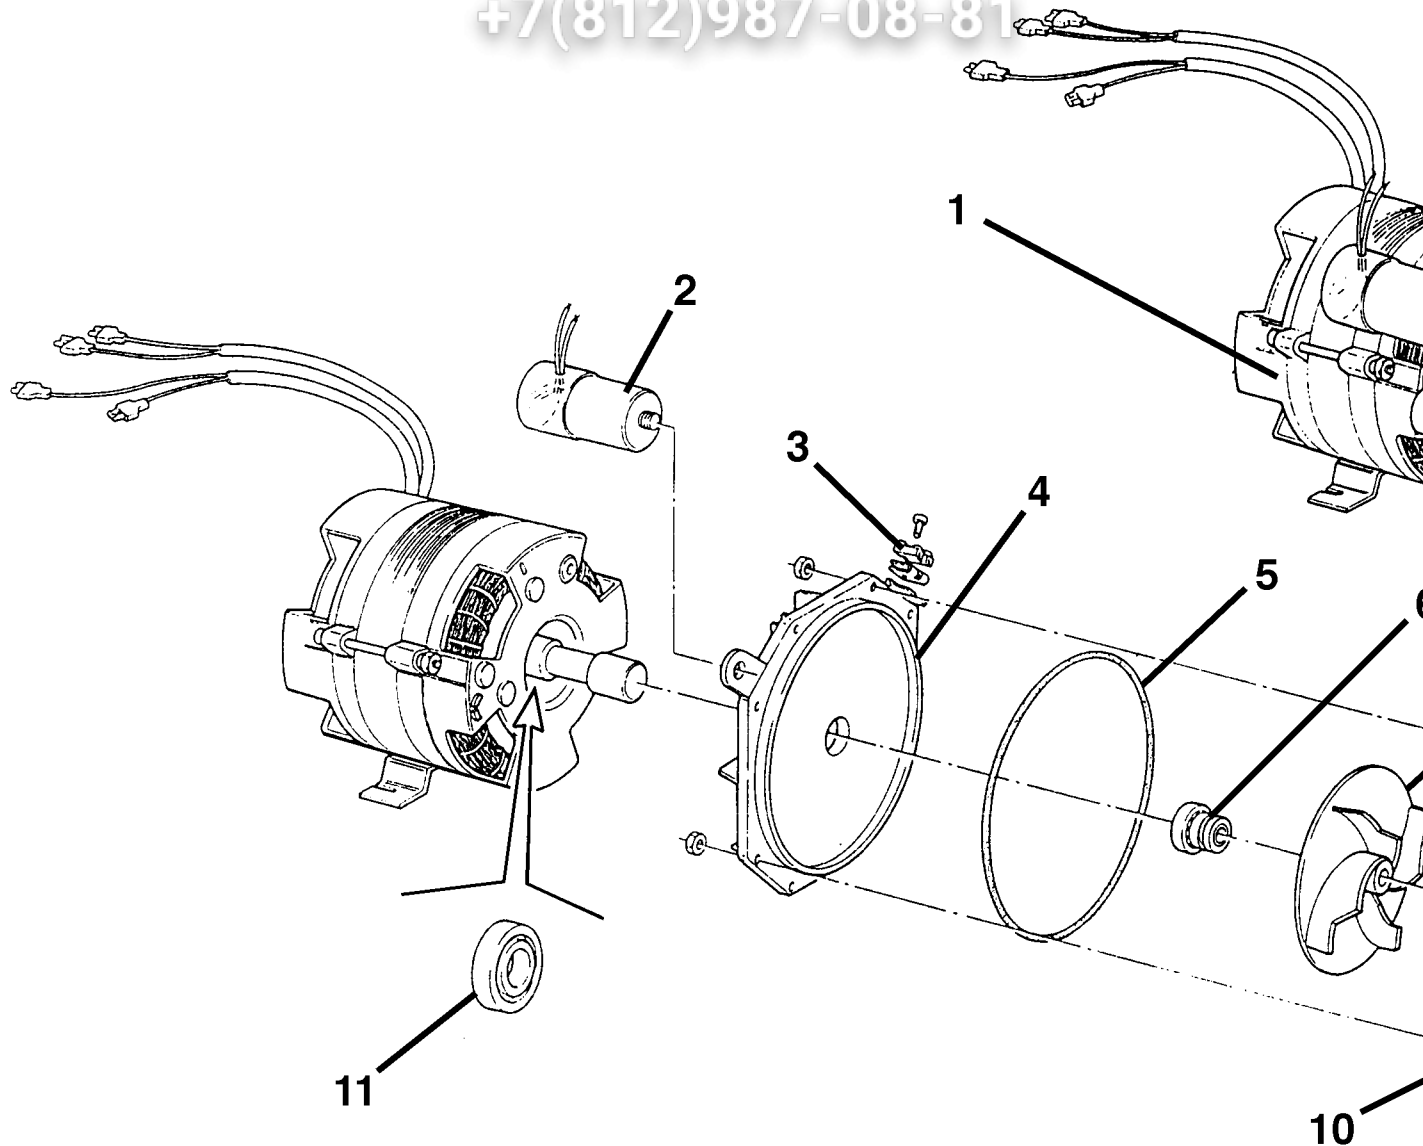

Зип Общепит

GW600-S / GW601-S

Electrical

23	139321-53	COVER (HEATING ELEMENTS)
24	139321-388	CONNECTOR
25	139321-389	CONNECTOR BOARD (3 CONTACTS)
26	139321-413	CABLE STOP
27	139321-125	WIRED SINGLE PHASE PLUG
28	139321-413	CABLE STOP
29	139321-390	CONNECTOR BOARD (5 TERMINALS)
30	139321-413	CABLE STOP
31	139321-401	PLUG (U.K. 1 PHASE)
32	139321-386	CABLE 5 WIRE 3 PHASE
33	139321-403	PLUG MONO PHASE
34	139321-402	PLUG THREE PHASE
35	139321-???	???
36	139321-397	HEATER ELEMENT (2500W . 220V)
	139321-36	HEATER ELEMENT (2700W . 240V)
37	139321-37	"O" RING (ELEMENT)
38	139321-???	GASKET
39	139321-1	SOLENOID VALVE (3-WAY)
	139321-65	SOLENOID VALVE (2-WAY)
40	139321-22	NUT (TANK THERMOSTAT)
41	139321-165	SUPPRESSOR
42	139321-408	GASKET
43	139321-???	??
44	139321-26	HEATER
45	139321-23	PRESSURE SWITCH

+7(812)987-08-81