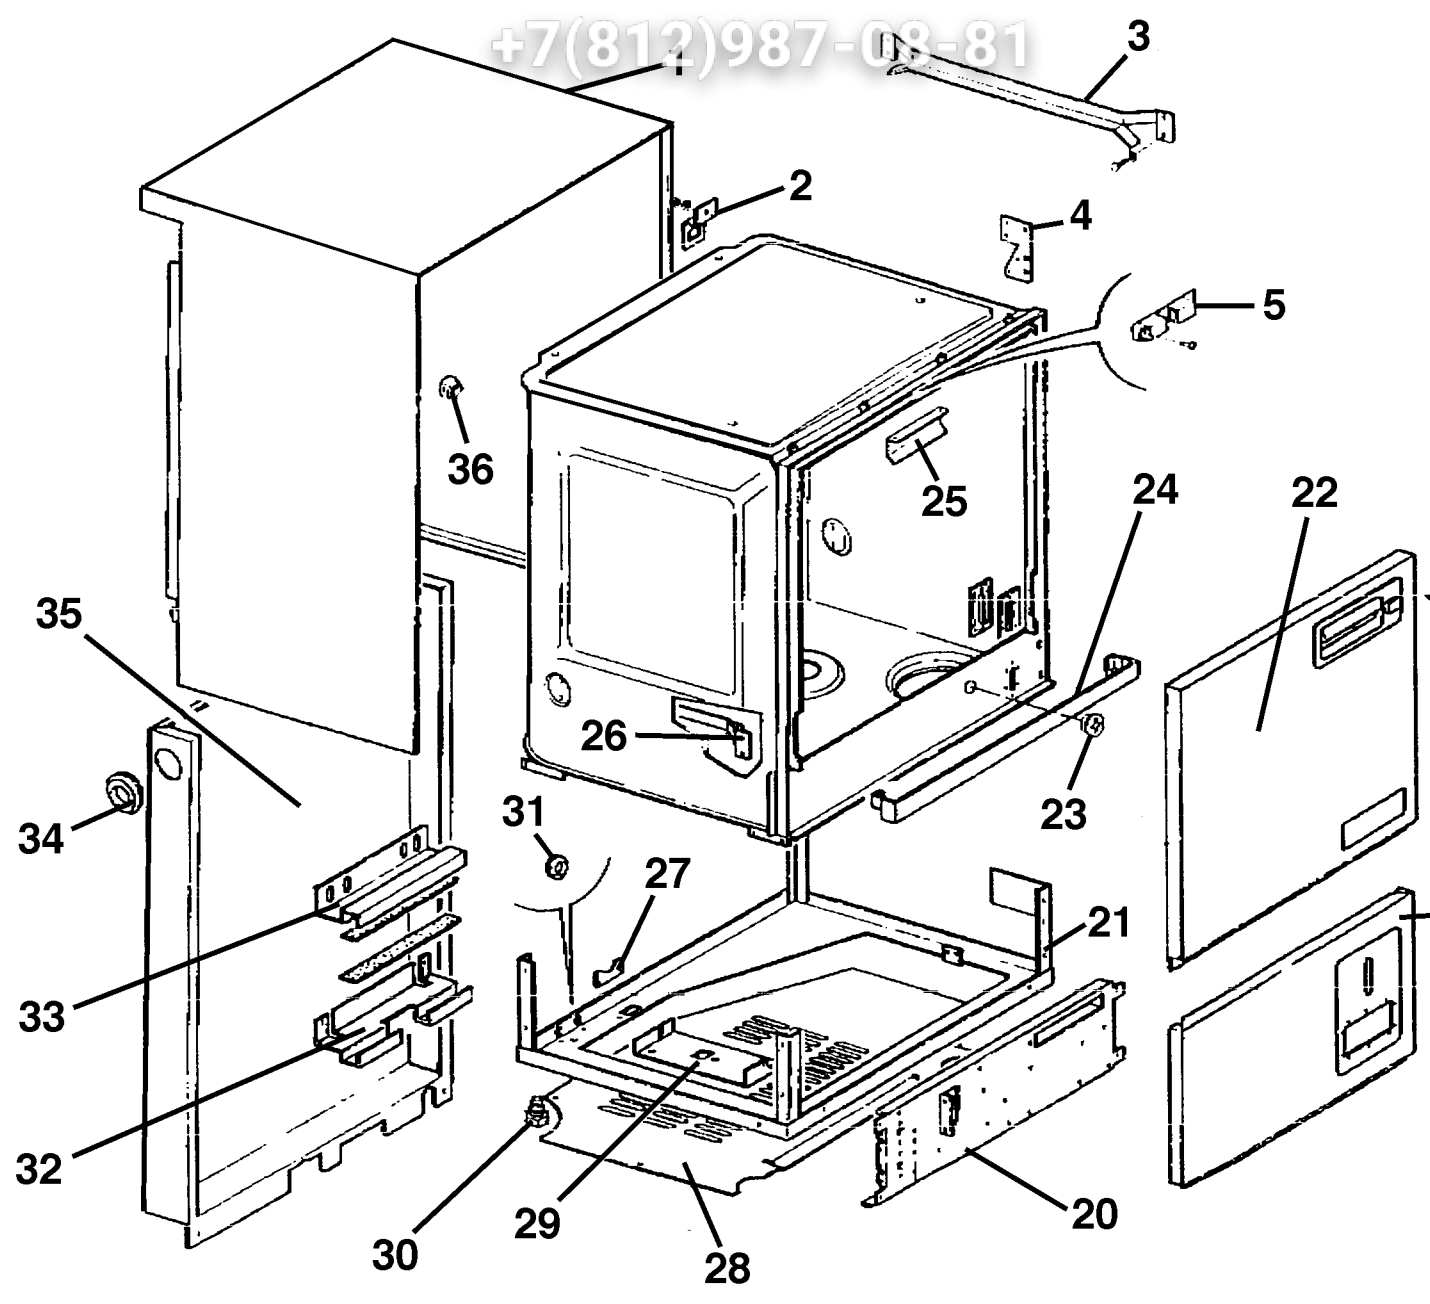

GW600-S / CW601-S

INDEX

CASING & DOOR	3
PIPEWORK	6
WASH & DRAIN	10
ELECTRICAL	14
WASH PUMP	17
DRAIN & BOOSTER PUMP	19

Зип Общепит

GW600-S / GW601-S (Casing & Door)

77(812)987-08-81

1	139321-357	EXTERNAL PANEL (GW600)
	139321-358	EXTERNAL PANEL (VJE)
2	139321-370	BRACKET (PRESSURE SWITCH)
3	139321-255	RACK TRACK
4	139321-376	BRACKET (MICRO-SWITCH)
5	139321-24	LATCH DOOR
6	139321-210	SEAL DOOR (GW601)
	139321-144	SEAL DOOR (GW600)
7	139321-25	LATCH-DOOR
8	139321-432	MAGNET
9	139321-???	(03 30 58) BRACKET
10	139321-227	DOOR HANDLE
11	139321-220	BASE FIXING SPRING
12	139321-433	HANDLE
13	139321-268	PIVOT PLATE (RIGHT)
14	139321-266	DOOR HINGE (RIGHT)
15	139321-267	DOOR HINGE (LEFT)
16	139321-269	PIVOT PLATE (LEFT)
17	139321-344	MAGNET CONTACT + CBL
18	139321-220	BASE FIXING SPRING
19	139321-241	SWITCH MOULDING (3 WAY)
	139321-199	SWITCH MOULDING (4 WAY)
20	139321-367	ELEC COMP PANEL