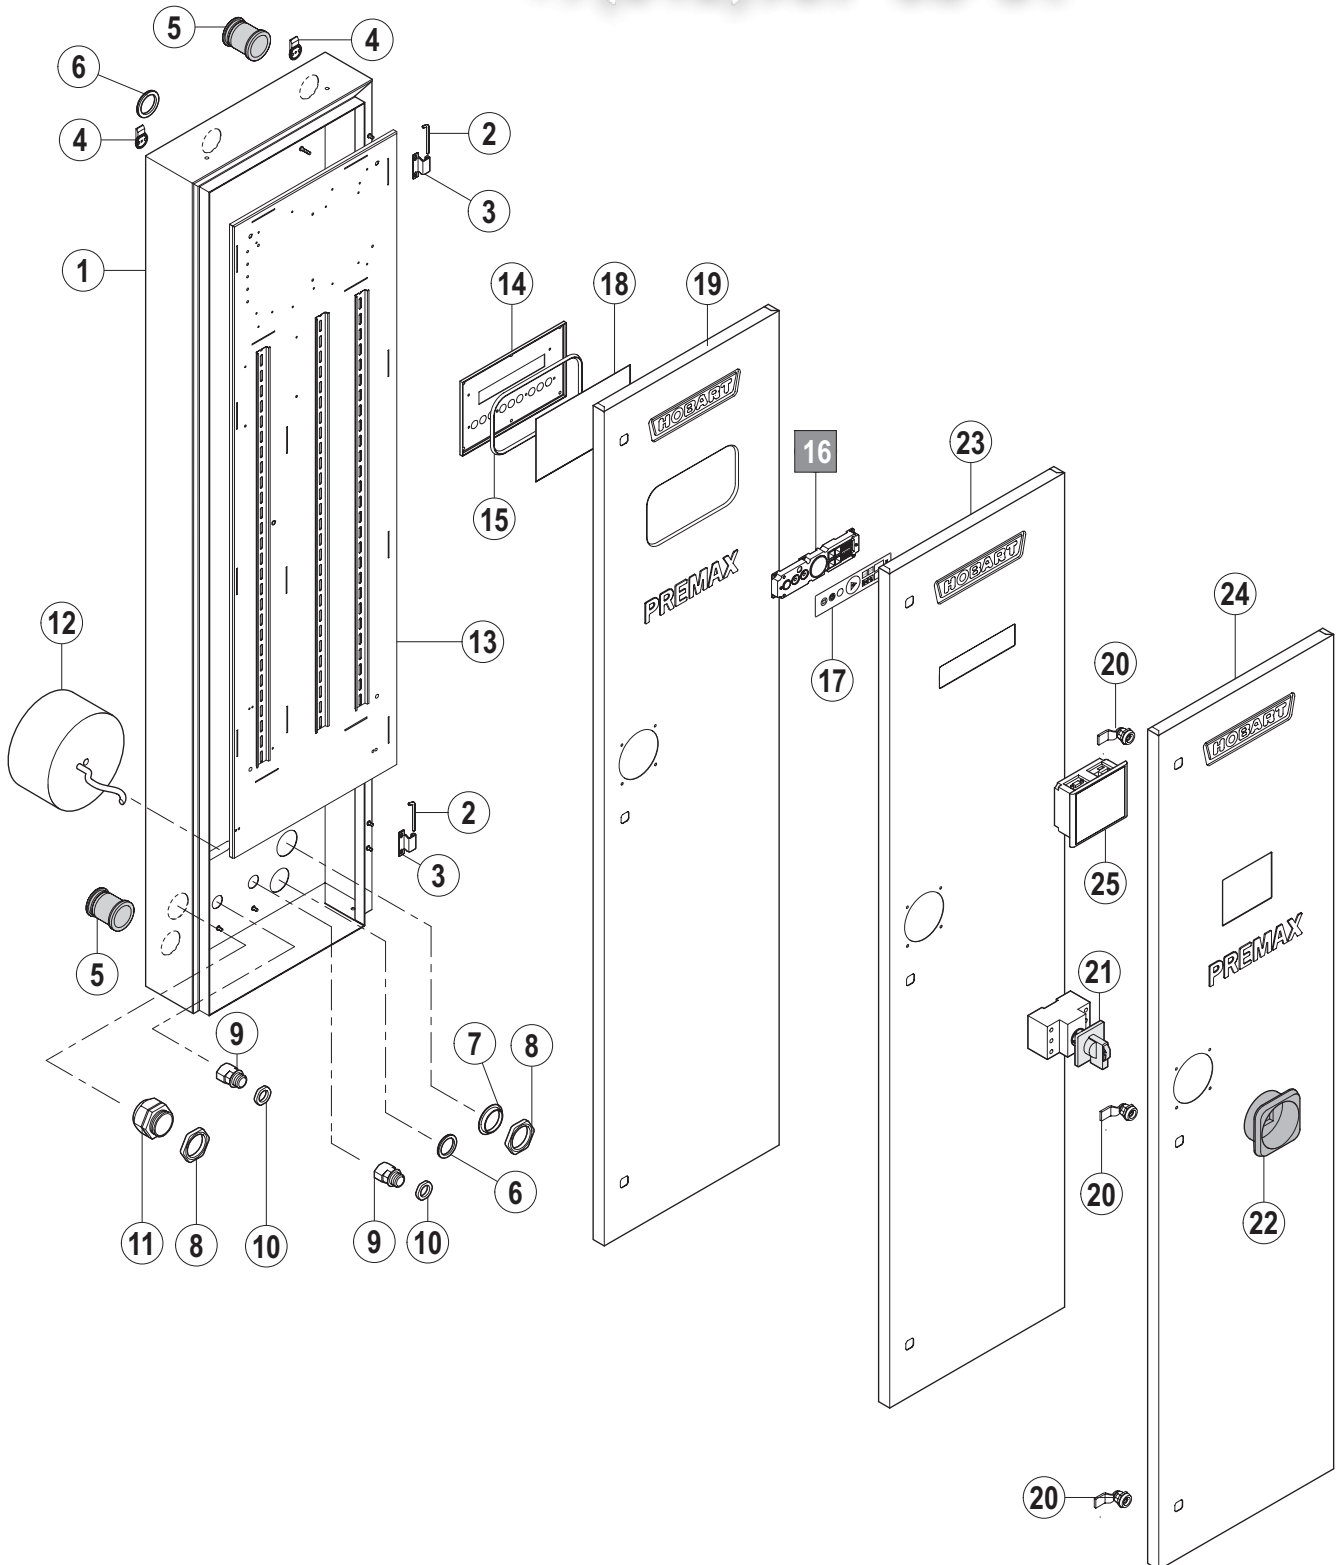

07.2

vsezip.ru
+7(812)987-08-81

Pos.	A	B			X [mm]	Bemerkung / Remarks / Remarques
		CS	CN	CP		
01		---	01-291469-002	=		
02		---	00-325086-013	=		
03		---	00-325086-011	=		
04		---	00-325037-001	=		
05		---	00-325186-001	=		
06		---	00-325655-001	=		
07		---	00-695666-007	=		
08		---	00-695664-007	=		
09		---	00-774797-002	=		
10		---	00-695664-004	=		
11		---	00-695661-007	=		
12		---	00-774783-...	=		siehe Schaltplan / see wiring diagram / voir schéma de câblage
13		---	00-868499-003	=		
14		---	01-245672-001	=		
15		---	00-325554-004	=		
16		---	00-897540-002	---		
17		---	01-291845-001	---		
18		---	01-245674-002	=		
19		---	01-291472-001	01-291472-002		
20		---	00-229518-001	=		
21		---	00-301773-...	=		siehe Schaltplan / see wiring diagram / voir schéma de câblage
22		---	00-734115-002	00-734115-003		
23		---	01-291472-003	---		
24		---	01-291472-005	01-291472-004		
25		---	00-887104-002	00-887104-001