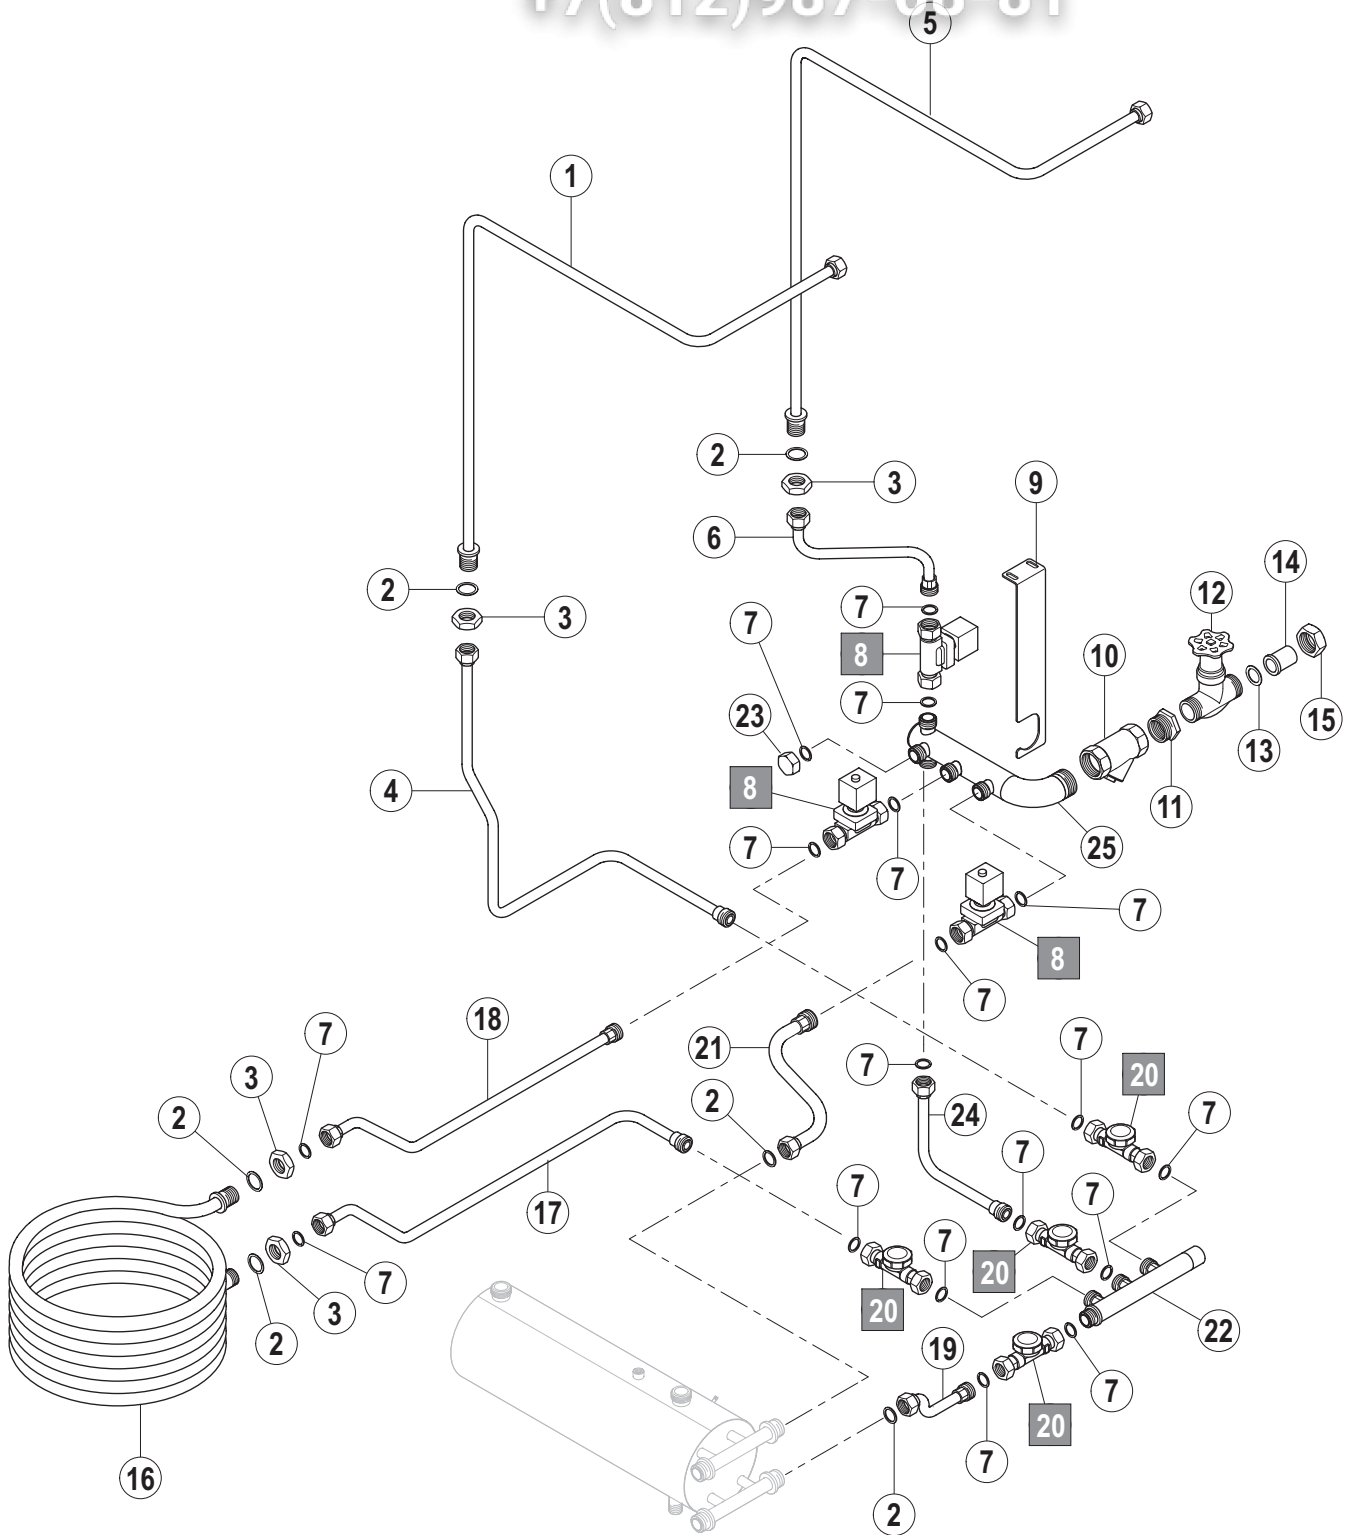

20.1

vsezip.ru

+7(812)987-08-81

Pos.	A	B			X [mm]	Bemerkung / Remarks / Remarques
		CS	CN	CP		
01	L/R	---	01-291891-001	---		mit CDS-Trocknung / with CDS dryer / avec séchage CDS
	R/L	---	01-291891-003	---		mit CDS-Trocknung / with CDS dryer / avec séchage CDS
	L/R	---	01-291897-001	---		mit CDC-Trocknung / with CDC dryer / avec séchage CDC
	R/L	---	01-291897-003	---		mit CDC-Trocknung / with CDC dryer / avec séchage CDC
02		---	00-304084-010	---		
03		---	00-609698-000	---		
04	L/R	---	01-291919-001	---		mit CDS-Trocknung / with CDS dryer / avec séchage CDS
	R/L	---	01-291932-001	---		mit CDS-Trocknung / with CDS dryer / avec séchage CDS
	L/R	---	01-291919-002	---		mit CDC-Trocknung / with CDC dryer / avec séchage CDC
	R/L	---	01-291932-002	---		mit CDC-Trocknung / with CDC dryer / avec séchage CDC
05	L/R	---	01-291891-002	---		mit CDS-Trocknung / with CDS dryer / avec séchage CDS
	R/L	---	01-291891-004	---		mit CDS-Trocknung / with CDS dryer / avec séchage CDS
	L/R	---	01-291897-002	---		mit CDC-Trocknung / with CDC dryer / avec séchage CDC
	R/L	---	01-291897-004	---		mit CDC-Trocknung / with CDC dryer / avec séchage CDC
06		---	01-2919907-001	---		mit CDS-Trocknung / with CDS dryer / avec séchage CDS
		---	01-2919907-002	---		mit CDC-Trocknung / with CDC dryer / avec séchage CDC
07		---	00-302574-014	---		
08		---	01-245593-001	---		Dampf / steam / vapeur 1 - 3,5 bar
		---	01-245593-002	---		Dampf / steam / vapeur <= 1 bar
09		---	01-291929-001	---		
10		---	00-774429-001	---		
11		---	00-609276-000	---		
12		---	00-165829-102	---		
13		---	00-300084-007	---		
14		---	00-846944-002	---		
15		---	00-609460-000	---		
16		---	01-245647-002	---		
17	L/R	---	01-291917-001	---		
	R/L	---	01-291917-002	---		
18		---	01-291905-001	---		
19		---	01-291915-001	---		
20		---	01-245603-002	---		
21		---	01-291899-001	---		
22		---	01-291912-001	---		
23		---	01-245605-001	---		
24		---	01-291909-001	---		
25		---	01-291902-001	---