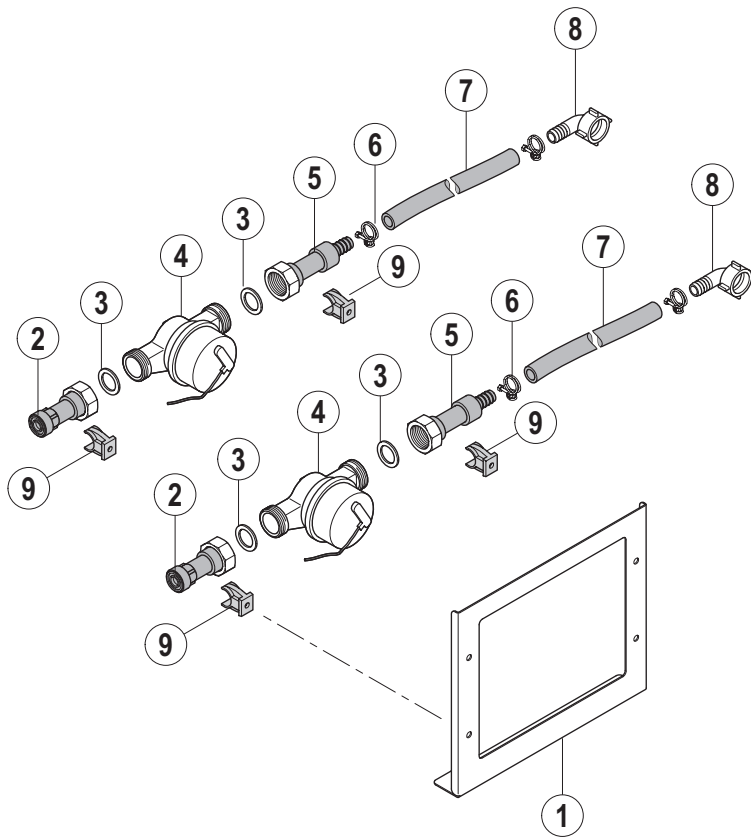

13.4

Автомобильный
vsezip.ru
+7(812)987-08-81

Pos.	A	B			X [mm]	Bemerkung / Remarks / Remarques
		CS	CN	CP		
01		01-291298-001	=	=		
02		01-291004-002	=	=		
03		00-168611-003	=	=		
04		01-244744-002	=	=		
05		01-291004-006	=	=		
06		00-323945-022	=	=		
07		01-245571-014	=	=		L=500 mm
08		00-299240-001	=	=		
09		00-228810-002	=	=