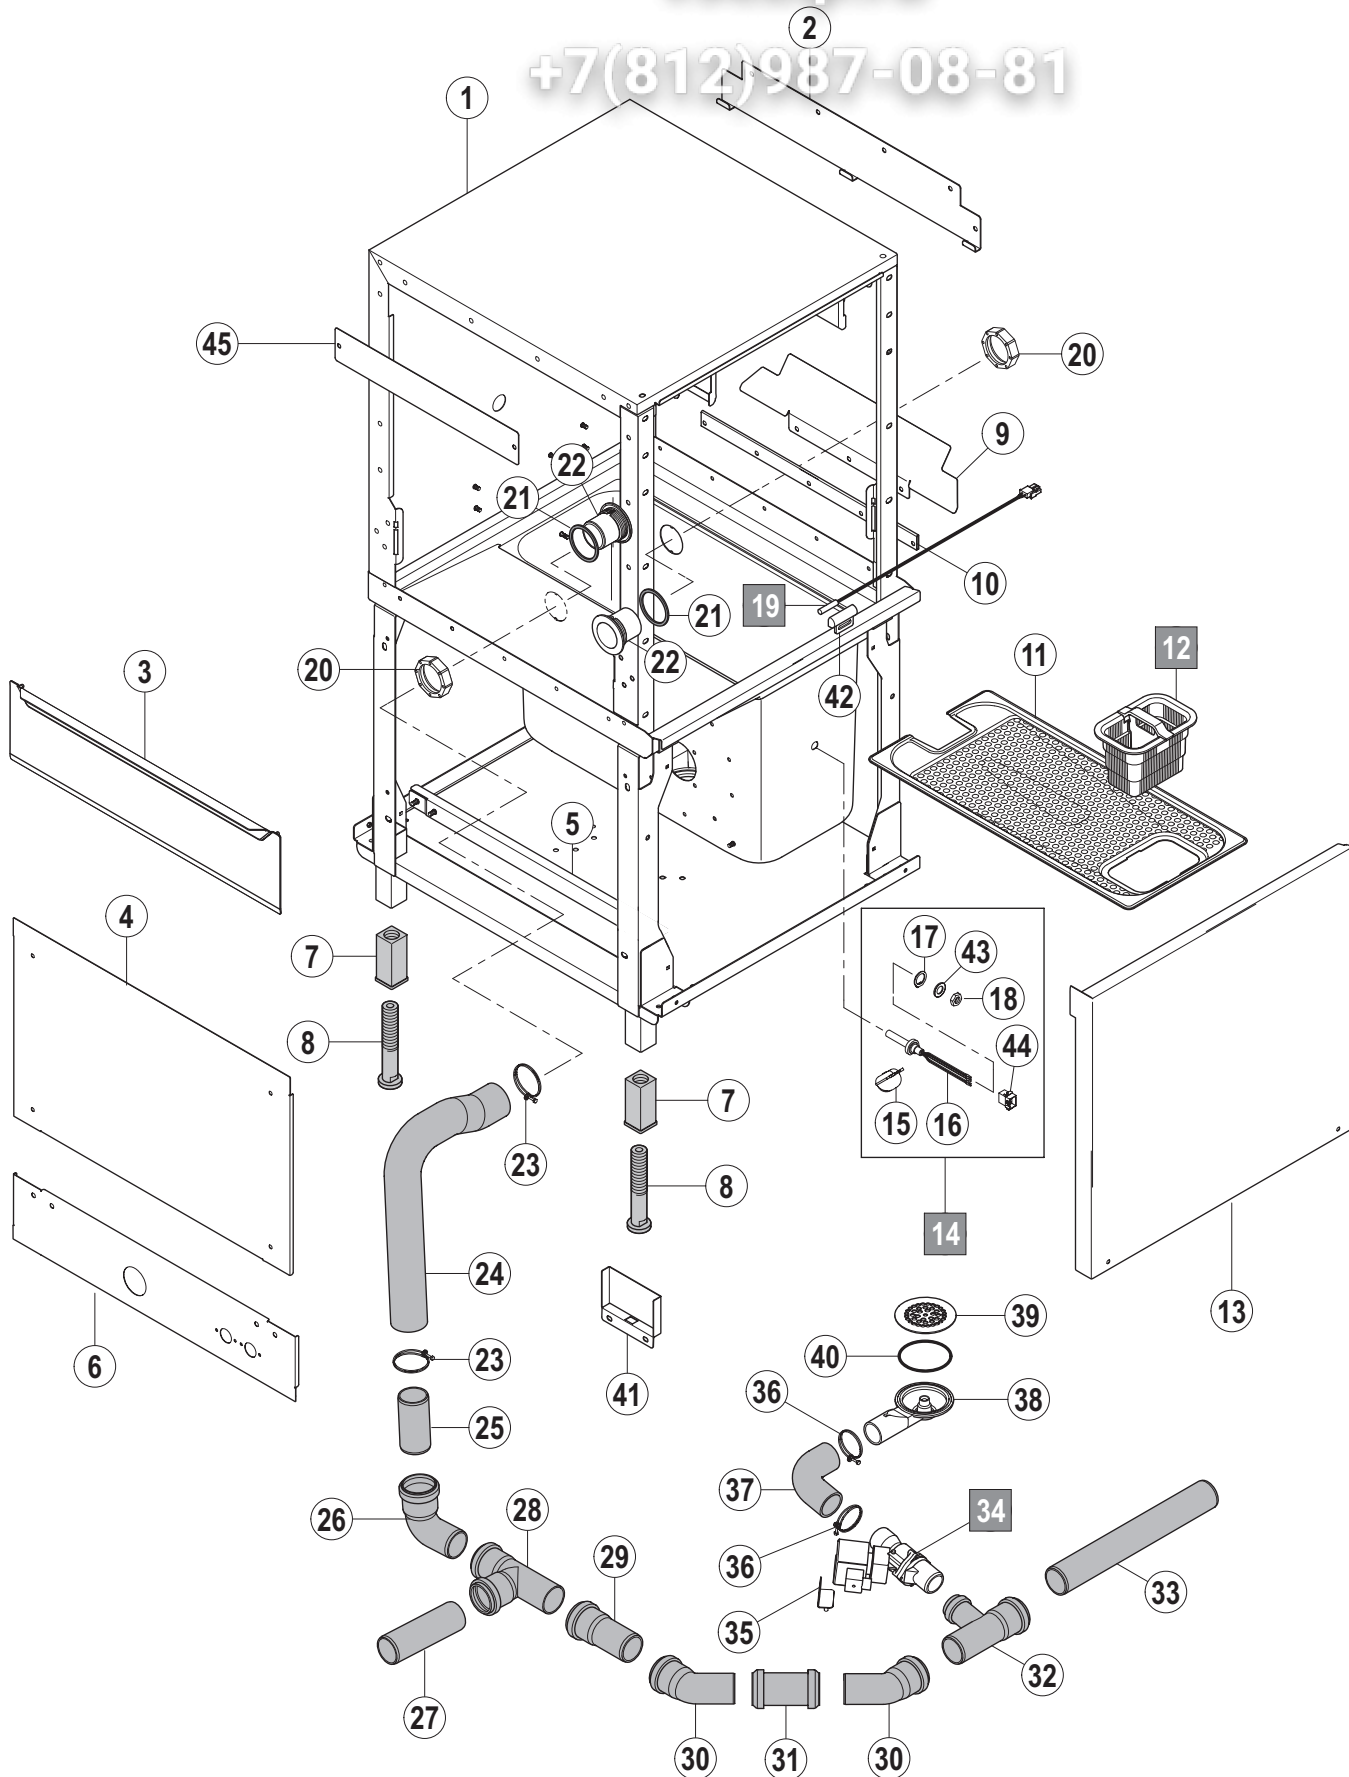

vsezip.ru

+7(812)987-08-81

Pos.	A	B			X [mm]	Bemerkung / Remarks / Remarques
		CS	CN	CP		
01	L/R	---	01-291705-002	=		
	R/L	---	01-291705-001	=		
02		---	01-291538-001	=		
03		---	01-291429-001	=		
04	L/R	---	01-291409-001	=		
	R/L	---	01-291409-002	=		
05		---	01-291432-001	=		
06	L/R	---	01-291408-001	=		
	R/L	---	01-291408-002	=		
07		---	00-325008-001	=		
08		---	00-325007-001	=		
09		---	00-896430-003	=		
10		---	00-325155-003	=		
11		---	01-291289-001	=		
12		---	01-291515-001	=		
13	L/R	---	01-291407-006	=		
	R/L	---	01-291407-007	=		
14		---	01-245621-002	=		
15		---	00-122674-000	=		
16		---	01-296000-001	=		
17		---	00-112467-000	=		
18		---	00-602476-000	=		
19		---	01-240288-001	=		
20		---	01-245165-001	=		
21		---	01-245460-001	=		
22		---	01-245112-001	=		
23		---	00-323945-064	=		
24		---	01-291519-001	=		
25		---	00-325737-007	=		
26		---	00-230080-001	=		
27		---	00-325737-004	=		
28		---	00-230079-001	=		
29		---	00-229679-013	=		
30		---	00-377340-001	=		
31		---	00-229680-001	=		
32		---	00-323593-002	=		
33		---	00-325737-001	=		
34		---	00-774683-...	=		siehe Schaltplan / see wiring diagram / voir schéma de câblage
35		---	01-291684-002	=		
36		---	00-323945-053	=		
37		---	01-291527-002	=		
38		---	01-245109-001	=		
39		---	01-245107-001	=		
40		---	01-245340-004	=		
41		---	01-291982-001	=		
42		---	00-883838-001	=		
43		---	00-168611-021	=		
44		---	00-174994-013	---		
45		---	01-291197-004	---