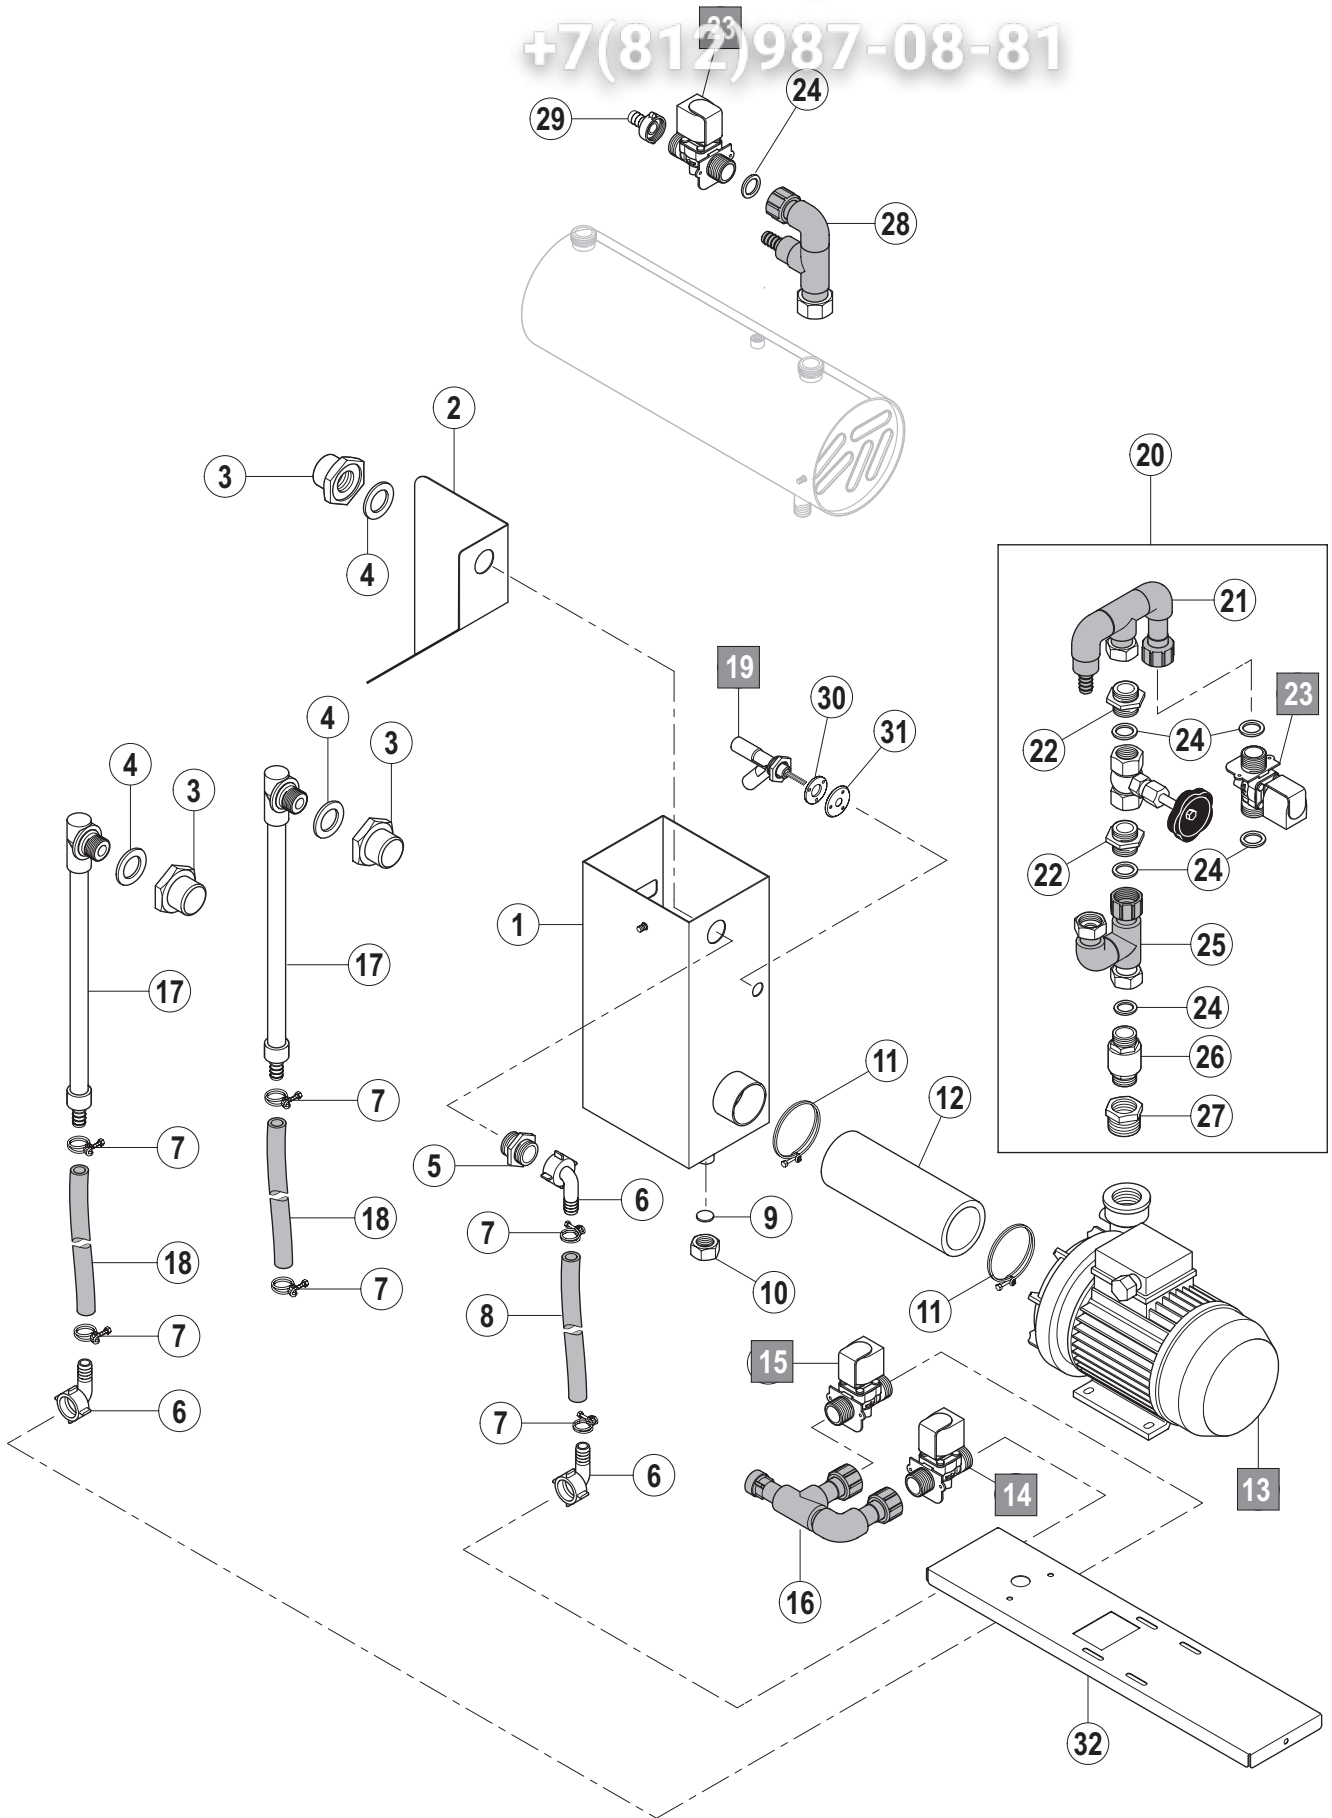

13.3

vsezip.ru
+7(812)987-08-81

Pos.	A	B			X [mm]	Bemerkung / Remarks / Remarques
		CS	CN	CP		
01		---	01-291436-001	---		
02		---	01-291662-001	---		
03		---	00-774670-001	---		
04		---	00-172986-027	---		
05		---	00-227931-000	---		
06		---	00-299240-001	---		
07		---	00-323945-022	---		
08		---	01-245571-013	---		L=1200 mm
09		---	00-168611-022	---		
10		---	00-600588-000	---		
11		---	00-323945-064	---		
12		---	00-693255-031	---		
13		---	00-897662-...	---		siehe Schaltplan / see wiring diagram / voir schéma de câblage
14		---	00-297808-008	---		Kaltwasser / cold water / eau froide
15		---	00-297808-012	---		Warmwasser / hot water / eau chaude
16		---	00-775112-002	---		
17		---	00-897686-001	---		
18		---	01-245571-002	---		L=2000 mm
19		---	00-735171-002	---		
20		---	01-291709-002	---		
21		---	01-245694-002	---		
22		---	00-227931-000	---		
23		---	00-297808-001	---		
24		---	00-168611-009	---		
25		---	01-245693-001	---		
26		---	00-897668-001	---		
27		---	00-603076-000	---		
28		---	01-245560-005	---		
29		---	00-302201-001	---		
30		---	00-774034-001	---		
31		---	00-774010-001	---		
32		---	01-296094-001	---