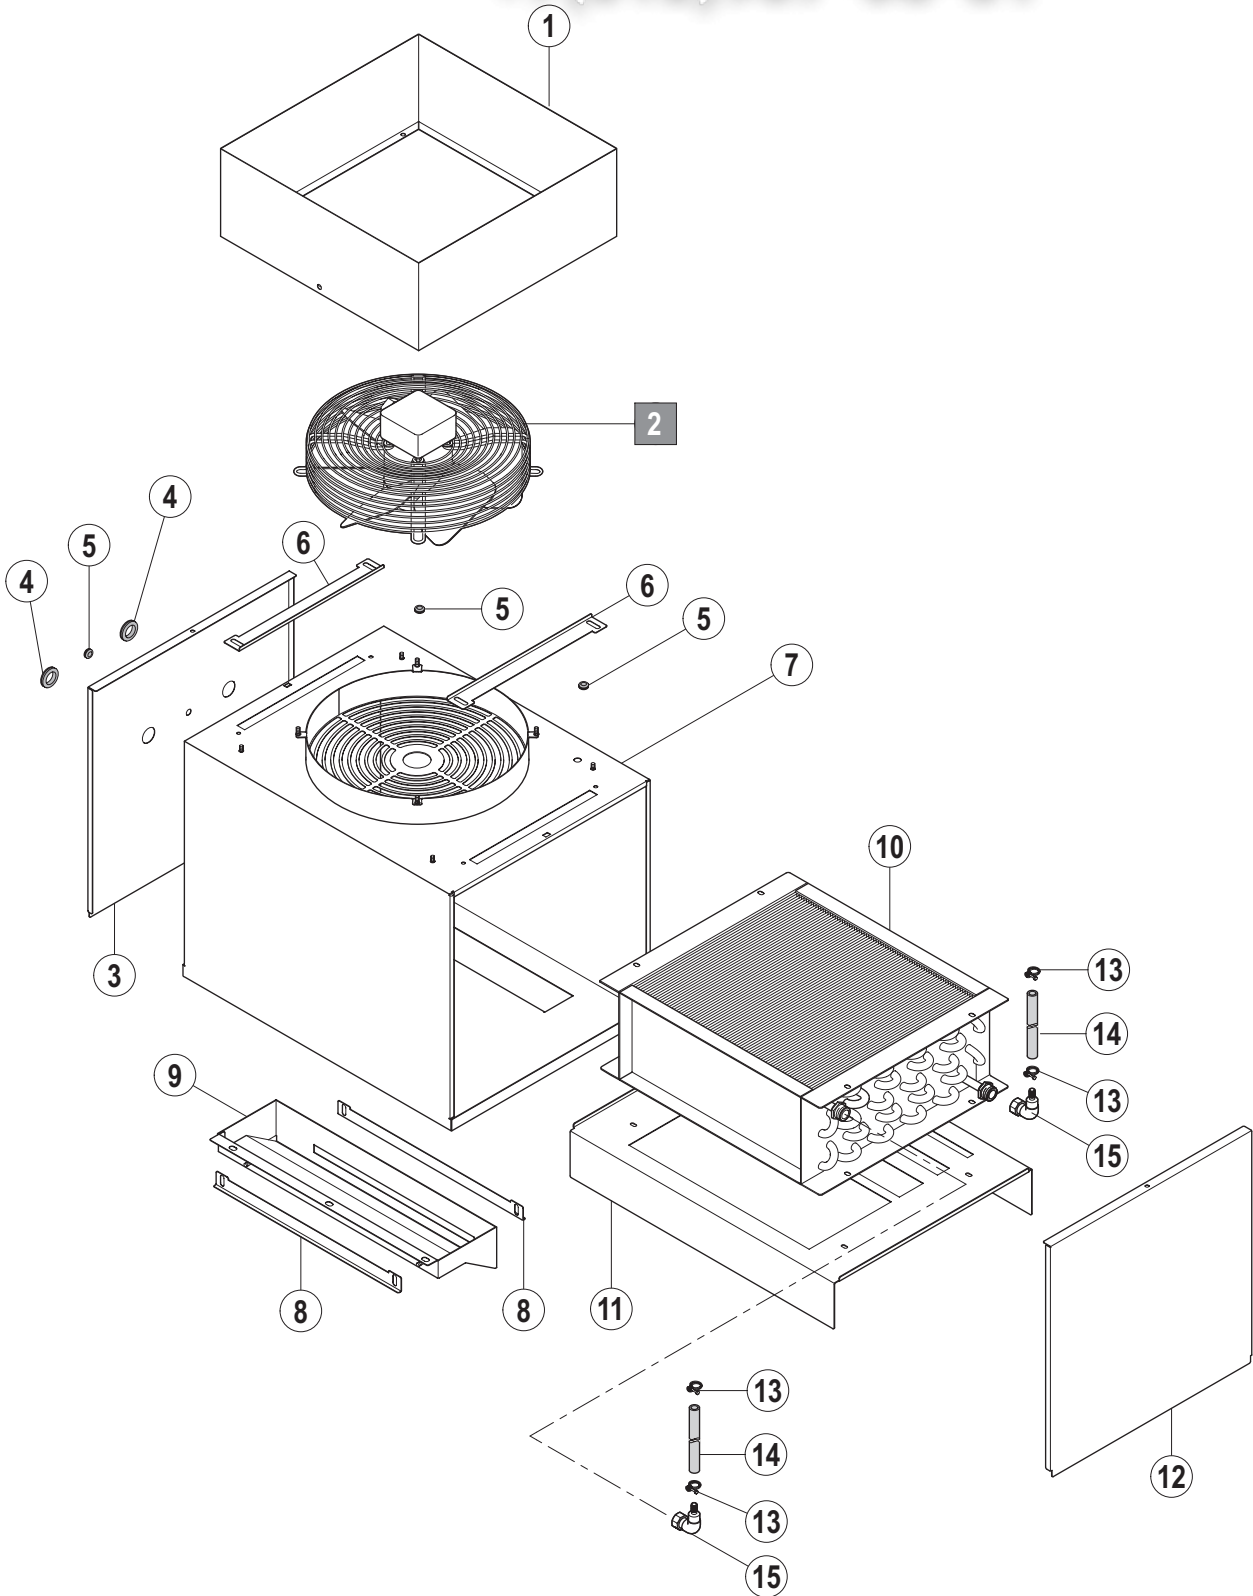

Зип Общепит
vsezip.ru
+7(812)987-08-81

CS / CN / CP
Wärmerückgewinnung
Heat recovery
Récupération de la chaleur

14.1

vsezip.ru

+7(812)987-08-81

Pos.	A	B			X [mm]	Bemerkung / Remarks / Remarques
		CS	CN	CP		
01		---	01-245744-002	=		
02		---	00-781492-...	=		siehe Schaltplan / see wiring diagram / voir schéma de câblage
03		---	01-245206-003	=		
04		---	00-227748-004	=		
05		---	00-227748-001	=		
06		---	01-291395-002	=		
07		---	01-291392-001	=		
08		---	01-291395-001	=		
09	L/R	---	01-291394-001	=		
	R/L	---	01-291394-002	=		
10		---	01-245490-007	=		standard
		---	01-245490-008	=		CrNi / SST / inox
11		---	01-245274-004	=		
12		---	01-245206-001	=		
13		---	00-323945-022	=		
14		---	01-245571-002	=		L=2000 mm
15		---	00-299240-001	=		