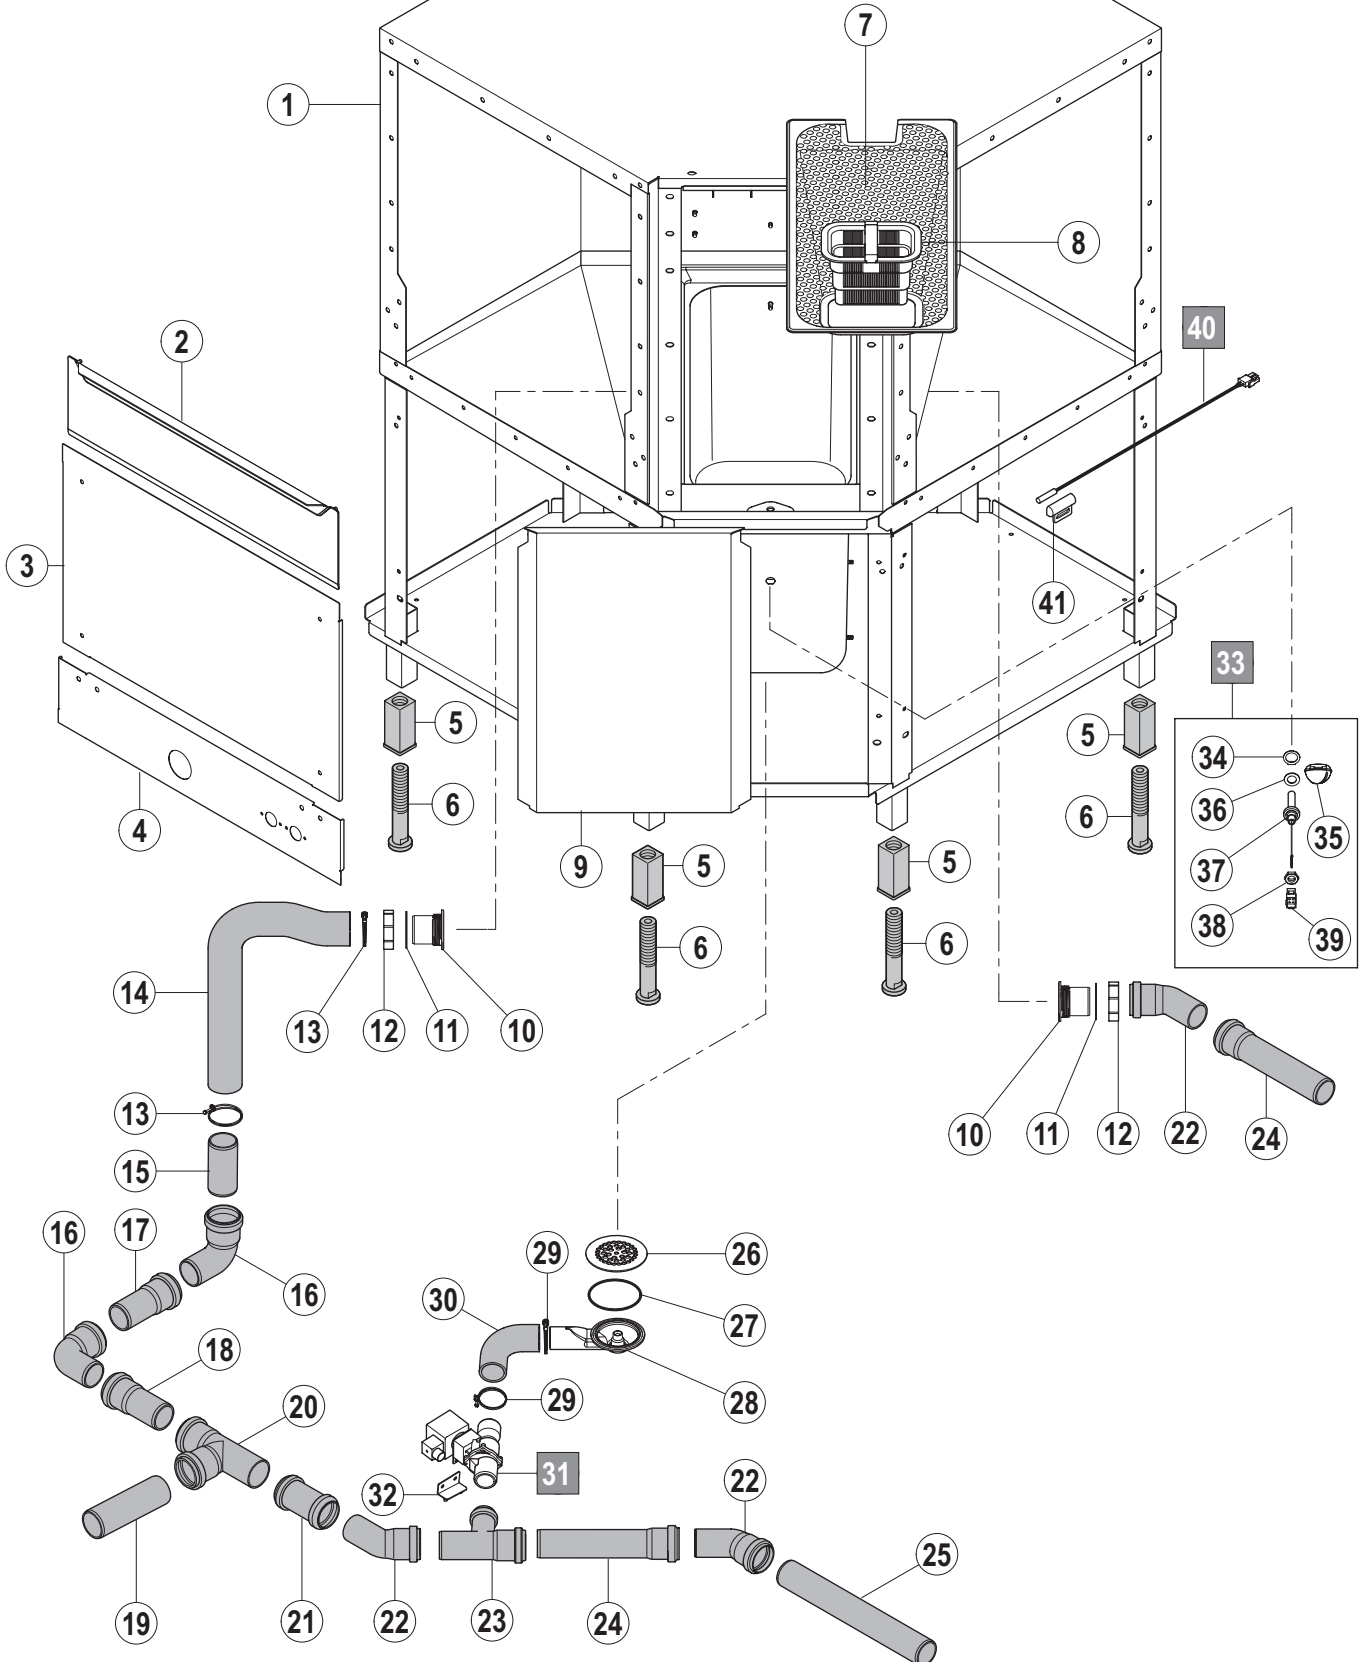

Pos.	A	B			X [mm]	Bemerkung / Remarks / Remarques	
		CS	CN	CP			
01	L/R	---	01-291999-001	=	+7(812)987-08-81		
	R/L	---	01-291999-002	=			
02		---	01-291429-001	=			
03	L/R	---	01-291409-001	=			
	R/L	---	01-291409-002	=			
04	L/R	---	01-291408-001	=			
	R/L	---	01-291408-002	=			
05		---	00-325008-001	=			
06		---	00-325007-001	=			
07		---	01-291289-001	=			
08		---	01-291515-001	=			
09	L/R	---	01-296137-001	=			
	R/L	---	01-296137-002	=			
10		---	01-245112-001	=			
11		---	01-245460-001	=			
12		---	01-245265-001	=			
13		---	00-323945-064	=			
14		---	01-291519-001	=			
15		---	00-325737-001	=			
16		---	00-230080-001	=			
17		---	00-229679-013	=			
18		---	00-229679-012	=			
19		---	00-325737-004	=			
20		---	00-230079-001	=			
21		---	00-229680-001	=			
22		---	00-377340-001	=			
23		---	00-323593-002	=			
24		---	00-229679-024	=			
25		---	00-325737-001	=			
26		---	01-245107-001	=			
27		---	01-245340-004	=			
28		---	01-245109-001	=			
29		---	00-323945-053	=			
30		---	01-291527-002	=			
31		---	00-774683-...	=			siehe Schaltplan / see wiring diagram / voir schéma de câblage
32		---	01-291684-002	=			
33		---	01-245621-002	=			
34		---	00-112467-000	=			
35		---	00-112674-000	=			
36		---	00-168611-021	=			
37		---	01-296000-001	=			
38		---	00-602476-000	=			
39		---	00-174994-013	=			
40		---	01-240288-001	=			
41		---	00-883838-001	=