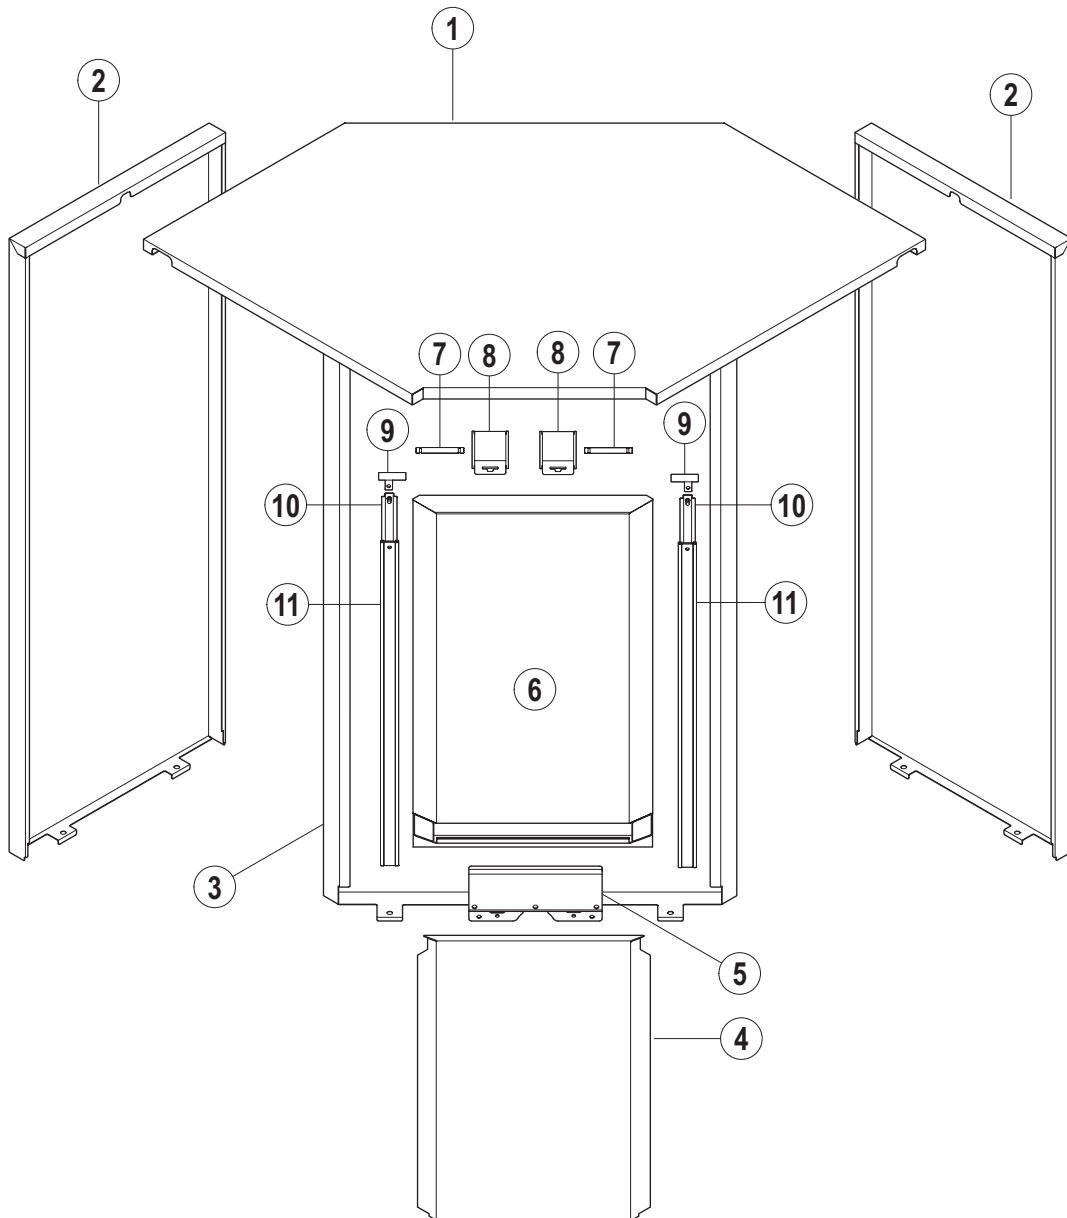

vsezip.ru

+7(812)987-08-81

05.3

Pos.	A	B			X [mm]	Bemerkung / Remarks / Remarques
		CS	CN	CP		
01		---	01-296154-001	=		ohne Isolierung / without insulation / sans isolation
		---	01-296154-002	=		mit Isolierung / with insulation / avec isolation
02		---	01-291317-004	=		ohne Isolierung / without insulation / sans isolation
		---	01-291711-004	=		mit Isolierung / with insulation / avec isolation
03		---	01-296116-001	=		ohne Isolierung / without insulation / sans isolation
		---	01-291711-006	=		mit Isolierung / with insulation / avec isolation
04		---	01-296-137-001	=		
05		---	01-245279-003	=		
06		---	01-296112-001	=		
07		---	01-245281-001	=		
08		---	01-245278-008	=		
09		---	01-291426-001	=		
10		---	01-245126-003	=		
11		---	00-325064-008	=