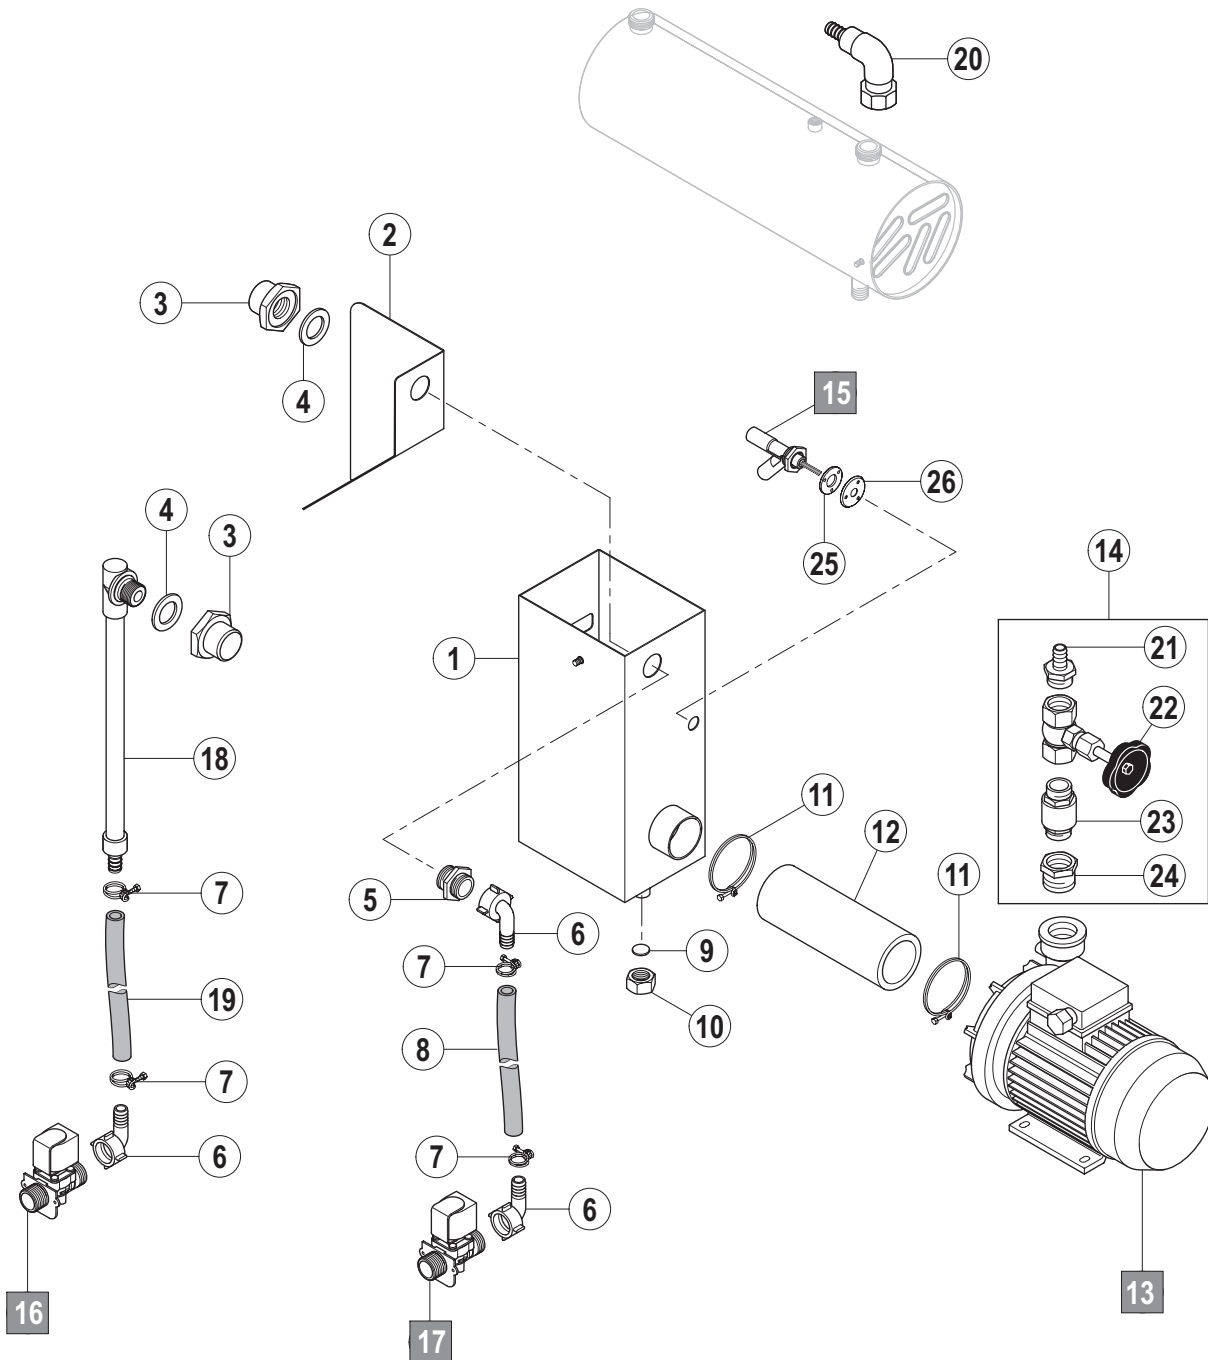

13.1

vsezip.ru

+7(812)987-08-81

Pos.	A	B			X [mm]	Bemerkung / Remarks / Remarques
		CS	CN	CP		
01		01-291436-001	=	---		
02		01-291662-001	=	---		
03		00-774670-001	=	---		
04		00-172986-027	=	---		
05		00-227931-000	=	---		
06		00-299240-001	=	---		
07		00-323945-022	=	---		
08		01-245571-013	=	---		L=1200 mm
09		00-168611-022	=	---		
10		00-600588-000	=	---		
11		00-323945-064	=	---		
12		00-693255-031	=	---		
13		00-897662-...	=	---		siehe Schaltplan / see wiring diagram / voir schéma de câblage
14		01-241859-001	=	---		
15		00-735171-002	=	---		
16		00-297808-012	=	---		Warmwasser / hot water / eau chaude
17		00-297808-010	=	---		Kaltwasser / cold water / eau froide
18		00-897686-001	=	---		
19		01-245571-002	=	---		L=2000 mm
20		01-245560-001	=	---		
21		00-897680-001	=	---		
22		01-241853-002	=	---		
23		00-897668-001	=	---		
24		00-603076-000	=	---		
25		00-774034-001	=	---		
26		00-774010-001	=	---		

13.1