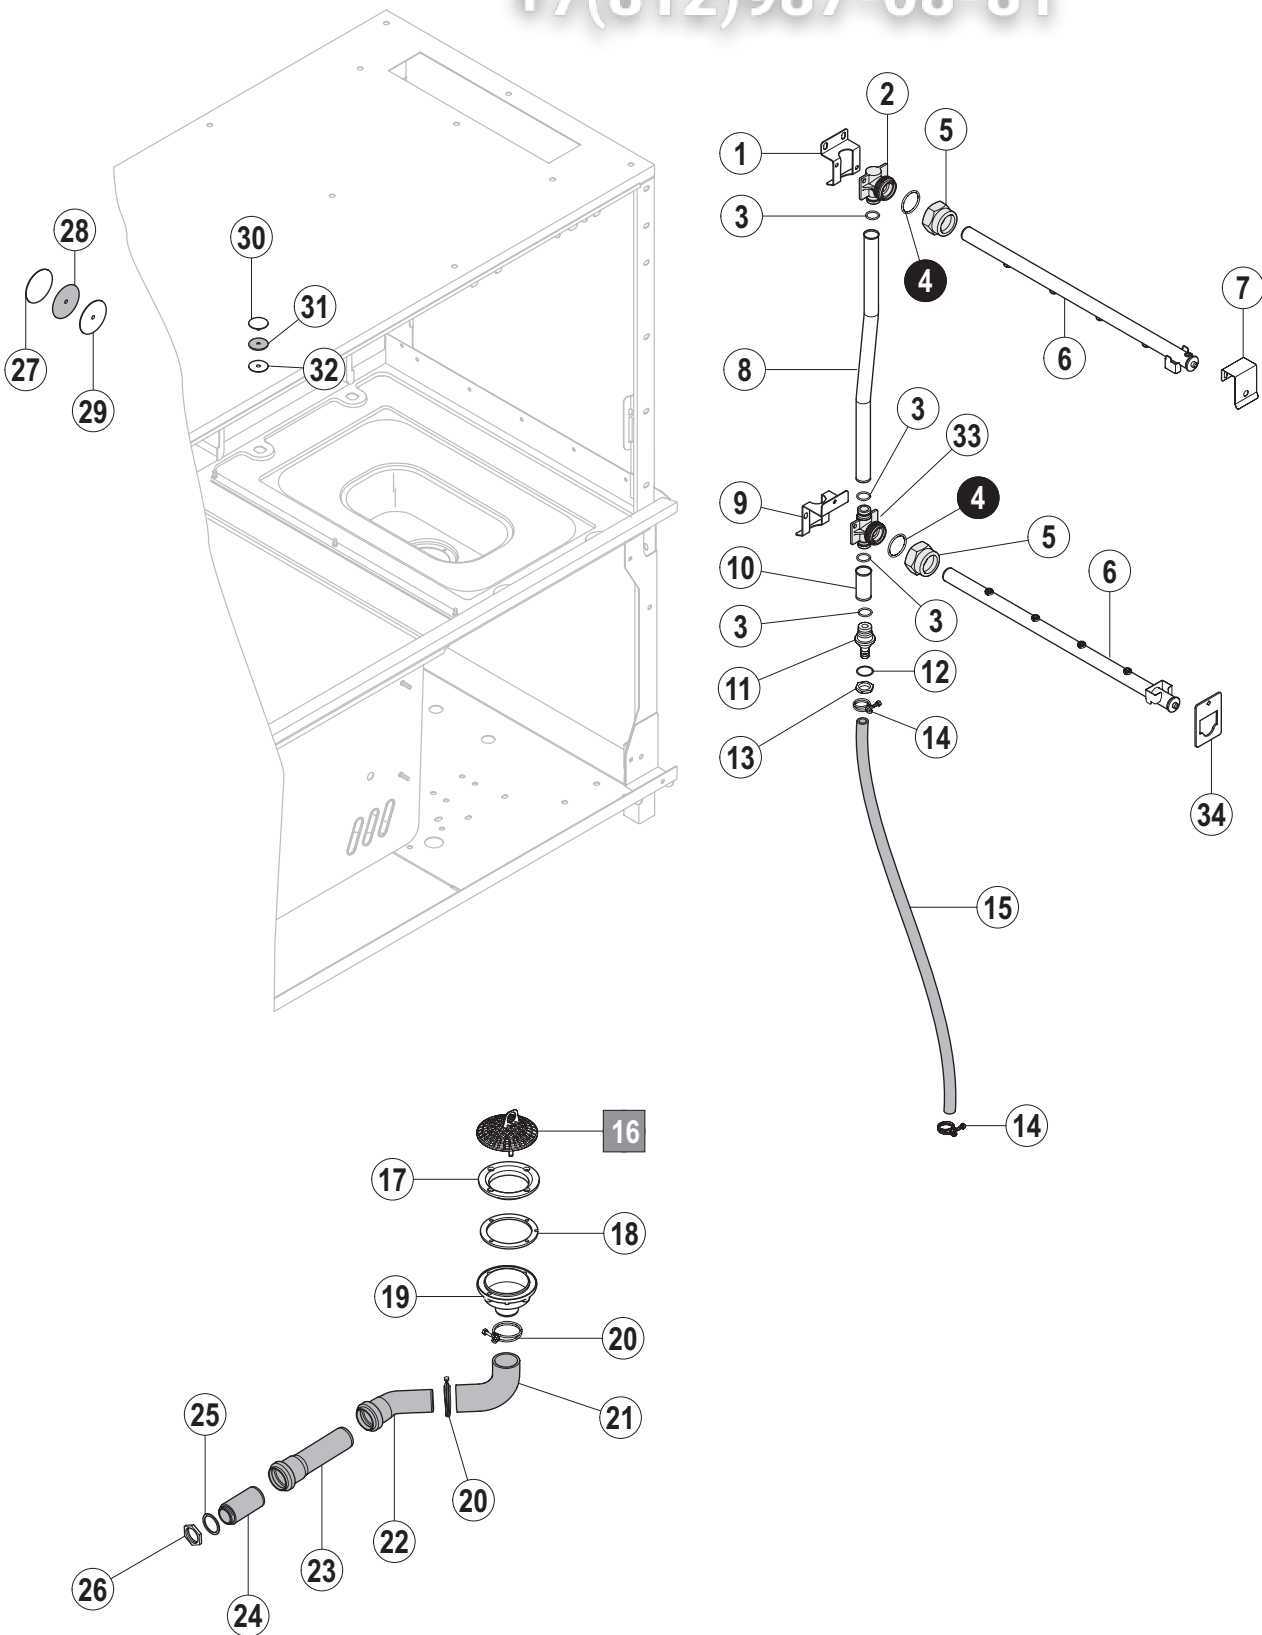

12.1

Pos.	A	B			X [mm]	Bemerkung / Remarks / Remarques
		CS	CN	CP		
01		01-291337-001	=	---		
02		01-245318-002	=	---		
03		01-245340-001	=	---		
04		00-884505-002	=	---		
05		00-885572-001	=	---		
06		01-291340-001	=	---		
07		01-245062-001	=	---		
08		01-245323-003	=	---		
09		01-291341-001	=	---		
10		01-291297-001	=	---		
11		01-245329-001	=	---		
12		01-245340-002	=	---		
13		01-172739-009	=	---		
14		00-323945-022	=	---		
15		01-245571-001	=	---		
16		00-775750-001	=	---		
17		00-324053-000	=	---		
18		00-324056-000	=	---		
19		01-291536-001	=	---		
20		00-323945-053	=	---		
21		01-291527-002	=	---		
22		00-377340-003	=	---		
23		00-325706-013	=	---		
24		00-774616-001	=	---		
25		00-172986-028	=	---		
26		00-172739-008	=	---		
27		00-869137-001	=	---		
28		00-168611-023	=	---		
29		00-696943-014	=	---		
30		00-869137-003	=	---		
31		00-168611-024	=	---		
32		00-696943-030	=	---		
33		01-245318-001	=	---		
34		01-245351-001	=	---