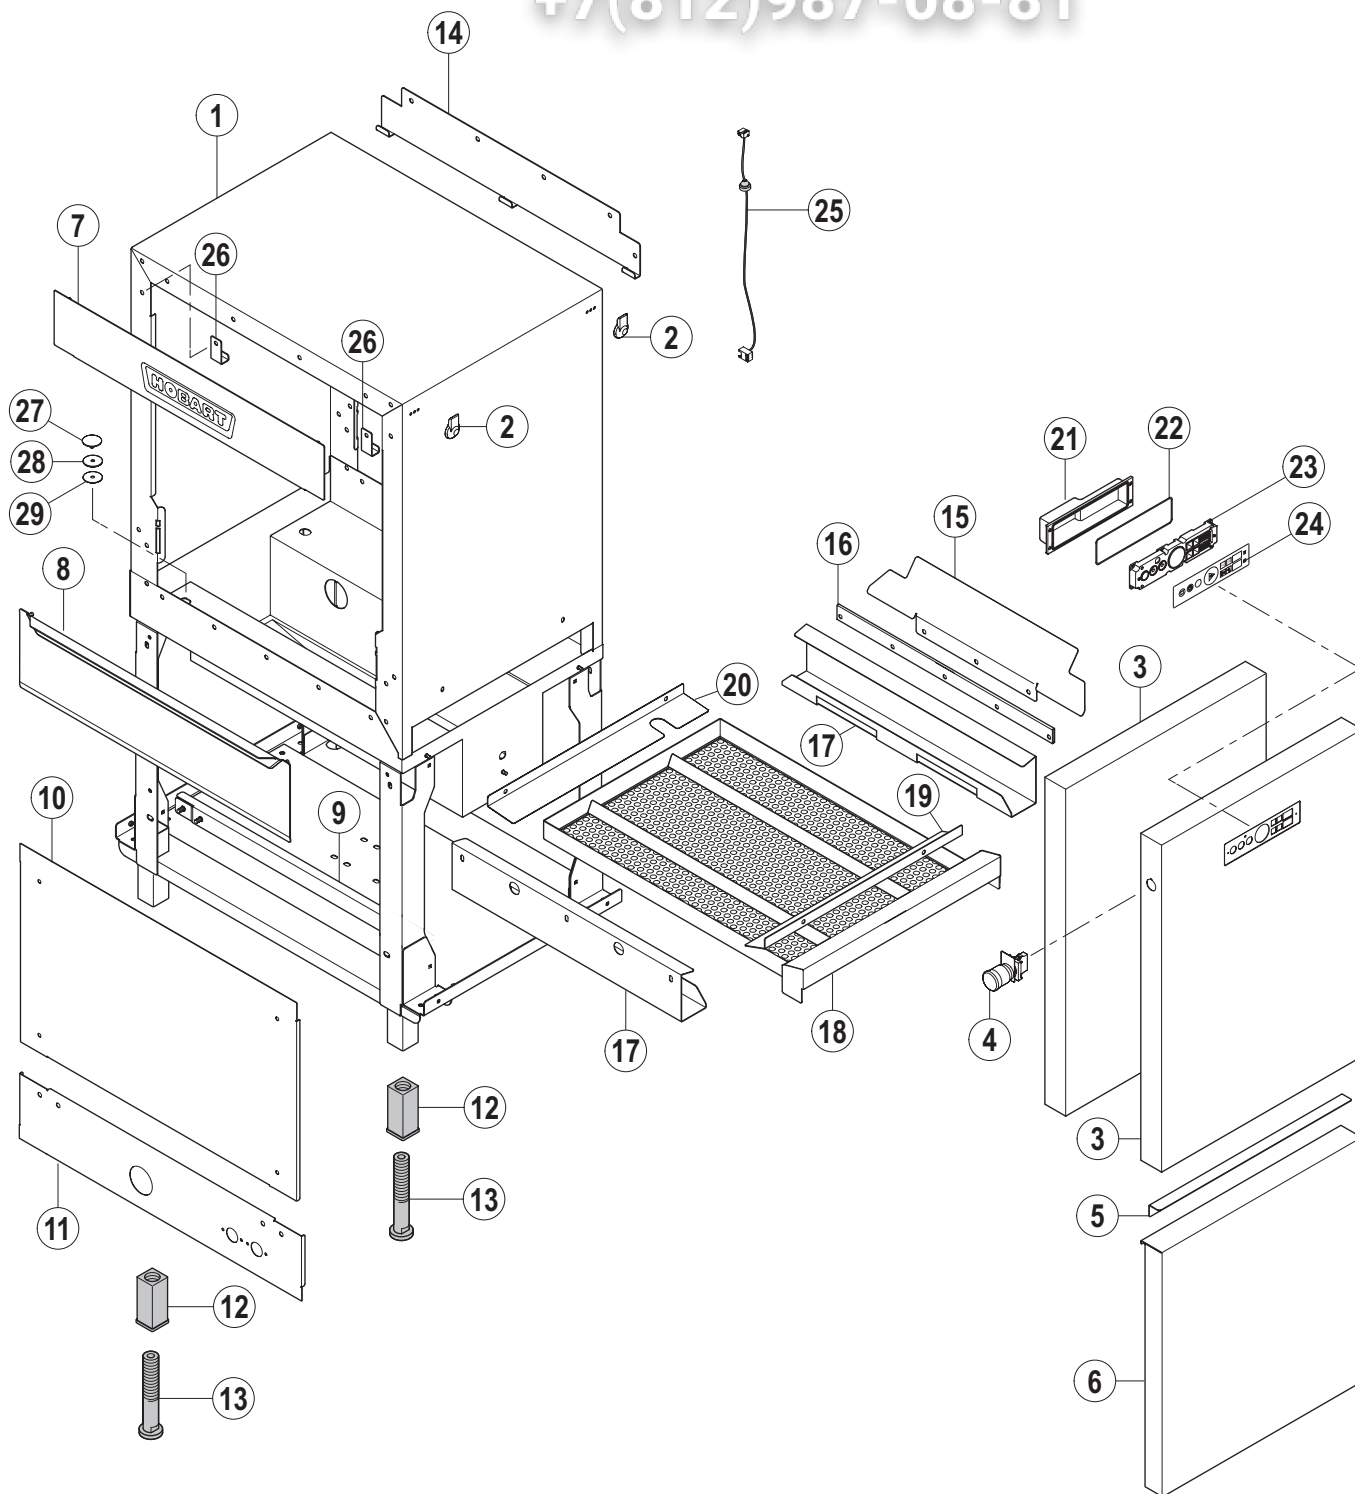

Laufrichtung
Working direction
Sens de marche

Maschinen-Grundtyp
Basic machine
Machine de base

Länge
Length
Longueur

vsezip.ru

7(812)987-08-81

Pos.	A	B			X [mm]	Bemerkung / Remarks / Remarques
		CS	CN	CP		
01	L/R	01-291558-003	01-291558-001	01-291558-001		
	R/L	01-291558-004	01-291558-002	01-291558-002		
02		00-325037-001	00-325037-001	00-325037-001		
03	L/R	01-291488-006	01-291488-001	01-291488-005		
	R/L	01-291488-006	01-291488-002	01-291488-005		
04		01-291707-001	=	=		
05		00-896335-001	=	=		
06		01-291785-001	=	=		
07		01-291497-001	=	=		
08		01-291429-001	=	=		
09		01-291432-001	=	=		
10		01-291409-002	=	=		
11	L/R	01-291408-001	=	=		
	R/L	01-291408-002	=	=		
12		00-325008-001	=	=		
13		00-325007-001	=	=		
14		01-291538-001	=	=		
15		00-896430-003	=	=		
16		00-325155-003	=	=		
17		01-291783-001	=	=		
18		01-291782-001	=	=		
19		01-291784-001	=	=		
20	L/R	01-291784-002	=	=		
	R/L	01-291784-003	=	=		
21		---	00-883984-001	---		
22		---	00-883805-001	---		
23		---	00-897540-002	---		
24		---	01-291845-001	---		
25		---	01-249757-001	---		
26		01-291508-001	=	=		
27		00-869137-003	=	=		
28		00-168611-024	=	=		
29		00-696943-030	=	=