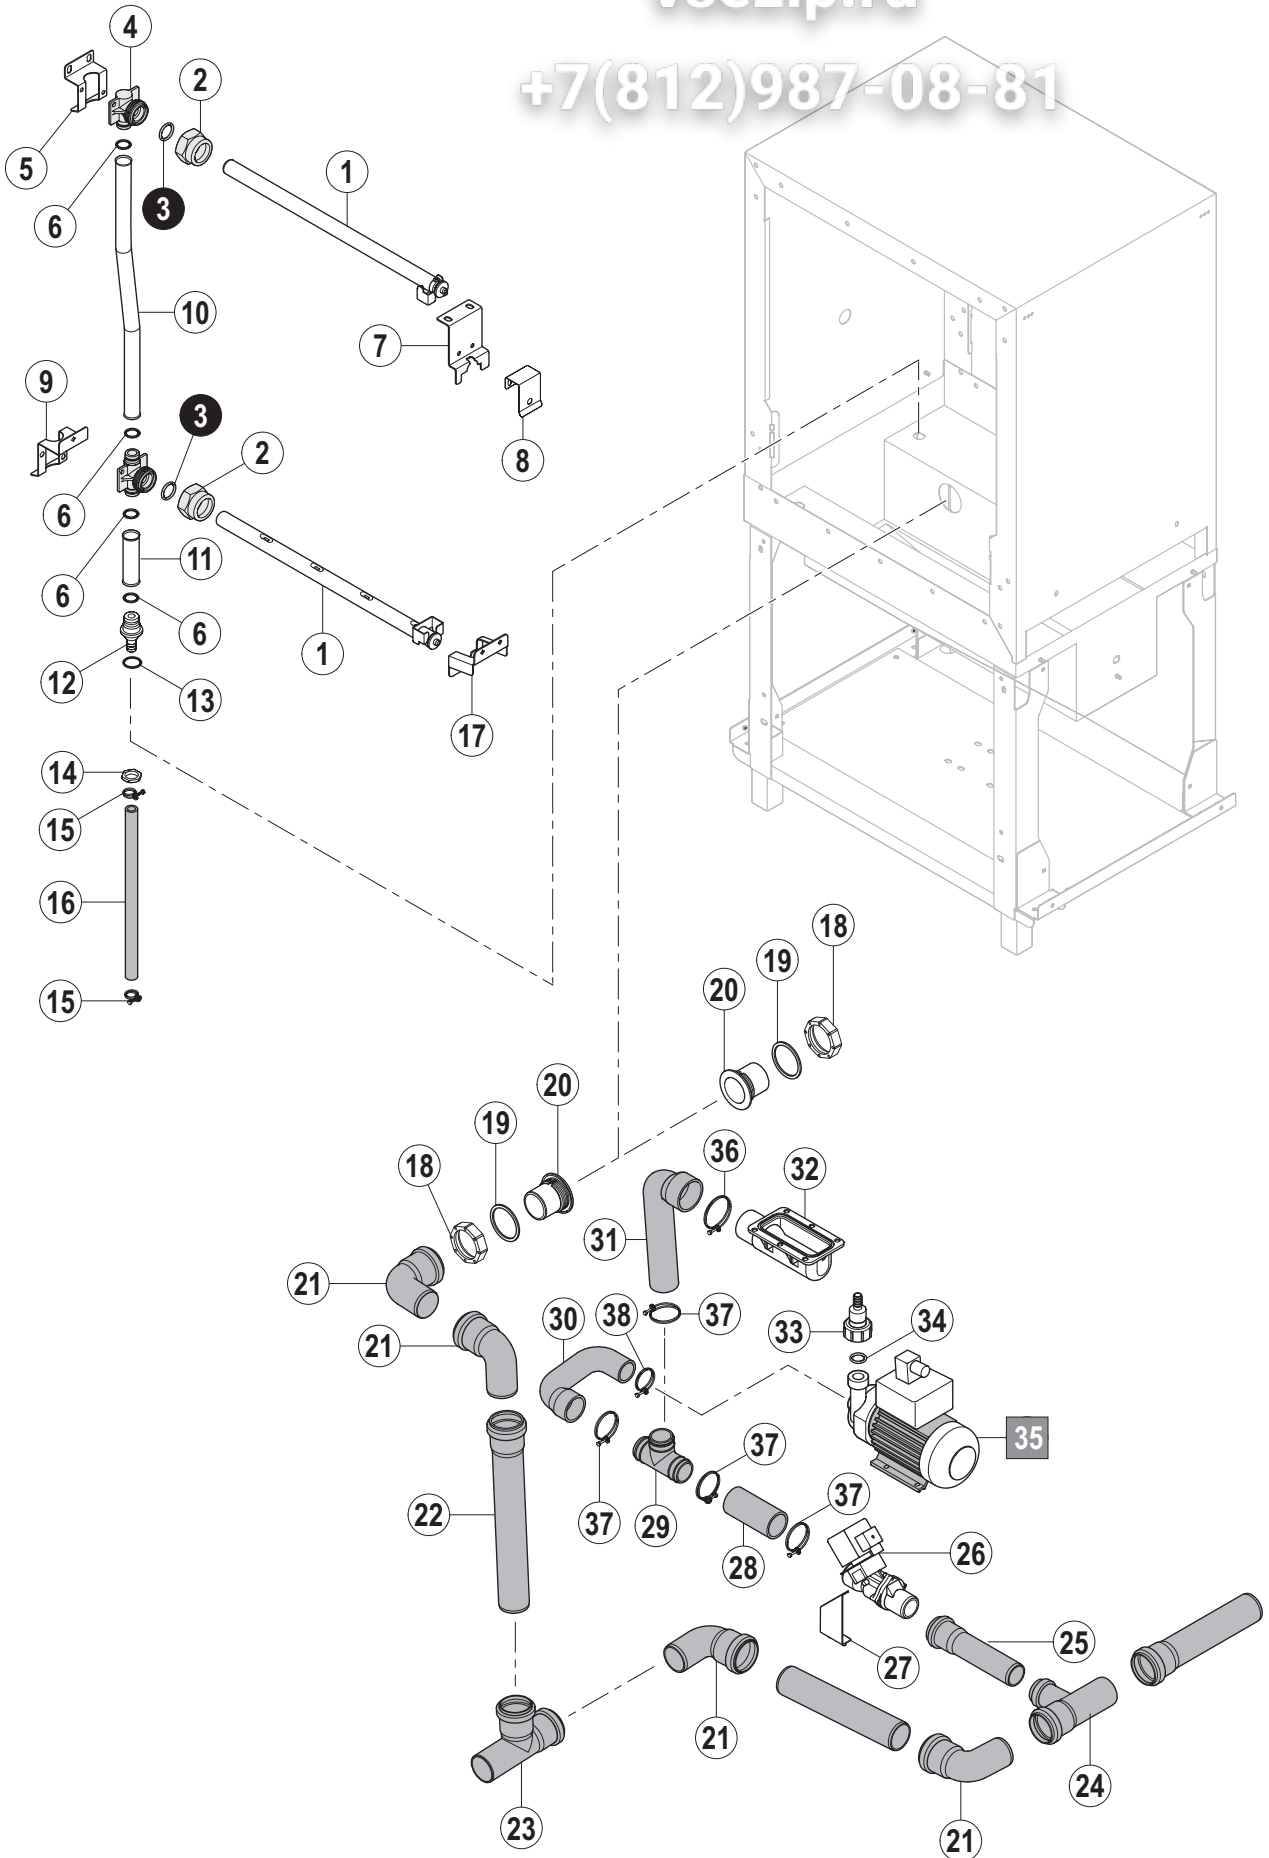

vsezip.ru

+7(812)987-08-81

vsezip.ru

+7(812)987-08-81

Pos.	A	B			X [mm]	Bemerkung / Remarks / Remarques
		CS	CN	CP		
01		01-291307-001	=			
02		00-885572-001	=			
03		00-884505-002	=			
04		01-245318-002	=			
05		01-291337-001	=			
06		01-245340-001	=			
07		01-291495-001	=			
08		01-245062-001	=			
09		01-291341-001	=			
10		01-245323-003	=			
11		01-291297-003	=			
12		01-245329-001	=			
13		01-245340-002	=			
14		00-172739-009	=			
15		00-323945-022	=			
16		01-245571-014	=			
17		01-291494-001	=			
18		01-245165-001	=			
19		01-245460-001	=			
20		01-245112-001	=			
21		00-230080-001	=			
22		00-229679-015	=			
23		00-230079-001	=			
24		00-323593-002	=			
25		00-325706-011	=			
26		00-774683-...	=			siehe Schaltplan / see wiring diagram / voir schéma de câblage
27		01-291686-001	=			
28		01-291525-002	=			
29		01-291562-001	=			
30		01-291691-001	=			
31		01-242108-002	=			
32		00-325529-001	=			
33		00-895735-001	=			
34		00-067500-072	=			
35		00-781237-...	=			siehe Schaltplan / see wiring diagram / voir schéma de câblage
36		00-325945-064	=			
37		00-325945-053	=			
38		00-325945-043	=