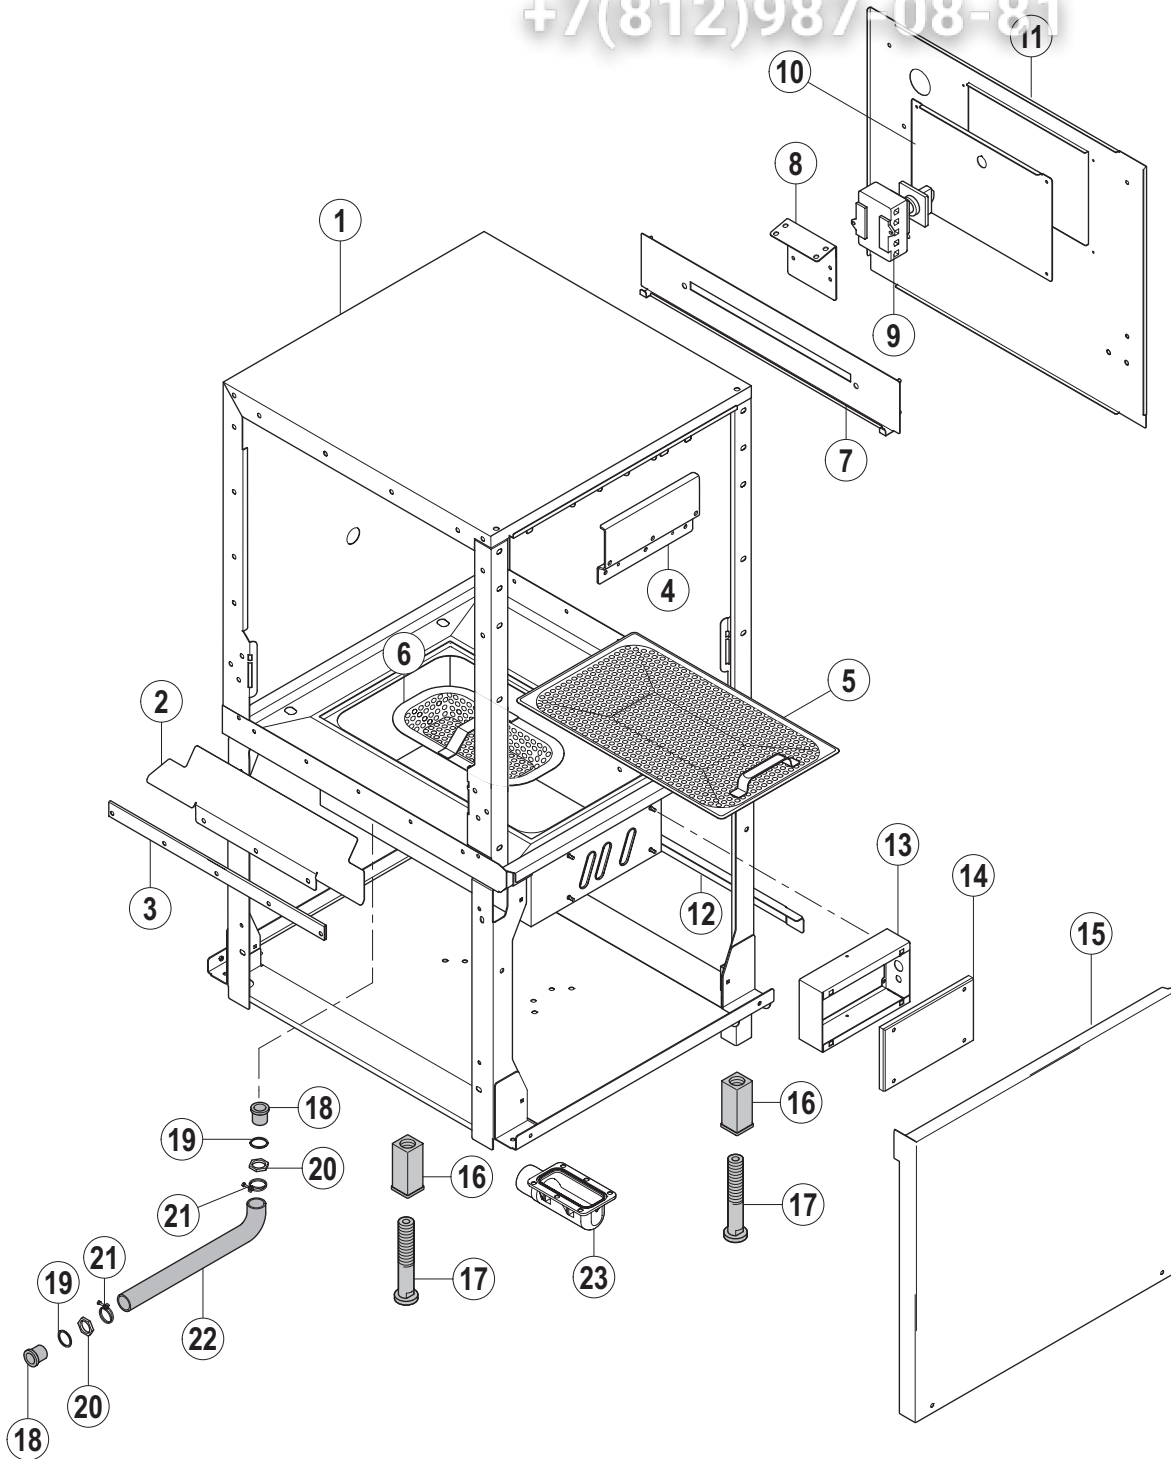

08.1

www.vsezip.ru
+7(812)987-08-81

Pos.	A	B			X [mm]	Bemerkung / Remarks / Remarques
		CS	CN	CP		
01	L/R	---	01-291880-001	01-291880-003		
	R/L		01-291880-002	01-291880-004		
02		---	00-896430-003	=		
03		---	00-325155-003	=		
04		---	01-245279-002	=		
05		---	---	01-245118-010		
06		---	00-868460-001	---		
07		---	01-291434-001	=		
08		---	01-291425-002	---		
09		---	00-785574-...	---		siehe Schaltplan / see wiring diagram / voir schéma de câblage
10		---	01-291427-001	---		
11	L/R	---	01-291419-001	---		
	R/L		01-291419-002	---		
12		---	01-291432-011	=		
13		---	---	01-245655-002		
14		---	---	01-245656-004		
15	L/R	---	01-291407-007	01-291407-008		
	R/L		01-291407-006	01-291407-008		
16		---	00-325008-001	=		
17		---	00-325007-001	=		
18		---	00-229446-003	=		
19		---	00-168611-011	=		
20		---	00-172739-002	=		
21		---	00-323945-033	=		
22		---	00-898242-003	=		
23		---	00-325529-001	=		
24		---	01-240288-001	=		
25		---	00-883838-001	=		

08.1