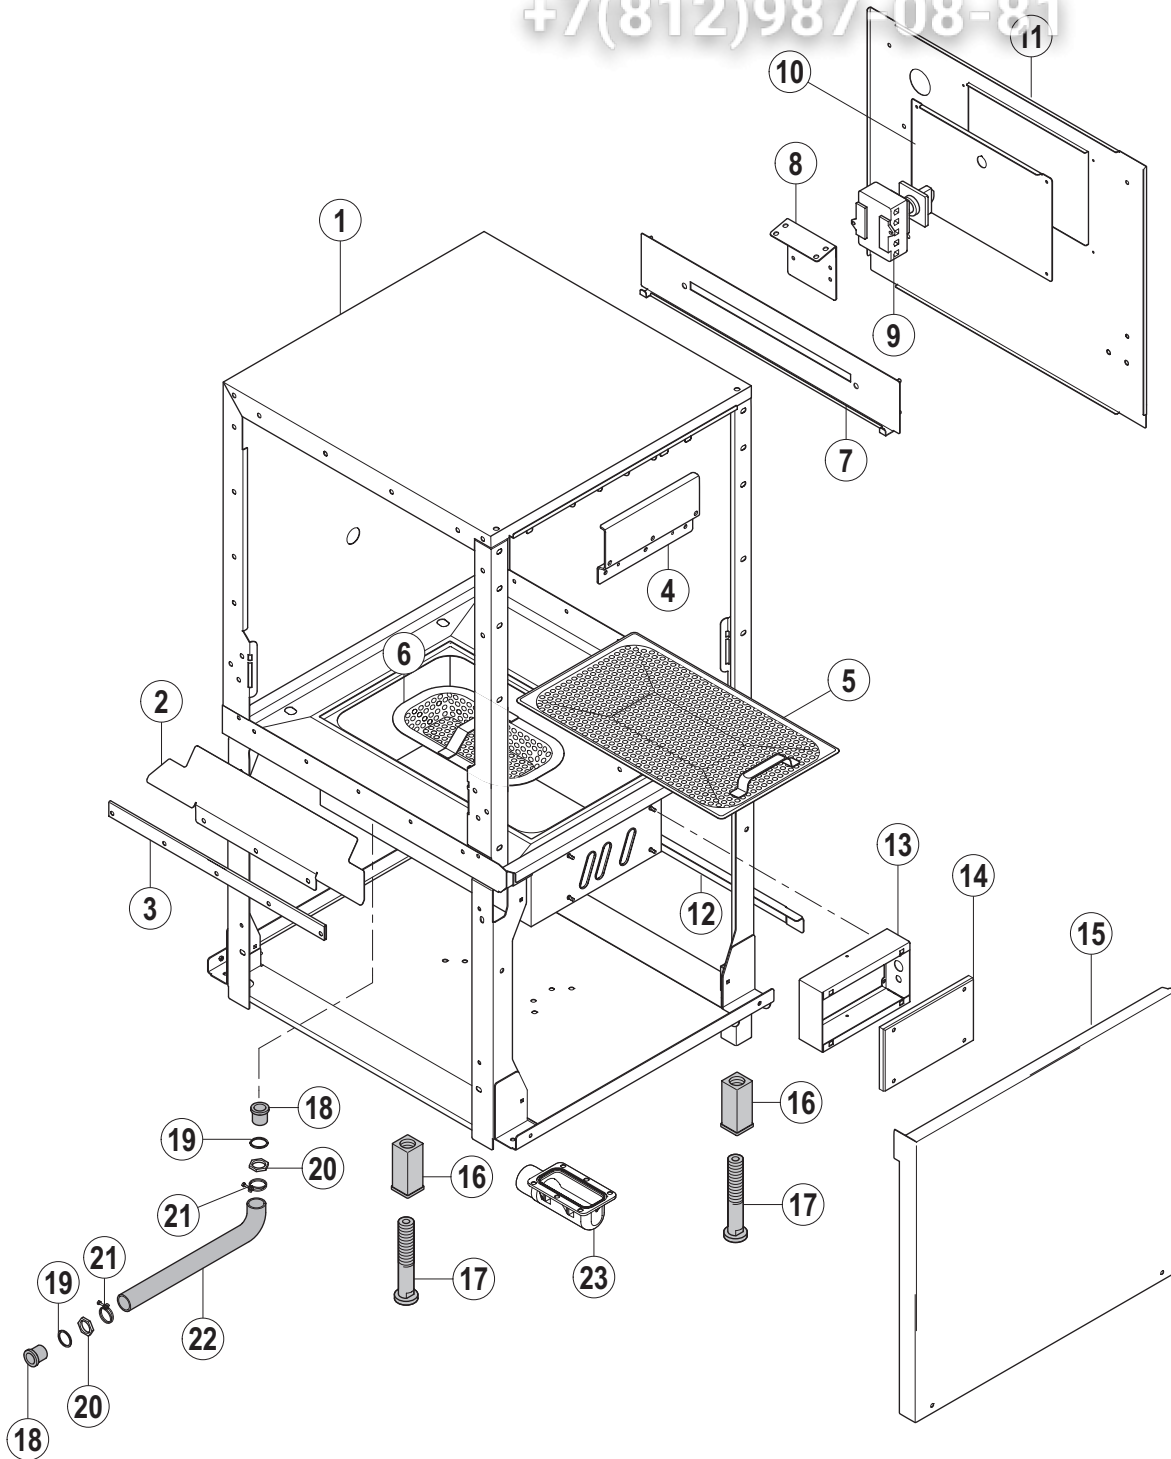

07.2

Зип Общепит
vsezip.ru
+7(812)987-08-81

07.2

Зип Общепит
vsezip.ru
+7(812)987-08-81

CS / CN / CP
Spülmodul
Rinse module
Module de rinçage

08.1

www.vsezip.ru
7(812)987-08-81

Pos.	A	B			X [mm]	Bemerkung / Remarks / Remarques
		CS	CN	CP		
01	L/R	---	01-291880-001	01-291880-003		
	R/L		01-291880-002	01-291880-004		
02		---	00-896430-003	=		
03		---	00-325155-003	=		
04		---	01-245279-002	=		
05		---	---	01-245118-010		
06		---	00-868460-001	---		
07		---	01-291434-001	=		
08		---	01-291425-002	---		
09		---	00-785574-...	---		siehe Schaltplan / see wiring diagram / voir schéma de câblage
10		---	01-291427-001	---		
11	L/R	---	01-291419-001	---		
	R/L		01-291419-002	---		
12		---	01-291432-011	=		
13		---	---	01-245655-002		
14		---	---	01-245656-004		
15	L/R	---	01-291407-007	01-291407-008		
	R/L		01-291407-006	01-291407-008		
16		---	00-325008-001	=		
17		---	00-325007-001	=		
18		---	00-229446-003	=		
19		---	00-168611-011	=		
20		---	00-172739-002	=		
21		---	00-323945-033	=		
22		---	00-898242-003	=		
23		---	00-325529-001	=		
24		---	01-240288-001	=		
25		---	00-883838-001	=		