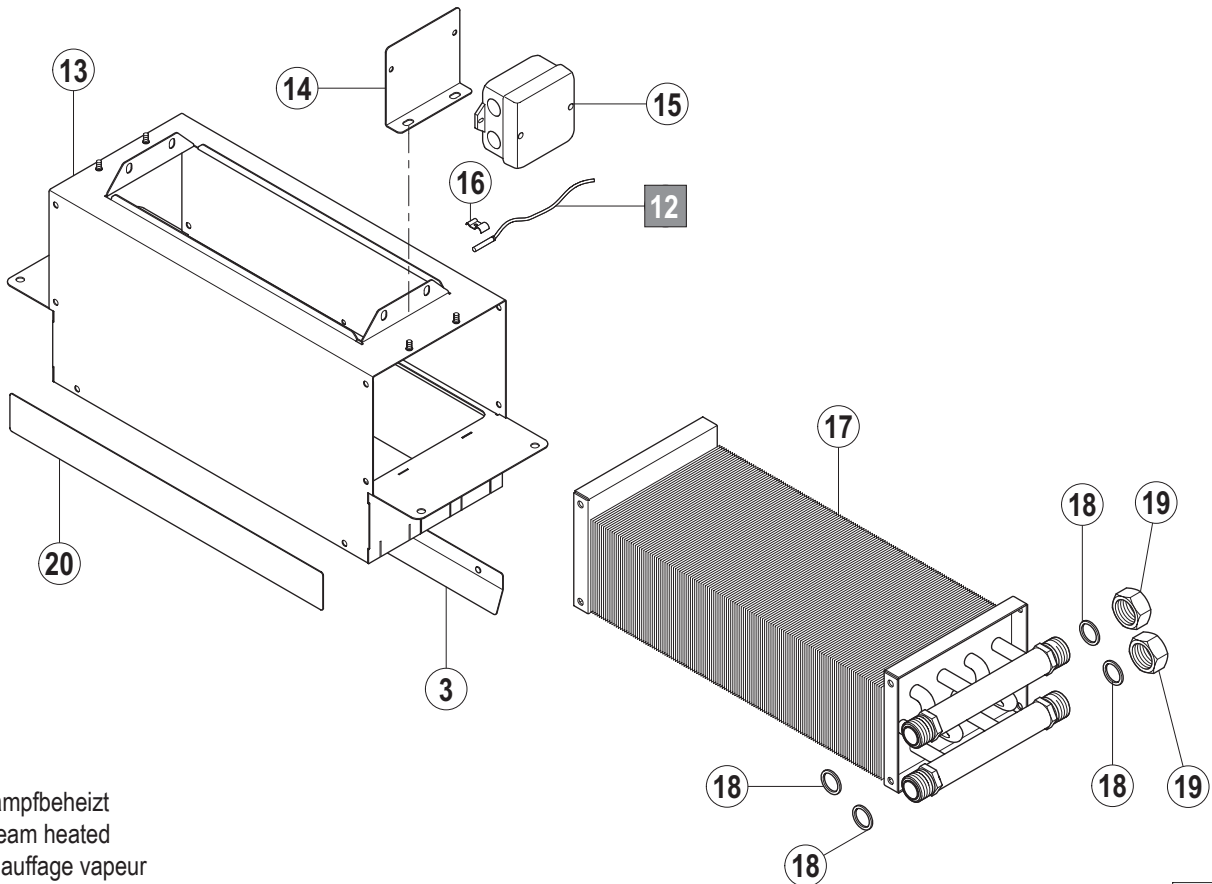

18.3

Pos.	A	B			X [mm]	Bemerkung / Remarks / Remarques
		CS	CN	CP		
01		01-291465-001	=	=		
02		01-245214-004	=	=		
03		01-245557-005	=	=		
04		00-229189-...	=	=		Nr. siehe Flansch / no. see flange / no. voir bride
05		01-245554-002	=	=		
06		01-291463-001	=	=		
07		00-227748-001	=	=		
08		00-226505-001	---	---		
09		00-695661-003	=	=		
10		00-695665-003	=	=		
11		00-378791-000	=	=		
12		---	00-775612-001	=		
13		---	01-291894-001	=		
14		---	01-291974-001	=		
15		---	00-232633-000	=		
16		---	00-324157-000	=		
17		---	01-291895-001	=		
18		---	00-302574-014	=		
19		---	01-245605-001	=		
20		---	01-296197-001	=		nur CDC / only CDC / seulement CDC