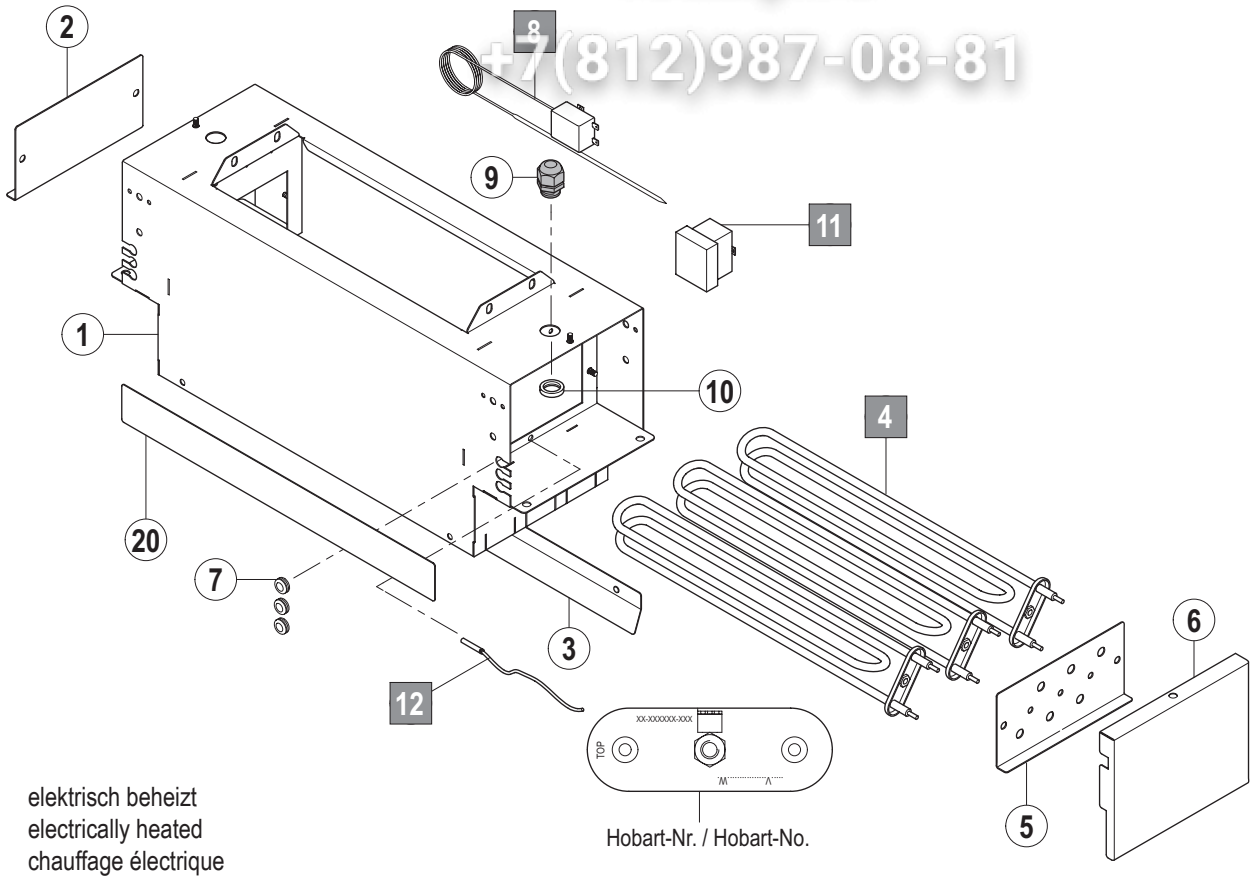

18.3

vsezip.ru

+7(812)987-08-81

Pos.	A	B			X [mm]	Bemerkung / Remarks / Remarques
		CS	CN	CP		
01		01-291465-001	=	=		
02		01-245214-004	=	=		
03		01-245557-005	=	=		
04		00-229189-...	=	=		Nr. siehe Flansch / no. see flange / no. voir bride
05		01-245554-002	=	=		
06		01-291463-001	=	=		
07		00-227748-001	=	=		
08		00-226505-001	---	---		
09		00-695661-003	=	=		
10		00-695665-003	=	=		
11		00-378791-000	=	=		
12		---	00-775612-001	=		
13		---	01-291894-001	=		
14		---	01-291974-001	=		
15		---	00-232633-000	=		
16		---	00-324157-000	=		
17		---	01-291895-001	=		
18		---	00-302574-014	=		
19		---	01-245605-001	=		
20		---	01-296197-001	=		nur CDC / only CDC / seulement CDC