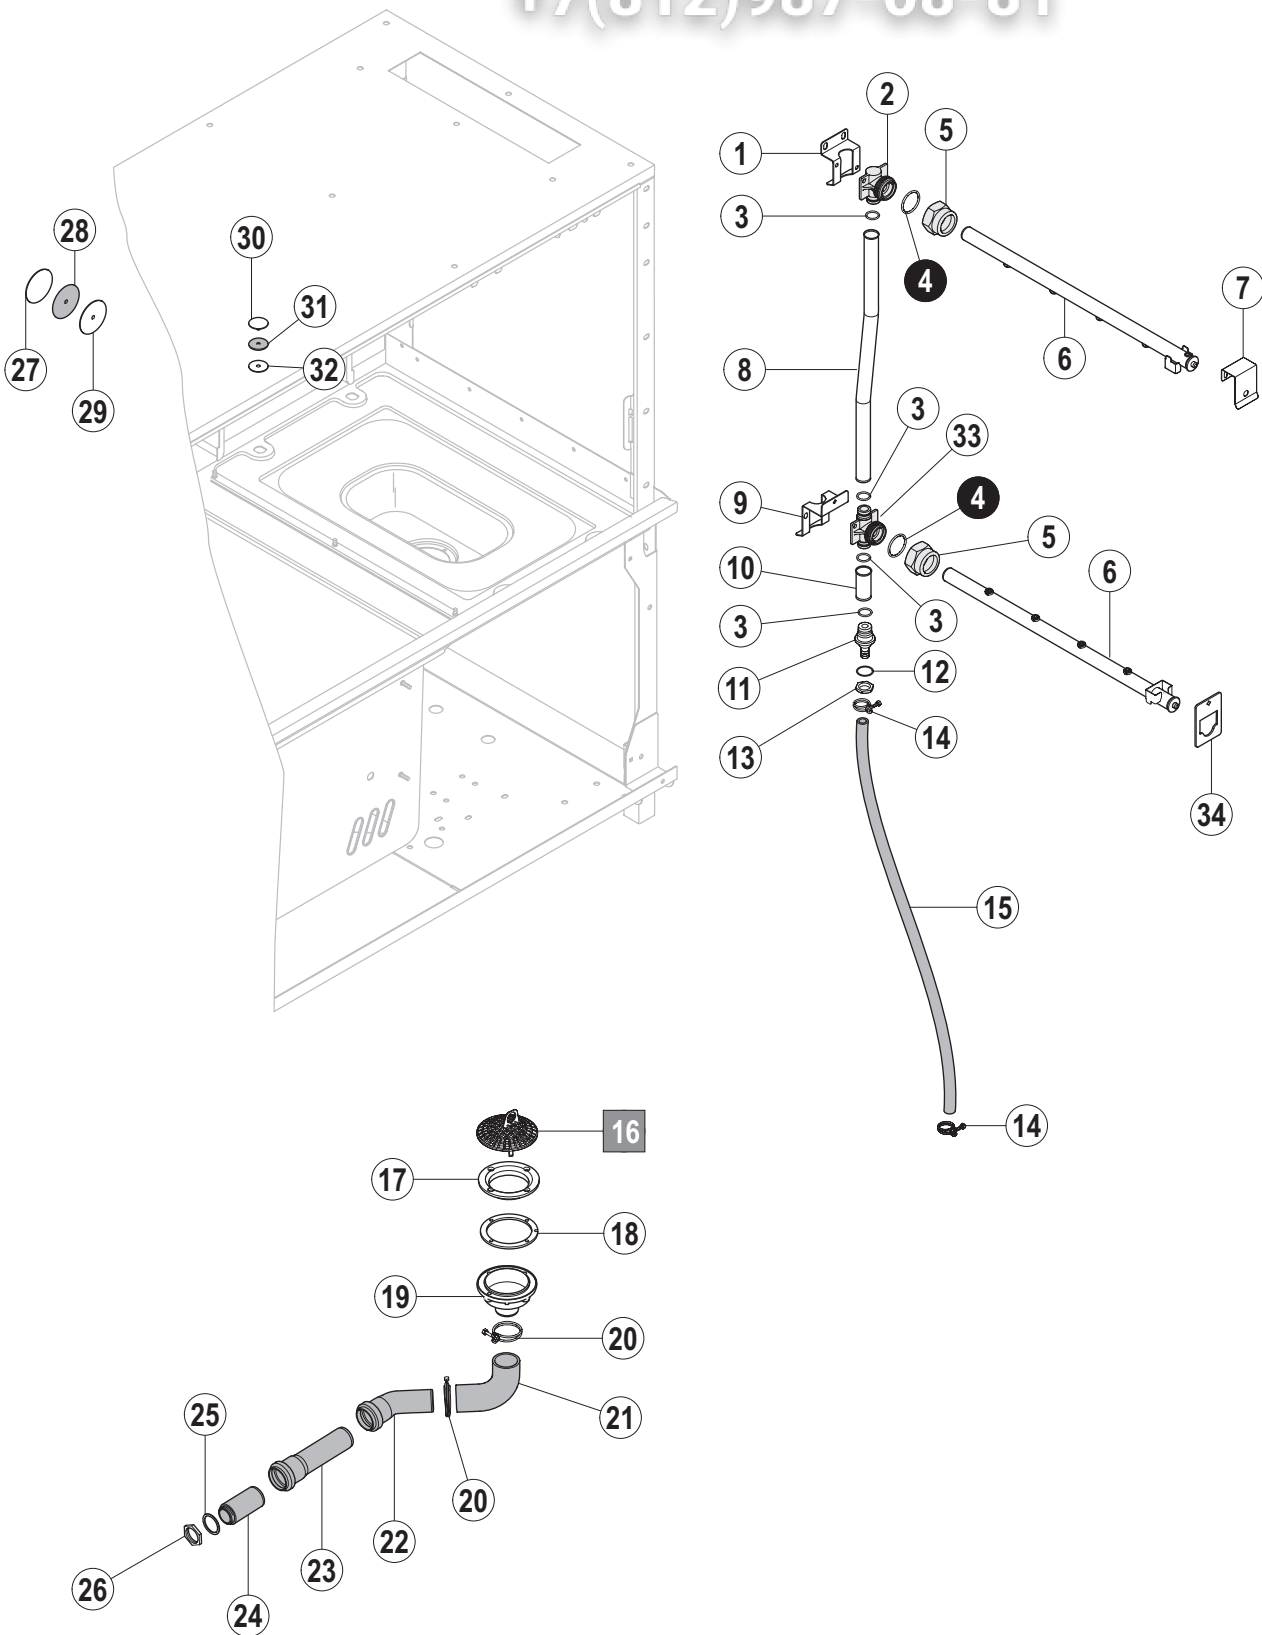

12.1

Автоматический
vsezip.ru
+7(812)987-08-81

Pos.	A	B			X [mm]	Bemerkung / Remarks / Remarques
		CS	CN	CP		
01		01-291337-001	=	---		
02		01-245318-002	=	---		
03		01-245340-001	=	---		
04		00-884505-002	=	---		
05		00-885572-001	=	---		
06		01-291340-001	=	---		
07		01-245062-001	=	---		
08		01-245323-003	=	---		
09		01-291341-001	=	---		
10		01-291297-001	=	---		
11		01-245329-001	=	---		
12		01-245340-002	=	---		
13		01-172739-009	=	---		
14		00-323945-022	=	---		
15		01-245571-001	=	---		
16		00-775750-001	=	---		
17		00-324053-000	=	---		
18		00-324056-000	=	---		
19		01-291536-001	=	---		
20		00-323945-053	=	---		
21		01-291527-002	=	---		
22		00-377340-003	=	---		
23		00-325706-013	=	---		
24		00-774616-001	=	---		
25		00-172986-028	=	---		
26		00-172739-008	=	---		
27		00-869137-001	=	---		
28		00-168611-023	=	---		
29		00-696943-014	=	---		
30		00-869137-003	=	---		
31		00-168611-024	=	---		
32		00-696943-030	=	---		
33		01-245318-001	=	---		
34		01-245351-001	=	---