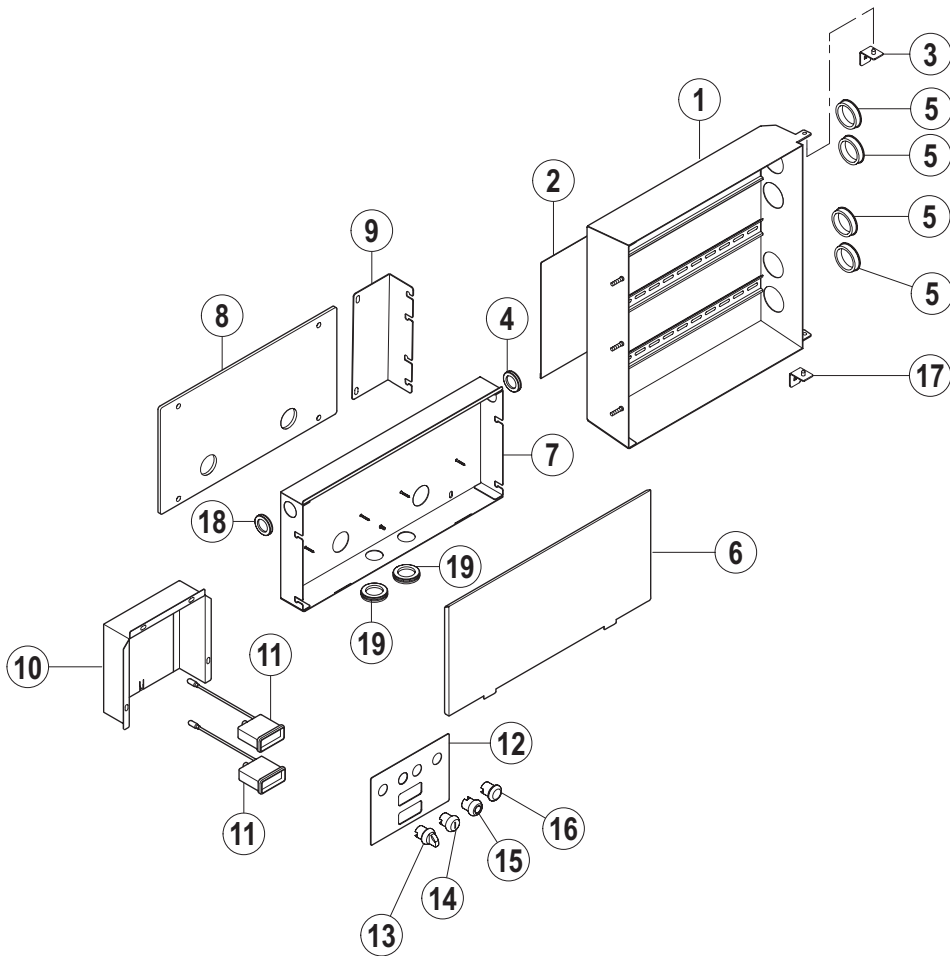

Pos.	A	B			X [mm]	Bemerkung / Remarks / Remarques
		CS	CN	CP		
01		01-291422-001	=	---		
02		00-374384-000	=	---		
03		01-245228-002	=	---		
04		00-785565-004	=	---		
05		00-886756-001	=	---		
06		00-895732-001	=	---		
07		01-291424-001	=	---		
08		01-291499-001	=	---		
09		01-291786-001	---	---		
10		00-899256-001	---	---		
11		00-228720-003	---	---		
12		01-291809-001	---	---		ohne / without / sans Pos.11
		01-291809-002	---	---		mit / with / avec Pos.11
13		00-8870015-61	---	---		
14		00-887015-033	---	---		
15		00-887015-021	---	---		
16		00-887015-047	---	---		
17		01-245228-003	=	---		
18		00-227748-004	=	---		
19		00-785565-005	=	---		

06.2