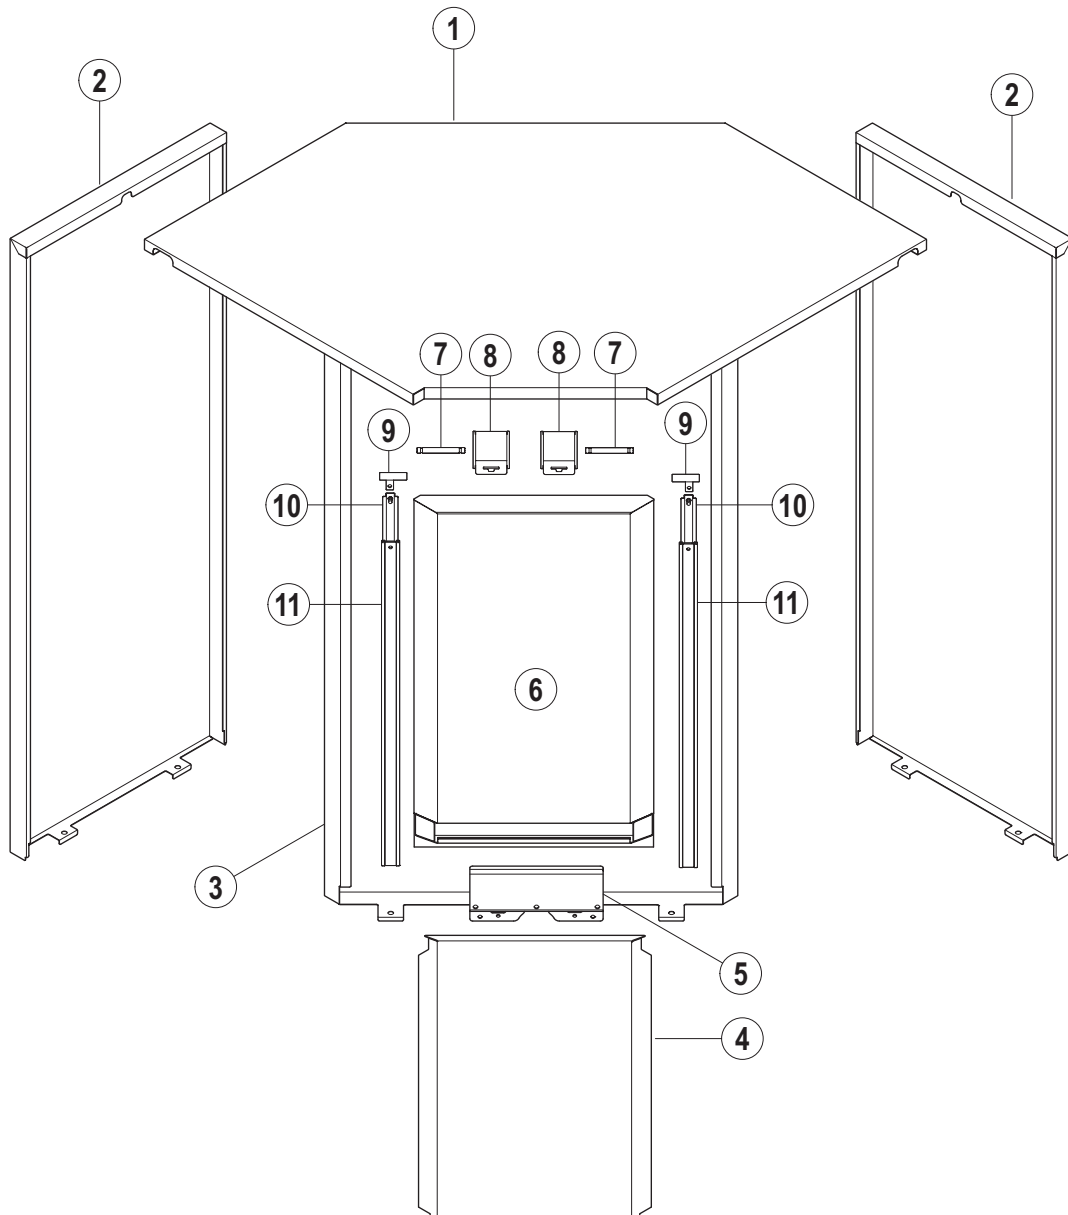

vsezip.ru
+7(812)987-08-81

Pos.	A	B			X [mm]	Bemerkung / Remarks / Remarques
		CS	CN	CP		
01		---	01-296154-001	=		ohne Isolierung / without insulation / sans isolation
		---	01-296154-002	=		mit Isolierung / with insulation / avec isolation
02		---	01-291317-004	=		ohne Isolierung / without insulation / sans isolation
		---	01-291711-004	=		mit Isolierung / with insulation / avec isolation
03		---	01-296116-001	=		ohne Isolierung / without insulation / sans isolation
		---	01-291711-006	=		mit Isolierung / with insulation / avec isolation
04		---	01-296-137-001	=		
05		---	01-245279-003	=		
06		---	01-296112-001	=		
07		---	01-245281-001	=		
08		---	01-245278-008	=		
09		---	01-291426-001	=		
10		---	01-245126-003	=		
11		---	00-325064-008	=