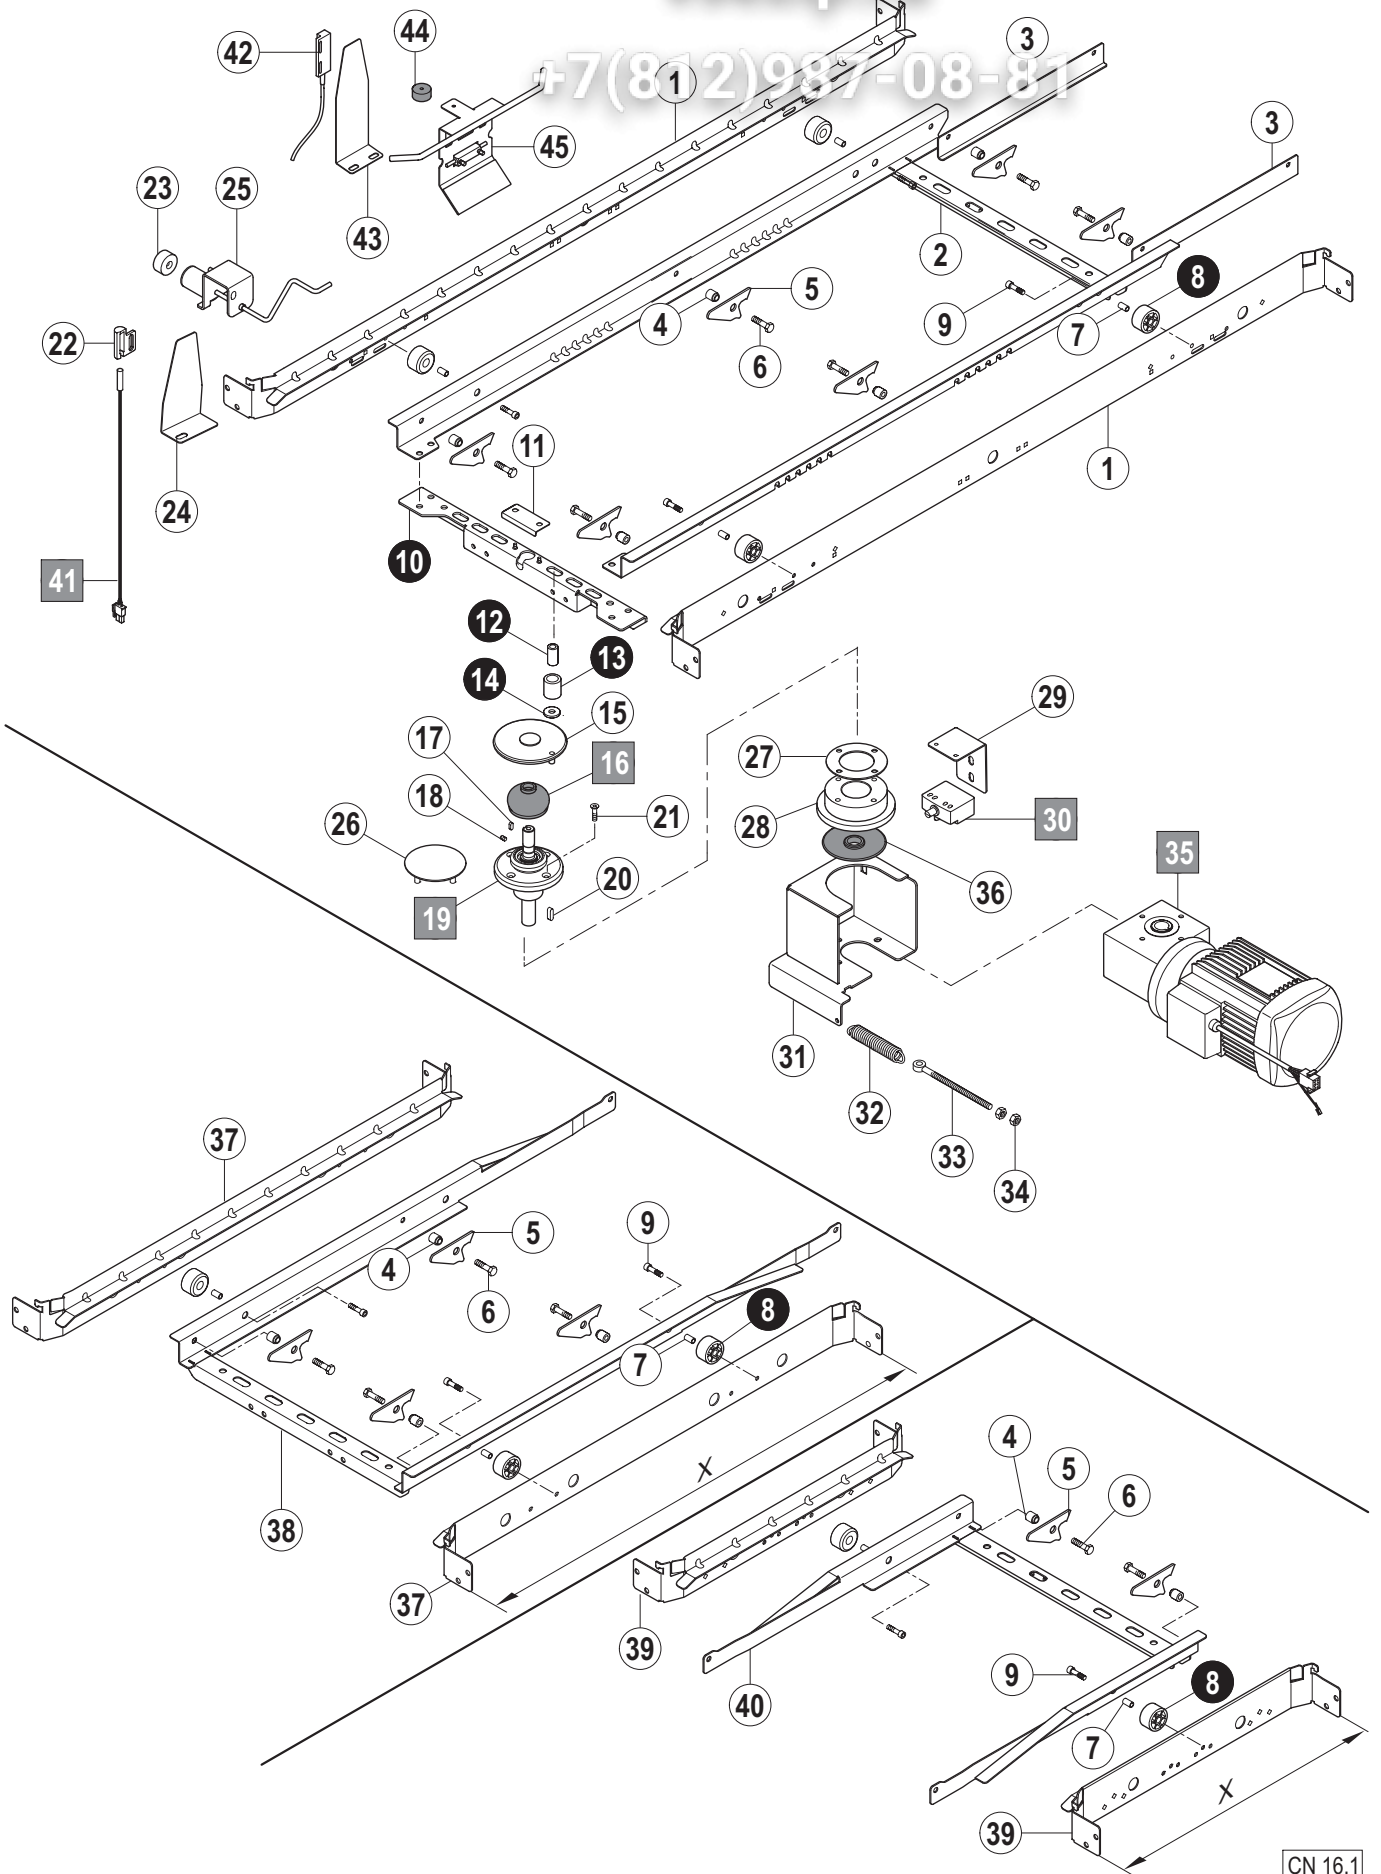

vsezip.ru

+7(812)987-08-81

16.1

CN 16.1

vsezip.ru

+7(812)987-08-81

Pos.	A	B			X [mm]	Bemerkung / Remarks / Remarques
		CS	CN	CP		
01		01-291368-001	=			
02		01-291375-001	=			
03		---	01-291881-001	=		SN-Modul
04		01-243284-000	=			
05		01-291371-001	=			
06		00-602579-000	=			
07		01-291535-001	=			
08		01-291534-001	=			
09		00-603026-000	=			
10		01-291772-001	=			
11		00-868312-001	=			
12		00-154795-000	=			
13		00-154789-000	=			
14		00-781490-001	=			
15		00-781117-001	=			
16		00-154791-000	=			
17		00-600681-000	=			
18		00-600682-000	=			
19		00-781064-004	=			
20		00-600683-000	=			
21		00-609794-000	=			
22		---	01-240288-001	=		
23		---	00-774714-001	=		
24		---	01-291513-001	=		
	L/R	---	01-291774-001	=		E-Modul
	R/L	---	01-291774-002	=		E-Modul
25	L/R	---	01-242189-001	=		
	R/L	---	01-242189-002	=		
26		---	00-899210-001	=		SN-Modul
27		00-781007-001	=			
28		01-291529-001	=			
29		01-291387-001	=			
30		00-785286-001	=			
31	L/R	01-291888-001	=			
	R/L	01-291888-002	=			
32		00-774828-002	=			
33		00-602920-000	=			
34		00-603488-000	=			
35		01-291291-...	=			siehe Schaltplan / see wiring diagram / voir schéma de câblage
36		01-241802-001	=			
37		01-291368-004	=		500	E-Modul
		---	01-291368-003	=	650	L-Modul
		---	01-291368-002	=	900	S-Modul
38		01-291375-004	=		500	E-Modul
		---	01-291375-003	=	650	L-Modul
		---	01-291375-002	=	900	S-Modul
39		---	01-291368-005	=	850	CDS /DS
		---	01-291368-006	=	450	ND
		01-291368-003	---	---	650	D- Trocknung / D- dryer / D- séchage
		---	01-291368-009	=	650	Spülmodul / rinse module / module de rinçage