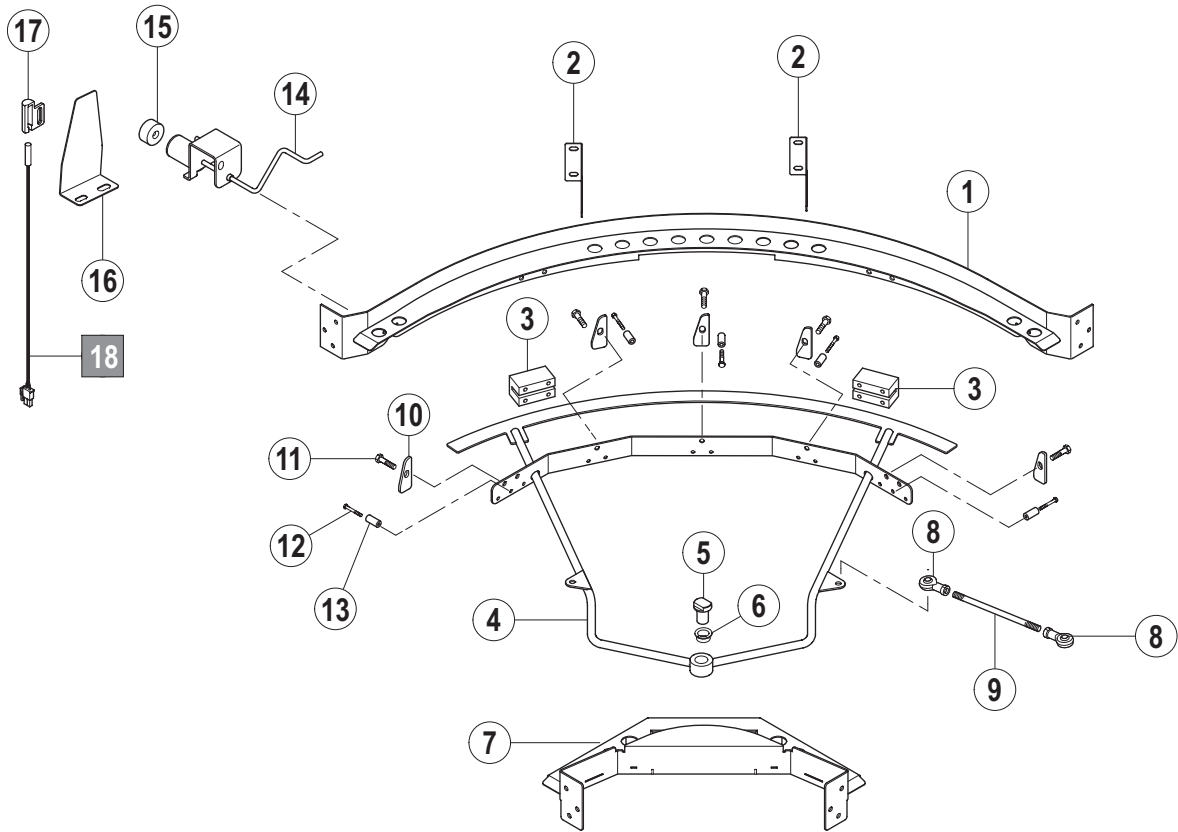

Зип Общепит
vsezip.ru
+7(812)987-08-81

CS / CN / CP

C Vorwaschung

C prewash

C prélavage

Pos.	A	B			X [mm]	Bemerkung / Remarks / Remarques	
		CS	CN	CP			
01	L/R	---	01-291999-001	=	+7(812)987-08-81		
	R/L	---	01-291999-002	=			
02		---	01-291429-001	=			
03	L/R	---	01-291409-001	=			
	R/L	---	01-291409-002	=			
04	L/R	---	01-291408-001	=			
	R/L	---	01-291408-002	=			
05		---	00-325008-001	=			
06		---	00-325007-001	=			
07		---	01-291289-001	=			
08		---	01-291515-001	=			
09	L/R	---	01-296137-001	=			
	R/L	---	01-296137-002	=			
10		---	01-245112-001	=			
11		---	01-245460-001	=			
12		---	01-245265-001	=			
13		---	00-323945-064	=			
14		---	01-291519-001	=			
15		---	00-325737-001	=			
16		---	00-230080-001	=			
17		---	00-229679-013	=			
18		---	00-229679-012	=			
19		---	00-325737-004	=			
20		---	00-230079-001	=			
21		---	00-229680-001	=			
22		---	00-377340-001	=			
23		---	00-323593-002	=			
24		---	00-229679-024	=			
25		---	00-325737-001	=			
26		---	01-245107-001	=			
27		---	01-245340-004	=			
28		---	01-245109-001	=			
29		---	00-323945-053	=			
30		---	01-291527-002	=			
31		---	00-774683-...	=			siehe Schaltplan / see wiring diagram / voir schéma de câblage
32		---	01-291684-002	=			
33		---	01-245621-002	=			
34		---	00-112467-000	=			
35		---	00-112674-000	=			
36		---	00-168611-021	=			
37		---	01-296000-001	=			
38		---	00-602476-000	=			
39		---	00-174994-013	=			
40		---	01-240288-001	=			
41		---	00-883838-001	=			