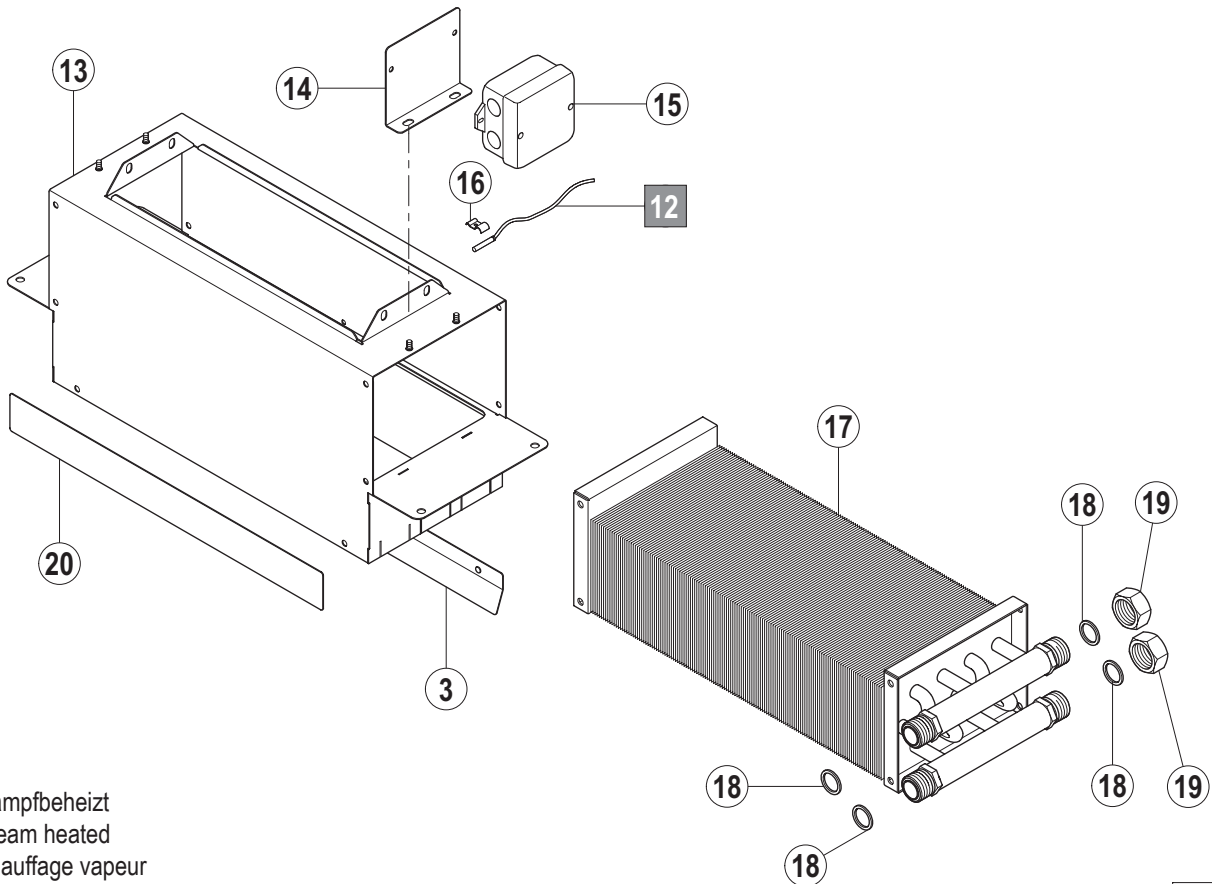

18.3

vsezip.ru

+7(812)987-08-81

Pos.	A	B			X [mm]	Bemerkung / Remarks / Remarques
		CS	CN	CP		
01		01-291465-001	=	=		
02		01-245214-004	=	=		
03		01-245557-005	=	=		
04		00-229189-...	=	=		Nr. siehe Flansch / no. see flange / no. voir bride
05		01-245554-002	=	=		
06		01-291463-001	=	=		
07		00-227748-001	=	=		
08		00-226505-001	---	---		
09		00-695661-003	=	=		
10		00-695665-003	=	=		
11		00-378791-000	=	=		
12		---	00-775612-001	=		
13		---	01-291894-001	=		
14		---	01-291974-001	=		
15		---	00-232633-000	=		
16		---	00-324157-000	=		
17		---	01-291895-001	=		
18		---	00-302574-014	=		
19		---	01-245605-001	=		
20		---	01-296197-001	=		nur CDC / only CDC / seulement CDC