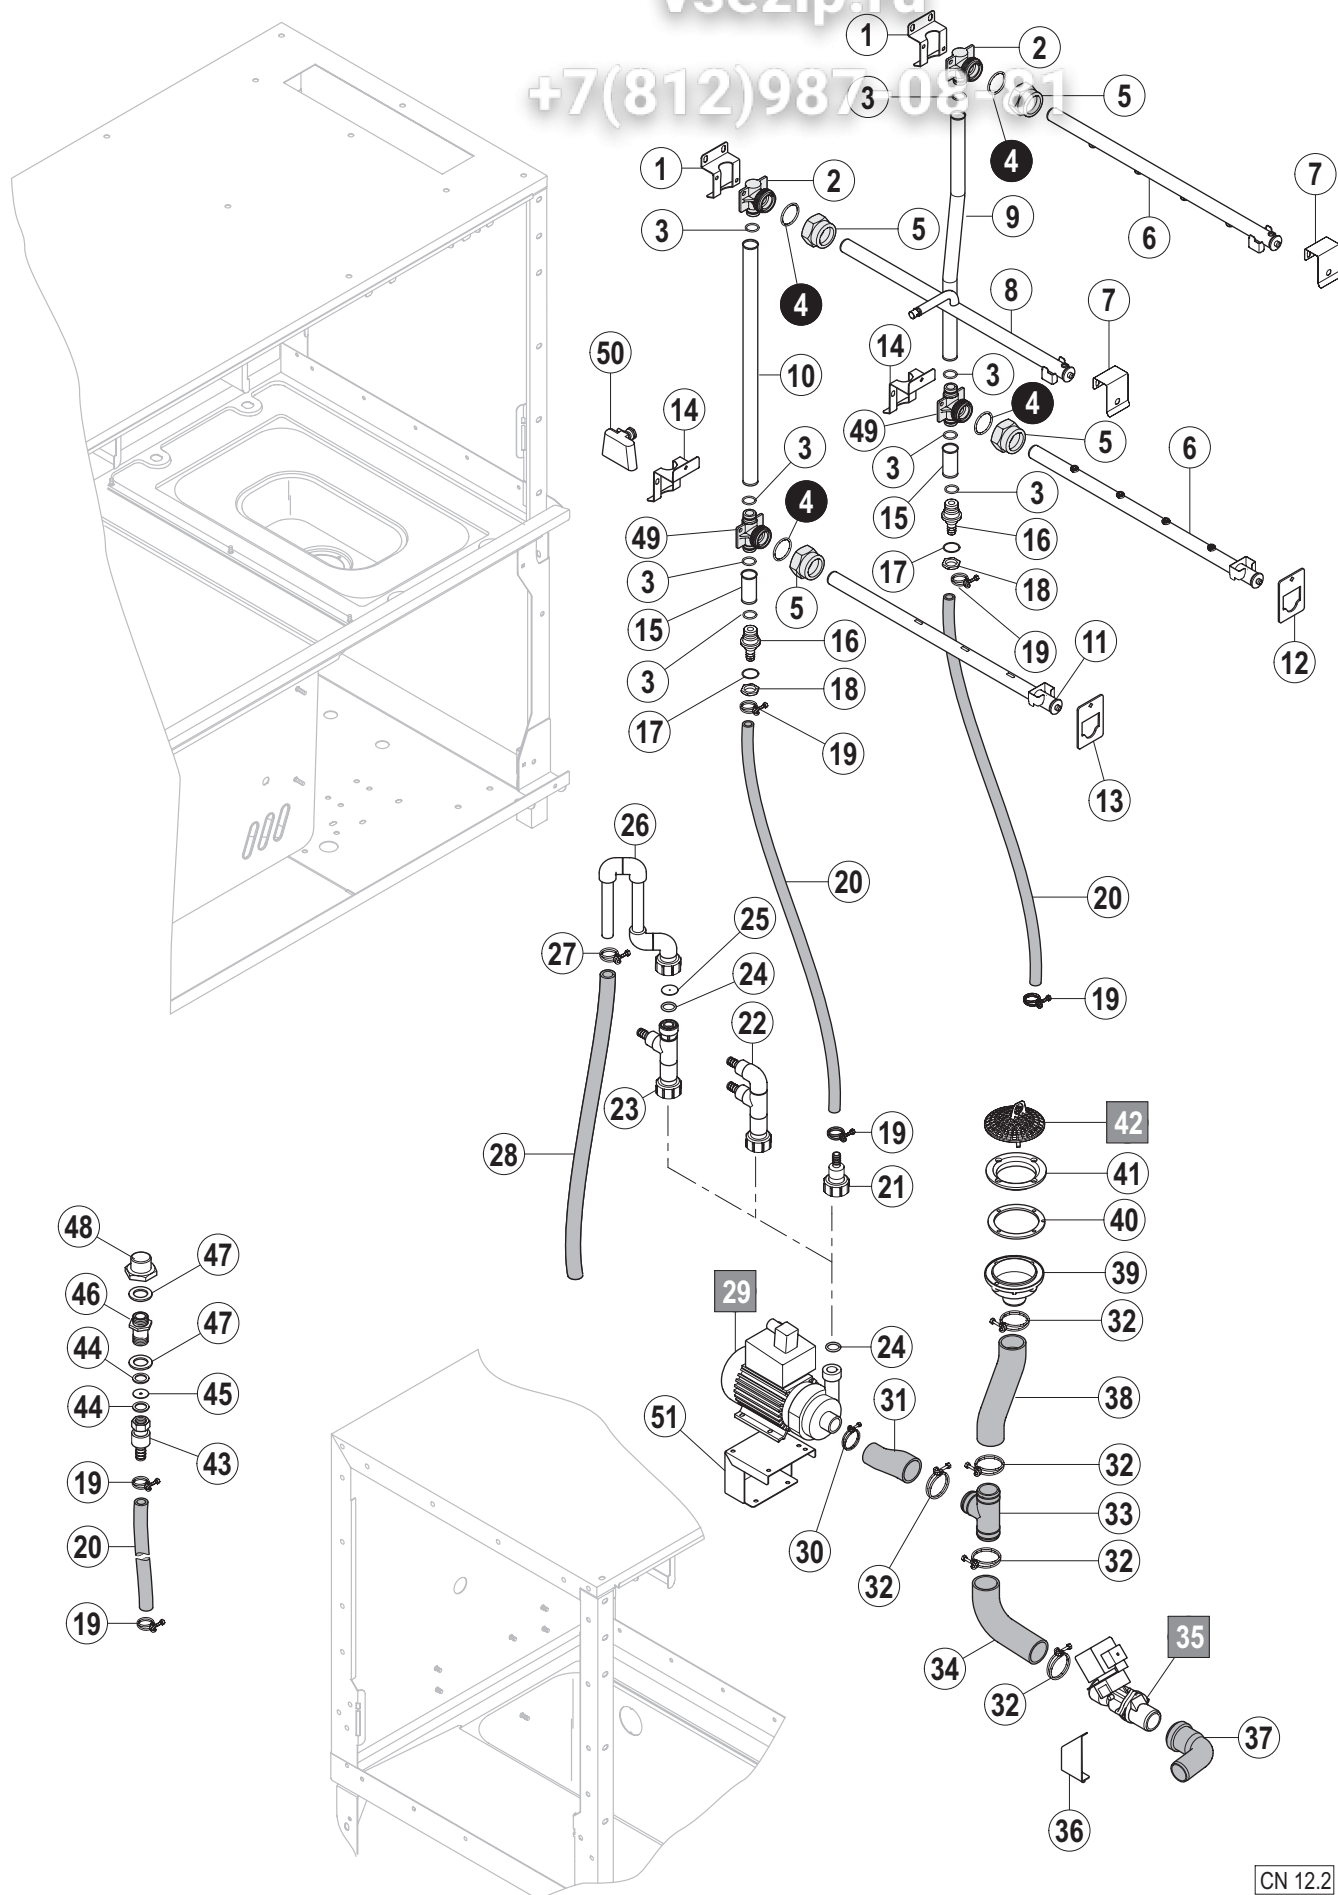

12.2

vsezip.ru

+7(812)987-08-81

Pos.	A	B			X [mm]	Bemerkung / Remarks / Remarques
		CS	CN	CP		
01		01-291337-001	=			
02		01-245318-002	=			
03		01-245340-001	=			
04		00-884505-002	=			
05		00-885572-001	=			
06		01-291340-001	=			
07		01-245062-001	=			
08		01-291305-001	=			Duo-Spülung / dual rinse / double rinçage
	L/R	---	01-291305-002	---		3-fach Spülung / triple rinse / triple rinçage
	R/L	---	01-291305-003	---		3-fach Spülung / triple rinse / triple rinçage
09		01-245323-003	=			
10		01-291297-002	=			
11		01-291305-001	=			
12		01-291351-001	=			
13	L/R	01-291351-002	=			
	R/L	01-291351-003	=			
14		01-291341-001	=			
15		01-291297-001	=			
16		01-245329-001	=			
17		01-245340-002	=			
18		00-172739-009	=			
19		00-323945-022	=			
20		01-245571-001	=			L=1000 mm
21		00-895735-001	=			
22		---	01-291679-001	---		
23		---	01-291679-002	---		
24		---	00-067500-072	---		
25		---	00-699119-041	---		
26		---	01-245742-001	---		
27		---	00-323945-033	---		
28		---	00-226994-009	---		L=900 mm
29		---	00-323592-...	---		siehe Schaltplan / see wiring diagram / voir schéma de câblage
30		00-323945-040	=			
31		01-291526-001	=			
32		00-323945-053	=			
33		01-291562-001	=			
34		01-291527-001	=			
35		00-774683-...	=			siehe Schaltplan / see wiring diagram / voir schéma de câblage
36		01-291686-001	=			
37		00-230080-002	=			
38		01-291525-001	=			
39		01-291536-001	=			
40		00-324056-000	=			
41		00-324053-000	=			
42		00-775750-001	=			
43		---	01-245992-002	---		
44		---	00-172986-034	---		
45		---	01-245857-005	---		
46		---	01-245850-001	---		
47		---	00-172986-027	---		

12.2