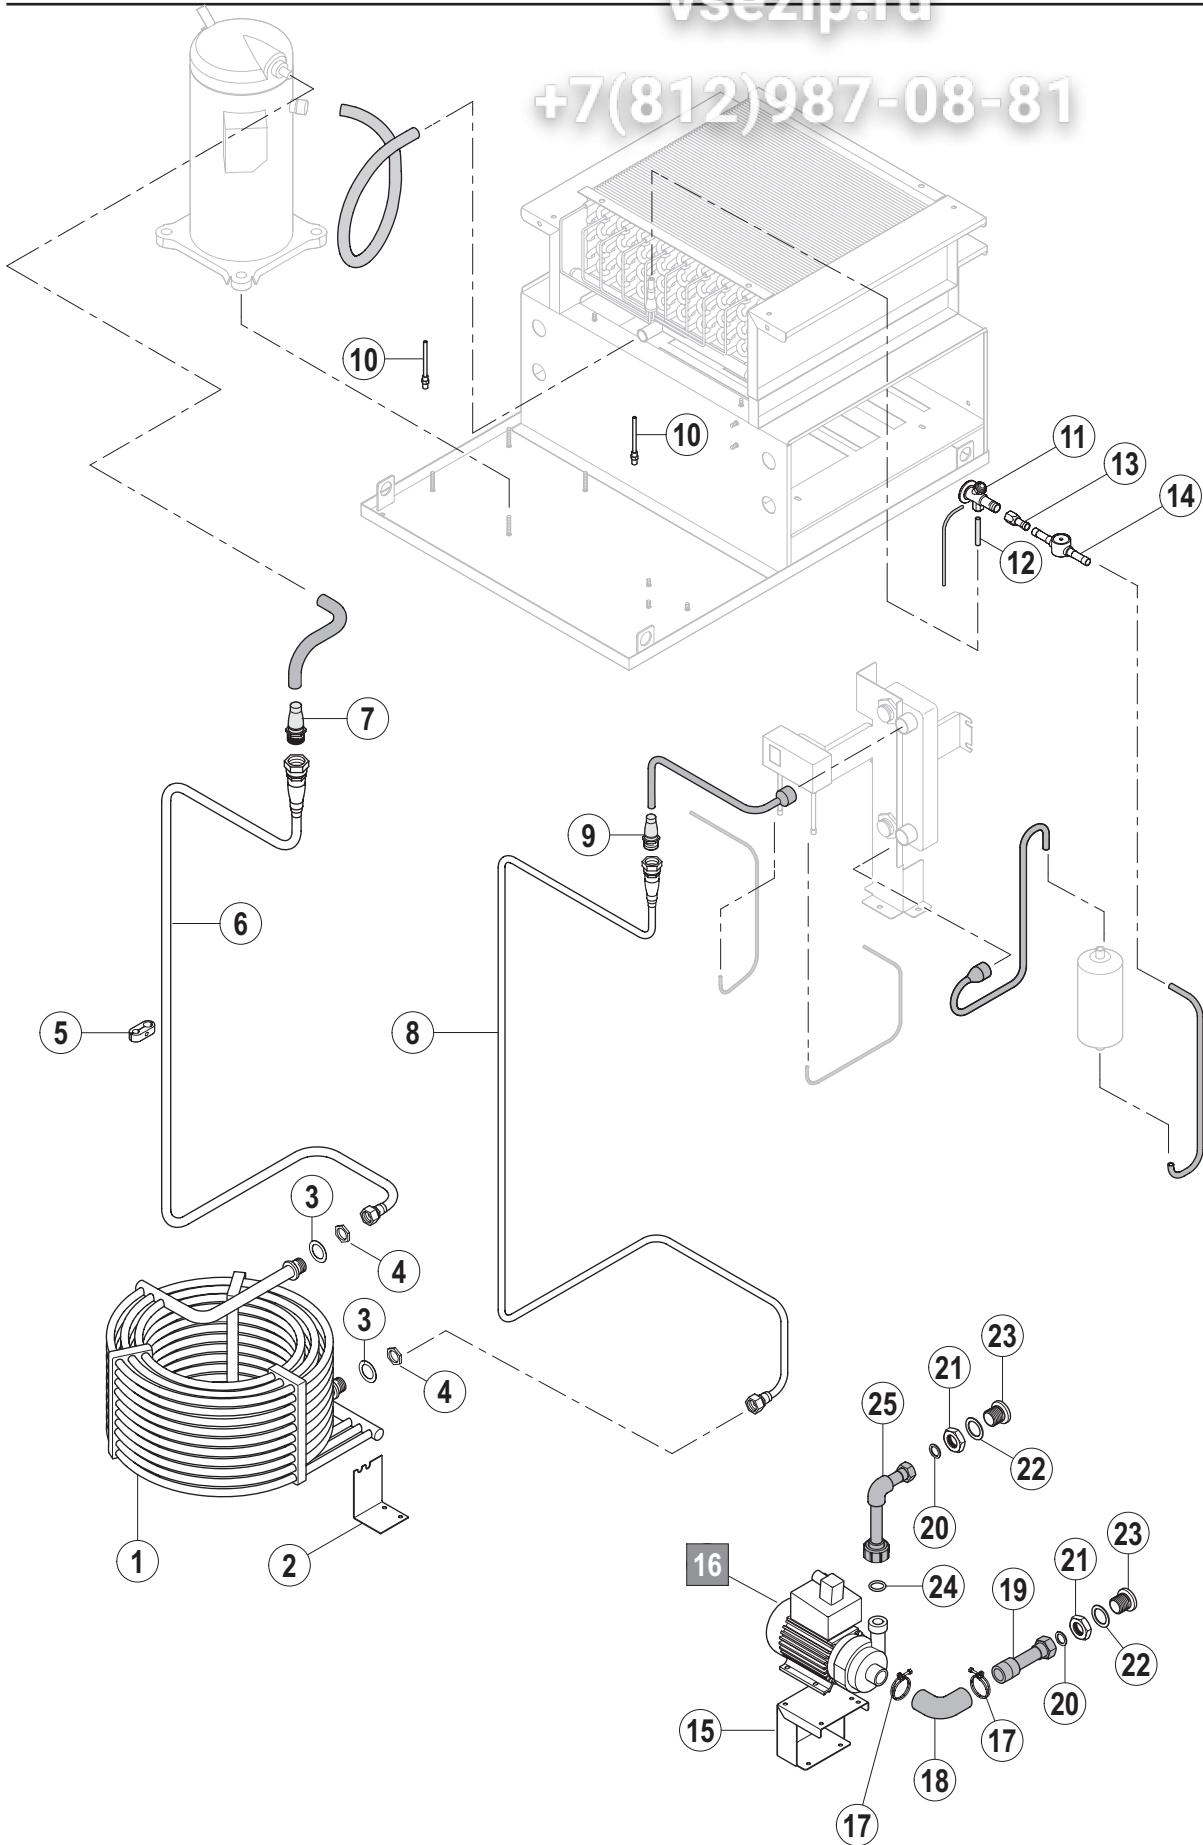

Зип Общепит
vsezip.ru
+7(812)987-08-81

Зип Общепит
vsezip.ru
+7(812)987-08-81

CS / CN / CP
Wärmepumpe
Heat pump
Pompe à chaleur

15.1

vsezip.ru
+7(812)987-08-81

Pos.	A	B			X [mm]	Bemerkung / Remarks / Remarques
		CS	CN	CP		
01		---	01-291604-001	=		
02		---	01-296226-001	=		
03		---	01-291605-001	=		
04		---	01-291595-001	=		
05		---	00-781492-...	=		siehe Schaltplan / see wiring diagram / voir schéma de câblage
06		---	01-291395-002	=		
07		---	01-291589-001	=		
08		---	01-291837-001	=		
09		---	01-291593-001	=		
10		---	01-291588-001	=		
11		---	00-887639-001	=		
12		---	01-245490-007	=		
13		---	00-785565-004	=		
14		---	00-227748-004	=		
15	L/R	---	01-291394-001	=		
	R/L	---	01-291394-002	=		
16		---	01-291395-001	=		
17		---	00-299240-001	=		
18		---	01-245571-014	=		L=500 mm
19		---	00-323945-022	=		
20		---	01-245571-002	=		L=2000 mm
21		---	01-245548-001	=		
22		---	01-245549-001	=		
23		---	00-172739-008	=		
24		---	00-168611-003	=		
25		---	01-245560-001	=		
26		---	00-323456-001	=		
27		---	00-323443-000	=		
28		---	00-323437-002	=		
29		---	01-245722-001	=		
30		---	01-291591-001	=		