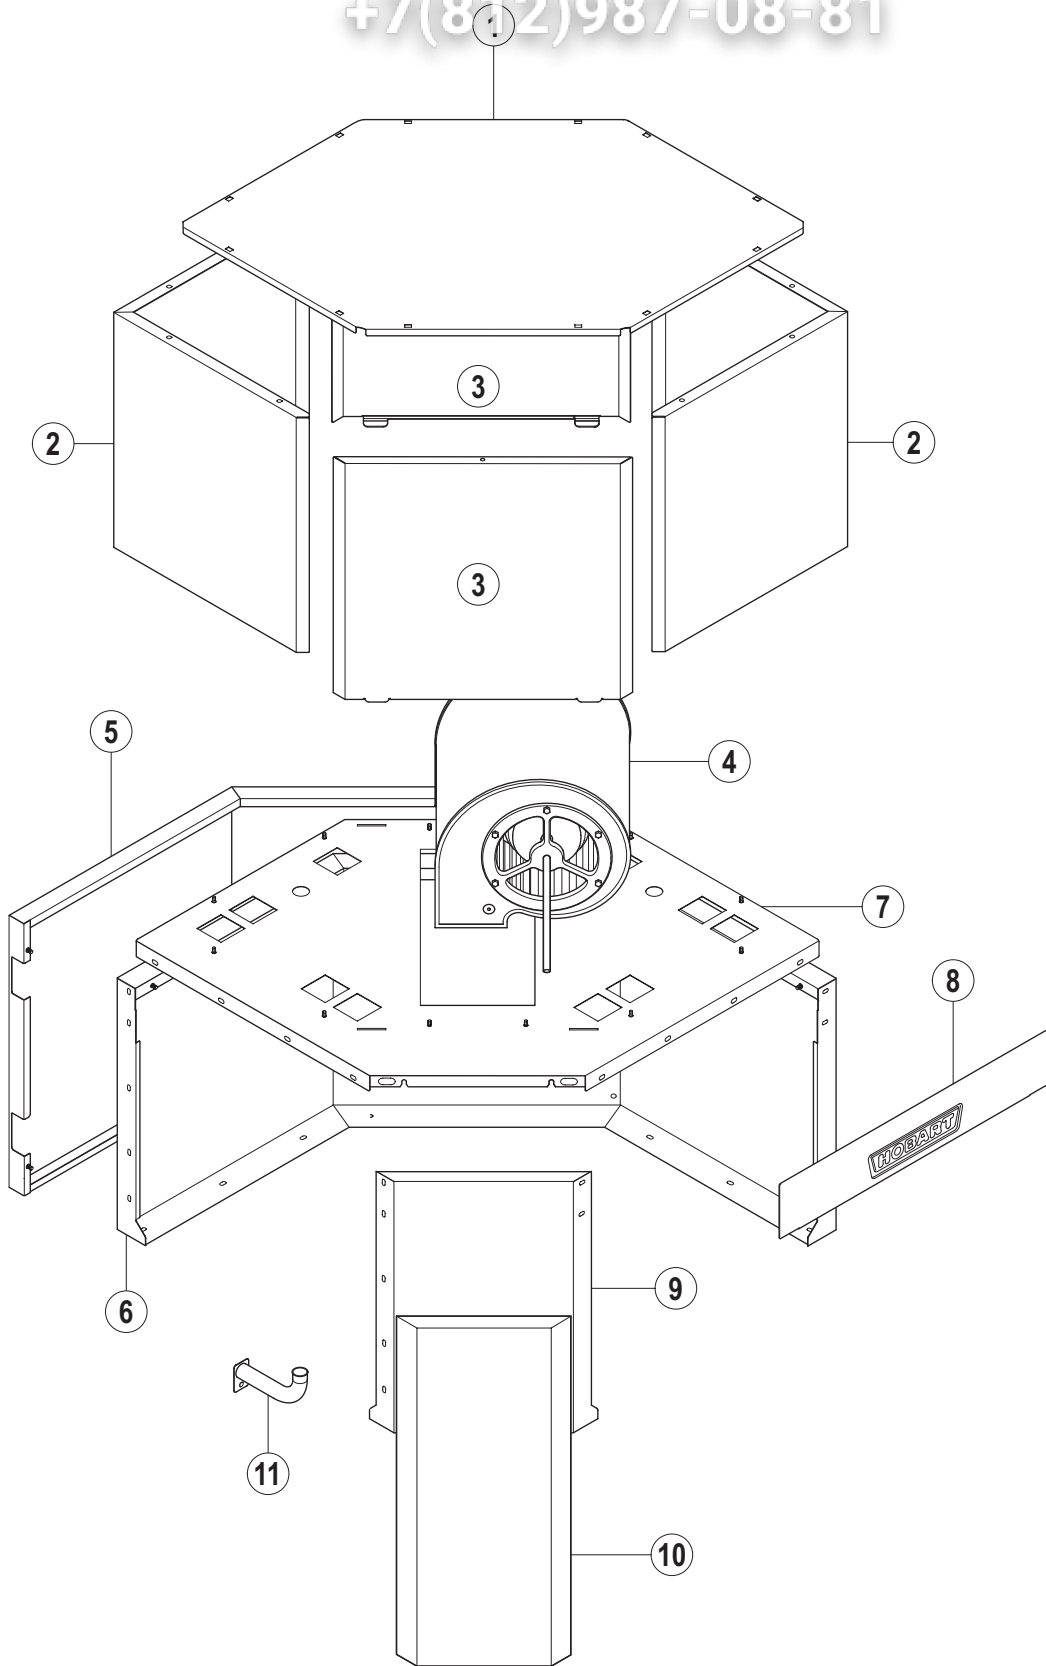

vsezip.ru
+7(812)987-08-81

Pos.	A	B			X [mm]	Bemerkung / Remarks / Remarques
		CS	CN	CP		
01		01-291734-001	=	=		
02		01-291732-001	=	=		
03		01-291735-001	=	=		
04		00-897700-...	=	=		siehe Schaltplan / see wiring diagram / voir schéma de câblage
05		01-291737-001	=	=		
06	L/R	01-291726-001	=	=		
	R/L	01-291726-002	=	=		
07		01-291728-001	=	=		
08		01-291497-002	=	=		
09	L/R	01-291731-001	=	=		CDC91
	R/L	01-291731-002	=	=		CDC91
	L/R	01-291765-001	=	=		CDC181-C
	R/L	01-291765-002	=	=		CDC181-C
10		01-291756-001	=	=		CDC91
		01-291841-001	=	=		CDC181-C
11		01-291754-001	=	=