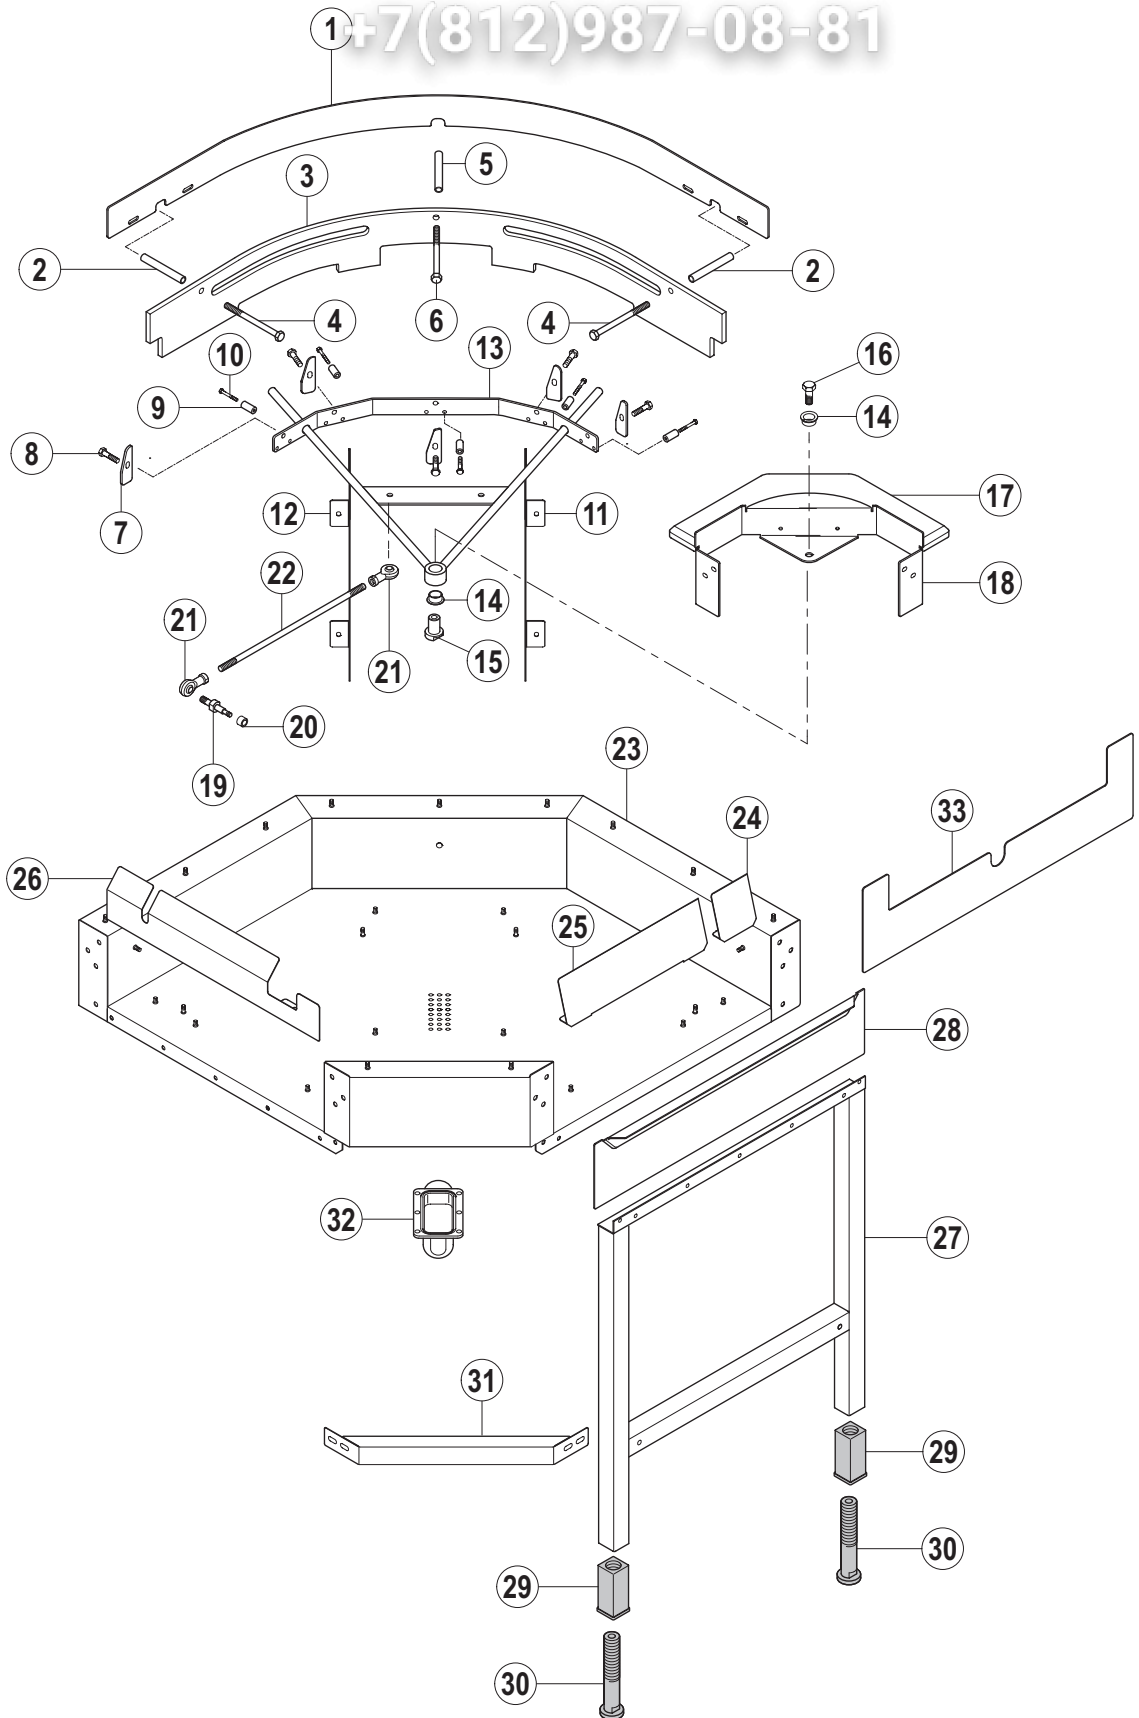

+7(812)987-08-81

19.1

Pos.	A	B			X [mm]	Bemerkung / Remarks / Remarques
		CS	CN	CP		
01		00-896433-001	=	=		
02		00-866524-003	=	=		
03		00-896431-001	=	=		
04		00-603124-000	=	=		
05		00-866524-002	=	=		
06		00-604059-000	=	=		
07		00-897777-001	=	=		
08		00-609313-000	=	=		
09		00-380528-037	=	=		
10		00-602643-000	=	=		
11		00-897727-001	=	=		
12		00-897727-002	=	=		
13		00-896440-001	=	=		
14		00-298963-012	=	=		
15		00-734988-001	=	=		
16		00-602594-000	=	=		
17		00-897769-001	=	=		
18		01-291724-001	=	=		
19		00-884105-001	=	=		
20		01-243284-002	=	=		
21		00-609067-000	=	=		
22		00-884128-009	=	=		L=360 mm
		00-884128-010	=	=		L=480 mm
23		01-291719-001	=	=		ohne Trocknung / without dryer / sans séchage
		01-291719-002	=	=		mit Trocknung / with dryer / avec séchage
24		00-897738-002	=	=		
25		00-897738-001	=	=		
26	L/R	01-242184-001	=	=		
	R/L	01-242184-002	=	=		
27		00-734997-001	=	=		
28		01-291429-002	=	=		
29		00-325008-001	=	=		
30		00-325007-001	=	=		
31		00-899284-001	=	=		
32		00-325529-001	=	=		
33		01-291759-001	=	=