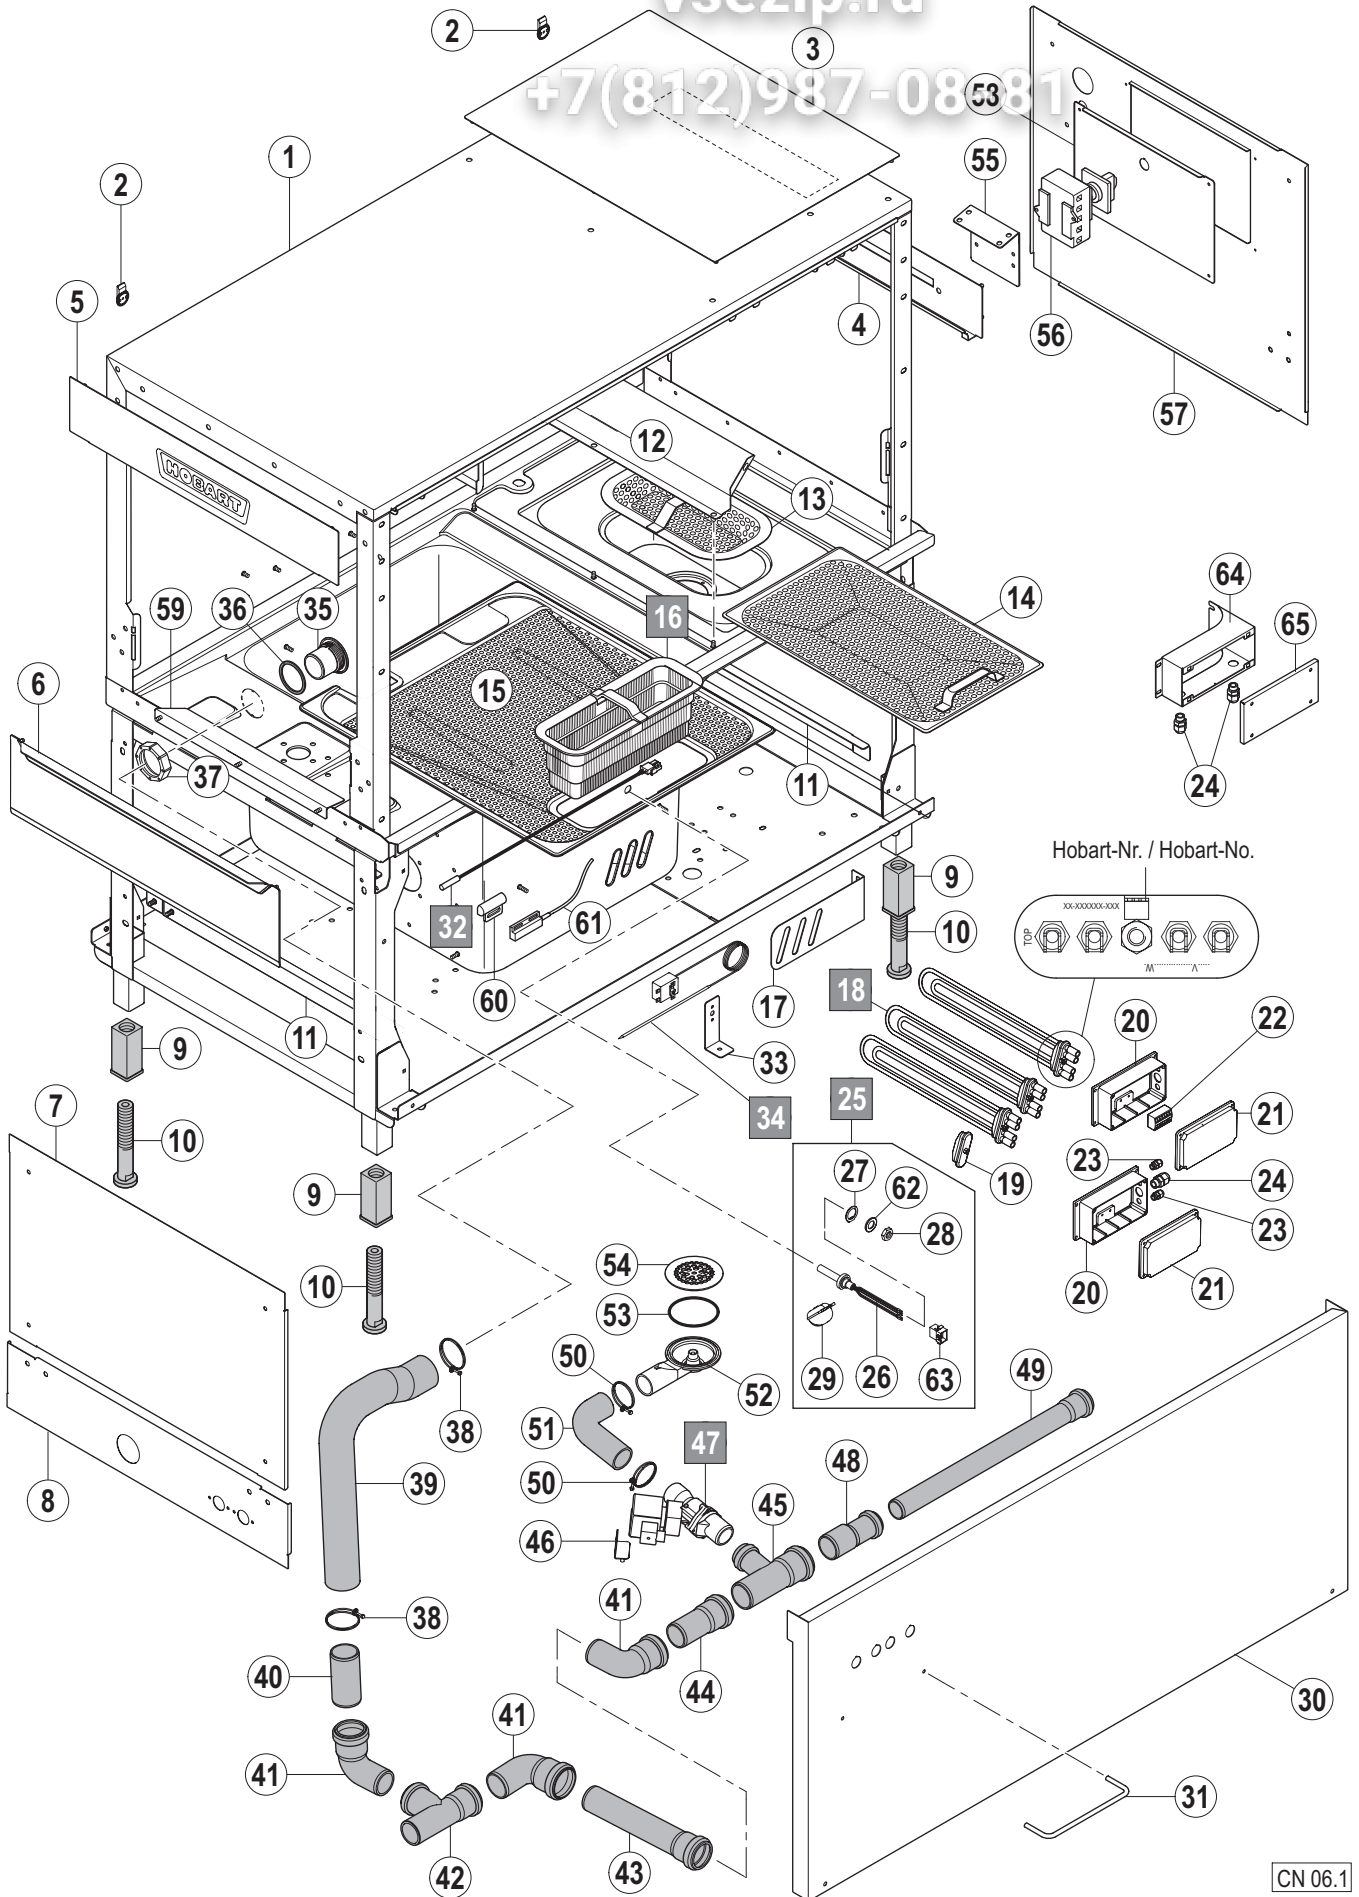

vsezip.ru

+7(812)987-08881

06.1

CN 06.1

vsezip.ru

7(812)987-08-81

Pos.	A	B			X [mm]	Bemerkung / Remarks / Remarques
		CS	CN	CP		
01	L/R	01-245399-005	01-245399-001	01-245399-003		
	R/L	01-245399-006	01-245399-002	01-245399-004		
02		00-325037-001	---	---		
03		01-291799-001	---	---		
04		01-291434-001	=	=		
05		01-291497-001	---	---		
06		01-291429-001	=	=		
07	L/R	01-291409-001	=	=		
	R/L	01-291409-002	=	=		
08	L/R	01-291408-001	=	=		
	R/L	01-291408-002	=	=		
09		00-325008-001	=	=		
10		00-325007-001	=	=		
11		01-291432-001	=	=		
12		01-245042-001	=	=		
13		00-325074-001	=	---		
14		---	---	01-245118-010		
15	L/R	01-245047-006	=	=		
	R/L	01-245047-005	=	=		
16		01-245170-010	=	=		
17		01-245372-002	=	=		
18		00-324637-...	00-324637-...			siehe Schaltplan / see wiring diagram / voir schéma de câblage
19		00-774808-001	=	=		
20		---	01-245373-001	=		
21		---	01-245374-001	=		
22		---	00-325025-000	=		
23		---	00-695661-001	=		
24		---	00-695661-003	=		
25		01-245621-003	01-245621-002	=		
26		00-226282-012	01-296000-001	=		
27		00-112467-000	=	=		
28		00-602476-000	=	=		
29		00-122674-000	=	=		
30	L/R	01-291787-001	01-291787-005	01-291407-010		mit Vorwaschung / with prewash / avec pré lavage
	R/L	01-291787-002	01-291787-006	01-291407-010		mit Vorwaschung / with prewash / avec pré lavage
		---	01-291787-004	---		ohne Vorwaschung / without prewash / sans pré lavage
31		00-895734-001	---	---		
32		---	01-240288-001	=		
33		00-895758-001	---	---		
34		00-226505-...	---	---		
35		01-245112-001	=	=		
36		01-245460-001	=	=		
37		01-245165-001	=	=		
38		00-323945-064	=	=		
39		01-291519-001	=	=		
40		00-325737-007	=	=		
41		00-230080-001	=	=		
42		00-230079-001	=	=		
43		00-229679-006	=	=		
44		00-229679-013	=	=