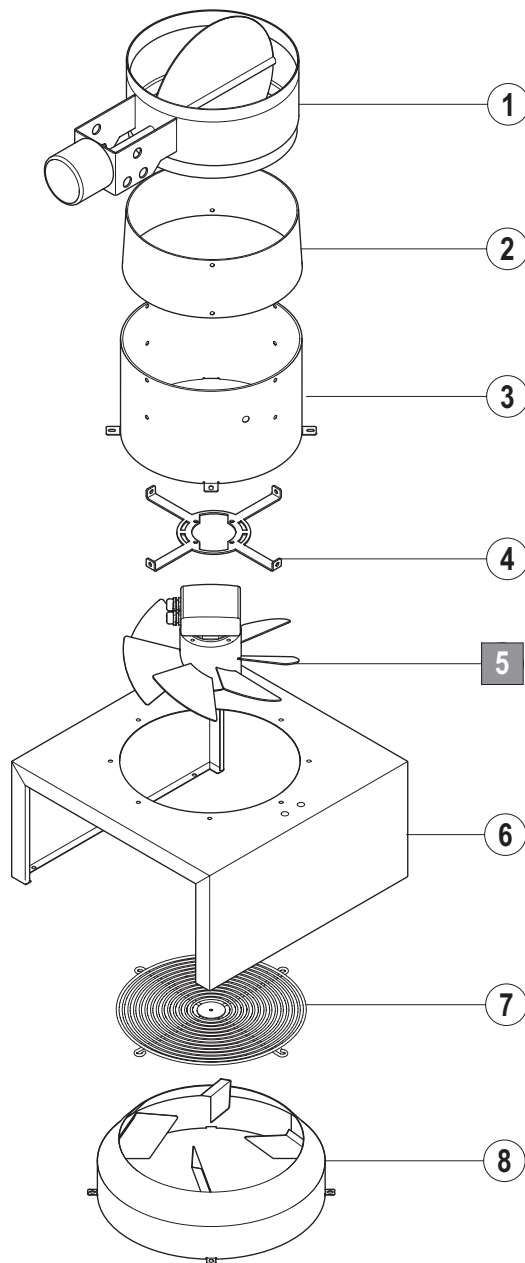

Зип Общепит
vsezip.ru
+7(812)987-08-81

CS / CN / CP
Wärmerückgewinnung
Heat recovery
Récupération de la chaleur

14.1

vsezip.ru

+7(812)987-08-81

Pos.	A	B			X [mm]	Bemerkung / Remarks / Remarques
		CS	CN	CP		
01		---	01-245744-002	=		
02		---	00-781492-...	=		siehe Schaltplan / see wiring diagram / voir schéma de câblage
03		---	01-245206-003	=		
04		---	00-227748-004	=		
05		---	00-227748-001	=		
06		---	01-291395-002	=		
07		---	01-291392-001	=		
08		---	01-291395-001	=		
09	L/R	---	01-291394-001	=		
	R/L	---	01-291394-002	=		
10		---	01-245490-007	=		standard
		---	01-245490-008	=		CrNi / SST / inox
11		---	01-245274-004	=		
12		---	01-245206-001	=		
13		---	00-323945-022	=		
14		---	01-245571-002	=		L=2000 mm
15		---	00-299240-001	=		