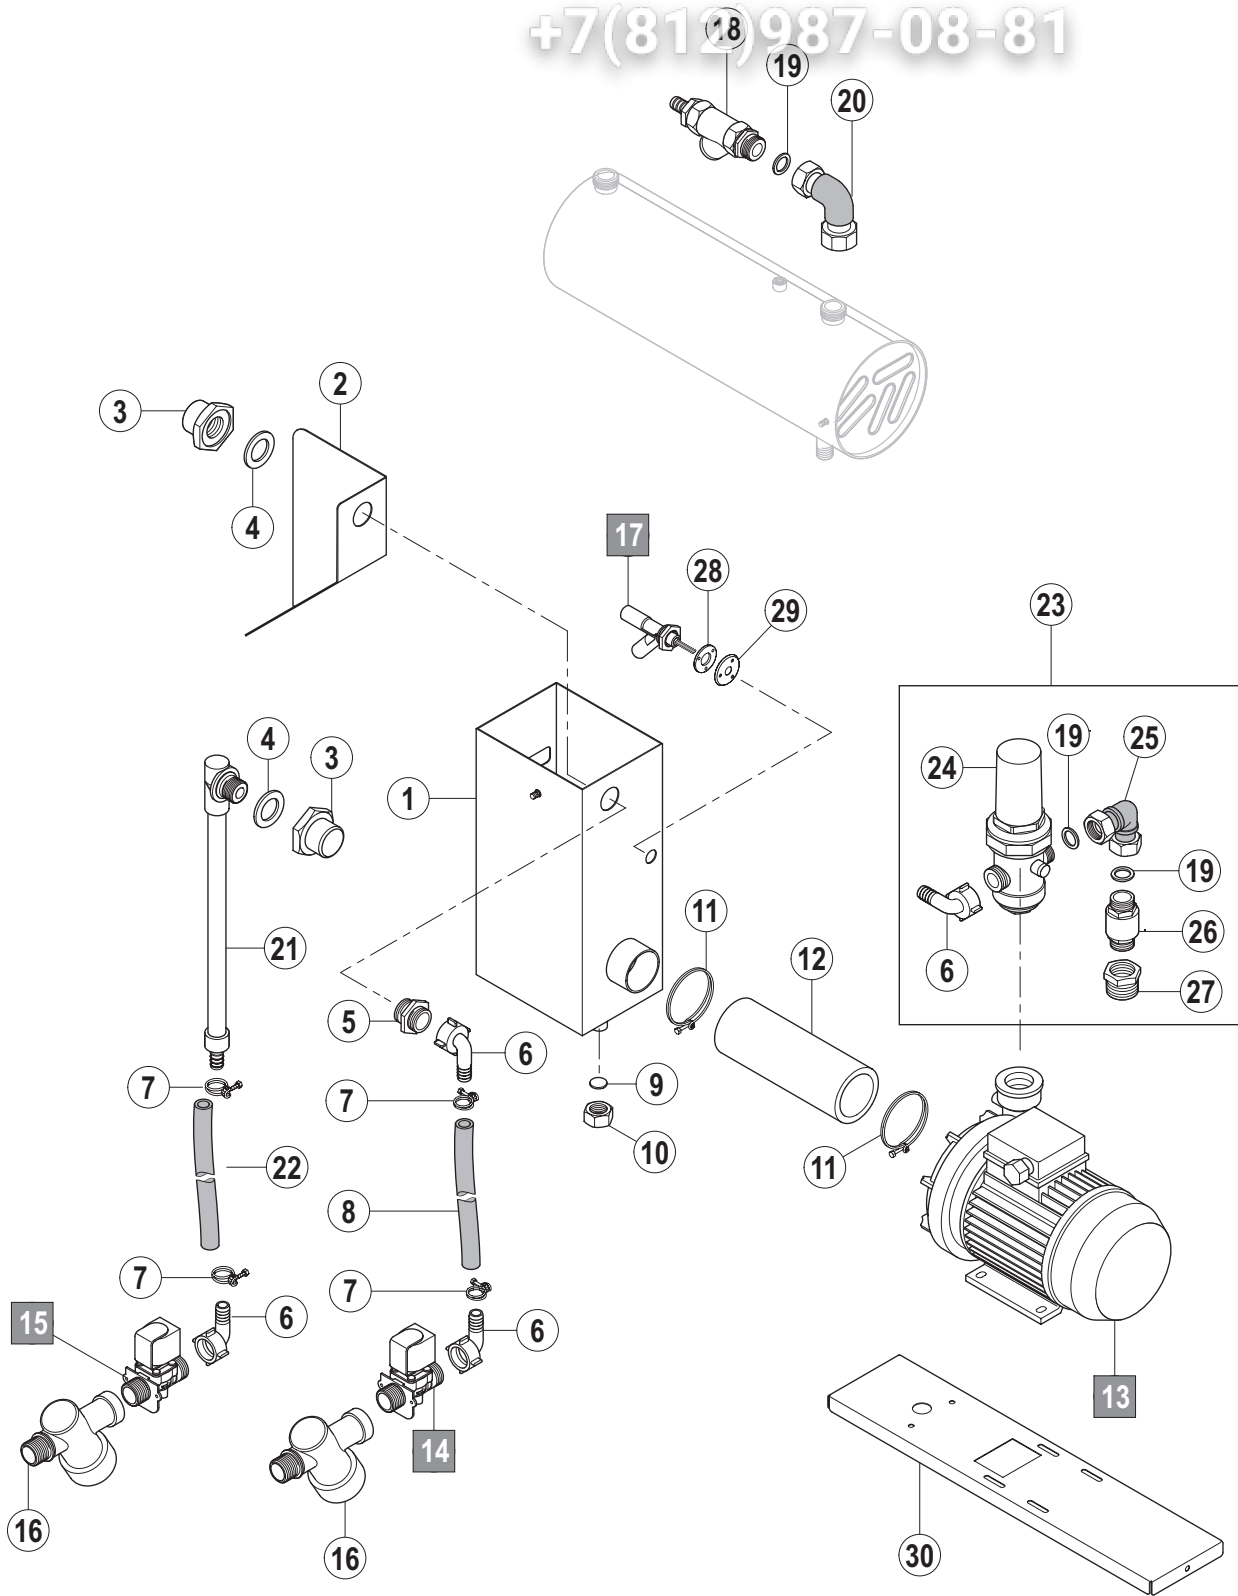

13.2

www.vsezip.ru
+7(812)987-08-81

Pos.	A	B			X [mm]	Bemerkung / Remarks / Remarques
		CS	CN	CP		
01		---	01-291436-001	=		
02		---	01-291662-001	=		
03		---	00-774670-001	=		
04		---	00-172986-027	=		
05		---	00-227931-000	=		
06		---	00-299240-001	=		
07		---	00-323945-022	=		
08		---	01-245571-013	=		L=1200 mm
09		---	00-168611-022	=		
10		---	00-600588-000	=		
11		---	00-323945-064	=		
12		---	00-693255-031	=		
13		---	00-897662-...	=		siehe Schaltplan / see wiring diagram / voir schéma de câblage
14		---	00-297808-012	=		Warmwasser / hot water / eau chaude
15		---	00-297808-010	=		Kaltwasser / cold water / eau froide
16		---	00-774810-001	=		
17		---	00-735171-002	=		
18		---	01-243891-002	=		
19		---	00-168611-009	=		
20		---	01-245560-003	=		
21		---	00-897686-001	=		
22		---	01-245571-002	=		L=2000 mm
23		---	01-291709-001	=		
24		---	00-229110-002	=		
25		---	01-291708-001	=		
26		---	00-897668-001	=		
27		---	00-603076-000	=		
28		---	00-774034-001	=		
29		---	00-774010-001	=		
30		---	01-296094-001	=