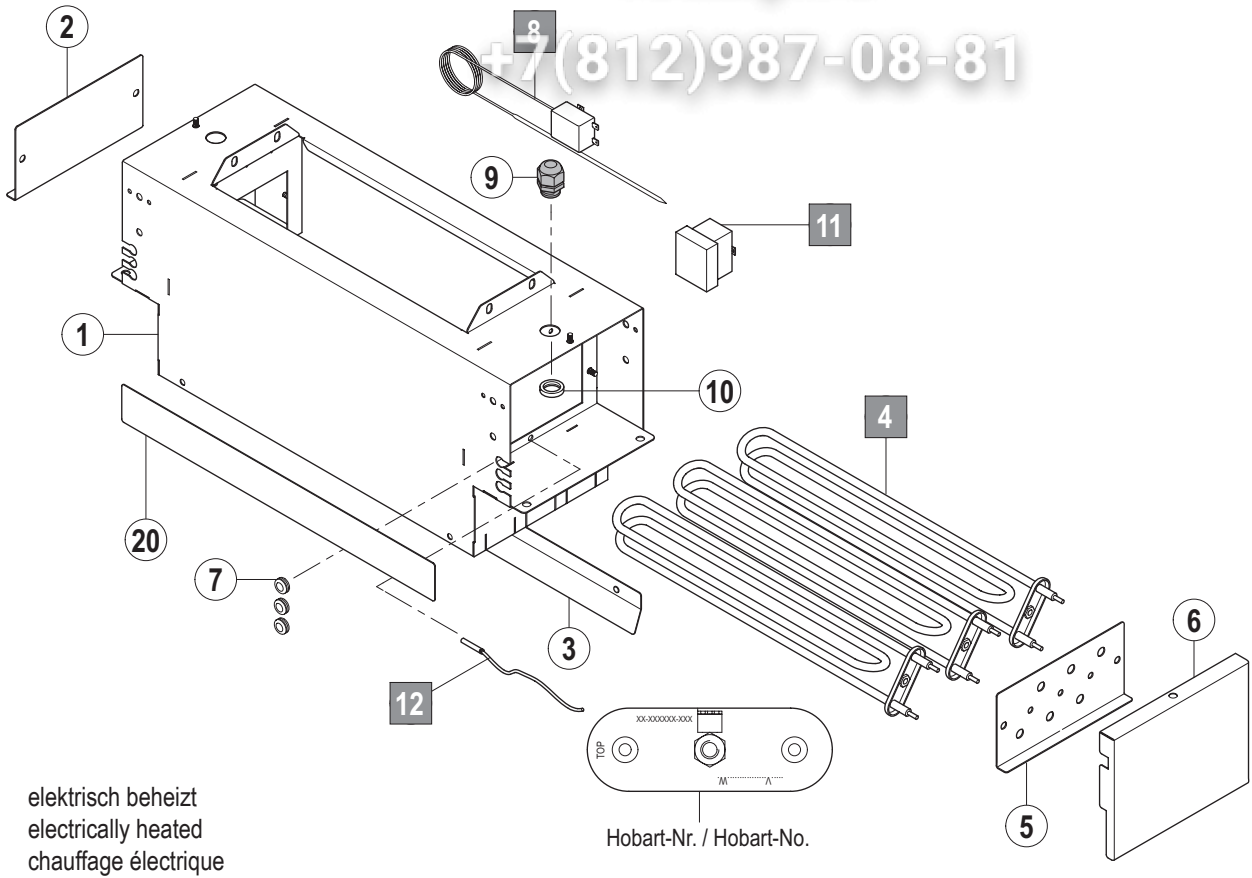

18.3

Pos.	A	B			X [mm]	Bemerkung / Remarks / Remarques
		CS	CN	CP		
01		01-291465-001	=	=		
02		01-245214-004	=	=		
03		01-245557-005	=	=		
04		00-229189-...	=	=		Nr. siehe Flansch / no. see flange / no. voir bride
05		01-245554-002	=	=		
06		01-291463-001	=	=		
07		00-227748-001	=	=		
08		00-226505-001	---	---		
09		00-695661-003	=	=		
10		00-695665-003	=	=		
11		00-378791-000	=	=		
12		---	00-775612-001	=		
13		---	01-291894-001	=		
14		---	01-291974-001	=		
15		---	00-232633-000	=		
16		---	00-324157-000	=		
17		---	01-291895-001	=		
18		---	00-302574-014	=		
19		---	01-245605-001	=		
20		---	01-296197-001	=		nur CDC / only CDC / seulement CDC