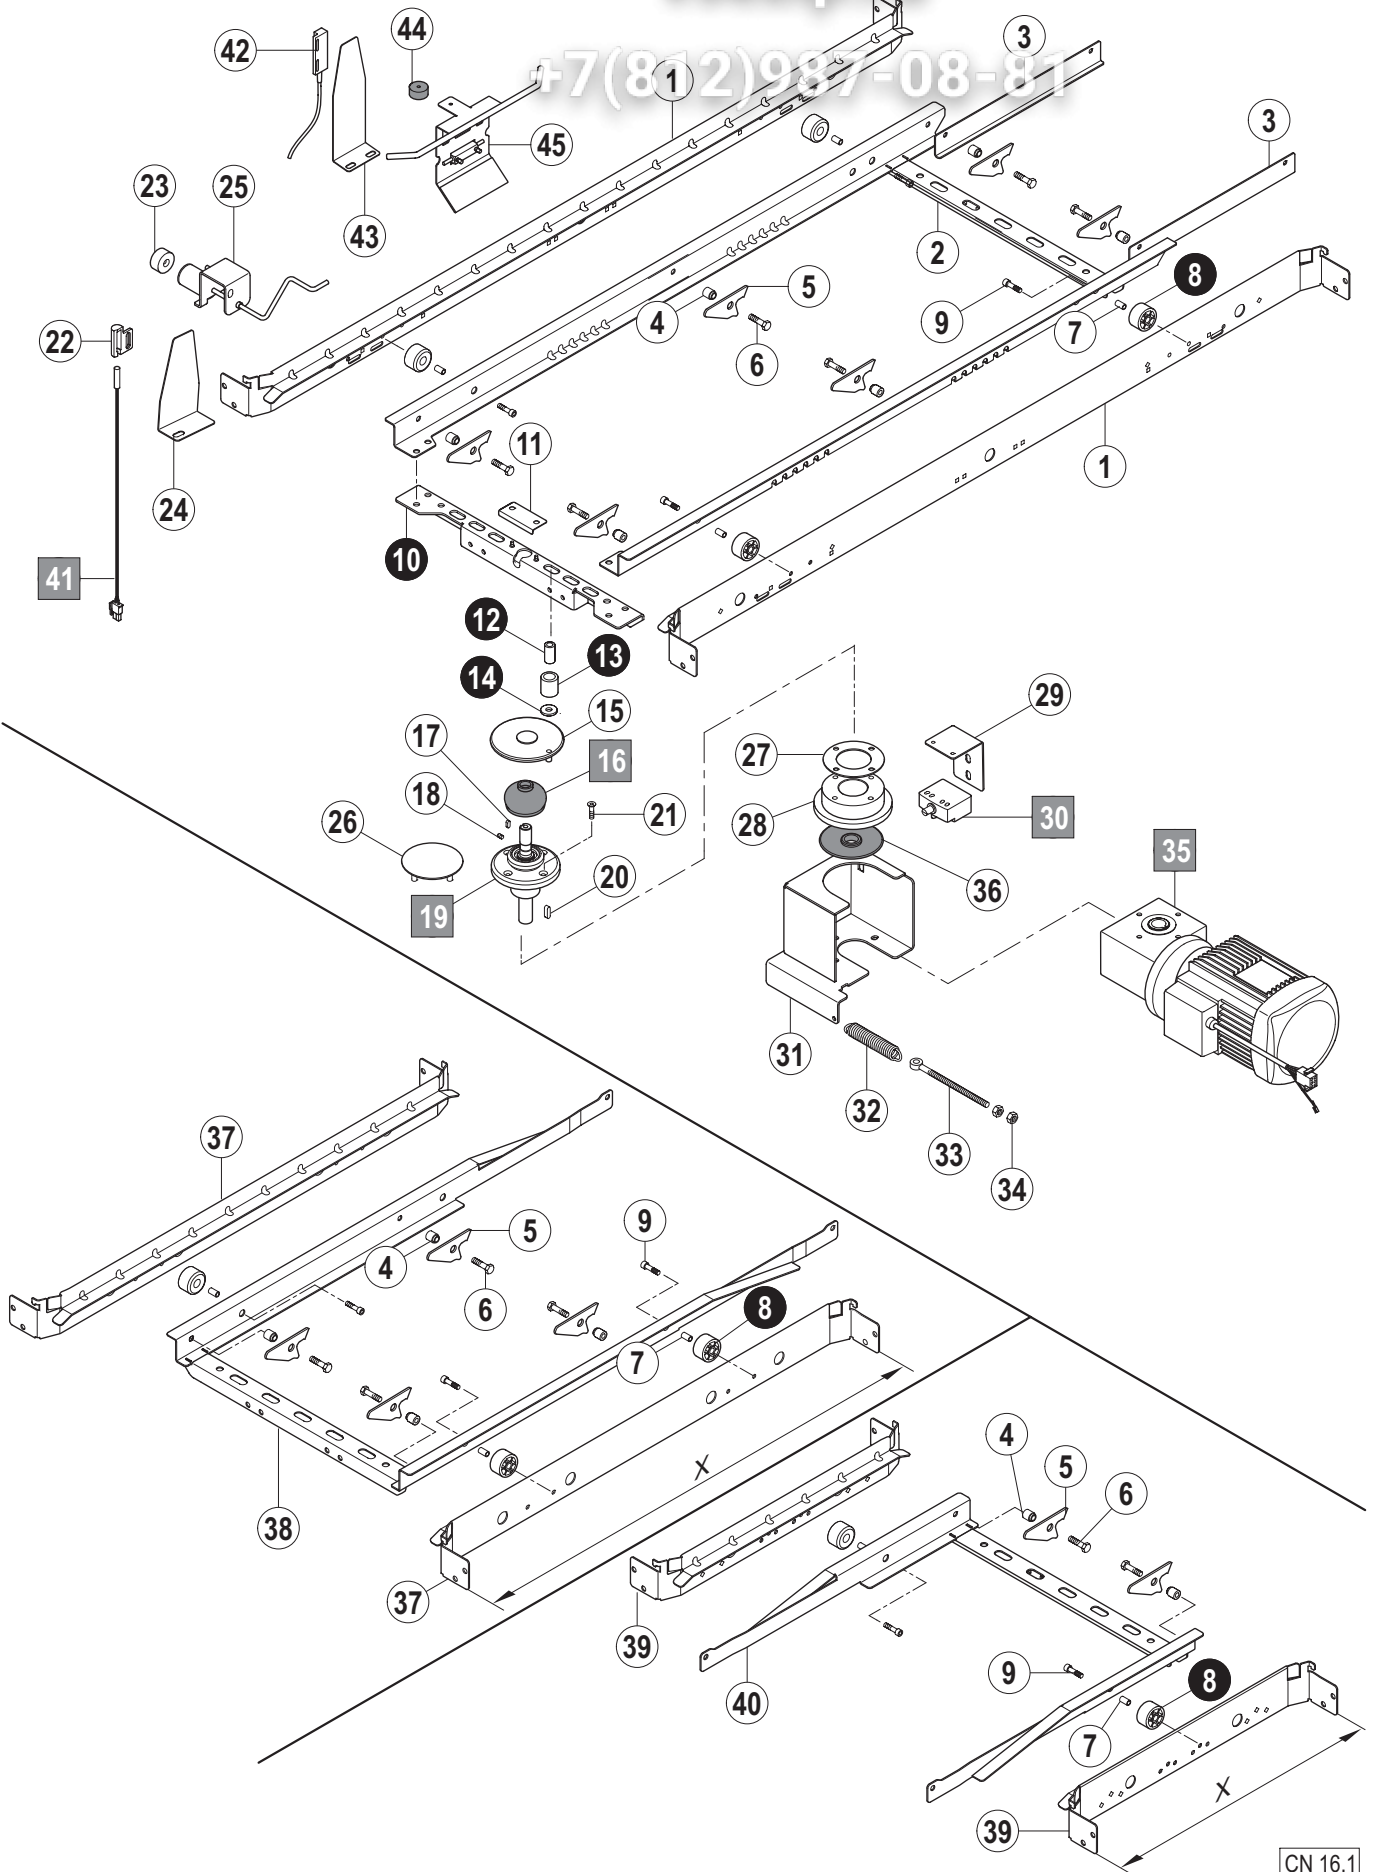

vsezip.ru

+7(812)987-08-81

16.1

CN 16.1

vsezip.ru

+7(812)987-08-81

Pos.	A	B			X [mm]	Bemerkung / Remarks / Remarques
		CS	CN	CP		
01		01-291368-001	=			
02		01-291375-001	=			
03		---	01-291881-001	=		SN-Modul
04		01-243284-000	=			
05		01-291371-001	=			
06		00-602579-000	=			
07		01-291535-001	=			
08		01-291534-001	=			
09		00-603026-000	=			
10		01-291772-001	=			
11		00-868312-001	=			
12		00-154795-000	=			
13		00-154789-000	=			
14		00-781490-001	=			
15		00-781117-001	=			
16		00-154791-000	=			
17		00-600681-000	=			
18		00-600682-000	=			
19		00-781064-004	=			
20		00-600683-000	=			
21		00-609794-000	=			
22		---	01-240288-001	=		
23		---	00-774714-001	=		
24		---	01-291513-001	=		
	L/R	---	01-291774-001	=		E-Modul
	R/L	---	01-291774-002	=		E-Modul
25	L/R	---	01-242189-001	=		
	R/L	---	01-242189-002	=		
26		---	00-899210-001	=		SN-Modul
27		00-781007-001	=			
28		01-291529-001	=			
29		01-291387-001	=			
30		00-785286-001	=			
31	L/R	01-291888-001	=			
	R/L	01-291888-002	=			
32		00-774828-002	=			
33		00-602920-000	=			
34		00-603488-000	=			
35		01-291291-...	=			siehe Schaltplan / see wiring diagram / voir schéma de câblage
36		01-241802-001	=			
37		01-291368-004	=		500	E-Modul
		---	01-291368-003	=	650	L-Modul
		---	01-291368-002	=	900	S-Modul
38		01-291375-004	=		500	E-Modul
		---	01-291375-003	=	650	L-Modul
		---	01-291375-002	=	900	S-Modul
39		---	01-291368-005	=	850	CDS /DS
		---	01-291368-006	=	450	ND
		01-291368-003	---	---	650	D- Trocknung / D- dryer / D- séchage
		---	01-291368-009	=	650	Spülmodul / rinse module / module de rinçage