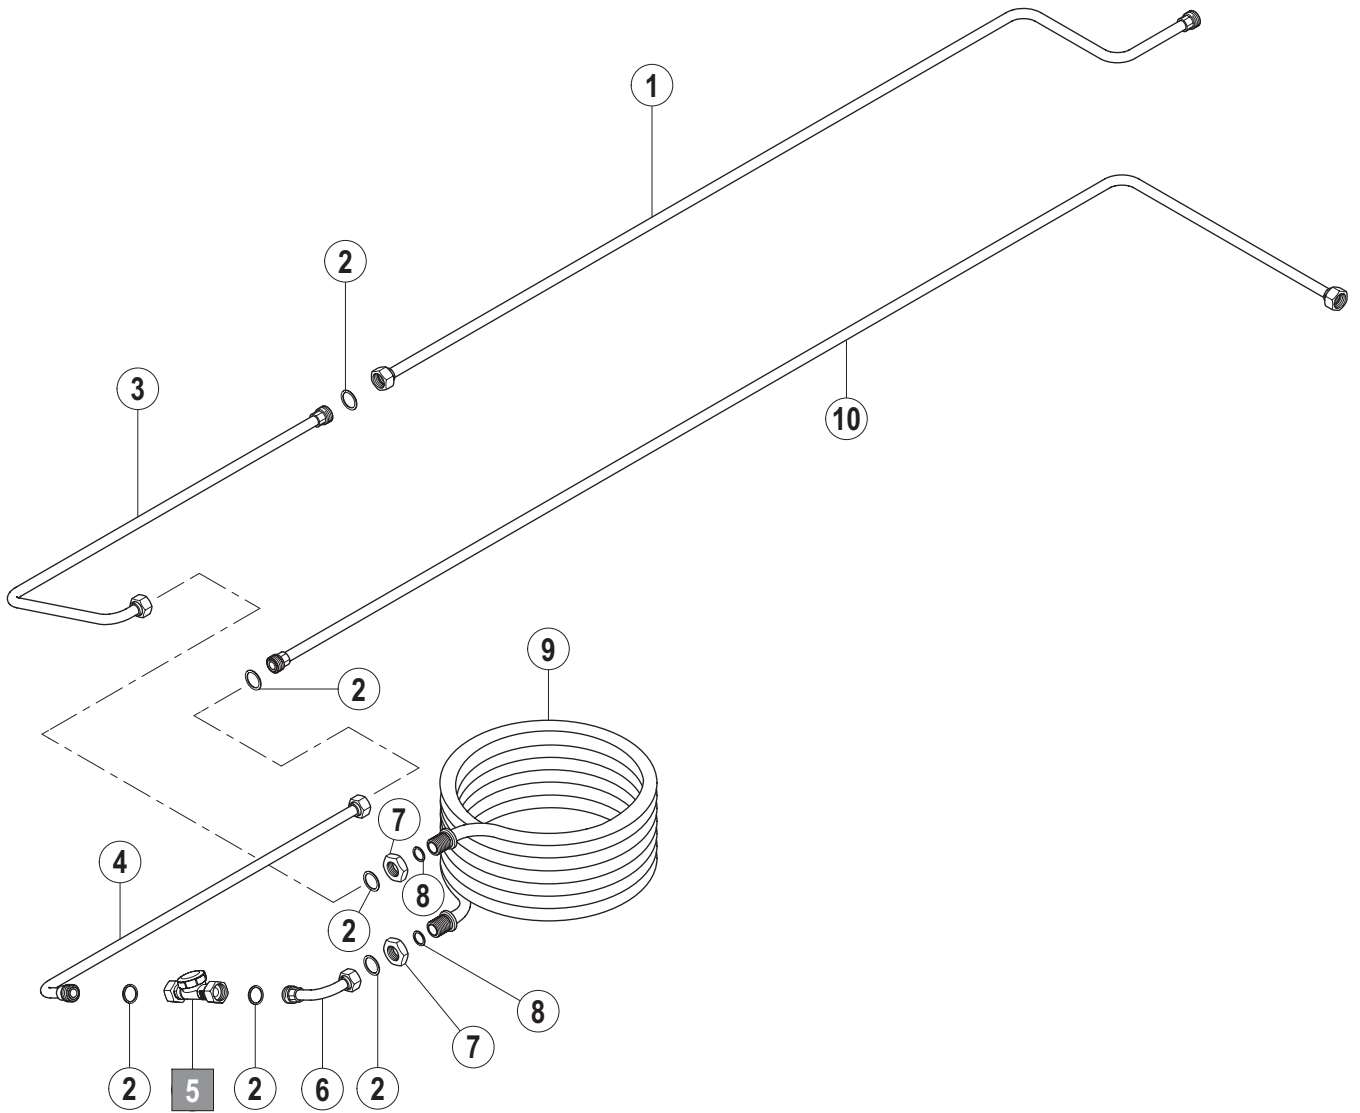

vsezip.ru

+7(812)987-08-81

Pos.	A	B			X [mm]	Bemerkung / Remarks / Remarques
		CS	CN	CP		
01		---	01-291926-001	---		
02		---	00-302574-014	---		
03		---	01-291926-002	---		
04		---	01-291924-002	---		
05		---	01-245603-002	---		
06		---	01-291924-003	---		
07		---	00-609698-000	---		
08		---	00-300084-010	---		
09		---	01-245647-002	---		
10		---	01-291924-001	---