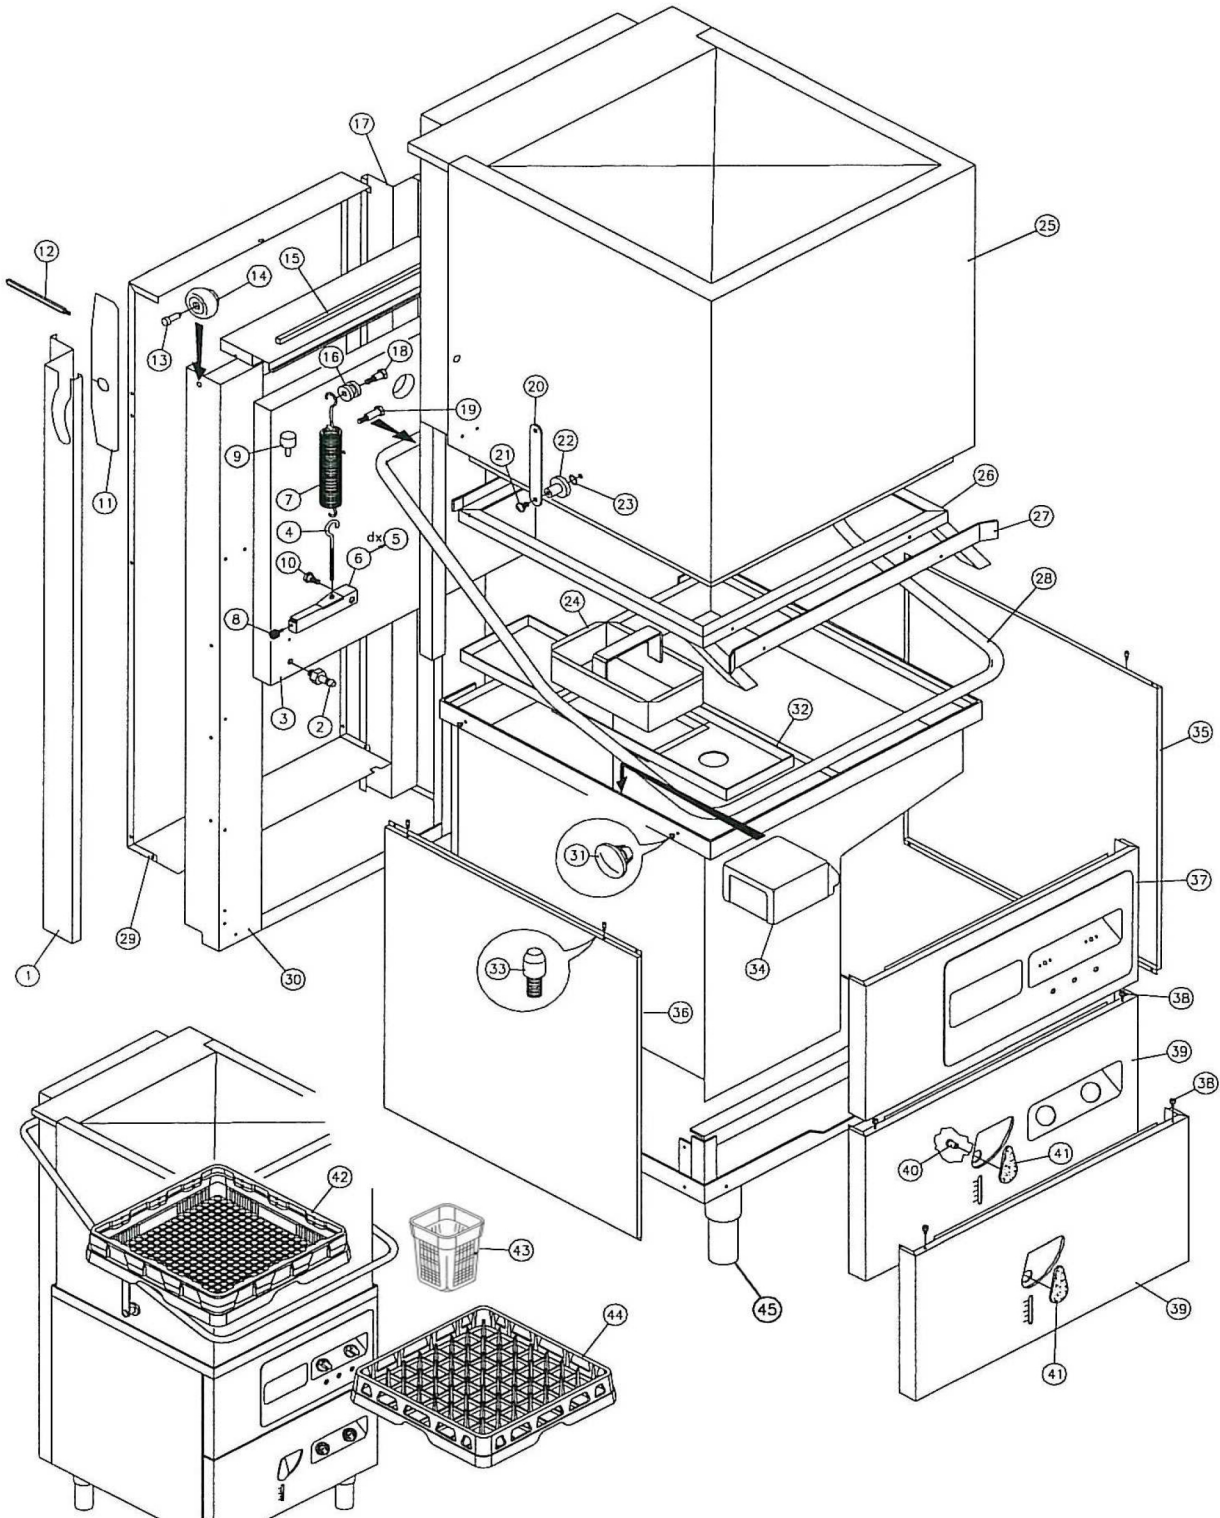

MODEL	LC 50	TYPE	3 H 3H
MODEL	LC 65	TYPE	3
MODEL		TYPE	
MODEL		TYPE	
MODEL		TYPE	

+7(812)987-08-81