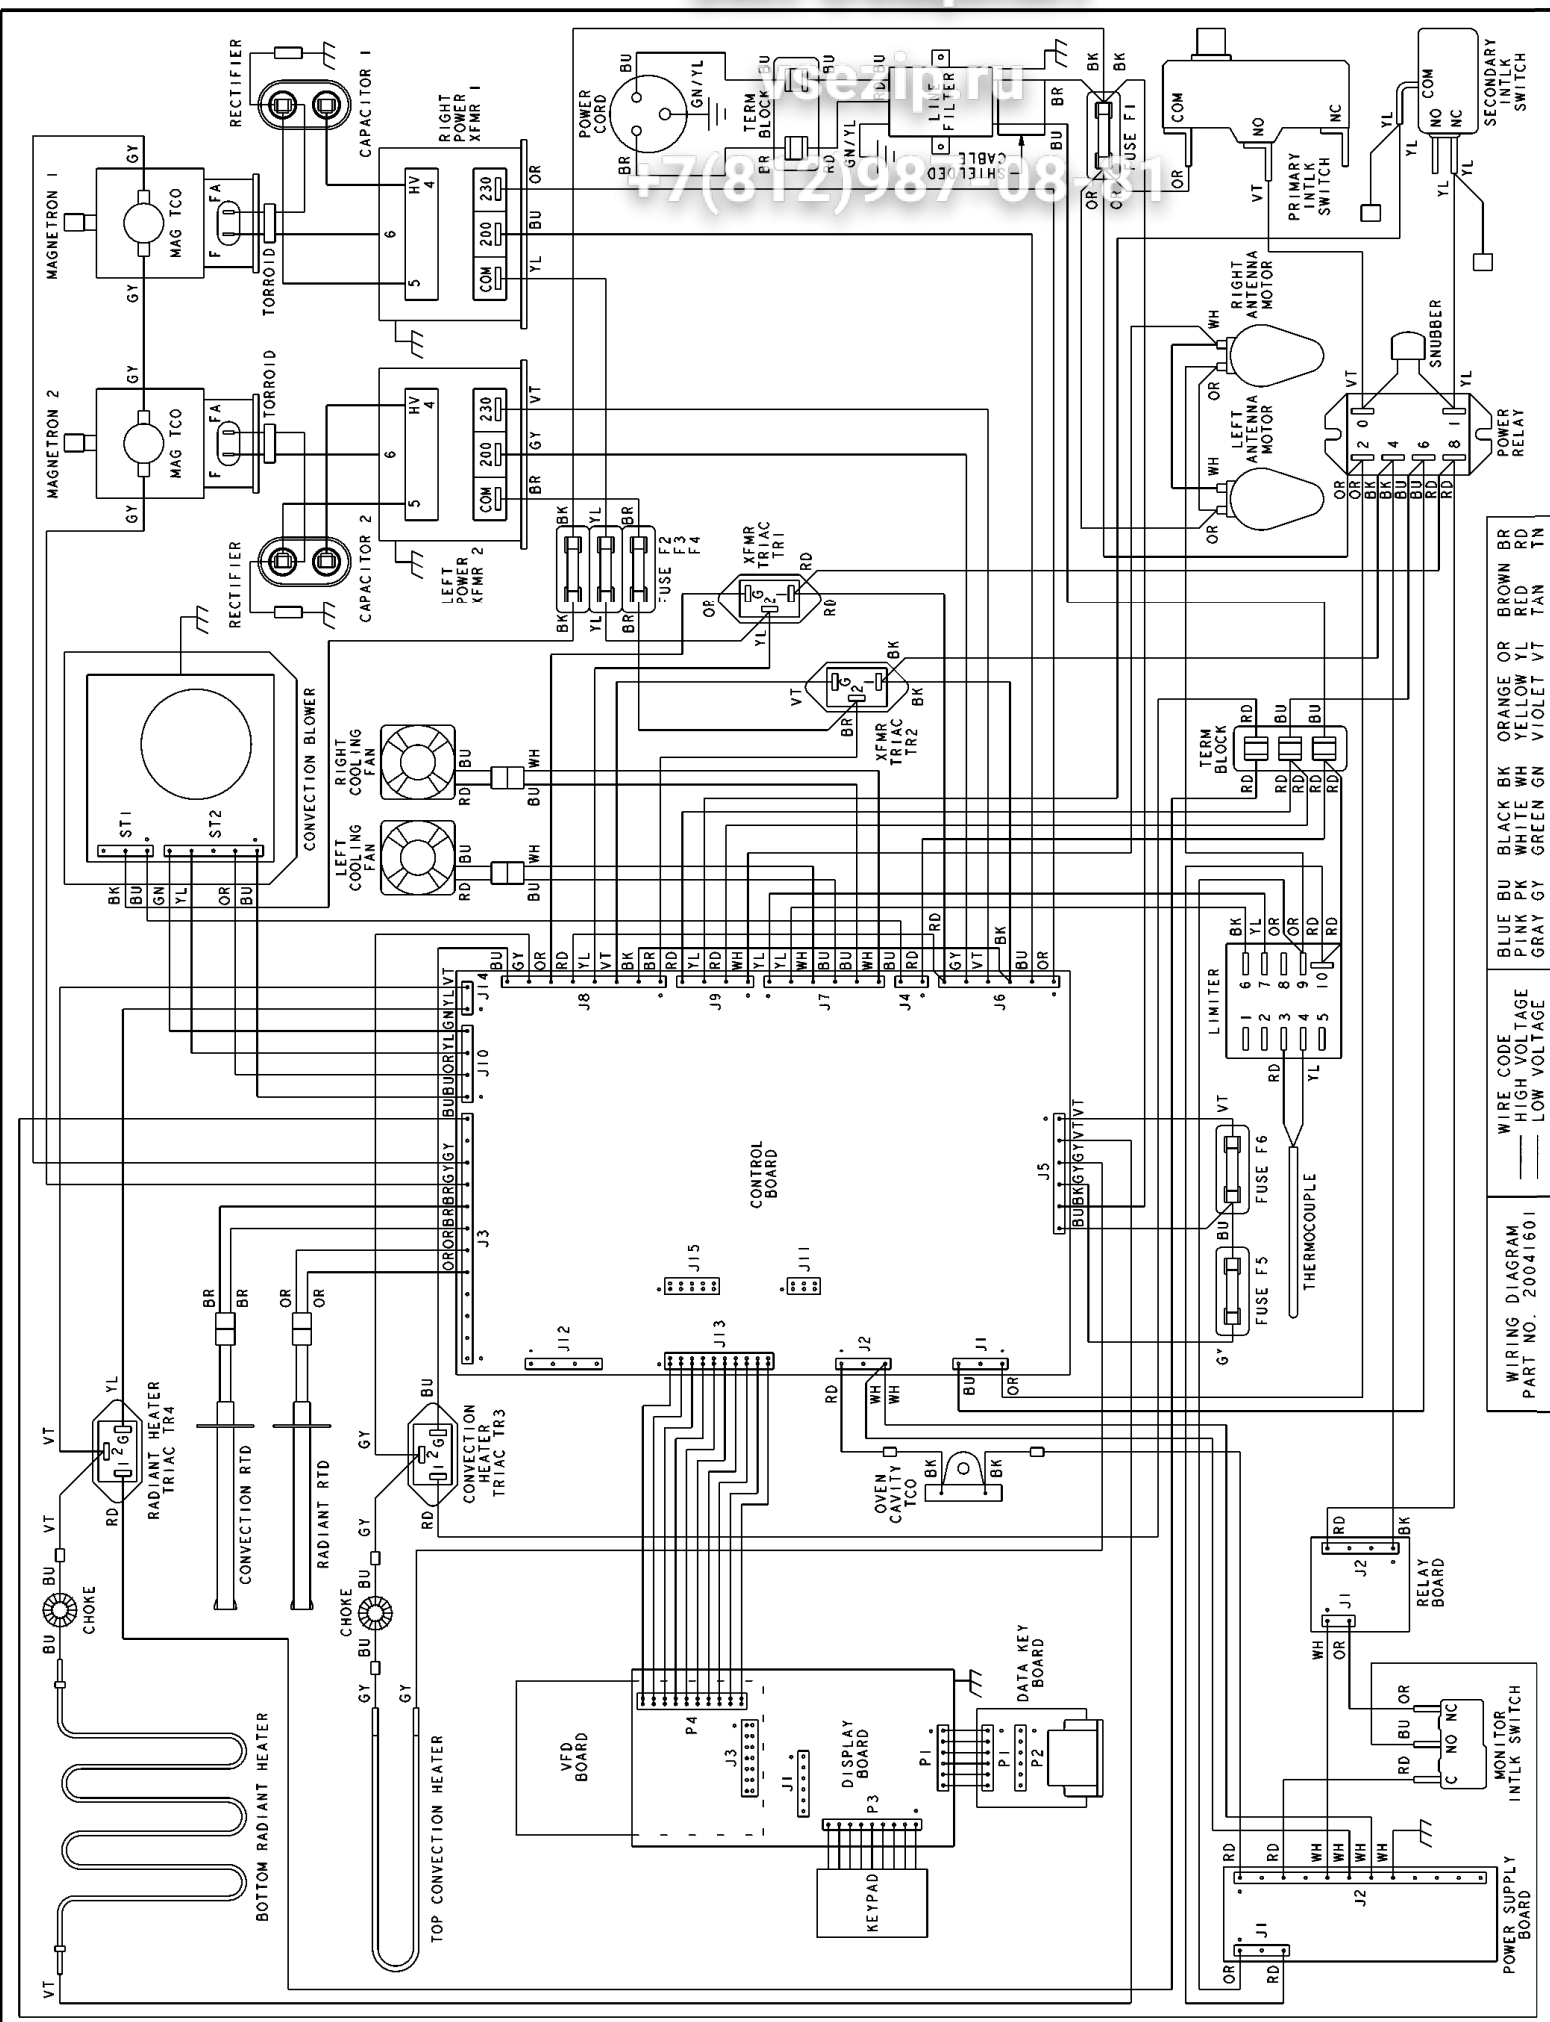

WIRING DIAGRAM

www.electronicshobby.com

+7(812)987-0811

WIRE CODE	WIRE COLOR
BU	BLUE
BK	BLACK
OR	ORANGE
BR	BROWN
PK	PINK
WH	WHITE
RD	RED
YL	YELLOW
GN	GREEN
VT	VIOLET
GY	GRAY

WIRE CODE	VOLTAGE
(Thick Line)	HIGH VOLTAGE
(Thin Line)	LOW VOLTAGE

WIRING DIAGRAM
PART NO. 20041601