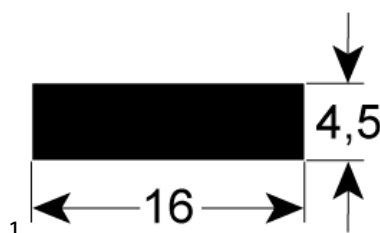

DIN-7603-C

1

GEV No.	510420	Ref. No.	0108019
description	gasket copper ED ø 19.9mm ID ø 14.3mm thickness 2mm Qty 1 pcs		
For models:	DV40 AB 1983, FR30G, FR40G AB 1976, FR40G AB 1983, FR40GUS AB 1976, FR40GUS AB 1983, FR60, FV25G AB 1986, FV40N AB 1983, FV50, FV60 AB 1976, FV60E AB 1983		

1

GEV No.	510424	Ref. No.	0409008
description	gasket copper ED ø 55mm ID ø 48mm thickness 2.2mm Centellen for thread 1½"		
For models:	DV100 AB 1980, DV100 AB 1983, DV120B, DV160 AB 1980, DV160 AB 1983, DV160 AB 1996, DV240B AB 1980, DV240B AB 1983, DV240B AB 1996, DV260B, DV270B AB 1992, DV40 AB 1983, DV80, DV80 AB 1983, DV80 AB 1992, EE60, EE90, FR30G, FR40G AB 1976, FR40G AB 1980, FR40G AB 1983, FR40GUS AB 1976, FR40GUS AB 1980, FR40GUS AB 1983, FR60, FV120B AB 1980, FV120B AB 1983, FV200B, FV240B AB 1980, FV240B AB 1983, FV250B AB 1992, FV25G AB 1986, FV30, FV40N AB 1980, FV40N AB 1983, FV50, FV50 M, FV60 AB 1973, FV60 AB 1976, FV60E AB 1983		

PTFE gaskets

1

GEV No.	512401	Ref. No.	9603787
description	flat gasket PTFE ED ø 16mm ID ø 10mm thickness 2mm Qty 1 pcs		
For models:	FV40.2M-MIKE2		

1

GEV No.	501175	Ref. No.	0403302
description	flat gasket PTFE ED ø 16mm ID ø 7mm thickness 1mm Qty 1 pcs		

shaft gaskets

shaft gaskets

1

GEV No.	698455	Ref. No.	9541786
description	shaft sealing set ID ø 18mm ED ø 26mm thickness 10.5mm		

special gaskets

door seals for dishwashers

GEV No.	504456	Ref. No.	0650080
description	door seal L 430mm W 16mm H 4.5mm rubber suitable for MEIKO