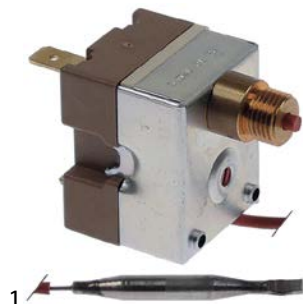

Зип Общепит

vsezip.ru

+7(812)987-08-81

CAMPINI

safety thermostats

GEV No.	381386	Ref. No.	0108085
description	safety thermostat switch-off temp. 176°C temperature range°C 1-pole 1NC 16A probe ø 5mm probe L 77mm capillary pipe 955mm capillary pipe isolated 350mm gland nut shaft ømm 250VACV		

RATHGEBER

control thermostats

GEV No.	390243	Ref. No.	0108041
description	thermostat t.max. 90°C temperature range 0-90°C 1-pole 1CO 16A probe ø 6mm probe L 140mm capillary pipe 3000mm capillary pipe isolated 50mm gland nut shaft Lmm rotation 270°