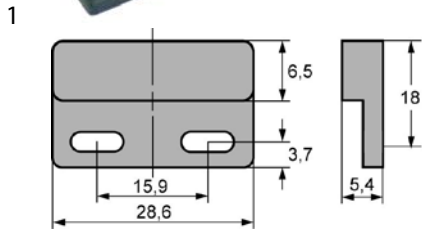

Зип Общепит

vsezip.ru

+7(812)987-08-81

46x26mm

GEV No.	345807	Ref. No.	0122037
description	magnetic switch L 29mm W 18mm 24V