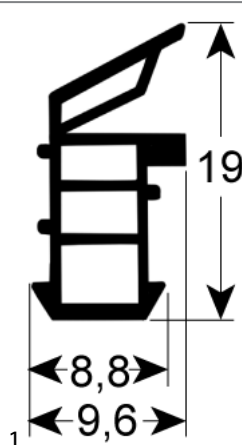

GEV No.	902061	Ref. No.	0415028 9503848 9650780
description	door seal L 480mm black