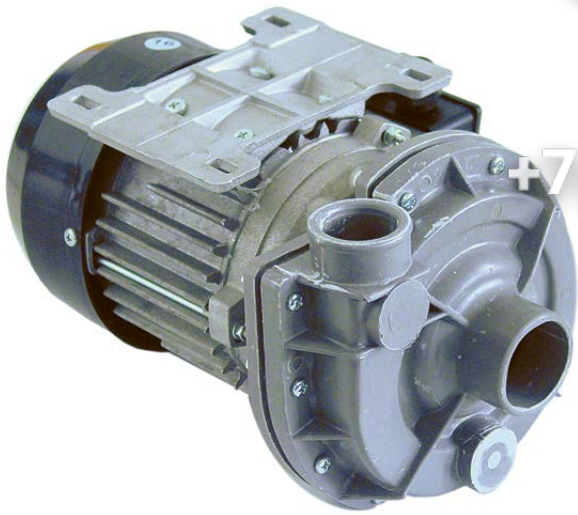

Зип Общепит

vsezip.ru

+7(812)987-08-81

1

GEV No.	500289	Ref. No.	0501088 0501147 0501163
description	pump inlet ø 45mm outlet ø 40mm type 1276.2530 230/400V 50Hz 3 phase 0.55kW 0.75HP L 270mm rotation direction right FIR		
For models:	DR70, DV80 AB 1975		
spare parts for	500289		
	GEV No.	501314	Ref. No. 0501081
	impellor ø 75mm		
	GEV No.	502007	Ref. No. —
	pump cover gasket		
	GEV No.	502014	Ref. No. —
	pump cover FIR inlet ø 45mm outlet ø 40mm		
	GEV No.	510692	Ref. No. 0501095 0501162
	mechanical shaft seal for shaft ø 11mm slide ring ext. ø 24mm slide ring H 13mm counter ring mounting ø 26mm height counter ring 8mm counter ring int. ø 14mm