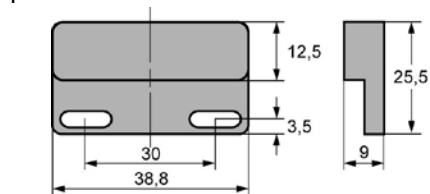

GEV No.	345804	Ref. No.	0122051
description	magnetic switch L 46mm W 26mm 1NO 24V 0.01A connection cable		

ø 6mm