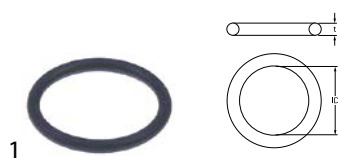

gaskets

O-rings

EPDM

ø1.50mm

GEV No.	532605	Ref. No.	0401011
description	O-ring EPDM thickness 1.5mm ID ø 12mm Qty 1 pcs