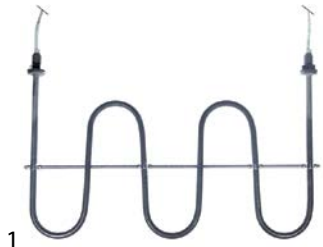

heating elements

dry heating elements for dishwashers

GEV No.	419058	Ref. No.	0101082
description	heating element 1000W 240V heating circuits 1 L 424mm W 37mm connection length 37mm tube $\varnothing$ 8.5mm connection M4 dry heating element 2 hole fixing thread M14x1.5 mounting distance 29mm		

GEV No.	420052	Ref. No.	0101136
description	heating element 2000W 230V heating circuits 1 L 175mm W 295mm connection length 40mm tube $\varnothing$ 6.5mm cable length 230mm dry heating element dishwasher 2 hole fixing thread M10x1 INCOLOY-800 mounting distance 289mm