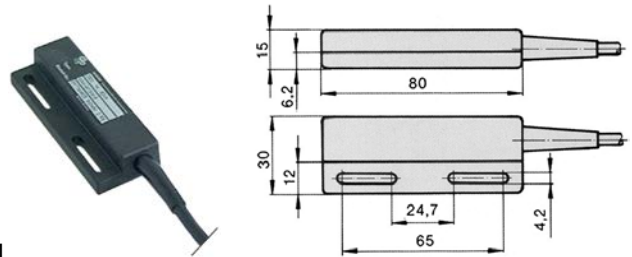

80x30mm

GEV No.	345806	Ref. No.	0122050
description	magnetic switch L 80mm W 30mm 1CO 250V 1A P max. 80W connection cable length 7500mm		

GEV No.	345804	Ref. No.	0122051
description	magnetic switch L 46mm W 26mm 1NO 24V 0.01A connection cable		