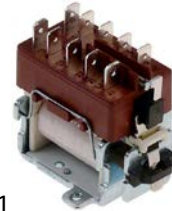

1

GEV No.	380121	Ref. No.	0135221
description	small relay switch 230V main contacts 3NO/1NC auxiliary contacts knob ø70mm (227-piece) connection Faston 6.3mm type E3250 resistive load 16A		
For models:	DV100 AB 1980, DV100 AB 1983, DV120B, DV160 AB 1980, DV240B AB 1980, DV80, DV80 AB 1980, DV80 AB 1983, FV40GE, FV60E AB 1983