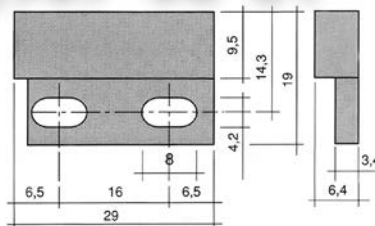

1

GEV No.	403109	Ref. No.	9612566+9616164
description	light barrier 15/264V L 75mm W 25mm H 18mm cable length 2000mm		

GEV No.	347960	Ref. No.	8302780
description	magnetic switch L 29mm W 19mm 1NO 12V 0.05A P max. 0.6W connection cable cable length 290mm		