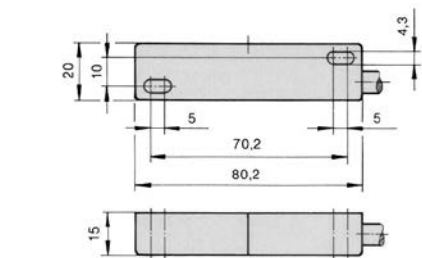

GEV No.	345803	Ref. No.	0122021
description	magnetic switch L 80mm W 20mm 1CO 250V 1A connection cable 80W		

accessories

magnets