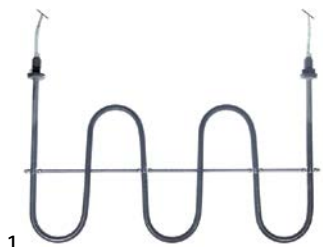

GEV No.	419059	Ref. No.	0101156
description	heating element 2000W 254V heating circuits 1 L 175mm W 298mm connection length 30mm tube $\varnothing$ 6.3mm cable length 230mm dry heating element 2 hole fixing thread M10x1 mounting distance 169mm