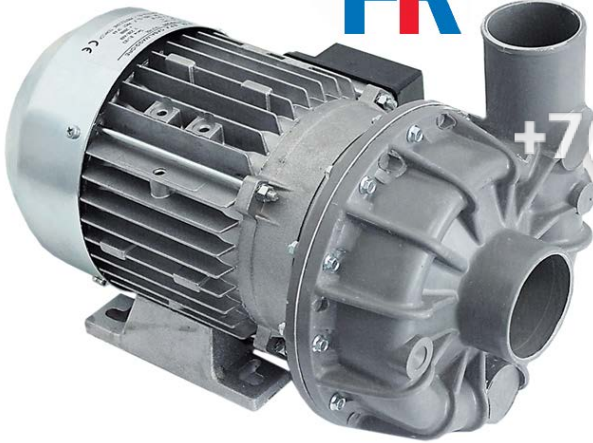

Зип Общепит

vsezip.ru

+7(812)987-08-81

1

GEV No.	500111	Ref. No.	0501129 0501131 0501146
description	pump inlet $\varnothing$ 63mm outlet $\varnothing$ 53mm type 1241.2500 230/400V 50Hz 3 phase 1.1kW 1.5HP L 330mm rotation direction left FIR		
For models:	DV120B, DV120T, DV240B AB 1996		
spare parts for	500111		
	GEV No.	510531	Ref. No. 0501097
	pump cover FIR inlet $\varnothing$ 63mm outlet $\varnothing$ 53mm auxiliary pressure connection M16x1.5mm supporting pressure open turn direction left $\varnothing$ 185mm ID $\varnothing$ 150mm inner height 37mm		
	GEV No.	510612	Ref. No. —
	impellor $\varnothing$ 110mm H 34mm M8R		
	GEV No.	510693	Ref. No. —
	mechanical shaft seal for shaft $\varnothing$ 12mm slide ring ext. $\varnothing$ 24mm slide ring H 15.5mm slide ring int. $\varnothing$ 11mm counter ring mounting $\varnothing$ 24mm height counter ring 8mm counter ring int. $\varnothing$ 13.5mm		
	GEV No.	524416	Ref. No. —
	pump cover gasket thickness 4x4mm Qty 1 pcs