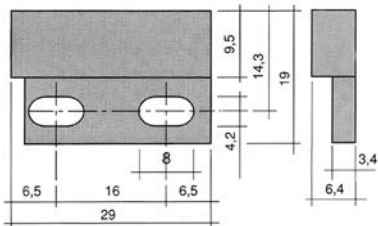

GEV No.	345808	Ref. No.	0122053
description	magnetic switch L 29mm W 19mm 1CO 150V 0.5A P max. 10W connection cable cable length 1000mm