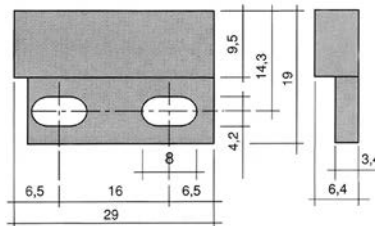

magnetic switches

29x19mm

1

GEV No.	347966	Ref. No.	9500385
description	magnetic switch L 29mm W 19mm 1CO 12V 0.05A P max. 0.6W connection cable cable length 5000mm		

1

GEV No.	345248	Ref. No.	0122070
description	magnetic switch L 29mm W 19mm 1NO 24V 0.01A P max. 0.24W connection cable cable length 300mm		
For models:	DV120B, DV120T, DV160 AB 1996, DV240B AB 1996, DV270B AB 1992, DV40 AB 1992, DV40N, DV40T, DV40T FA, DV80 AB 1992, DV80T, ECO STAR 430F, ECO STAR 545D, FR30G AB 1992, FV110G, FV130B, FV20N, FV20T, FV250B AB 1992, FV25G AB 1992, FV28G AB 1994, FV28G AB 1997, FV28GFA, FV30GS, FV40.2, FV40.2 AB 2002, FV40.2MIKE2, FV40N AB 1992, FV40T, FV40TFA, FV60E AB 1988, FV70T, FV70TD		