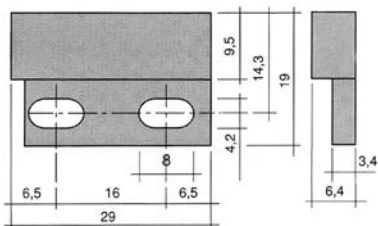

GEV No.	347966	Ref. No.	9500385
description	magnetic switch L 29mm W 19mm 1CO 12V 0.05A P max. 0.6W connection cable cable length 5000mm