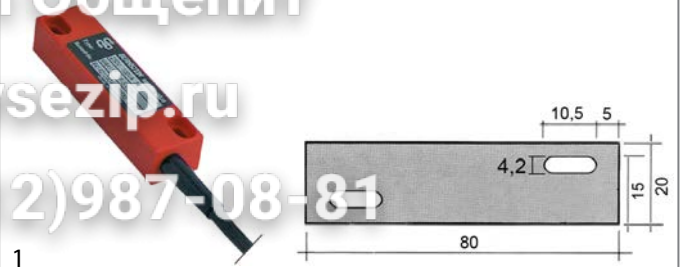

Зип Общепит

vsezip.ru

+7(812)987-08-81

46x26mm

GEV No.	345807	Ref. No.	0122037
description	magnetic switch L 29mm W 18mm 24V		

GEV No.	345801	Ref. No.	0122024 0122056
description	magnetic switch L 80mm W 20mm 1NO 250V 3A P max. 100W connection cable length 5000mm		
For models:	DV270B AB 1988, FV250B AB 1988		