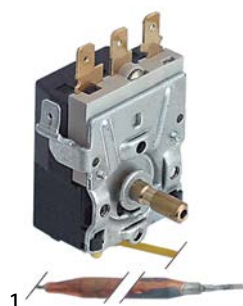

GEV No.	390127	Ref. No.	0108030 0108036
description	thermostat t.max. 95°C temperature range 0-95°C 1-pole 1CO 16A probe ø 6mm probe L 145mm capillary pipe 480mm capillary pipe isolated 430mm gland nut shaft ø 6x4.6mm shaft L 17mm shaft position lower° rotation 270°		
For models:	DV270B AB 1988, DV40 AB 1983, FR30G, FR40G AB 1980, FR40G AB 1983, FR40GUS AB 1980, FR40GUS AB 1983, FV250B AB 1988, FV25G AB 1986, FV40N AB 1980, FV40N AB 1983, FV60E AB 1983