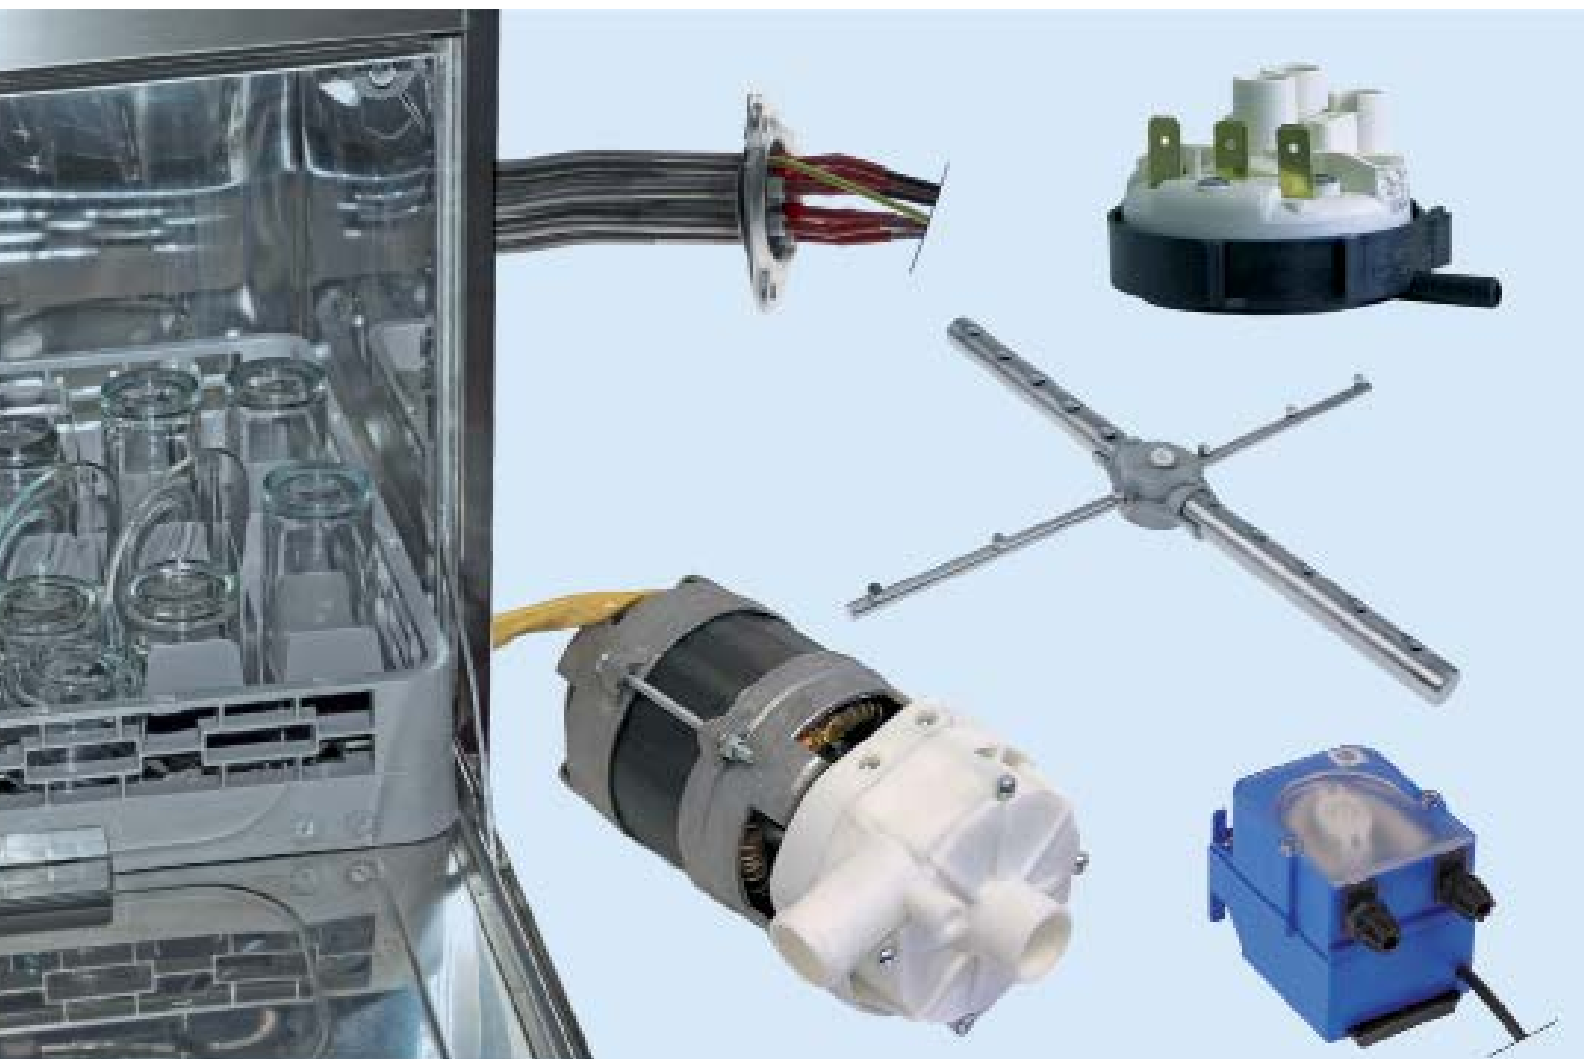

Spare parts suitable for

MEIKO

2018

Find the complete and up-to-date range of products in our GEV Webshop