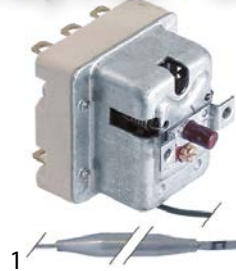

bi-metal thermostats

1

GEV No.	390123	Ref. No.	0108053
description	bi-metal thermostat hole distance 23.8mm switch-off temp. 50°C 1NC 1-pole 16A 250V connection F6.3 2 hole fixing		
For models:	DV120T, DV160 AB 1996, DV240B AB 1996, DV40N, DV40T, DV80T, ECO STAR 430F, ECO STAR 530F, FV110G, FV130B, FV20N, FV20T, FV28GFA, FV40N AB 1983, FV40N AB 1992, FV40T, FV70T		

1

GEV No.	390103	Ref. No.	0108047
description	bi-metal thermostat hole distance mm switch-off temp. 59°C 1NC 1-pole 16A connection F6.3		
For models:	DV100 AB 1980, DV100 AB 1983, DV120B, DV120T, DV160 AB 1980, DV160 AB 1983, DV160 AB 1996, DV240B AB 1980, DV240B AB 1983, DV240B AB 1996, DV270B AB 1992, DV40 AB 1983, DV40 AB 1992, DV40N, DV40T, DV80, DV80 AB 1980, DV80 AB 1983, DV80 AB 1992, DV80T, ECO STAR 430F, ECO STAR 530F, FR30G, FR40G AB 1976, FR40G AB 1980, FR40G AB 1983, FR40GUS AB 1976, FR40GUS AB 1980, FR40GUS AB 1983, FV110G, FV130B, FV20N, FV20T, FV250B AB 1992, FV25G AB 1986, FV28G AB 1994, FV28G AB 1997, FV28GFA, FV30, FV40N AB 1980, FV40N AB 1983, FV40N AB 1992, FV40T, FV50, FV50 M, FV60E AB 1983, FV70T		
accessories for	390103		
	GEV No.	510362	Ref. No. 0108040
	gasket for thermostat ED ø 40mm ID ø 19mm suitable for COMENDA, MEIKO equiv. no. 630511/0108040		

3ип Общежит
control and safety thermostats

EGO
safety thermostats

55.32 series

1

GEV No.	390244	Ref. No.	9502526
description	safety thermostat switch-off temp. 120°C 3-pole 20A probe ø 6mm probe L 94mm capillary pipe 540mm capillary pipe isolated 500mm gland nut probe SS		
For models:	ECO STAR 430F, ECO STAR 530F, ECO STAR 545D, FV28GFA