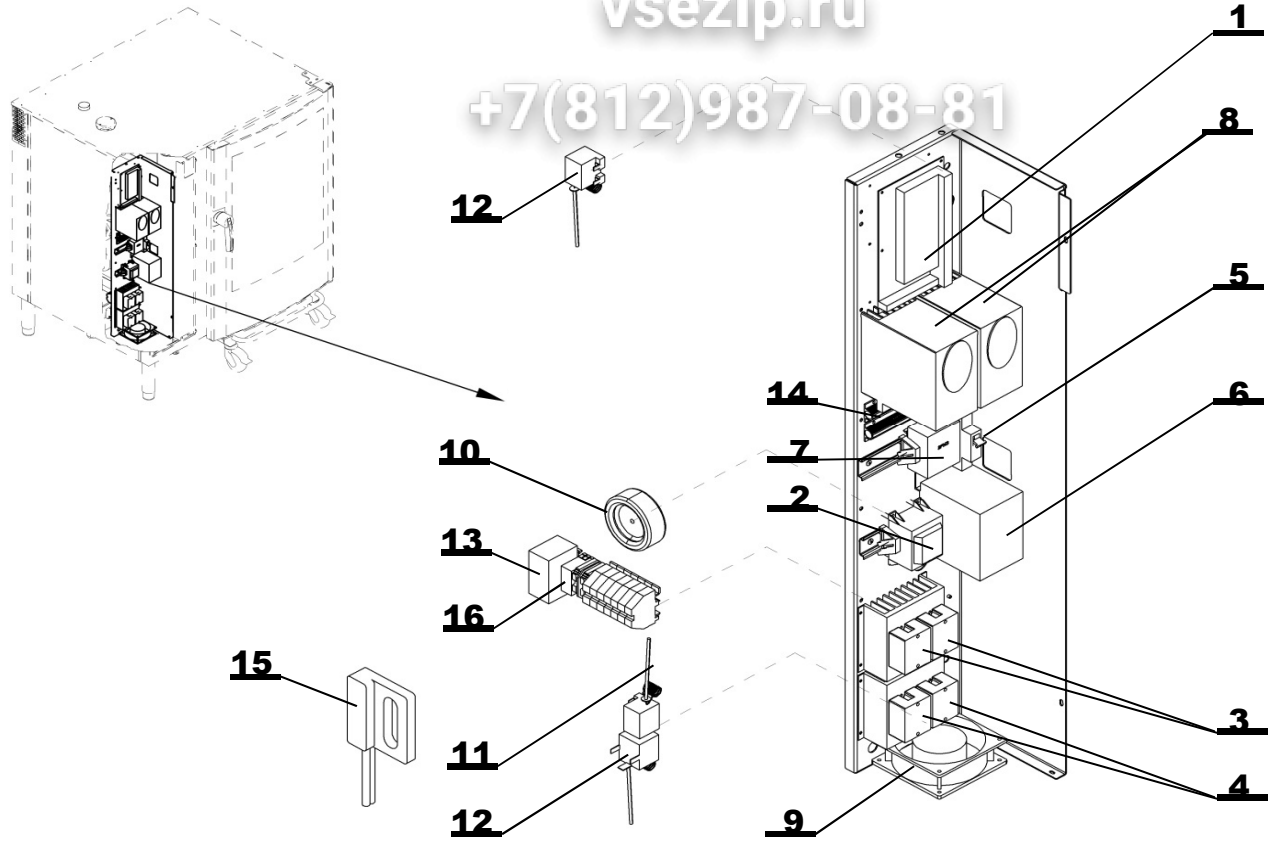

3 тип Общепит

CONTROL PANEL

vsezip.ru

+7(812)987-08-81

Position	Code	Name	For type of combi steamer			
			B1221i	B1221b	O1221i	O1221b
1	AC21-1605/CH1	WHOLE LEFT CORNER WITH ELECTRONIC 1221-BLUE	•	•		
1	AC21-1606/CH1	WHOLE LEFT CORNER WITH ELECTRONIC 1221-ORANGE			•	•
2	XC10-2000	ELECTRONIC BOARD SET VISION-BLUE Freescale 2011	•	•		
2	XC10-2100	ELECTRONIC BOARD SET VISION-ORANGE Freescale 2011			•	•
3	EA05-0052	USB CABLE	•	•	•	•
4	SP21-0001	USB COVER	•	•	•	•
5	AP10-0021	COVER OF ELECTRONICS	•	•	•	•
6	EA13-0151	AUXILIARY LOUD-SPEAKER	•	•	•	•

Note:

1	AC21-1605/S/CH1	LEFT CORNER PLATE 1221 - BLUE WITH USB CONNECTOR	•	•		
1	AC21-1606/S/CH1	LEFT CORNER PLATE 1221 - ORANGE WITH USB CONNECTOR			•	•

Зип-Общепит

vsezip.ru

+7(812)987-08-81

Position	Code	Name	For type of combi steamer			
			B1221i	B1221b	O1221i	O1221b
1	EA14-0080	POWER SUPPLY BOARD VISION -R04.1	•	•		
2	EA13-0008	TRANSFORMER TRONIC 17V	•	•		
3	EA02-0203	SOLID STATE RELAY SOB965660		•		
4	EA02-0203	SOLID STATE RELAY SOB965660	•	•		
5	EA03-0016	CIRCUIT BREAKER	•	•		
6	EA02-0006	CONTACTOR (LC1D50P7)	•	•		
7	EA13-0109	SUPPRESSOR	•	•		
8	EA13-0400	FREQUENCY CONVERTER	•	•		
9	ZA21-0007	FAN SUNNON	•	•		
10	EA13-0009	TRANSFORMER 1TT63P2 230V/11,5V	•	•		
11	EA04-0011	THERMAL FUSE BOILER 140 °C		•		
12	EA04-0012	THERM. FUSE FOR SPACE 360°C	•	•		
13	EA13-0058	SUPPRESSION COMPONENT FC611 13b	•	•		
14	EA16-0041	RESISTOR VW3TR342150RJ	•	•		
15	EA01-0016	DOOR SWITCH 1221, 2011, 2021	•	•		
16	EA13-0056	SUPPRESSION COMPONENT TS811 1022B	•	•		