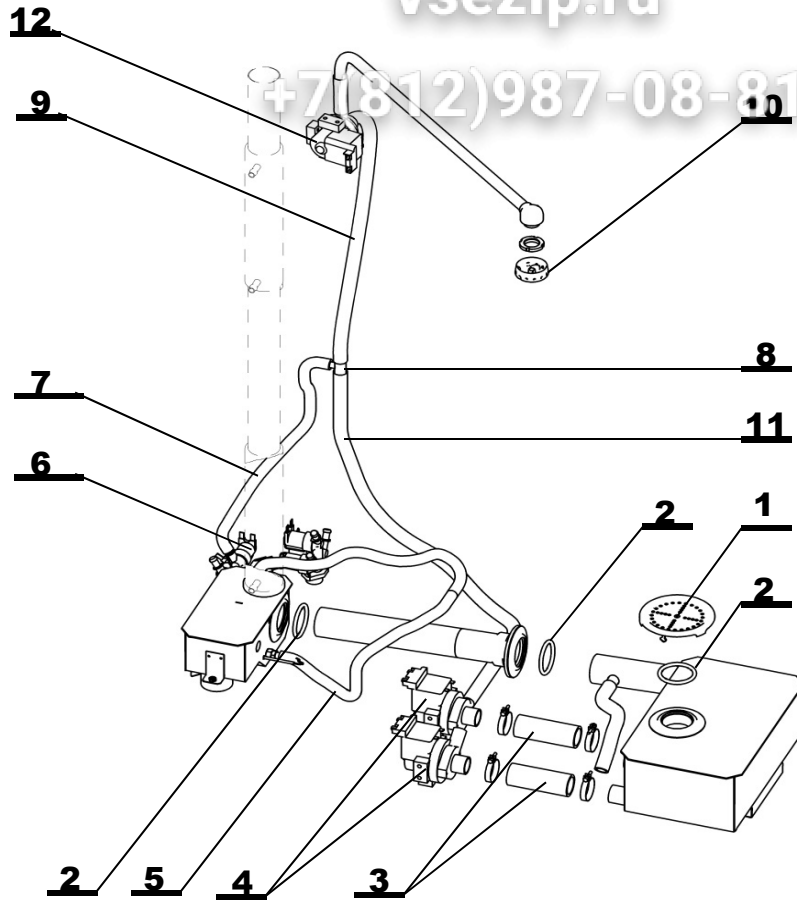

Автоматическая система очистки

Зип-Общепит

vsezip.ru

+7 (812) 987-08-81

Position	Code	Name	For type of combi steamer			
			B1221i	B1221b	O1221i	O1221b
1	AC02-2202	DRAIN CAP	•	•		
2	ZA13-1549	O-RING	•	•		
3	AA00-0030	HOSE 70 mm BLACK	•	•		
4	EA12-0001	PUMP	•	•		
5	AT26-0012	HOSE VALVE-RED. VALVE	•	•		
6	EA12-0056	TRIPLE SOLENOID VALVE	•	•		
7	AA26-0100	HOSE 10x3,6 - 440	•	•		
8	ZA10-0556	T-FITTING TRS 18-10-18	•	•		
9	AA26-0154	HOSE 16/22 - 600	•	•		
10	AT32-0052	CLEANING NOZZLE	•	•		
11	AA26-0159	HOSE 16/22 - 800	•	•		
12	EA12-0001	PUMP	•	•		
	ZA14-0105	PUMP COVER	•	•		

Note: