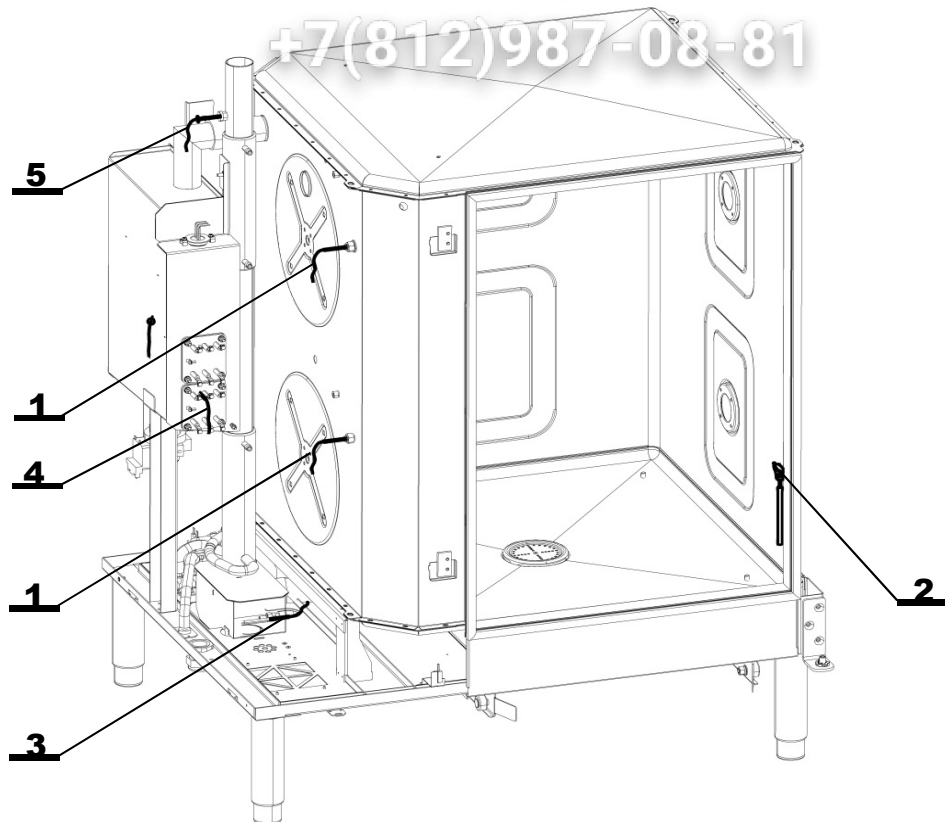

TEMPERATURE SENSORS

Зип Общежит

vsezip.ru

+7(812)987-08-81

Position	Code	Name	For type of combi steamer			
			B1221i	B1221b	O1221i	O1221b
1	EA10-0103	COOKING CHAMBER AND STEAM TEMP. SENSOR	•	•	•	•
2	EA10-0114	CORE PROBE (meat probe) - Blue - 4 point 1221, 2011, 2021	•	•		
2a	EA10-0112	CORE PROBE (meat probe) - Orange - 1 point 1221, 2011, 2021			•	•
3	EA10-0104	DRAIN and BOILER TEMP. SENSOR 623, 611, 1011, 1221	•	•	•	•
4	EA10-0104	DRAIN and BOILER TEMP. SENSOR 623, 611, 1011, 1221		•		•
5	EA10-0103	COOKING CHAMBER AND STEAM TEMP. SENSOR		•		•

Note: