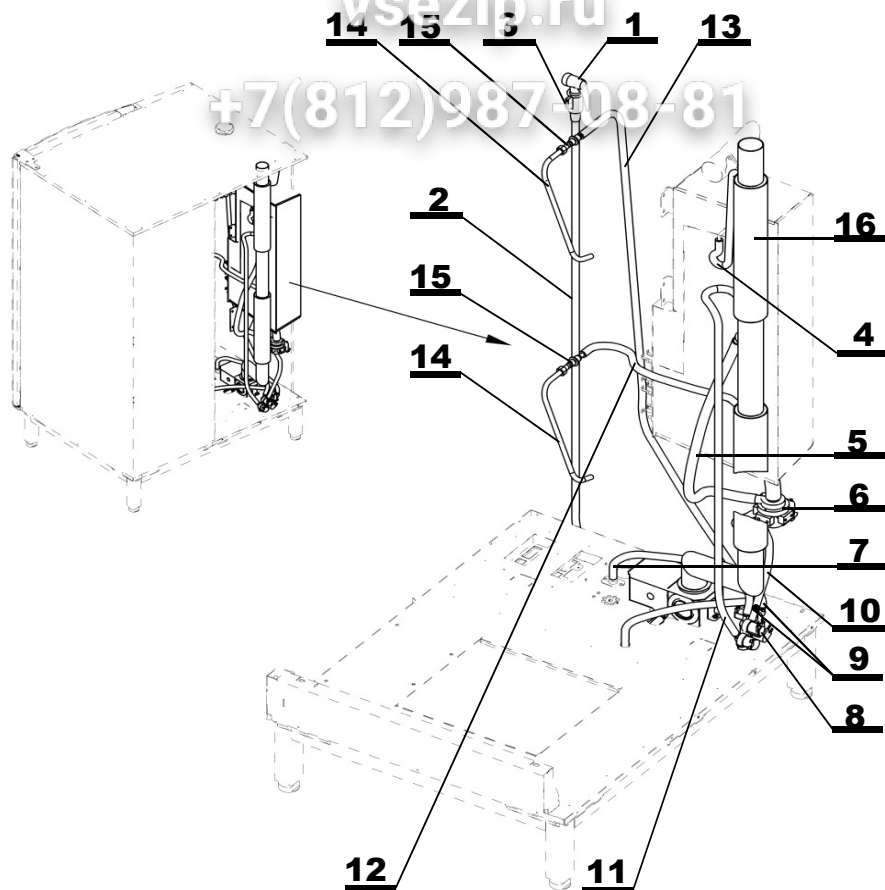

WATER DISTRIBUTION SYSTEM FOR BOILER

Position	Code	Name	For type of combi steamer			
			B2021i	B2021b	O2021i	O2021b
1	ZA15-0100	SHOWER KLARCO		•		•
2	ZA11-0904	RUBBER HOSE FOR SHOWER 2,1m		•		•
3	AT00-0002	SHOWER HOLDER KLARCO		•		•
4	AT26-0013	HOSE		•		•
5	AA26-0154	HOSE 16/22 - 600		•		•
6	EA12-0001	PUMP		•		•
7	AA26-0101	HOSE 10x3,6 - 350		•		•
8	EA12-0056	TRIPLE SOLENOID VALVE				•
9	EA12-0303	REDUCTION NOZZLE		•		•
10	AT26-0009	HOSE VALVE-RECUPERATOR		•		•
11	AT26-0012	HOSE VALVE-RED. VALVE		•		•
12	AT32-0017	HOSE ULKA		•		•
13	AA26-0113	HOSE 10x3,6 - 1500		•		•
14	AC12-1000	INJECTION PIPE VISION 2021		•		•
15	AC00-2500	BUSHING		•		•
16	AC05-2500	CHIMNEY 2021 Vision - boiler		•		•

Note: