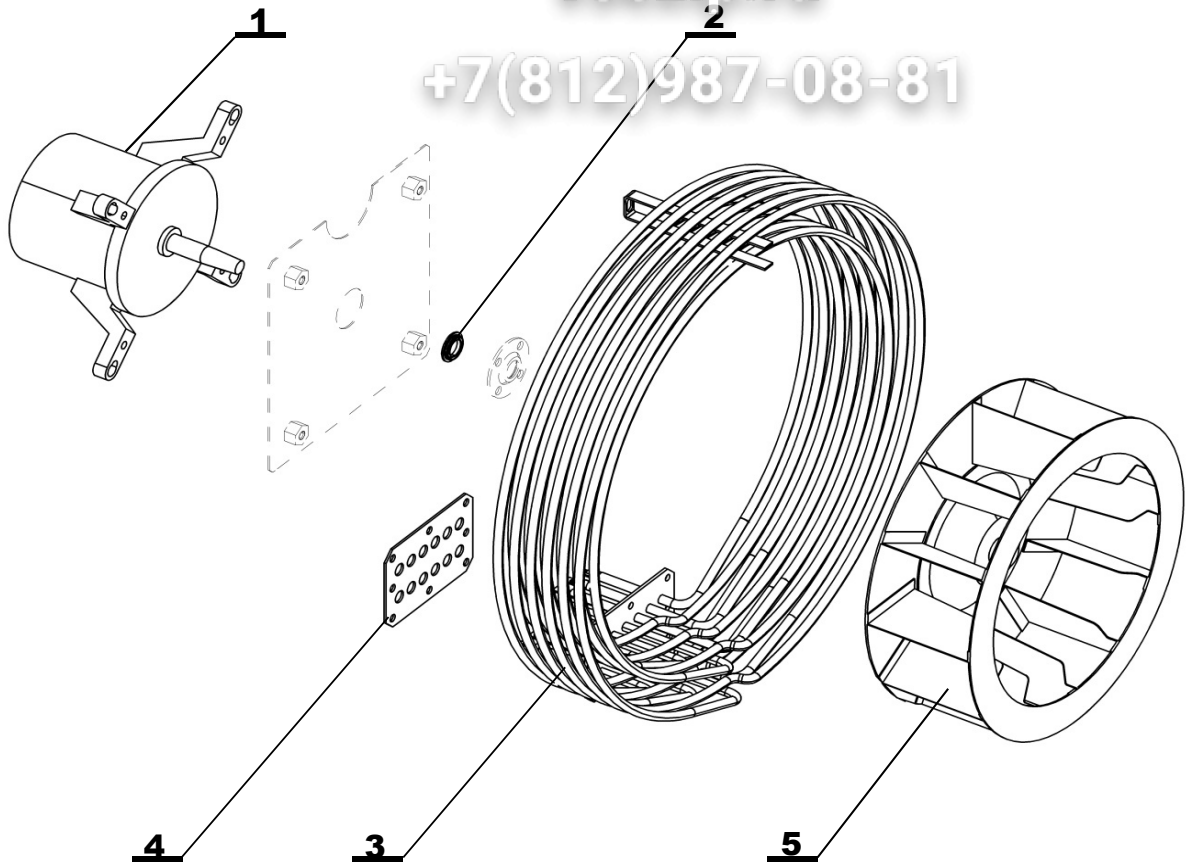

3ип Общепит

MOTOR - VENTILATOR

vsezip.ru

+7(812)987-08-81

Position	Code	Name	For type of combi steamer			
			B2021i	B2021b	O2021i	O2021b
1	EA11-0014	MOTOR HANNING L9 EB30	•	•	•	•
2	AX00-0006	MOTOR SEAL	•	•	•	•
3	AX00-0018	SPACE HEATING ELEMENT 29 kW	•	•	•	•
4	AX00-0020	SEAL	•	•	•	•
5	AX09-0006	VENTILATOR FAN ø 320mm/110mm	•	•	•	•

Note: