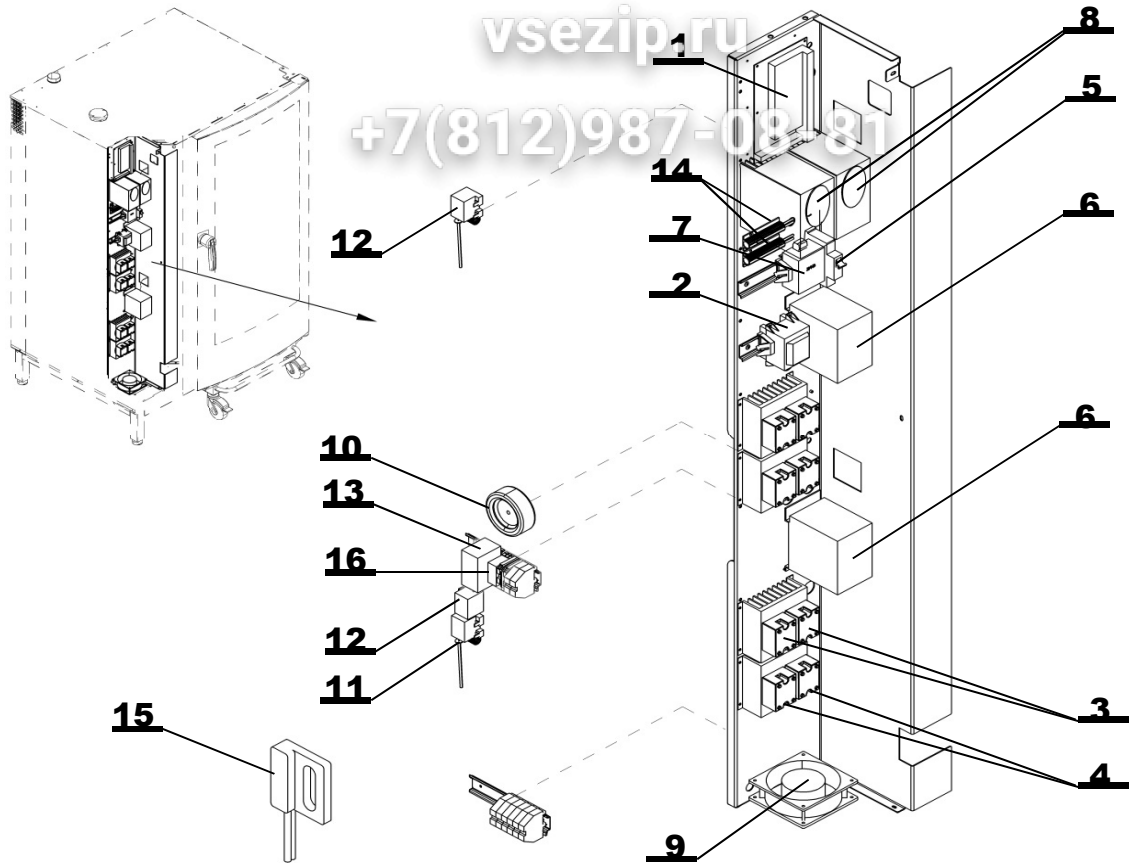

Зип-Общепит

vsezip.ru
+7(812)987-09181

Position	Code	Name	For type of combi steamer			
			B2021i	B2021b	O2021i	O2021b
1	EA14-0080	POWER SUPPLY BOARD VISION -R04.1	•	•		
2	EA13-0008	TRANSFORMER TRONIC 17V	•	•		
3	EA02-0203	SOLID STATE RELAY SOB965660		•		
4	EA02-0203	SOLID STATE RELAY SOB965660	•	•		
5	EA03-0016	CIRCUIT BREAKER	•	•		
6	EA02-0006	CONTACTOR (LC1D50P7)	•	•		
7	EA13-0109	SUPPRESSOR	•	•		
8	EA13-0400	FREQUENCY CONVERTER	•	•		
9	ZA21-0007	FAN SUNNON	•	•		
10	EA13-0009	TRANSFORMER 1TT63P2 230V/11,5V	•	•		
11	EA04-0011	THERMAL FUSE BOILER 140 °C		•		
12	EA04-0012	THERM. FUSE FOR SPACE 360°C	•	•		
13	EA13-0058	SUPPRESSION COMPONENT FC611 13b	•	•		
14	EA16-0041	RESISTOR VW3TR342150RJ	•	•		
15	EA01-0016	DOOR SWITCH 1221, 2011, 2021	•	•		
16	EA13-0056	SUPPRESSION COMPONENT TS811 1022B	•	•		
7+8+14	EA13-0402	KIT RETIGO VISION	•	•		

Note: