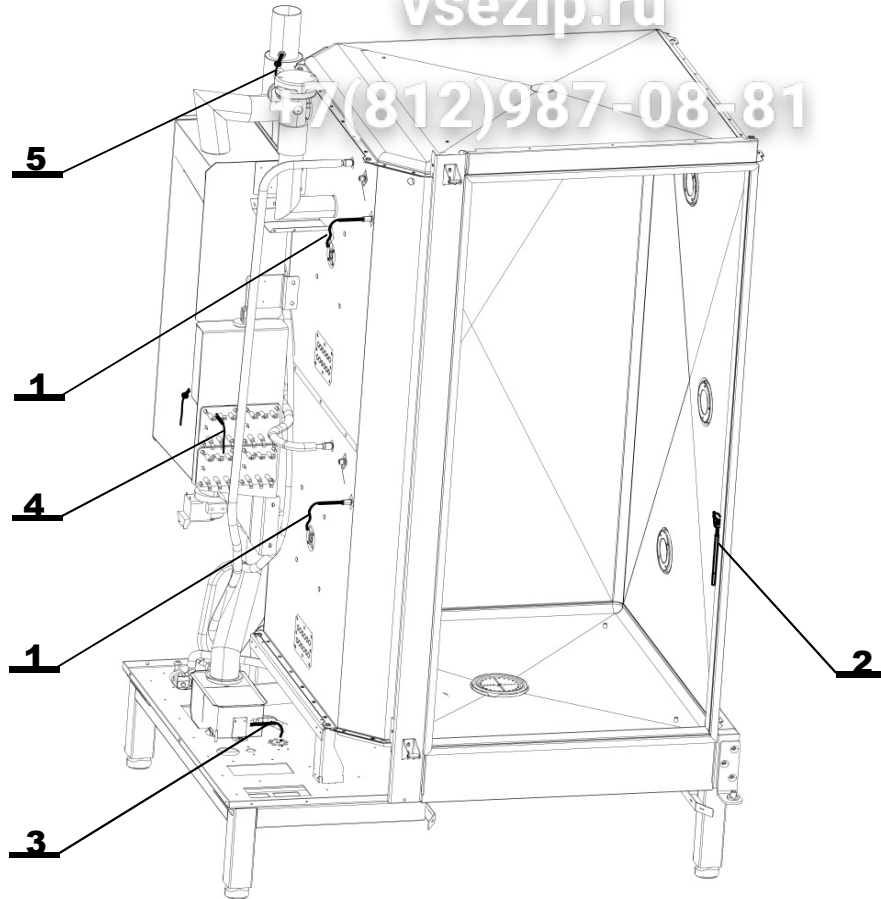

TEMPERATURE SENSORS

Зип-Общепит

vsezip.ru

+7(812)987-08-81

Position	Code	Name	For type of combi steamer			
			B2021i	B2021b	O2021i	O2021b
1	EA10-0103	COOKING CHAMBER AND STEAM TEMP. SENSOR	•	•	•	•
2	EA10-0114	CORE PROBE (meat probe) - Blue - 4 point 1221, 2011, 2021	•	•		
2a	EA10-0112	CORE PROBE (meat probe) - Orange - 1 point 1221, 2011, 2021			•	•
3	EA10-0105	DRAIN and BOILER TEMP. SENSOR 2011, 2021	•	•	•	•
4	EA10-0105	DRAIN and BOILER TEMP. SENSOR 2011, 2021		•		•
5	EA10-0103	COOKING CHAMBER AND STEAM TEMP. SENSOR		•		•

Note: