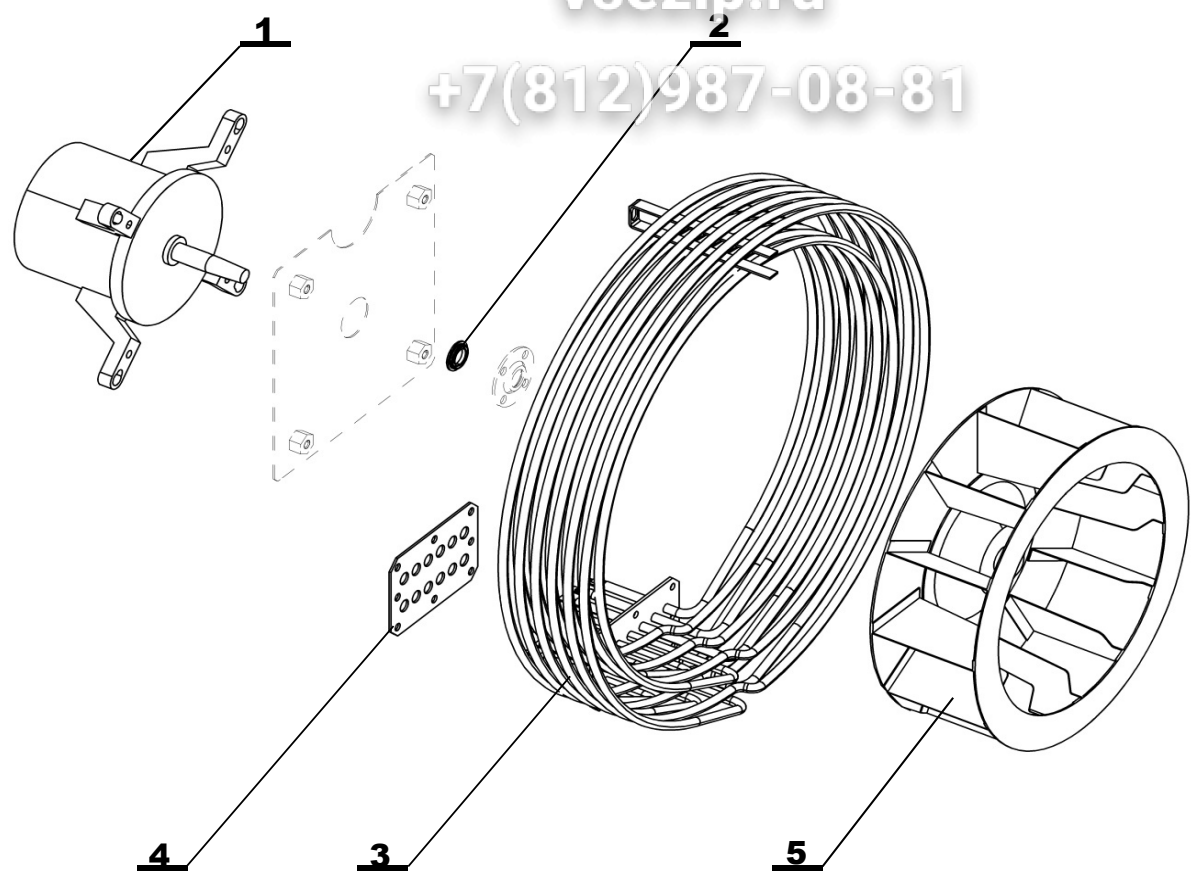

3ип Общепит
MOTOR - VENTILATOR

vsezip.ru

+7(812)987-08-81

Position	Code	Name	For type of combi steamer			
			B2021i	B2021b	O2021i	O2021b
1	EA11-0014	MOTOR HANNING L9 EB30	•	•	•	•
2	AX00-0006	MOTOR SEAL	•	•	•	•
3	AX00-0018	SPACE HEATING ELEMENT 29 kW	•	•	•	•
4	AX00-0020	SEAL	•	•	•	•
5	AX09-0006	VENTILATOR FAN ø 320mm/110mm	•	•	•	•

Note: