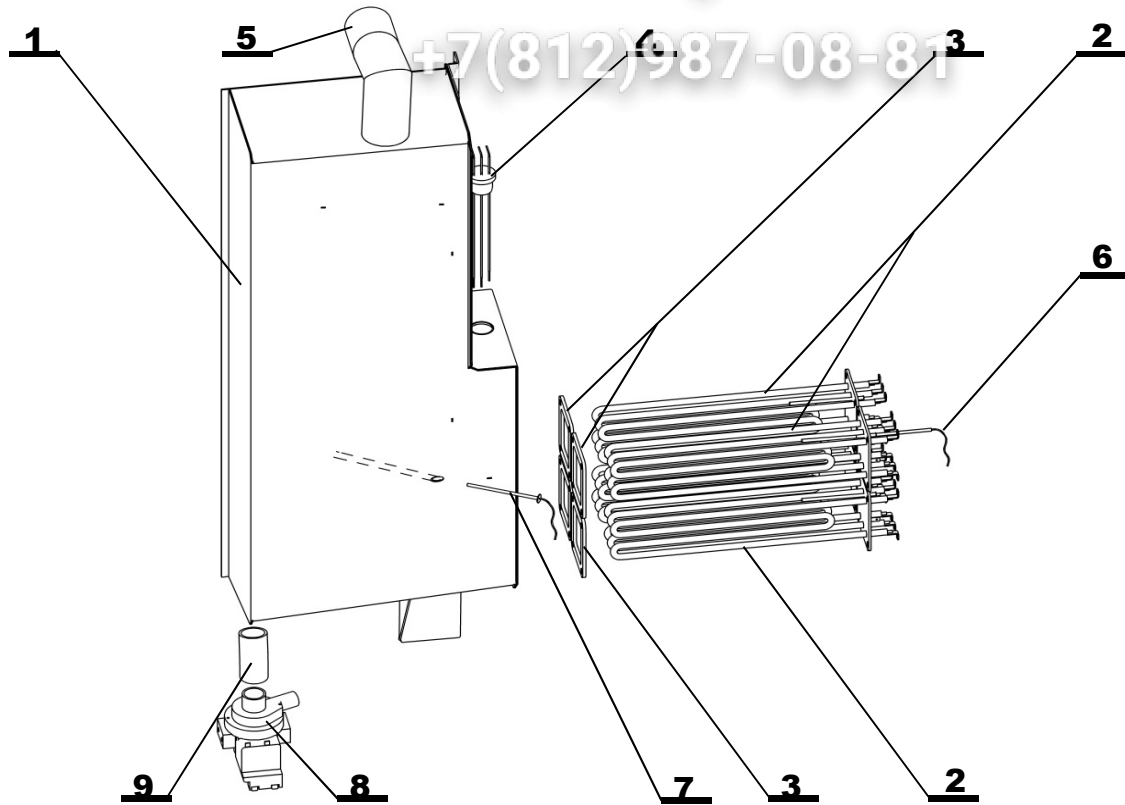

Зип Общепит

vsezip.ru

+7(812)987-08-81

Position	Code	Name	For type of combi steamer			
			B2021i	B2021b	O2021i	O2021b
1	AC24-1000	BOILER 2021 VISION		•		•
2	EX24-0008	BOILER HEATING ELEMENT 12 kW VISION		•		•
3	AX24-0002	BOILER HEATING ELEMENT SEAL		•		•
4	AC24-0602	WATER LEVEL SENSOR VISION		•		•
5	ZA10-0501	SILICON TUBE CONNECTION		•		•
6	EA10-0104	DRAIN and BOILER TEMP. SENSOR 623, 611, 1011, 1221		•		•
7	EA04-0011	THERMAL FUSE BOILER 140 °C		•		•
8	EA12-0001	PUMP		•		•
9	ZA11-0901	CONNECTING HOSE PUMP-BOILER		•		•

Note: