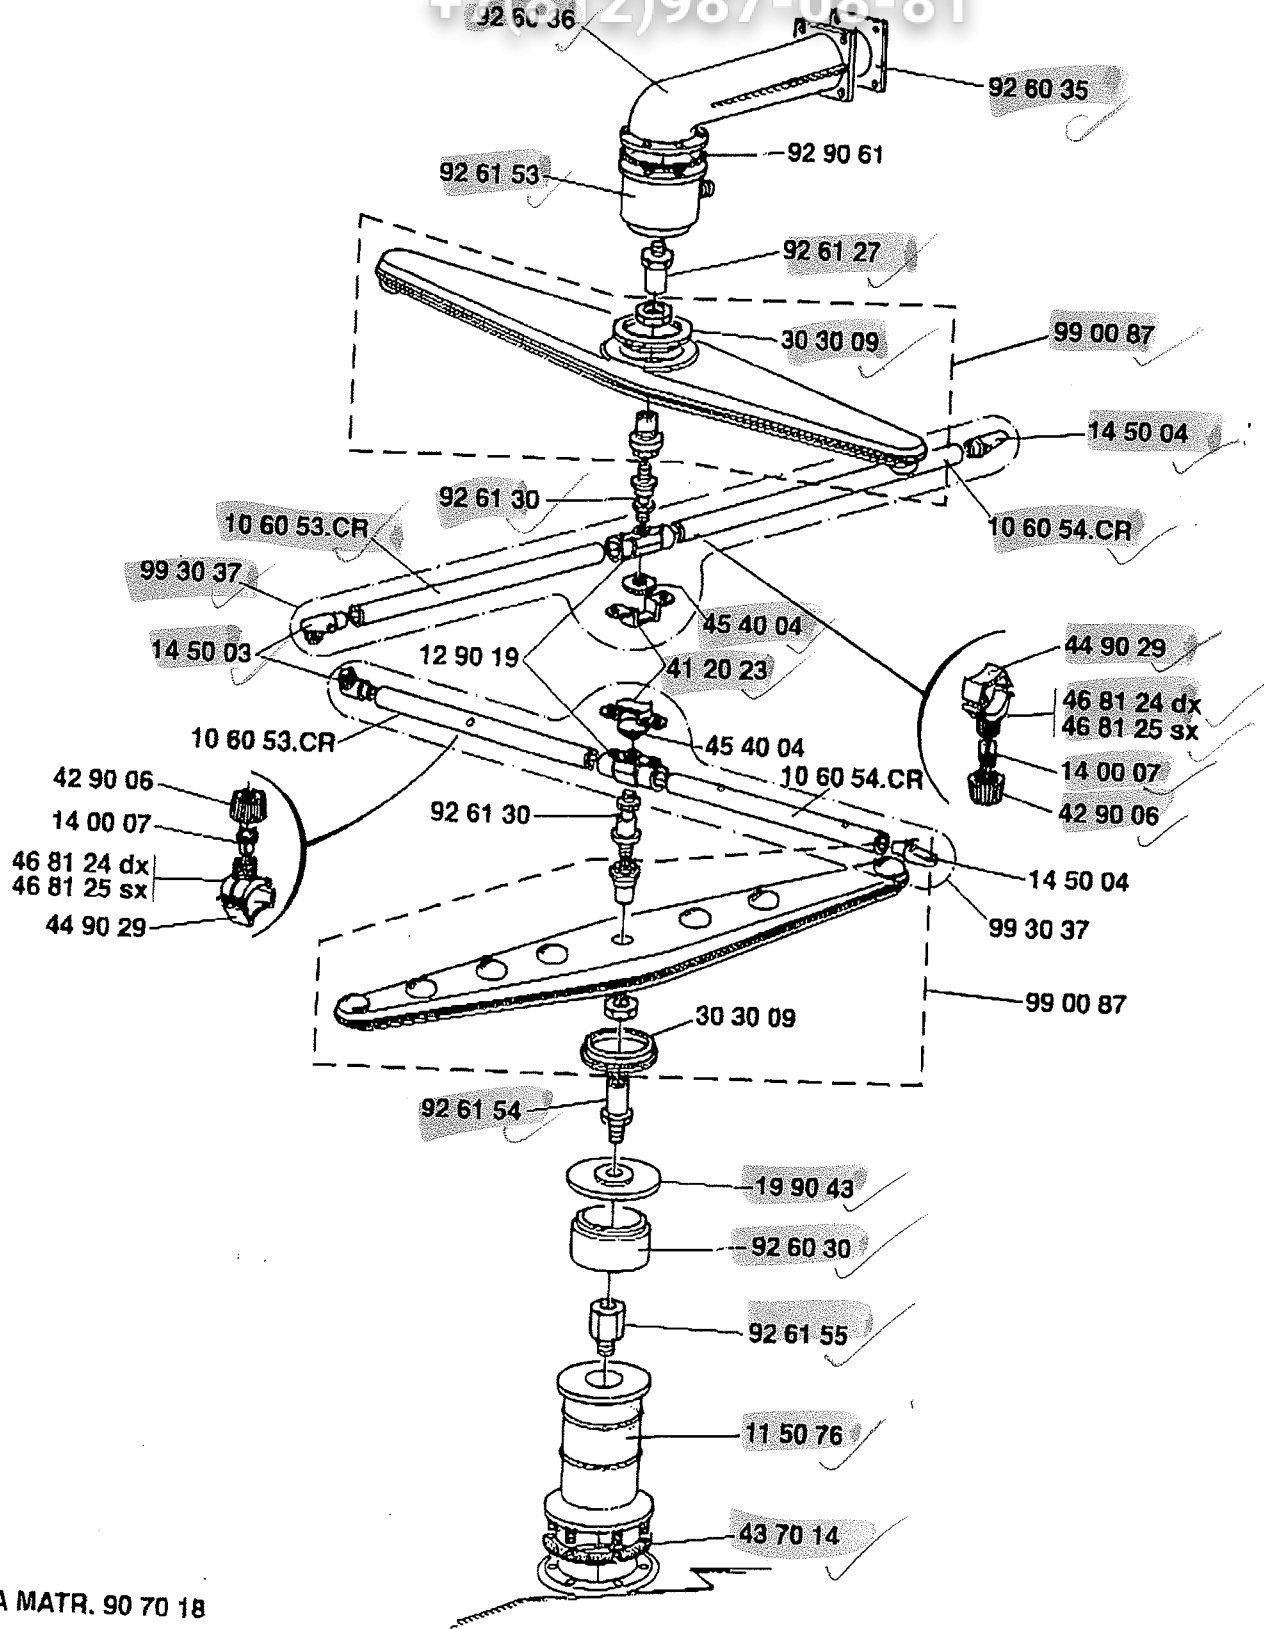

CATALOGO PEÇAS DE REPOSIÇÃO

**clean
100**

* OPTIONAL

MOD. CLEAN 100

1	2	3	4	5	6	7	8	9	10	11	12	13	14	15
---	---	---	---	---	---	---	---	---	----	----	----	----	----	----

* OPTIONAL

MOD. CLEAN 100

1	2	3	4	5	6	7	8	9	10	11	12	13	14	15
---	---	---	---	---	---	---	---	---	----	----	----	----	----	----

* OPTIONAL

MOD. CLEAN 100

1	2	3	4	5	6	7	8	9	10	11	12	13	14	15
---	---	---	---	---	---	---	---	---	----	----	----	----	----	----

DA MATR. 90 70 18

MOD. CLEAN 100

1	2	3	4	5	6	7	8	9	10	11	12	13	14	15
---	---	---	---	---	---	---	---	---	----	----	----	----	----	----

MOD. CLEAN 100

1	2	3	4	5	6	7	8	9	10	11	12	13	14	15
---	---	---	---	---	---	---	---	---	----	----	----	----	----	----

+7(812)987-08-81

4223

DA MATR. 90 68 64

* OPTIONAL