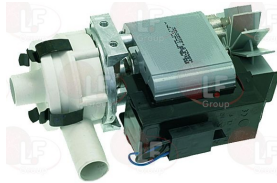

MACH 512049600

MACH 80004271

MACH 512050800

MACH 80004317

MACH 512075900

3122001 ELECTRO-PUMP GRE 1001XR
190W 230V 50Hz
inlet external $\varnothing$ 24 mm - outlet external $\varnothing$ 24 mm

MACH 512006900

MACH 80002817

3122802 ELECTROPUMP FIR 1227LH 2.70HP
inlet external $\varnothing$ 63 mm - outlet external $\varnothing$ 48 mm
2.70HP 220/400V 50Hz - Rpm 2800
for Pan/utensilwashing machines (MACH) MLP60
MLP60E