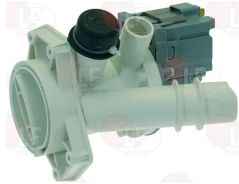

## Drain pumps

**3122749 DRAIN ELECTRO-PUMP 34W 230V 50HZ**  
for Glasswasher/Cupwasher (MACH) MB930T

MACH 512055700

MACH 80004617

**3122906 DRAIN ELECTRO-PUMP 40W 230/240V 50Hz**  
inlet external  $\varnothing$  30 mm - outlet external  $\varnothing$  23 mm  
for Glasswasher/Cupwasher (MACH)  
Series MB - MGL40  
for Pan/utensilwashing machines (MACH)  
MPL50