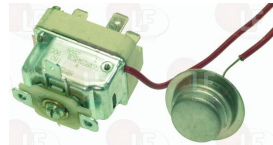

MACH 500065000

MACH 500070700

Timers

3341004 WASHING TIMER 230V 50/60Hz

for Pan/utensilwashing machines (MACH) MLP140 MLP60 - MLP70 - MLP80