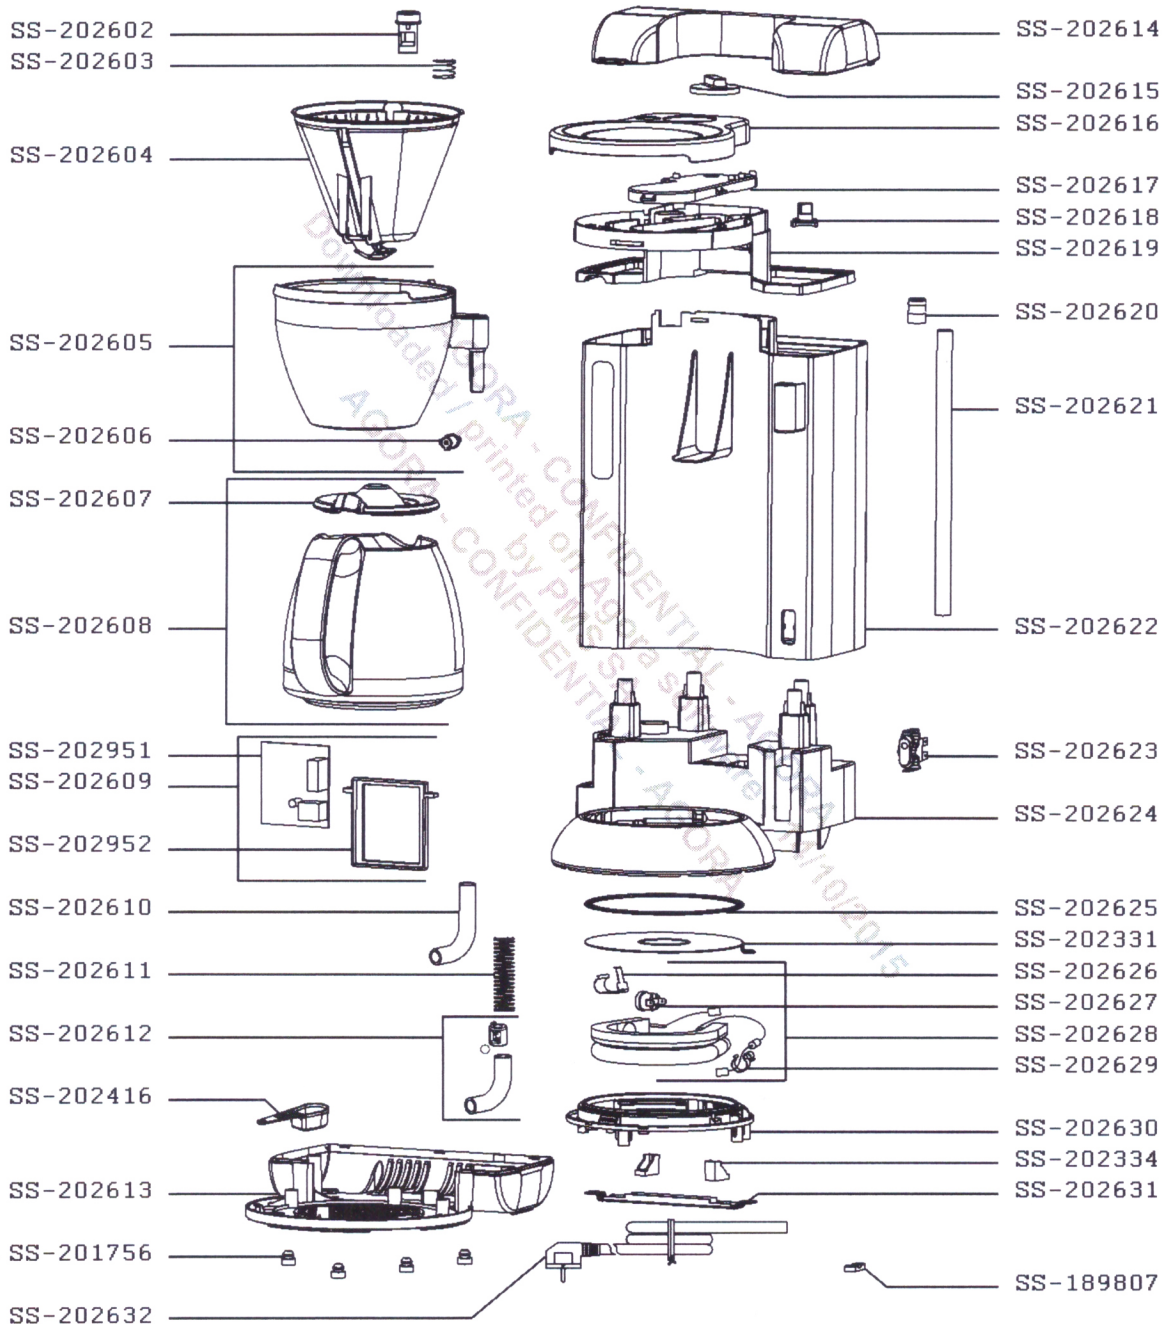

Tefal

vsezip.ru

+7(812)987-08-81

CM390811/87A

N°	Référence	Description	Qté	Commentaire
SS-189807	SS-189807	GUIDE/CORDON	1,00	
SS-201756	SS-201756	PIED	1,00	
SS-202331	SS-202331	PLAQUE	1,00	
SS-202334	SS-202334	CALE	1,00	
SS-202416	SS-202416	CUILLERE	1,00	
SS-202602	SS-202602	BOUTON	1,00	
SS-202603	SS-202603	RESSORT	1,00	
SS-202604	SS-202604	PORTE-FILTRE	1,00	
SS-202605	SS-202605	SUPPORT/PORTE-FILTRE	1,00	
SS-202606	SS-202606	POUSSOIR	1,00	
SS-202607	SS-202607	COUVERCLE/VERSEUSE	1,00	
SS-202608	SS-202608	VERSEUSE+COUVERCLE	1,00	
SS-202609	SS-202609	CARTE ELECTRONIQUE+SUPPORT	1,00	
SS-202610	SS-202610	TUYAU/PETIT	1,00	
SS-202611	SS-202611	RESSORT	1,00	
SS-202612	SS-202612	TUYAU/LONG+CLAPET	1,00	
SS-202613	SS-202613	FOND	1,00	
SS-202614	SS-202614	COUVERCLE/RESERVOIR	1,00	
SS-202615	SS-202615	BOUTON.AROMA	1,00	
SS-202616	SS-202616	COUVERCLE/PORTE-FILTRE	1,00	
SS-202617	SS-202617	CAPOT/DIFFUSEUR	1,00	
SS-202618	SS-202618	VANNE.AROMA	1,00	
SS-202619	SS-202619	DIFFUSEUR	1,00	
SS-202620	SS-202620	RACCORD	1,00	
SS-202621	SS-202621	TUBE	1,00	
SS-202622	SS-202622	RESERVOIR	1,00	
SS-202623	SS-202623	INTERRUPTEUR	1,00	
SS-202624	SS-202624	CORPS	1,00	
SS-202625	SS-202625	JOINT	1,00	
SS-202626	SS-202626	BRIDE/THERMOSTAT	1,00	
SS-202627	SS-202627	THERMOSTAT	1,00	
SS-202628	SS-202628	RESISTANCE+FUSIBLE	1,00	
SS-202629	SS-202629	BRIDE/FUSIBLE	1,00	

SS-202630	SS-202630	SUPPORT/PLAQUE	1,00
SS-202631	SS-202631	BRIDE/RESISTANCE	1,00
SS-202632	SS-202632	CORDON	1,00
SS-202951	SS-202951	CARTE ELECTRONIQUE/PUISSANCE	1,00
SS-202952	SS-202952	SUPPORT/CARTE ELECTRONIQUE	1,00