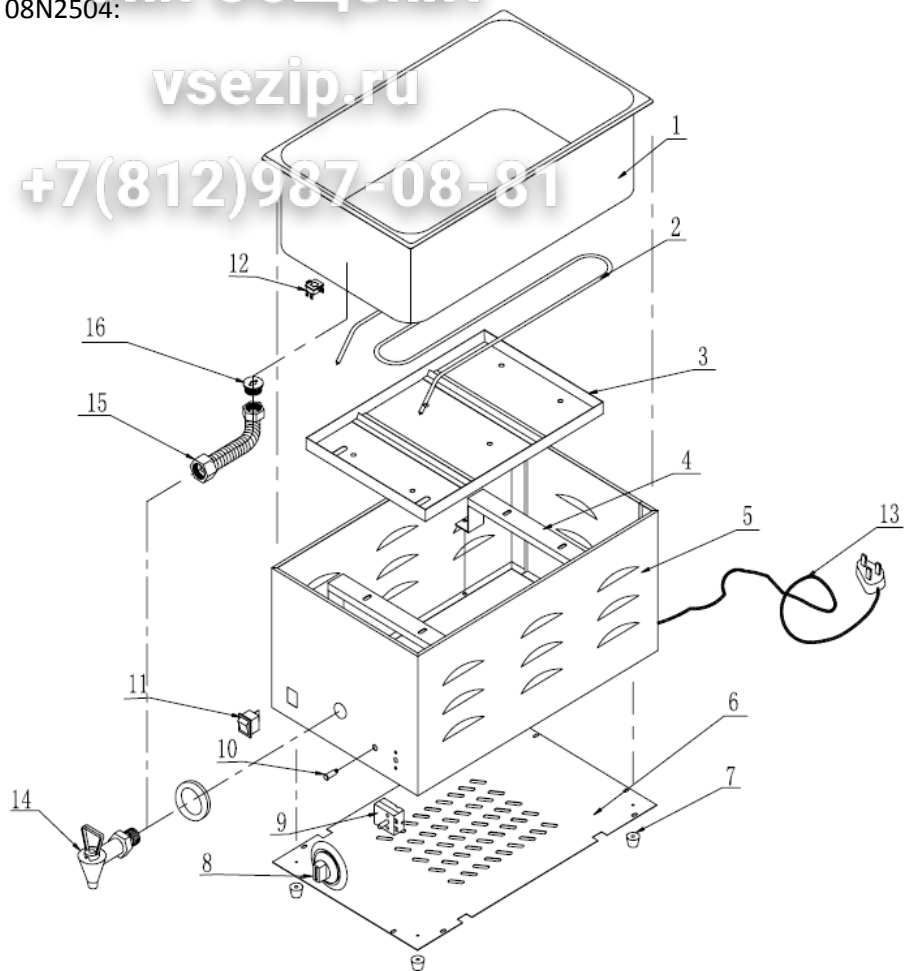

**S007** With two round pots

**S077** With GN Pans

Machine	Explode	Code	Description
Buffalo Single Bain Marie 1/1 GN	1	N021	Spare Pan
Buffalo Single Bain Marie 1/1 GN	2	N441	Heating Element
Buffalo Single Bain Marie 1/1 GN	3	N149	Insulator Clamp
Buffalo Single Bain Marie 1/1 GN	4	☎	Pan Holders
Buffalo Single Bain Marie 1/1 GN	5	☎	Main Body
Buffalo Single Bain Marie 1/1 GN	6	☎	Base Plate
Buffalo Single Bain Marie 1/1 GN	7	N287	Feet
Buffalo Single Bain Marie 1/1 GN	8	N433	Thermostat Dial
Buffalo Single Bain Marie 1/1 GN	9	N432	90°C Thermostat
Buffalo Single Bain Marie 1/1 GN	10	N486	Indicator Light
Buffalo Single Bain Marie 1/1 GN	11	N146	On/ Off Switch
Buffalo Single Bain Marie 1/1 GN	12	N126	120°C Thermal Cut-out
Buffalo Single Bain Marie 1/1 GN	13	☎	Plug & Lead

**Exploded diagram and spare parts list**

For machines prior to 2009; up to Batch No. 08N2504:

Buffalo Bain Marie L310 S007 S047 L310 S077

vsezip.ru

+7(812)987-08-81

For models:

**L310** Open Bain Marie with tap

**S077** With GN Pans & tap

Machine	Explode	Code	Description
Buffalo Single Bain Marie 1/1 GN	1	N021	Spare Pan
Buffalo Single Bain Marie 1/1 GN	2	N441	Heating Element
Buffalo Single Bain Marie 1/1 GN	3	N149	Insulator Clamp
Buffalo Single Bain Marie 1/1 GN	4	☎	Pan Holders
Buffalo Single Bain Marie 1/1 GN	5	☎	Main Body
Buffalo Single Bain Marie 1/1 GN	6	☎	Base Plate
Buffalo Single Bain Marie 1/1 GN	7	N287	Feet
Buffalo Single Bain Marie 1/1 GN	8	N433	Thermostat Dial
Buffalo Single Bain Marie 1/1 GN	9	N432	90°C Thermostat
Buffalo Single Bain Marie 1/1 GN	10	N486	Indicator Light
Buffalo Single Bain Marie 1/1 GN	11	N146	On/ Off Switch
Buffalo Single Bain Marie 1/1 GN	12	N126	120°C Thermal Cut-out
Buffalo Single Bain Marie 1/1 GN	13	☎	Plug & Lead
Buffalo Single Bain Marie 1/1 GN	14	☎	Drain Tap
Buffalo Single Bain Marie 1/1 GN	Not Shown	AC098	Silicon Tap Bung
Buffalo Single Bain Marie 1/1 GN	15	☎	Flexible Hose
Buffalo Single Bain Marie 1/1 GN	16	N303	Stuffing plug