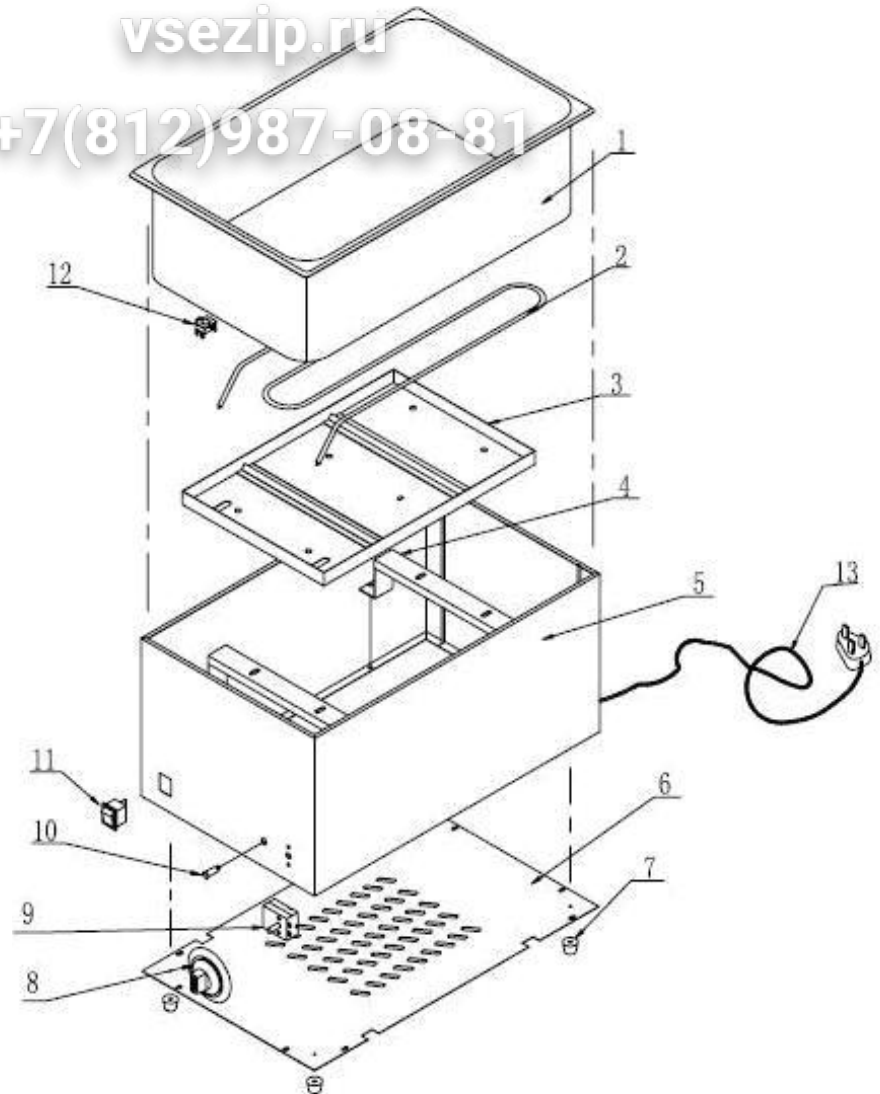

**Exploded diagram and spare parts list**

Buffalo Bain Marie L371 S007 S047 L310 S077

For machines prior to 2009; up to Batch No. 08N2504:

Зип Общениг

vsezip.ru

+7(812)987-08-81

For models:

**L371** Open Bain Marie

**S007** With two round pots

**S077** With GN Pans

Machine	Explode	Code	Description
Buffalo Single Bain Marie 1/1 GN	1	N021	Spare Pan
Buffalo Single Bain Marie 1/1 GN	2	N441	Heating Element
Buffalo Single Bain Marie 1/1 GN	3	N149	Insulator Clamp
Buffalo Single Bain Marie 1/1 GN	4	☎	Pan Holders
Buffalo Single Bain Marie 1/1 GN	5	☎	Main Body
Buffalo Single Bain Marie 1/1 GN	6	☎	Base Plate
Buffalo Single Bain Marie 1/1 GN	7	N287	Feet
Buffalo Single Bain Marie 1/1 GN	8	N433	Thermostat Dial
Buffalo Single Bain Marie 1/1 GN	9	N432	90°C Thermostat
Buffalo Single Bain Marie 1/1 GN	10	N486	Indicator Light
Buffalo Single Bain Marie 1/1 GN	11	N146	On/ Off Switch
Buffalo Single Bain Marie 1/1 GN	12	N126	120°C Thermal Cut-out
Buffalo Single Bain Marie 1/1 GN	13	☎	Plug & Lead

**Exploded diagram and spare parts list**

For machines prior to 2009; up to Batch No. 08N2504:

Buffalo Bain Marie L310 S007 S047 L310 S077

vsezip.ru

+7(812)987-08-81

For models:

**L310** Open Bain Marie with tap