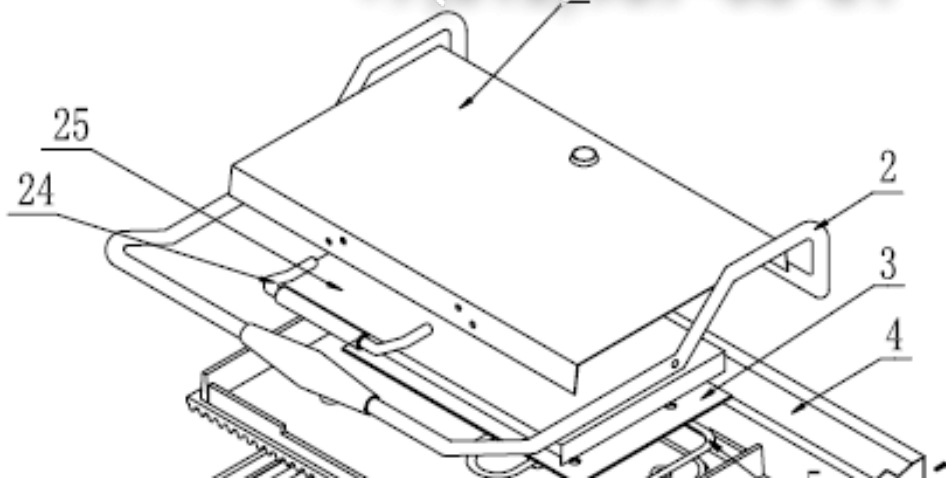

Exploded diagram and spare parts list

For machines without digital timer:

Зип Общепит Large contact grills L518, L519 & L530

vsezip.ru

+7(812)987-08-81

Exploded diagram and spare parts list

Зип Общепит Large contact grills L518, L519 & L530

Machine	Explode	Code	Description
L518 L519 & L530 – Large Contact Grill	1		Top Cover
L518 L519 & L530 – Large Contact Grill	2	N482	main Handle
L518 L519 & L530 – Large Contact Grill	3		Mica Plate Upper
L518 L519 & L530 – Large Contact Grill	4		Rear Spring
L518 L519 & L530 – Large Contact Grill	5	N154	Heating Element Upper
L518 L519 & L530 – Large Contact Grill	6		Cast Plate Upper
L518 L519 & L530 – Large Contact Grill	7		Cast Plate Lower
L518 L519 & L530 – Large Contact Grill	8		Hinge
L518 L519 & L530 – Large Contact Grill	9	N480	Plate Connecting Spring
L518 L519 & L530 – Large Contact Grill	10	N155	Heating Element Lower
L518 L519 & L530 – Large Contact Grill	11		Insulation Plate Lower
L518 L519 & L530 – Large Contact Grill	12	N126	Thermal Cut Out
L518 L519 & L530 – Large Contact Grill	13		Main Body
L518 L519 & L530 – Large Contact Grill	14	N150	Plug & Lead