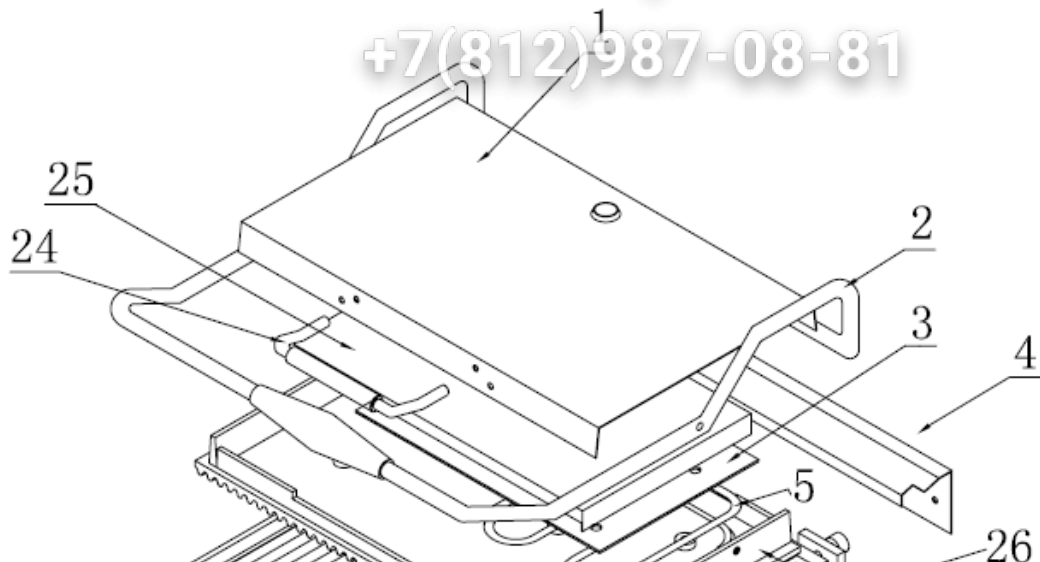

Exploded diagram and spare parts list

For machines with digital timer:

Зип Общепит

Large contact grills L518, L519 & L530

vsezip.ru

+7(812)987-08-81

Exploded diagram and spare parts list

Зип Общепит Large contact grills L518, L519 & L530

Machine	Explode	Code	Description
L518 L519 & L530 – Large Contact Grill with Timer	1		Top Cover
L518 L519 & L530 – Large Contact Grill with Timer	2	N482	main Handle
L518 L519 & L530 – Large Contact Grill with Timer	3		Mica Plate Upper
L518 L519 & L530 – Large Contact Grill with Timer	4		Rear Cover
L518 L519 & L530 – Large Contact Grill with Timer	5	N154	Heating Element Upper
L518 L519 & L530 – Large Contact Grill with Timer	6		Cast Plate Upper
L518 L519 & L530 – Large Contact Grill with Timer	7		Cast Plate Lower
L518 L519 & L530 – Large Contact Grill with Timer	8		Hinge
L518 L519 & L530 – Large Contact Grill with Timer	9		Plate Connecting Spring
L518 L519 & L530 – Large Contact Grill with Timer	10	N155	Heating Element Lower
L518 L519 & L530 – Large Contact Grill with Timer	11		Insulation Plate Lower
L518 L519 & L530 – Large Contact Grill with Timer	12	N126	Thermal Cut Out
L518 L519 & L530 – Large Contact Grill with Timer	13		Main Body
L518 L519 & L530 – Large Contact Grill with Timer	14		Plug & Lead