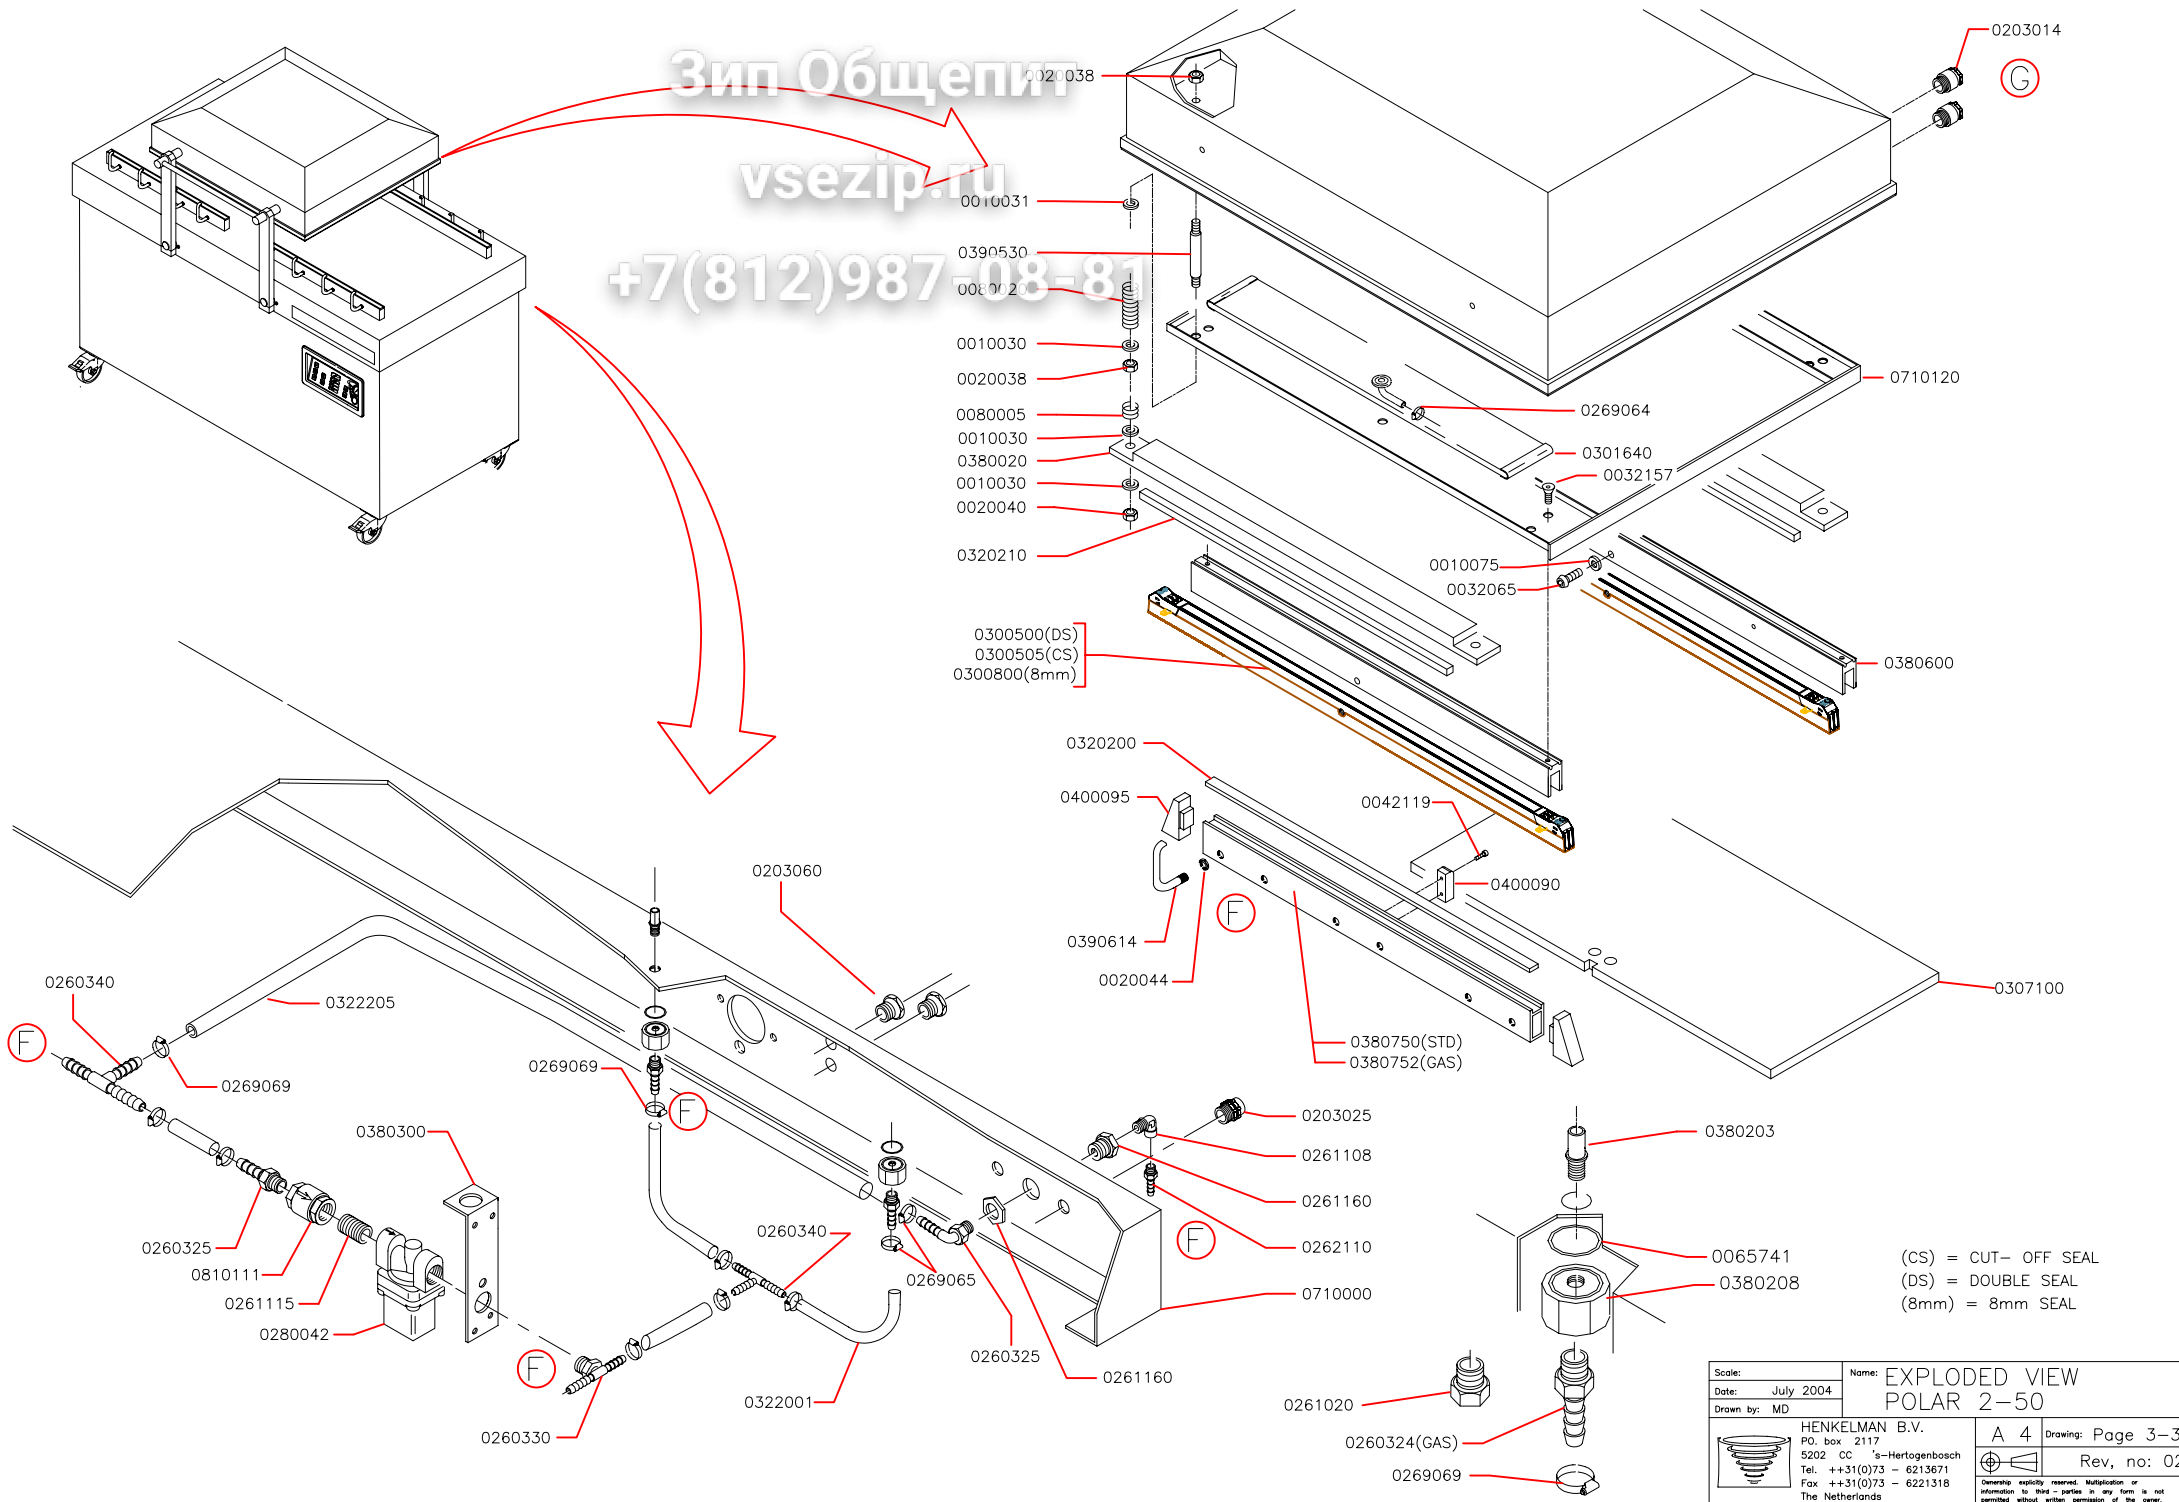

Зип Общепит

vsezip.ru

+7(812)987-08-81

(CS) = CUT-OFF SEAL
 (DS) = DOUBLE SEAL
 (8mm) = 8mm SEAL

Scale:	Name: EXPLODED VIEW
Date: July 2004	POLAR 2-50
Drawn by: MD	
HENKELMAN B.V. P.O. box 2117 5202 CC 's-Hertogenbosch Tel. ++31(0)73 - 6213671 Fax ++31(0)73 - 6221318 The Netherlands	
A 4	Drawing: Page 3-3
Rev. no: 02	
Ownership explicitly reserved. Modification or information to third parties in any form is not permitted without written permission of the owner.	

Scale:	Name: EXPLODED VIEW POLAR 2-50	
Date: July 2004		
Drawn by: MD		
 HENKELMAN B.V. P.O. box 2117 5202 CC 's-Hertogenbosch Tel. ++31(0)73 - 6213671 Fax ++31(0)73 - 6221318 The Netherlands	A 4 Drawing: Page 2-3	
	Rev. no: 02	
	<small>Ownership explicitly reserved. Multiplication or information to third parties in any form is not permitted without written permission of the owner.</small>	

Зип Общепит

vsezip.ru

+7(812)987-08-81

Scale:	Name: Exploded View
Date: Dec 2004	Seal bar Polar Series
Drawn by: MD	A 4 Drawing: Page 1-1
	HENKELMAN B.V. P.O. box 2117 5202 CC s-Hertogenbosch Tel. ++31(0)73 - 6213671 Fax ++31(0)73 - 6221318 The Netherlands
	Rev. 01
	<small>Ownership explicitly reserved. Multiplication or information to third parties in any form is not permitted without written permission of the owner.</small>

Зип Одепит

vsezip.ru

+7(812)987-08-81

(CS) = CUT-OFF SEAL
 (DS) = DOUBLE SEAL
 (8mm) = 8mm SEAL

Scale:	Name: Exploded view
Date: Nov. 2006	POLAR 2-50
Drawn by: MD	
 HENKELMAN B.V. P.O. box 2117 5202 CC 's-Hertogenbosch Tel. ++31(0)73 - 6213671 Fax ++31(0)73 - 6221318 The Netherlands	A 4 Drawing: Page 3-3 Rev, no: 03
	<small>Ownership explicitly reserved. Multiplication or information to third parties in any form is not permitted without written permission of the owner.</small>