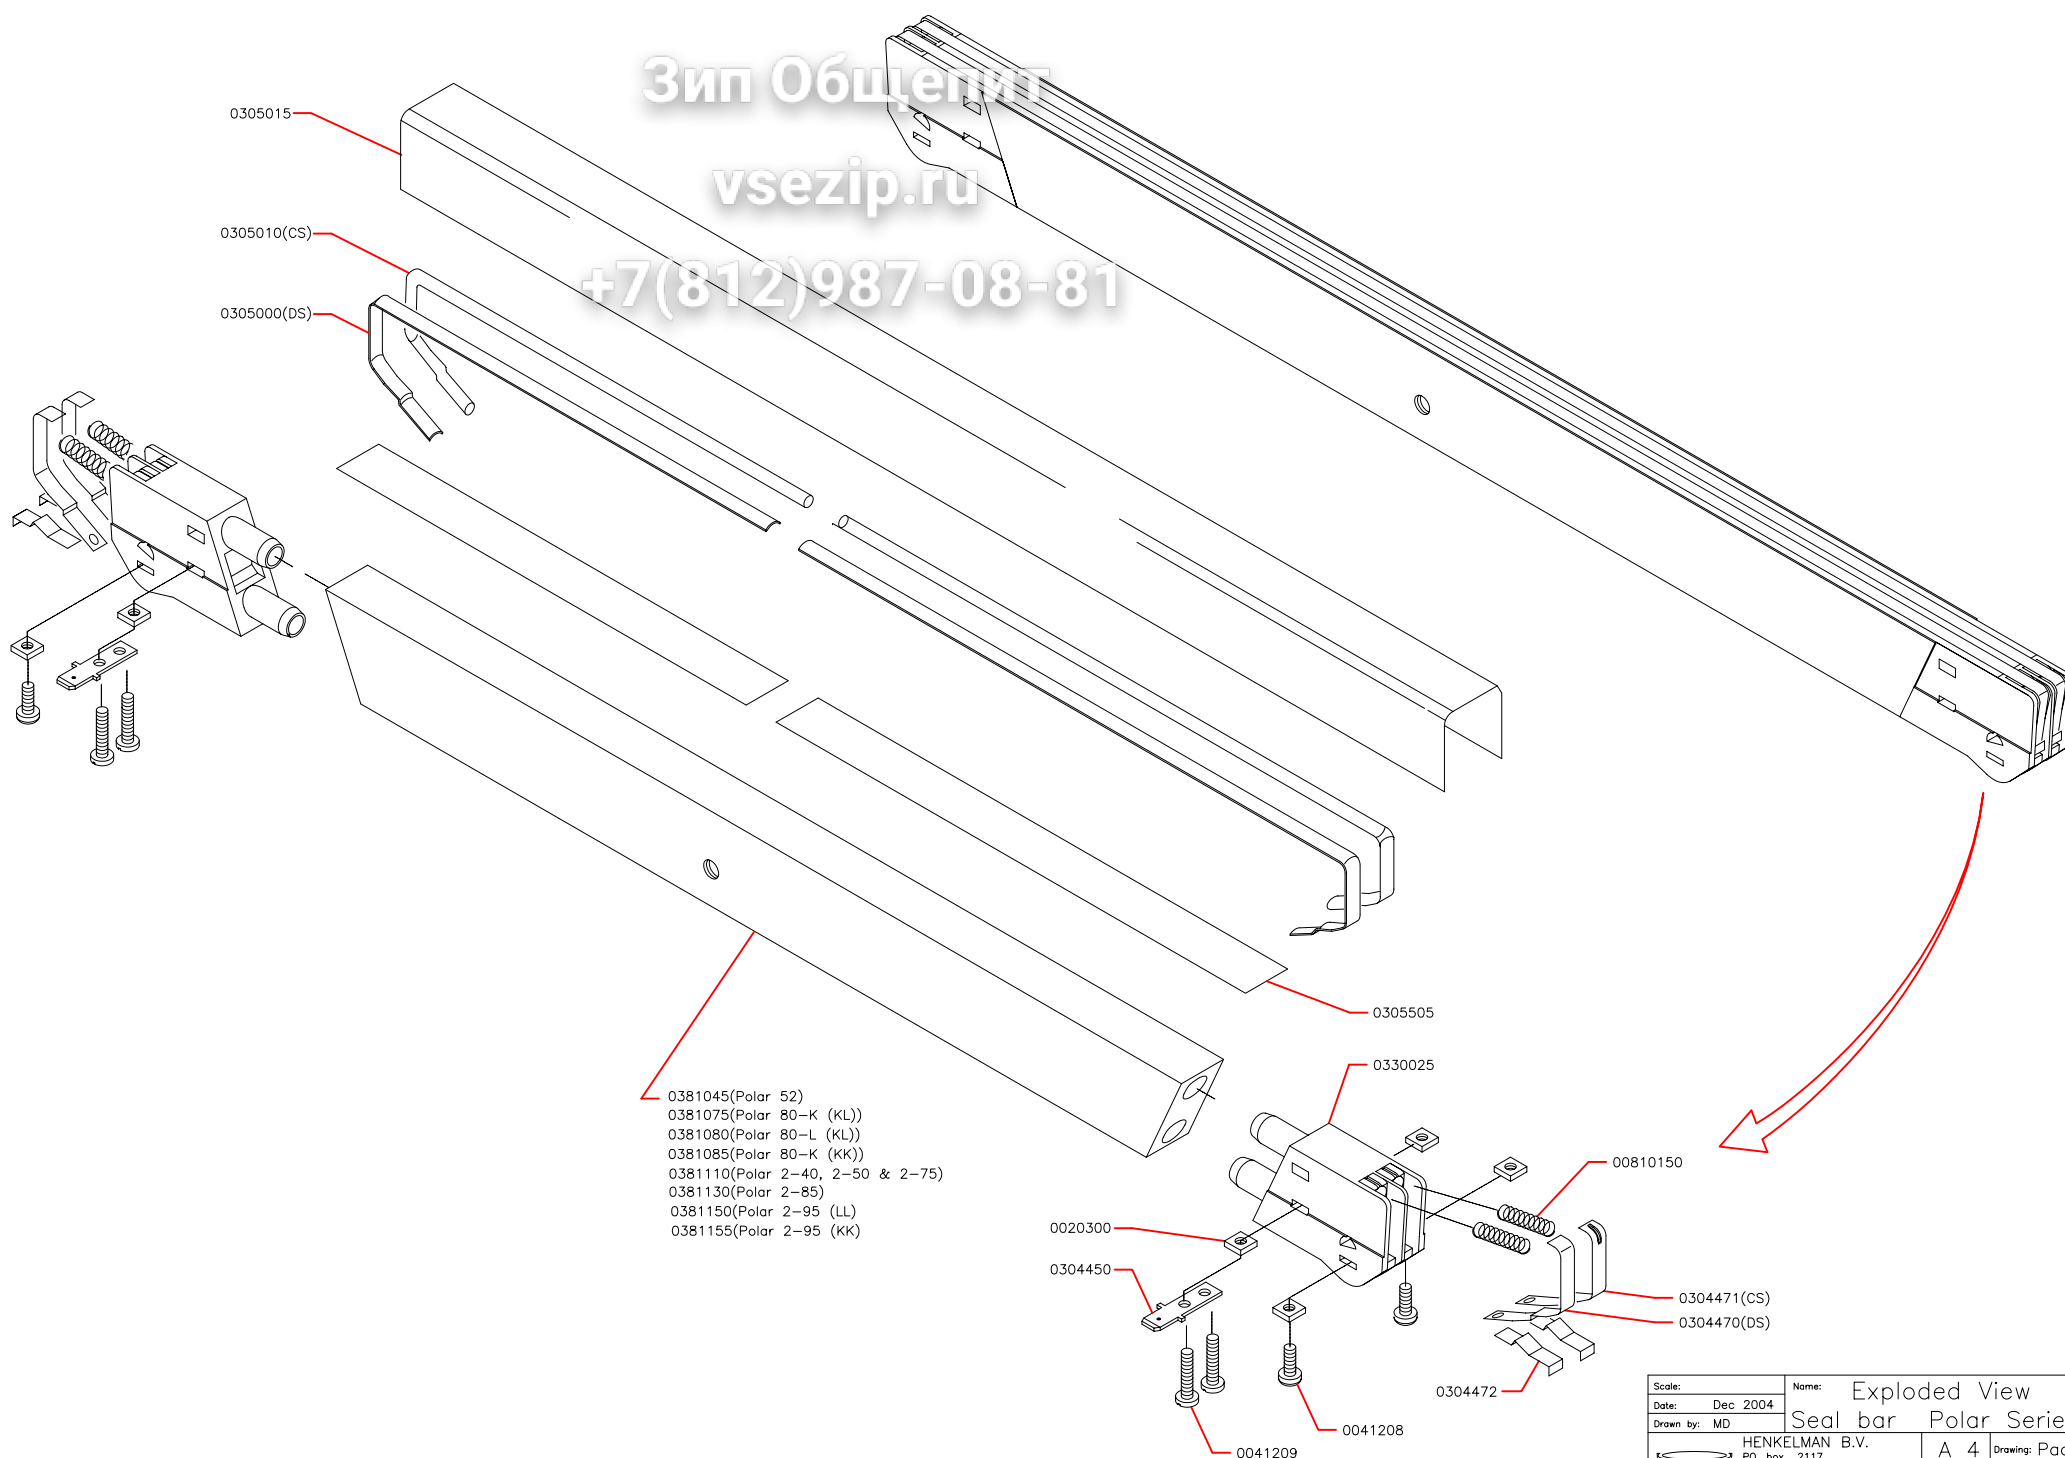

Зип Общепит

vsezip.ru

+7(812)987-08-81

(CS) = CUT-OFF SEAL
 (DS) = DOUBLE SEAL
 (8mm) = 8mm SEAL

Scale:	Name: EXPLODED VIEW
Date: July 2004	POLAR 2-50
Drawn by: MD	
HENKELMAN B.V. P.O. box 2117 5202 CC 's-Hertogenbosch Tel. ++31(0)73 - 6213671 Fax ++31(0)73 - 6221318 The Netherlands	
A 4	Drawing: Page 3-3
Rev. no: 02	
Ownership explicitly reserved. Modification or information to third parties in any form is not permitted without written permission of the owner.	

Scale:	Name: EXPLODED VIEW POLAR 2-50	
Date: July 2004		
Drawn by: MD		
 HENKELMAN B.V. P.O. box 2117 5202 CC 's-Hertogenbosch Tel. ++31(0)73 - 6213671 Fax ++31(0)73 - 6221318 The Netherlands	A 4 Drawing: Page 2-3	
	Rev. no: 02	
	<small>Ownership explicitly reserved. Multiplication or information to third parties in any form is not permitted without written permission of the owner.</small>	

Зип Общепит

vsezip.ru

+7(812)987-08-81

Scale:	Name: Exploded View
Date: Dec 2004	Seal bar Polar Series
Drawn by: MD	A 4 Drawing: Page 1-1
	HENKELMAN B.V. P.O. box 2117 5202 CC s-Hertogenbosch Tel. ++31(0)73 - 6213671 Fax ++31(0)73 - 6221318 The Netherlands
	Rev. 01
	<small>Ownership explicitly reserved. Multiplication or information to third parties in any form is not permitted without written permission of the owner.</small>

Зип Одепит

vsezip.ru

+7(812)987-08-81

(CS) = CUT-OFF SEAL
 (DS) = DOUBLE SEAL
 (8mm) = 8mm SEAL

Scale:	Name: Exploded view
Date: Nov. 2006	POLAR 2-50
Drawn by: MD	
 HENKELMAN B.V. P.O. box 2117 5202 CC 's-Hertogenbosch Tel. ++31(0)73 - 6213671 Fax ++31(0)73 - 6221318 The Netherlands	A 4 Drawing: Page 3-3 Rev, no: 03
	<small>Ownership explicitly reserved. Multiplication or information to third parties in any form is not permitted without written permission of the owner.</small>