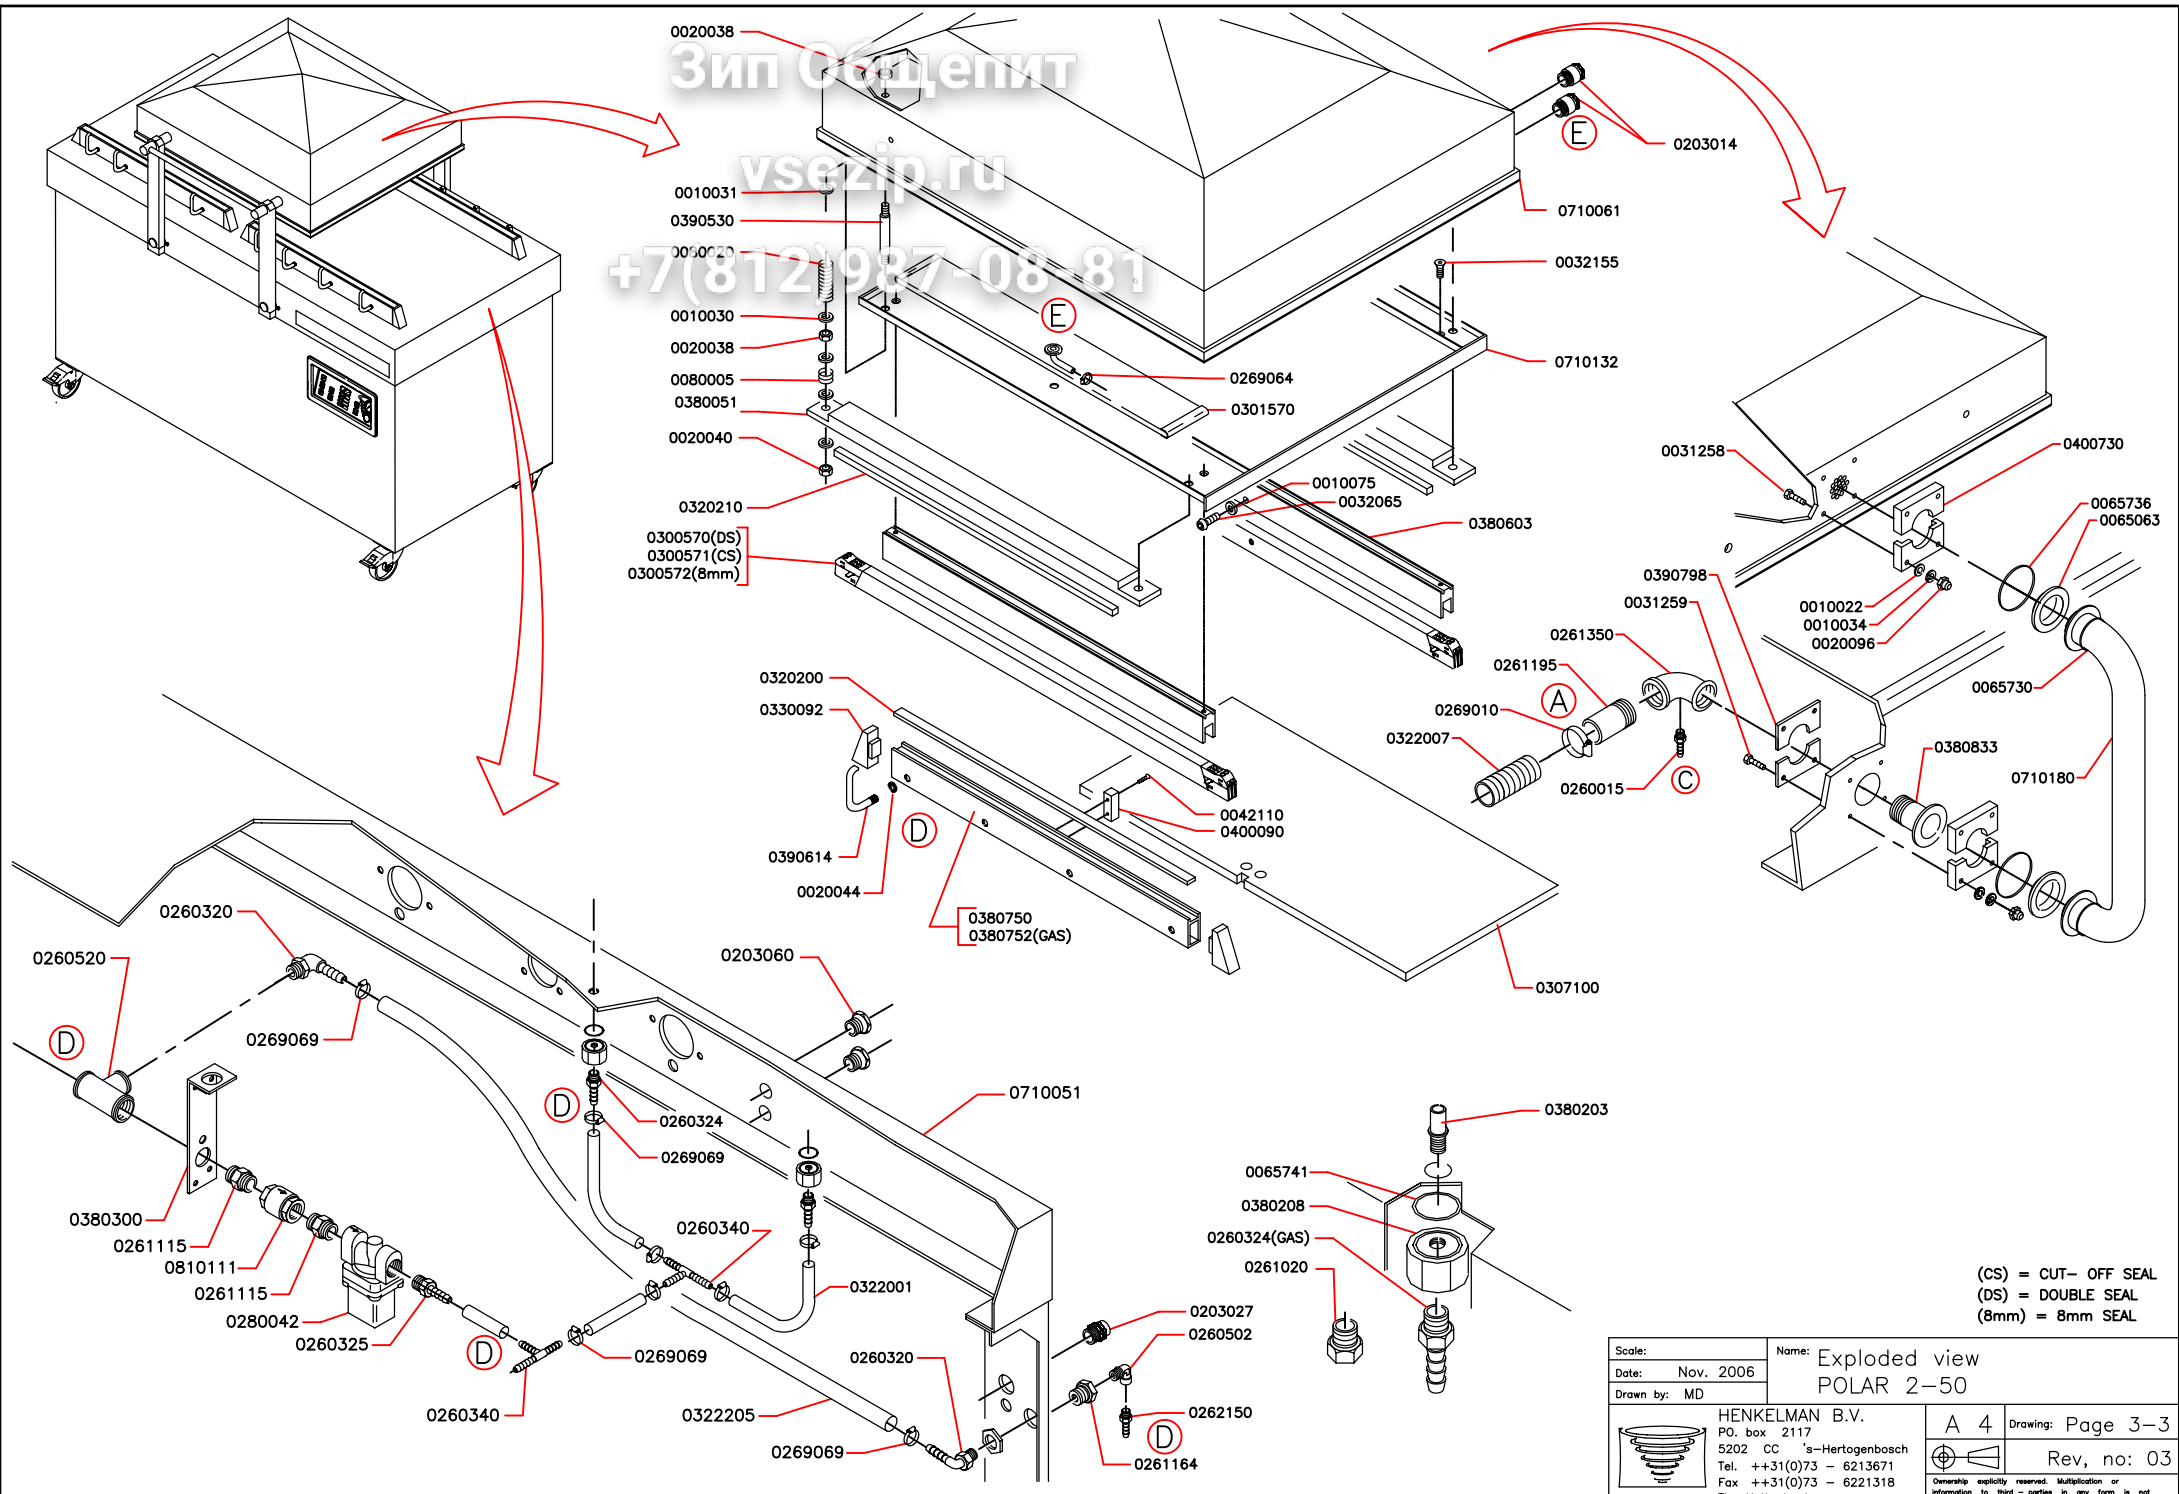

Зип Одепит

vsezip.ru

+7(812)987-08-81

(CS) = CUT-OFF SEAL
 (DS) = DOUBLE SEAL
 (8mm) = 8mm SEAL

Scale:	Name: Exploded view
Date: Nov. 2006	POLAR 2-50
Drawn by: MD	
 HENKELMAN B.V. P.O. box 2117 5202 CC 's-Hertogenbosch Tel. ++31(0)73 - 6213671 Fax ++31(0)73 - 6221318 The Netherlands	A 4 Drawing: Page 3-3 Rev, no: 03
	<small>Ownership explicitly reserved. Multiplication or information to third parties in any form is not permitted without written permission of the owner.</small>