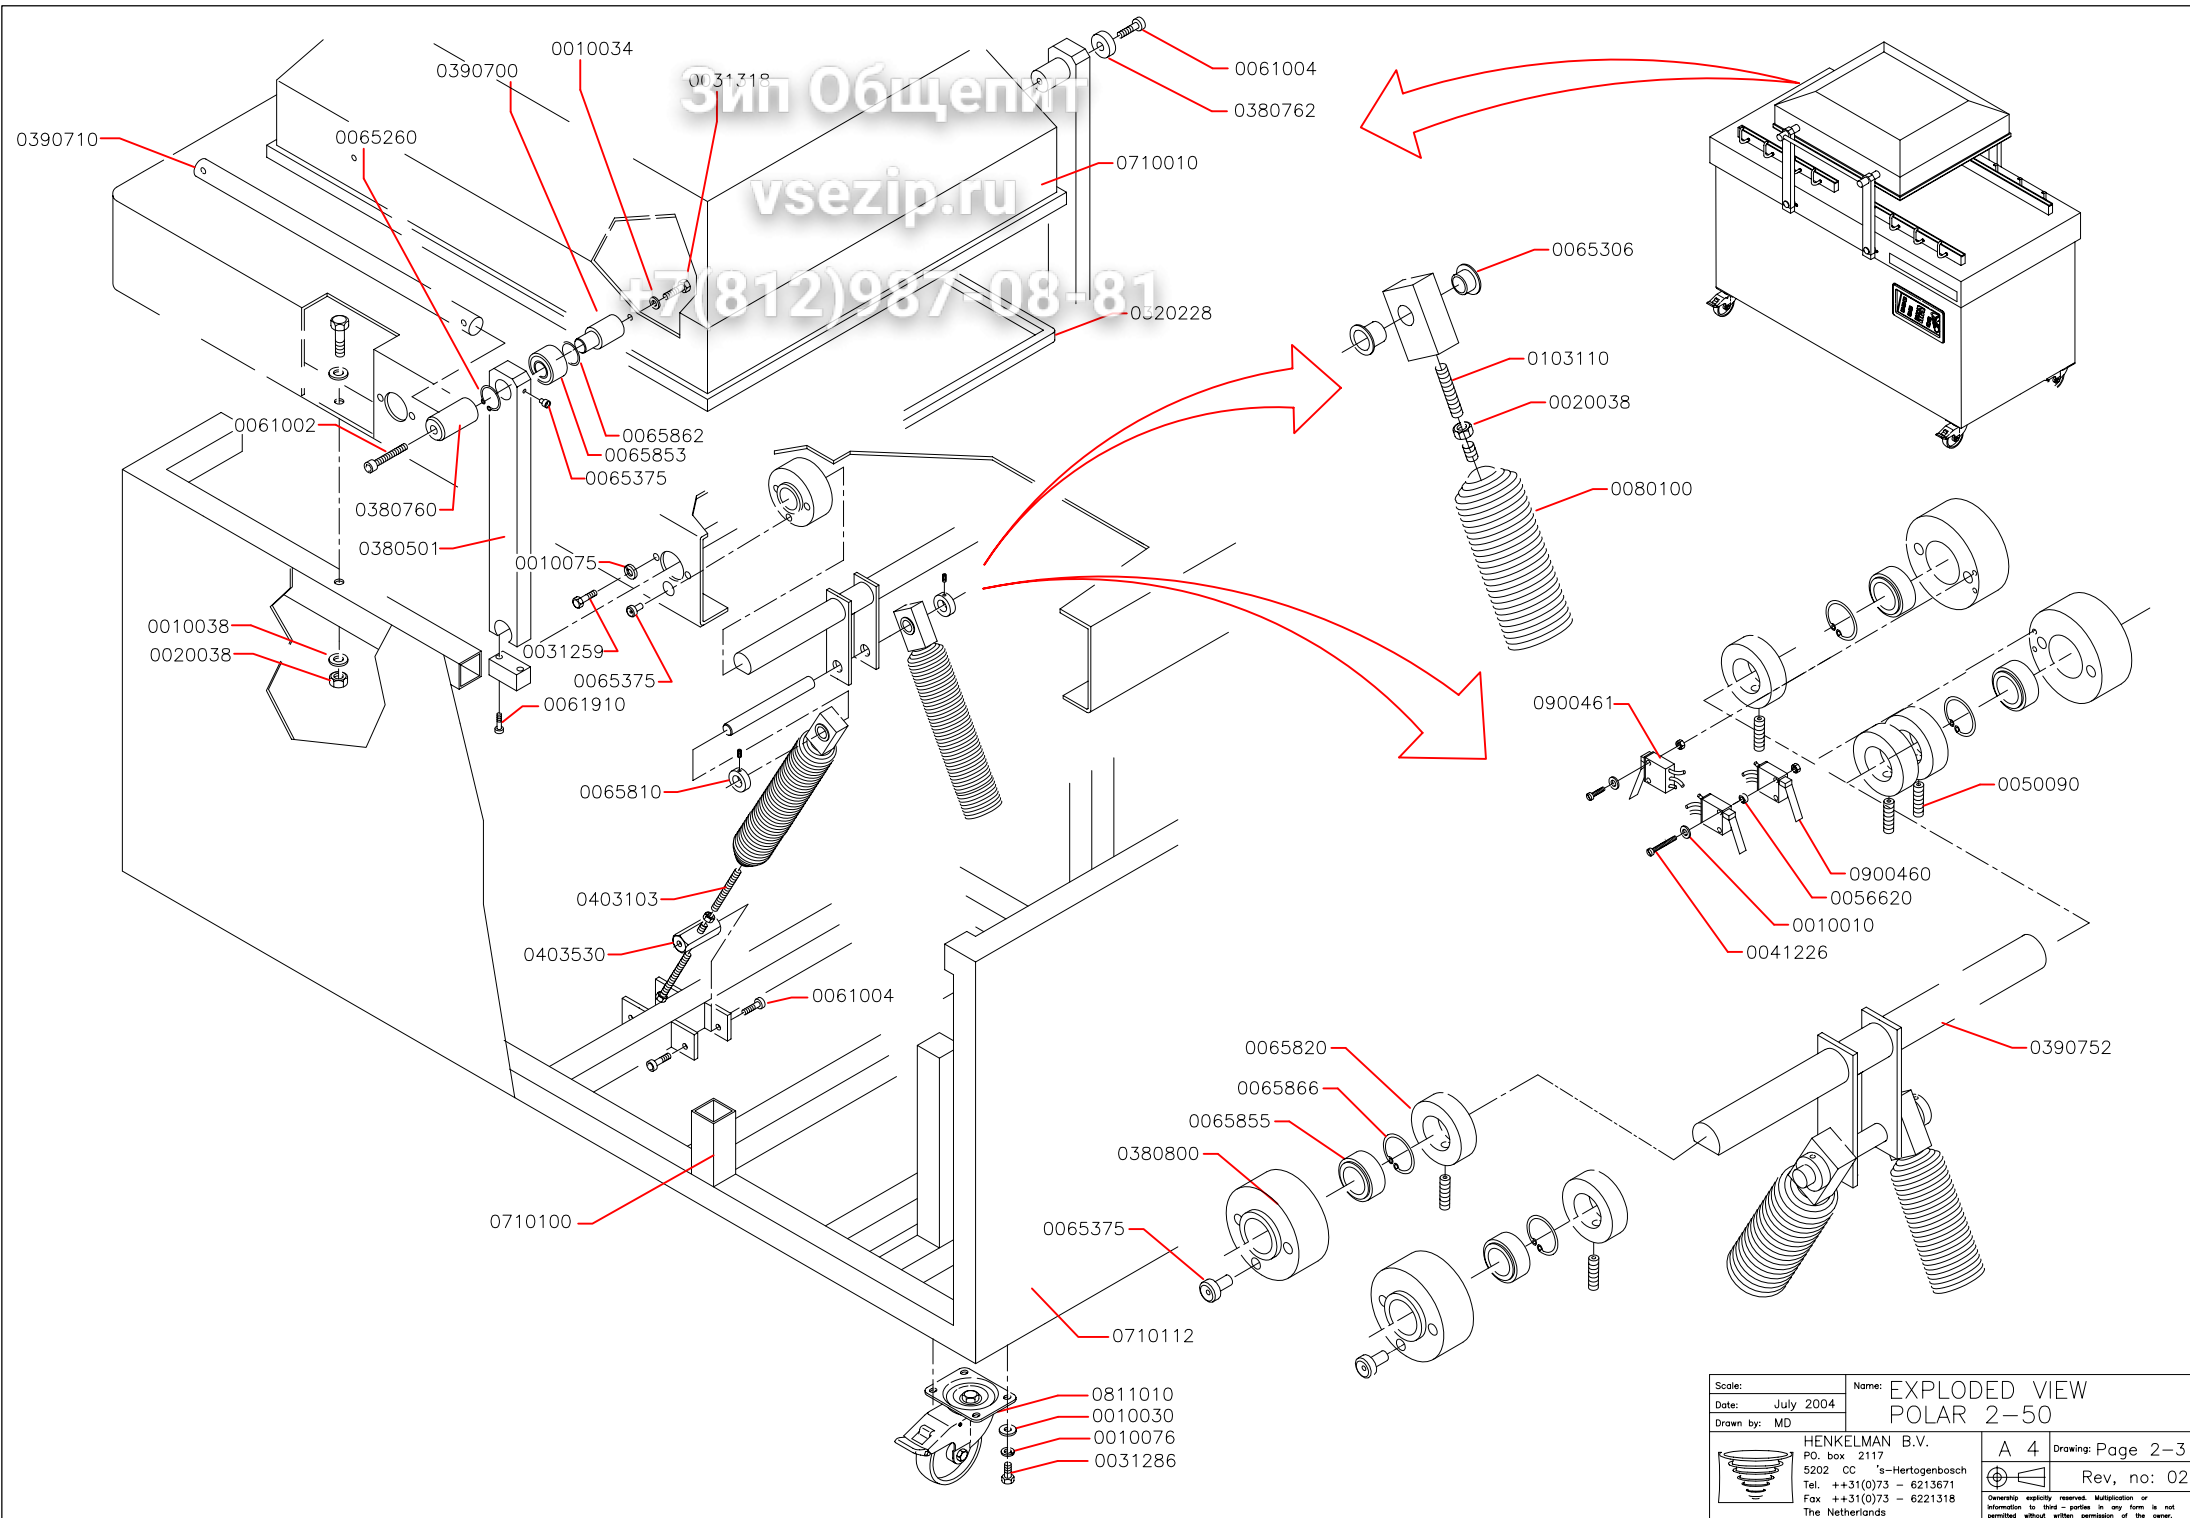

Зип Общепит

vsezip.ru

+7(812)987-08-81

(CS) = CUT-OFF SEAL
 (DS) = DOUBLE SEAL
 (8mm) = 8mm SEAL

Scale:	Name: EXPLODED VIEW
Date: July 2004	POLAR 2-50
Drawn by: MD	
HENKELMAN B.V. P.O. box 2117 5202 CC 's-Hertogenbosch Tel. ++31(0)73 - 6213671 Fax ++31(0)73 - 6221318 The Netherlands	
A 4	Drawing: Page 3-3
Rev. no: 02	
Ownership explicitly reserved. Modification or information to third parties in any form is not permitted without written permission of the owner.	

Scale:	Name: EXPLODED VIEW POLAR 2-50	
Date: July 2004		
Drawn by: MD		
 HENKELMAN B.V. P.O. box 2117 5202 CC 's-Hertogenbosch Tel. ++31(0)73 - 6213671 Fax ++31(0)73 - 6221318 The Netherlands	A 4 Drawing: Page 2-3	
	Rev. no: 02	
	<small>Ownership explicitly reserved. Multiplication or information to third parties in any form is not permitted without written permission of the owner.</small>	

Зип Общепит

vsezip.ru

+7(812)987-08-81

Scale:	Name: Exploded View
Date: Dec 2004	Seal bar Polar Series
Drawn by: MD	A 4 Drawing: Page 1-1
	HENKELMAN B.V. P.O. box 2117 5202 CC s-Hertogenbosch Tel. ++31(0)73 - 6213671 Fax ++31(0)73 - 6221318 The Netherlands
	Rev. 01
	<small>Ownership explicitly reserved. Multiplication or information to third parties in any form is not permitted without written permission of the owner.</small>

Зип Одепит

vsezip.ru

+7(812)987-08-81

(CS) = CUT-OFF SEAL
 (DS) = DOUBLE SEAL
 (8mm) = 8mm SEAL

Scale:	Name: Exploded view
Date: Nov. 2006	POLAR 2-50
Drawn by: MD	
 HENKELMAN B.V. P.O. box 2117 5202 CC 's-Hertogenbosch Tel. ++31(0)73 - 6213671 Fax ++31(0)73 - 6221318 The Netherlands	A 4 Drawing: Page 3-3 Rev, no: 03
	<small>Ownership explicitly reserved. Multiplication or information to third parties in any form is not permitted without written permission of the owner.</small>