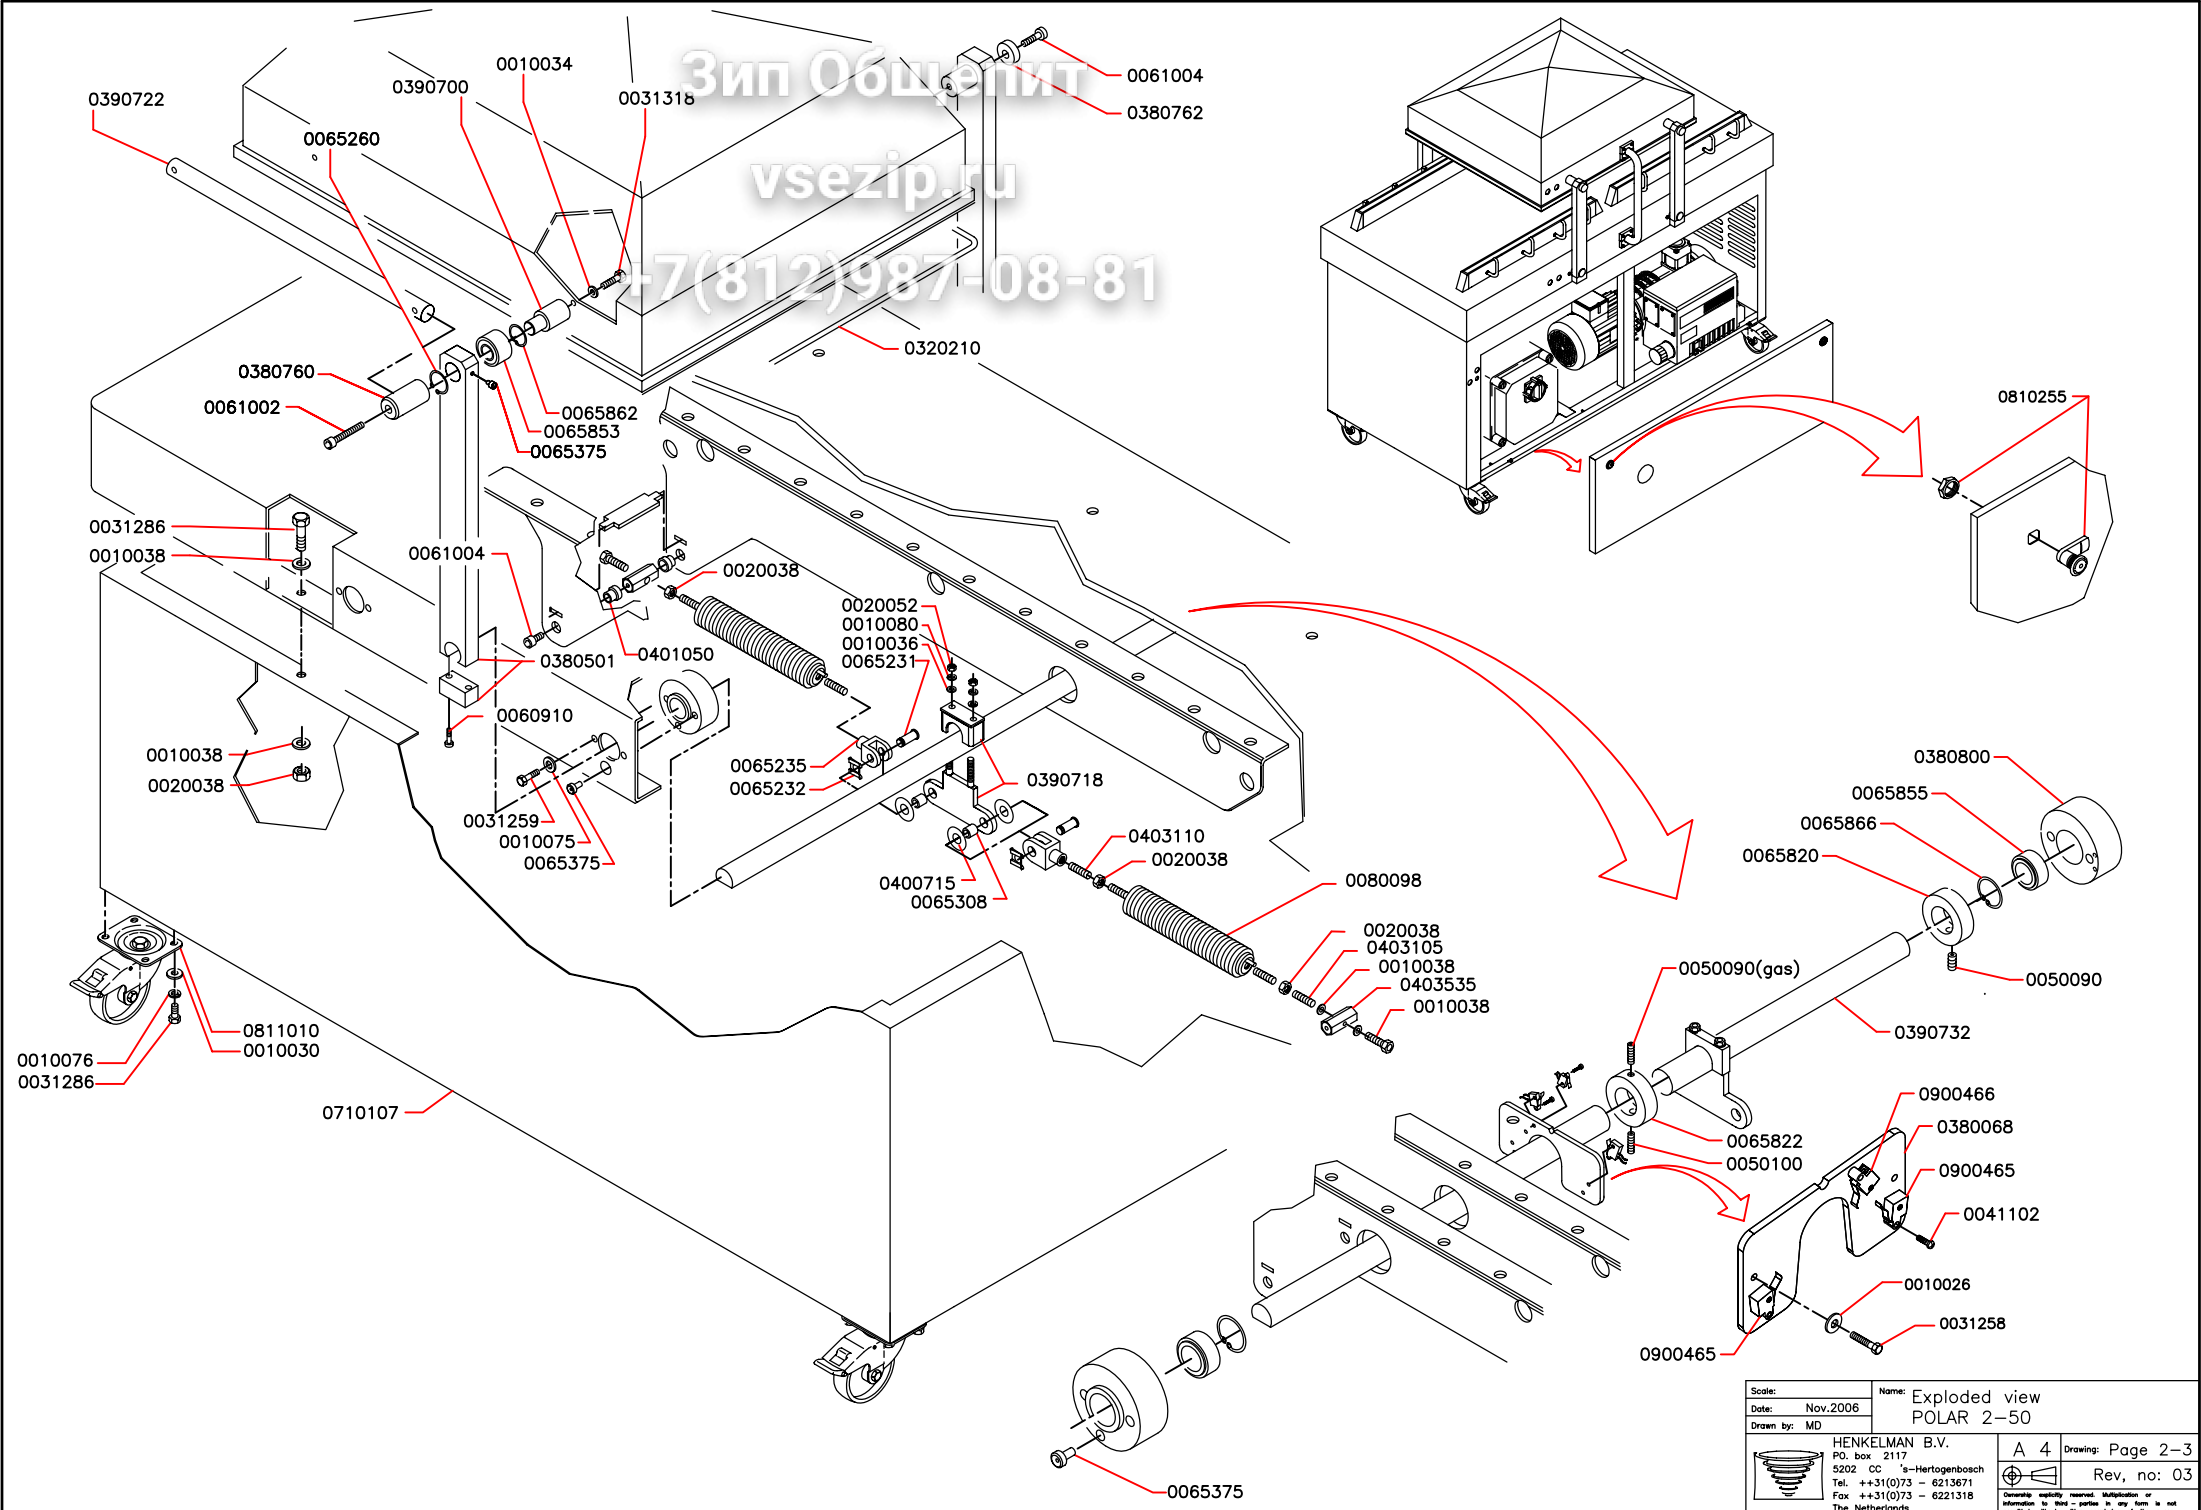

Зип Общепит
vsezip.ru
+7(812)987-08-81

Scale:	Name:
Date: Nov.2006	Exploded view
Drawn by: MD	POLAR 2-50
HENKELMAN B.V.	
P.O. box 2117	
5202 CC 's-Hertogenbosch	
Tel. ++31(0)73 - 6213671	
Fax ++31(0)73 - 6221518	
The Netherlands	
Drawing: Page 2-3	
Rev. no: 03