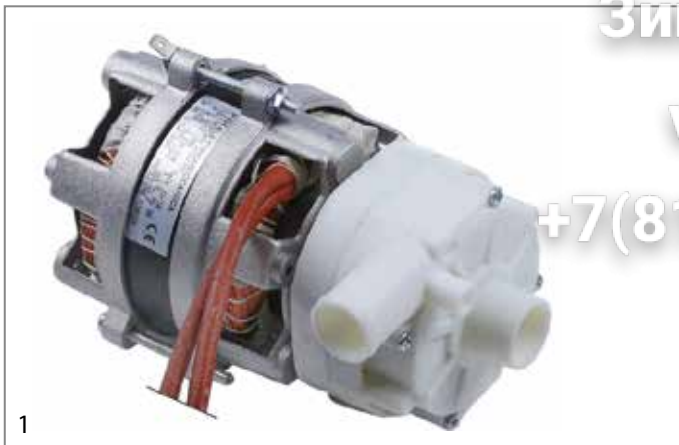

Зип Общественит

vsezip.ru

+7(812)987-08-81

1

GEV No.	499090	Ref. No.	2222.1900
description	pump inlet ø 28mm outlet ø 26mm type 2222.1900 230V 50Hz 1 phase 0,22kW 0,3HP L 191mm rotation direction left capacitor 5µF FIR		
spare parts for	499090		
	GEV No.	365017	Ref. No. —
	operating capacitor capacity 5µF 450V		
	GEV No.	510384	Ref. No. N/A
	pump cover inlet ø 28 mm outlet ø 26 mm ø 100 mm		
	GEV No.	510532	Ref. No. X2228-HP0,20_(1)
	impellor ø 72 mm H 22 mm pump type B229 thread M7		
	GEV No.	510695	Ref. No. N/A
	mechanical shaft seal height counter ring 5,5 mm		
	GEV No.	521703	Ref. No. N/A
	pump cover gasket EPDM thickness 2,5 mm ID ø 75 mm		

spare parts for 500015			
GEV No.	510695	Ref. No.	N/A
	mechanical shaft seal height counter ring 5,5 mm		
GEV No.	521703	Ref. No.	N/A
	pump cover gasket EPDM thickness 2,5 mm ID ø 75 mm