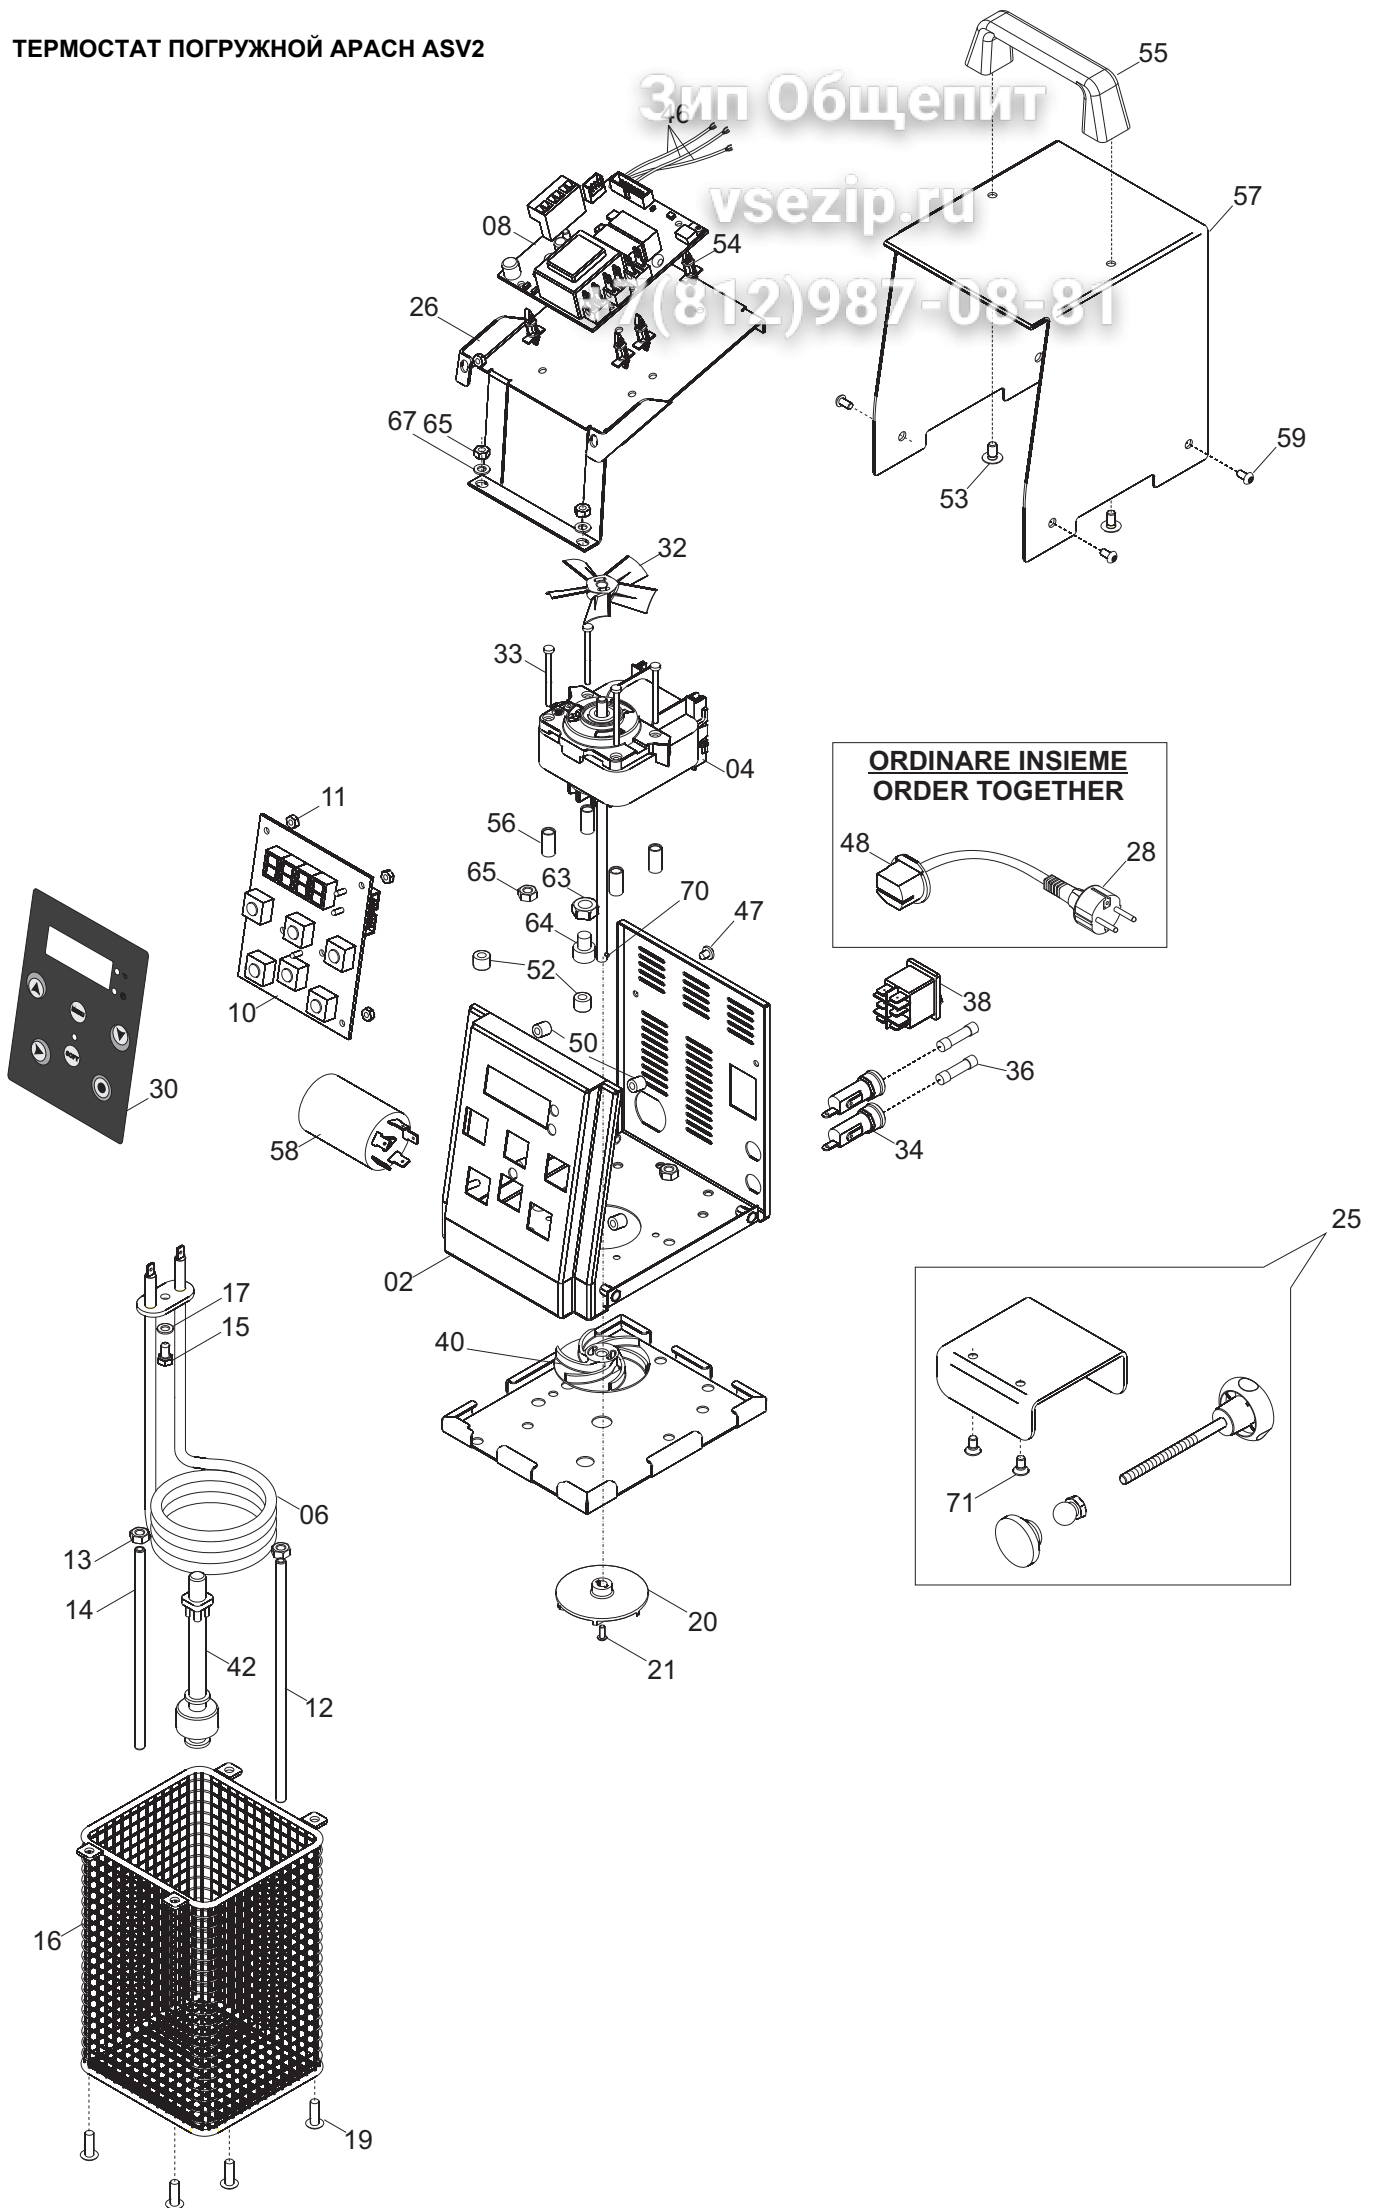

ТЕРМОСТАТ ПОГРУЖНОЙ АРАСН ASV2

Зип Общепит

vsezip.ru

(812)987-08-81

Зип Ощепит

vsezip.ru

2	FRAME _ SOFTCOOKER Y09	GM2486450
4	MOTOR SOFTCOOKER Y09	GM5036100
6	HEATING ELEMENT 2000V _SOFTCOOKER 09	GM5256600
8	PCB SOFT COOKER Y09	GM5946300
10	CONTROL BOARD + CORD SOFTCOOKER	GM5946350
11	HEX.NUT DIN 934 M 4	IX2934004
12	SAFETY PROBE 10K FOR SOFTCOOKER 09	GM5826150
13	HEX.NUT DIN 934 M 6	IX2934006
14	THERMOSTAT PROBE FOR SOFTCOOKER 09	GM5826100
15	HEX.SCREW DIN 933 M5 X 10	IX2933005010
16	METAL WIRES PROTECTION, SOFT COOKER	GM3047100
17	WASHER DIN 125 D 5	IX2125005
19	PAN HEAD SCREW DIN 7985 M5X10	IX27985005010
20	SPOKED IMPELLER SOFTCOOKER 09	GM5036870
21	HEX.SCREW DIN 933 M 3X06	IX2933003006
25	CLAMP _ SOFTCOOKER	GM2492000
26	PC BOARD SUPPORT _ SOFTCOOKER Y09	GM2486405
28+48	CABLE 3X1,5 SCHUKO-SOFTCOOKER Y09	GM5506300
28+48 CN	CAVO STERILIZZATORE SPINA CINESE	GM5506815
30	FACEPLATE - SOFTCOOKER Y09	GM8156700
32	MOTOR FAN _ SOFTCOOKER Y09	GM5036850
34	FUSE HOLDER 15A 250V _SOFTCOOKER 09	GM5846050
36	FUSE 6,3X32 16A _ SOFTCOOKER Y09	GM5846055
38	ON/OFF SWITCH COMELUX 401/L	19410102
40	LOWER FAN, SOFT COOKER	GM5036875
42	WATER LEVEL SENSOR	GM2210200
46	WIRING _ SOFTCOOKER Y09	GM5556475
48	STRAIN RELIEF PA107	GM5893030
50	SPACER DCK R 4280 _ SOFTCOOKER Y09	GM4696255
52	SPACER DCK R 52100 _ SOFTCOOKER Y09	GM4696275
54	SPACER CF06H4080 MM 08 _SOFTCOOKER	GM4696300
55	S/STEEL HANDLE _ SOFTCOOKER Y09	GM2486040
55 GR	GREY HANDLE _ SOFTCOOKER Y09	GM2486060
56	BRASS SPACER MM 8X16 _ SOFTCOOKER	GM4296235
57	COVER _ SOFTCOOKER Y09	GM2486135
58	FILTER DEM "FLC470501F"	GM5947200
59	S/S CROSS SCREW M 4X10	IB77VBCR04X10
64	BUSH _ SOFTCOOKER Y09	GM2486170
65	HEX.NUT DIN 934 M 5	IX2934005
67	WASHER DIN 125 D 5	IX2125005
70	SPINA ELASTICA DIN 1481 1,5X8	IX21481001.5008
71	VITE TSPEI DIN 7991 M 5X10	IX27991005010