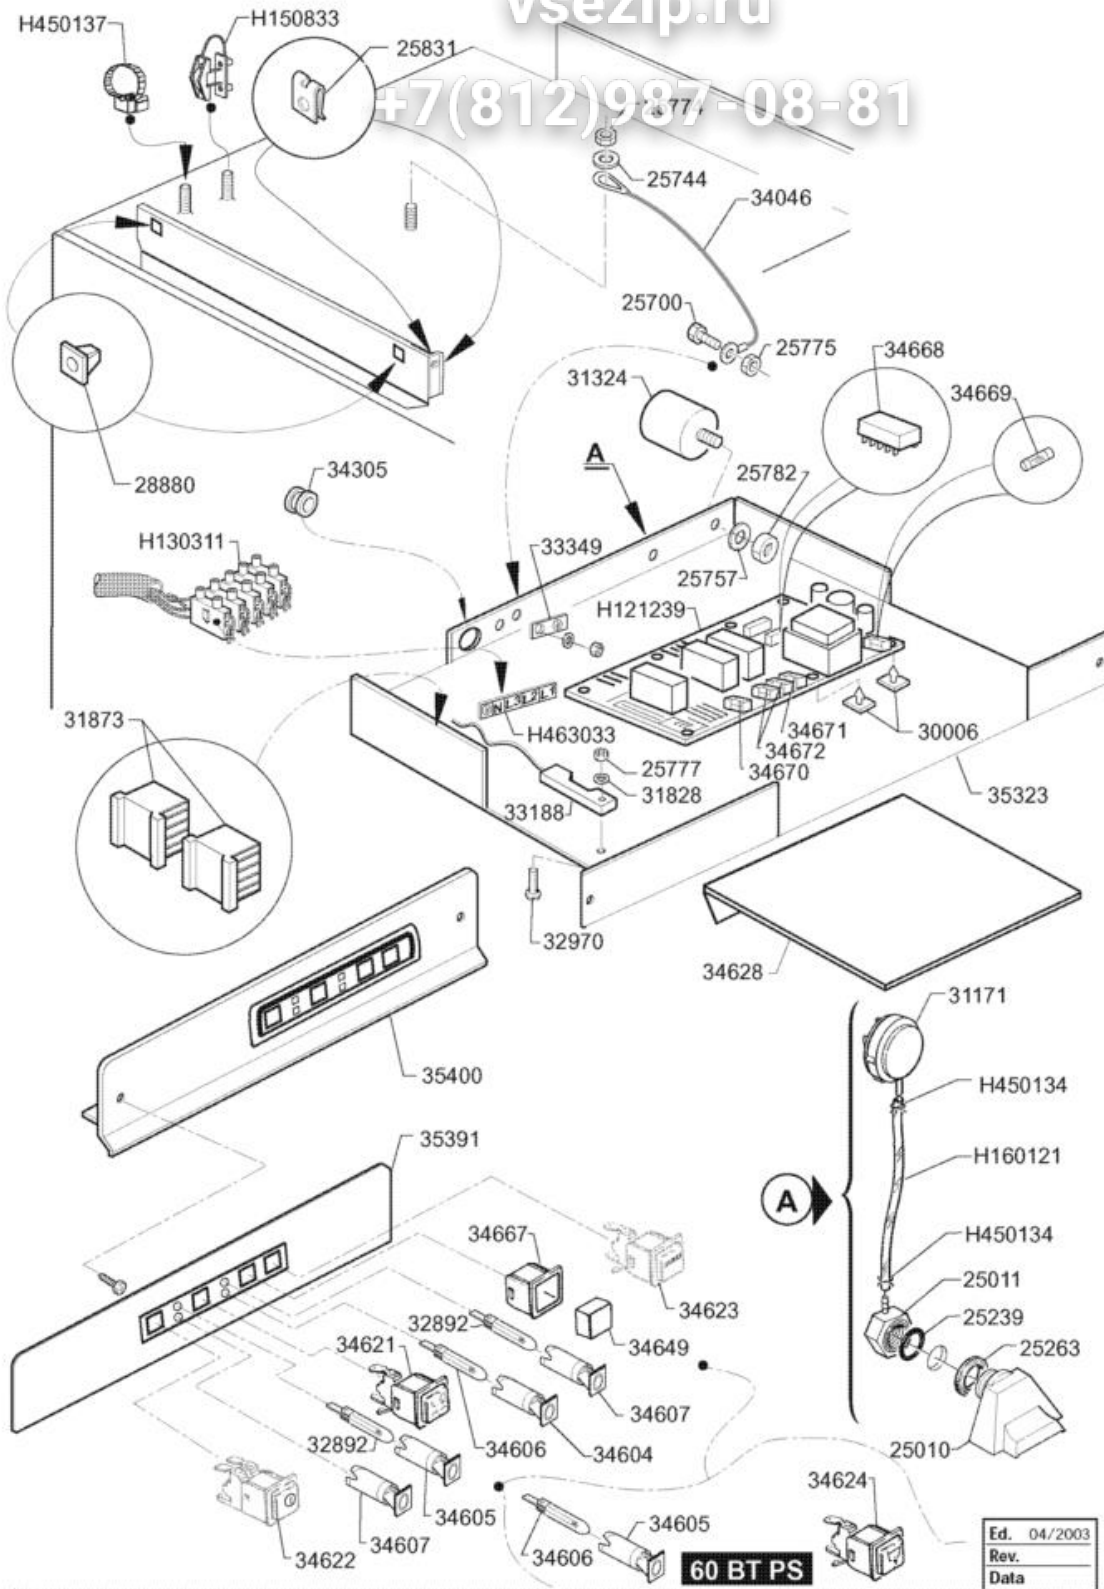

vsezip.ru

+7(812)987-08-81