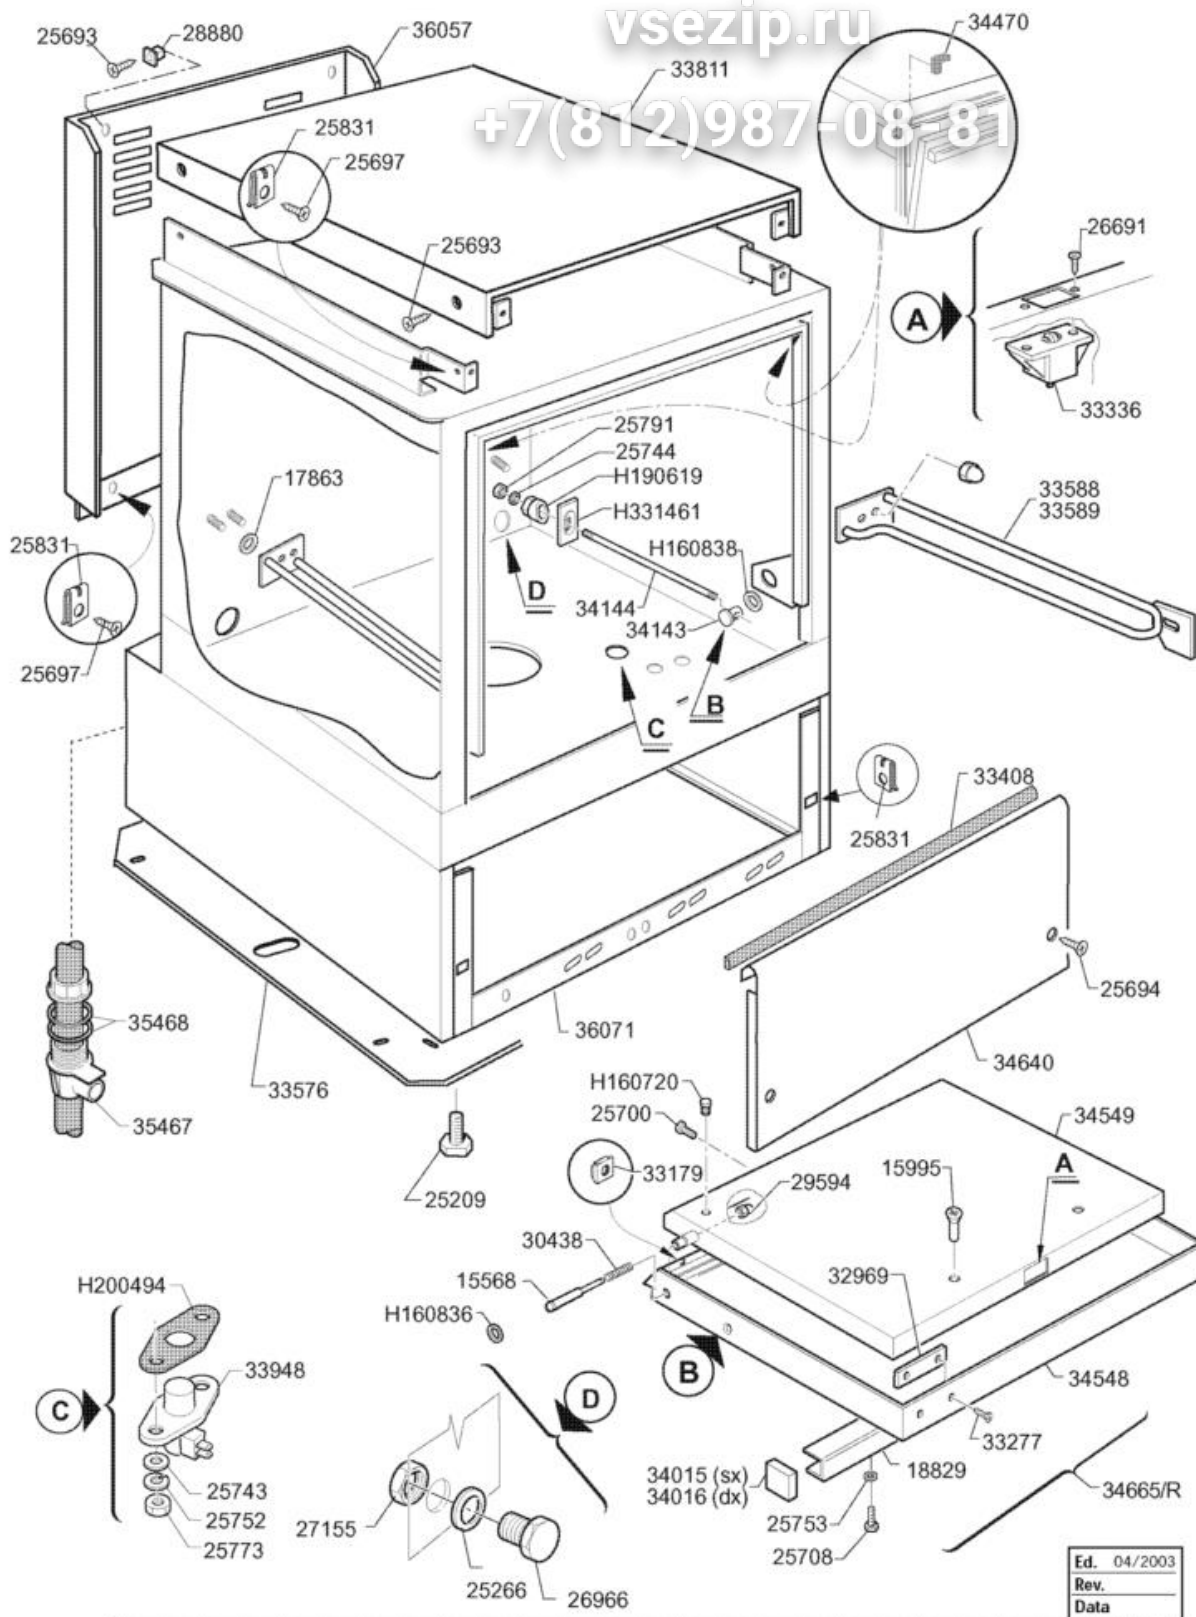

CATALOGO RICAMBI
SPARE PARTS
PIECES DETACHEES
ERSATZTEILE
LISTA DE RECAMBIOS

vsezip.ru

+7(812)987-08-81

60 BT

Ed. 04/2003

- 1 Hood
- 2 Control Box
- 3 Rinse Assembly
- 4 Tank
- 5 Wash Arm
- 6 Wash Arm
- 7 Rinse Pump
- 8 Rinse Aid Injector
- 9 Drain Pump/detergent Pump

vsezip.ru

+7(812)987-08-81

Ed.	04/2003
Rev.	
Data	

vsezip.ru

+7(812)987-08-81

Code	Description
15568	MOBILE DOWEL FOR DOOR
15995	BUSH SPRING FIX. HANDLE STS
17863	SPACER GUIDE
18829	HANDLE FOR DOOR STS/APS/C 60
25209	FEET, HEXAG. BASE
25266	FLAT GASKET 18 X 10 X 2
25693	SELF-TAPPING SCREW BEVEL H. 4,2X13
25694	SELF-TAPPING SCREW BEVEL H. 4,2X19
25697	SELF-TAPPING SCREW CHEESE D747H.ROS
25700	SCREW CHEESE-H. 4 X 8 KNURLED
25708	SCREW HEX.HD M 5 X 10 SS
25743	SPACER, FLAT, DIAM. 4
25744	SPACER, FLAT, DIAM.5
25752	TOOTHED SPACER DIAM.4 D.E.
25753	TOOTHED SPACER.DIAM.5 D.E.
25773	NUTS 4 MA SS 18/8
25791	SELF-LOCKING NUT 5 MA LOWER SIDE
25831	PLATE FOR SELFTHREAD. SCREW SIDES 7
26691	SCREW TS M 4 X 8
26966	HOLE CLOSING PLUG
27155	PLASTIC NUT10 M
28880	NUT SCREW
29594	NUT BLIND 4 MA
30438	SPRING FOR PIN AND DOOR
32969	MAGNET FOR CONTACT M350 AP
33179	ENCLOSED NUT 4MA
33277	SELF-TAPPING SCREW TSP 2,9 X 9,5
33336	ROLLER DOOR LATCH
33408	NEOPREN ADHESIVE GASKET 8 X 4
33576	LOWER GUARD, STS/APS/C 60
33588	RACK GUIDE, RIGHT 53/60
33589	RACK GUIDE, LEFT 53/60
33811	UPPER PANEL C 60
33948	BIMET. THERMOSTAT, DOUBLE CONTACT
34015	PLUG END HANDLE, LEFT
34016	PLUG END HANDLE, RIGHT
34143	PIN FOR ROD DOOR
34144	ROD FOR DOOR 60-80
34470	RUBBER PROTECT.CORNER, TANK LABYR.
34548	DOOR CASING, APS/STS/C60/98
34549	INNER DOOR PANEL C 43 ALTA
34640	TANK. FRONT PAN. C60/98
34665/R	DOOR ASSEMBLY CPL C/STS 60 L572xH423
35467	CABLE CLAMP 5024/2/15/26 STEAB
35468	WASHER FOR CABLE CLAMP 35467