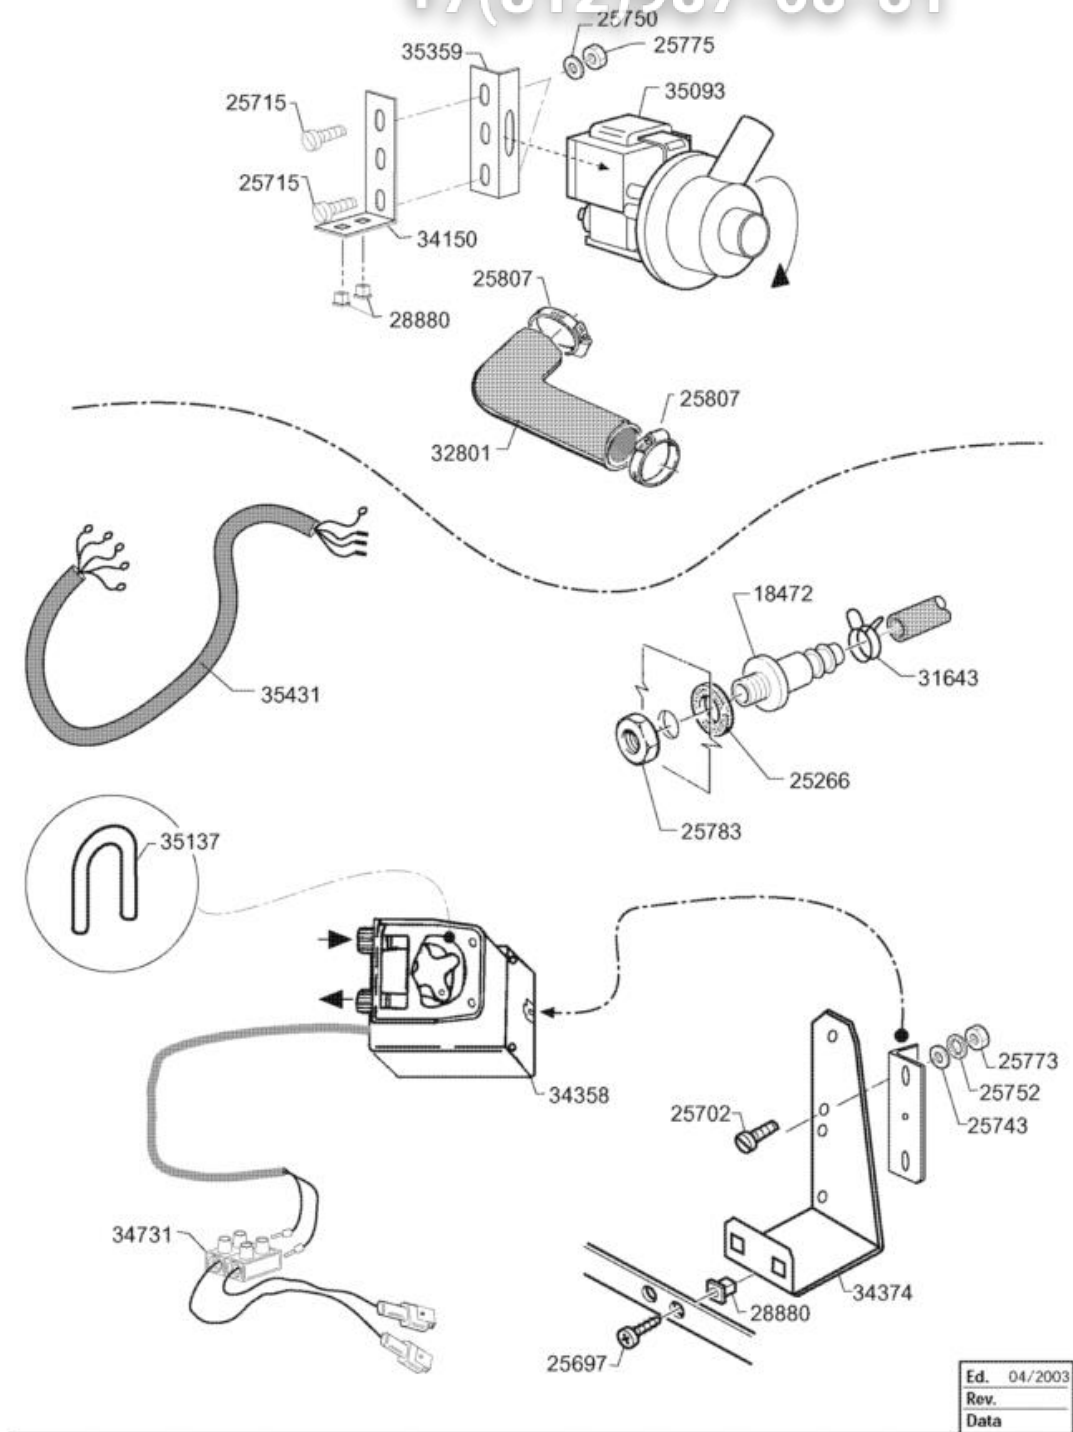

vsezip.ru

87(812)987-08-81

Ed.	04/2003
Rev.	
Data	

vsezip.ru

+7(812)987-08-81

Code	Description
00162	ROLL TUBE 6X4 RILSAN
00166	ROLL TUBE TRANSP. 4X7
00182	HOSE 11X19 CASE. 15" BLUE"
15229	LOCK NUT AID DISPENSER
18394	SCREW CONTROL DISPENSER
18750	SQUARE, RINSE AGENT DISPENSER
21428	RINSE AID DISPENSER, (2-28252)
25046	UPPER DISPENSER ASSEMBLY
25047	LOWER DISPENSER ASSEMBLY
25211	NON RETURN VALVE RINSE AID DISP.
25251	GASKET OR 2012
25757	TOOTHED SPACER DIAM. 12 D.E.D787
25803	HOSE CLIP 13-20 ABA
25818	CYLINDER SPRING (WIRE)
28252	FITTING SUCTION DISPENSER
31596	DIAPHRAGM, DISPENSER
31643	HOSE CLIP 7,3-7,8
31991	SPRING GUIDE FOR DISPENSER
32243	GASKET OR 3156
32280	OVAL HD. CROSS-SL. SCREW 4 X 13
32831	GASKET OR 2062

vsezip.ru

+7(812)987-08-81

Code	Description
18472	FITTING INJECT. DETERGENT AP
25266	FLAT GASKET 18 X 10 X 2
25697	SELF-TAPPING SCREW CHEESE D7.7 H. ROS
25702	SCREW CHEESE-H. KNURLED 4X14
25715	SCREW HEX.HD M 6 X 16 SS
25743	SPACER, FLAT, DIAM. 4
25750	SPACER, SPLITTED, DIAM. 6
25752	TOOTHED SPACER DIAM.4 D.E.
25773	NUTS 4 MA SS 18/8
25775	NUT 6 MA
25783	NUT 10 MA
25807	HOSE CLIP 26-38 ABA
28880	NUT SCREW
31643	HOSE CLIP 7,3-7,8
32801	SUCTION SLEEVE, DRAIN PUMP C/STS 60
34150	BRACKET, DRAIN PUMP
34358	DETERGENT PUMP PERISTALSISTIC
34374	FIXING BRACKET, DETERG.PUMP
34731	ELECT.CONN. TERMINAL FOR AUTOC.
35093	DRAIN PUMP HANNING TYPE DPS 25
35137	PUMP HOSE DET.SEKO PG3
35359	HOLDER. HANNING DRAIN.P. C/STS60
35431	CABLE LOOM PS/PD FOR PCB