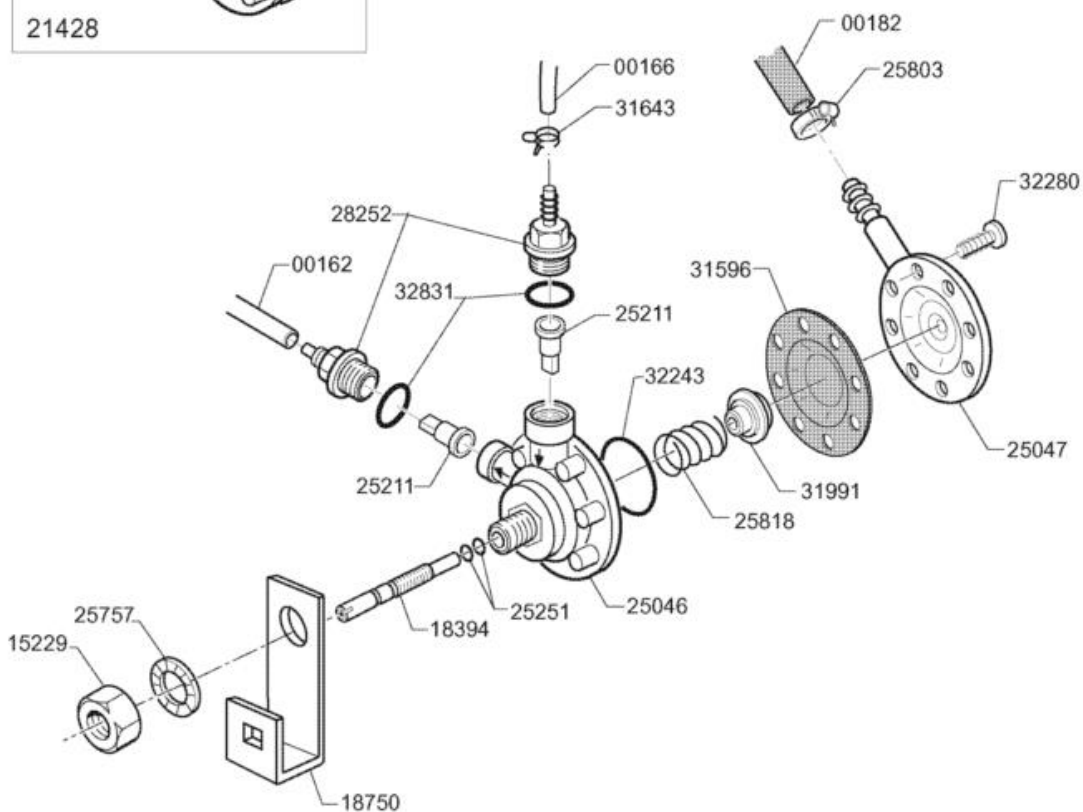

vsezip.ru

87(812)987-08-81

Ed.	04/2003
Rev.	
Data	

vsezip.ru

+7(812)987-08-81

Code	Description
00162	ROLL TUBE 6X4 RILSAN
00166	ROLL TUBE TRANSP. 4X7
00182	HOSE 11X19 CASE. 15" BLUE"
15229	LOCK NUT AID DISPENSER
18394	SCREW CONTROL DISPENSER
18750	SQUARE, RINSE AGENT DISPENSER
21428	RINSE AID DISPENSER, (2-28252)
25046	UPPER DISPENSER ASSEMBLY
25047	LOWER DISPENSER ASSEMBLY
25211	NON RETURN VALVE RINSE AID DISP.
25251	GASKET OR 2012
25757	TOOTHED SPACER DIAM. 12 D.E.D787
25803	HOSE CLIP 13-20 ABA
25818	CYLINDER SPRING (WIRE)
28252	FITTING SUCTION DISPENSER
31596	DIAPHRAGM, DISPENSER
31643	HOSE CLIP 7,3-7,8
31991	SPRING GUIDE FOR DISPENSER
32243	GASKET OR 3156
32280	OVAL HD. CROSS-SL. SCREW 4 X 13
32831	GASKET OR 2062

vsezip.ru

+7(812)987-08-81

Code	Description
18472	FITTING INJECT. DETERGENT AP
25266	FLAT GASKET 18 X 10 X 2
25697	SELF-TAPPING SCREW CHEESE D7.7 H. ROS
25702	SCREW CHEESE-H. KNURLED 4X14
25715	SCREW HEX.HD M 6 X 16 SS
25743	SPACER, FLAT, DIAM. 4
25750	SPACER, SPLITTED, DIAM. 6
25752	TOOTHED SPACER DIAM.4 D.E.
25773	NUTS 4 MA SS 18/8
25775	NUT 6 MA
25783	NUT 10 MA
25807	HOSE CLIP 26-38 ABA
28880	NUT SCREW
31643	HOSE CLIP 7,3-7,8
32801	SUCTION SLEEVE, DRAIN PUMP C/STS 60
34150	BRACKET, DRAIN PUMP
34358	DETERGENT PUMP PERISTALSISTIC
34374	FIXING BRACKET, DETERG.PUMP
34731	ELECT.CONN. TERMINAL FOR AUTOC.
35093	DRAIN PUMP HANNING TYPE DPS 25
35137	PUMP HOSE DET.SEKO PG3
35359	HOLDER. HANNING DRAIN.P. C/STS60
35431	CABLE LOOM PS/PD FOR PCB