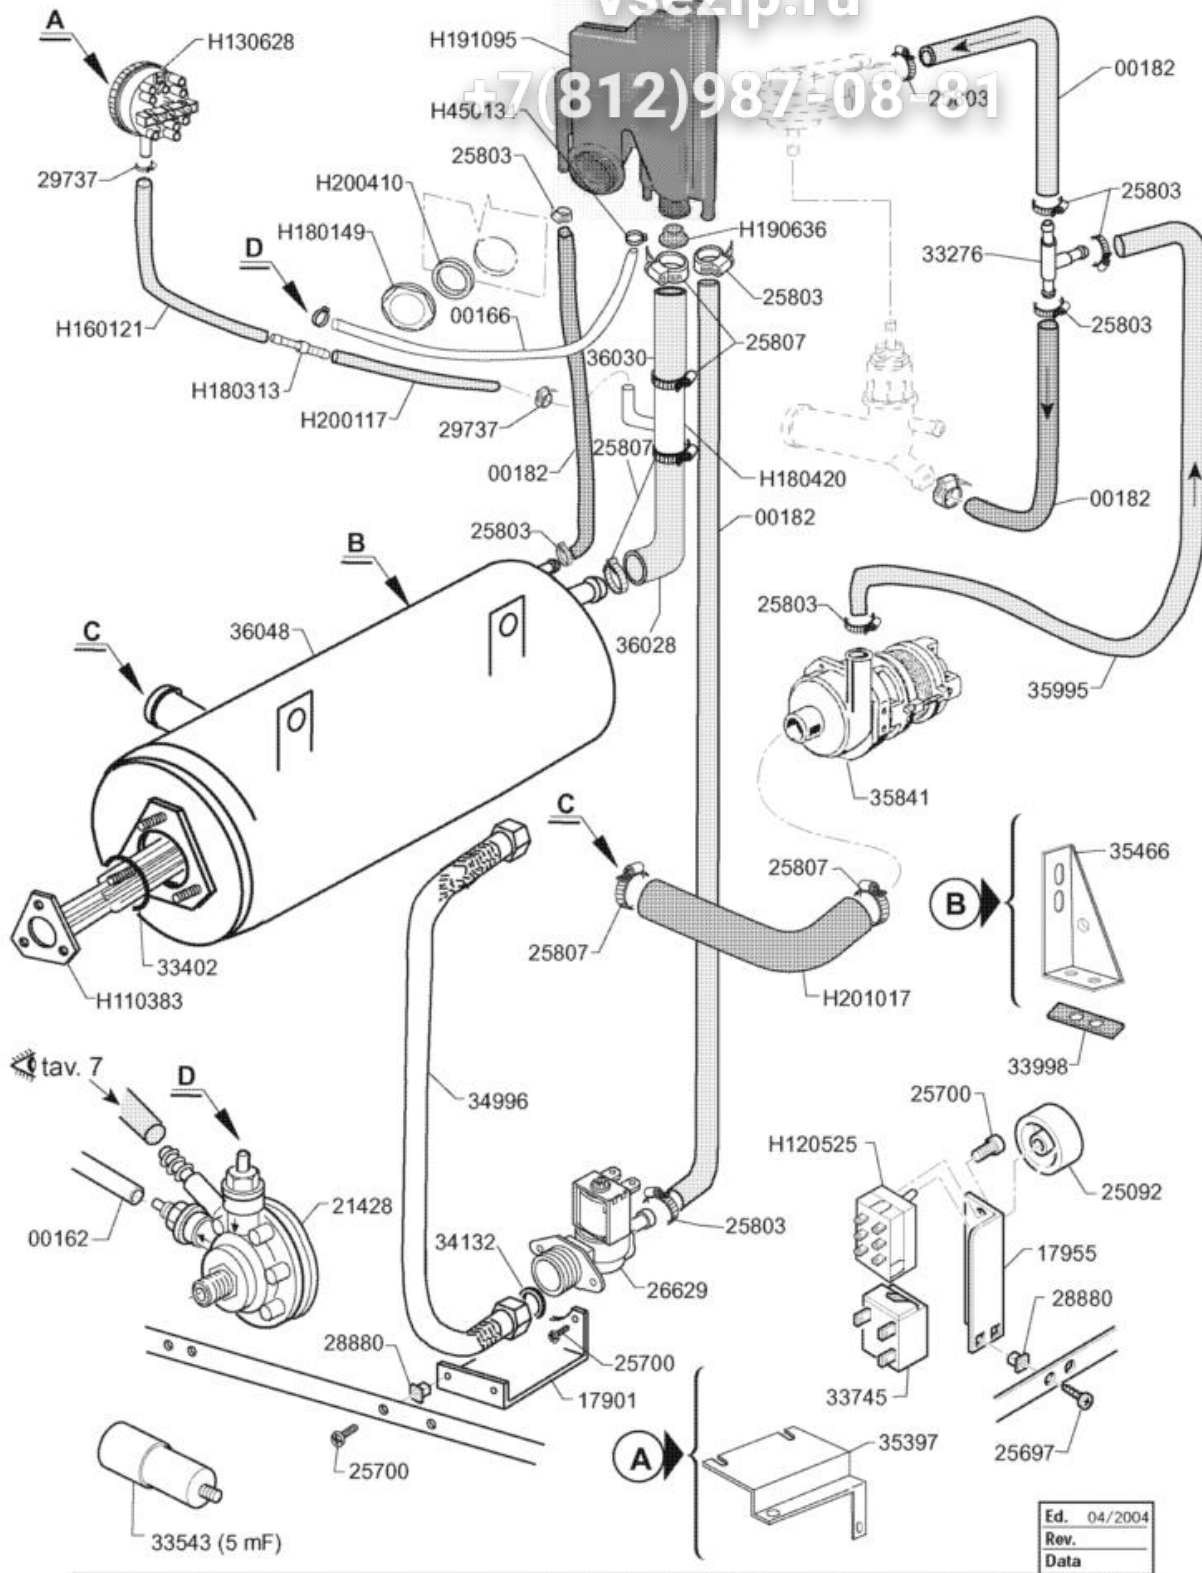

vsezip.ru

+7(812)987-08-81

Ed.	04/2004
Rev.	
Data