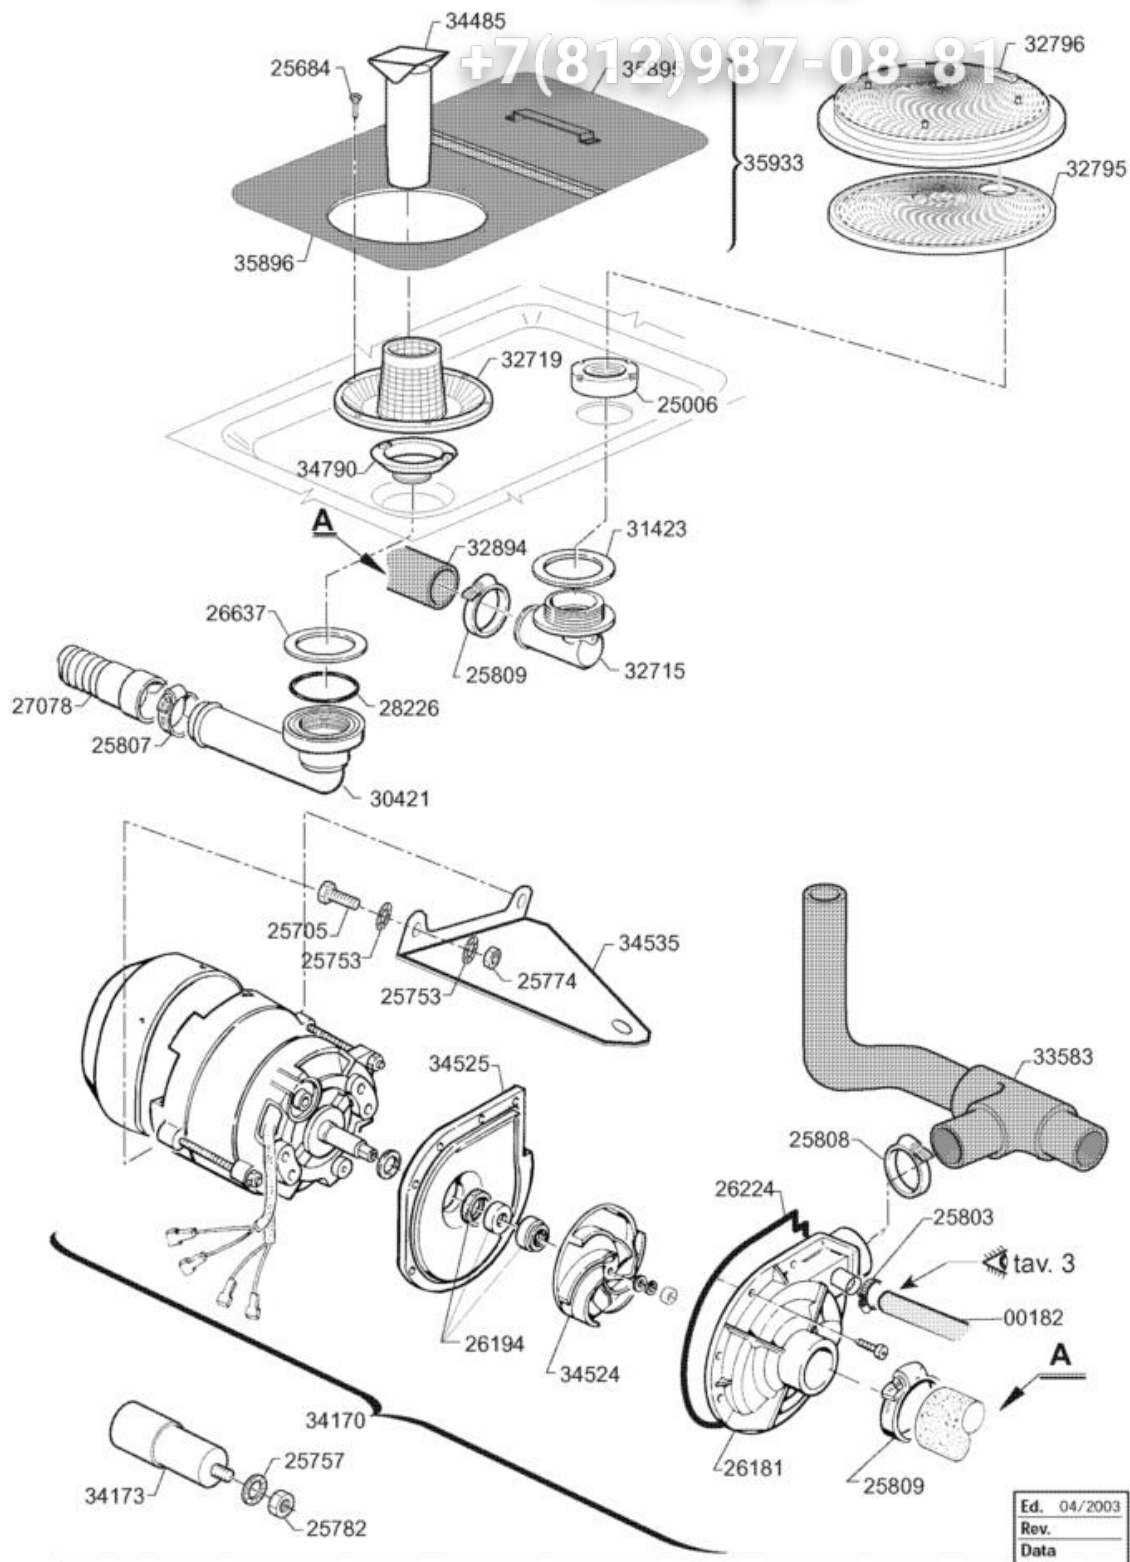

+7(812)987-08-81

Ed.	04/2003
Rev.	
Data	

Code	Description
00182	HOSE 11X19 CASER/15"BLUE"
25006	NUT FO DRAIN SUCT. P.
25684	SELF-TAPPING SCREW CHEESE-H. 2,9 X 9
25705	SCREW HEX.HD M 5 X 16 SS 18/8
25753	TOOTHED SPACER.DIAM.5 D.E.
25757	TOOTHED SPACER DIAM. 12 D.E.D787
25774	NUTS 5 MA
25782	NUT 8 MA
25803	HOSE CLIP 13-20 ABA
25807	HOSE CLIP 26-38 ABA
25808	HOSE CLIP 27-51CLAM
25809	HOSE CLIP 40-64CLAM
26181	COVER WASH PUMP HP 0,5-0,75
26194	SHAFT SEAL WASH P.HP0,25-0,5-0,75
26224	GASKET, PUMP HOUSING
26637	FLAT GASKET 55 X 42 X 2
27078	DRAIN HOSE, DIA.24X1500
28226	GASKET OR 3181 FOR DRAIN LUG
30421	DRAIN FITTING, LONG
31423	FLAT GASKET 65X51X3
32715	90°SUCTION ELBOW FOR PUMP
32719	COLLECTOR FILTER
32795	BOTTOM, ROUND FILTER
32796	COVER, ROUND FILTER
32894	SUCTION SLEEVE.STS 60
33583	OUTLET SLEEVE WASH 53/60
34170	WASH PUMP HP. 1 STS/C60 C80
34173	CAPACITOR UF 16
34485	OVERFLOW TUBE STS 60 H=157
34524	IMPELLER LGB 0591 M8 LEFT ZF 340
34525	FLANGE, LGB ZF 340
34535	ADAPT.PLATE TO FIX PUMP LGB
34790	DRAIN ELBOW SERIES 60
35895	TANK STRAINER, RIGHT S/S SERIES 60
35896	TANK STRAINER LEFT S/S SERIES 60
35933	FILTER TANK CPL C 6